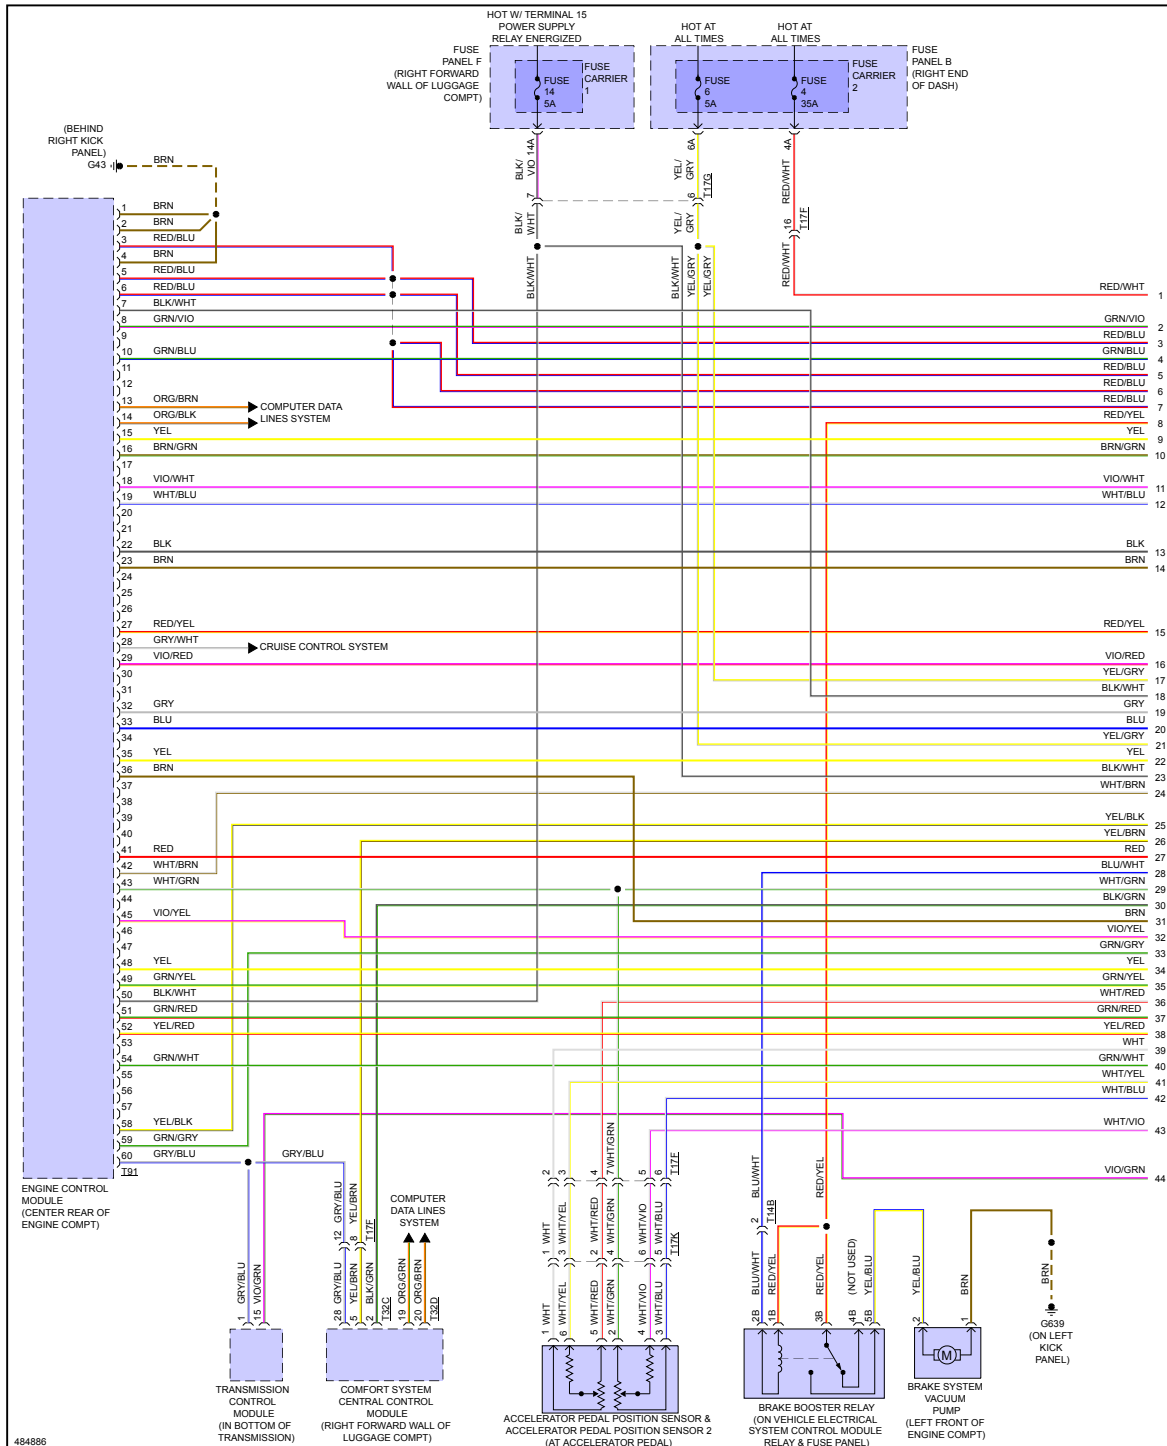

PRODEMAND

YMMS: 2015 Audi A8 Quattro L W12
Engine: 6.3L Eng
VIN:

Nov 14, 2022
License:
Odometer:

ENGINE PERFORMANCE > 6.3L

Fig 1: 6.3L, Engine Performance Circuit (1 of 11)

Fig 2: 6.3L, Engine Performance Circuit (2 of 11)

Fig 3: 6.3L, Engine Performance Circuit (3 of 11)

Fig 5: 6.3L, Engine Performance Circuit (5 of 11)

Fig 6: 6.3L, Engine Performance Circuit (6 of 11)

Fig 7: 6.3L, Engine Performance Circuit (7 of 11)

Fig 8: 6.3L, Engine Performance Circuit (8 of 11)

Fig 9: 6.3L, Engine Performance Circuit (9 of 11)

Fig 10: 6.3L, Engine Performance Circuit (10 of 11)

Fig 11: 6.3L, Engine Performance Circuit (11 of 11)