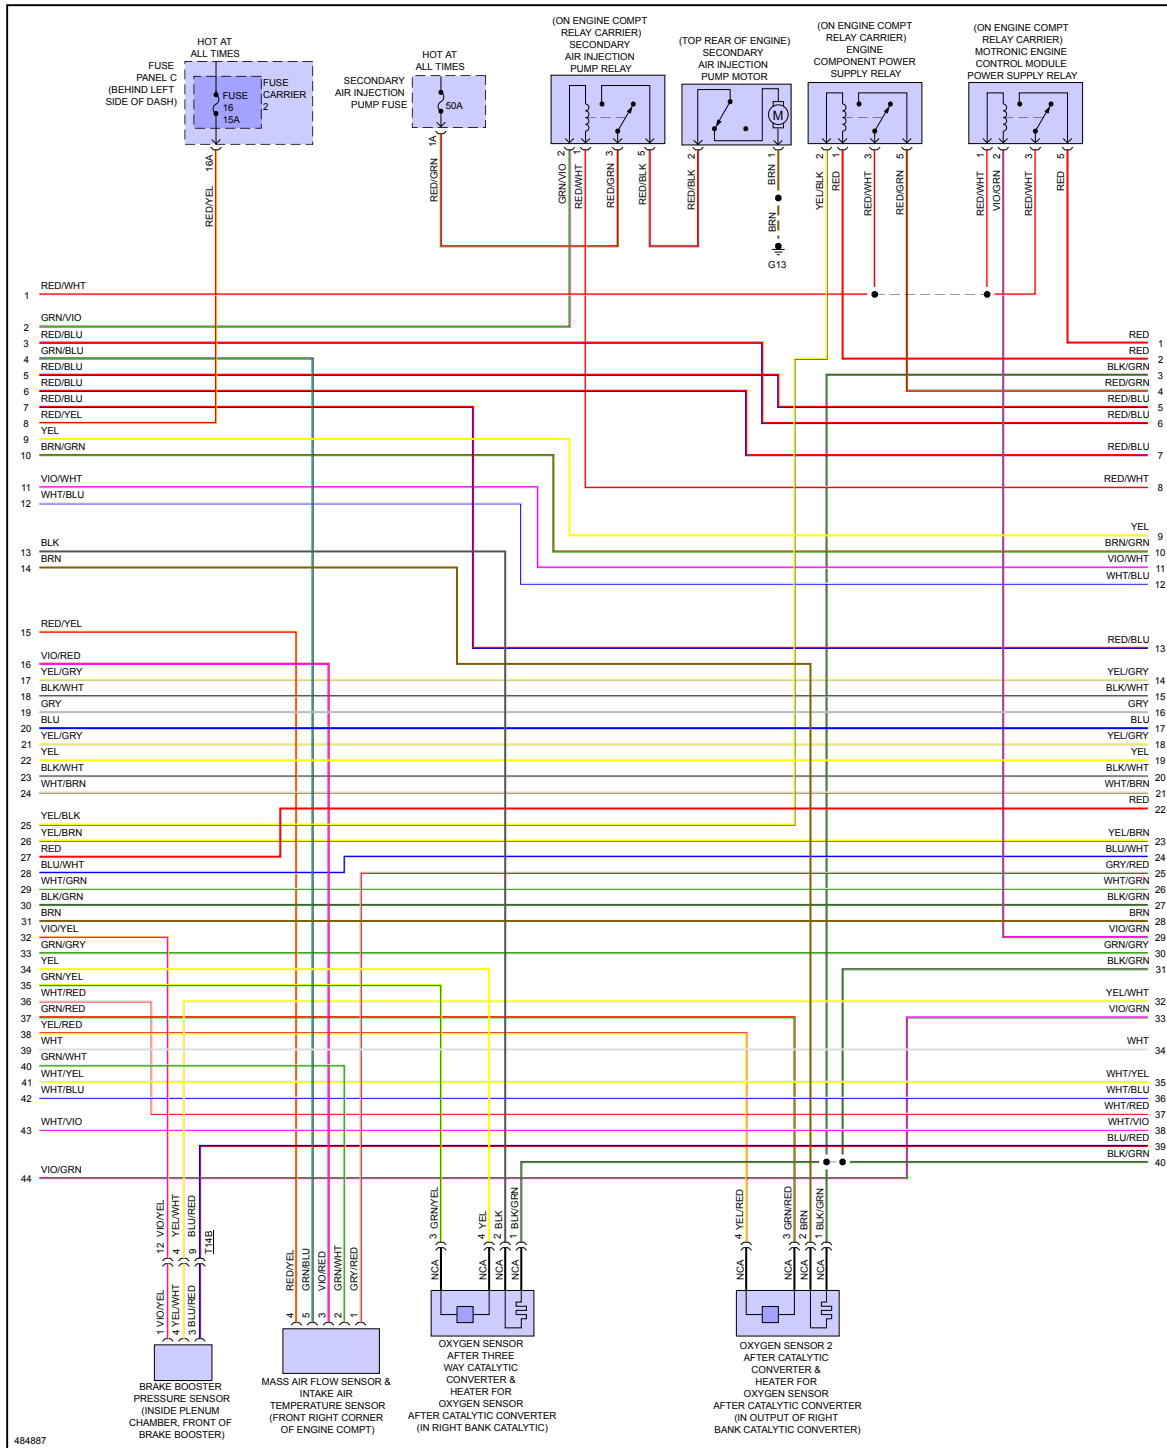

PRODEMAND

YMMS: 2015 Audi A8 Quattro L W12
Engine: 6.3L Eng
VIN:

Nov 14, 2022
License:
Odometer:

ENGINE PERFORMANCE > 6.3L

Fig 1: 6.3L, Engine Performance Circuit (1 of 11)

Fig 2: 6.3L, Engine Performance Circuit (2 of 11)

Fig 3: 6.3L, Engine Performance Circuit (3 of 11)

Fig 5: 6.3L, Engine Performance Circuit (5 of 11)

Fig 6: 6.3L, Engine Performance Circuit (6 of 11)

Fig 7: 6.3L, Engine Performance Circuit (7 of 11)

Fig 8: 6.3L, Engine Performance Circuit (8 of 11)

Fig 9: 6.3L, Engine Performance Circuit (9 of 11)

Fig 10: 6.3L, Engine Performance Circuit (10 of 11)

Fig 11: 6.3L, Engine Performance Circuit (11 of 11)