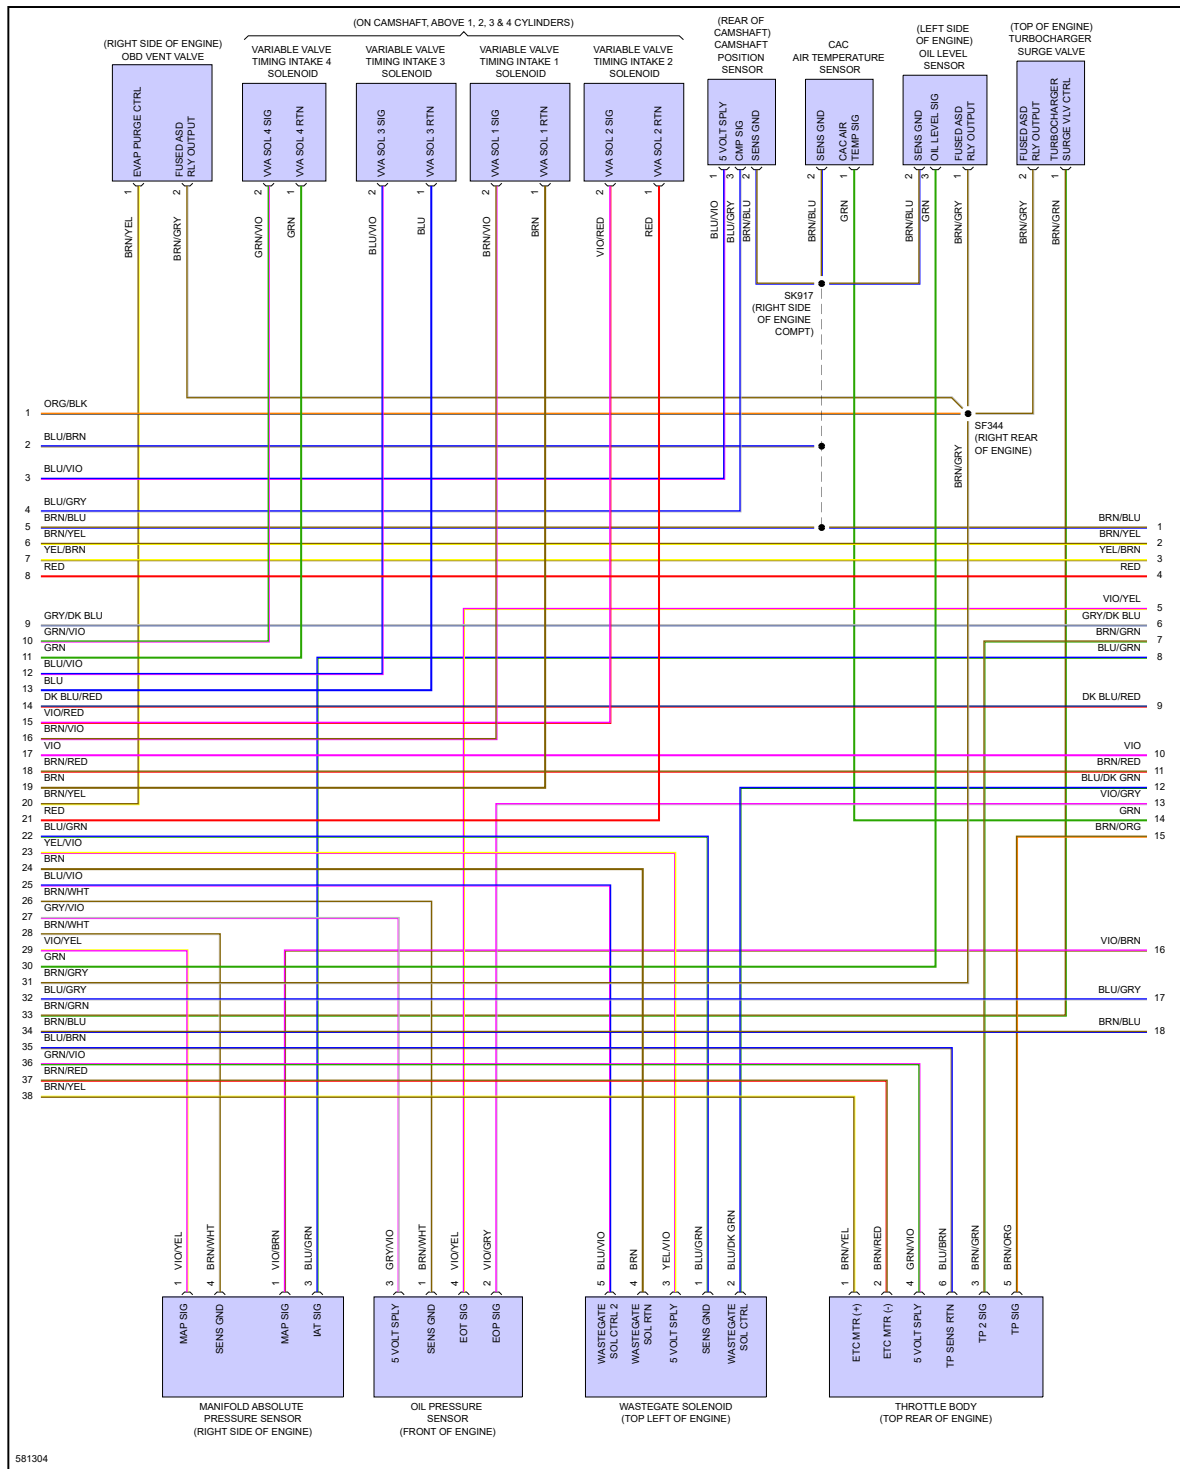

P-Town Auto & Offroad, LLC

688 Harshav Ave.
Patagonia, AZ 85624
(520) 394-0181 T

YMMS: 2017 Alfa Romeo Giulia Base
Engine: 2.0L Eng
VIN:

Sep 19, 2024

License:
Odometer:

ENGINE PERFORMANCE > 2.0L TURBO

Fig 1: 2.0L Turbo, Engine Performance Circuit (1 of 7)

Fig 2: 2.0L Turbo, Engine Performance Circuit (2 of 7)

Fig 3: 2.0L Turbo, Engine Performance Circuit (3 of 7)

Fig 4: 2.0L Turbo, Engine Performance Circuit (4 of 7)

Fig 5: 2.0L Turbo, Engine Performance Circuit (5 of 7)

Fig 6: 2.0L Turbo, Engine Performance Circuit (6 of 7)

581305

Fig 7: 2.0L Turbo, Engine Performance Circuit (7 of 7)

"If your car is beat down, bring it to P-Town!"