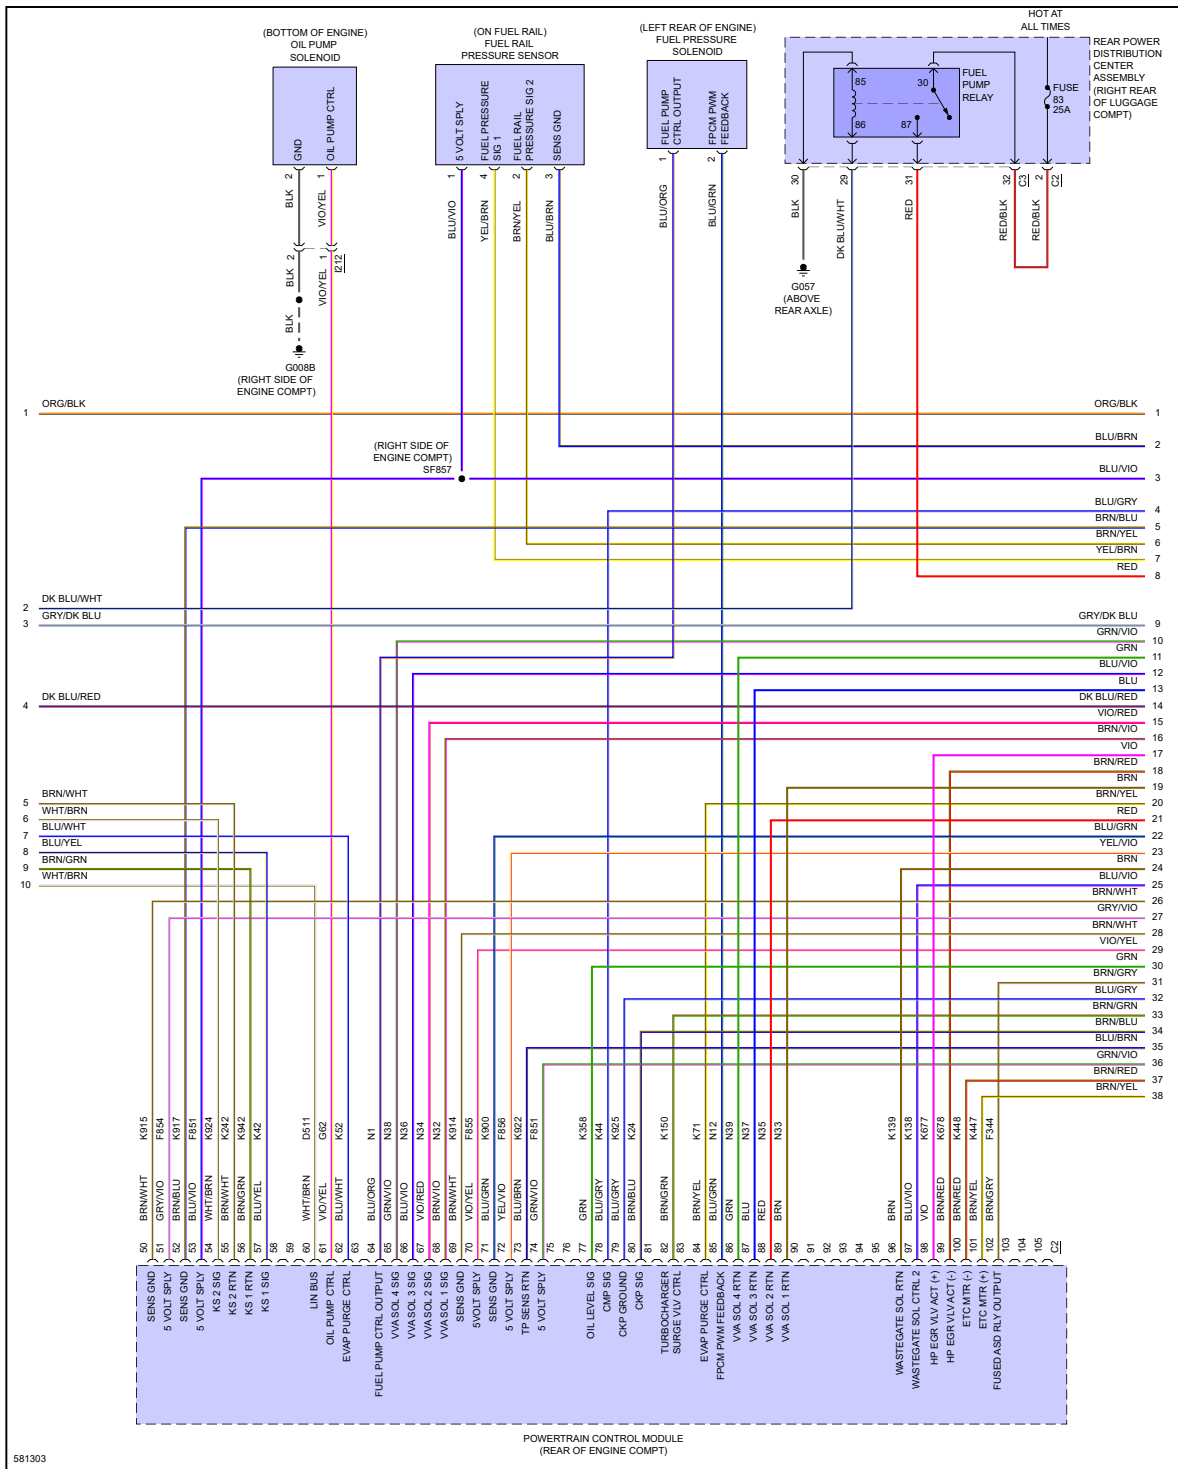

P-Town Auto & Offroad, LLC

688 Harshav Ave.
Patagonia, AZ 85624
(520) 394-0181 T

YMMS: 2017 Alfa Romeo Giulia Base
Engine: 2.0L Eng
VIN:

Sep 19, 2024

License:
Odometer:

ENGINE PERFORMANCE > 2.0L TURBO

Fig 1: 2.0L Turbo, Engine Performance Circuit (1 of 7)

Fig 2: 2.0L Turbo, Engine Performance Circuit (2 of 7)

Fig 3: 2.0L Turbo, Engine Performance Circuit (3 of 7)

Fig 4: 2.0L Turbo, Engine Performance Circuit (4 of 7)

Fig 5: 2.0L Turbo, Engine Performance Circuit (5 of 7)

Fig 6: 2.0L Turbo, Engine Performance Circuit (6 of 7)

581305

Fig 7: 2.0L Turbo, Engine Performance Circuit (7 of 7)

"If your car is beat down, bring it to P-Town!"