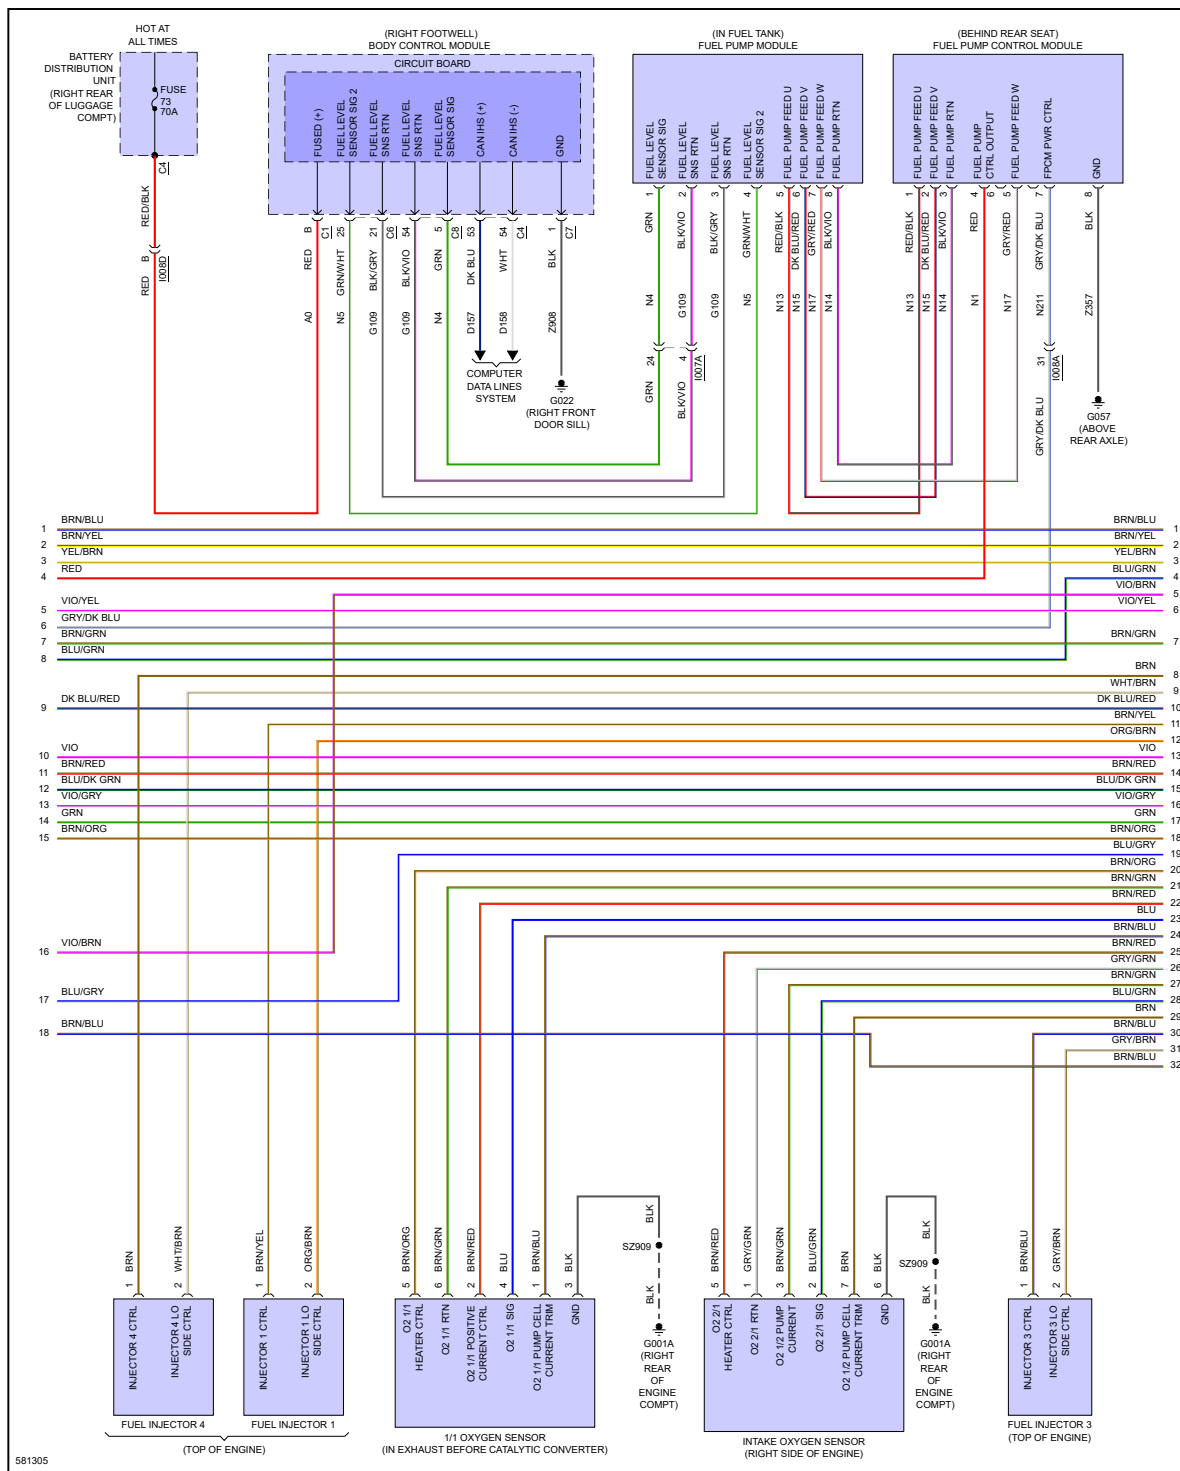

P-Town Auto & Offroad, LLC

688 Harshav Ave.
Patagonia, AZ 85624
(520) 394-0181 T

YMMS: 2017 Alfa Romeo Giulia Base
Engine: 2.0L Eng
VIN:

Sep 19, 2024

License:
Odometer:

ENGINE PERFORMANCE > 2.0L TURBO

Fig 1: 2.0L Turbo, Engine Performance Circuit (1 of 7)

Fig 2: 2.0L Turbo, Engine Performance Circuit (2 of 7)

Fig 3: 2.0L Turbo, Engine Performance Circuit (3 of 7)

Fig 4: 2.0L Turbo, Engine Performance Circuit (4 of 7)

Fig 5: 2.0L Turbo, Engine Performance Circuit (5 of 7)

Fig 6: 2.0L Turbo, Engine Performance Circuit (6 of 7)

581305

Fig 7: 2.0L Turbo, Engine Performance Circuit (7 of 7)

"If your car is beat down, bring it to P-Town!"