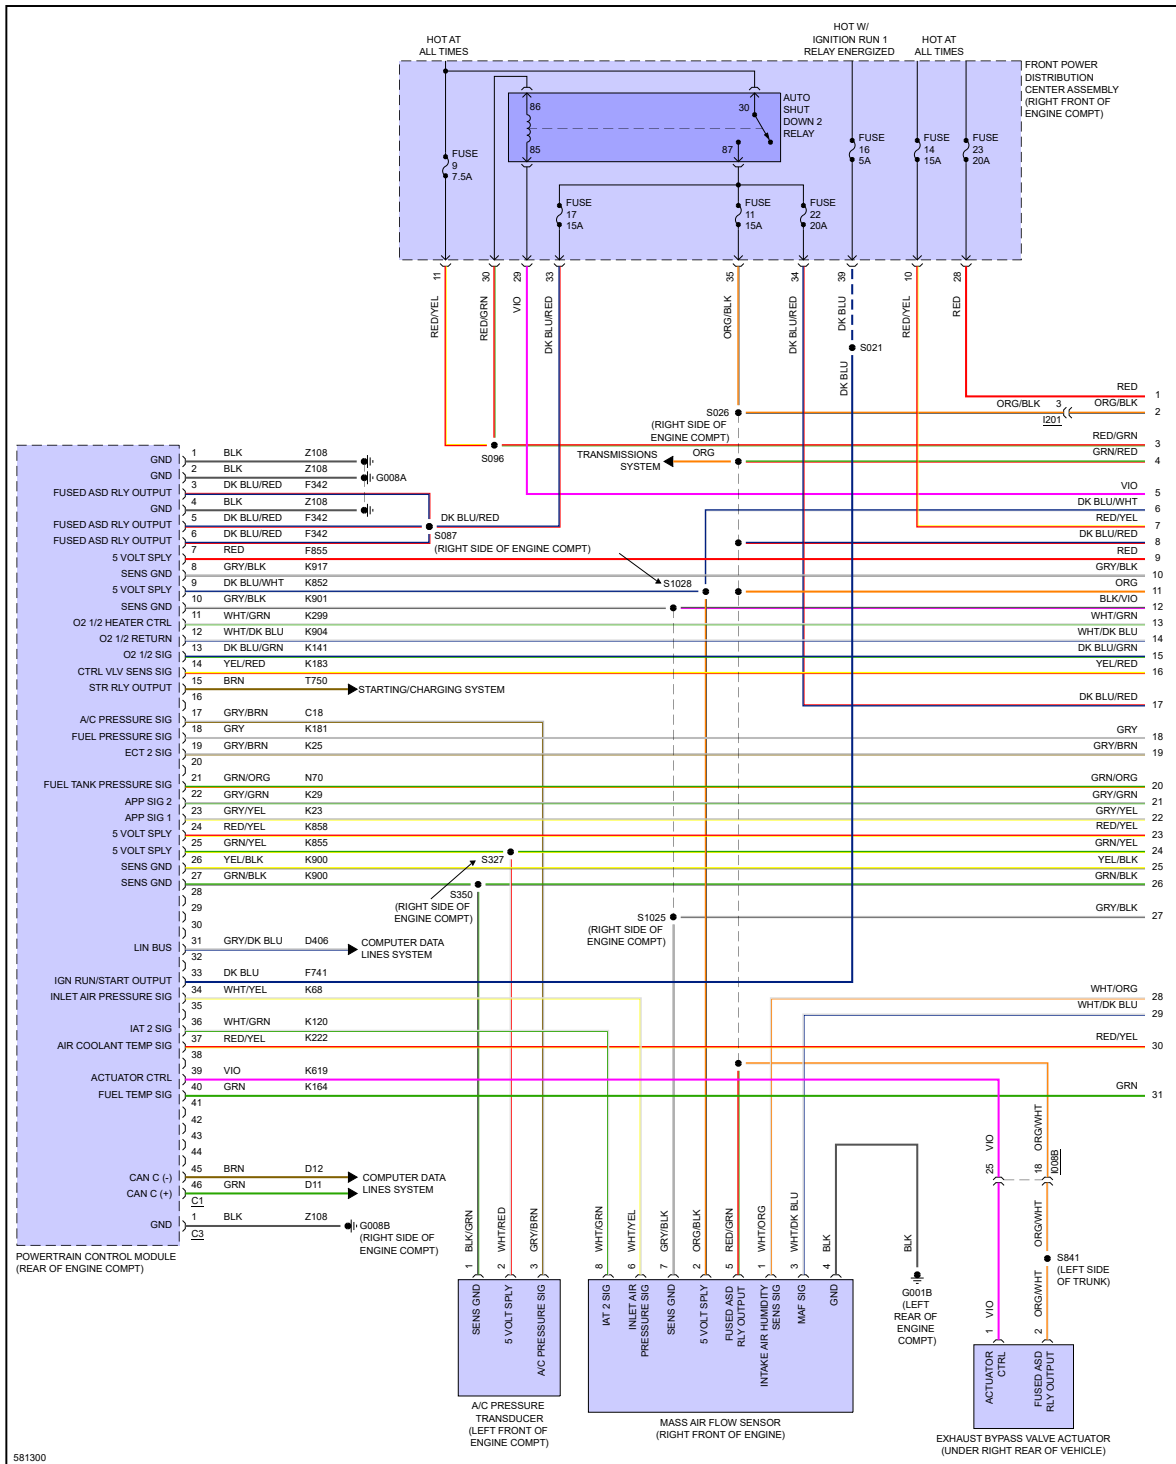

P-Town Auto & Offroad, LLC

688 Harshav Ave.
Patagonia, AZ 85624
(520) 394-0181 T

YMMS: 2017 Alfa Romeo Giulia Base
Engine: 2.0L Eng
VIN:

Sep 19, 2024

License:
Odometer:

ENGINE PERFORMANCE > 2.0L TURBO

Fig 1: 2.0L Turbo, Engine Performance Circuit (1 of 7)

Fig 2: 2.0L Turbo, Engine Performance Circuit (2 of 7)

Fig 3: 2.0L Turbo, Engine Performance Circuit (3 of 7)

Fig 4: 2.0L Turbo, Engine Performance Circuit (4 of 7)

Fig 5: 2.0L Turbo, Engine Performance Circuit (5 of 7)

Fig 6: 2.0L Turbo, Engine Performance Circuit (6 of 7)

581305

Fig 7: 2.0L Turbo, Engine Performance Circuit (7 of 7)

"If your car is beat down, bring it to P-Town!"