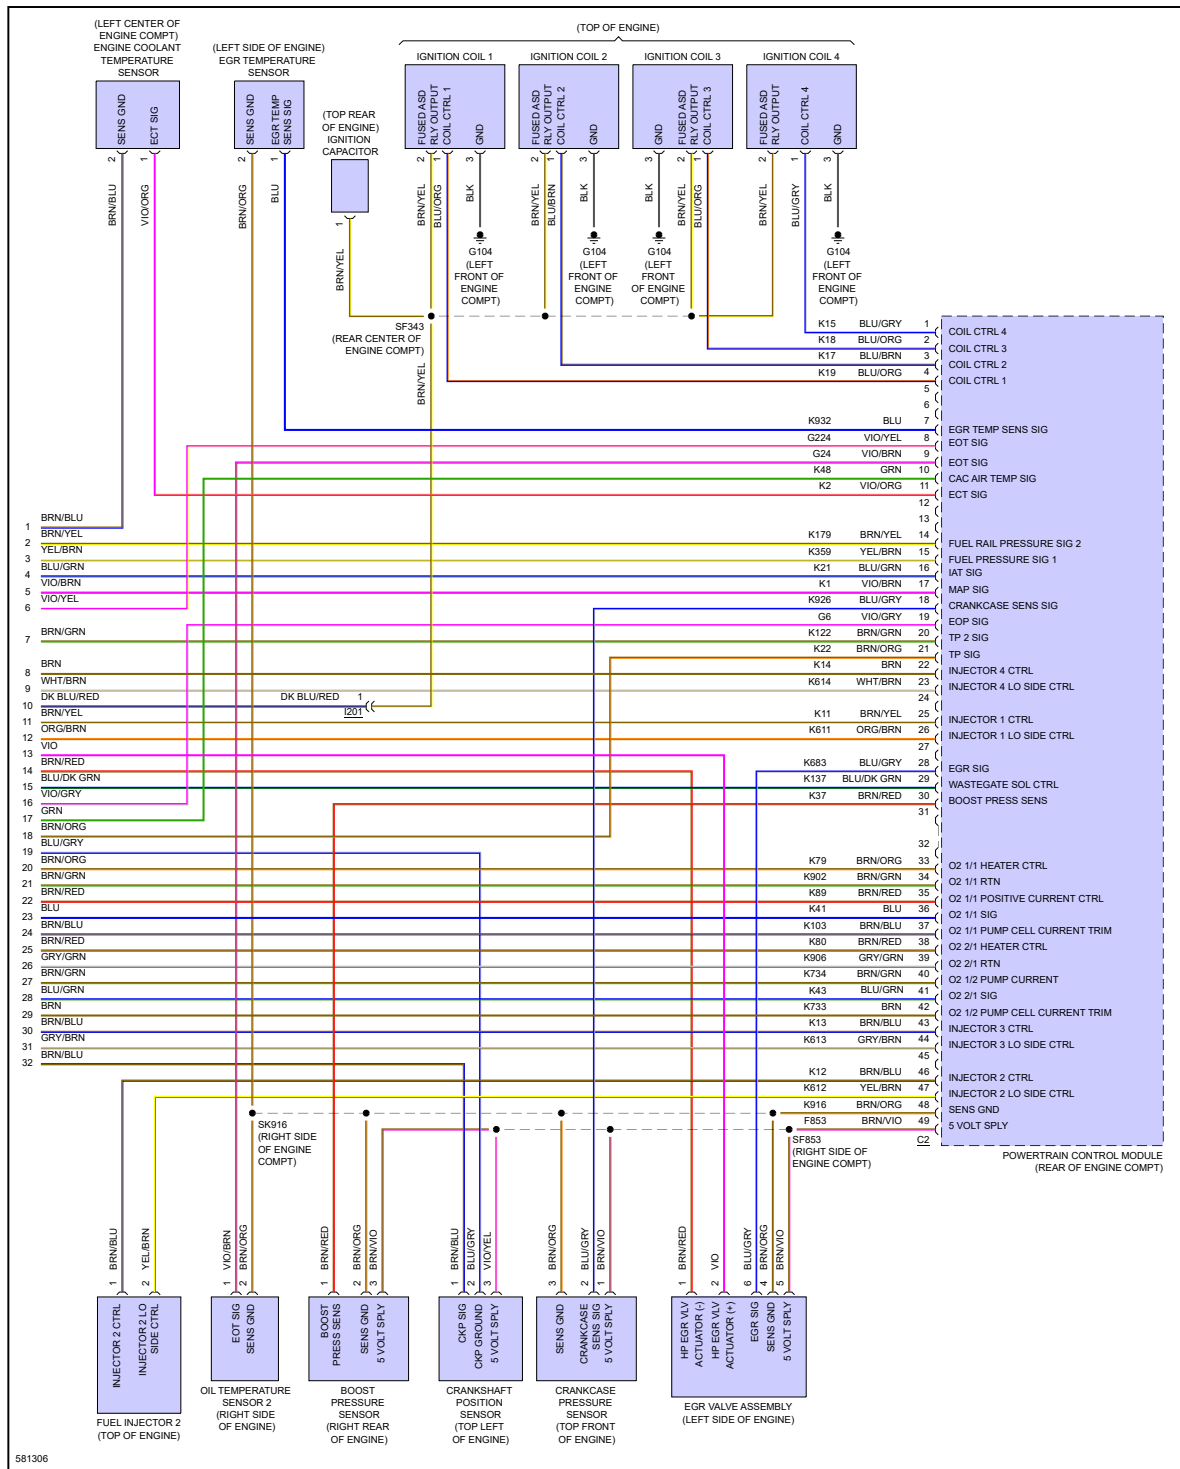

P-Town Auto & Offroad, LLC

688 Harshav Ave.
Patagonia, AZ 85624
(520) 394-0181 T

YMMS: 2017 Alfa Romeo Giulia Base
Engine: 2.0L Eng
VIN:

Sep 19, 2024

License:
Odometer:

ENGINE PERFORMANCE > 2.0L TURBO

Fig 1: 2.0L Turbo, Engine Performance Circuit (1 of 7)

Fig 2: 2.0L Turbo, Engine Performance Circuit (2 of 7)

Fig 3: 2.0L Turbo, Engine Performance Circuit (3 of 7)

Fig 4: 2.0L Turbo, Engine Performance Circuit (4 of 7)

Fig 5: 2.0L Turbo, Engine Performance Circuit (5 of 7)

Fig 6: 2.0L Turbo, Engine Performance Circuit (6 of 7)

581305

Fig 7: 2.0L Turbo, Engine Performance Circuit (7 of 7)

"If your car is beat down, bring it to P-Town!"