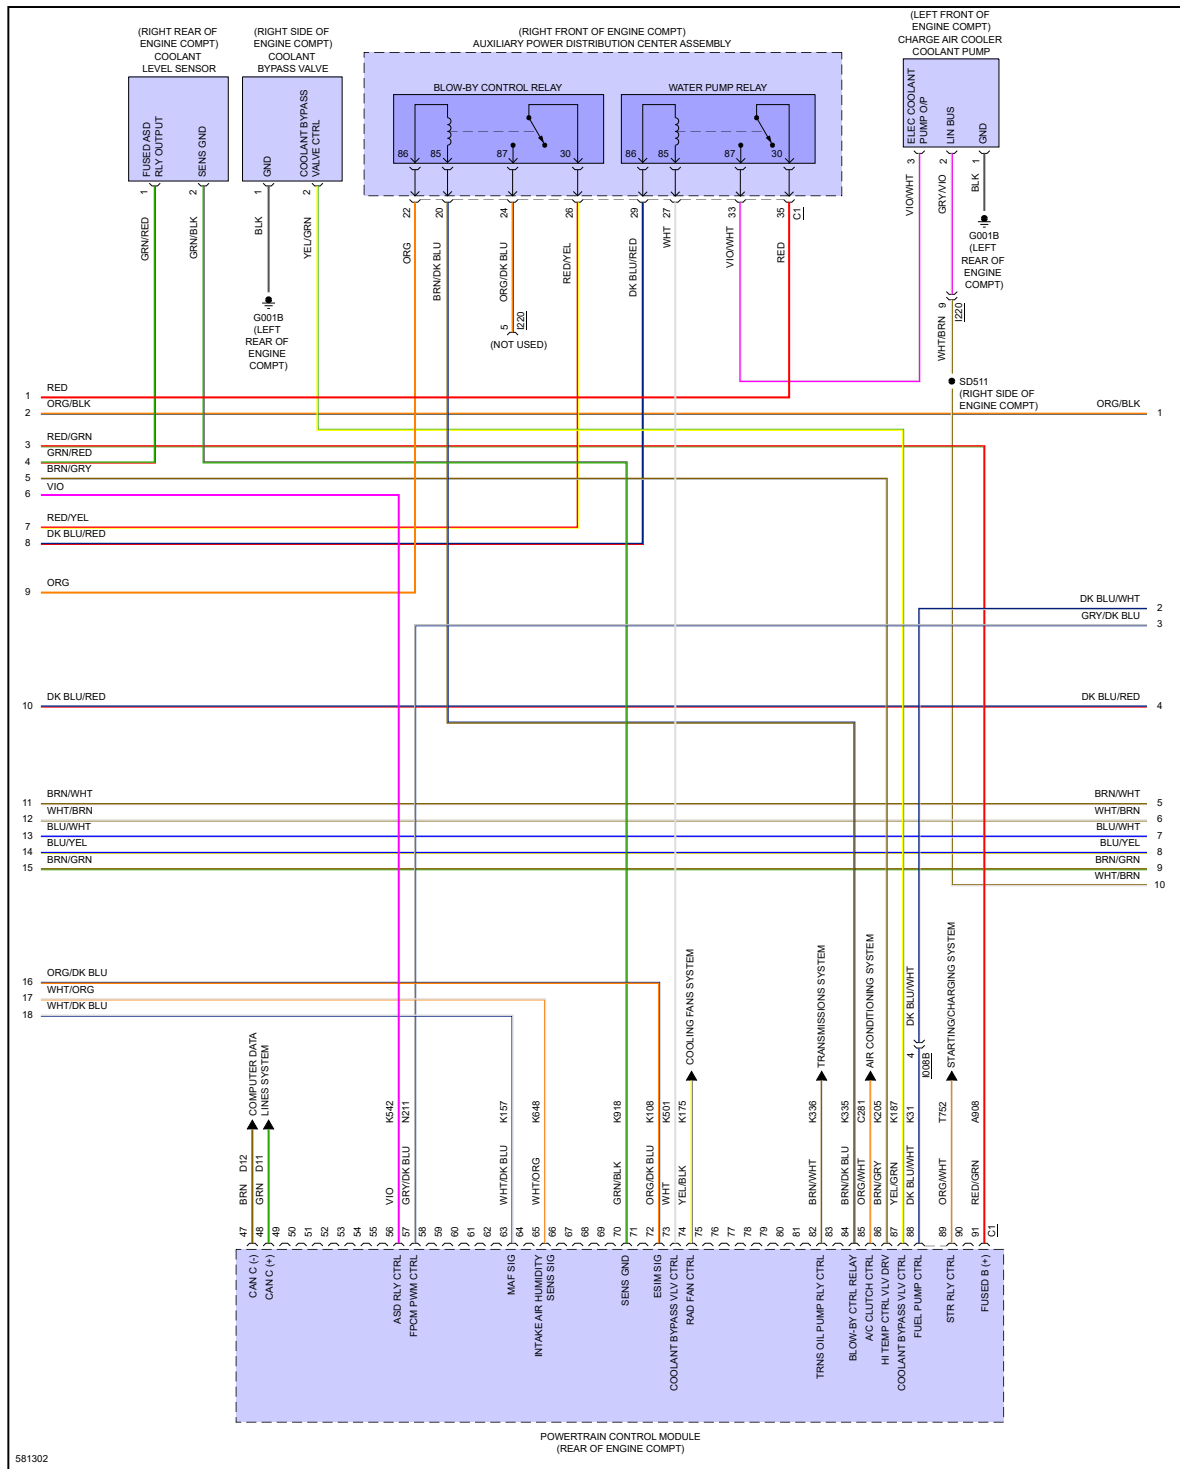

P-Town Auto & Offroad, LLC

688 Harshav Ave.
Patagonia, AZ 85624
(520) 394-0181 T

YMMS: 2017 Alfa Romeo Giulia Base
Engine: 2.0L Eng
VIN:

Sep 19, 2024

License:
Odometer:

ENGINE PERFORMANCE > 2.0L TURBO

Fig 1: 2.0L Turbo, Engine Performance Circuit (1 of 7)

Fig 2: 2.0L Turbo, Engine Performance Circuit (2 of 7)

Fig 3: 2.0L Turbo, Engine Performance Circuit (3 of 7)

Fig 4: 2.0L Turbo, Engine Performance Circuit (4 of 7)

Fig 5: 2.0L Turbo, Engine Performance Circuit (5 of 7)

Fig 6: 2.0L Turbo, Engine Performance Circuit (6 of 7)

581305

Fig 7: 2.0L Turbo, Engine Performance Circuit (7 of 7)

"If your car is beat down, bring it to P-Town!"