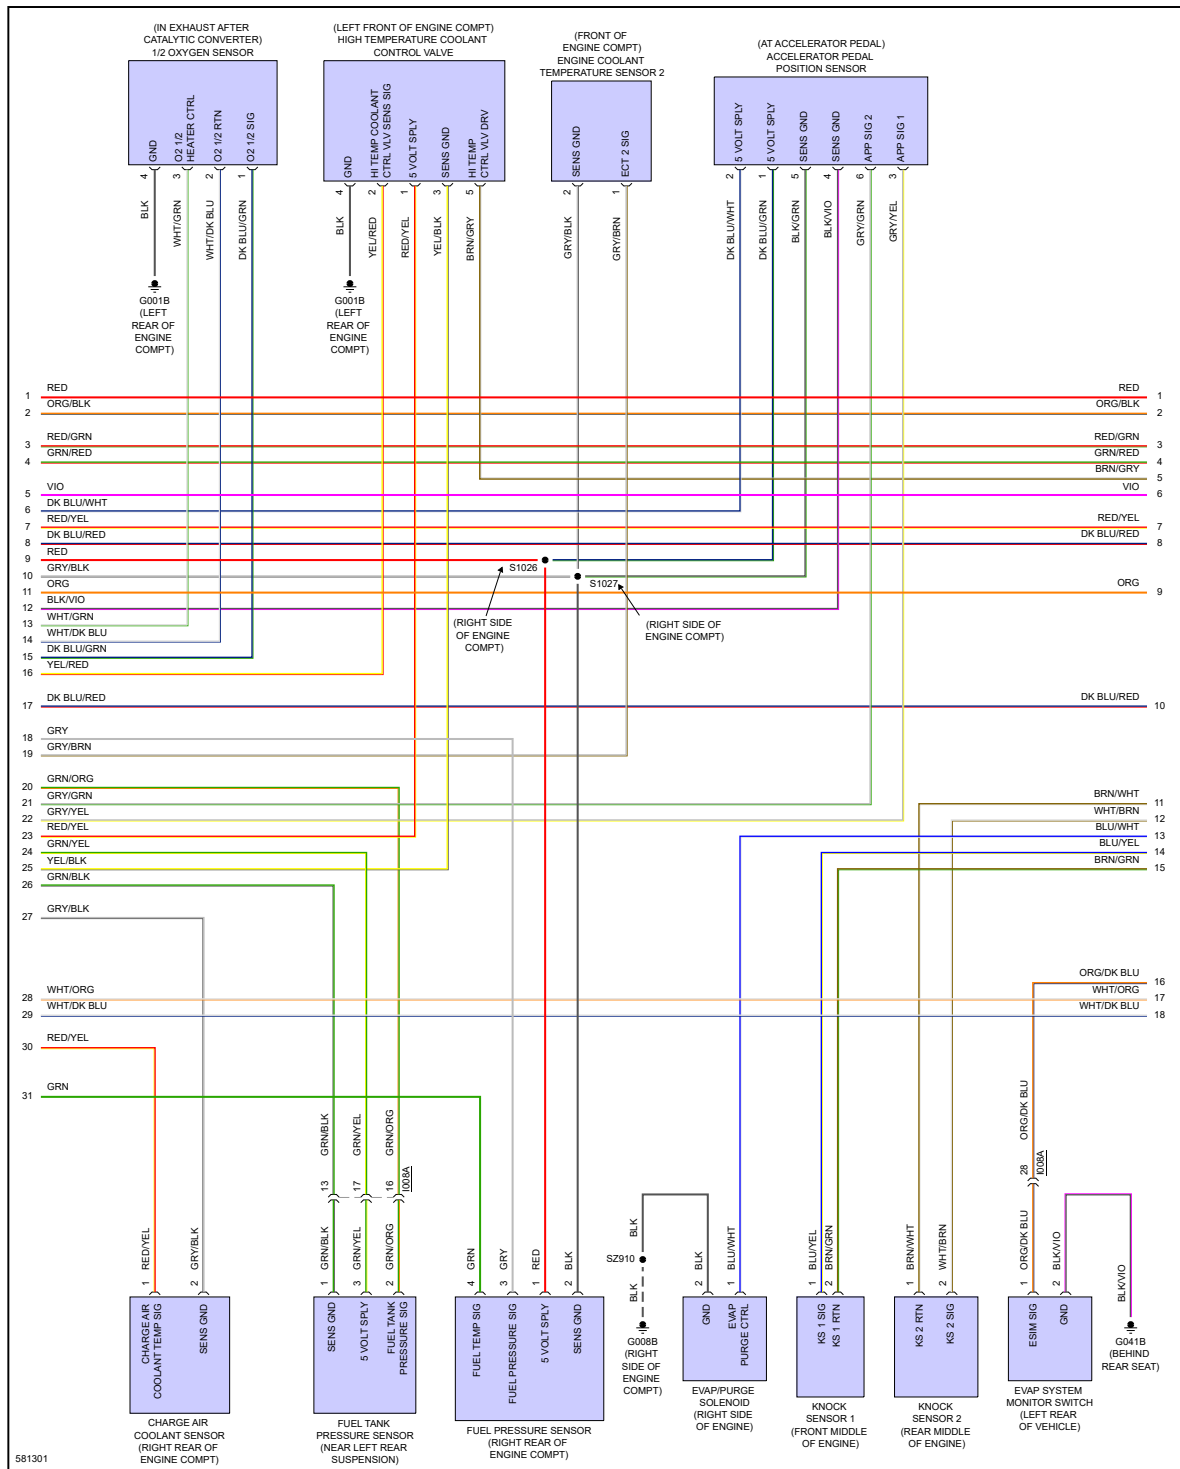

P-Town Auto & Offroad, LLC

688 Harshav Ave.
Patagonia, AZ 85624
(520) 394-0181 T

YMMS: 2017 Alfa Romeo Giulia Base
Engine: 2.0L Eng
VIN:

Sep 19, 2024

License:
Odometer:

ENGINE PERFORMANCE > 2.0L TURBO

Fig 1: 2.0L Turbo, Engine Performance Circuit (1 of 7)

Fig 2: 2.0L Turbo, Engine Performance Circuit (2 of 7)

Fig 3: 2.0L Turbo, Engine Performance Circuit (3 of 7)

Fig 4: 2.0L Turbo, Engine Performance Circuit (4 of 7)

Fig 5: 2.0L Turbo, Engine Performance Circuit (5 of 7)

Fig 6: 2.0L Turbo, Engine Performance Circuit (6 of 7)

581305

Fig 7: 2.0L Turbo, Engine Performance Circuit (7 of 7)

"If your car is beat down, bring it to P-Town!"