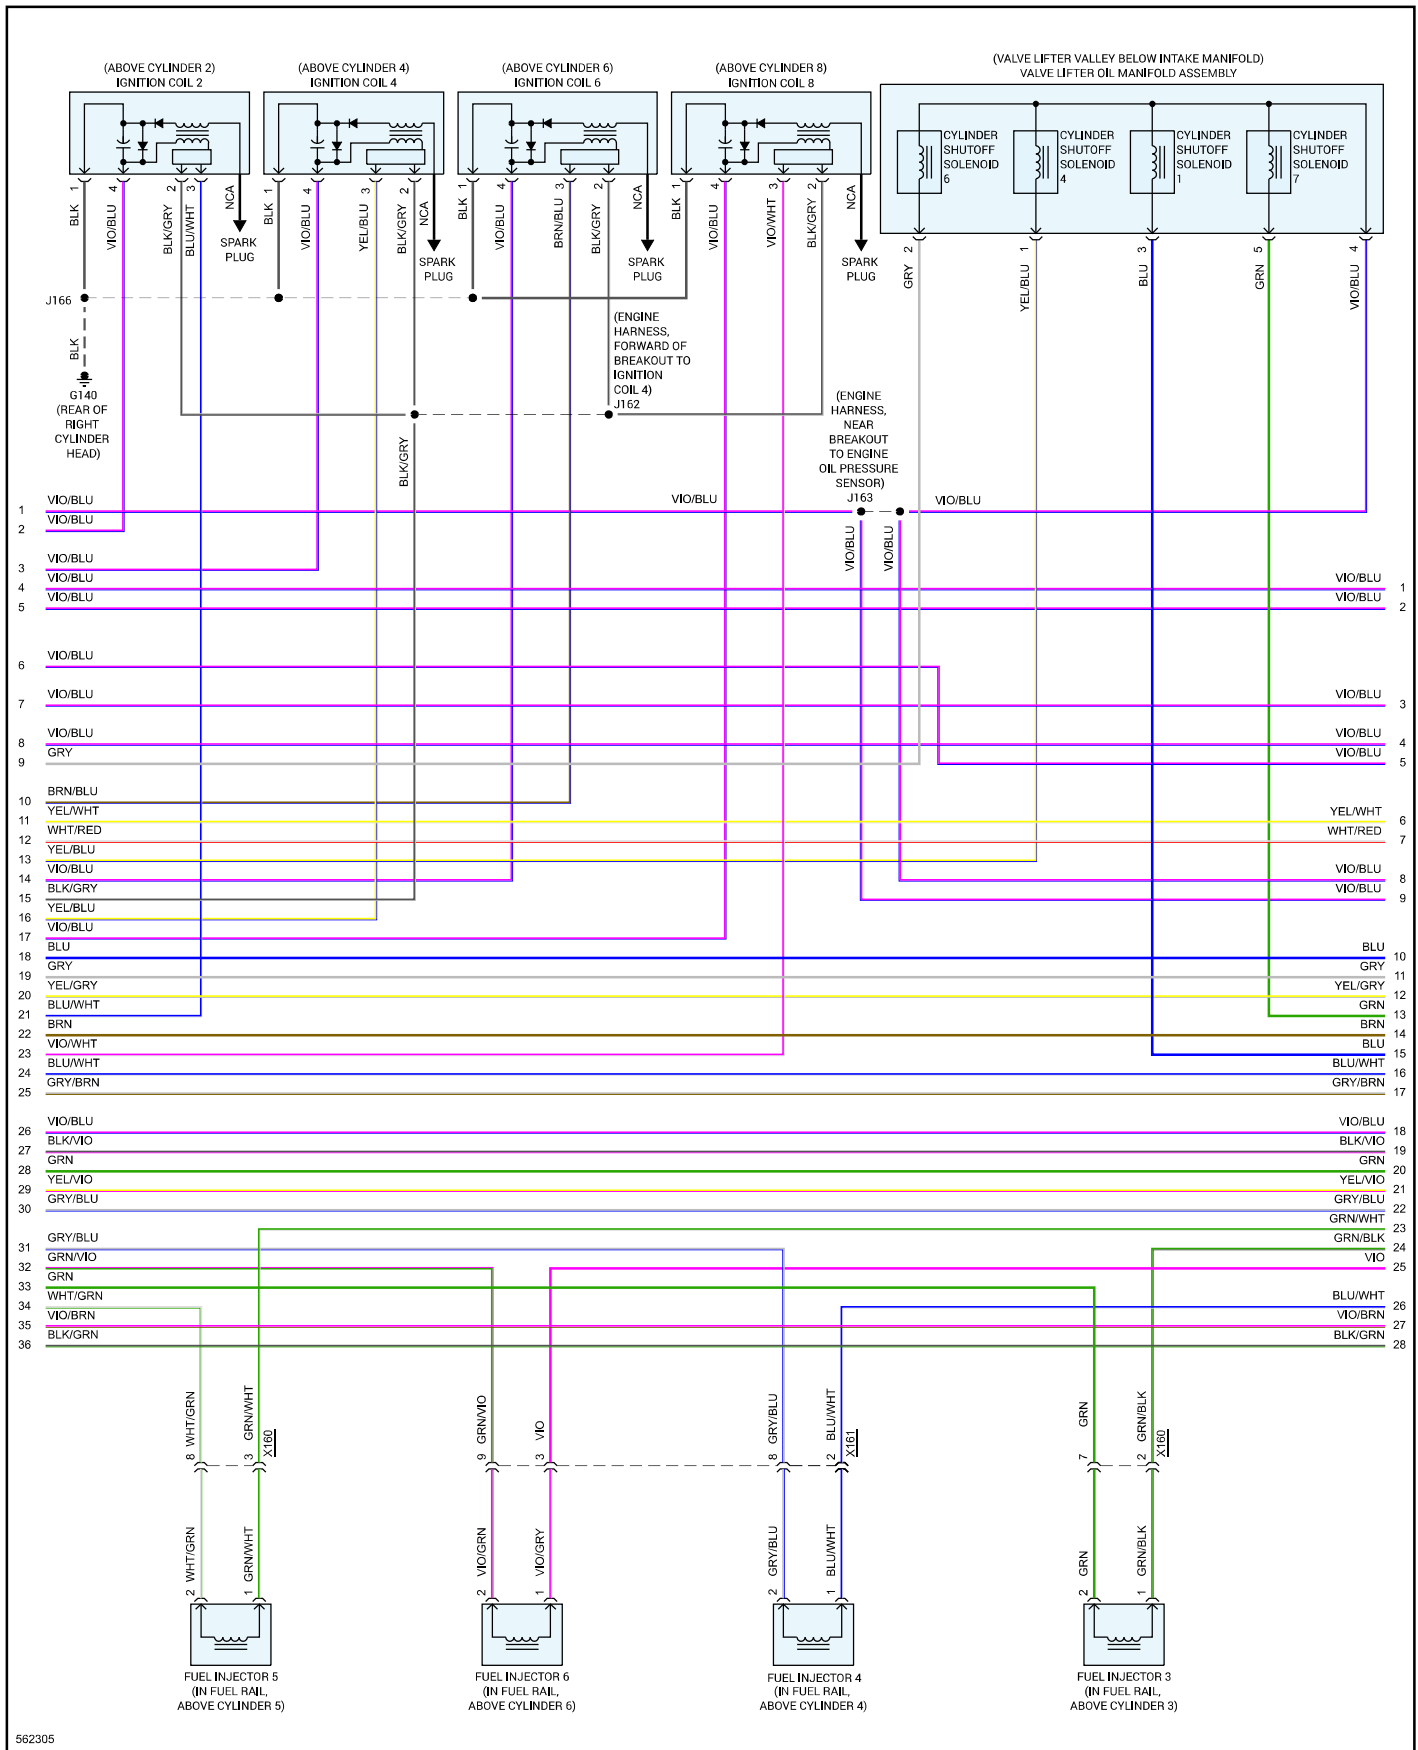

2017 GMC Truck Yukon XL 2WD V8-5.3L

Vehicle > Powertrain Management > Diagrams > Electrical - Interactive Color (Non OE)

2017 GMC Truck Yukon XL 2WD V8-5.3L

2017 GMC Truck Yukon XL 2WD V8-5.3L

Vehicle > Powertrain Management > Diagrams > Electrical - Interactive Color (Non OE)

Engine Controls - Page 6 of 8

2017 GMC Truck Yukon XL 2WD V8-5.3L

Vehicle > Powertrain Management > Diagrams > Electrical - Interactive Color (Non OE)

Engine Controls - Page 7 of 8

2017 GMC Truck Yukon XL 2WD V8-5.3L

Vehicle > Powertrain Management > Diagrams > Electrical - Interactive Color (Non OE)

Engine Controls - Page 8 of 8