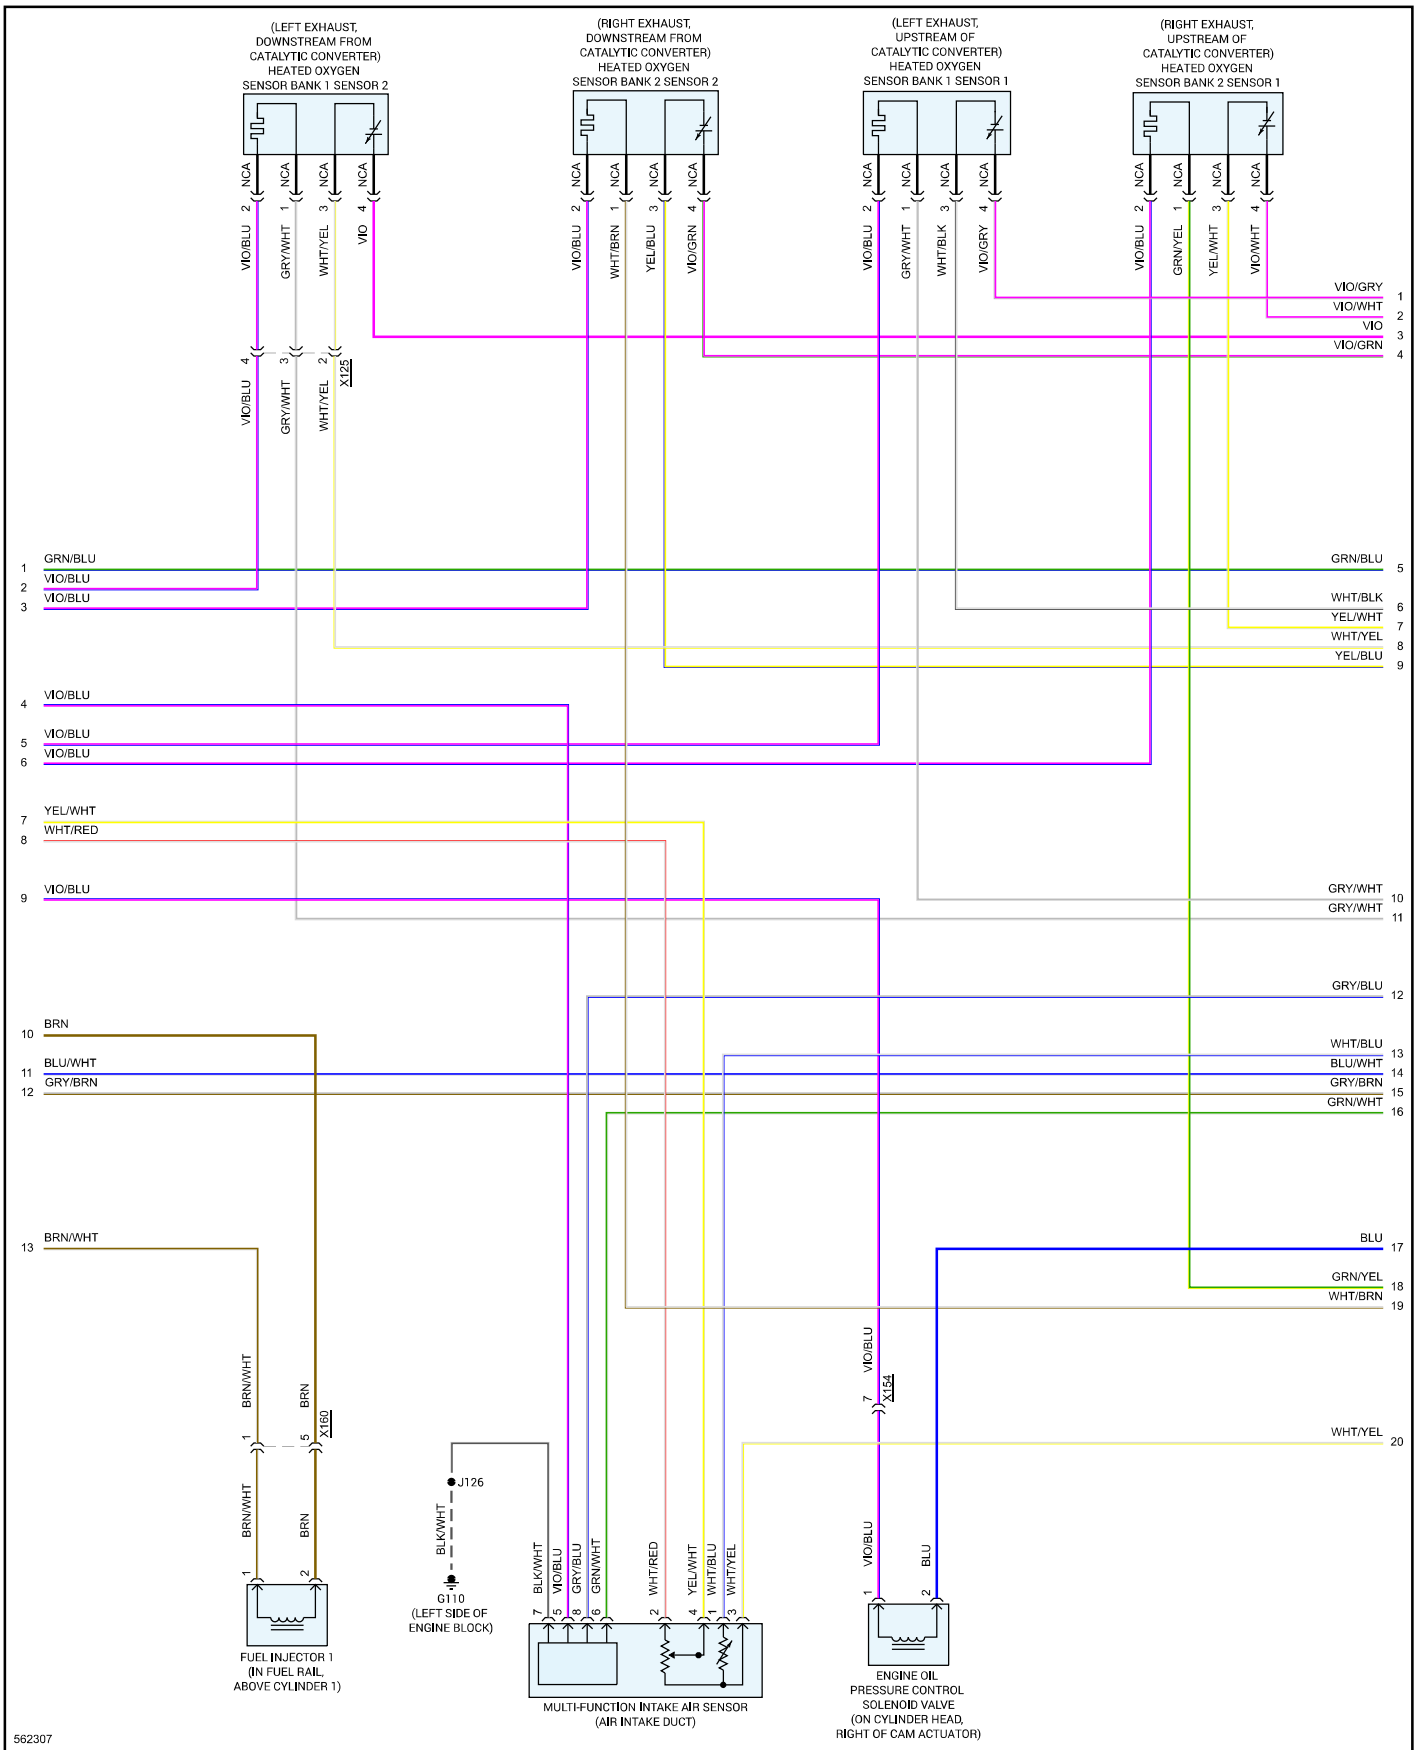

2017 GMC Truck Yukon XL 2WD V8-5.3L

Vehicle > Powertrain Management > Diagrams > Electrical - Interactive Color (Non OE)

2017 GMC Truck Yukon XL 2WD V8-5.3L

2017 GMC Truck Yukon XL 2WD V8-5.3L

Vehicle > Powertrain Management > Diagrams > Electrical - Interactive Color (Non OE)

Engine Controls - Page 6 of 8

2017 GMC Truck Yukon XL 2WD V8-5.3L

Vehicle > Powertrain Management > Diagrams > Electrical - Interactive Color (Non OE)

Engine Controls - Page 7 of 8

2017 GMC Truck Yukon XL 2WD V8-5.3L

Vehicle > Powertrain Management > Diagrams > Electrical - Interactive Color (Non OE)

Engine Controls - Page 8 of 8