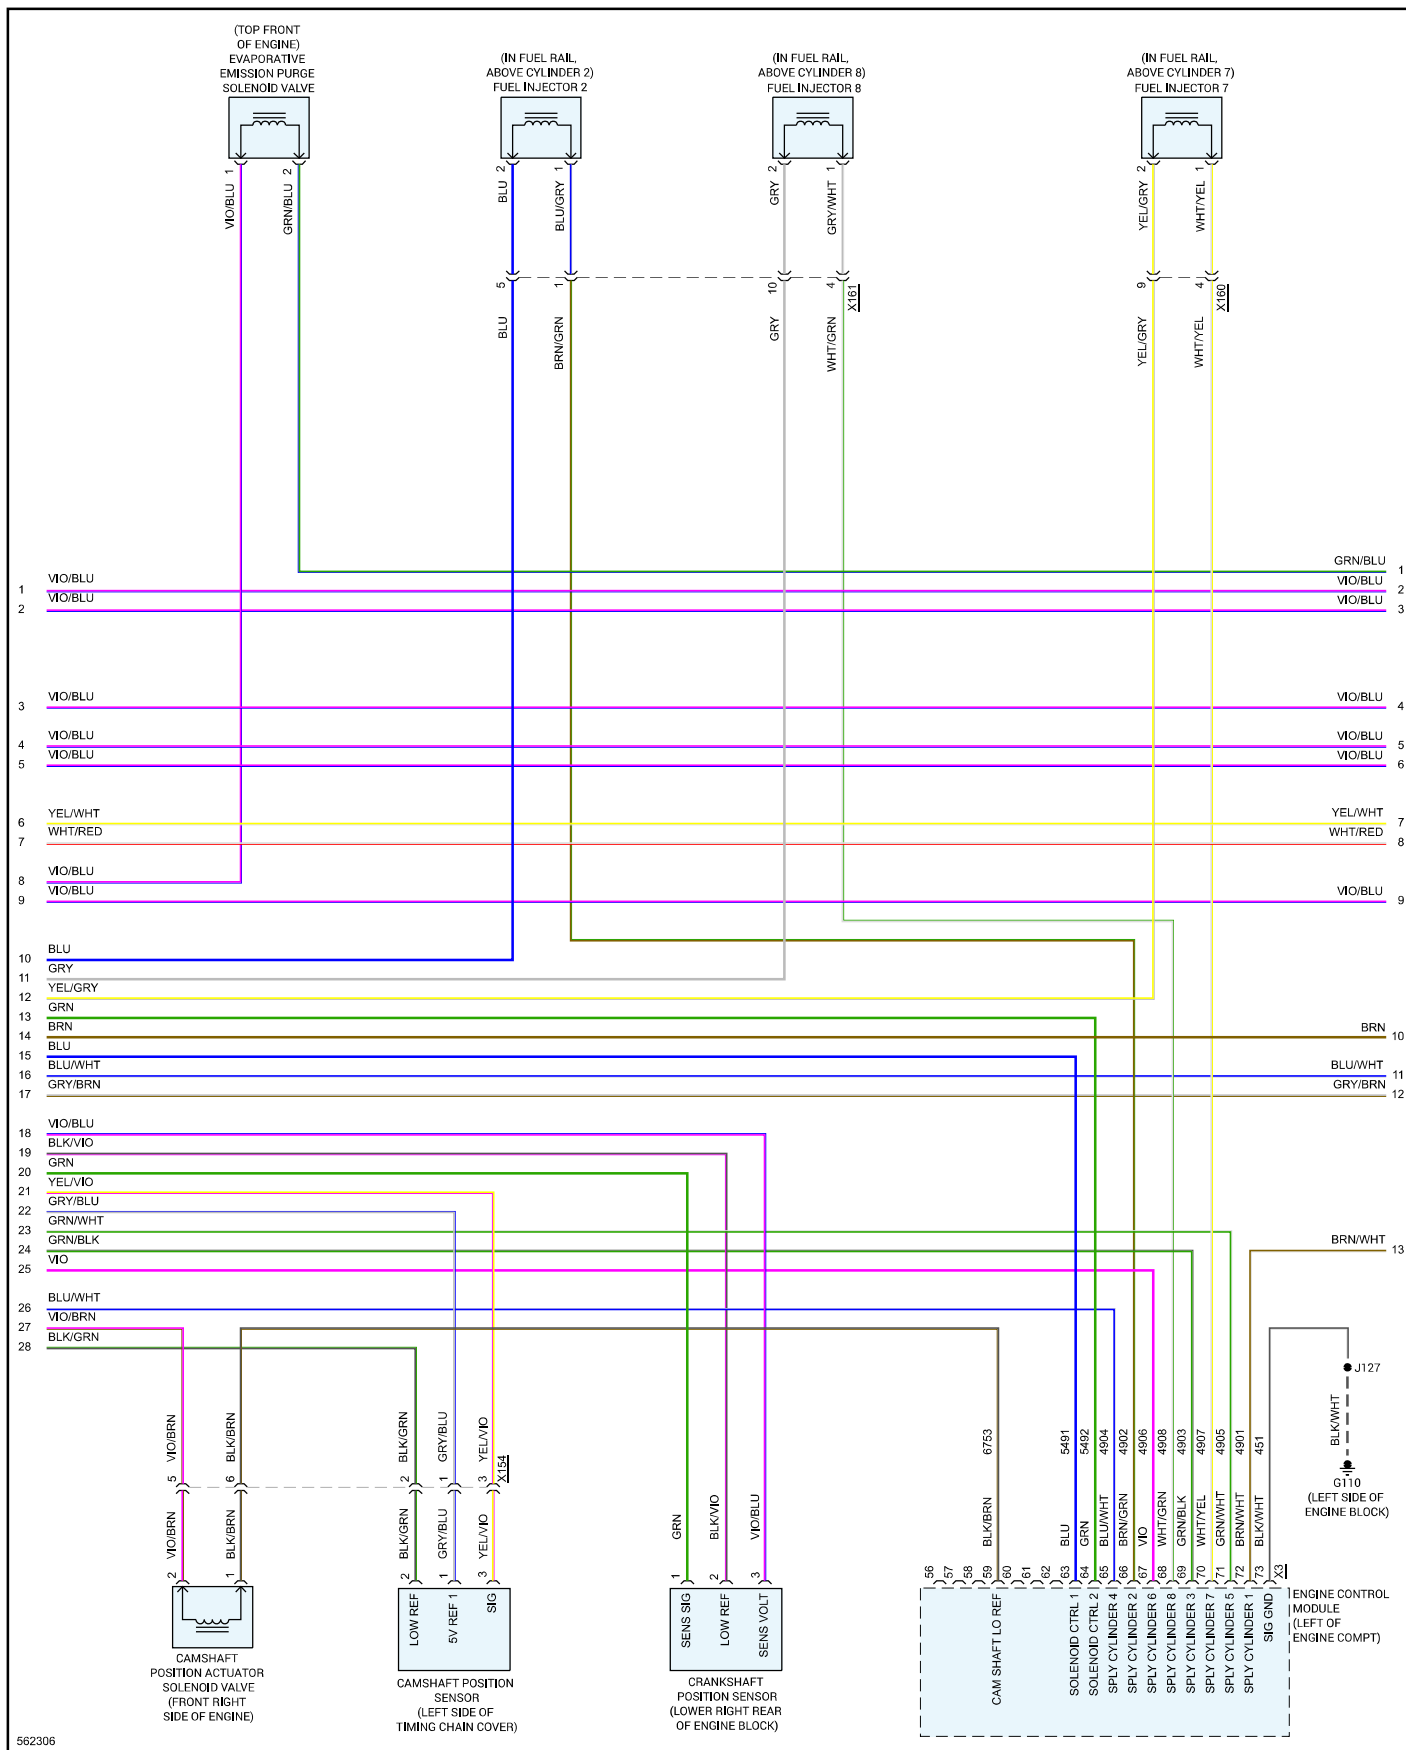

2017 GMC Truck Yukon XL 2WD V8-5.3L

Vehicle > Powertrain Management > Diagrams > Electrical - Interactive Color (Non OE)

2017 GMC Truck Yukon XL 2WD V8-5.3L

2017 GMC Truck Yukon XL 2WD V8-5.3L

Vehicle > Powertrain Management > Diagrams > Electrical - Interactive Color (Non OE)

Engine Controls - Page 6 of 8

2017 GMC Truck Yukon XL 2WD V8-5.3L

Vehicle > Powertrain Management > Diagrams > Electrical - Interactive Color (Non OE)

Engine Controls - Page 7 of 8

2017 GMC Truck Yukon XL 2WD V8-5.3L

Vehicle > Powertrain Management > Diagrams > Electrical - Interactive Color (Non OE)

Engine Controls - Page 8 of 8