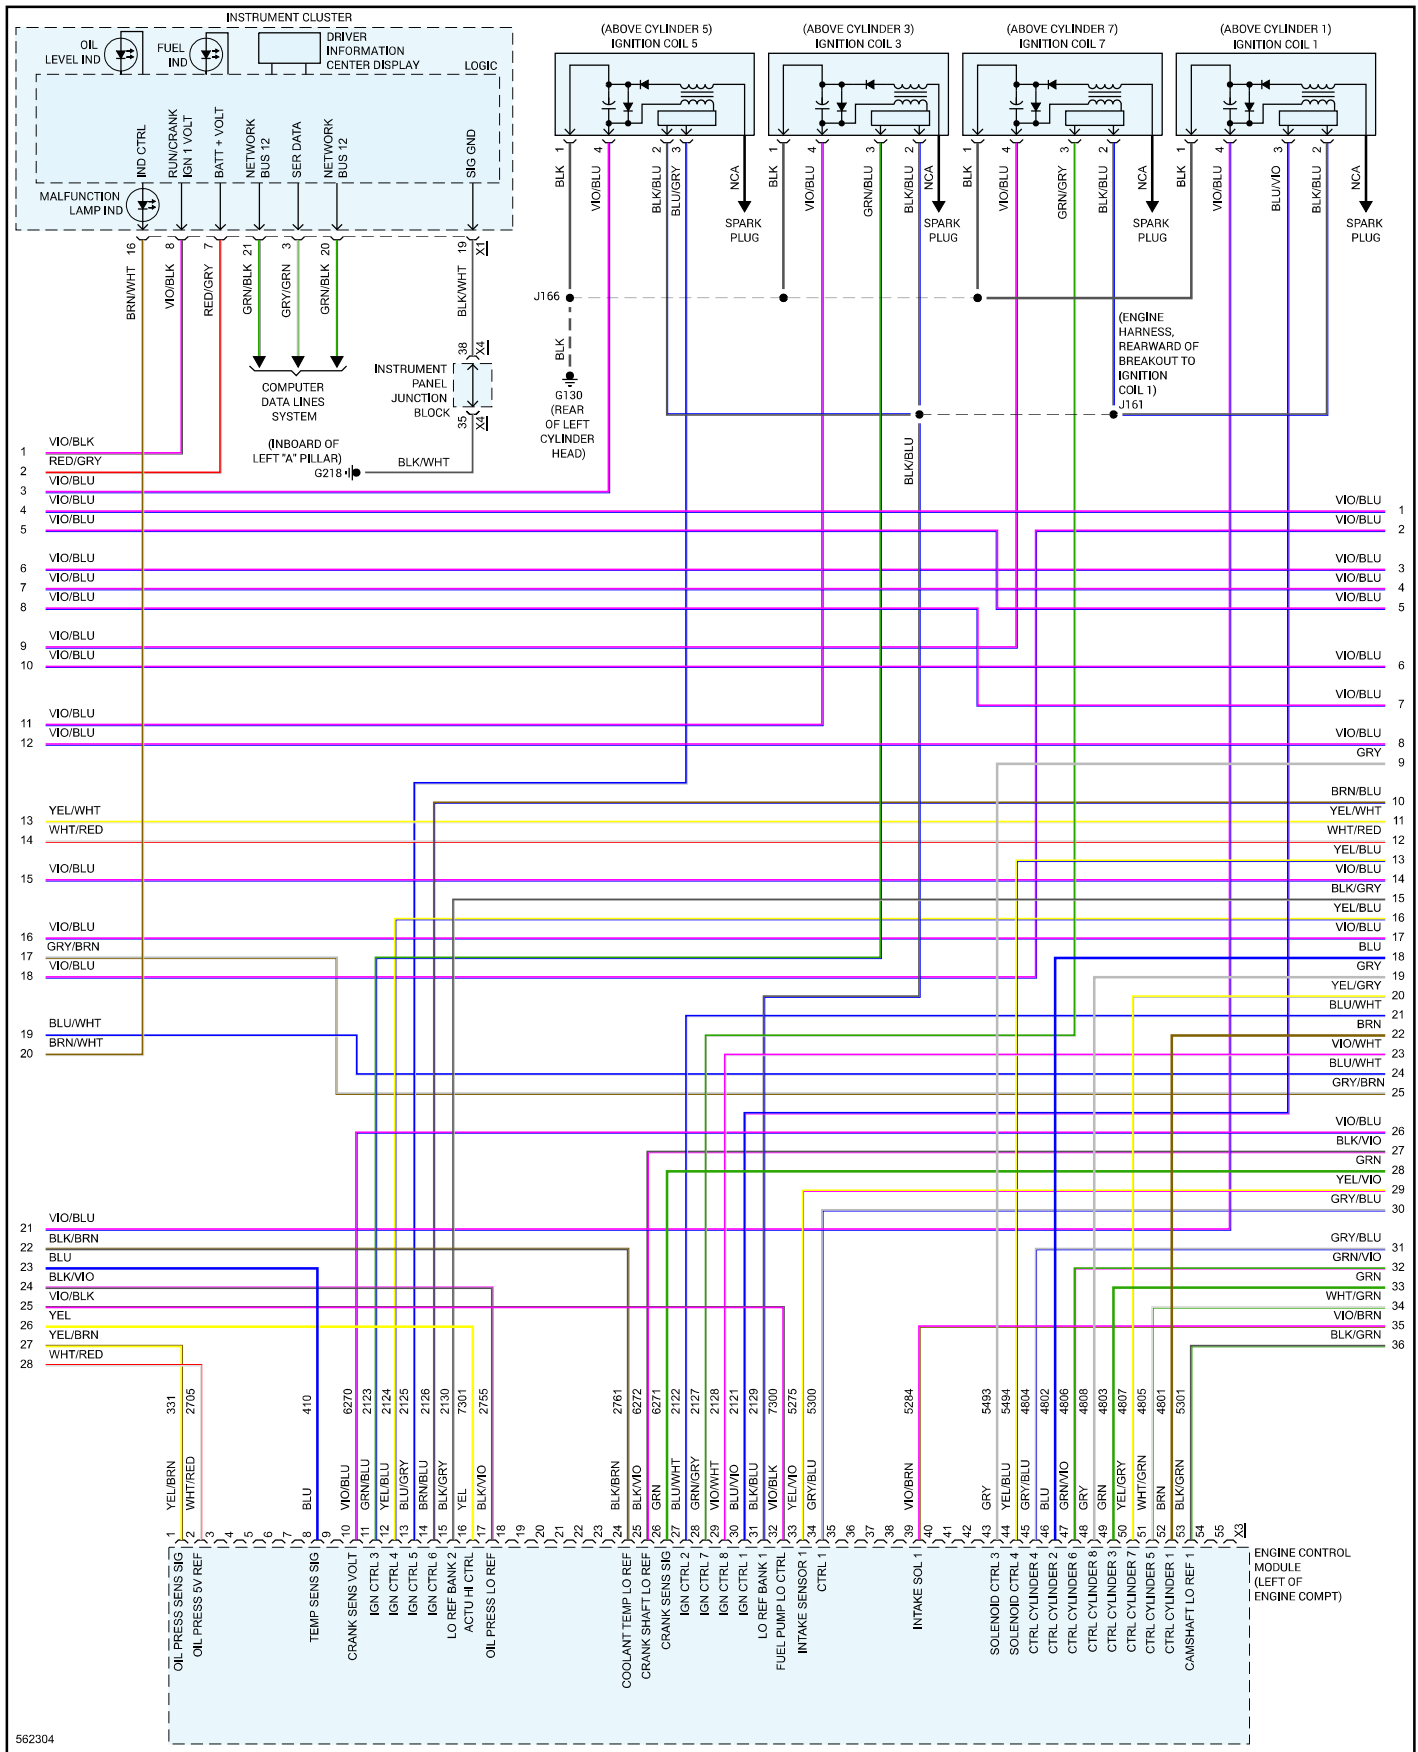

2017 GMC Truck Yukon XL 2WD V8-5.3L

Vehicle > Powertrain Management > Diagrams > Electrical - Interactive Color (Non OE)

2017 GMC Truck Yukon XL 2WD V8-5.3L

2017 GMC Truck Yukon XL 2WD V8-5.3L

Vehicle > Powertrain Management > Diagrams > Electrical - Interactive Color (Non OE)

Engine Controls - Page 6 of 8

2017 GMC Truck Yukon XL 2WD V8-5.3L

Vehicle > Powertrain Management > Diagrams > Electrical - Interactive Color (Non OE)

Engine Controls - Page 7 of 8

2017 GMC Truck Yukon XL 2WD V8-5.3L

Vehicle > Powertrain Management > Diagrams > Electrical - Interactive Color (Non OE)

Engine Controls - Page 8 of 8