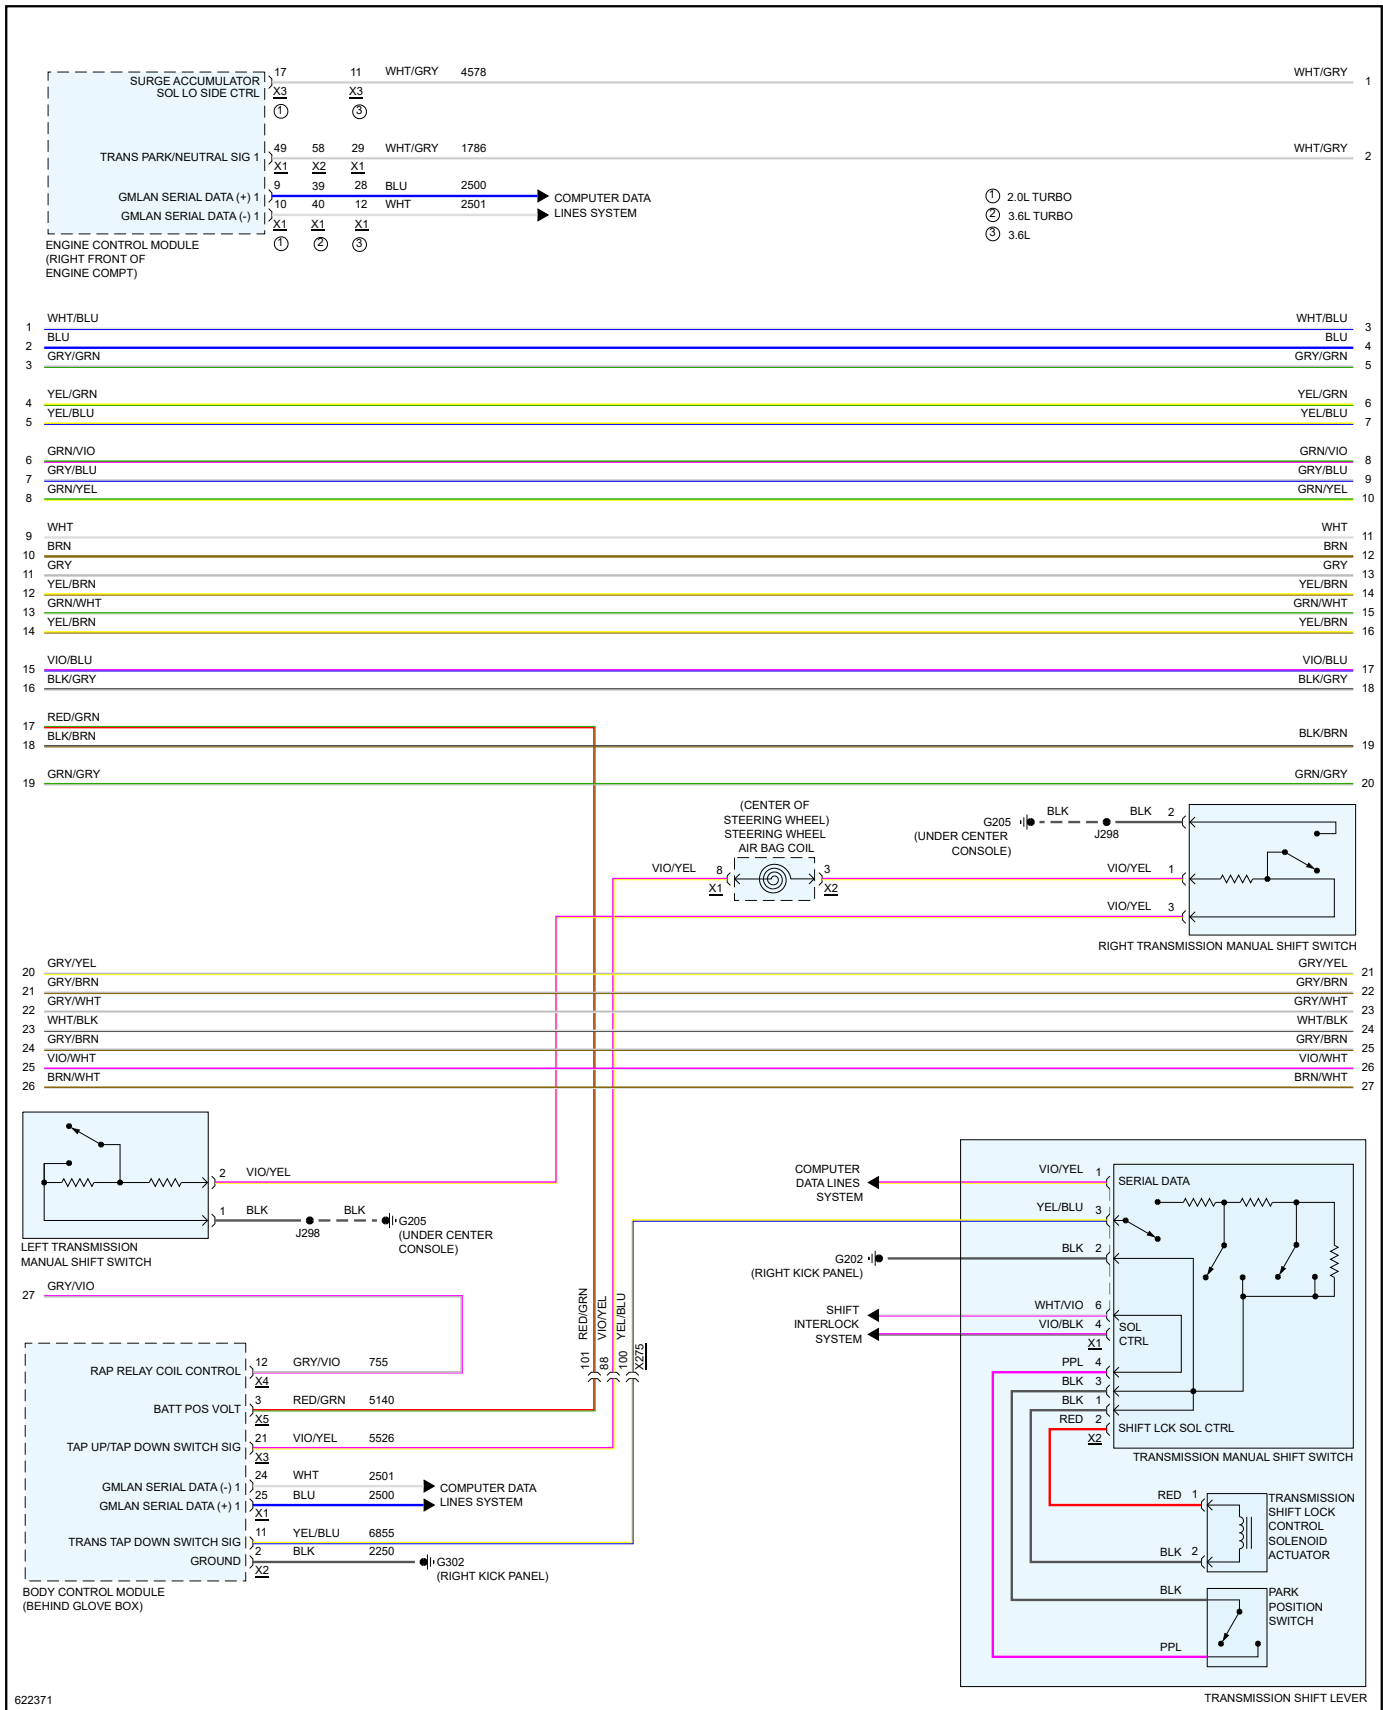

2018 Cadillac ATS Sedan RWD L4-2.0L Turbo

Vehicle > Transmission and Drivetrain > Diagrams > Electrical - Interactive Color (Non OE)

TRANSMISSIONS - A/T CIRCUIT

Transmissions - A/T Circuit

Page 1 of 3

622372

AUTOMATIC TRANSMISSION ASSEMBLY