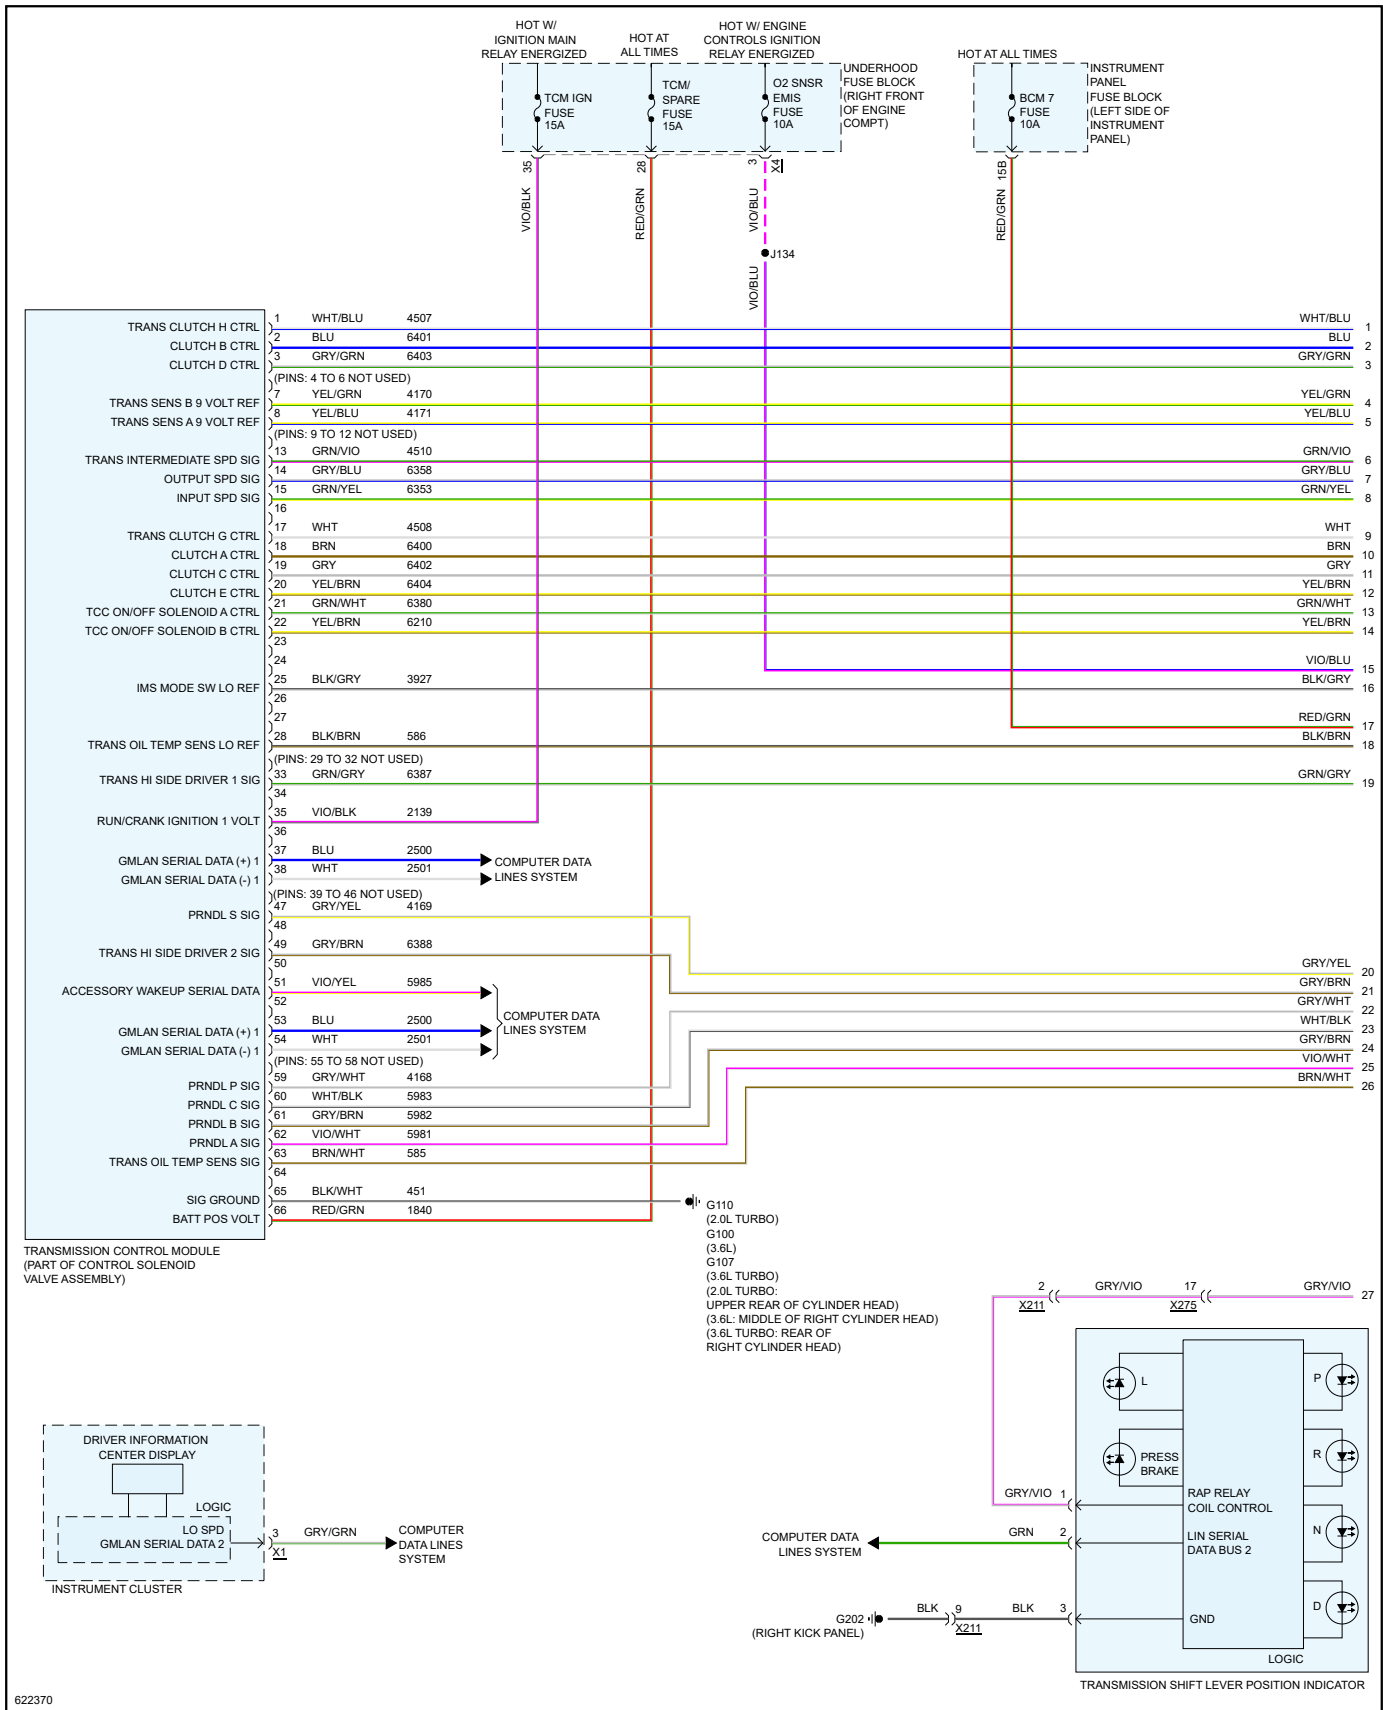

2018 Cadillac ATS Sedan RWD L4-2.0L Turbo

Vehicle > Transmission and Drivetrain > Diagrams > Electrical - Interactive Color (Non OE)

TRANSMISSIONS - A/T CIRCUIT

Transmissions - A/T Circuit

Page 1 of 3

622372

AUTOMATIC TRANSMISSION ASSEMBLY