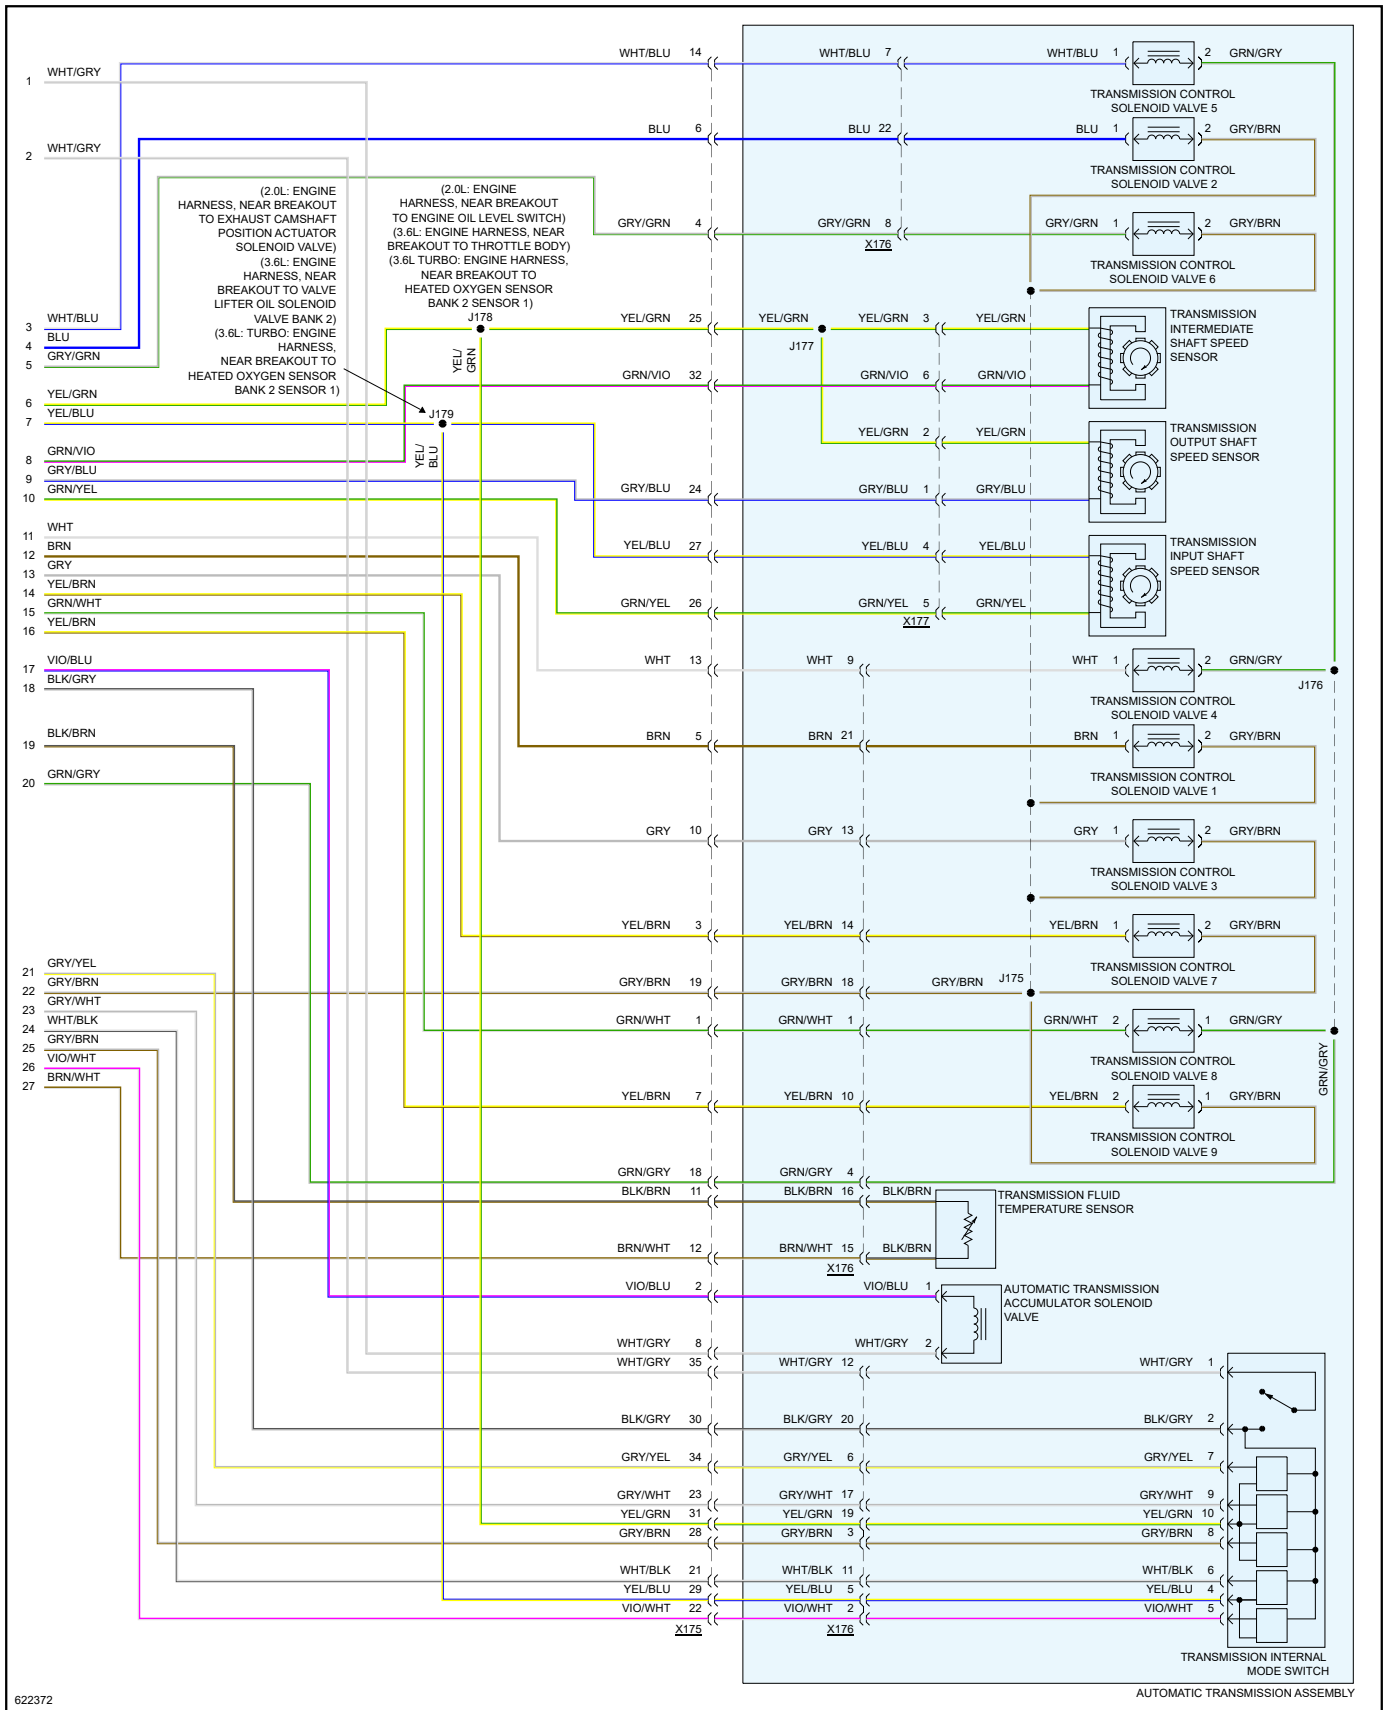

2018 Cadillac ATS Sedan RWD L4-2.0L Turbo

Vehicle > Transmission and Drivetrain > Diagrams > Electrical - Interactive Color (Non OE)

TRANSMISSIONS - A/T CIRCUIT

Transmissions - A/T Circuit

Page 1 of 3

622372

AUTOMATIC TRANSMISSION ASSEMBLY