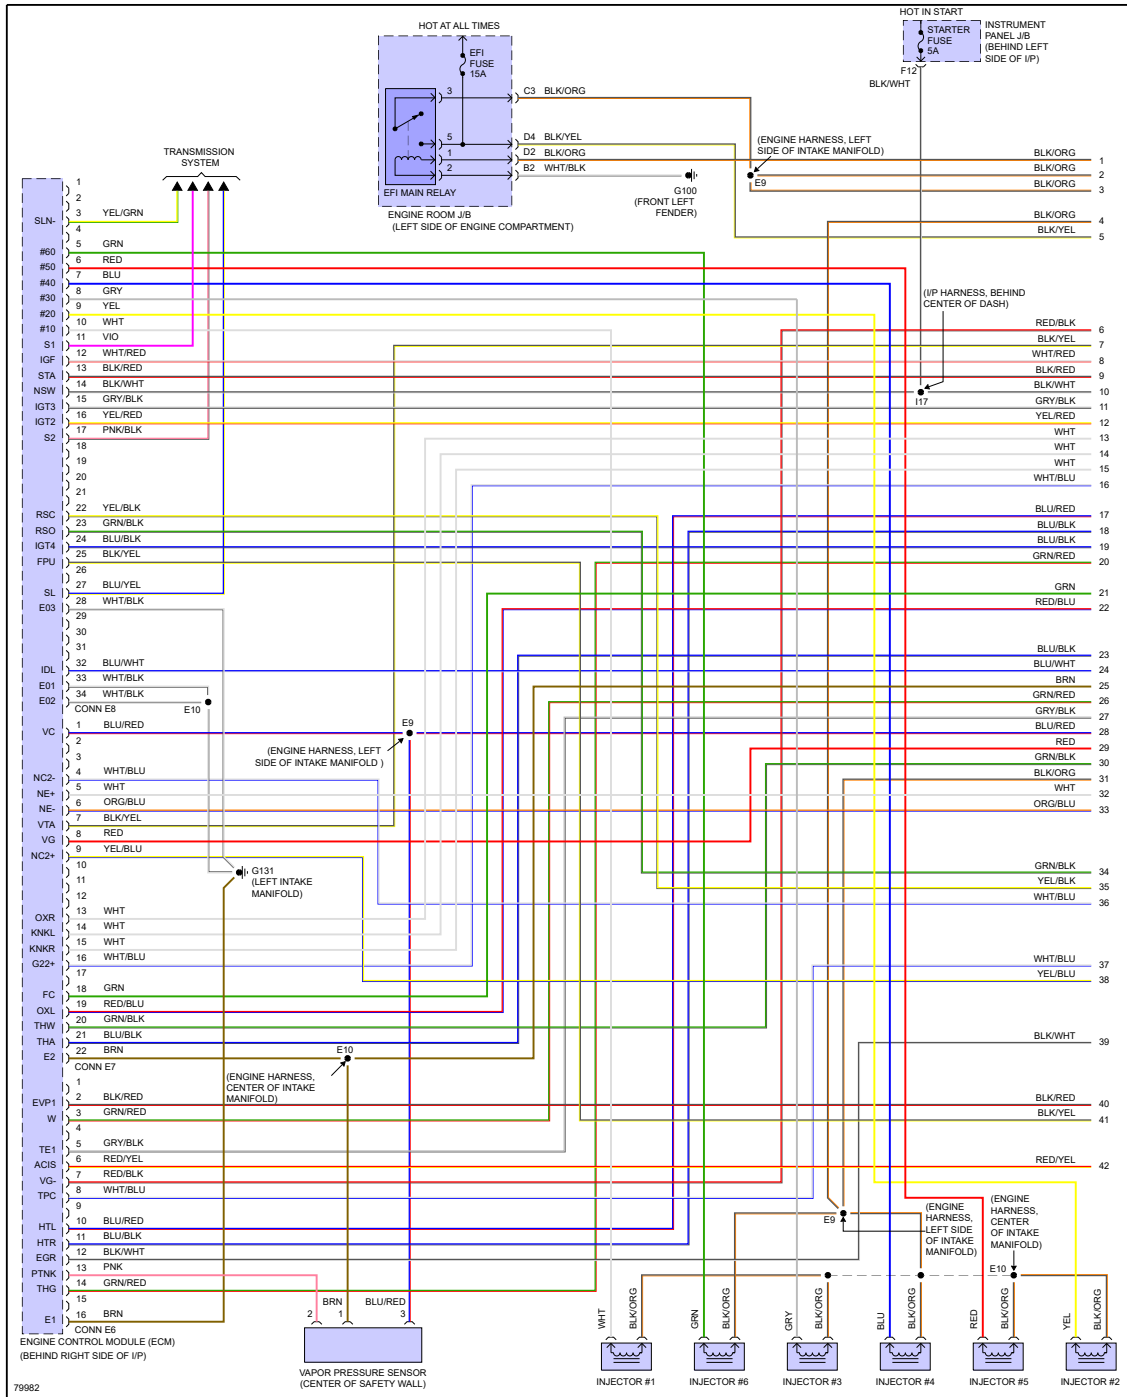

**ENGINE PERFORMANCE > 3.0L**

Fig 1: 3.0L, Engine Performance Circuits (1 of 3)

Fig 2: 3.0L, Engine Performance Circuits (2 of 3)

Fig 3: 3.0L, Engine Performance Circuits (3 of 3)

Reprinted Under License from Toyota Motor Sales, U.S.A., Inc., License Agreement TMS1002