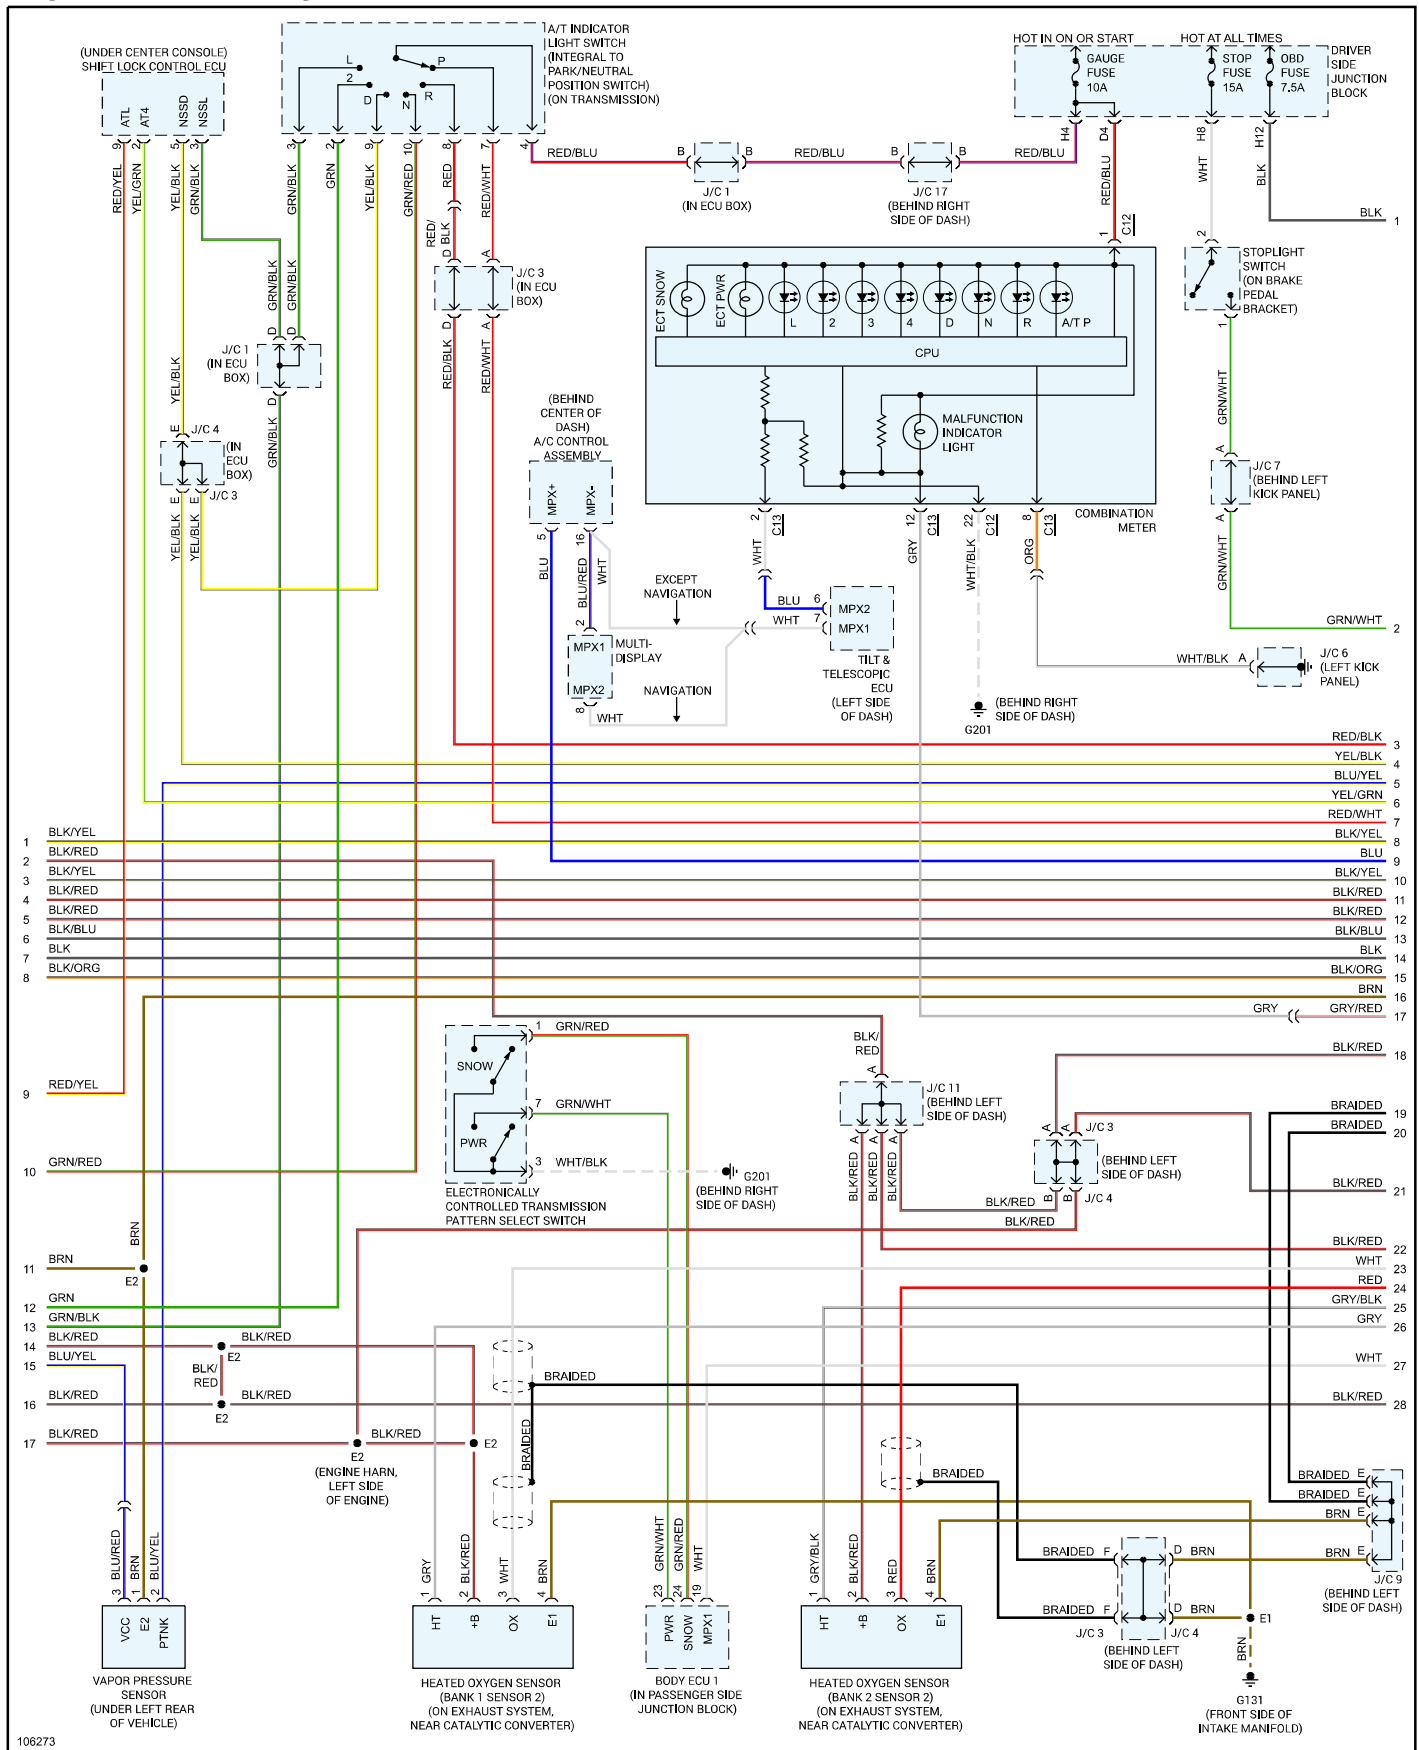

1998 Lexus GS 300 L6-3.0L (2JZ-GE)

Vehicle > Powertrain Management > Diagrams > Electrical - Interactive Color (Non OE)

Engine Controls - Page 1 of 4

1998 Lexus GS 300 L6-3.0L (2JZ-GE)

1998 Lexus GS 300 L6-3.0L (2JZ-GE)

Vehicle > Powertrain Management > Diagrams > Electrical - Interactive Color (Non OE)