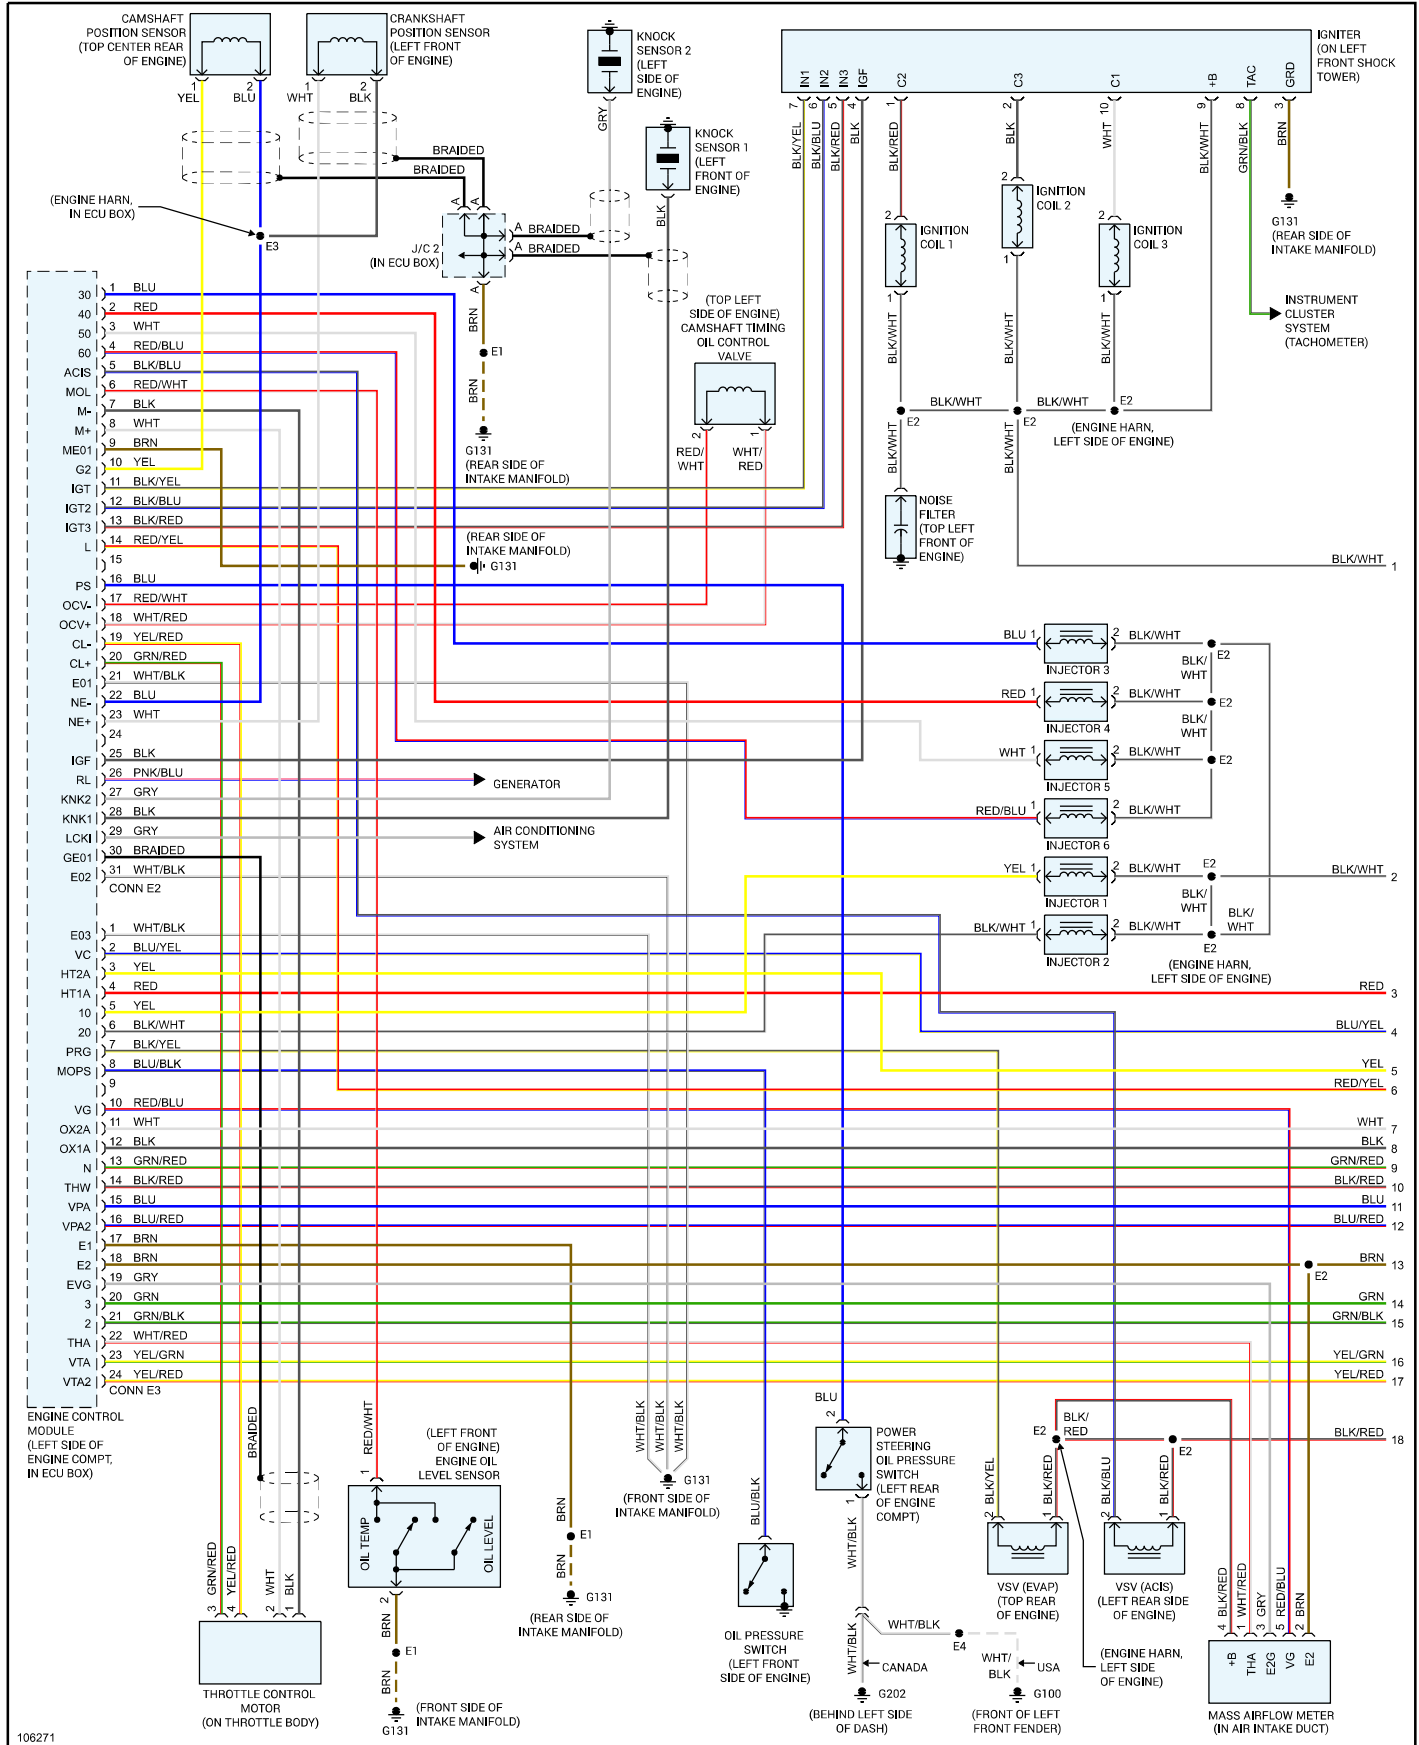

1998 Lexus GS 300 L6-3.0L (2JZ-GE)

Vehicle > Powertrain Management > Diagrams > Electrical - Interactive Color (Non OE)

Engine Controls - Page 1 of 4

1998 Lexus GS 300 L6-3.0L (2JZ-GE)

1998 Lexus GS 300 L6-3.0L (2JZ-GE)

Vehicle > Powertrain Management > Diagrams > Electrical - Interactive Color (Non OE)