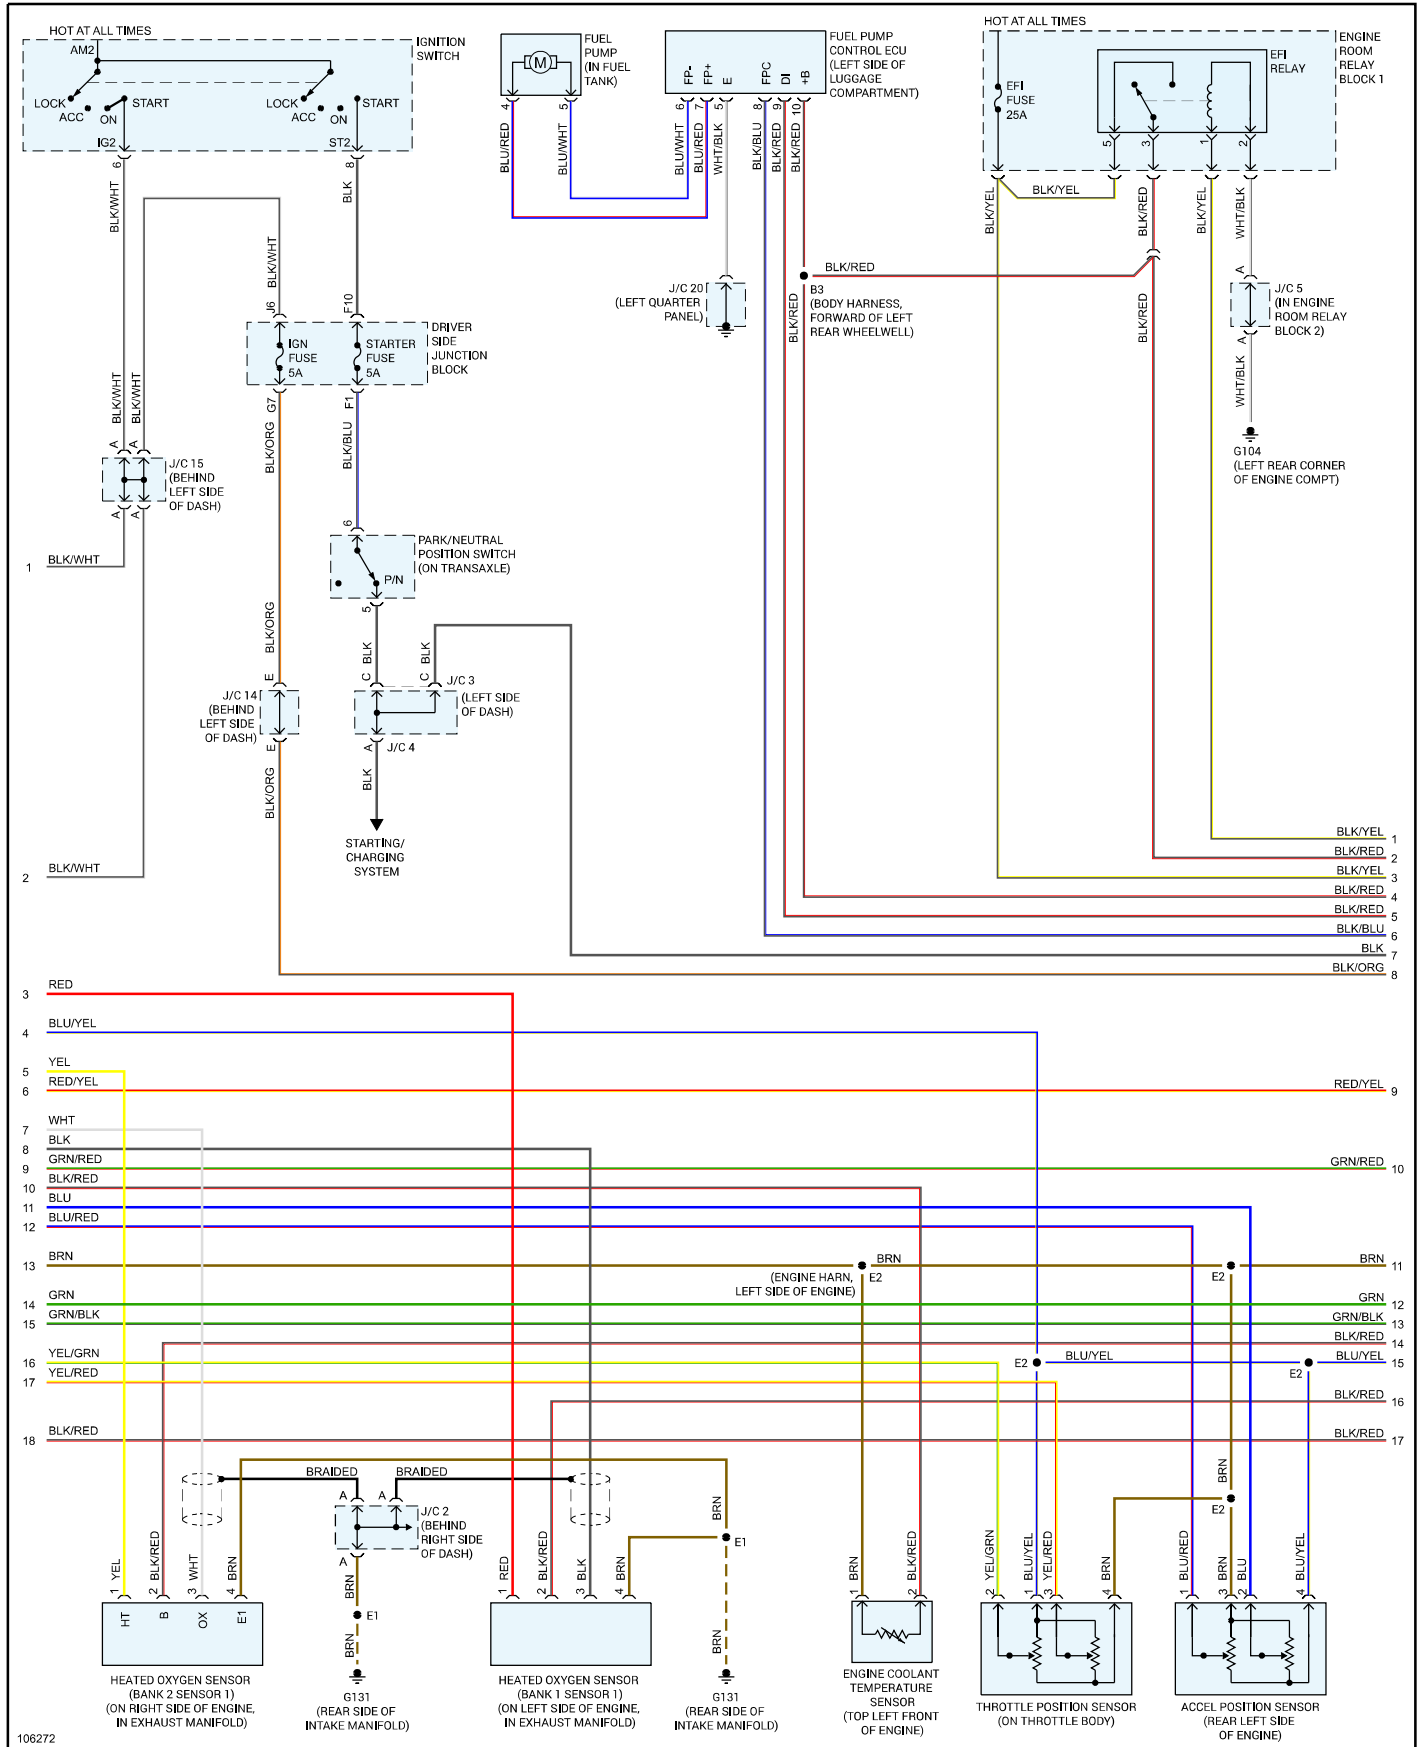

1998 Lexus GS 300 L6-3.0L (2JZ-GE)

Vehicle > Powertrain Management > Diagrams > Electrical - Interactive Color (Non OE)

Engine Controls - Page 1 of 4

1998 Lexus GS 300 L6-3.0L (2JZ-GE)

1998 Lexus GS 300 L6-3.0L (2JZ-GE)

Vehicle > Powertrain Management > Diagrams > Electrical - Interactive Color (Non OE)