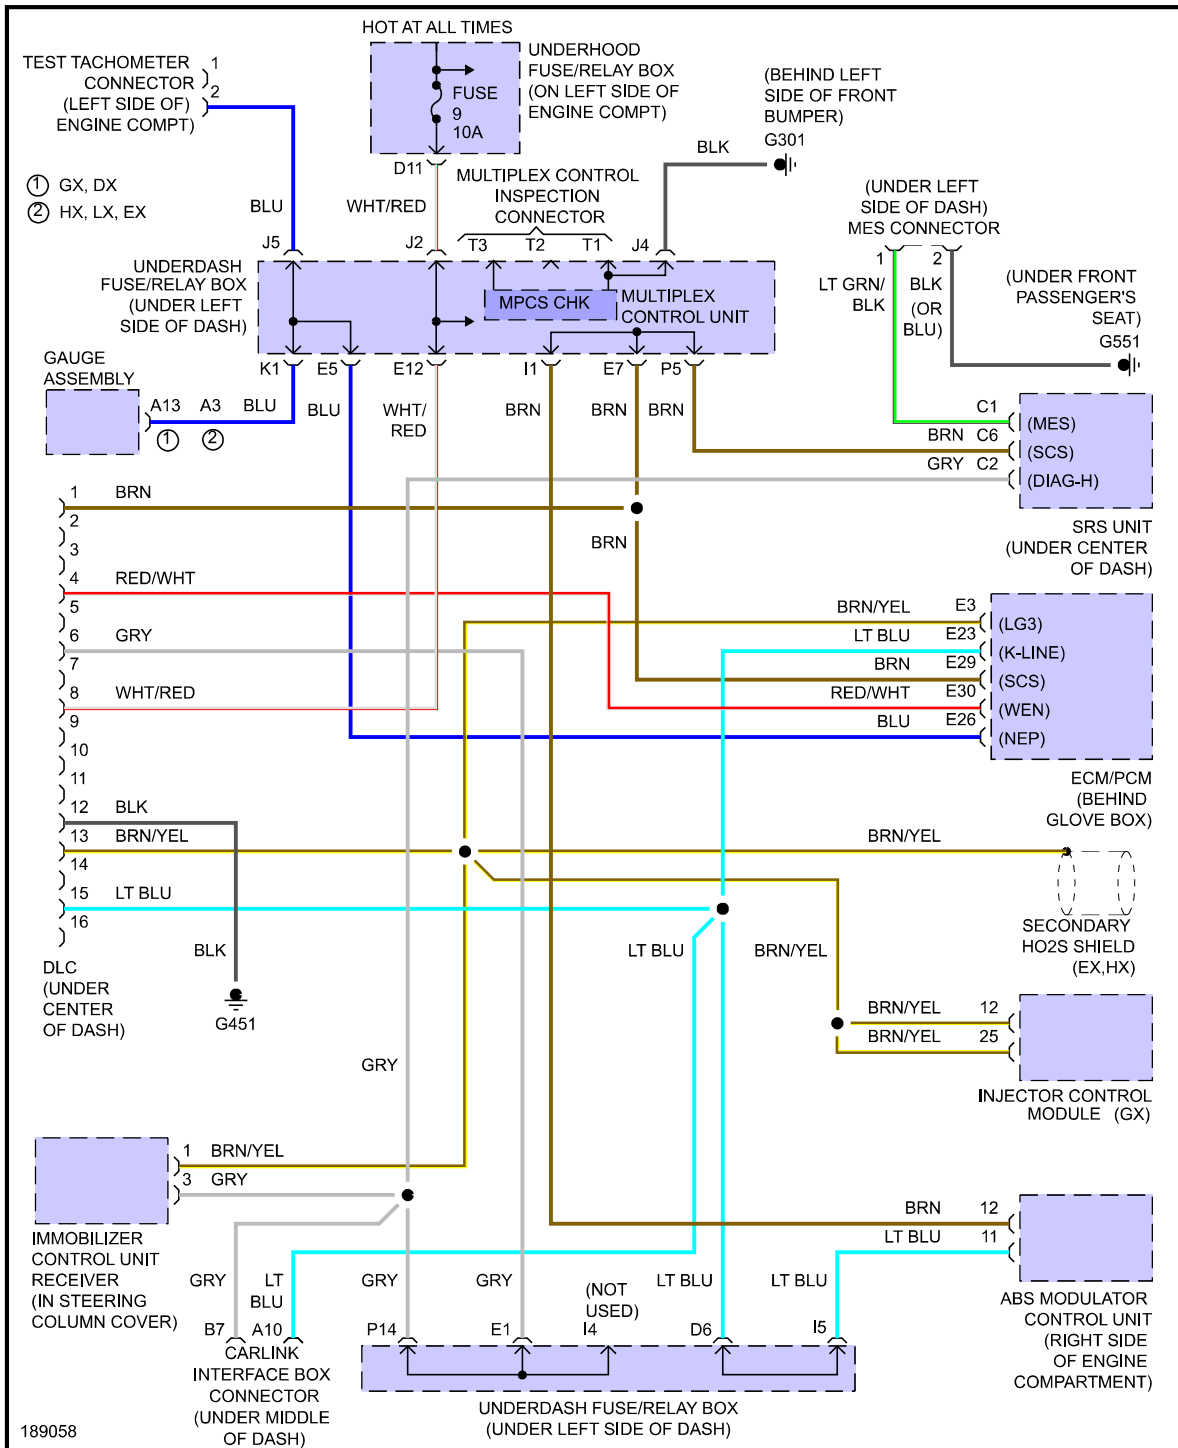

PRODEMAND

YMMS: 2004 Honda Civic Si
Engine: 2.0L Eng
VIN:

Mar 4, 2023
License:
Odometer:

COMPUTER DATA LINES

Fig 1: Computer Data Lines Circuit, Except Hatchback & Hybrid

Fig 2: Computer Data Lines Circuit, Hatchback

Fig 3: Computer Data Lines Circuit, Hybrid