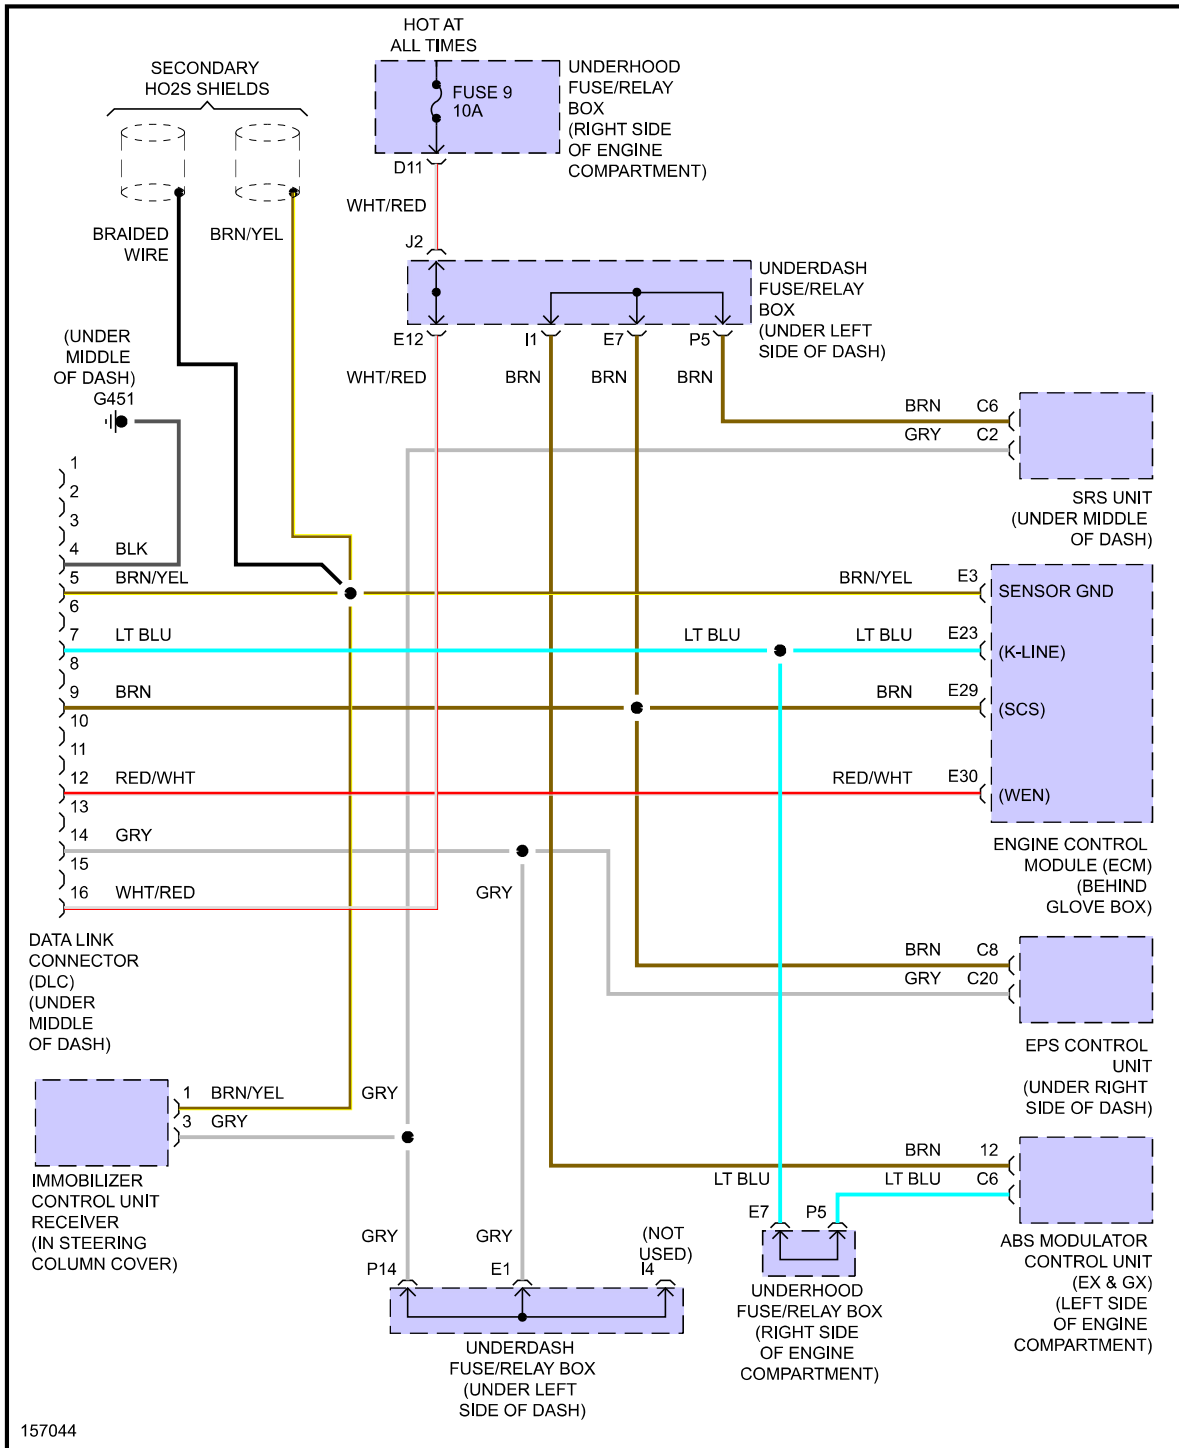

PRODEMAND

YMMS: 2004 Honda Civic Si
Engine: 2.0L Eng
VIN:

Mar 4, 2023
License:
Odometer:

COMPUTER DATA LINES

Fig 1: Computer Data Lines Circuit, Except Hatchback & Hybrid

Fig 2: Computer Data Lines Circuit, Hatchback

Fig 3: Computer Data Lines Circuit, Hybrid