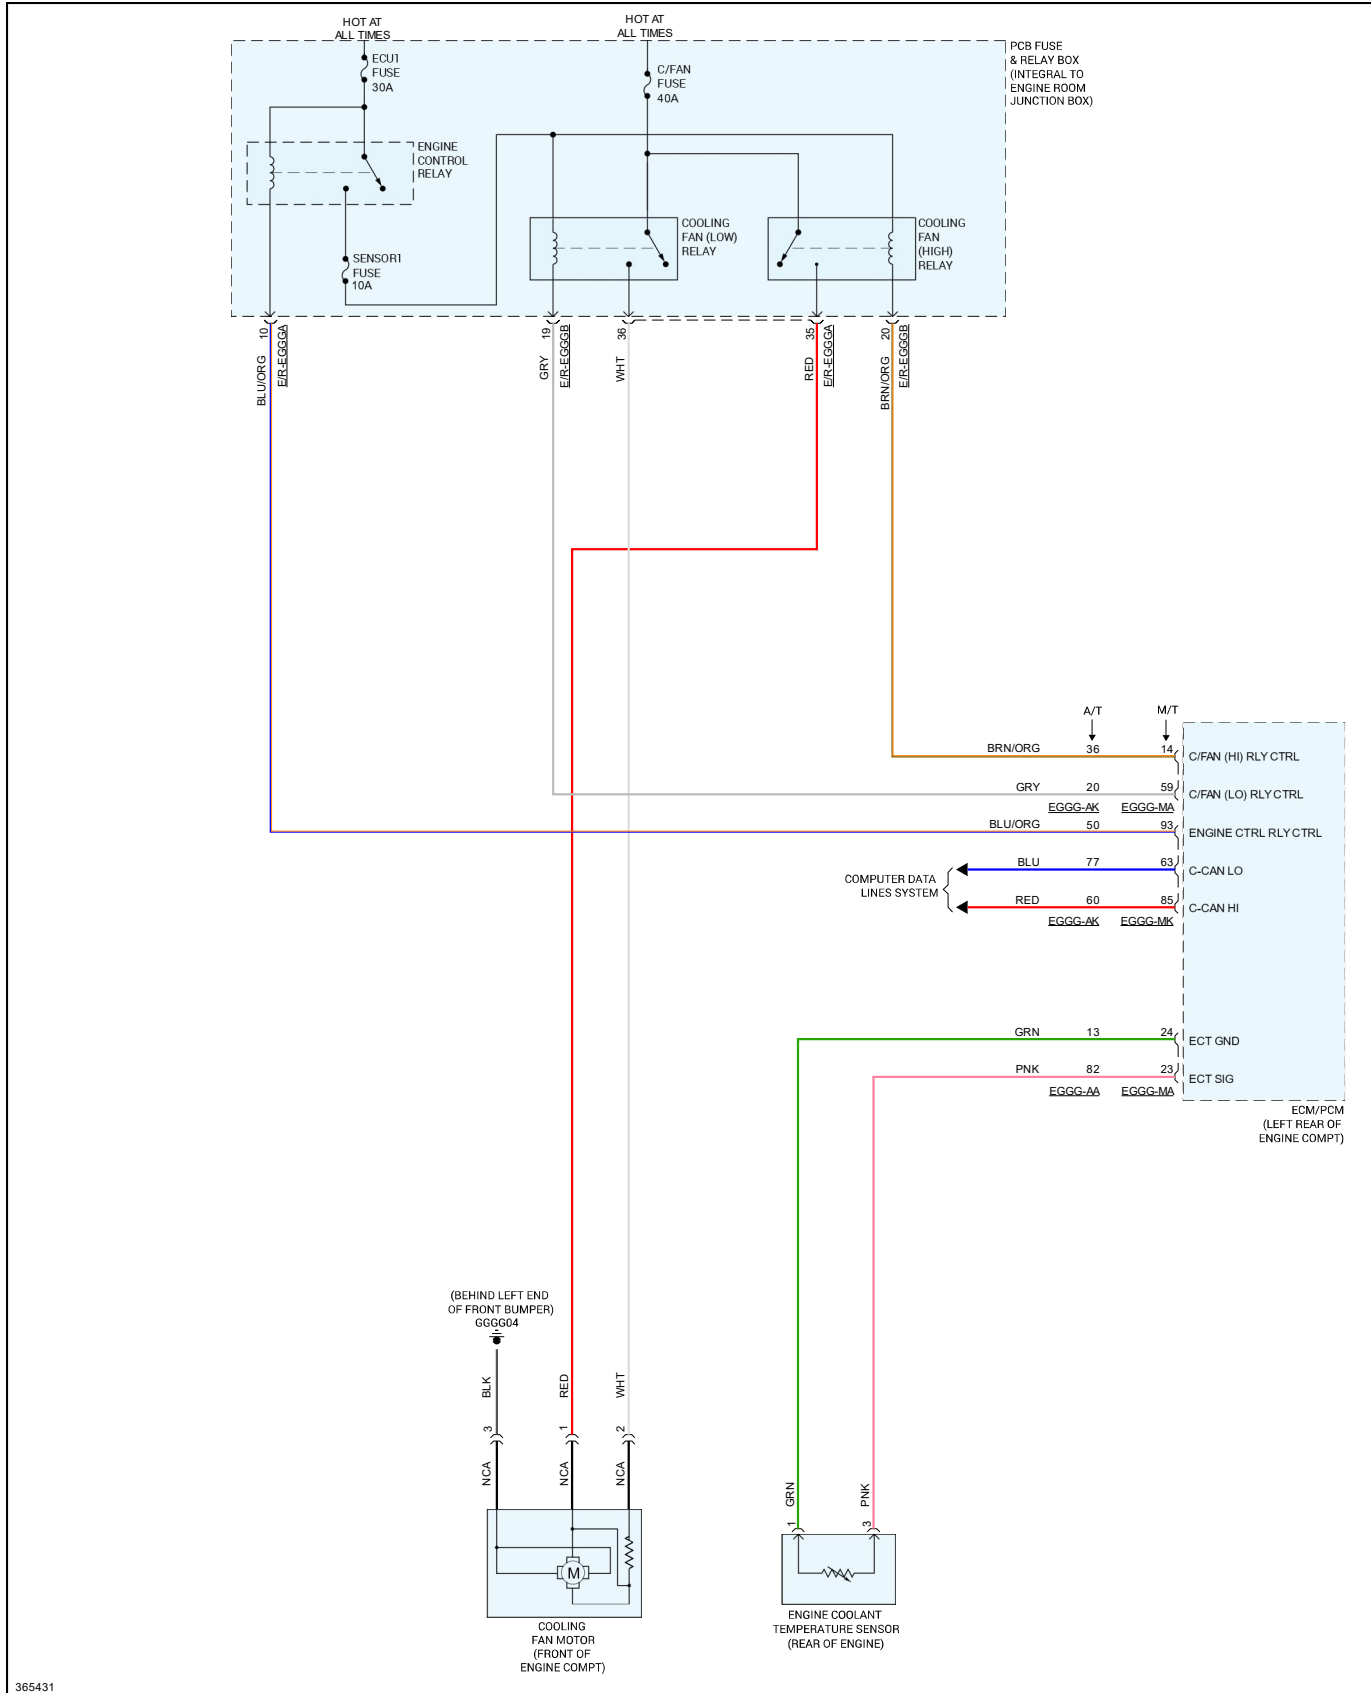

2013 Kia Rio L4-1.6L

Vehicle > Engine, Cooling and Exhaust > Cooling System > Radiator Cooling Fan > Diagrams > Electrical - Interactive Color (Non OE)

Cooling Fans - Page 1 of 1

365431