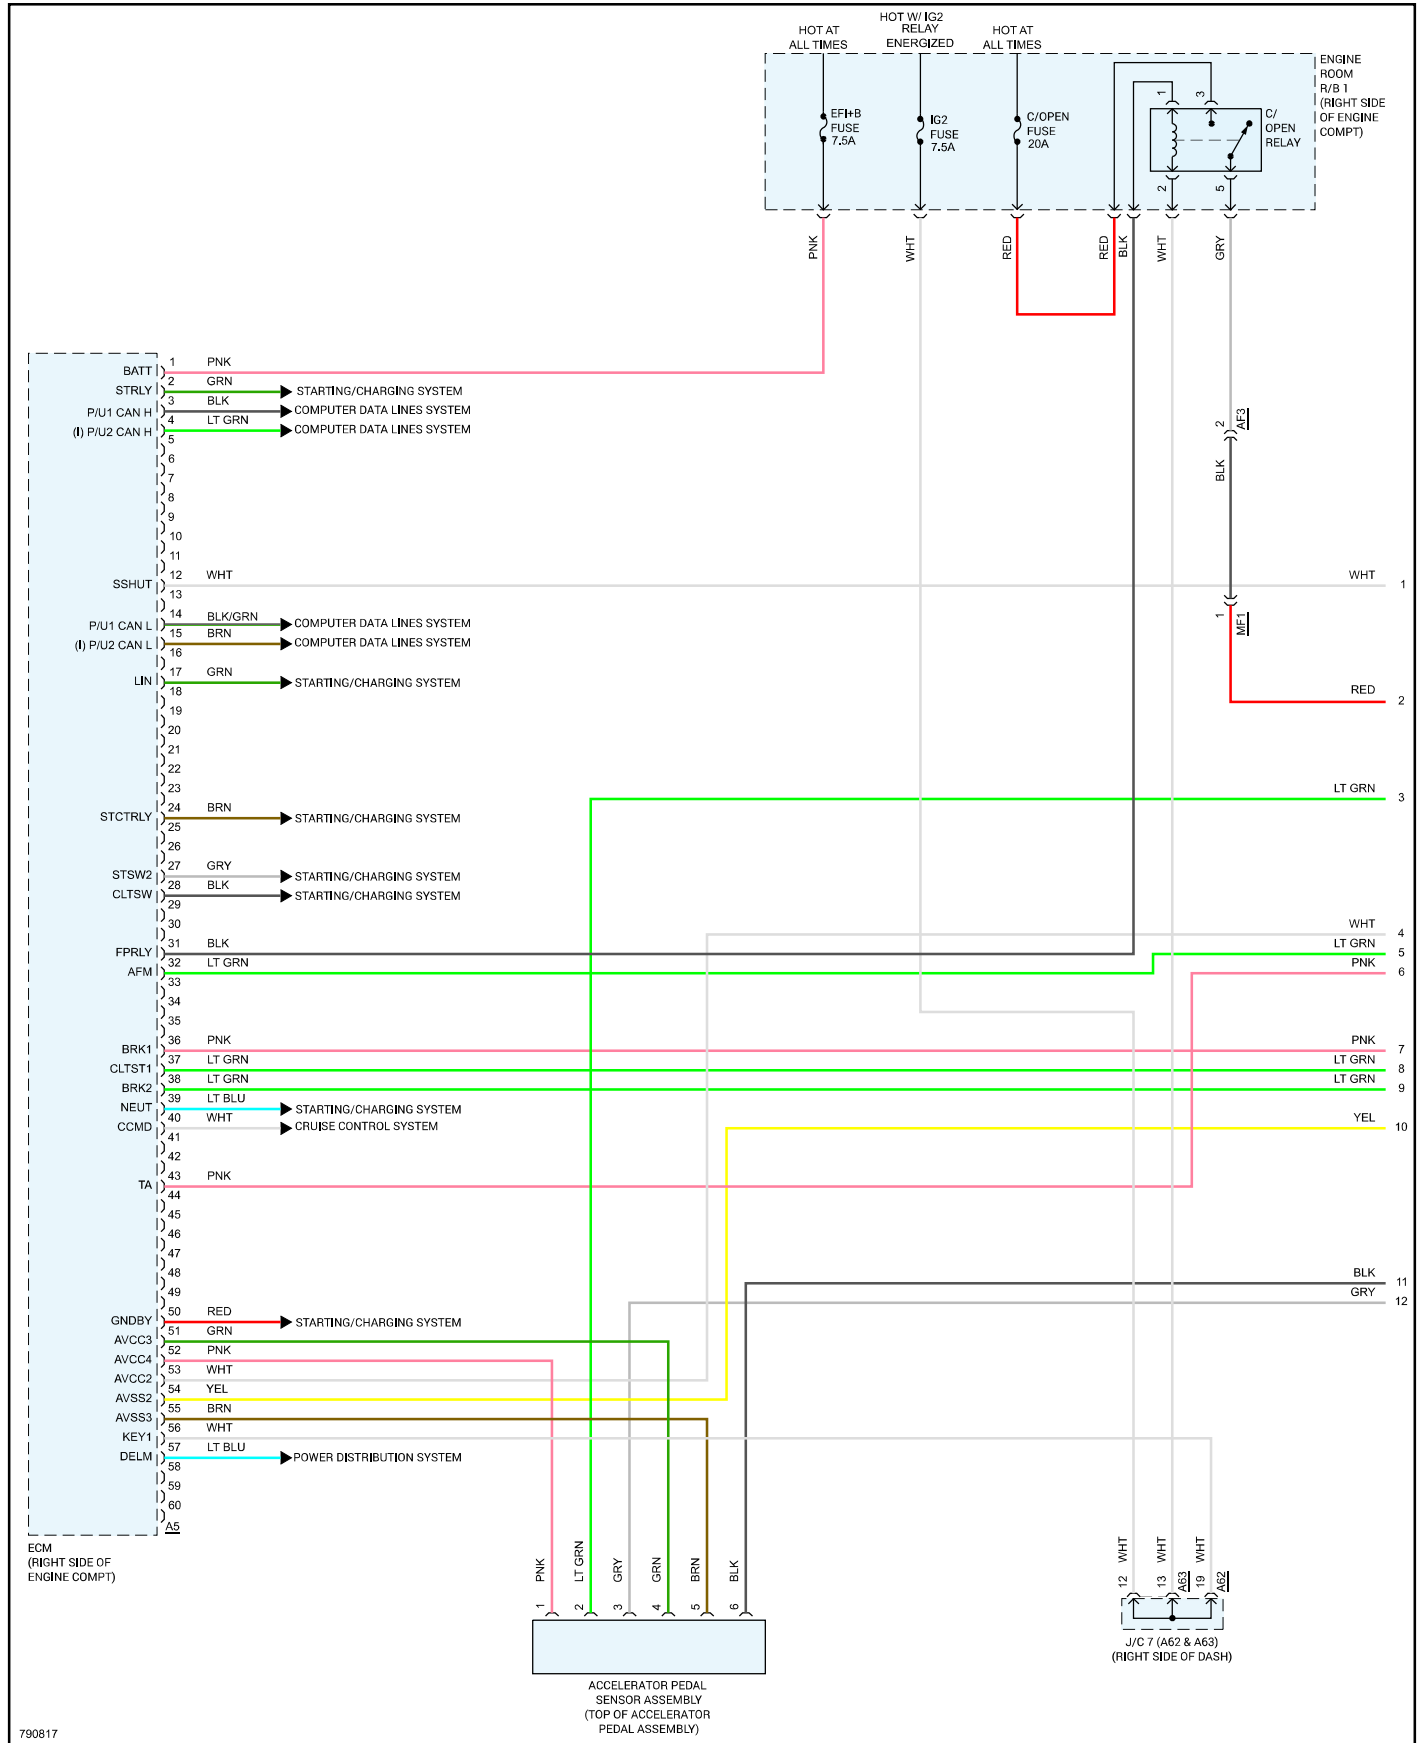

# 2022 Toyota 86 F4-2.4L (FA24)

## Vehicle > Powertrain Management > Diagrams > Electrical - Interactive Color (Non OE)

### Engine Controls - Page 1 of 6

# 2022 Toyota 86 F4-2.4L (FA24)

Vehicle > Powertrain Management > Diagrams > Electrical - Interactive Color (Non OE)

Engine Controls - Page 2 of 6

2022 Toyota 86 F4-2.4L (FA24)

Vehicle > Powertrain Management > Diagrams > Electrical - Interactive Color (Non OE)