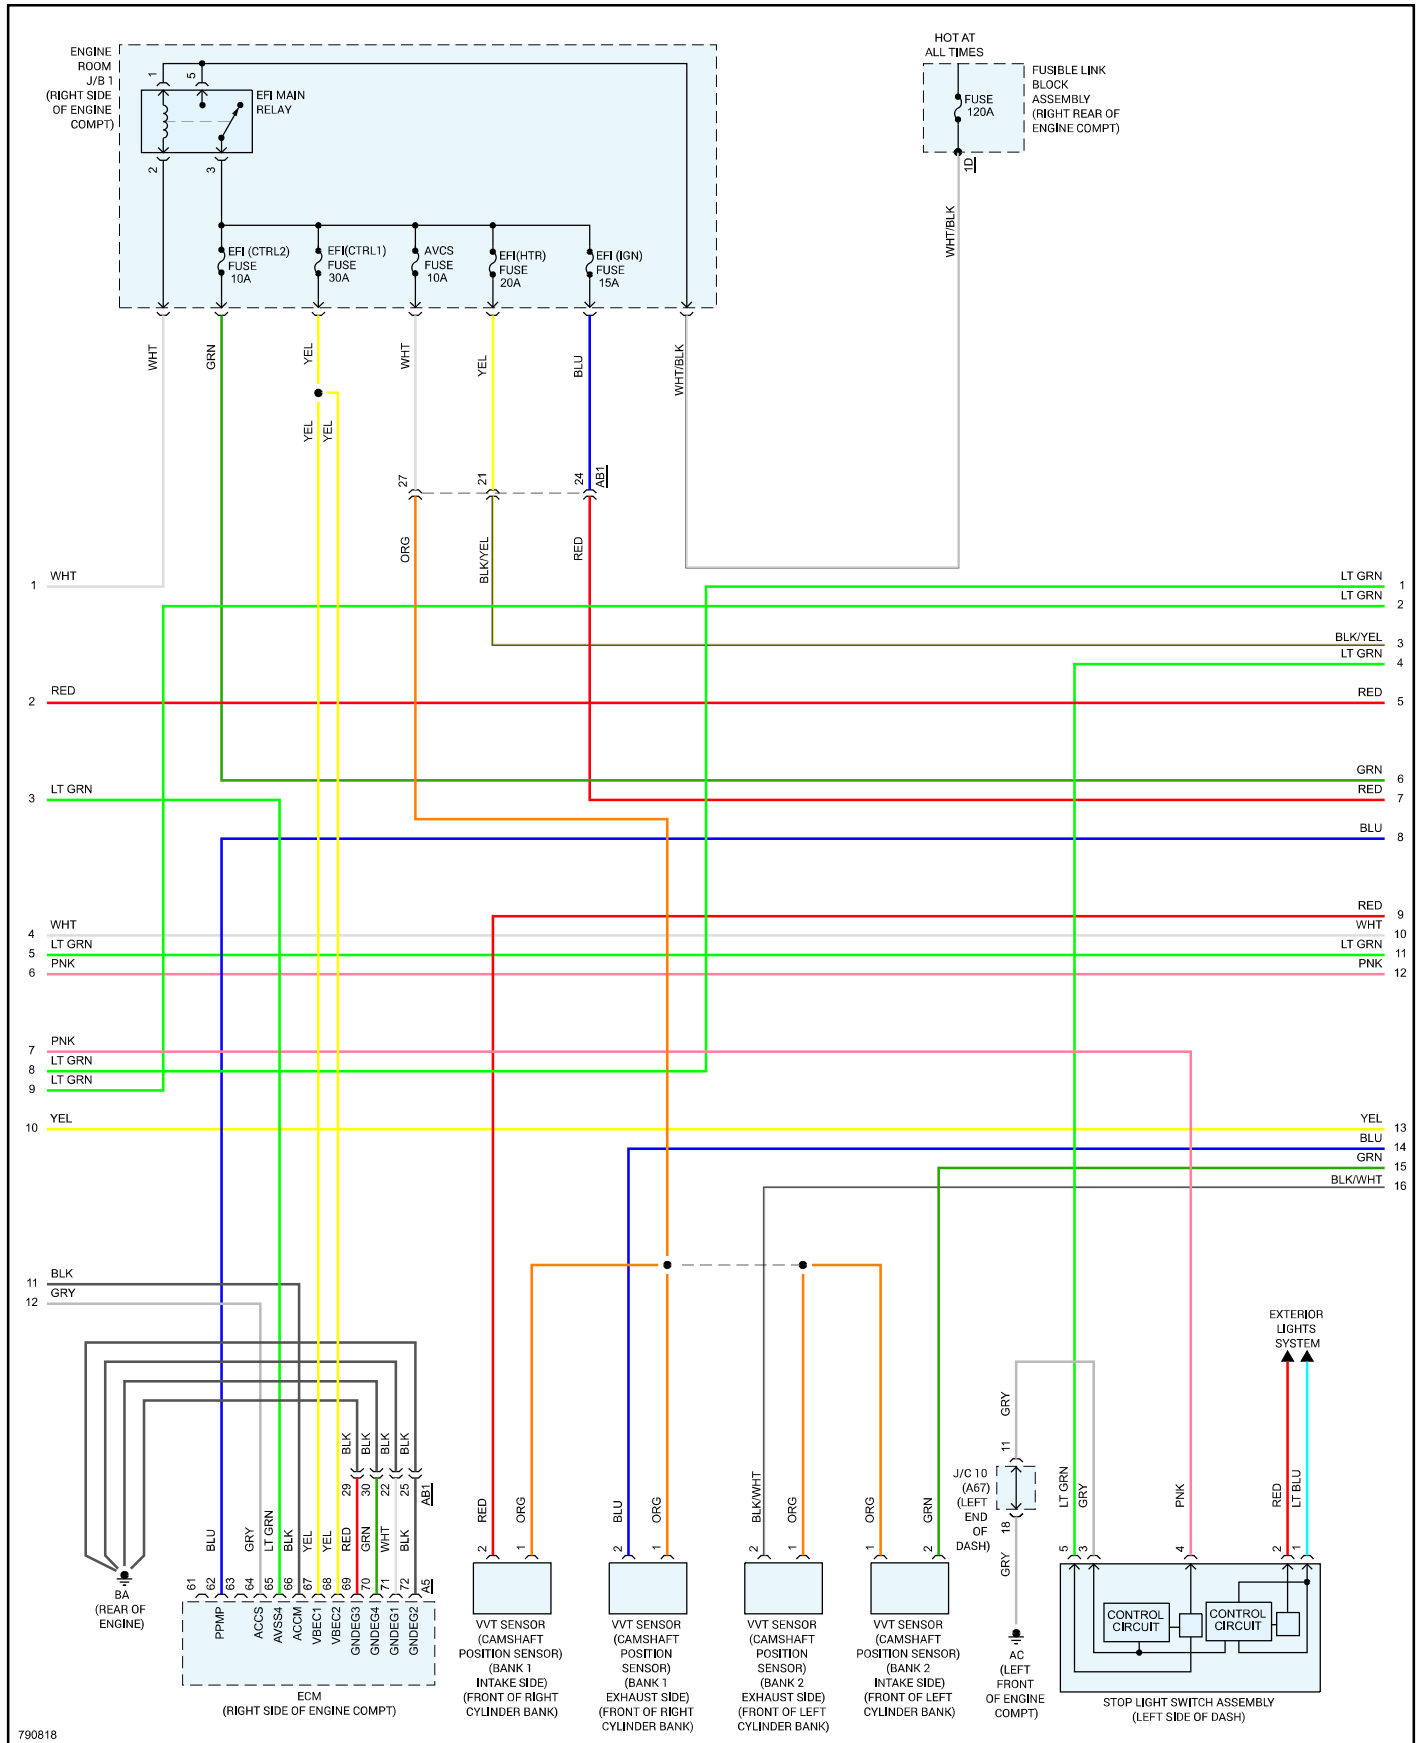

## Vehicle > Powertrain Management > Diagrams > Electrical - Interactive Color (Non OE)

### Engine Controls - Page 1 of 6

# 2022 Toyota 86 F4-2.4L (FA24)

Vehicle > Powertrain Management > Diagrams > Electrical - Interactive Color (Non OE)

Engine Controls - Page 2 of 6

2022 Toyota 86 F4-2.4L (FA24)

Vehicle > Powertrain Management > Diagrams > Electrical - Interactive Color (Non OE)

Engine Controls - Page 3 of 6

2022 Toyota 86 F4-2.4L (FA24)

Vehicle > Powertrain Management > Diagrams > Electrical - Interactive Color (Non OE)

Engine Controls - Page 4 of 6