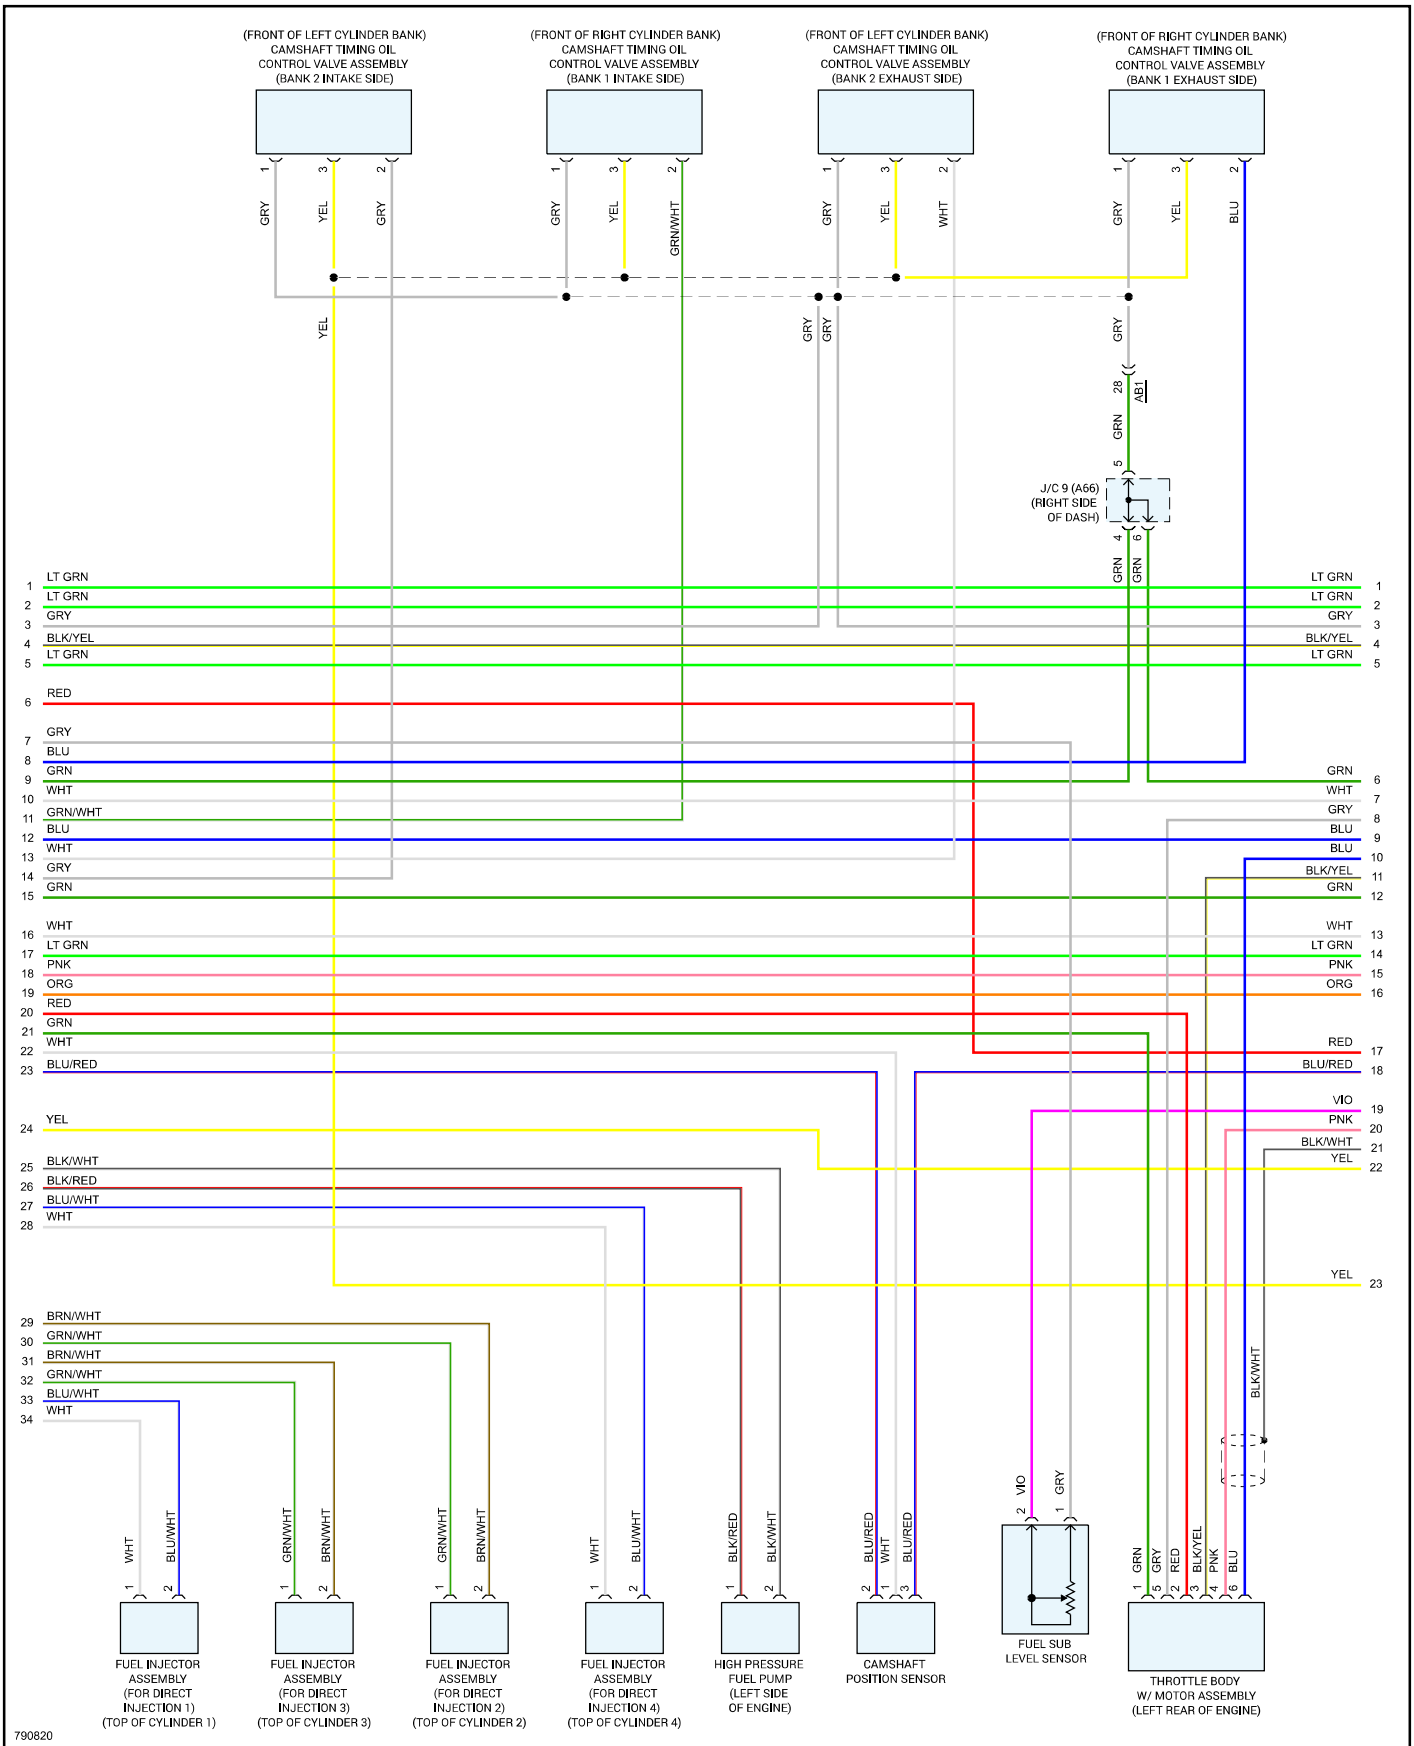

### Engine Controls - Page 1 of 6

# 2022 Toyota 86 F4-2.4L (FA24)

Vehicle > Powertrain Management > Diagrams > Electrical - Interactive Color (Non OE)

Engine Controls - Page 2 of 6

2022 Toyota 86 F4-2.4L (FA24)

Vehicle > Powertrain Management > Diagrams > Electrical - Interactive Color (Non OE)

Engine Controls - Page 3 of 6

2022 Toyota 86 F4-2.4L (FA24)

Vehicle > Powertrain Management > Diagrams > Electrical - Interactive Color (Non OE)

Engine Controls - Page 4 of 6

### 2022 Toyota 86 F4-2.4L (FA24)

Vehicle > Powertrain Management > Diagrams > Electrical - Interactive Color (Non OE)

Engine Controls - Page 5 of 6

2022 Toyota 86 F4-2.4L (FA24)

Vehicle > Powertrain Management > Diagrams > Electrical - Interactive Color (Non OE)