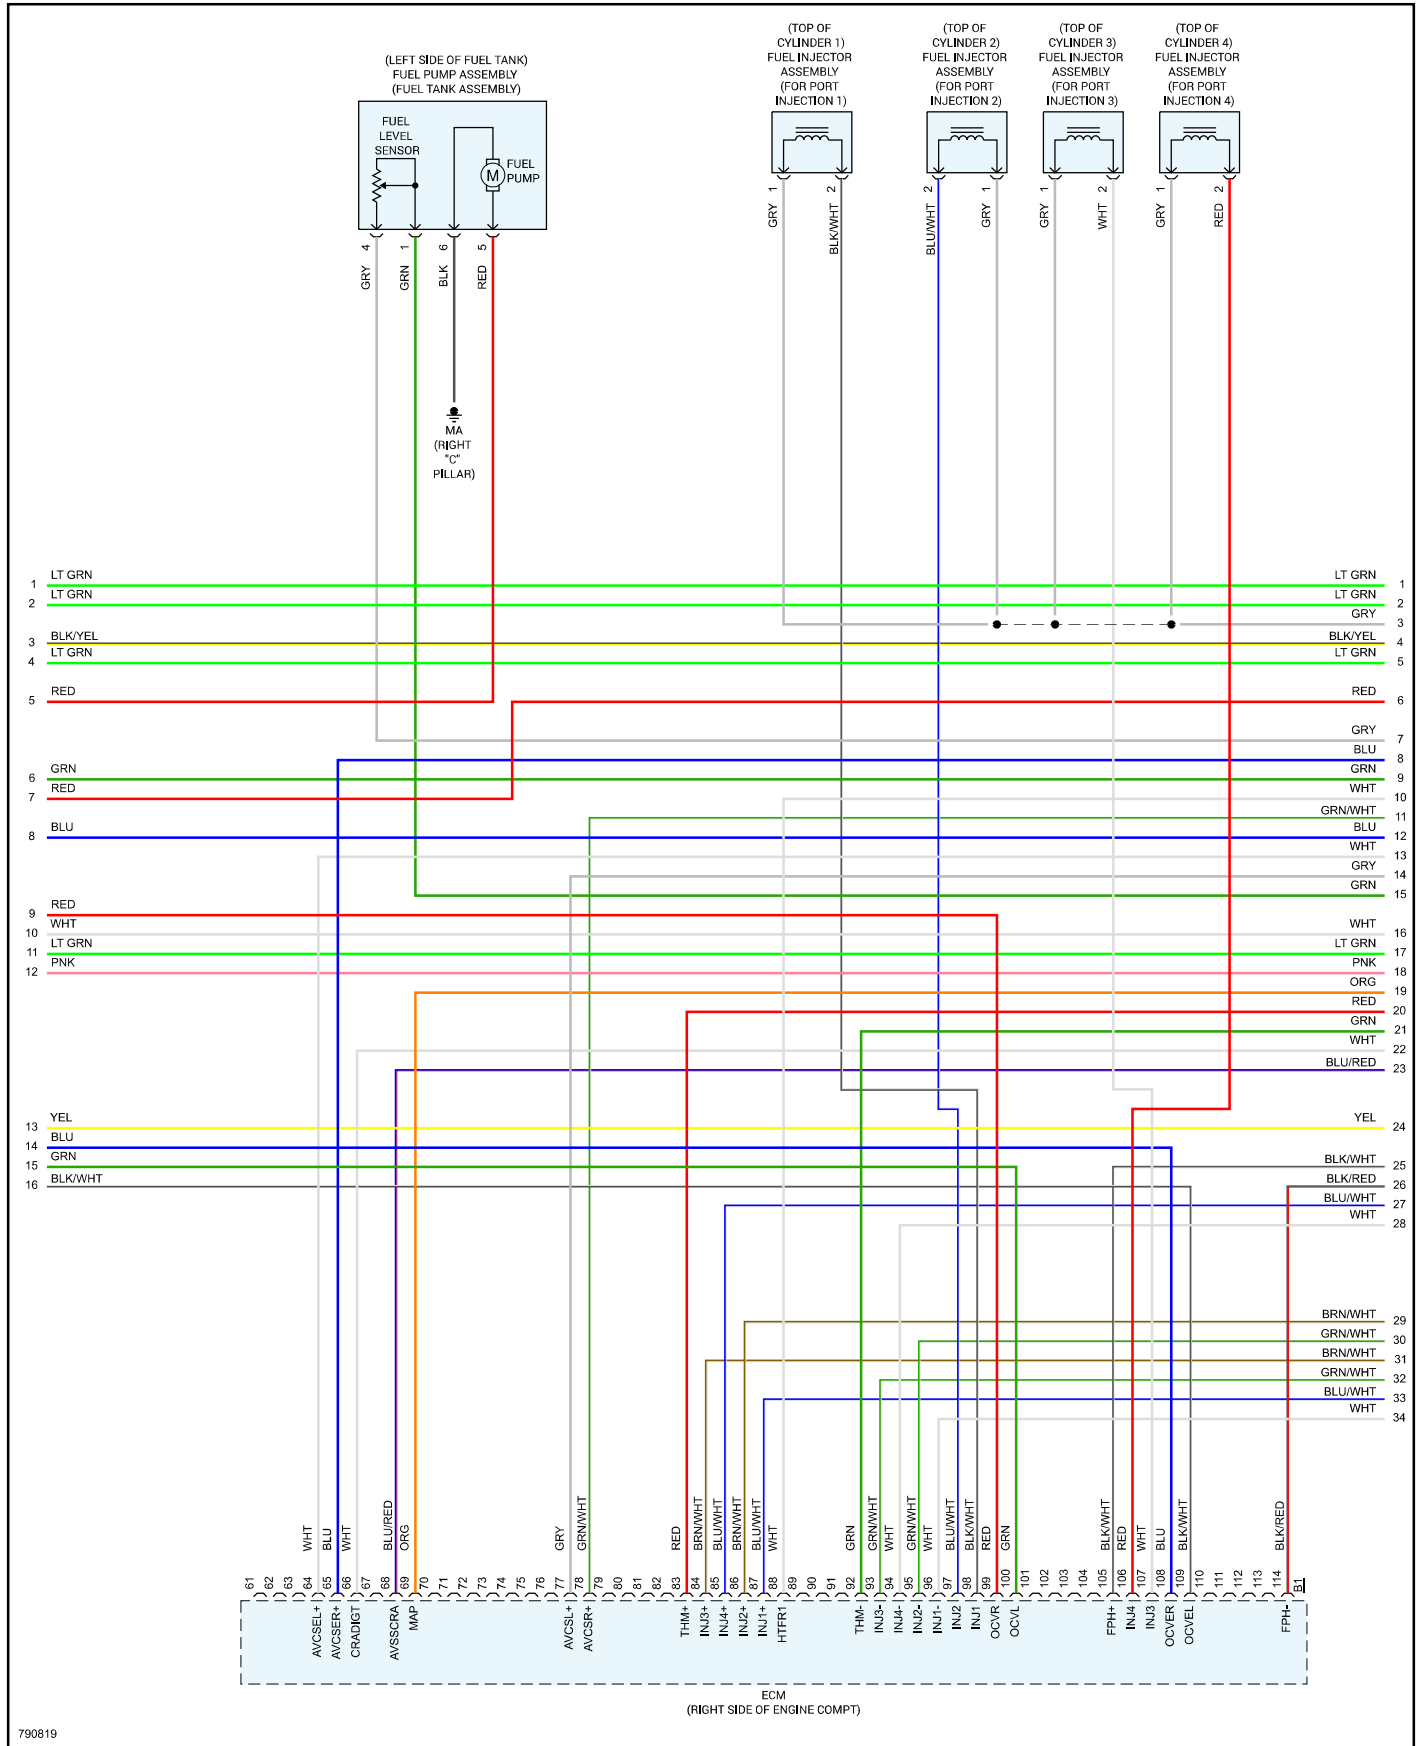

### Engine Controls - Page 1 of 6

# 2022 Toyota 86 F4-2.4L (FA24)

Vehicle > Powertrain Management > Diagrams > Electrical - Interactive Color (Non OE)

Engine Controls - Page 2 of 6

2022 Toyota 86 F4-2.4L (FA24)

Vehicle > Powertrain Management > Diagrams > Electrical - Interactive Color (Non OE)

Engine Controls - Page 3 of 6

2022 Toyota 86 F4-2.4L (FA24)

Vehicle > Powertrain Management > Diagrams > Electrical - Interactive Color (Non OE)

Engine Controls - Page 4 of 6

### 2022 Toyota 86 F4-2.4L (FA24)

Vehicle > Powertrain Management > Diagrams > Electrical - Interactive Color (Non OE)

Engine Controls - Page 5 of 6

2022 Toyota 86 F4-2.4L (FA24)

Vehicle > Powertrain Management > Diagrams > Electrical - Interactive Color (Non OE)