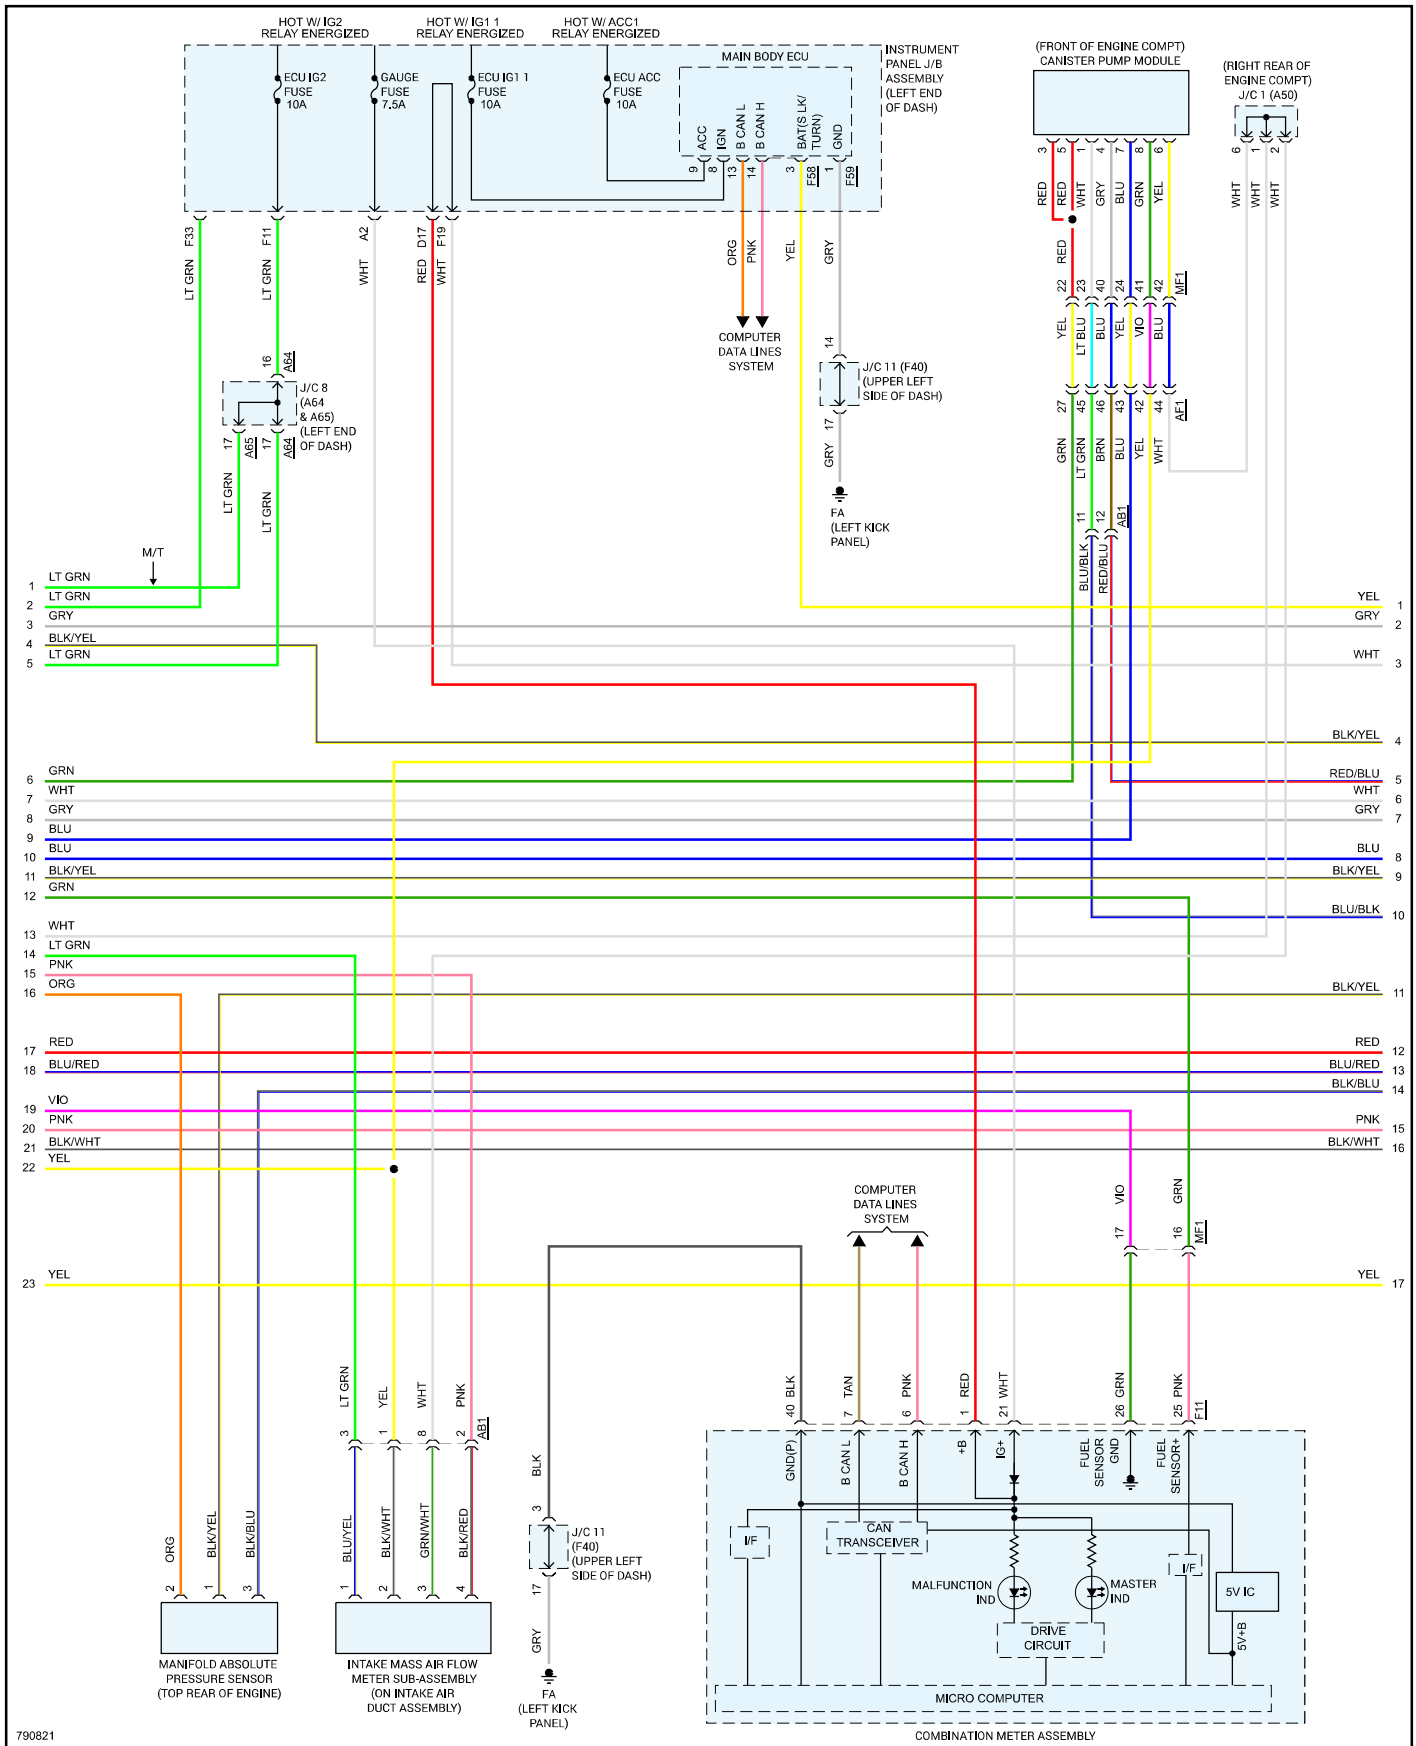

# 2022 Toyota 86 F4-2.4L (FA24)

Vehicle > Powertrain Management > Diagrams > Electrical - Interactive Color (Non OE)

Engine Controls - Page 2 of 6

2022 Toyota 86 F4-2.4L (FA24)

Vehicle > Powertrain Management > Diagrams > Electrical - Interactive Color (Non OE)

Engine Controls - Page 3 of 6

2022 Toyota 86 F4-2.4L (FA24)

Vehicle > Powertrain Management > Diagrams > Electrical - Interactive Color (Non OE)

Engine Controls - Page 4 of 6

### 2022 Toyota 86 F4-2.4L (FA24)

Vehicle > Powertrain Management > Diagrams > Electrical - Interactive Color (Non OE)

Engine Controls - Page 5 of 6

2022 Toyota 86 F4-2.4L (FA24)

Vehicle > Powertrain Management > Diagrams > Electrical - Interactive Color (Non OE)

Engine Controls - Page 6 of 6

790822