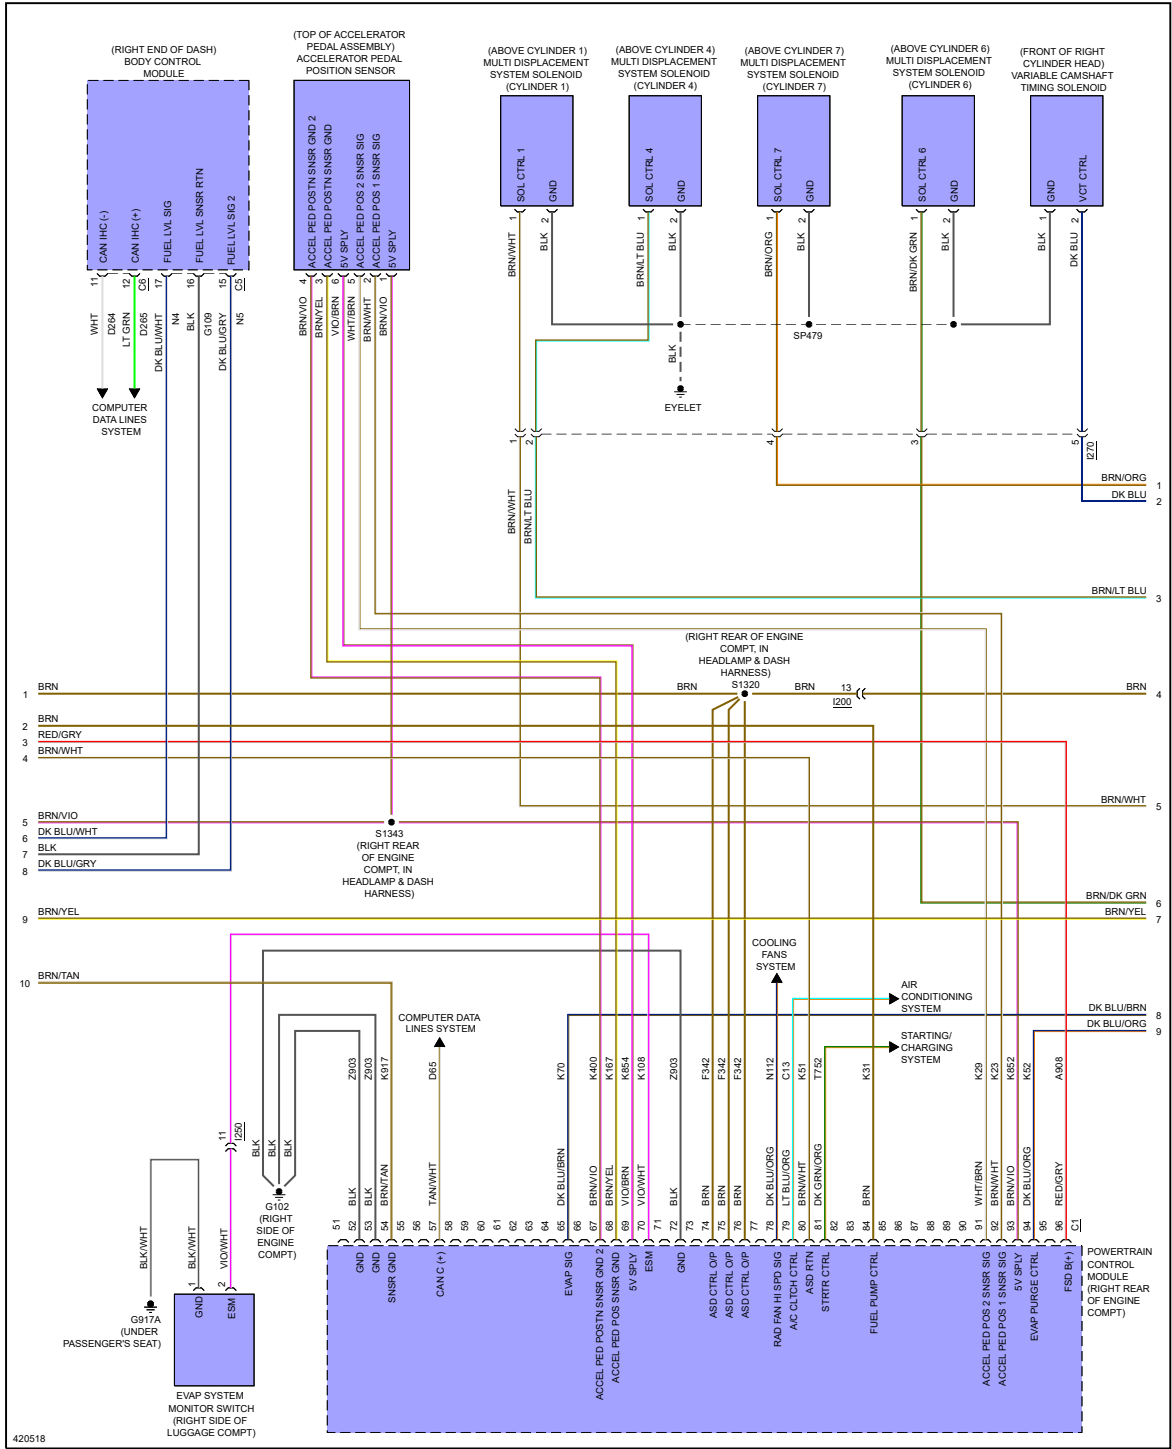

ENGINE PERFORMANCE > 6.4L

Fig 1: 6.4L, Engine Performance Circuit (1 of 5)

Fig 2: 6.4L, Engine Performance Circuit (2 of 5)

420518

Fig 3: 6.4L, Engine Performance Circuit (3 of 5)

Fig 4: 6.4L, Engine Performance Circuit (4 of 5)

Fig 5: 6.4L, Engine Performance Circuit (5 of 5)

"If your car is beat down, bring it to P-Town!"