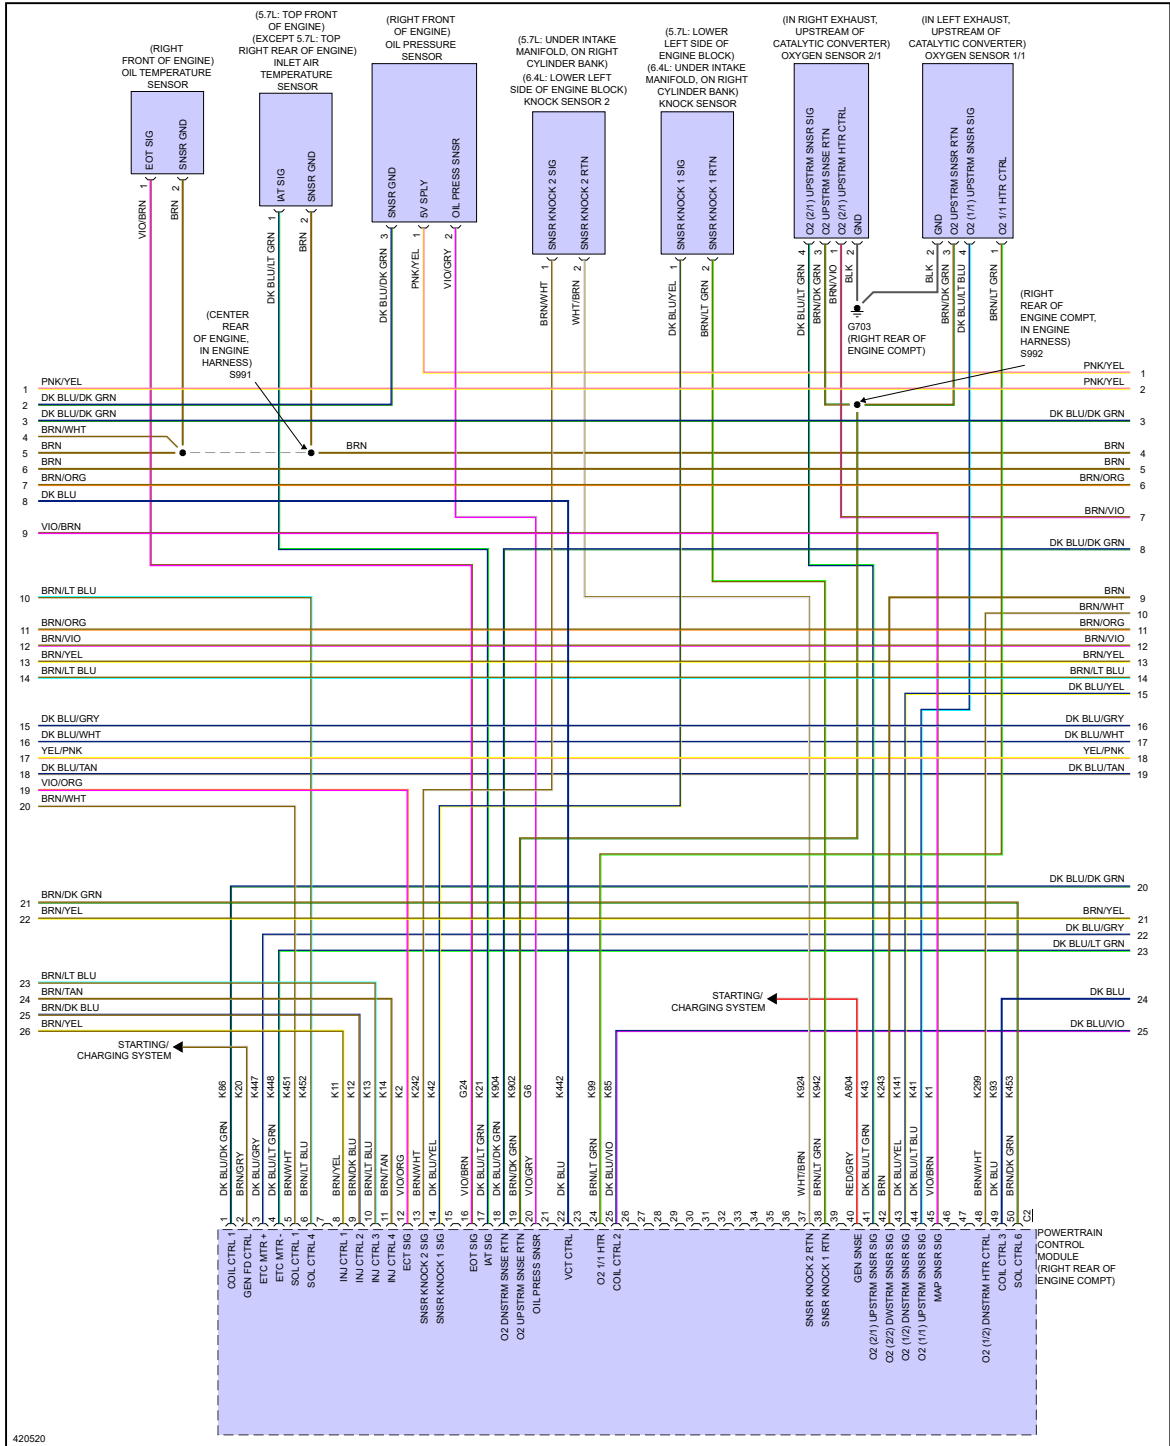

ENGINE PERFORMANCE > 6.4L

Fig 1: 6.4L, Engine Performance Circuit (1 of 5)

Fig 2: 6.4L, Engine Performance Circuit (2 of 5)

420518

Fig 3: 6.4L, Engine Performance Circuit (3 of 5)

Fig 4: 6.4L, Engine Performance Circuit (4 of 5)

Fig 5: 6.4L, Engine Performance Circuit (5 of 5)

"If your car is beat down, bring it to P-Town!"