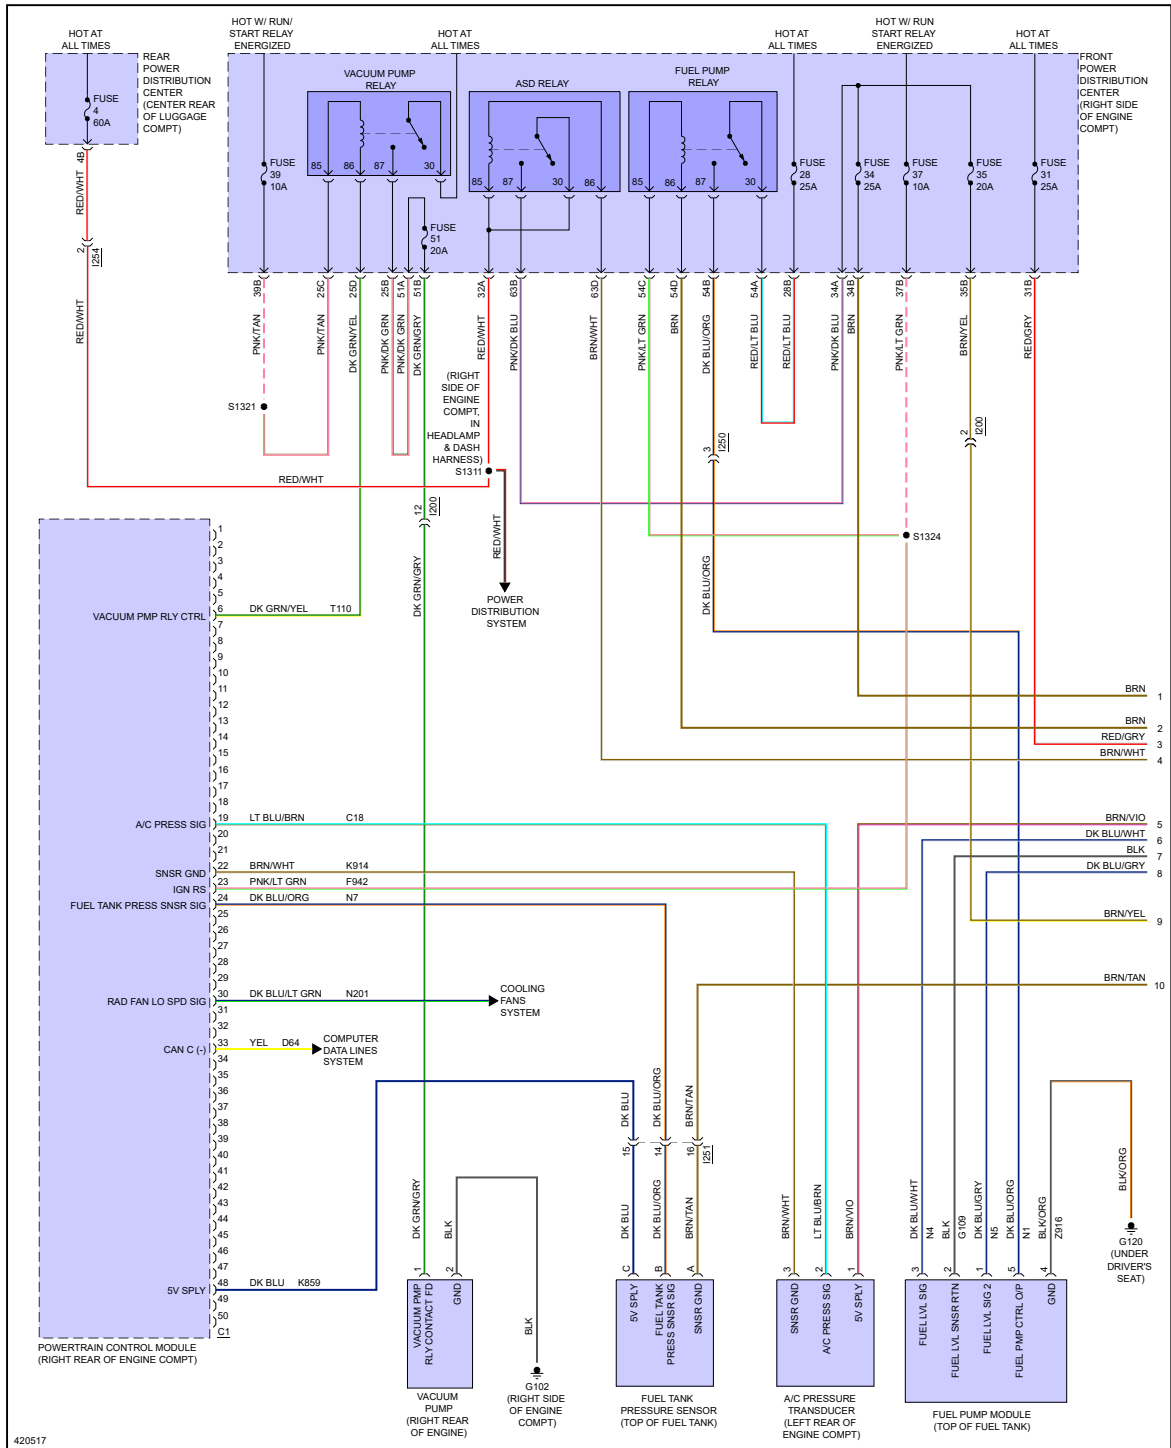

ENGINE PERFORMANCE > 6.4L

Fig 1: 6.4L, Engine Performance Circuit (1 of 5)

Fig 2: 6.4L, Engine Performance Circuit (2 of 5)

420518

Fig 3: 6.4L, Engine Performance Circuit (3 of 5)

Fig 4: 6.4L, Engine Performance Circuit (4 of 5)

Fig 5: 6.4L, Engine Performance Circuit (5 of 5)

"If your car is beat down, bring it to P-Town!"