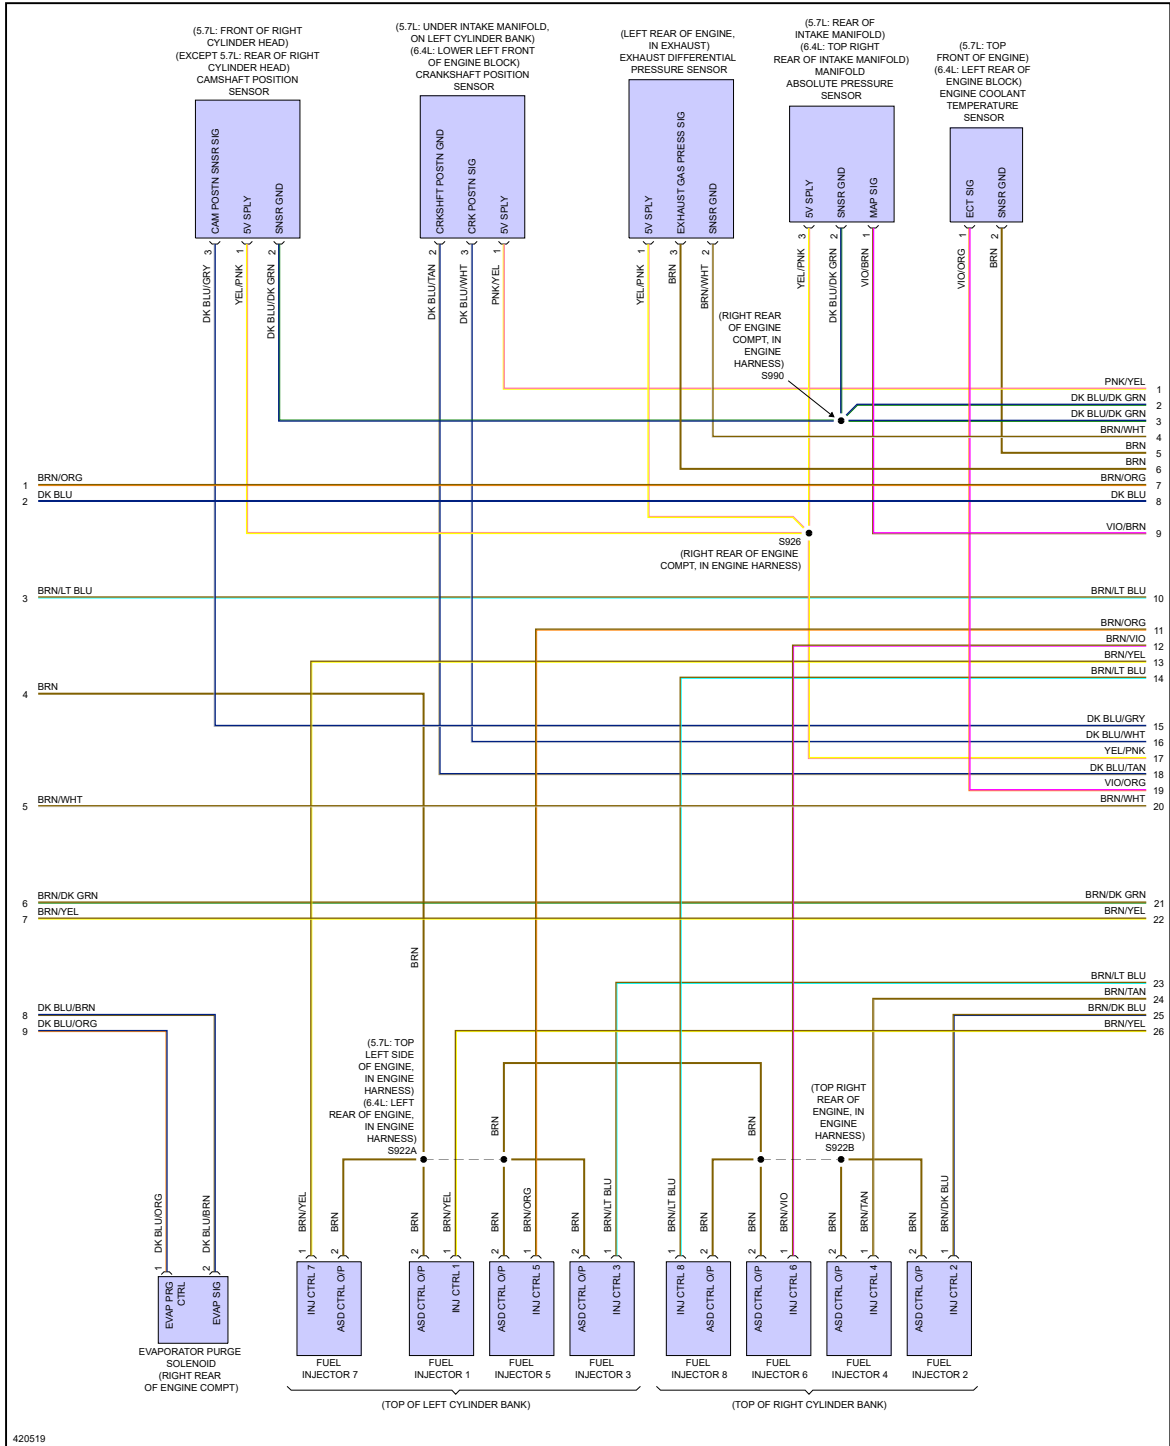

ENGINE PERFORMANCE > 6.4L

Fig 1: 6.4L, Engine Performance Circuit (1 of 5)

Fig 2: 6.4L, Engine Performance Circuit (2 of 5)

420518

Fig 3: 6.4L, Engine Performance Circuit (3 of 5)

Fig 4: 6.4L, Engine Performance Circuit (4 of 5)

Fig 5: 6.4L, Engine Performance Circuit (5 of 5)

"If your car is beat down, bring it to P-Town!"