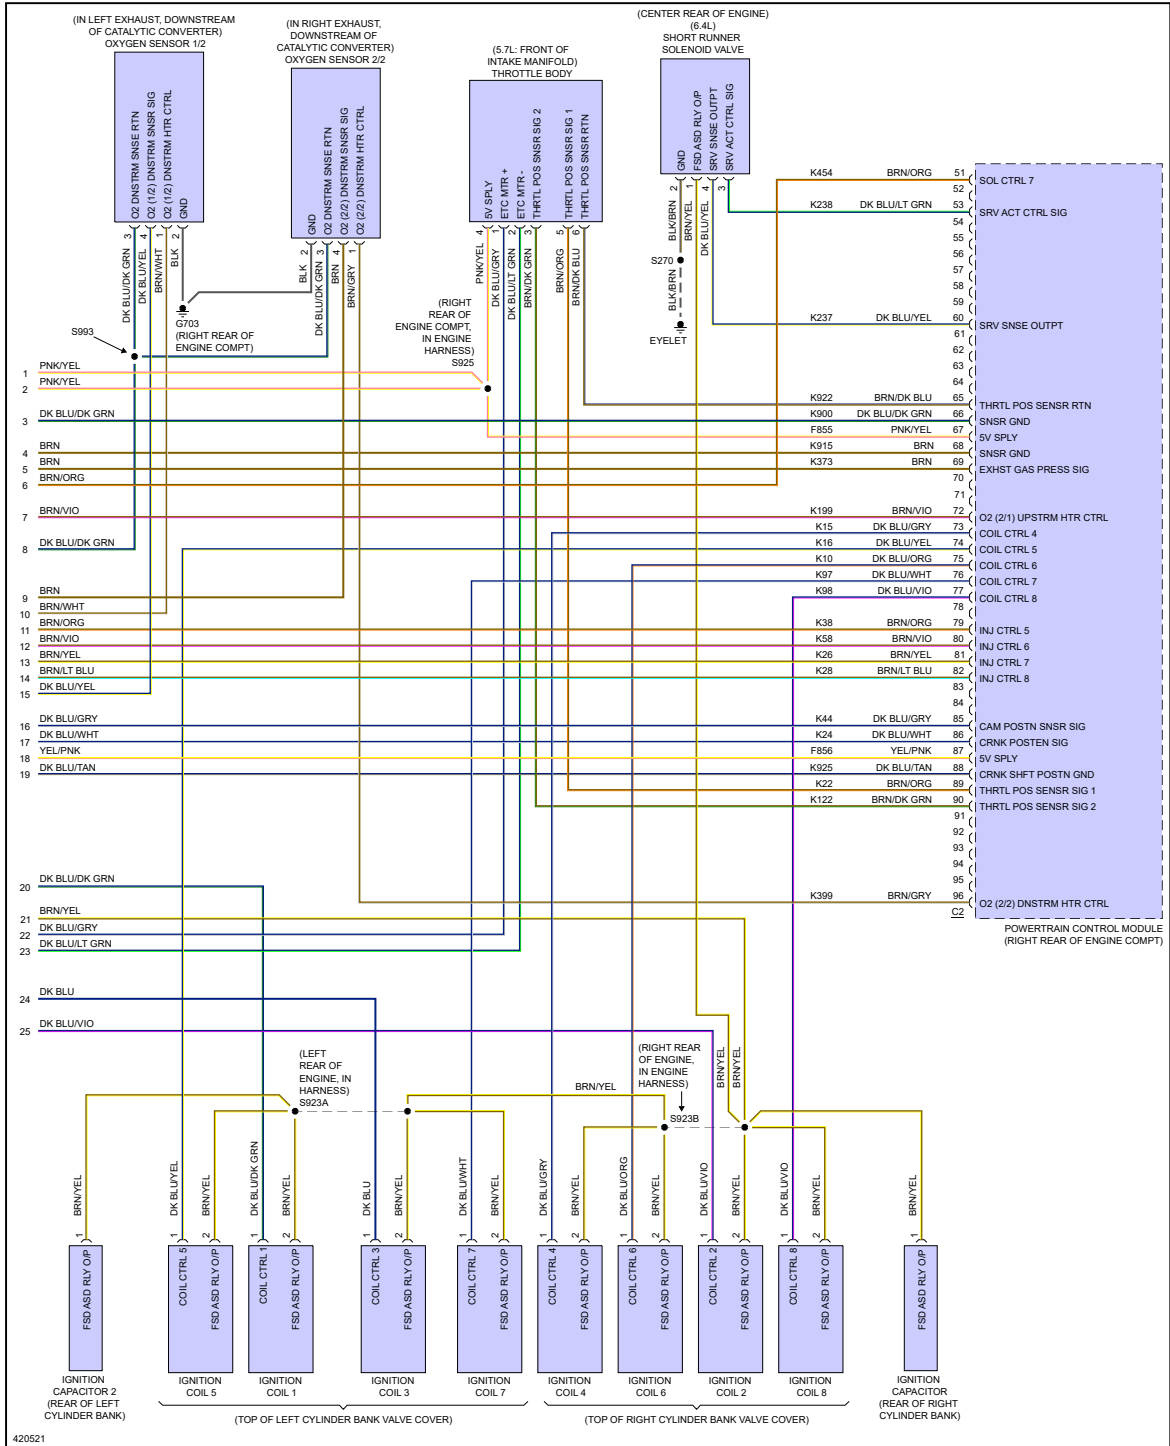

ENGINE PERFORMANCE > 6.4L

Fig 1: 6.4L, Engine Performance Circuit (1 of 5)

Fig 2: 6.4L, Engine Performance Circuit (2 of 5)

420518

Fig 3: 6.4L, Engine Performance Circuit (3 of 5)

Fig 4: 6.4L, Engine Performance Circuit (4 of 5)

Fig 5: 6.4L, Engine Performance Circuit (5 of 5)

"If your car is beat down, bring it to P-Town!"