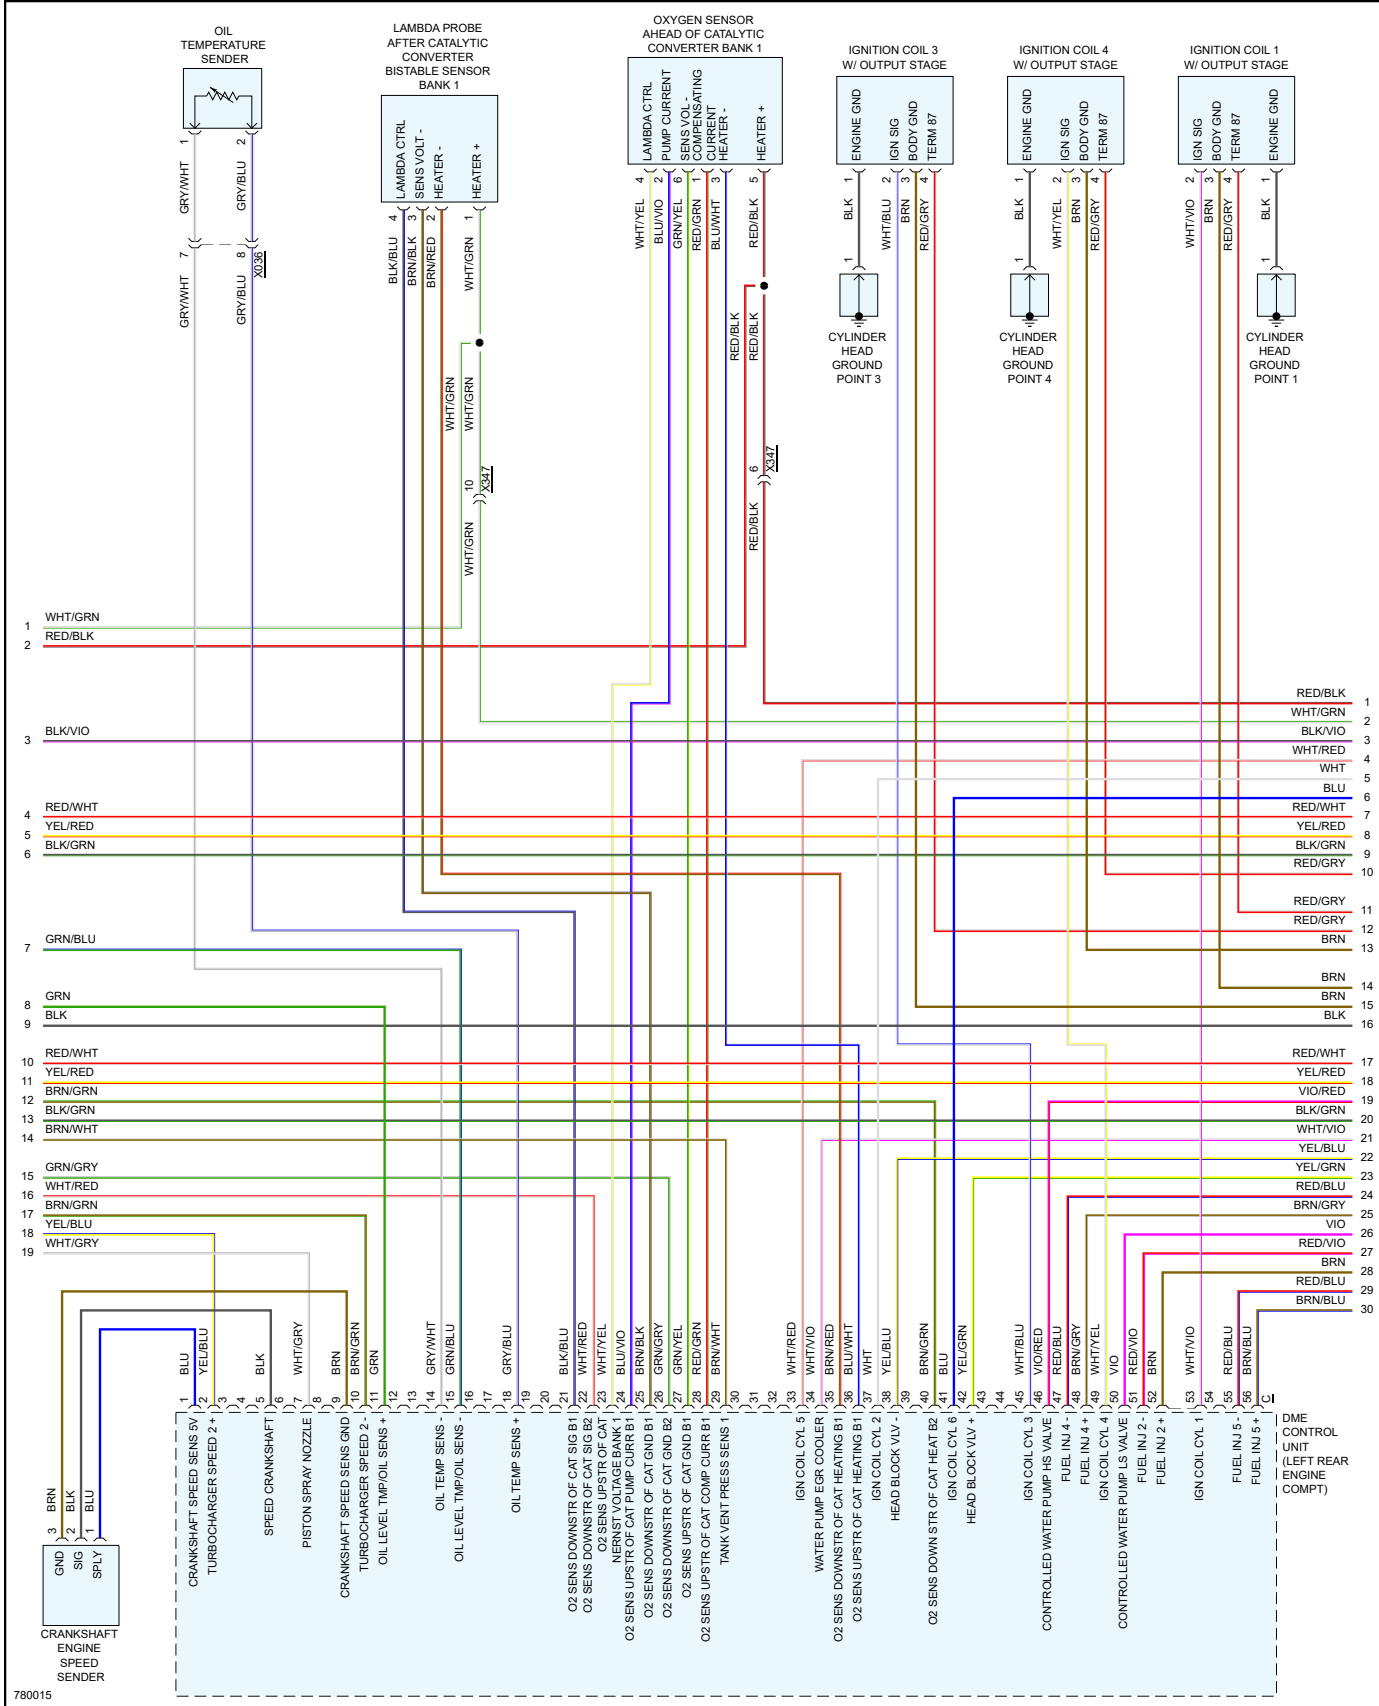

ENGINE CONTROLS

Engine Controls

780014

780015

780016

780017

780020