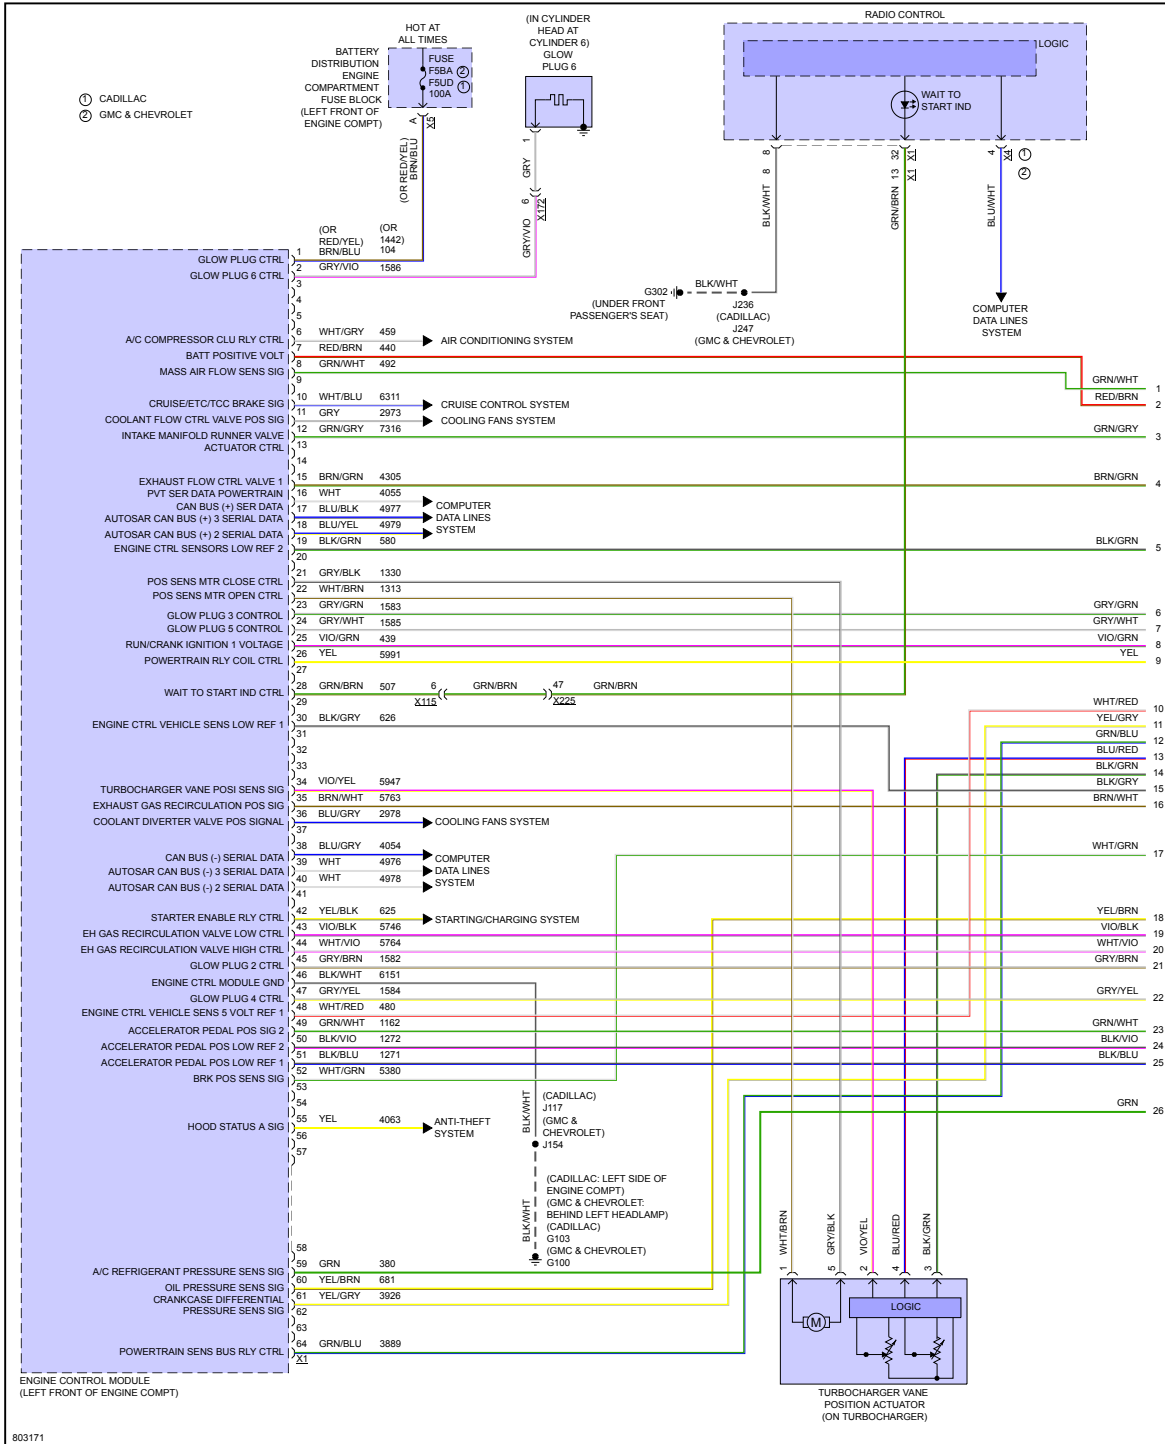

# PRODEMAND

YMMS: 2022 Cadillac Escalade ESV Premium Luxury Platinum  
Engine: 6.2L Eng  
VIN:

Nov 15, 2022  
License:  
Odometer:

## ENGINE PERFORMANCE > 3.0L VIN T

Fig 1: 3.0L VIN T, Engine Performance Circuit (1 of 9)

803171

Fig 2: 3.0L VIN T, Engine Performance Circuit (2 of 9)

803172

Fig 3: 3.0L VIN T, Engine Performance Circuit (3 of 9)

Fig 4: 3.0L VIN T, Engine Performance Circuit (4 of 9)

803174

Fig 6: 3.0L VIN T, Engine Performance Circuit (6 of 9)

Fig 7: 3.0L VIN T, Engine Performance Circuit (7 of 9)

Fig 9: 3.0L VIN T, Engine Performance Circuit (9 of 9)