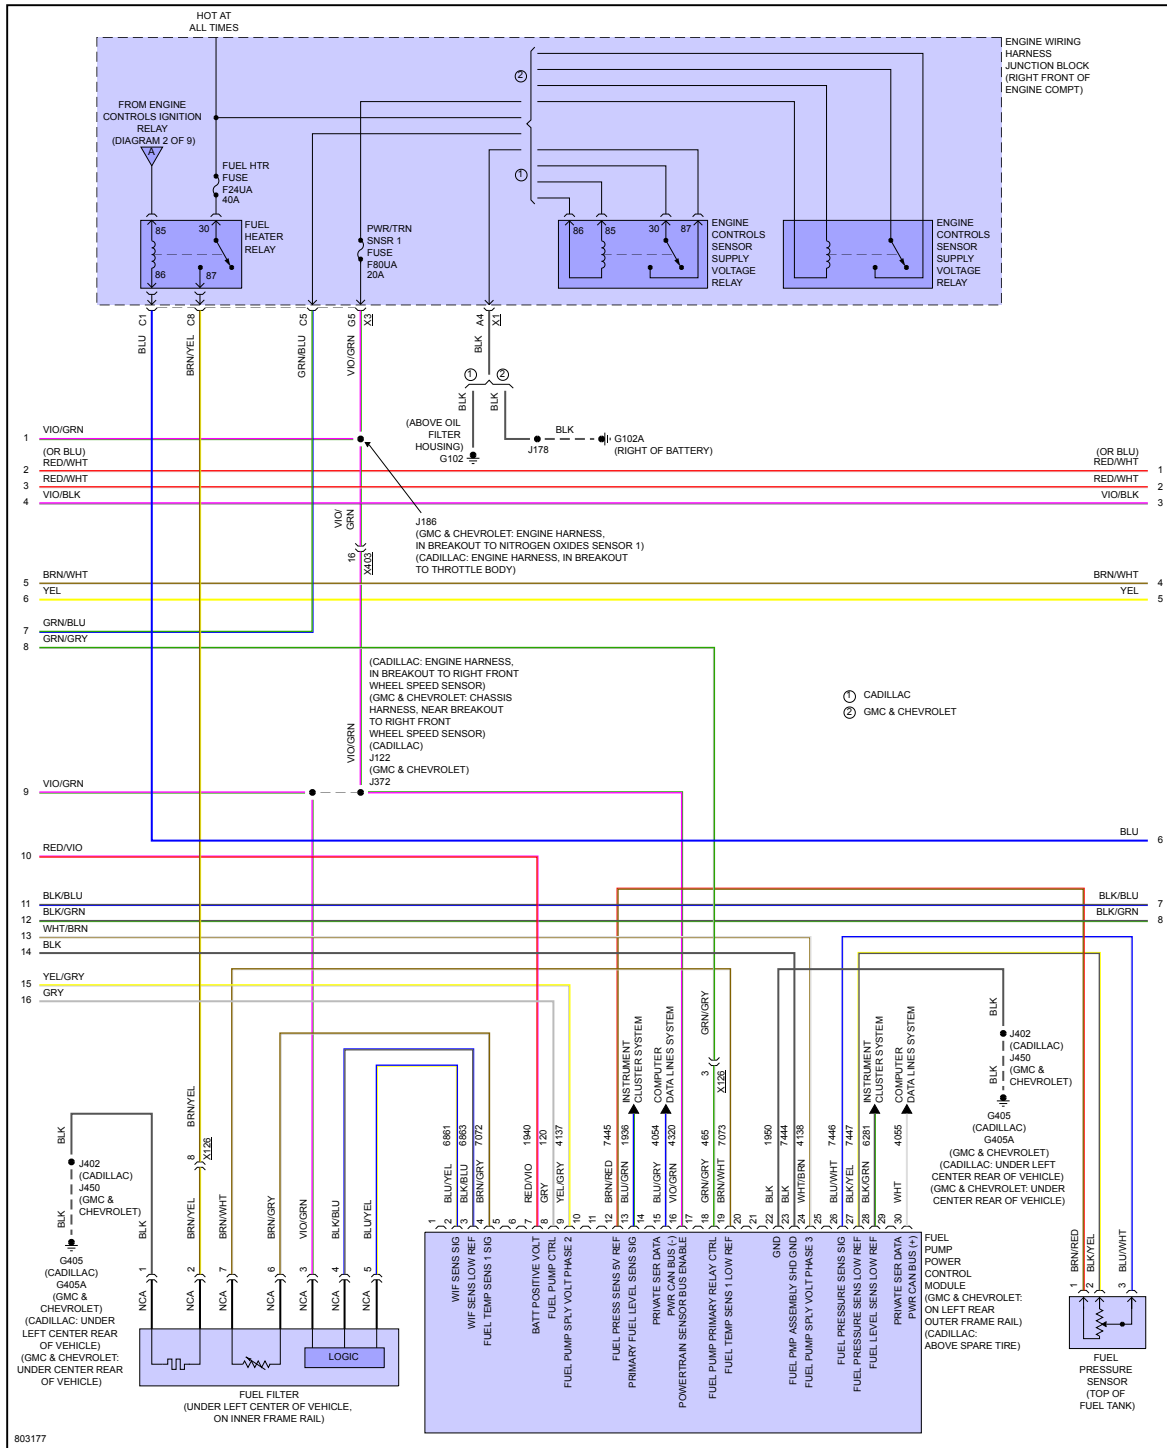

## ENGINE PERFORMANCE > 3.0L VIN T

Fig 1: 3.0L VIN T, Engine Performance Circuit (1 of 9)

803171

Fig 2: 3.0L VIN T, Engine Performance Circuit (2 of 9)

803172

Fig 3: 3.0L VIN T, Engine Performance Circuit (3 of 9)

Fig 4: 3.0L VIN T, Engine Performance Circuit (4 of 9)

803174

Fig 6: 3.0L VIN T, Engine Performance Circuit (6 of 9)

Fig 7: 3.0L VIN T, Engine Performance Circuit (7 of 9)

Fig 9: 3.0L VIN T, Engine Performance Circuit (9 of 9)