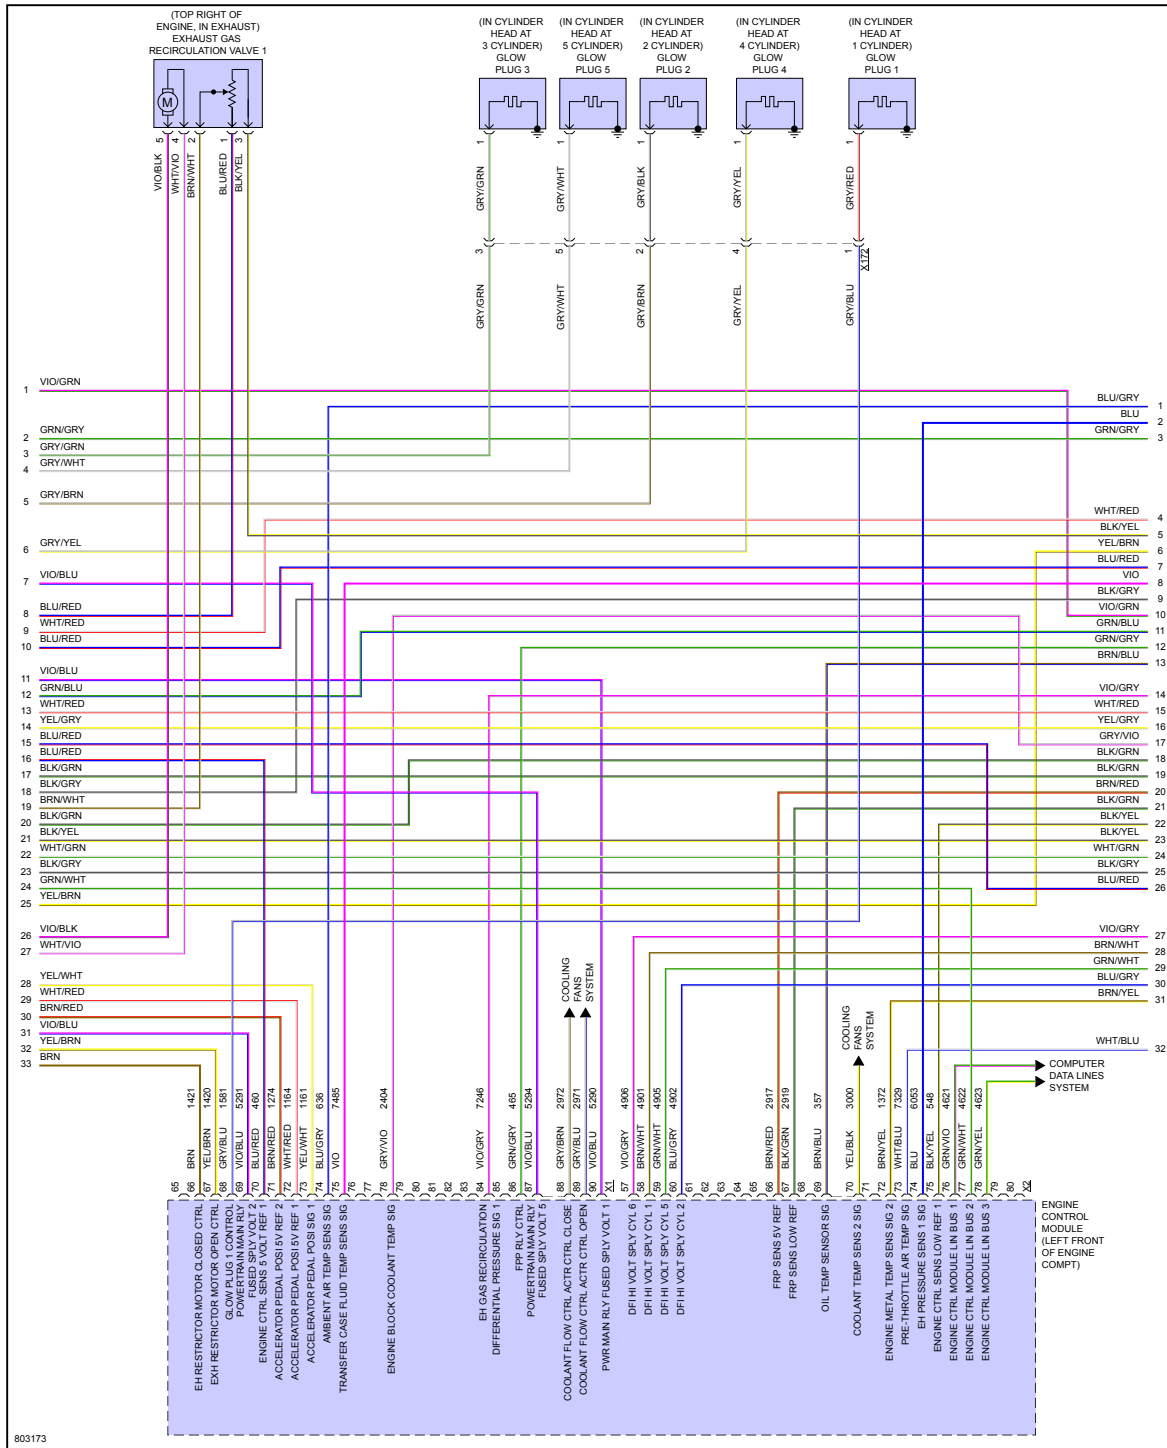

## ENGINE PERFORMANCE > 3.0L VIN T

Fig 1: 3.0L VIN T, Engine Performance Circuit (1 of 9)

803171

Fig 2: 3.0L VIN T, Engine Performance Circuit (2 of 9)

803172

Fig 3: 3.0L VIN T, Engine Performance Circuit (3 of 9)

Fig 4: 3.0L VIN T, Engine Performance Circuit (4 of 9)

803174

Fig 6: 3.0L VIN T, Engine Performance Circuit (6 of 9)

Fig 7: 3.0L VIN T, Engine Performance Circuit (7 of 9)

Fig 9: 3.0L VIN T, Engine Performance Circuit (9 of 9)