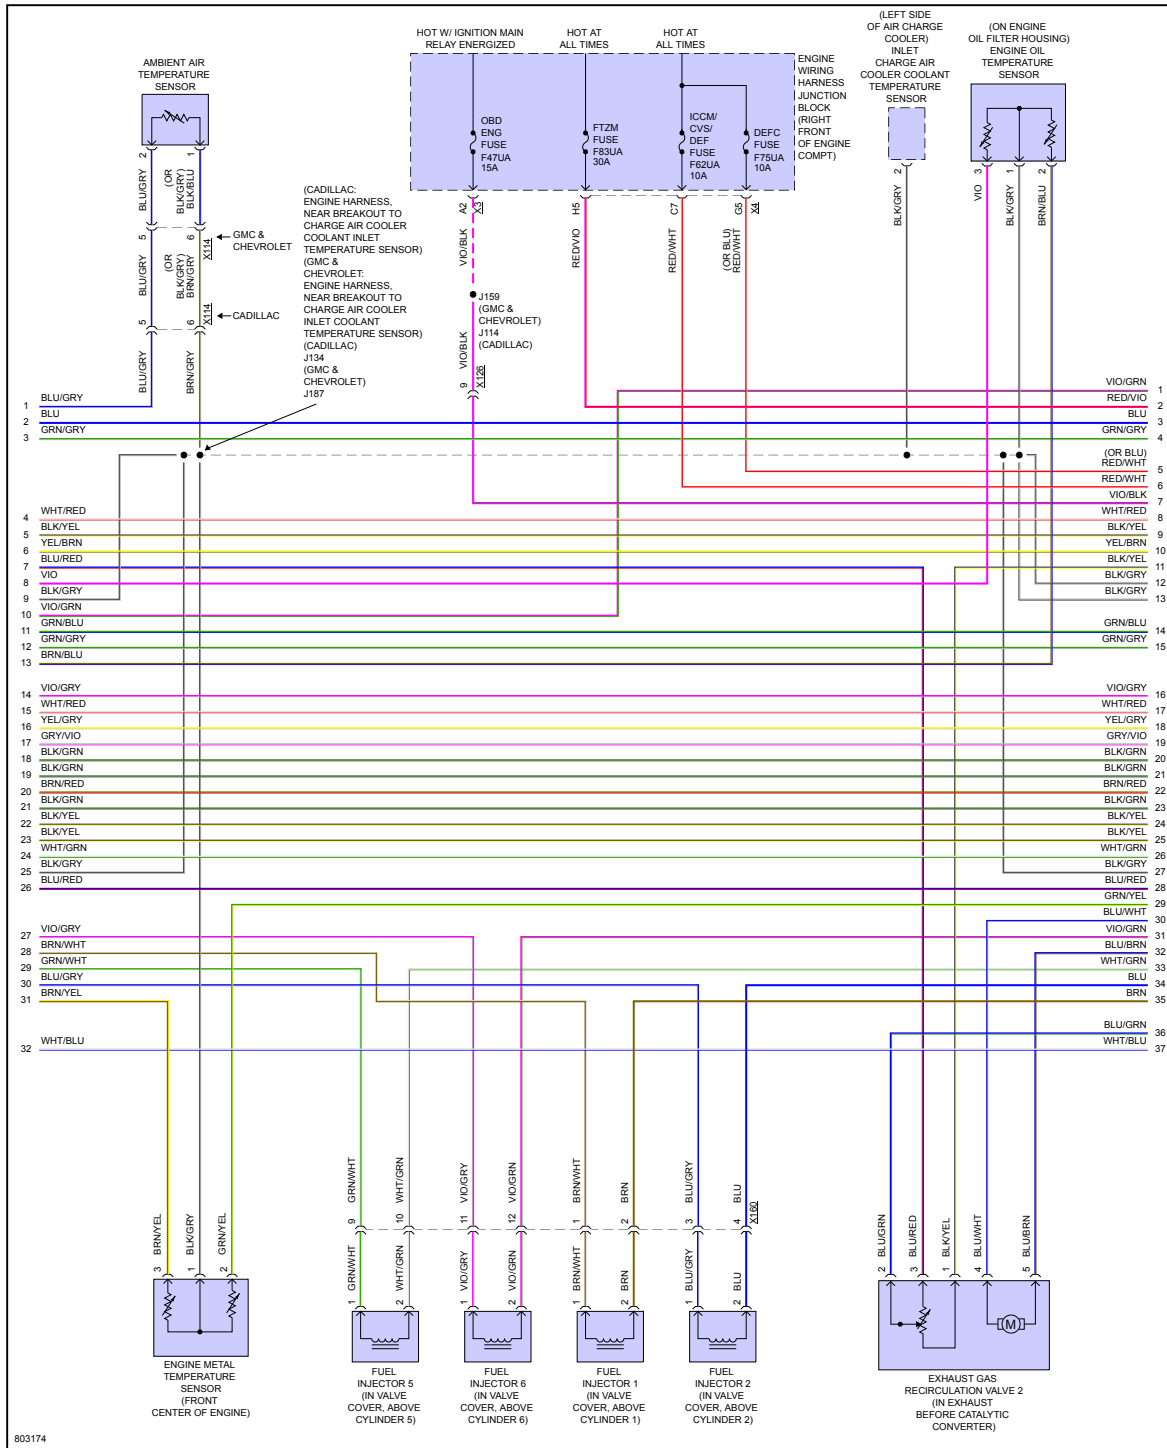

## ENGINE PERFORMANCE > 3.0L VIN T

Fig 1: 3.0L VIN T, Engine Performance Circuit (1 of 9)

803171

Fig 2: 3.0L VIN T, Engine Performance Circuit (2 of 9)

803172

Fig 3: 3.0L VIN T, Engine Performance Circuit (3 of 9)

Fig 4: 3.0L VIN T, Engine Performance Circuit (4 of 9)

803174

Fig 6: 3.0L VIN T, Engine Performance Circuit (6 of 9)

Fig 7: 3.0L VIN T, Engine Performance Circuit (7 of 9)

Fig 9: 3.0L VIN T, Engine Performance Circuit (9 of 9)