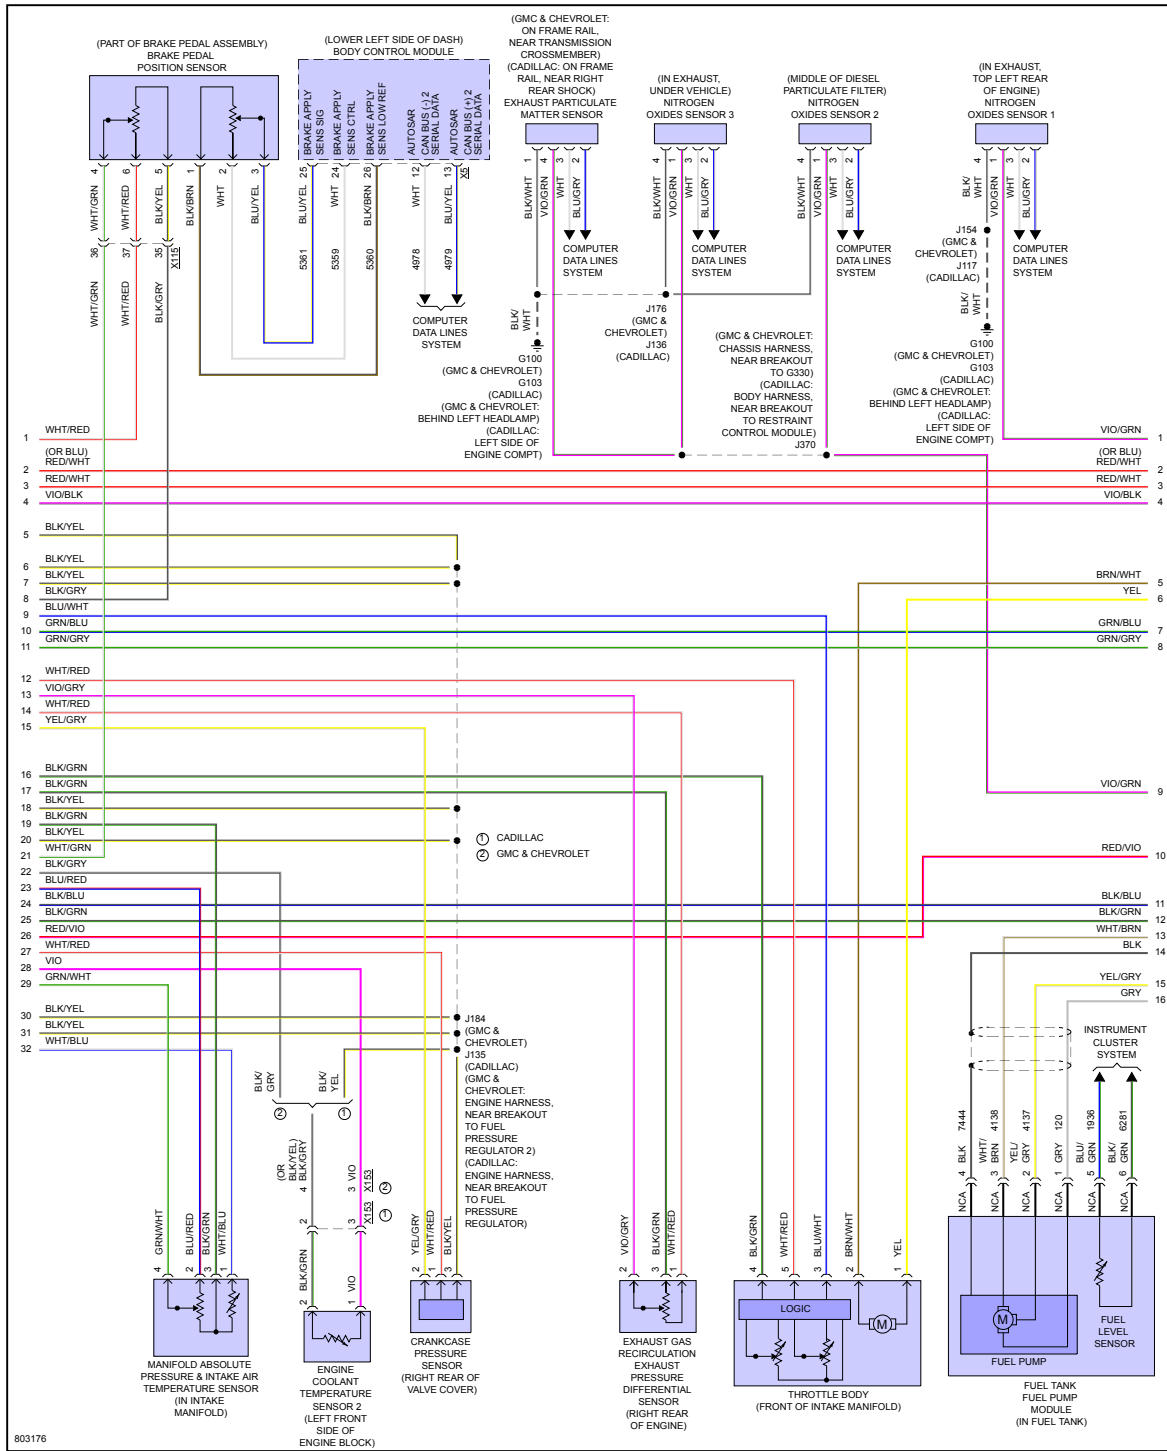

## ENGINE PERFORMANCE > 3.0L VIN T

Fig 1: 3.0L VIN T, Engine Performance Circuit (1 of 9)

803171

Fig 2: 3.0L VIN T, Engine Performance Circuit (2 of 9)

803172

Fig 3: 3.0L VIN T, Engine Performance Circuit (3 of 9)

Fig 4: 3.0L VIN T, Engine Performance Circuit (4 of 9)

803174

Fig 6: 3.0L VIN T, Engine Performance Circuit (6 of 9)

Fig 7: 3.0L VIN T, Engine Performance Circuit (7 of 9)

Fig 9: 3.0L VIN T, Engine Performance Circuit (9 of 9)