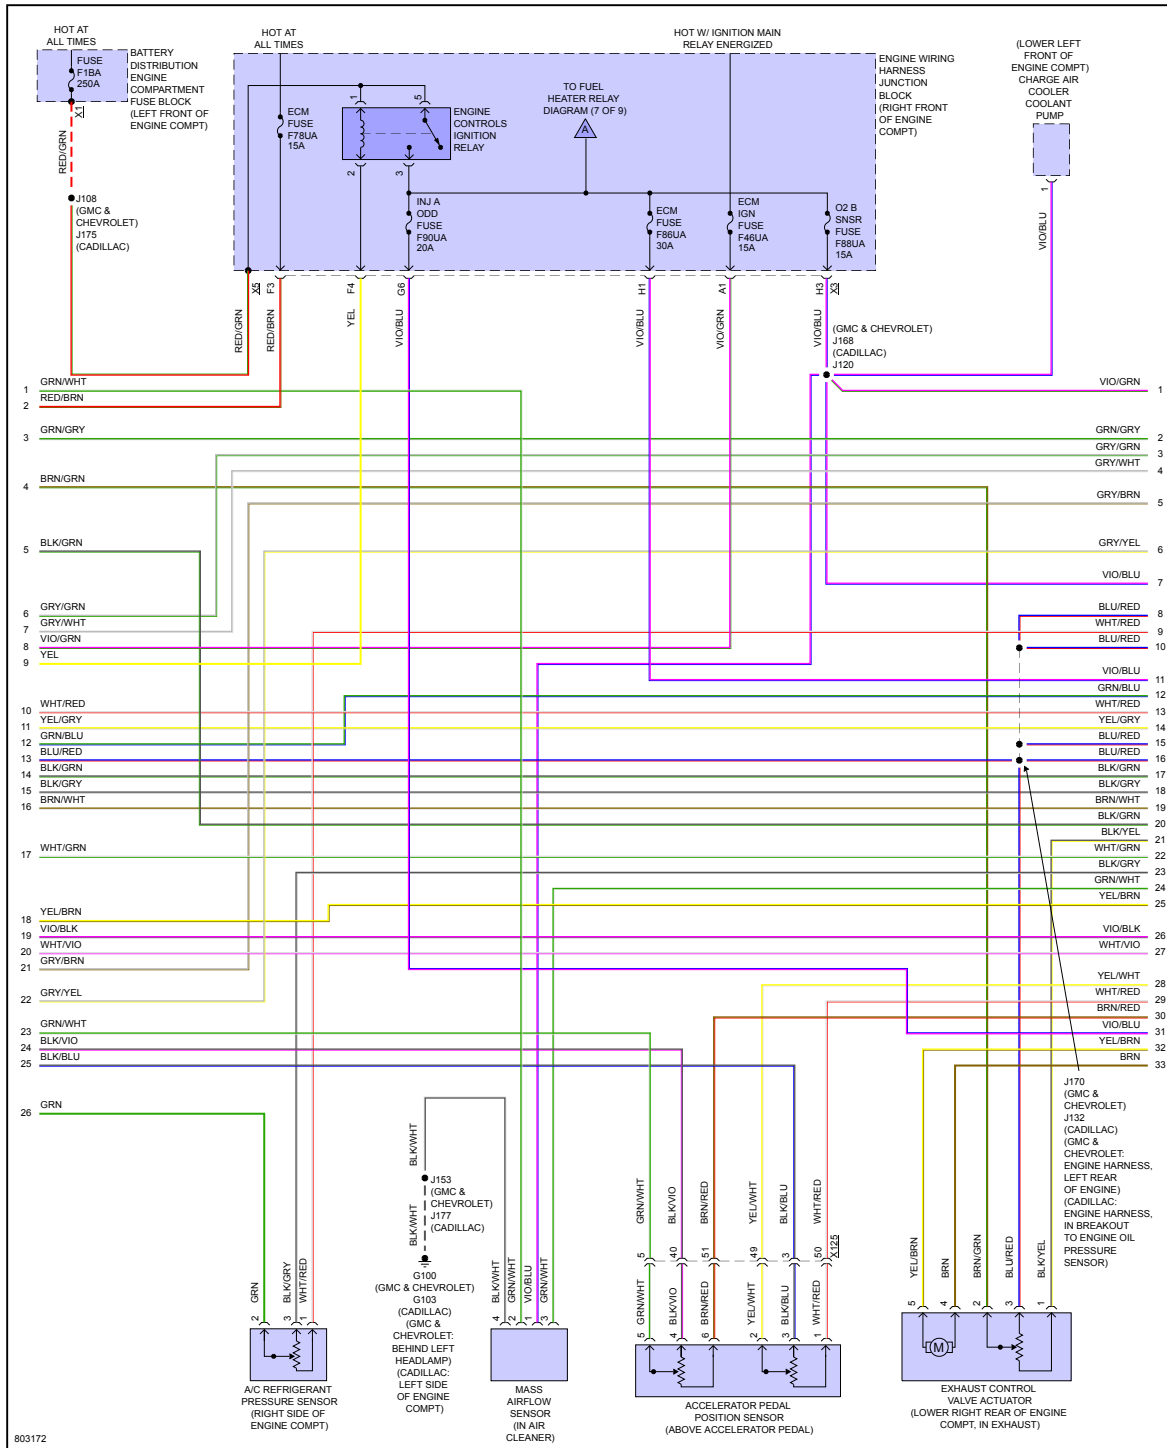

# PRODEMAND

YMMS: 2022 Cadillac Escalade ESV Premium Luxury Platinum  
Engine: 6.2L Eng  
VIN:

Nov 15, 2022  
License:  
Odometer:

## ENGINE PERFORMANCE > 3.0L VIN T

Fig 1: 3.0L VIN T, Engine Performance Circuit (1 of 9)

803171

Fig 2: 3.0L VIN T, Engine Performance Circuit (2 of 9)

803172

Fig 3: 3.0L VIN T, Engine Performance Circuit (3 of 9)

Fig 4: 3.0L VIN T, Engine Performance Circuit (4 of 9)

803174

Fig 6: 3.0L VIN T, Engine Performance Circuit (6 of 9)

Fig 7: 3.0L VIN T, Engine Performance Circuit (7 of 9)

Fig 9: 3.0L VIN T, Engine Performance Circuit (9 of 9)