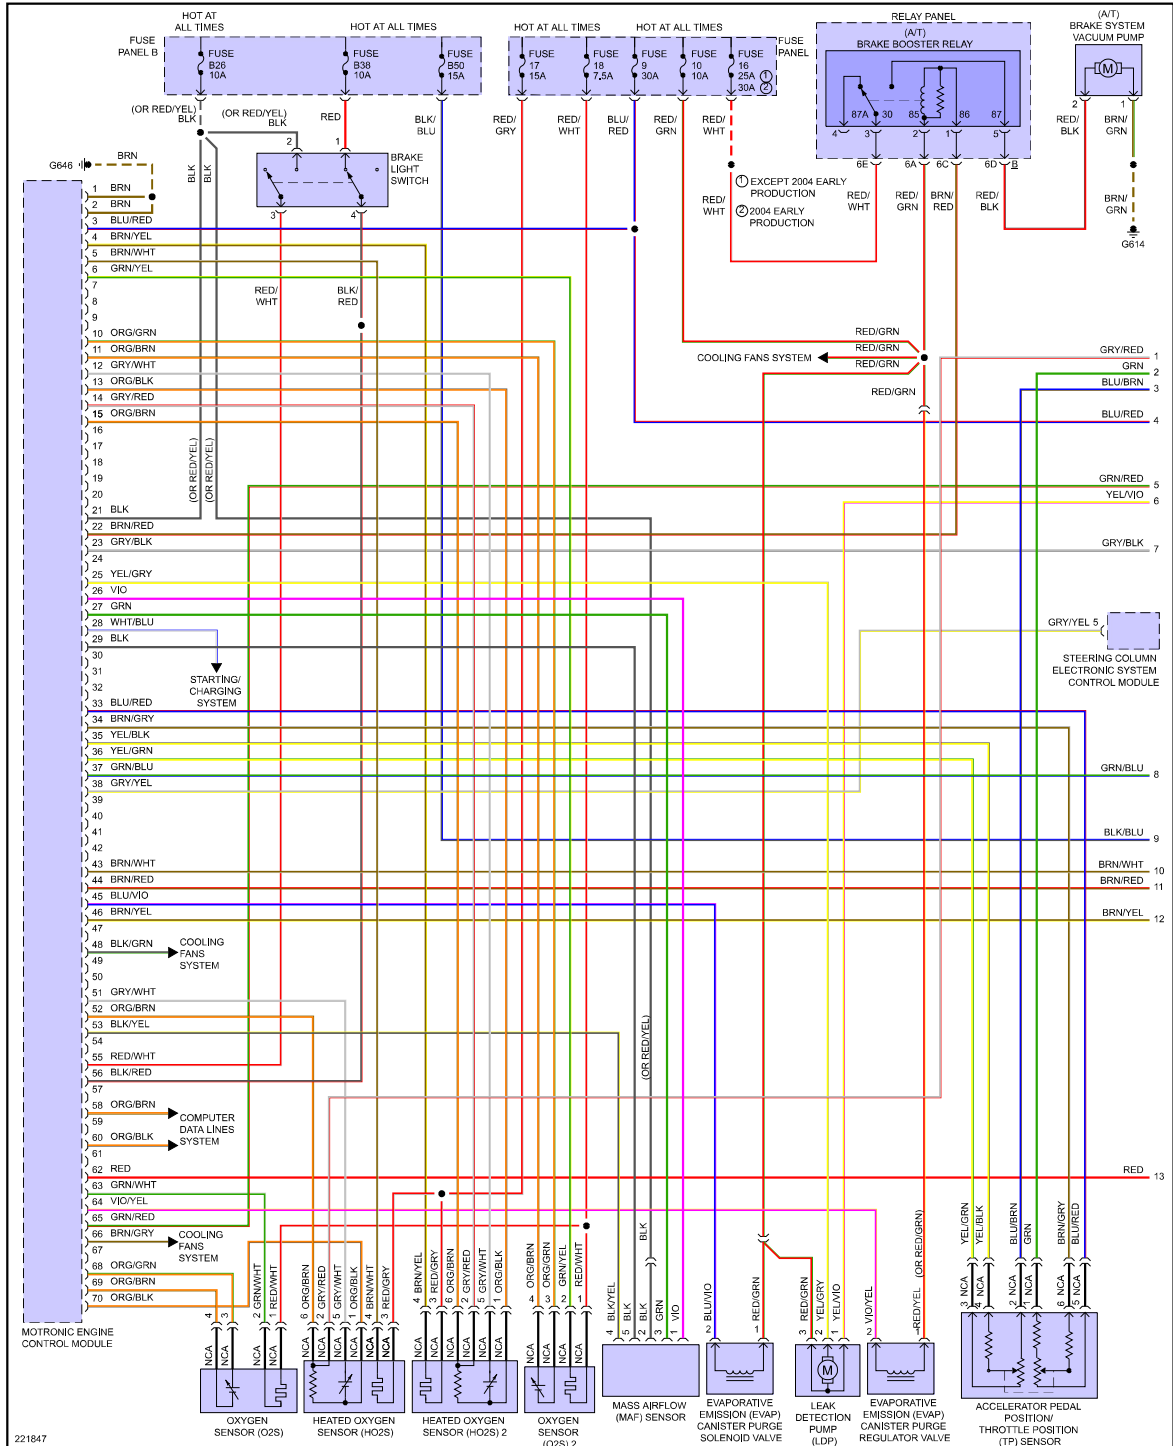

YMMS: 2005 Volkswagen Touareg
Engine: 3.2L Eng
VIN:

Dec 17, 2021
License:
Odometer:

ENGINE PERFORMANCE > 3.2L

Fig 1: 3.2L, Engine Performance Circuit (1 of 3)

Fig 2: 3.2L, Engine Performance Circuit (2 of 3)