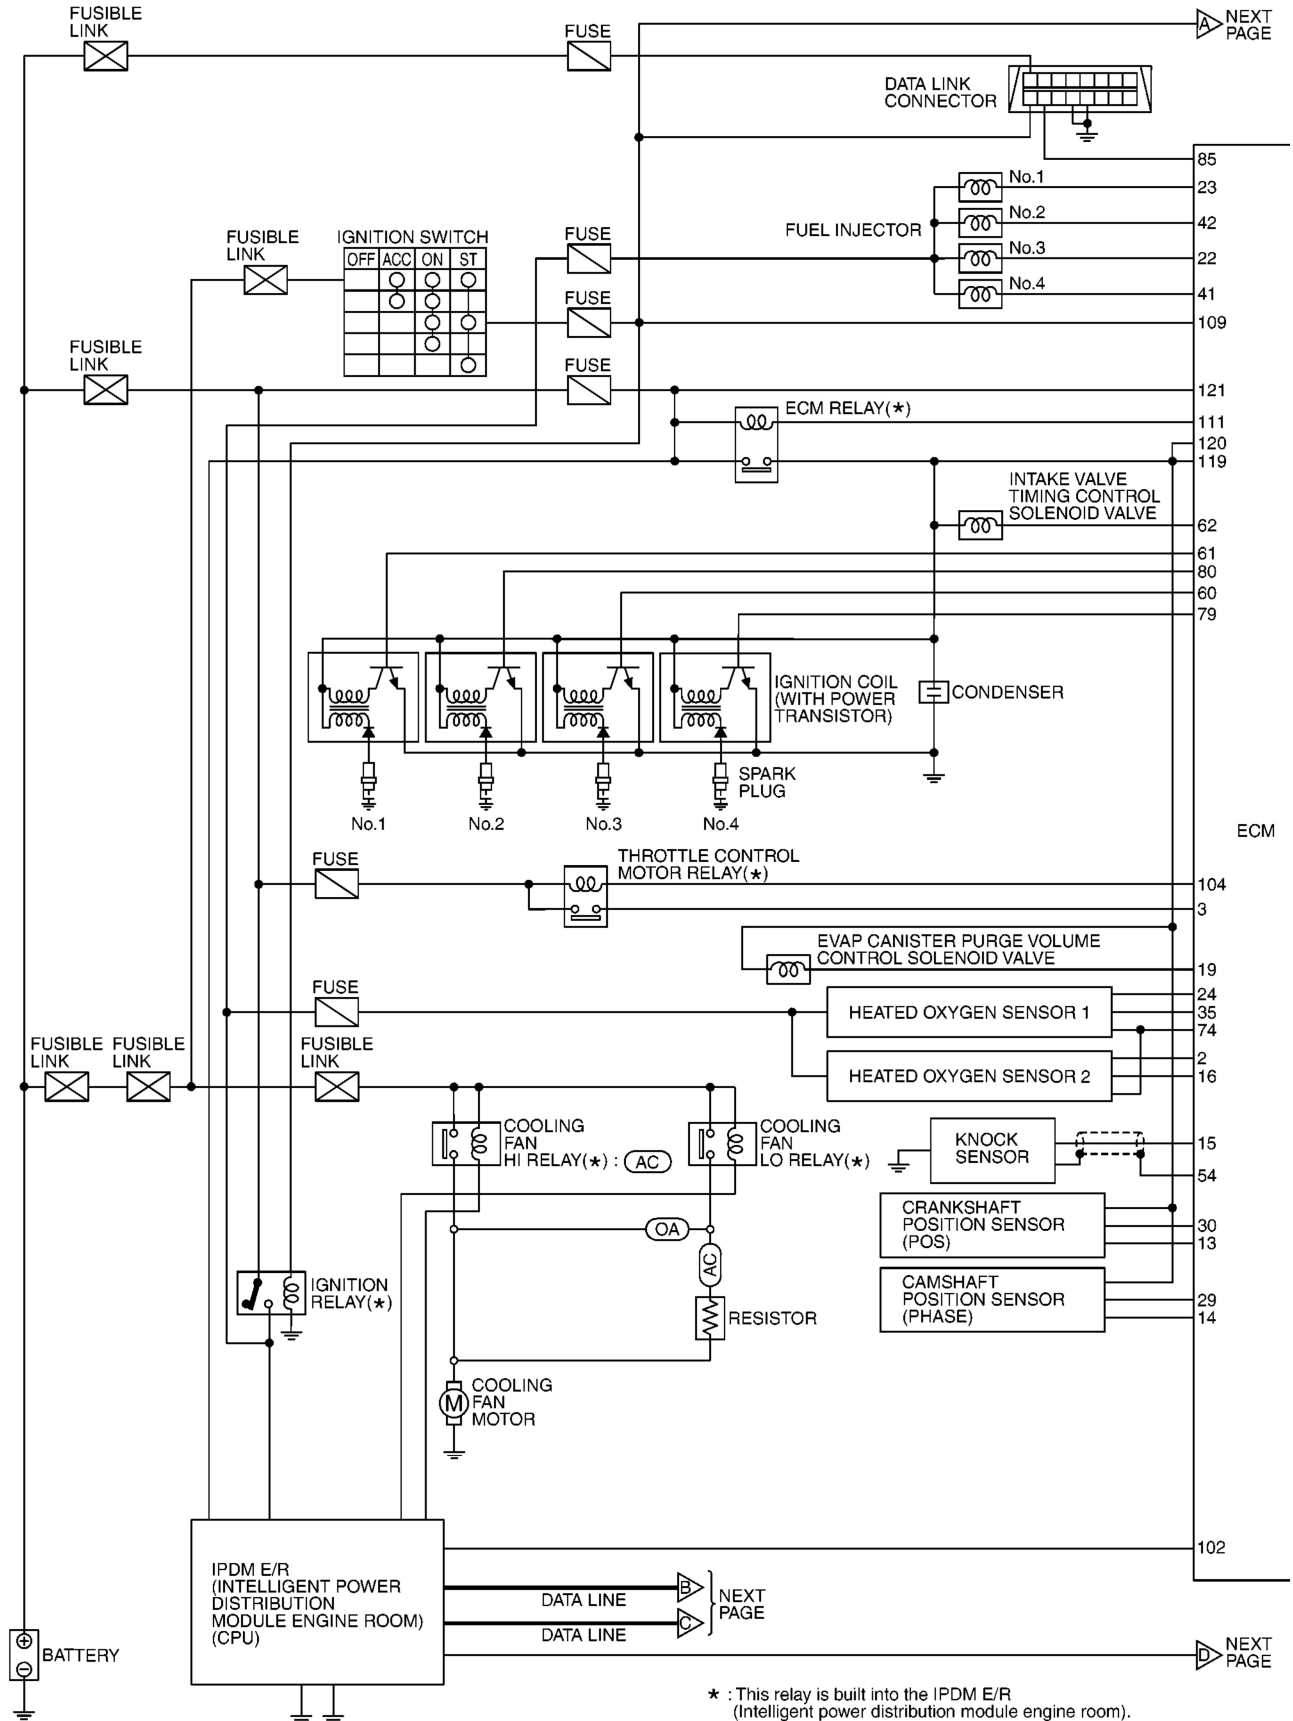

TROUBLE DIAGNOSIS

[CR (WITH EURO-OBD)]

Circuit Diagram

EBS00Q3M

* : This relay is built into the IPDM E/R (Intelligent power distribution module engine room).

MBWA1386E

TROUBLE DIAGNOSIS

[CR (WITH EURO-OBD)]

MBWA1406E