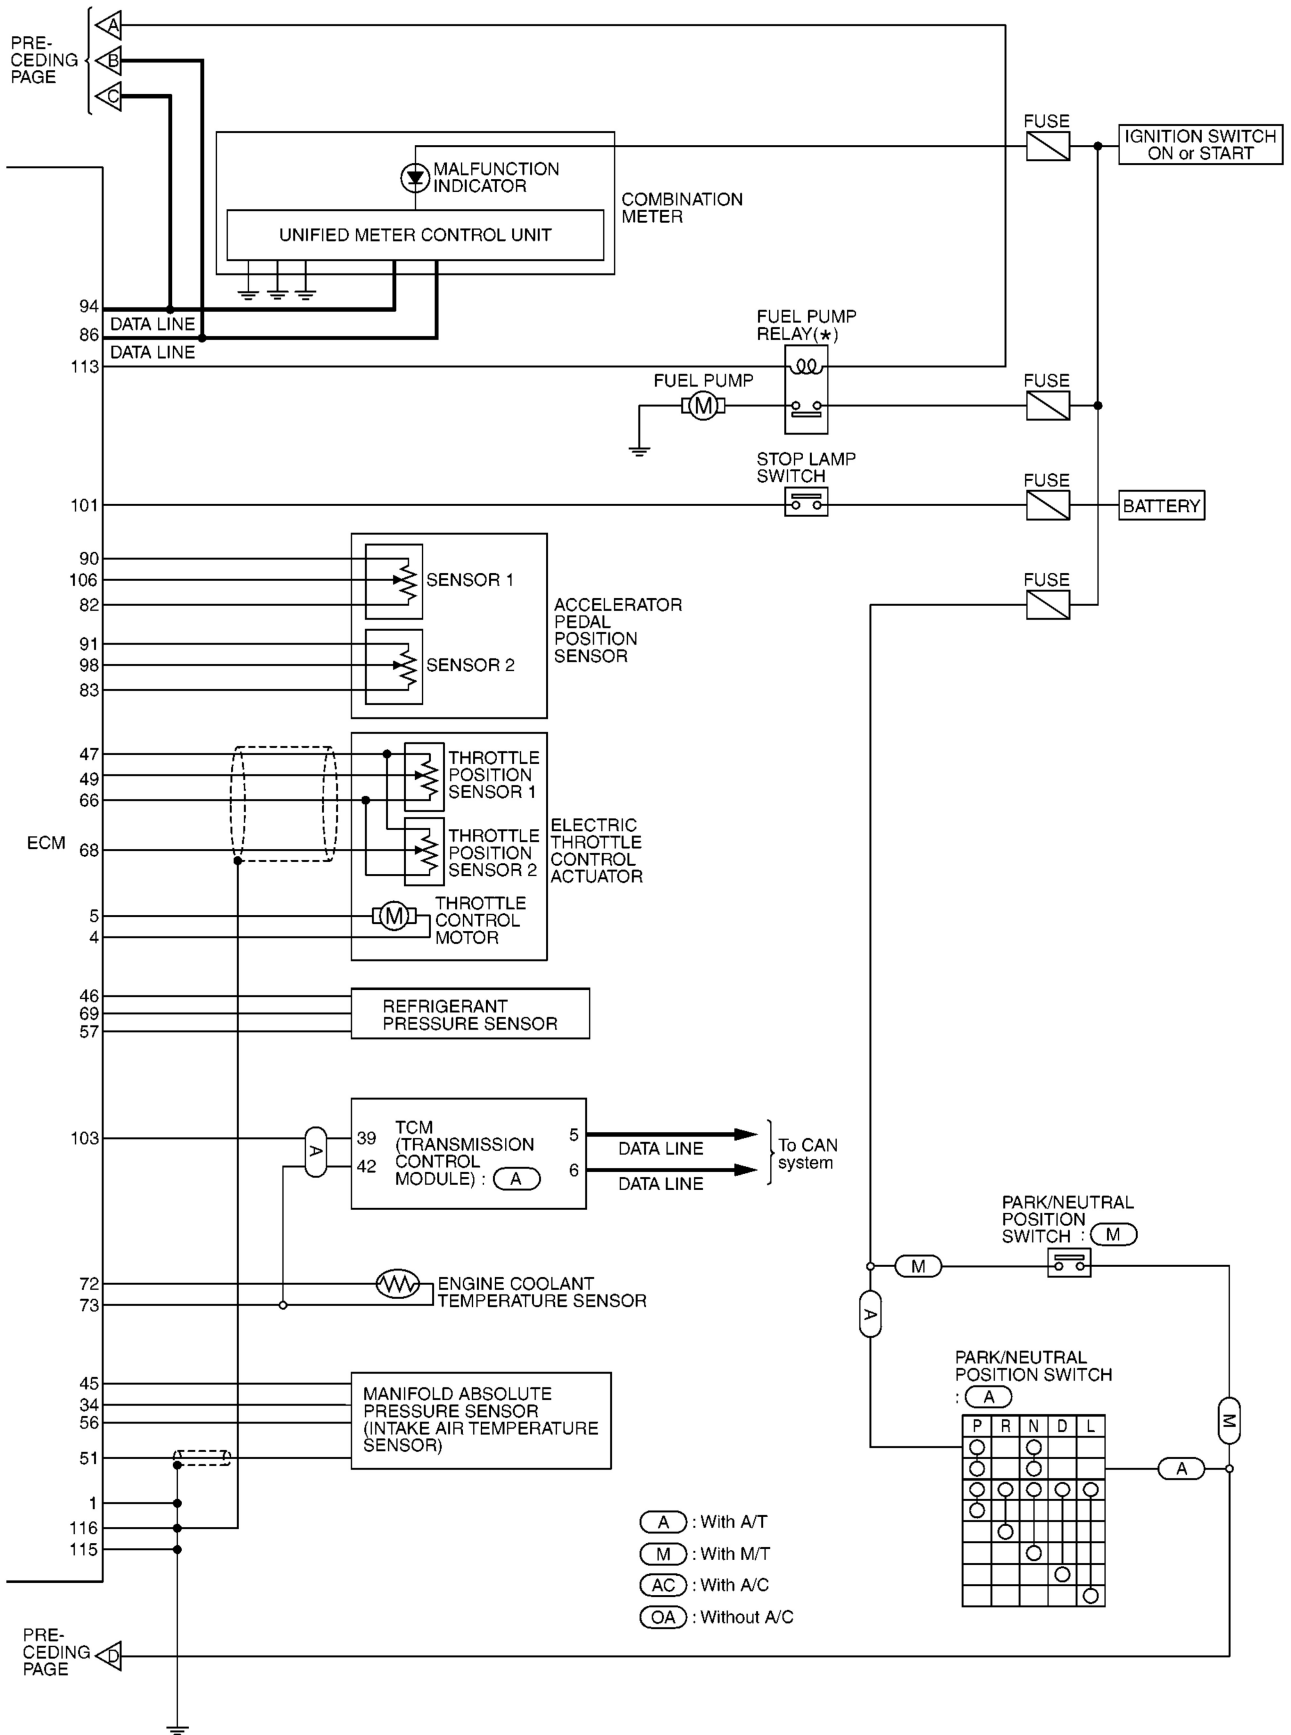

TROUBLE DIAGNOSIS

[CR (WITH EURO-OBD)]

Circuit Diagram

EBS00Q3M

* : This relay is built into the IPDM E/R (Intelligent power distribution module engine room).

MBWA1386E

TROUBLE DIAGNOSIS

[CR (WITH EURO-OBD)]

MBWA1406E