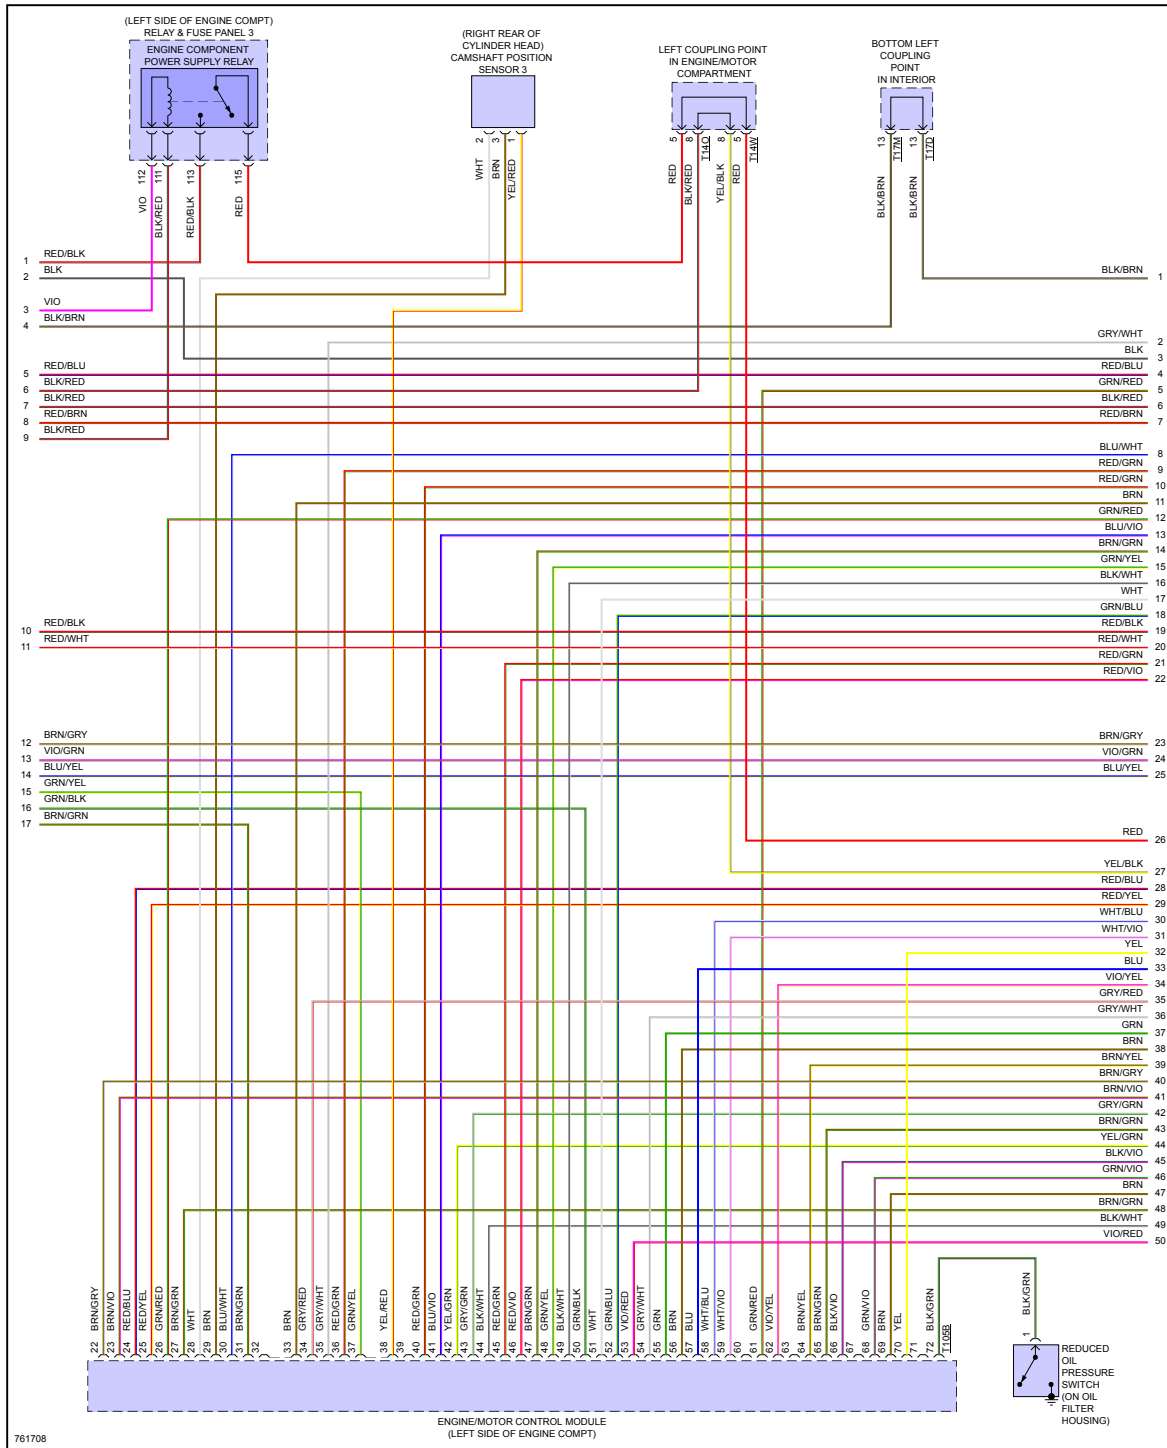

761707

Fig 3: 2.0L Turbo, Engine Performance Circuit (3 of 8)

Fig 4: 2.0L Turbo, Engine Performance Circuit (4 of 8)

Fig 5: 2.0L Turbo, Engine Performance Circuit (5 of 8)

Fig 6: 2.0L Turbo, Engine Performance Circuit (6 of 8)

761711

Fig 7: 2.0L Turbo, Engine Performance Circuit (7 of 8)

Fig 8: 2.0L Turbo, Engine Performance Circuit (8 of 8)