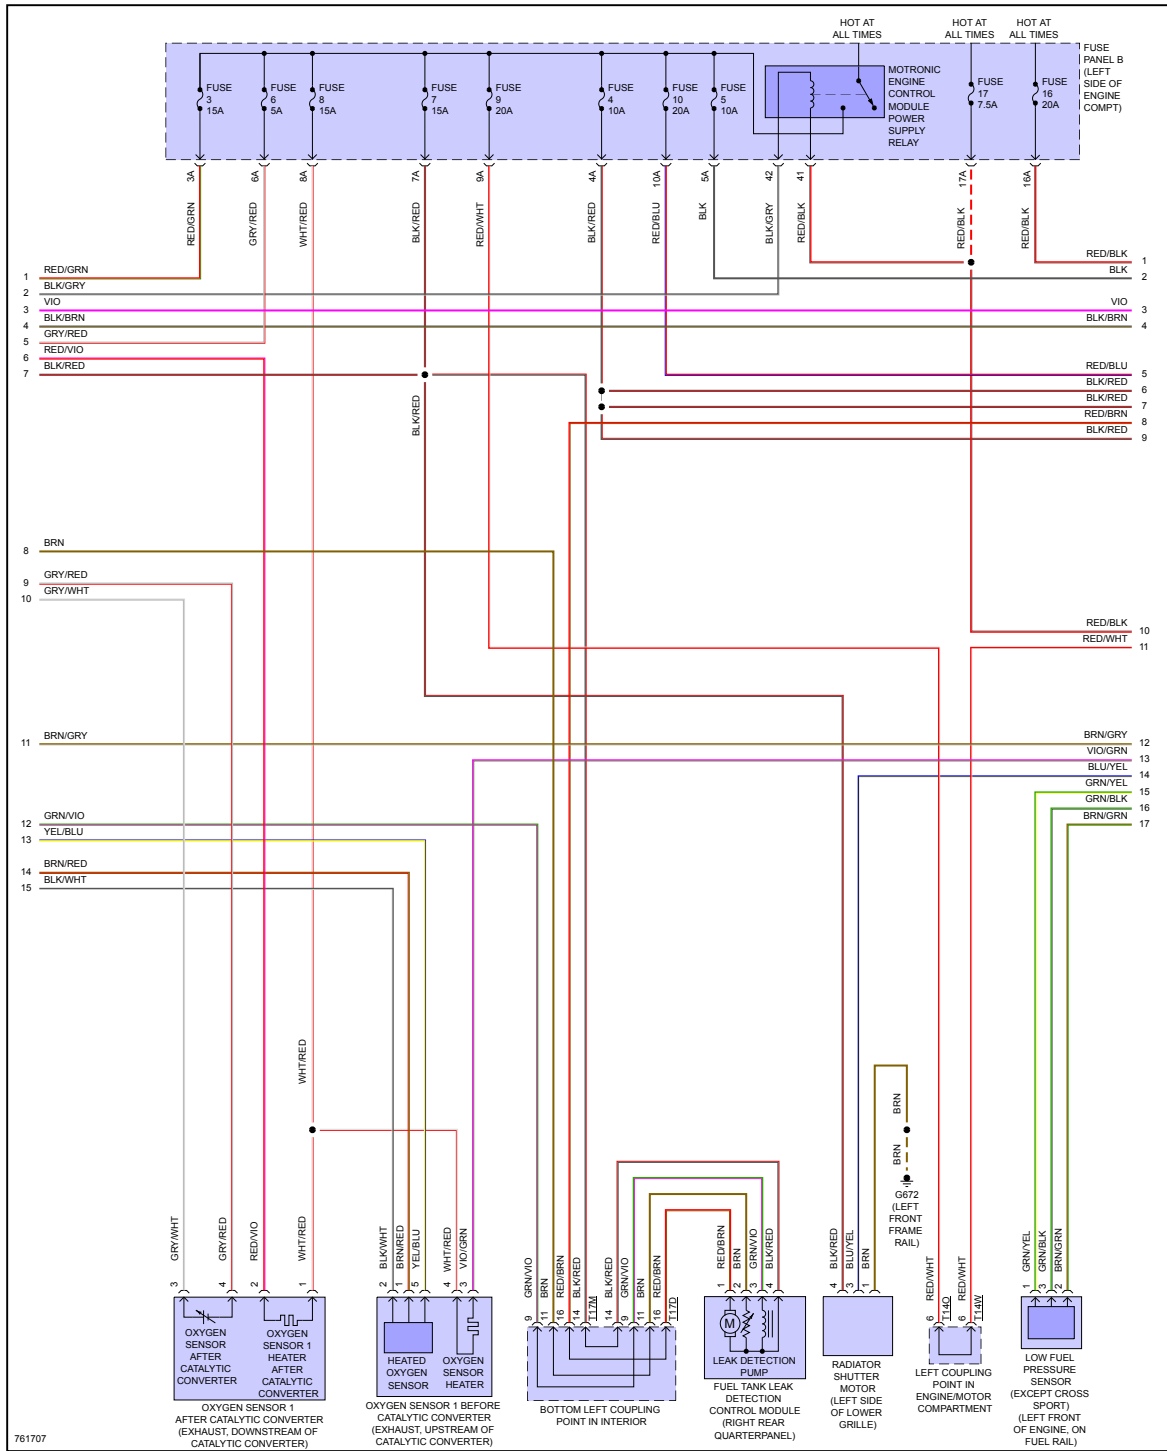

PRODEMAND

YMMS: 2021 Volkswagen Atlas SEL Premium
Engine: 2.0L Eng
VIN:

Nov 14, 2022
License:
Odometer:

ENGINE PERFORMANCE > 2.0L TURBO

Fig 1: 2.0L Turbo, Engine Performance Circuit (1 of 8)

Fig 2: 2.0L Turbo, Engine Performance Circuit (2 of 8)

761707

Fig 3: 2.0L Turbo, Engine Performance Circuit (3 of 8)

Fig 4: 2.0L Turbo, Engine Performance Circuit (4 of 8)

Fig 5: 2.0L Turbo, Engine Performance Circuit (5 of 8)

Fig 6: 2.0L Turbo, Engine Performance Circuit (6 of 8)

761711

Fig 7: 2.0L Turbo, Engine Performance Circuit (7 of 8)

Fig 8: 2.0L Turbo, Engine Performance Circuit (8 of 8)