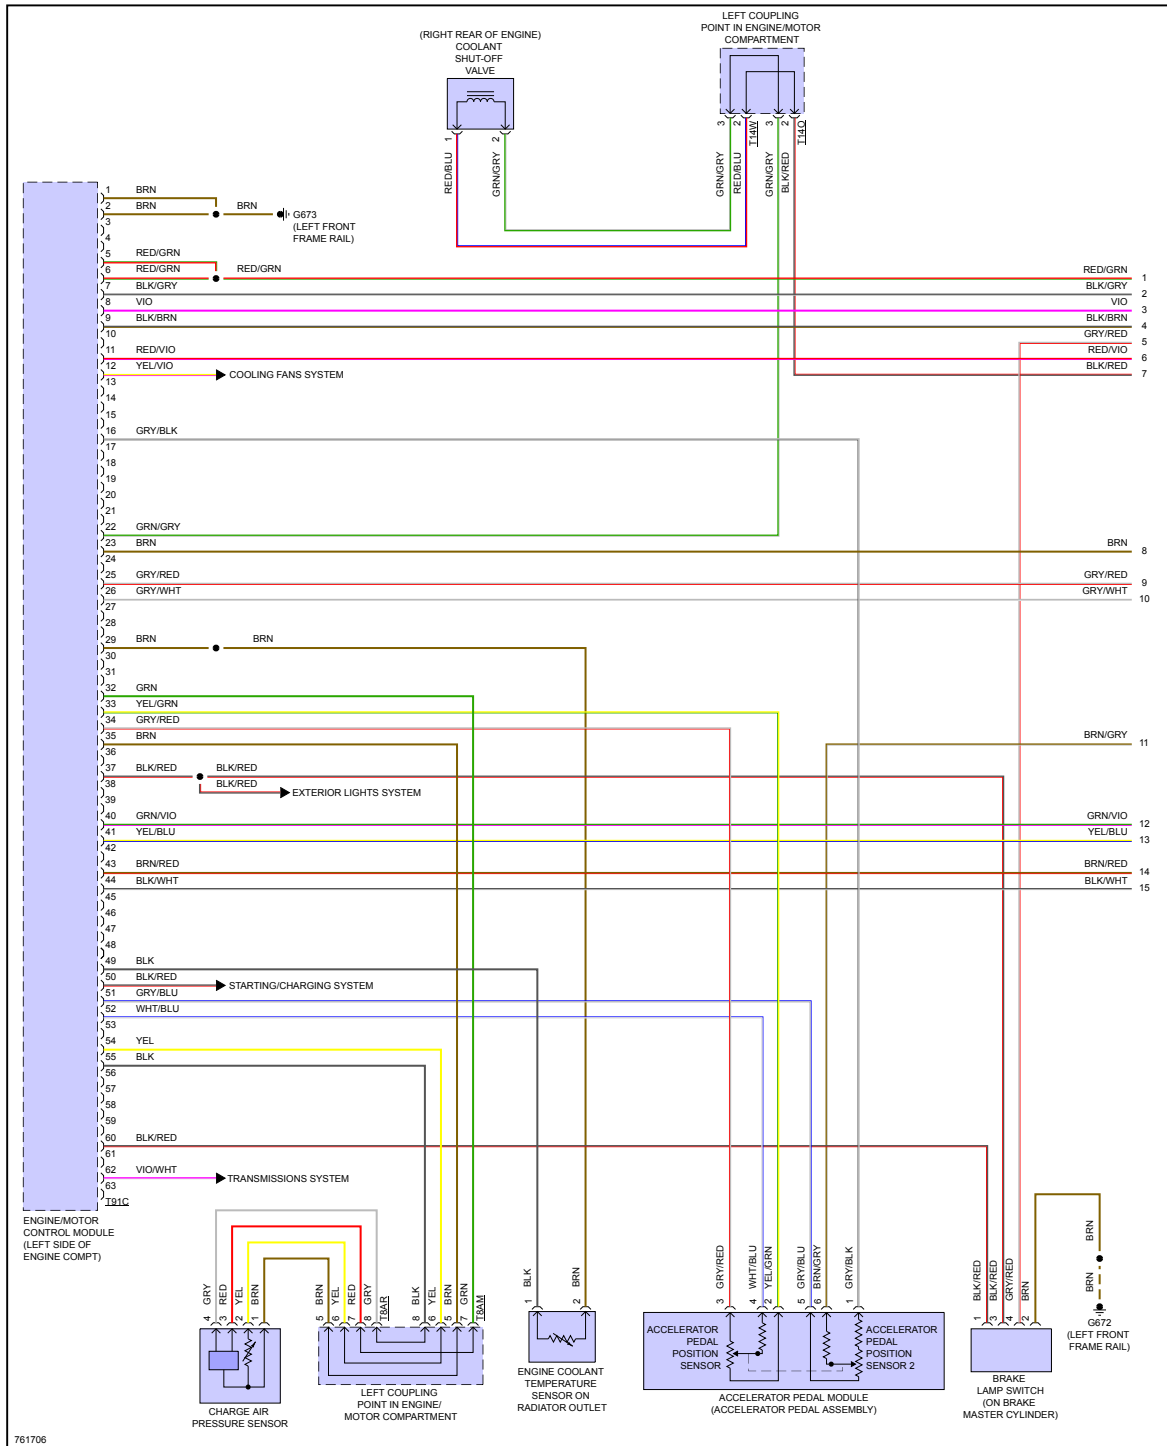

PRODEMAND

YMMS: 2021 Volkswagen Atlas SEL Premium
Engine: 2.0L Eng
VIN:

Nov 14, 2022
License:
Odometer:

ENGINE PERFORMANCE > 2.0L TURBO

Fig 1: 2.0L Turbo, Engine Performance Circuit (1 of 8)

Fig 2: 2.0L Turbo, Engine Performance Circuit (2 of 8)

761707

Fig 3: 2.0L Turbo, Engine Performance Circuit (3 of 8)

Fig 4: 2.0L Turbo, Engine Performance Circuit (4 of 8)

Fig 5: 2.0L Turbo, Engine Performance Circuit (5 of 8)

Fig 6: 2.0L Turbo, Engine Performance Circuit (6 of 8)

761711

Fig 7: 2.0L Turbo, Engine Performance Circuit (7 of 8)

Fig 8: 2.0L Turbo, Engine Performance Circuit (8 of 8)