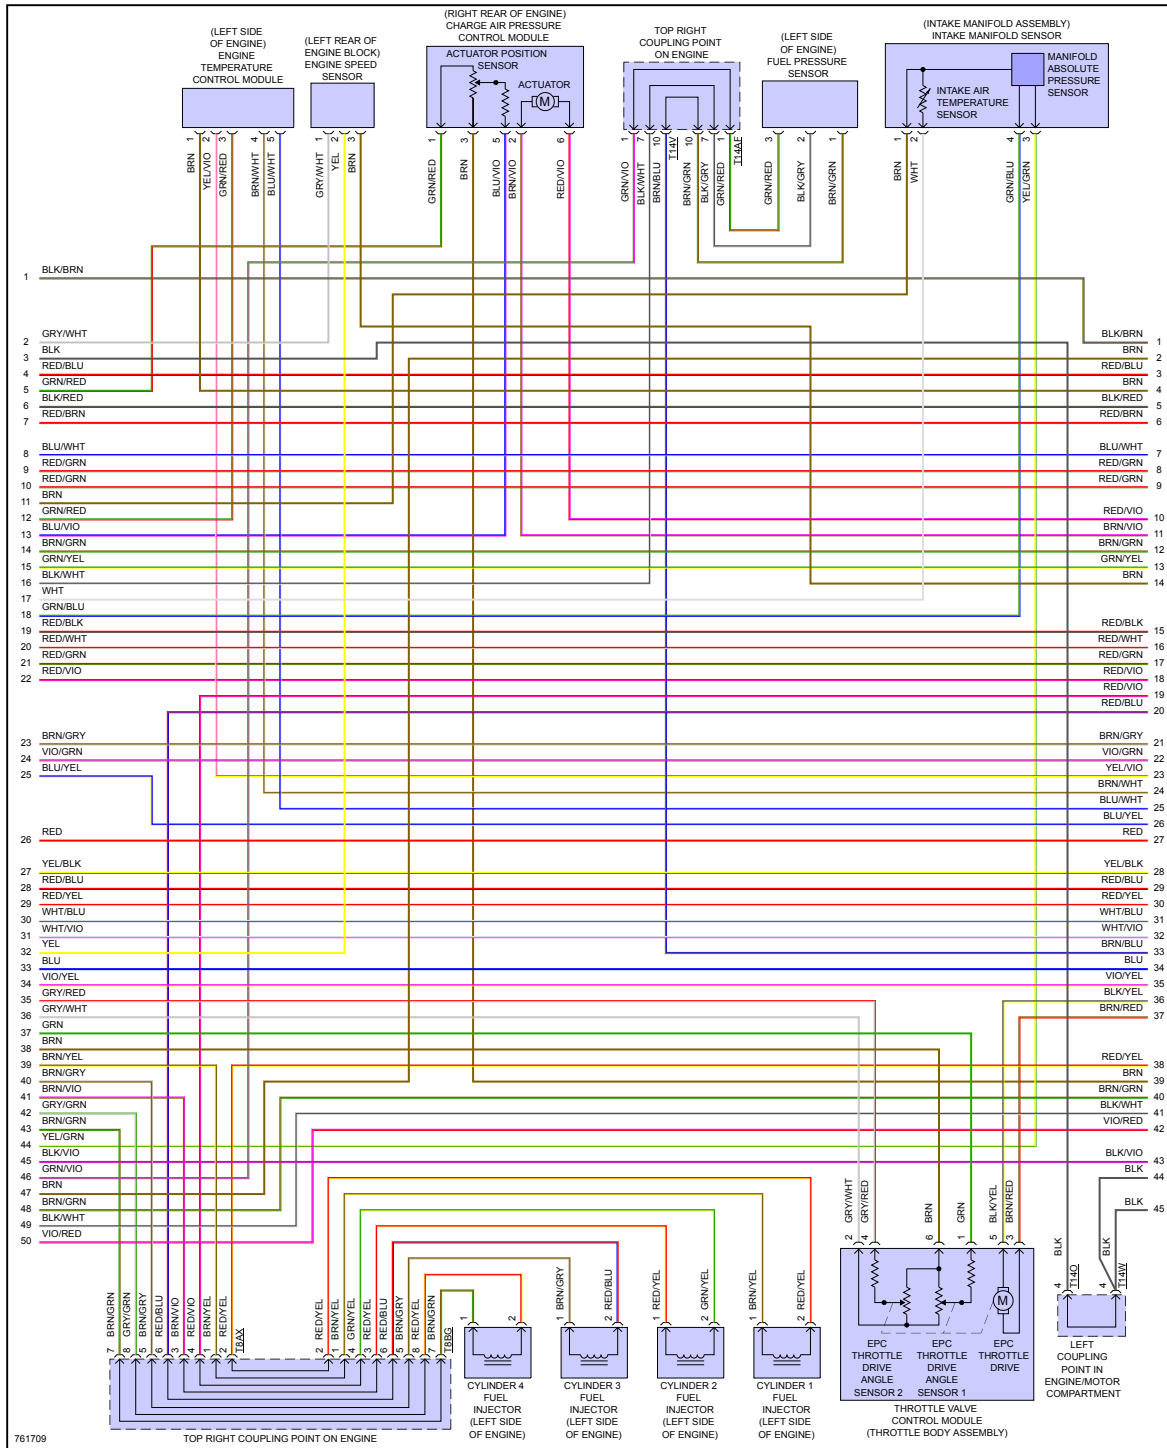

761707

Fig 3: 2.0L Turbo, Engine Performance Circuit (3 of 8)

Fig 4: 2.0L Turbo, Engine Performance Circuit (4 of 8)

Fig 5: 2.0L Turbo, Engine Performance Circuit (5 of 8)

Fig 6: 2.0L Turbo, Engine Performance Circuit (6 of 8)

761711

Fig 7: 2.0L Turbo, Engine Performance Circuit (7 of 8)

Fig 8: 2.0L Turbo, Engine Performance Circuit (8 of 8)