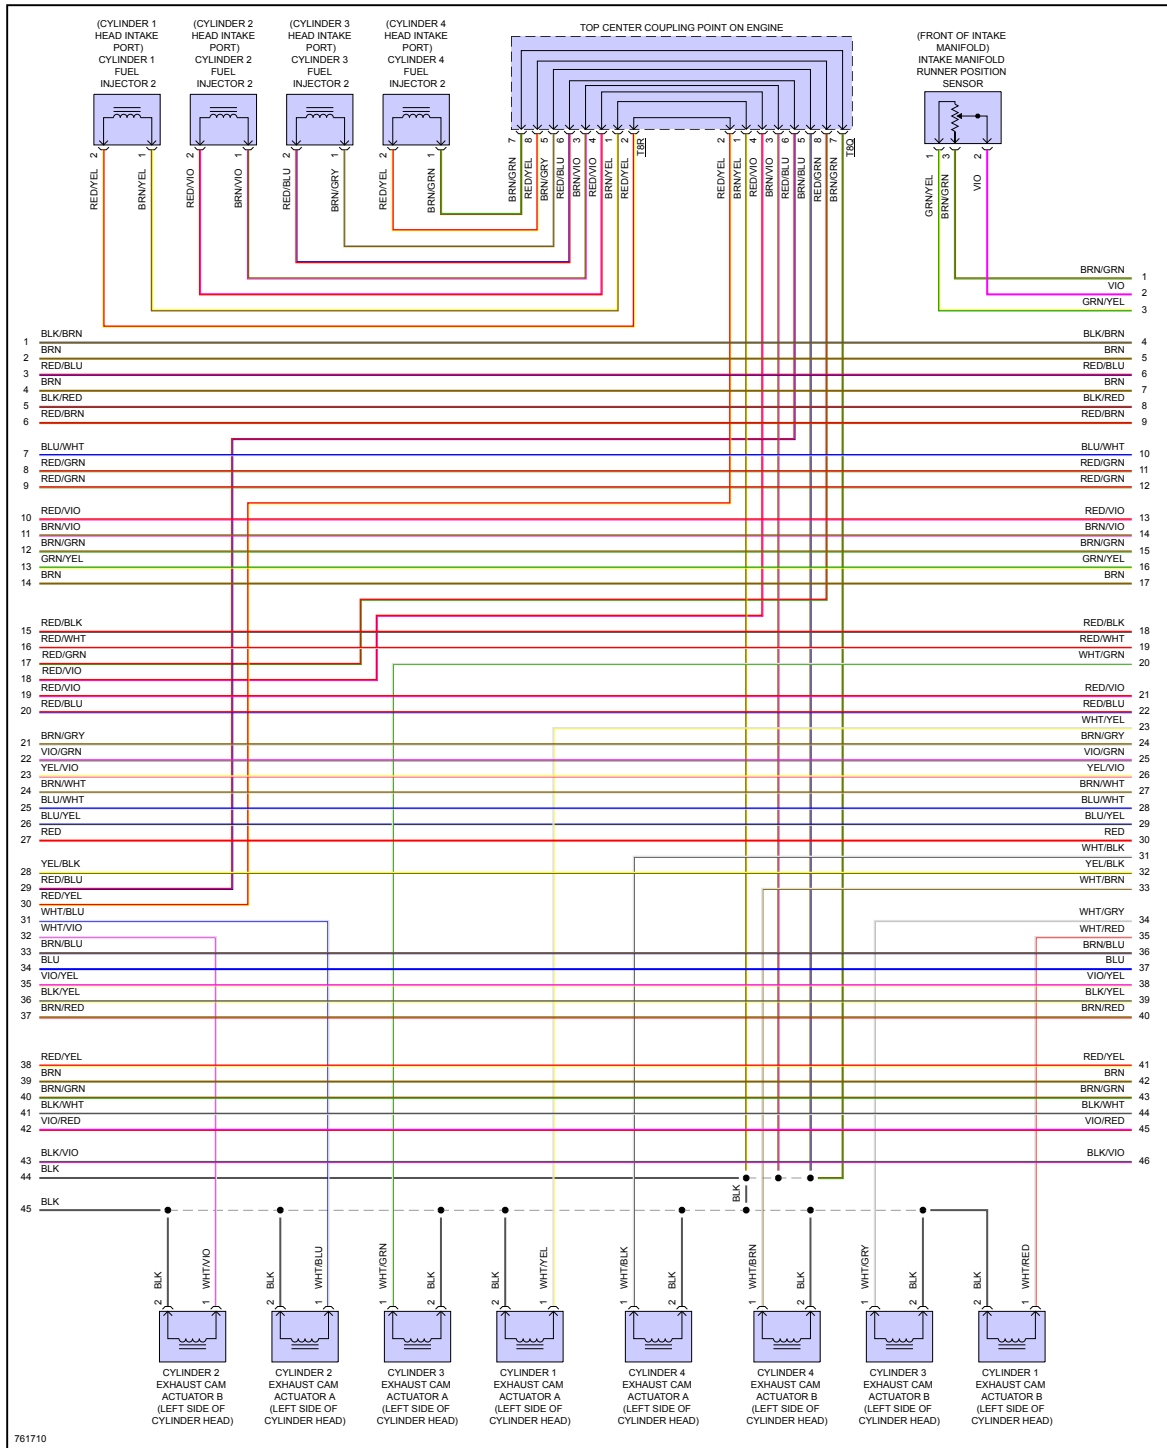

761707

Fig 3: 2.0L Turbo, Engine Performance Circuit (3 of 8)

Fig 4: 2.0L Turbo, Engine Performance Circuit (4 of 8)

Fig 5: 2.0L Turbo, Engine Performance Circuit (5 of 8)

Fig 6: 2.0L Turbo, Engine Performance Circuit (6 of 8)

761711

Fig 7: 2.0L Turbo, Engine Performance Circuit (7 of 8)

Fig 8: 2.0L Turbo, Engine Performance Circuit (8 of 8)