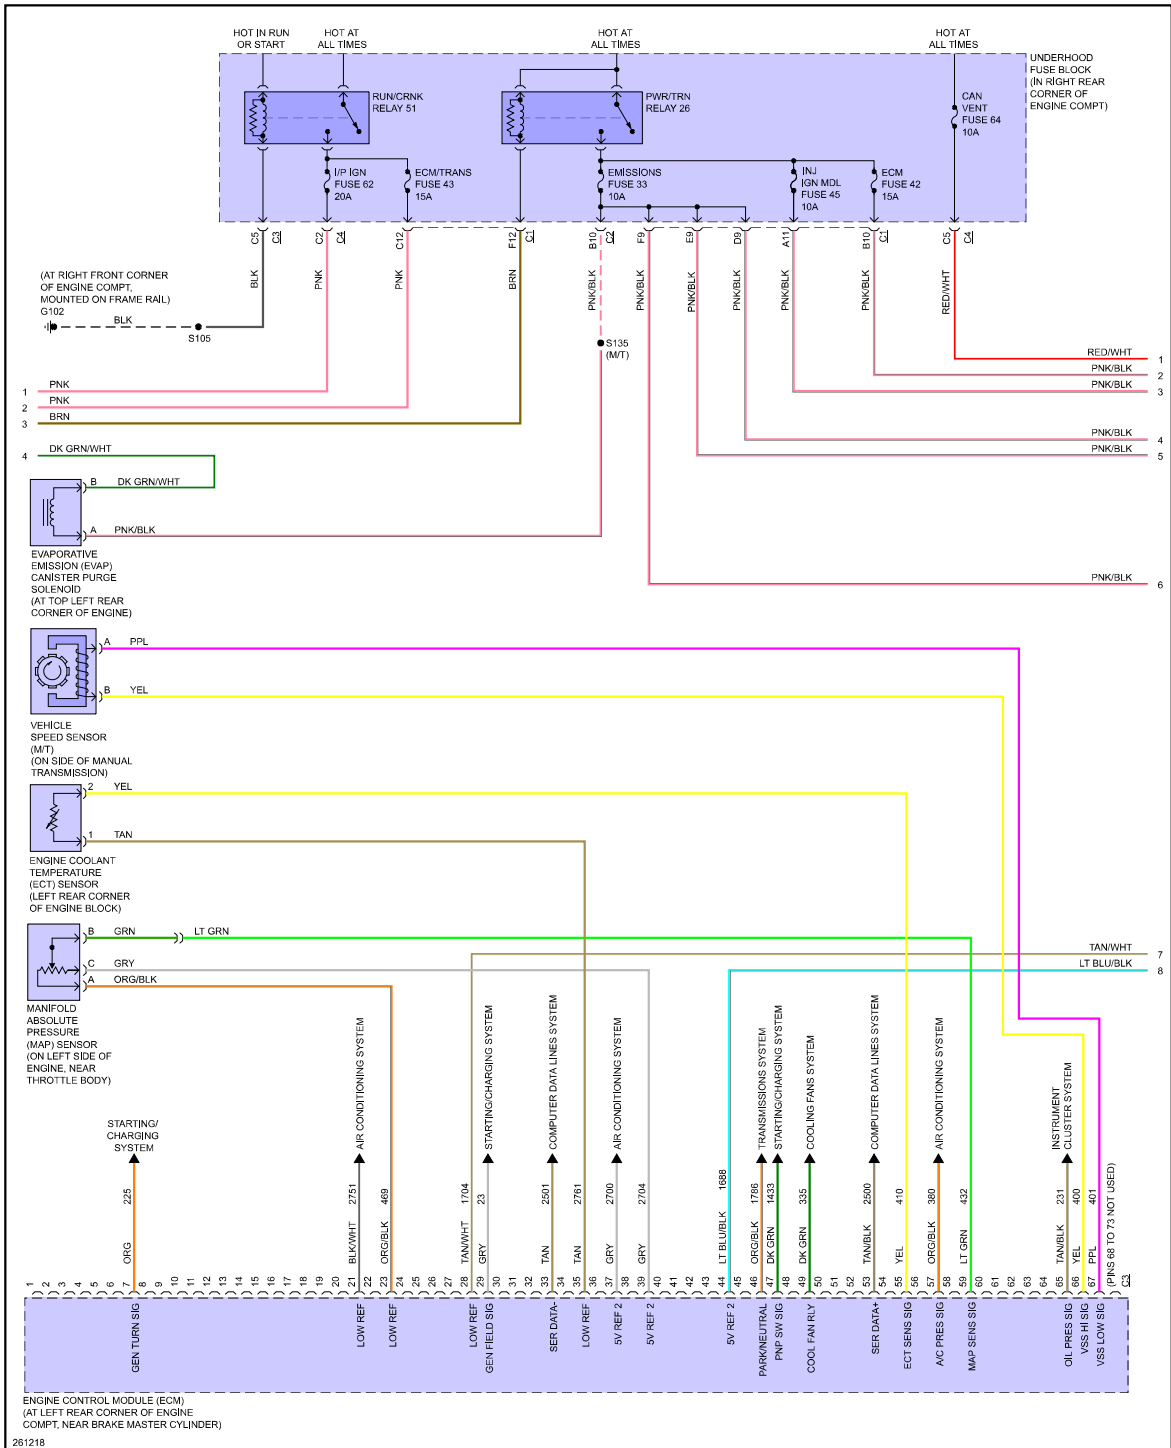

YMMS: 2007 Saturn Sky Base
 Engine: 2.4L Eng
 VIN:

Sep 10, 2022
 License:
 Odometer:

ENGINE PERFORMANCE > 2.0L VIN M

Fig 1: 2.0L VIN M, Engine Performance Circuit (1 of 4)

Fig 2: 2.0L VIN M, Engine Performance Circuit (2 of 4)

Fig 3: 2.0L VIN M, Engine Performance Circuit (3 of 4)

Fig 4: 2.0L VIN M, Engine Performance Circuit (4 of 4)

ENGINE PERFORMANCE > 2.4L VIN B

Fig 1: 2.4L VIN B, Engine Performance Circuit (1 of 4)

Fig 2: 2.4L VIN B, Engine Performance Circuit (2 of 4)

Fig 3: 2.4L VIN B, Engine Performance Circuit (3 of 4)

Fig 4: 2.4L VIN B, Engine Performance Circuit (4 of 4)