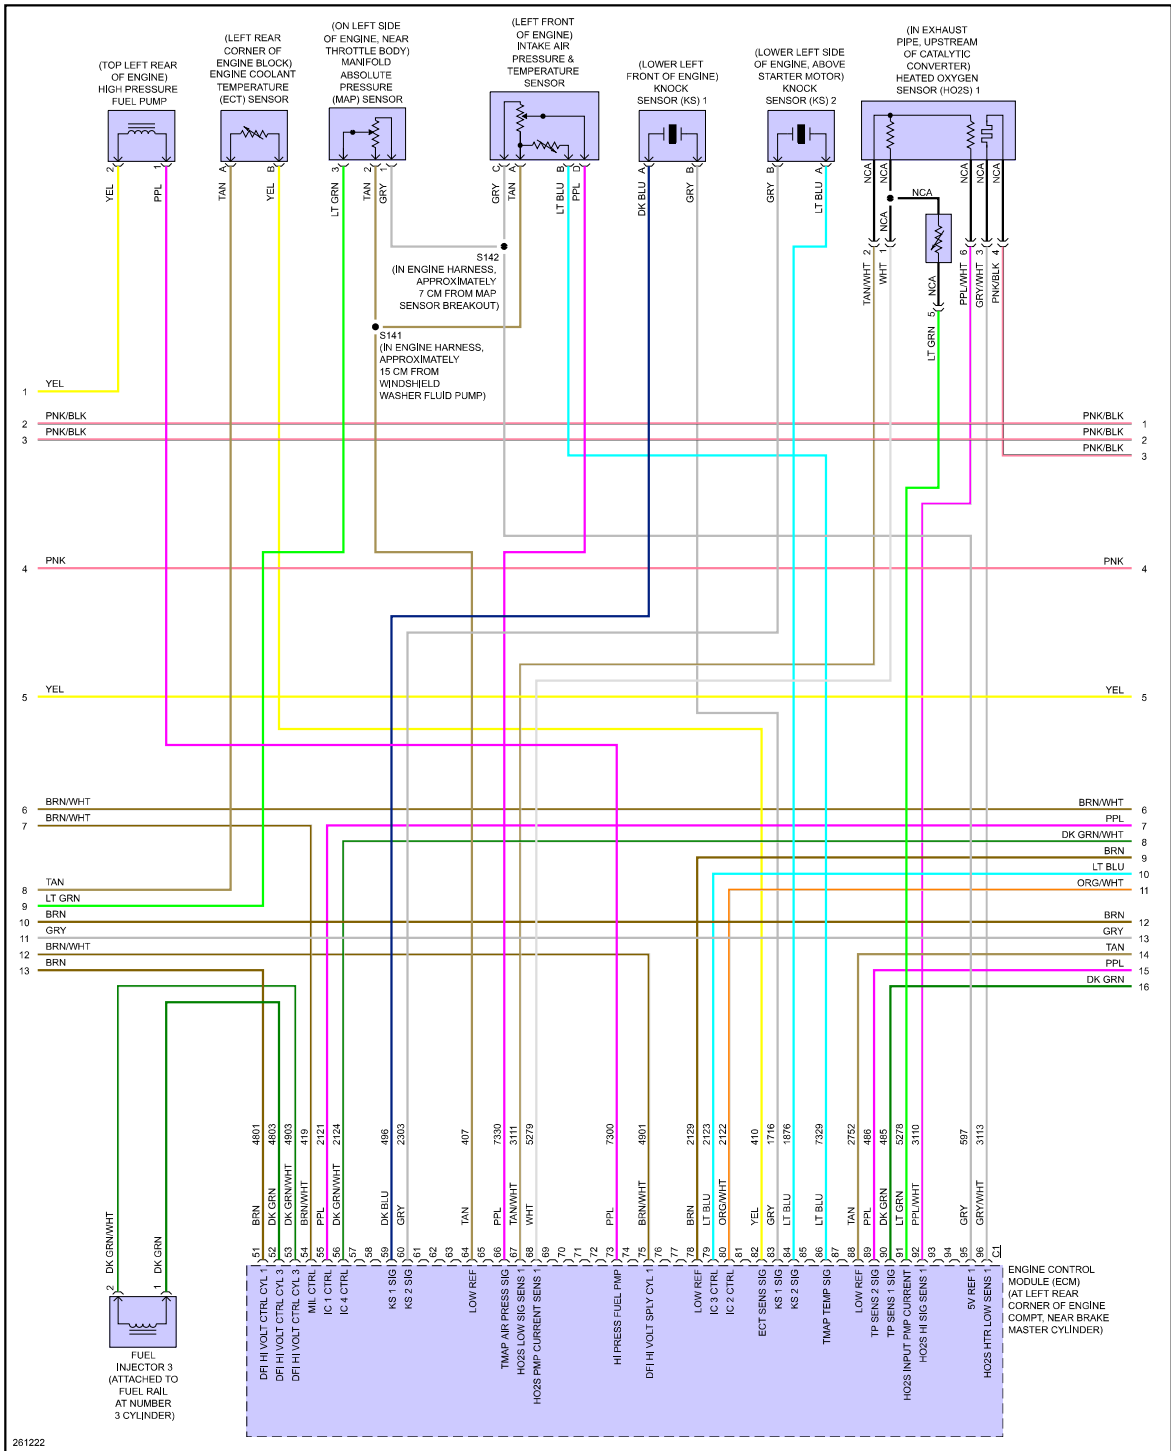

YMMS: 2007 Saturn Sky Base
 Engine: 2.4L Eng
 VIN:

Sep 10, 2022
 License:
 Odometer:

ENGINE PERFORMANCE > 2.0L VIN M

Fig 1: 2.0L VIN M, Engine Performance Circuit (1 of 4)

Fig 2: 2.0L VIN M, Engine Performance Circuit (2 of 4)

Fig 3: 2.0L VIN M, Engine Performance Circuit (3 of 4)

Fig 4: 2.0L VIN M, Engine Performance Circuit (4 of 4)

ENGINE PERFORMANCE > 2.4L VIN B

Fig 1: 2.4L VIN B, Engine Performance Circuit (1 of 4)

Fig 2: 2.4L VIN B, Engine Performance Circuit (2 of 4)

Fig 3: 2.4L VIN B, Engine Performance Circuit (3 of 4)

Fig 4: 2.4L VIN B, Engine Performance Circuit (4 of 4)