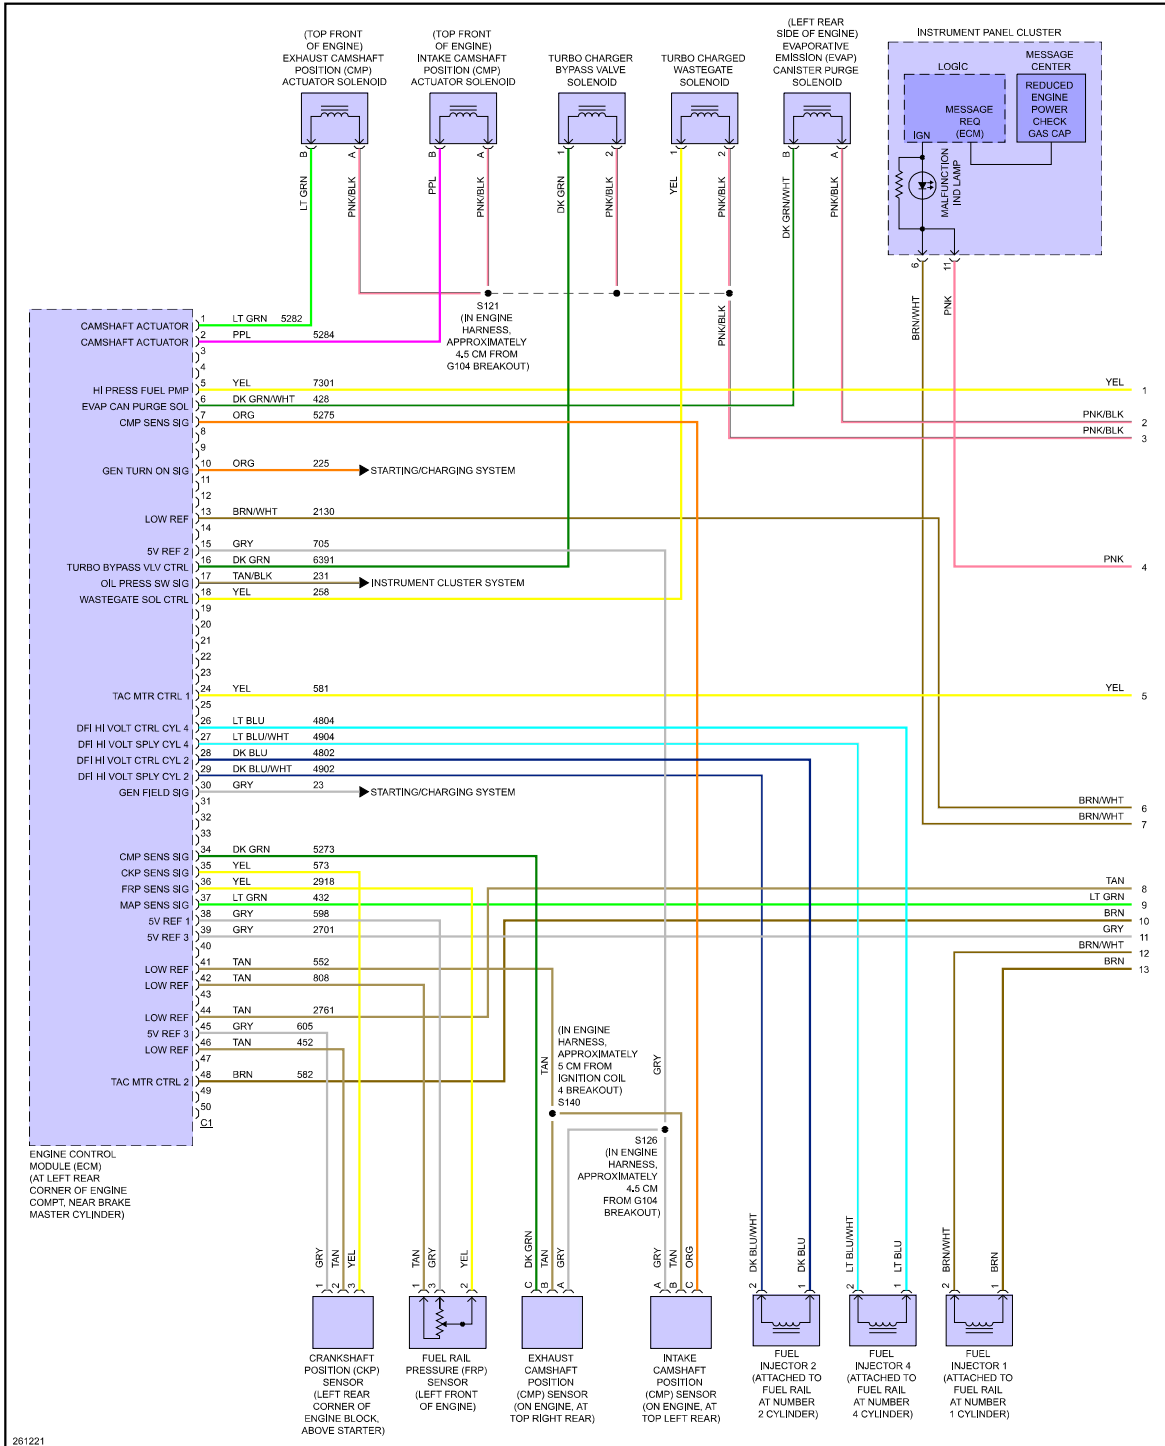

YMMS: 2007 Saturn Sky Base
 Engine: 2.4L Eng
 VIN:

Sep 10, 2022
 License:
 Odometer:

ENGINE PERFORMANCE > 2.0L VIN M

Fig 1: 2.0L VIN M, Engine Performance Circuit (1 of 4)

Fig 2: 2.0L VIN M, Engine Performance Circuit (2 of 4)

Fig 3: 2.0L VIN M, Engine Performance Circuit (3 of 4)

Fig 4: 2.0L VIN M, Engine Performance Circuit (4 of 4)

ENGINE PERFORMANCE > 2.4L VIN B

Fig 1: 2.4L VIN B, Engine Performance Circuit (1 of 4)

Fig 2: 2.4L VIN B, Engine Performance Circuit (2 of 4)

Fig 3: 2.4L VIN B, Engine Performance Circuit (3 of 4)

Fig 4: 2.4L VIN B, Engine Performance Circuit (4 of 4)