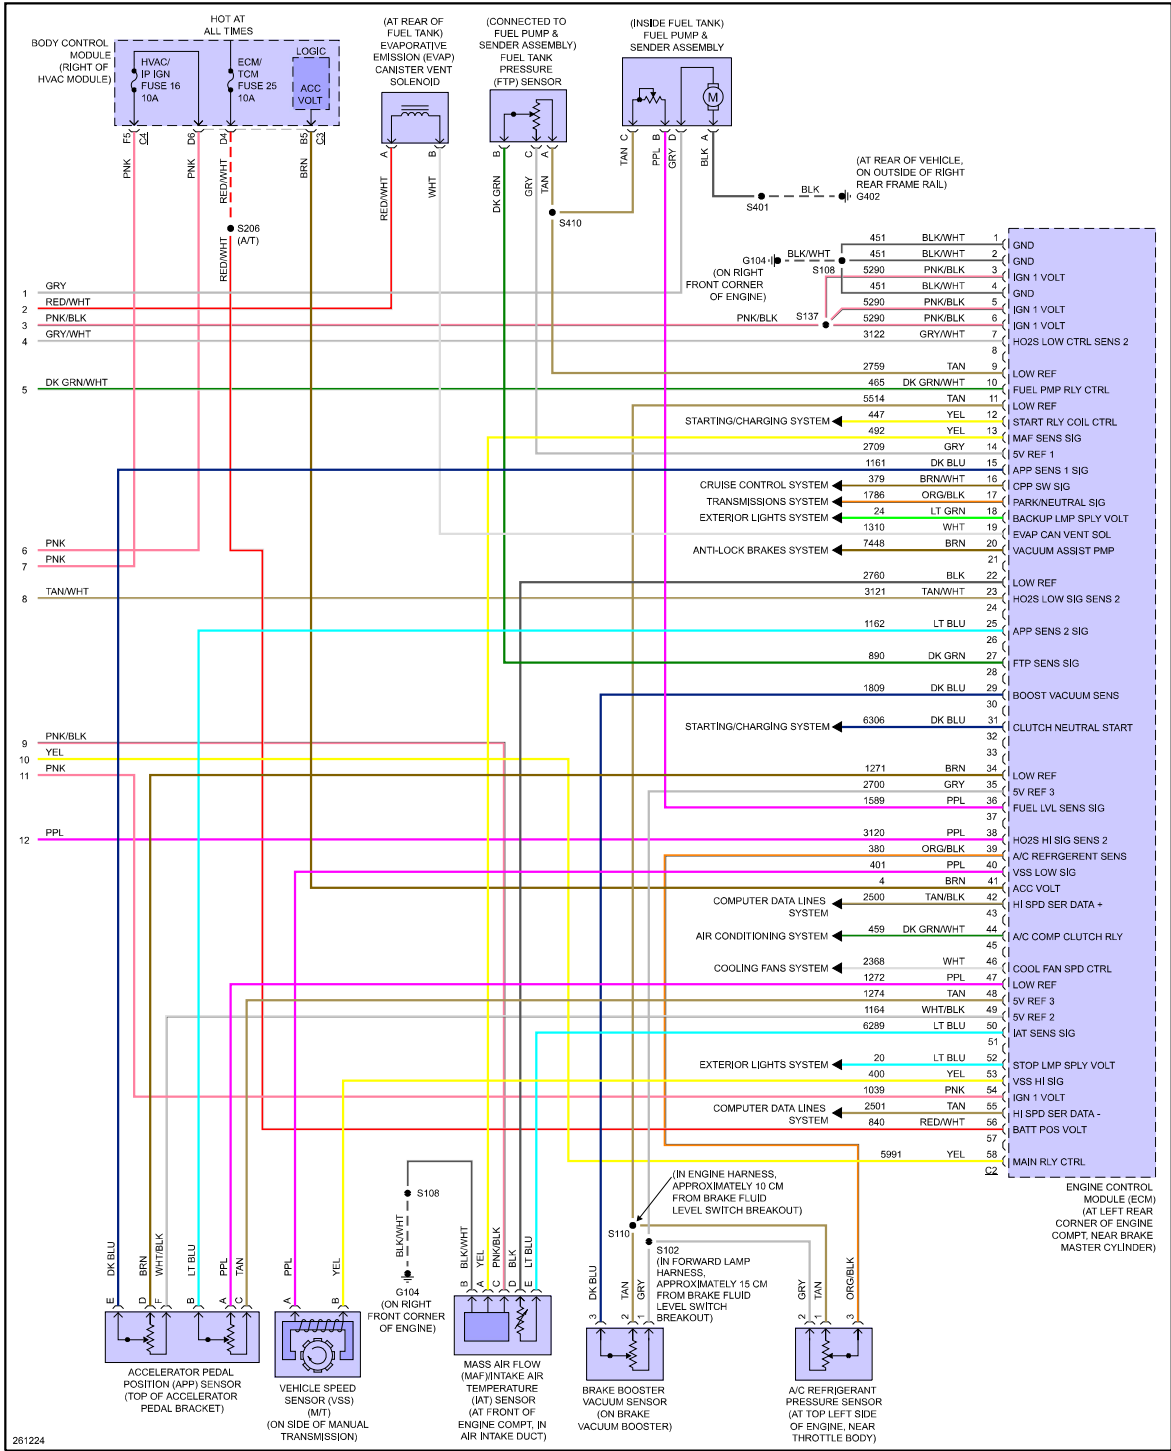

YMMS: 2007 Saturn Sky Base
 Engine: 2.4L Eng
 VIN:

Sep 10, 2022
 License:
 Odometer:

ENGINE PERFORMANCE > 2.0L VIN M

Fig 1: 2.0L VIN M, Engine Performance Circuit (1 of 4)

Fig 2: 2.0L VIN M, Engine Performance Circuit (2 of 4)

Fig 3: 2.0L VIN M, Engine Performance Circuit (3 of 4)

Fig 4: 2.0L VIN M, Engine Performance Circuit (4 of 4)

ENGINE PERFORMANCE > 2.4L VIN B

Fig 1: 2.4L VIN B, Engine Performance Circuit (1 of 4)

Fig 2: 2.4L VIN B, Engine Performance Circuit (2 of 4)

Fig 3: 2.4L VIN B, Engine Performance Circuit (3 of 4)

Fig 4: 2.4L VIN B, Engine Performance Circuit (4 of 4)