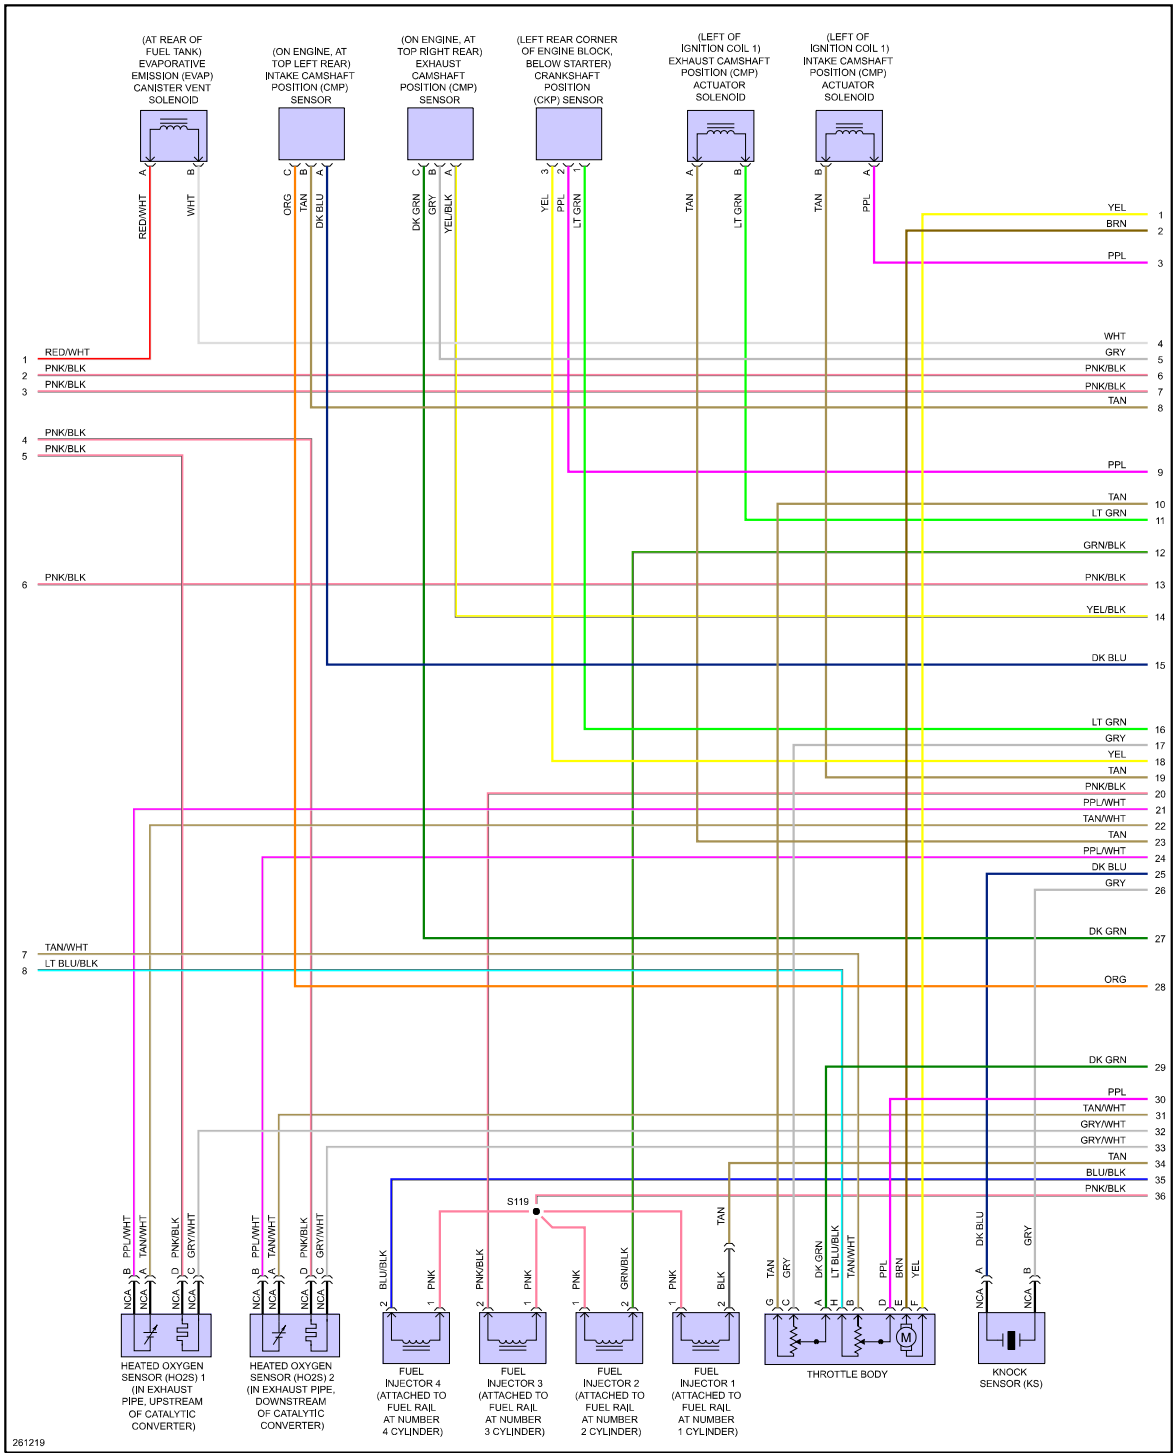

YMMS: 2007 Saturn Sky Base
 Engine: 2.4L Eng
 VIN:

Sep 10, 2022
 License:
 Odometer:

ENGINE PERFORMANCE > 2.0L VIN M

Fig 1: 2.0L VIN M, Engine Performance Circuit (1 of 4)

Fig 2: 2.0L VIN M, Engine Performance Circuit (2 of 4)

Fig 3: 2.0L VIN M, Engine Performance Circuit (3 of 4)

Fig 4: 2.0L VIN M, Engine Performance Circuit (4 of 4)

ENGINE PERFORMANCE > 2.4L VIN B

Fig 1: 2.4L VIN B, Engine Performance Circuit (1 of 4)

Fig 2: 2.4L VIN B, Engine Performance Circuit (2 of 4)

Fig 3: 2.4L VIN B, Engine Performance Circuit (3 of 4)

Fig 4: 2.4L VIN B, Engine Performance Circuit (4 of 4)