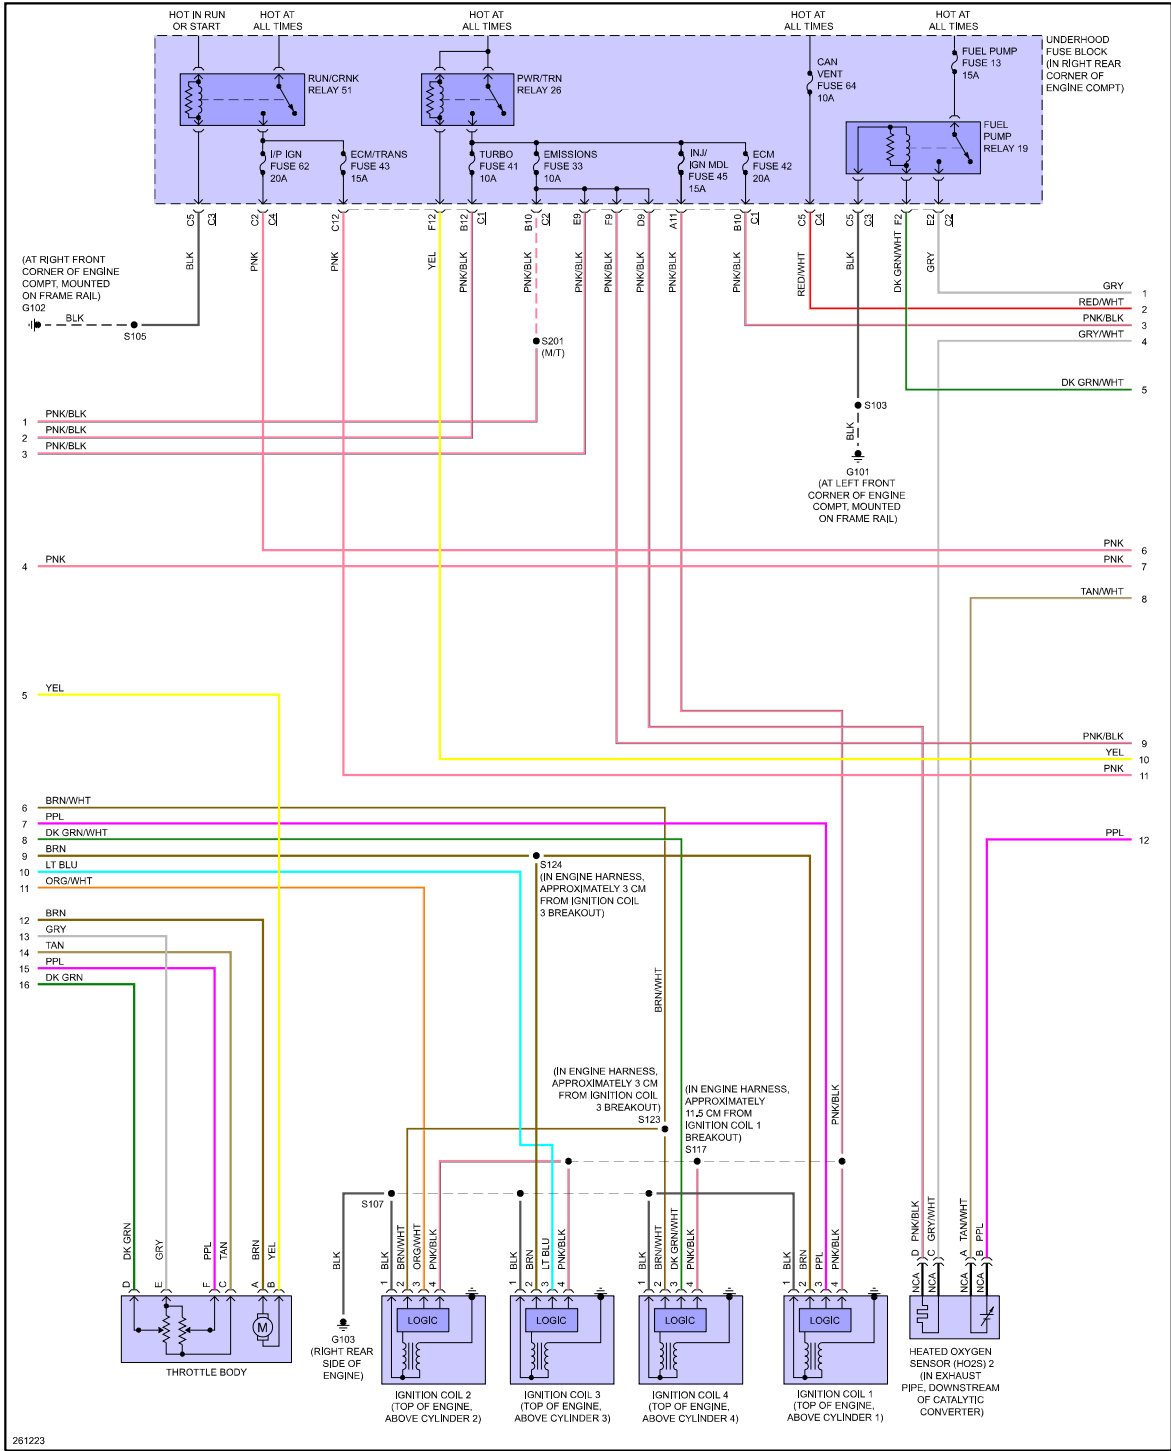

YMMS: 2007 Saturn Sky Base
 Engine: 2.4L Eng
 VIN:

Sep 10, 2022
 License:
 Odometer:

ENGINE PERFORMANCE > 2.0L VIN M

Fig 1: 2.0L VIN M, Engine Performance Circuit (1 of 4)

Fig 2: 2.0L VIN M, Engine Performance Circuit (2 of 4)

Fig 3: 2.0L VIN M, Engine Performance Circuit (3 of 4)

Fig 4: 2.0L VIN M, Engine Performance Circuit (4 of 4)

ENGINE PERFORMANCE > 2.4L VIN B

Fig 1: 2.4L VIN B, Engine Performance Circuit (1 of 4)

Fig 2: 2.4L VIN B, Engine Performance Circuit (2 of 4)

Fig 3: 2.4L VIN B, Engine Performance Circuit (3 of 4)

Fig 4: 2.4L VIN B, Engine Performance Circuit (4 of 4)