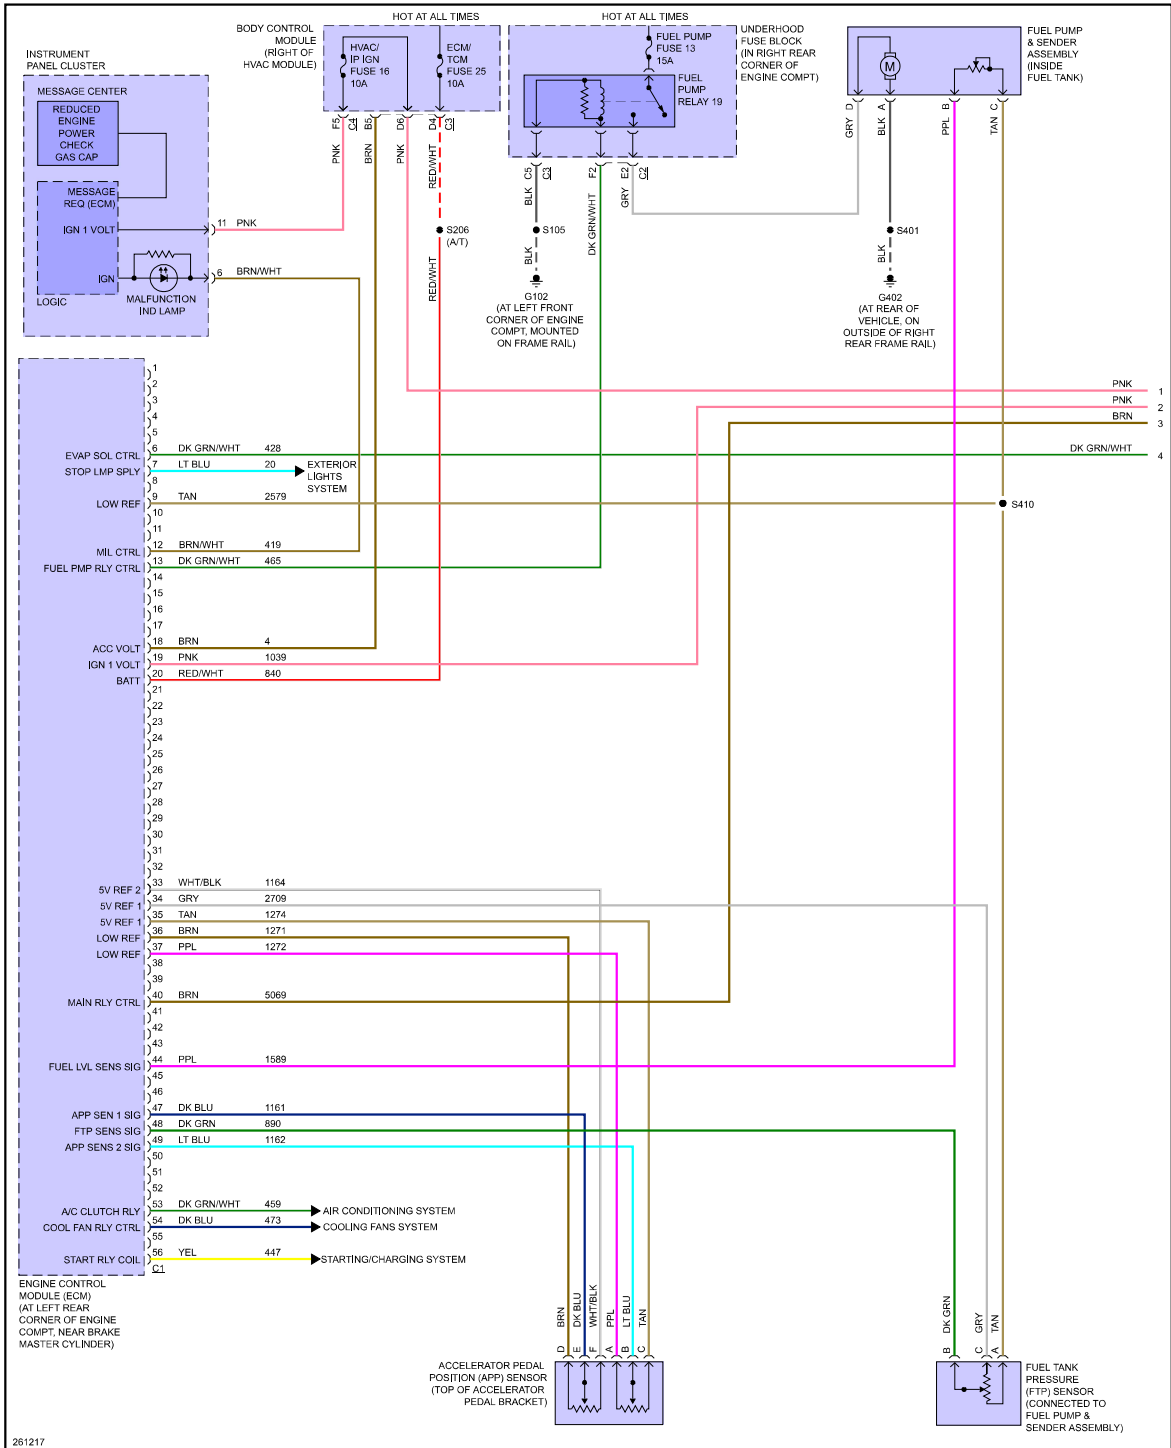

YMMS: 2007 Saturn Sky Base
 Engine: 2.4L Eng
 VIN:

Sep 10, 2022
 License:
 Odometer:

ENGINE PERFORMANCE > 2.0L VIN M

Fig 1: 2.0L VIN M, Engine Performance Circuit (1 of 4)

Fig 2: 2.0L VIN M, Engine Performance Circuit (2 of 4)

Fig 3: 2.0L VIN M, Engine Performance Circuit (3 of 4)

Fig 4: 2.0L VIN M, Engine Performance Circuit (4 of 4)

ENGINE PERFORMANCE > 2.4L VIN B

Fig 1: 2.4L VIN B, Engine Performance Circuit (1 of 4)

Fig 2: 2.4L VIN B, Engine Performance Circuit (2 of 4)

Fig 3: 2.4L VIN B, Engine Performance Circuit (3 of 4)

Fig 4: 2.4L VIN B, Engine Performance Circuit (4 of 4)