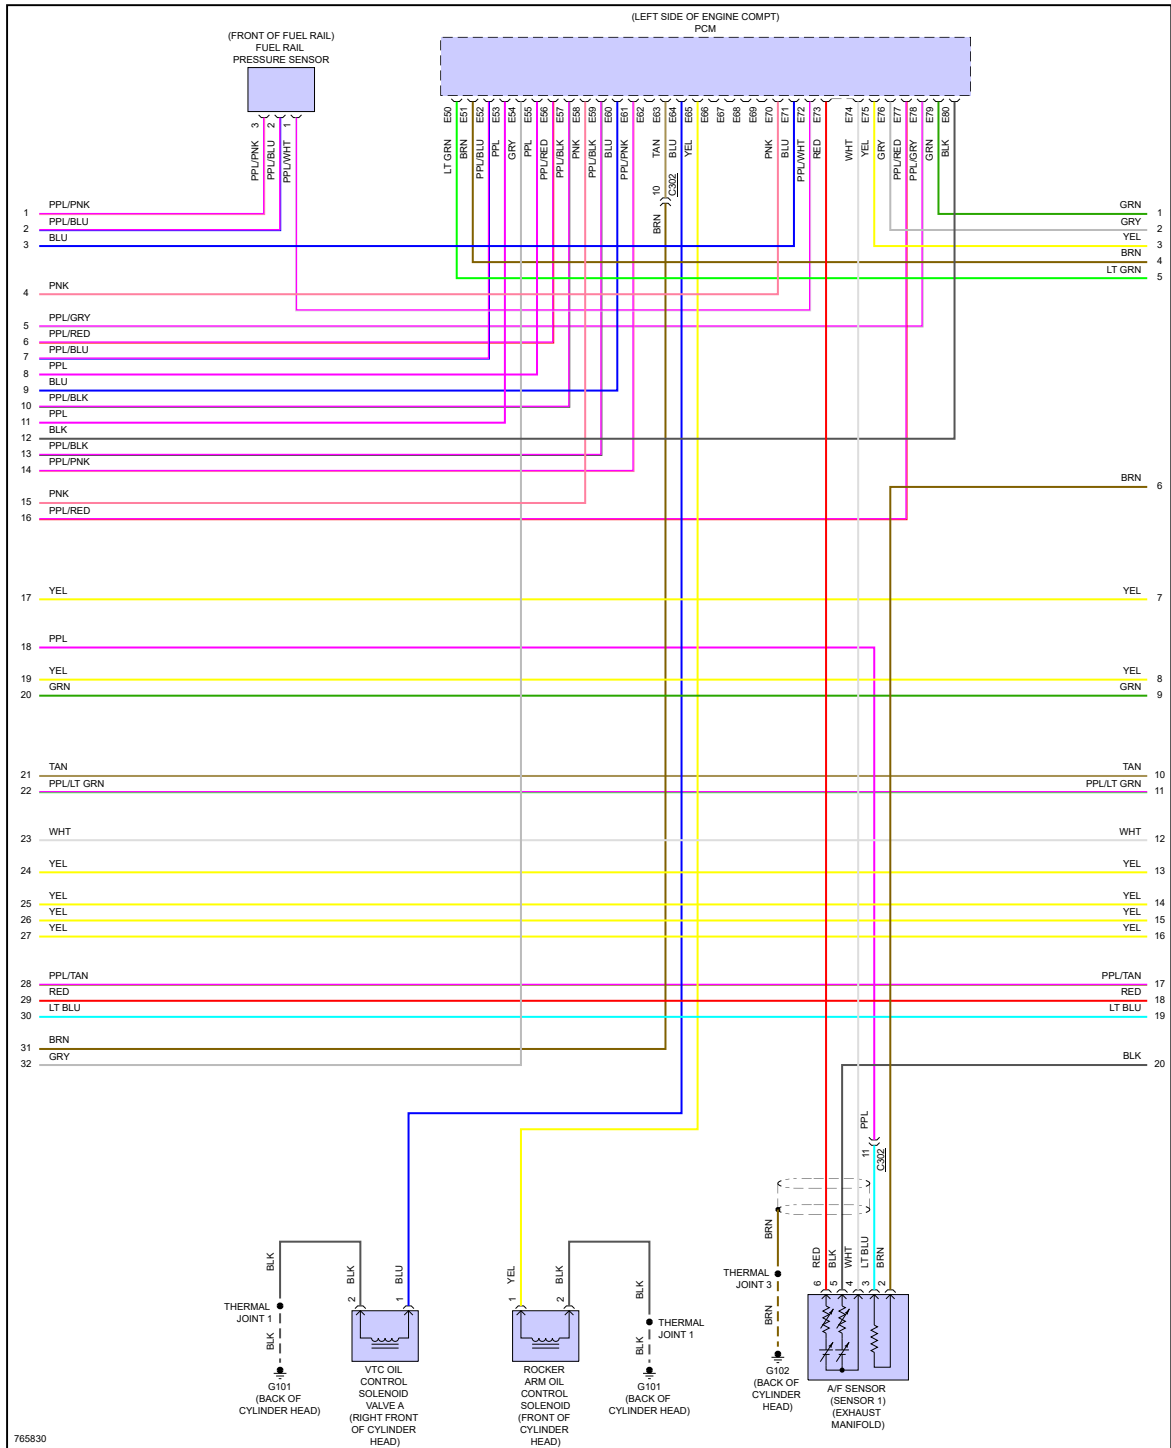

## ENGINE PERFORMANCE > 2.0L TURBO

Fig 1: 2.0L Turbo, Engine Performance Circuit (1 of 6)

Fig 2: 2.0L Turbo, Engine Performance Circuit (2 of 6)

765827

Fig 3: 2.0L Turbo, Engine Performance Circuit (3 of 6)

Fig 4: 2.0L Turbo, Engine Performance Circuit (4 of 6)

765829

Fig 5: 2.0L Turbo, Engine Performance Circuit (5 of 6)

Fig 6: 2.0L Turbo, Engine Performance Circuit (6 of 6)