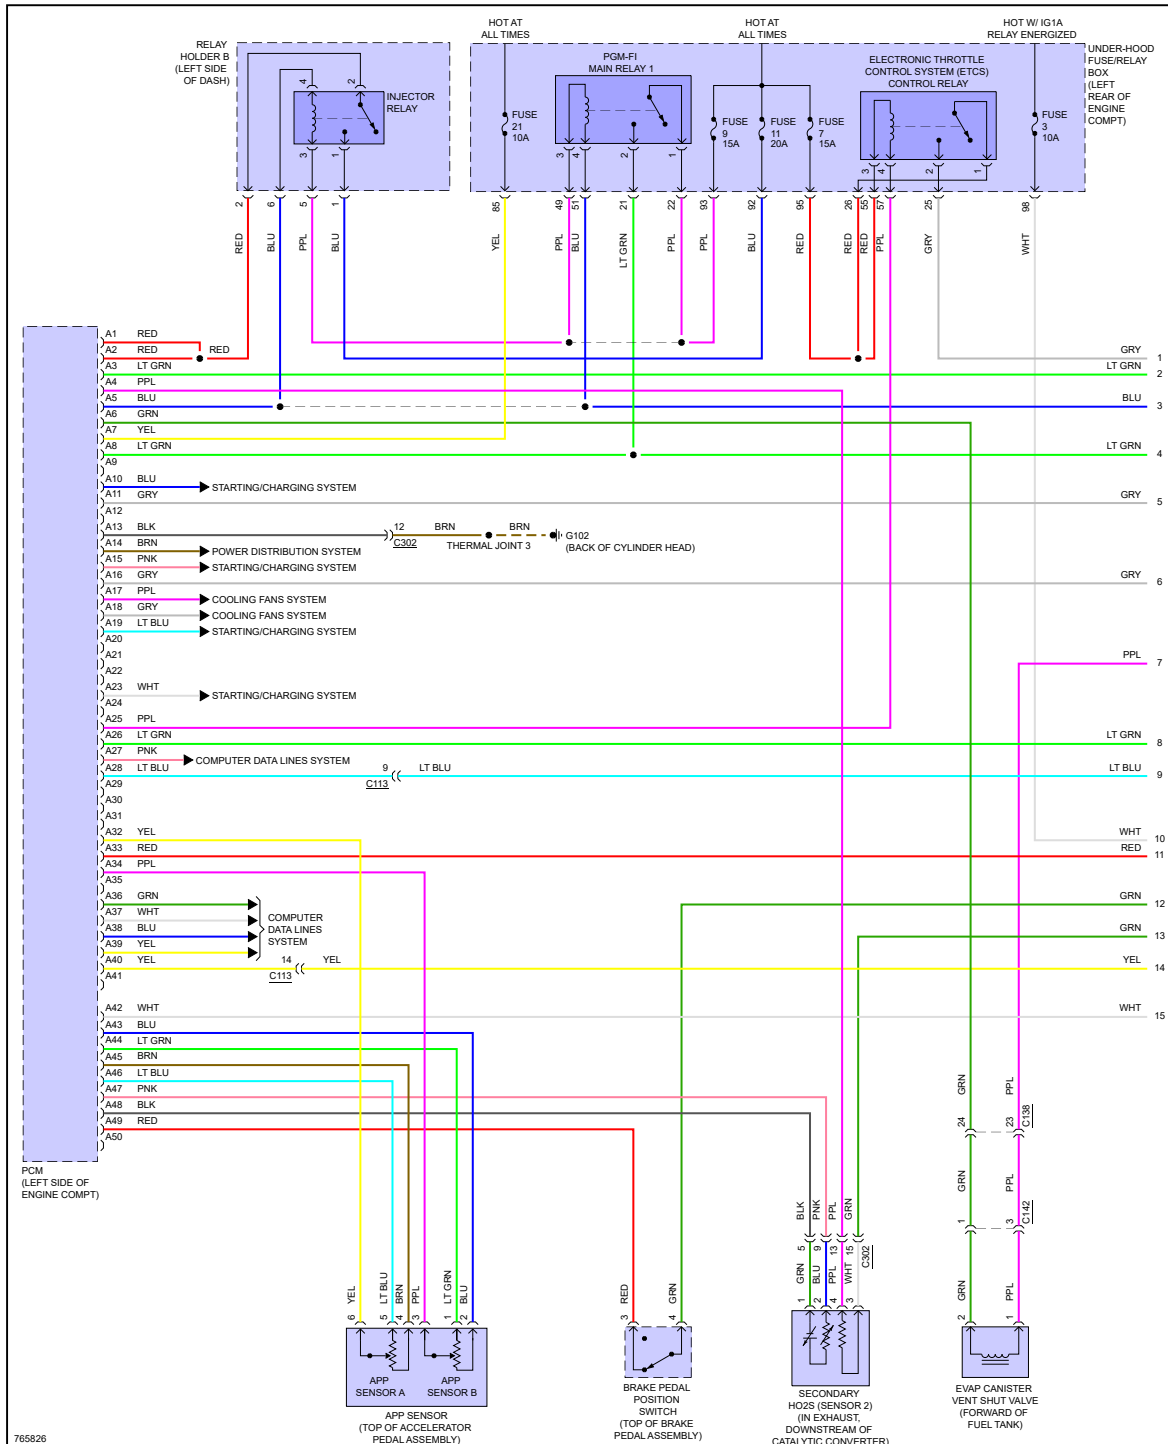

## ENGINE PERFORMANCE > 2.0L TURBO

Fig 1: 2.0L Turbo, Engine Performance Circuit (1 of 6)

Fig 2: 2.0L Turbo, Engine Performance Circuit (2 of 6)

765827

Fig 3: 2.0L Turbo, Engine Performance Circuit (3 of 6)

Fig 4: 2.0L Turbo, Engine Performance Circuit (4 of 6)

765829

Fig 5: 2.0L Turbo, Engine Performance Circuit (5 of 6)

Fig 6: 2.0L Turbo, Engine Performance Circuit (6 of 6)