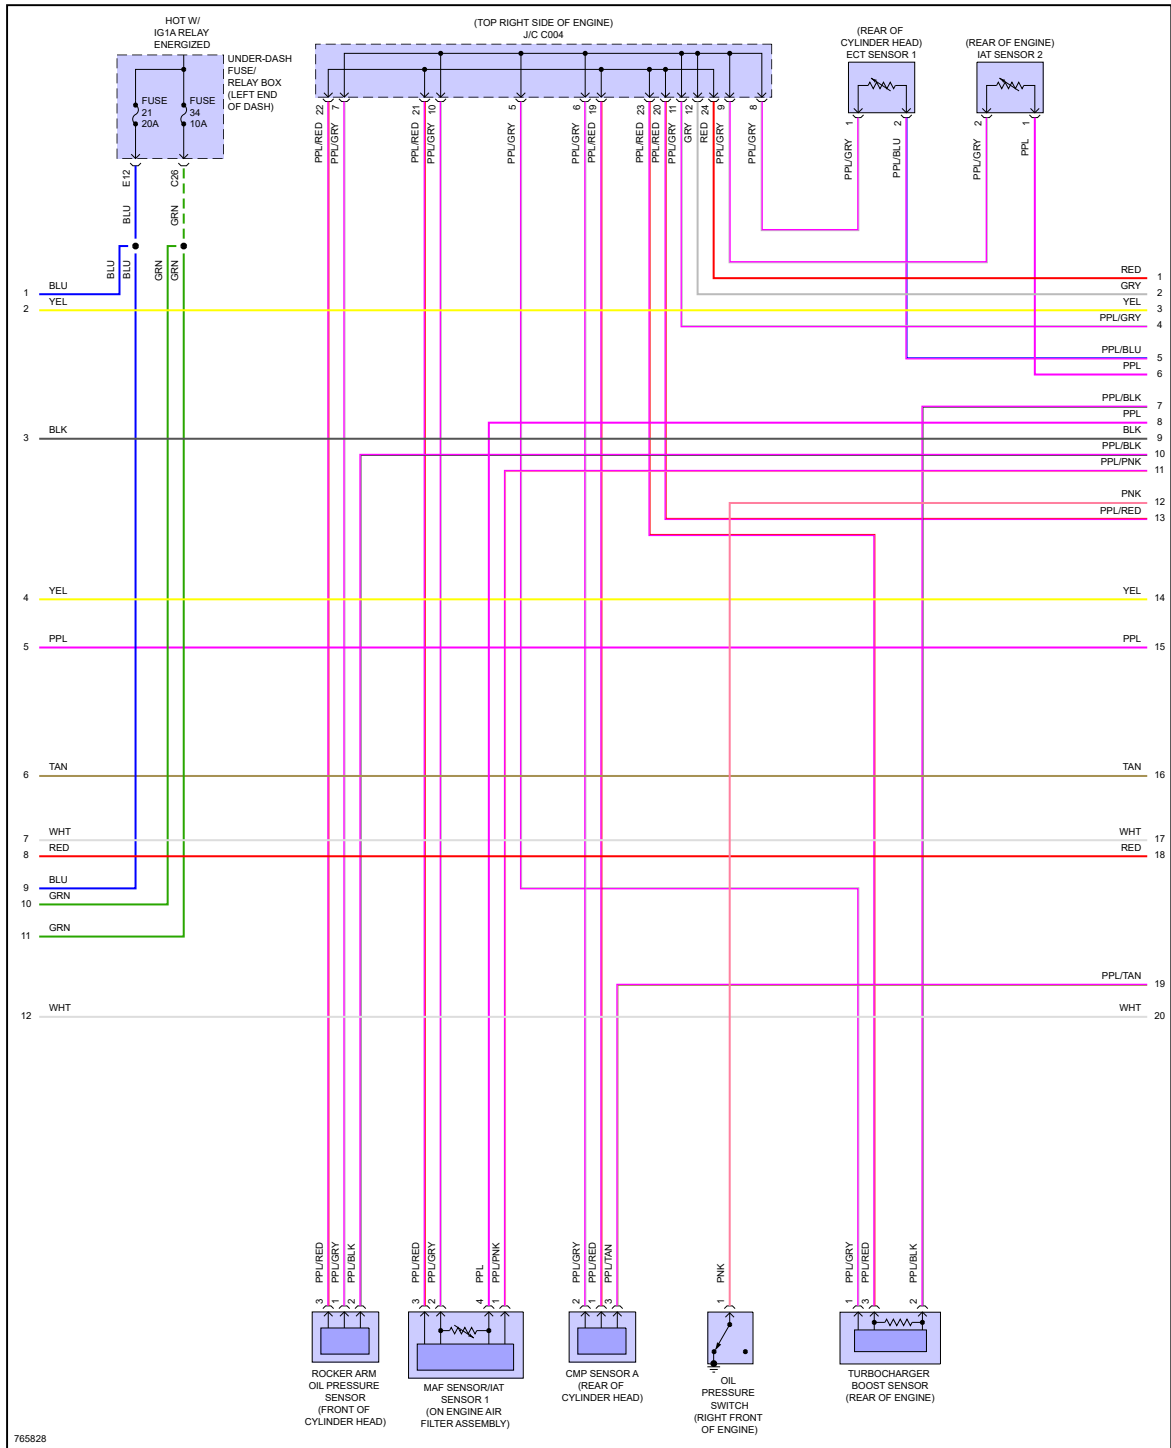

## ENGINE PERFORMANCE > 2.0L TURBO

Fig 1: 2.0L Turbo, Engine Performance Circuit (1 of 6)

Fig 2: 2.0L Turbo, Engine Performance Circuit (2 of 6)

765827

Fig 3: 2.0L Turbo, Engine Performance Circuit (3 of 6)

Fig 4: 2.0L Turbo, Engine Performance Circuit (4 of 6)

765829

Fig 5: 2.0L Turbo, Engine Performance Circuit (5 of 6)

Fig 6: 2.0L Turbo, Engine Performance Circuit (6 of 6)