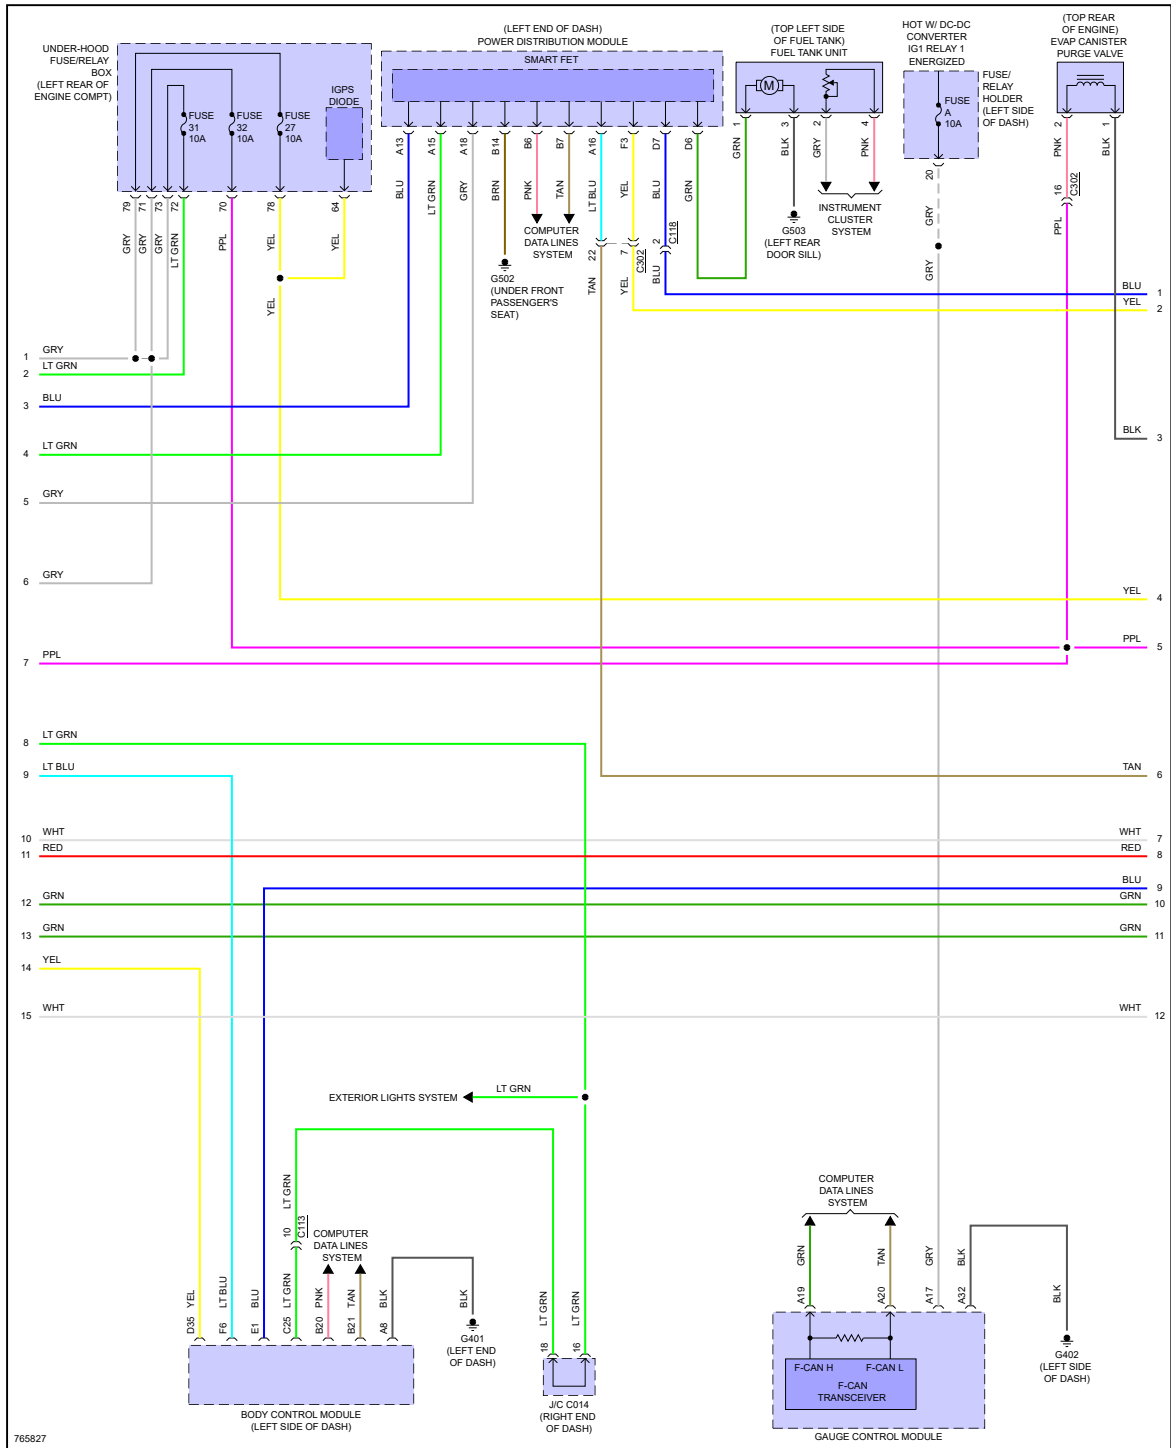

## ENGINE PERFORMANCE > 2.0L TURBO

Fig 1: 2.0L Turbo, Engine Performance Circuit (1 of 6)

Fig 2: 2.0L Turbo, Engine Performance Circuit (2 of 6)

765827

Fig 3: 2.0L Turbo, Engine Performance Circuit (3 of 6)

Fig 4: 2.0L Turbo, Engine Performance Circuit (4 of 6)

765829

Fig 5: 2.0L Turbo, Engine Performance Circuit (5 of 6)

Fig 6: 2.0L Turbo, Engine Performance Circuit (6 of 6)