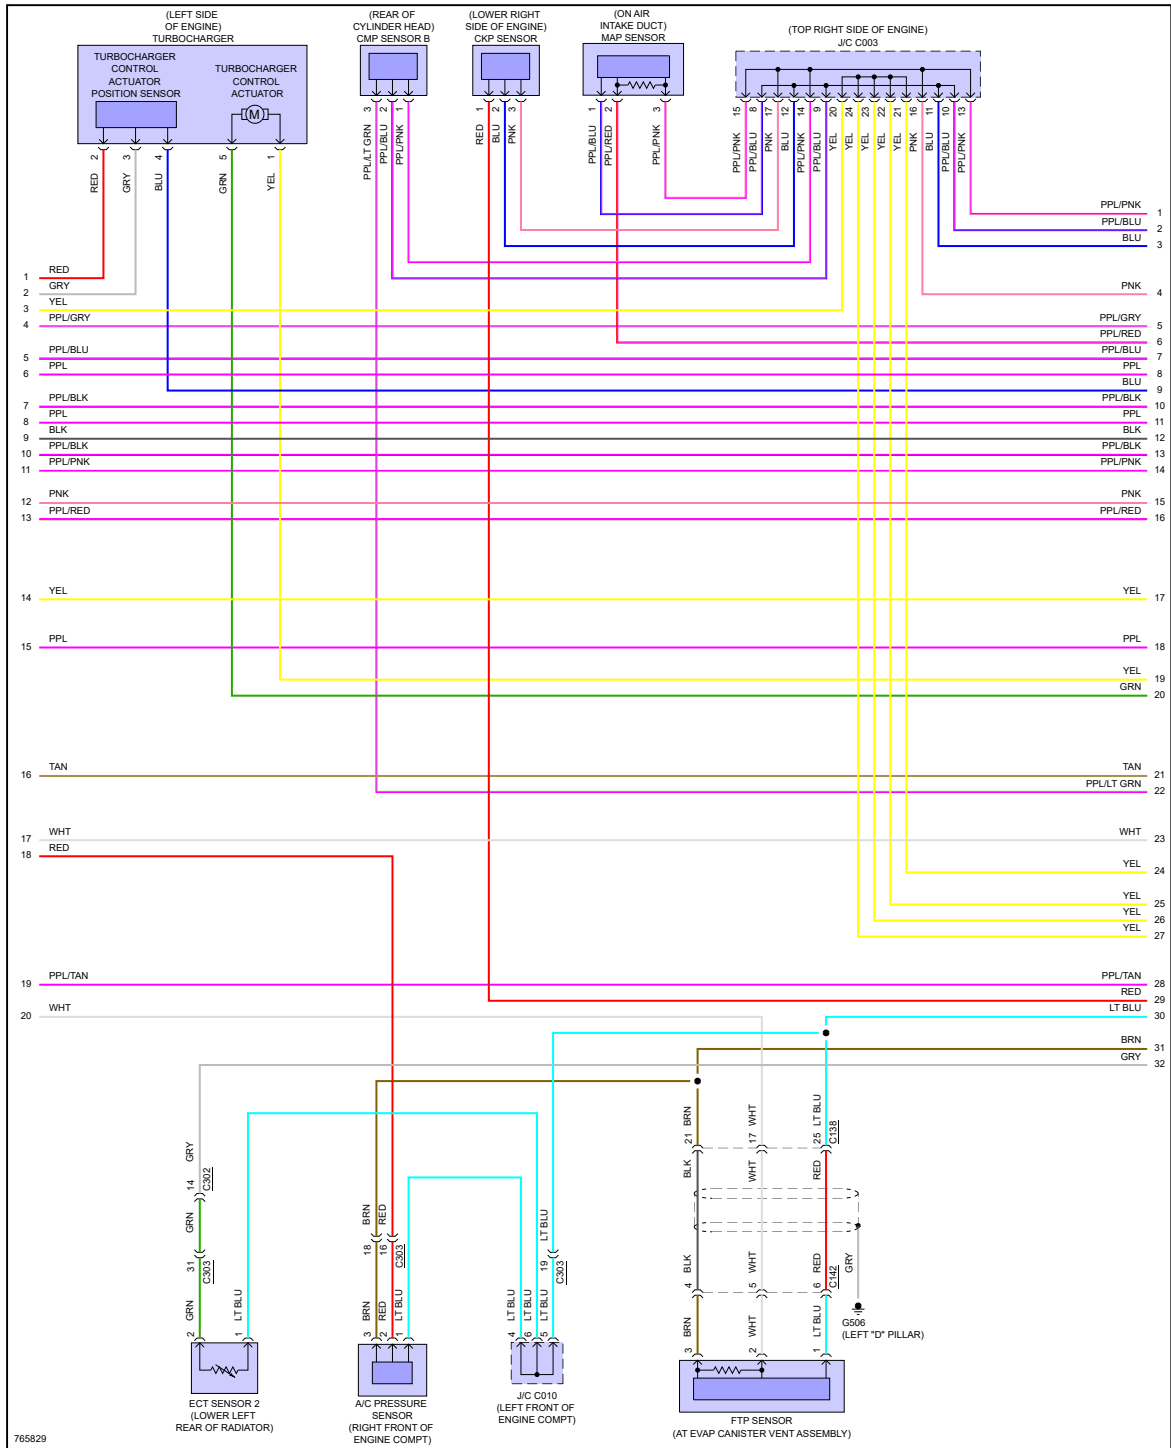

## ENGINE PERFORMANCE > 2.0L TURBO

Fig 1: 2.0L Turbo, Engine Performance Circuit (1 of 6)

Fig 2: 2.0L Turbo, Engine Performance Circuit (2 of 6)

765827

Fig 3: 2.0L Turbo, Engine Performance Circuit (3 of 6)

Fig 4: 2.0L Turbo, Engine Performance Circuit (4 of 6)

765829

Fig 5: 2.0L Turbo, Engine Performance Circuit (5 of 6)

Fig 6: 2.0L Turbo, Engine Performance Circuit (6 of 6)