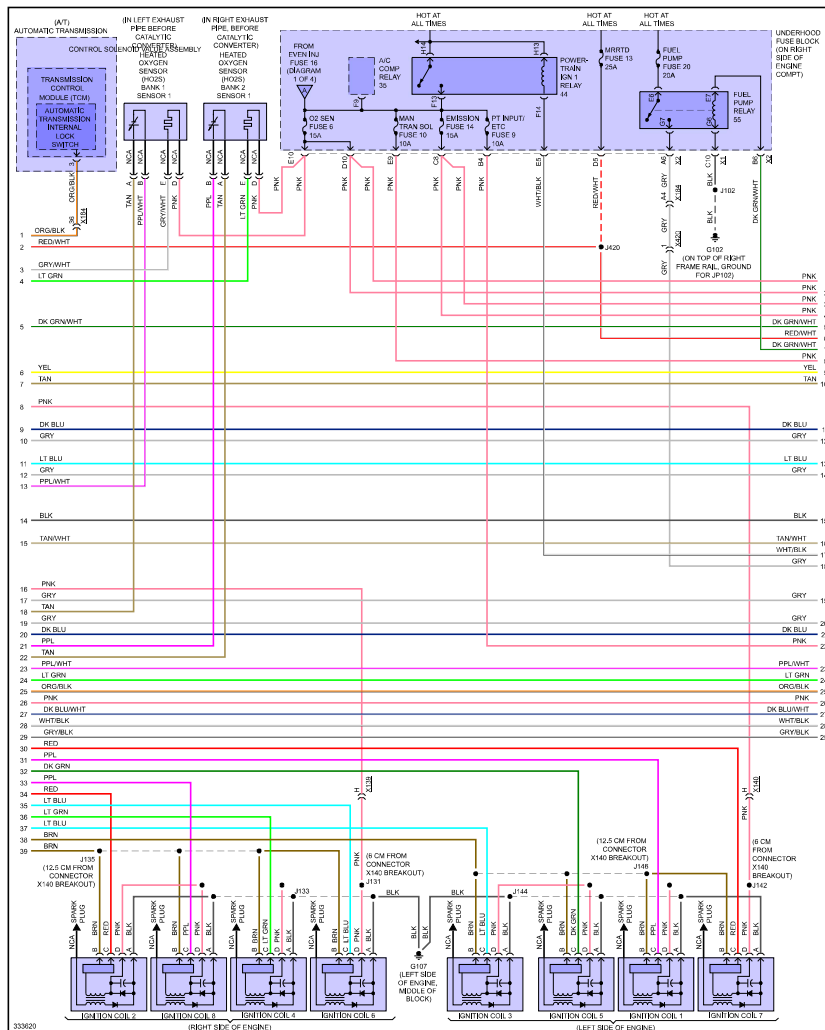

YMMS: 2012 Chevrolet Corvette Z06
Engine: 7.0L Eng
VIN:

Feb 7, 2022

License:
Odometer:

ENGINE PERFORMANCE > 7.0L VIN E

Fig 1: 7.0L VIN E, Engine Performance Circuit (1 of 4)

Fig 2: 7.0L VIN E, Engine Performance Circuit (2 of 4)

Fig 3: 7.0L VIN E, Engine Performance Circuit (3 of 4)

Fig 4: 7.0L VIN E, Engine Performance Circuit (4 of 4)