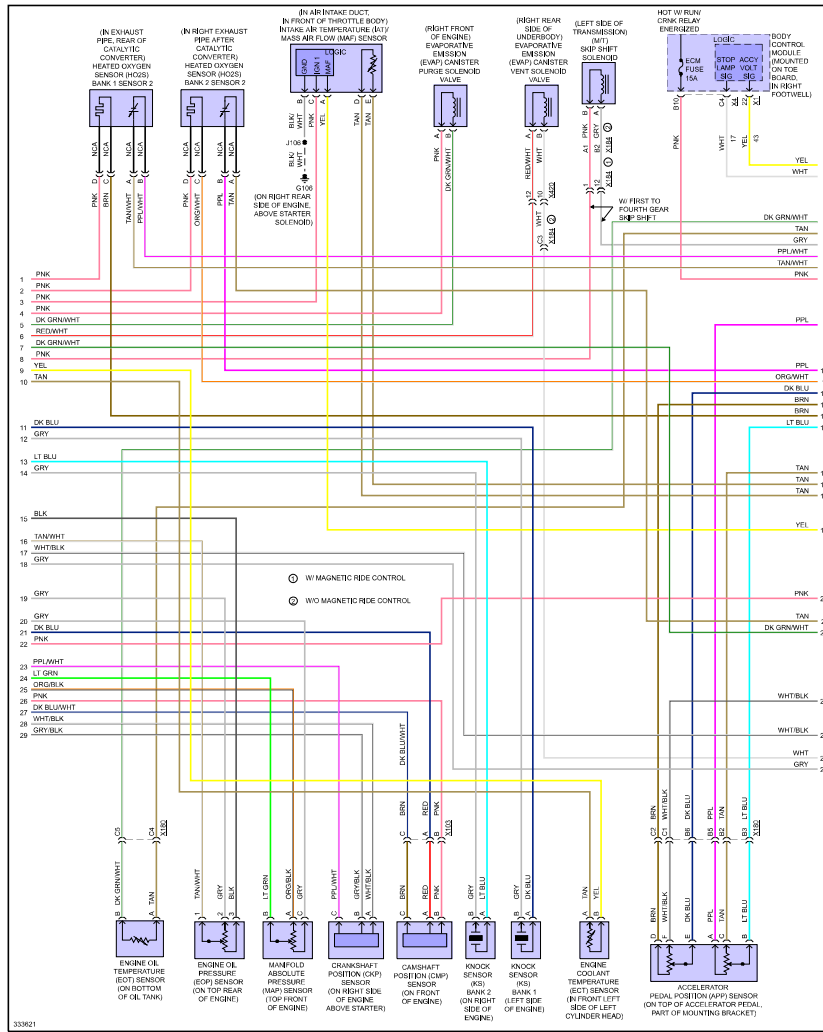

Fig 3: 7.0L VIN E, Engine Performance Circuit (3 of 4)

Fig 4: 7.0L VIN E, Engine Performance Circuit (4 of 4)