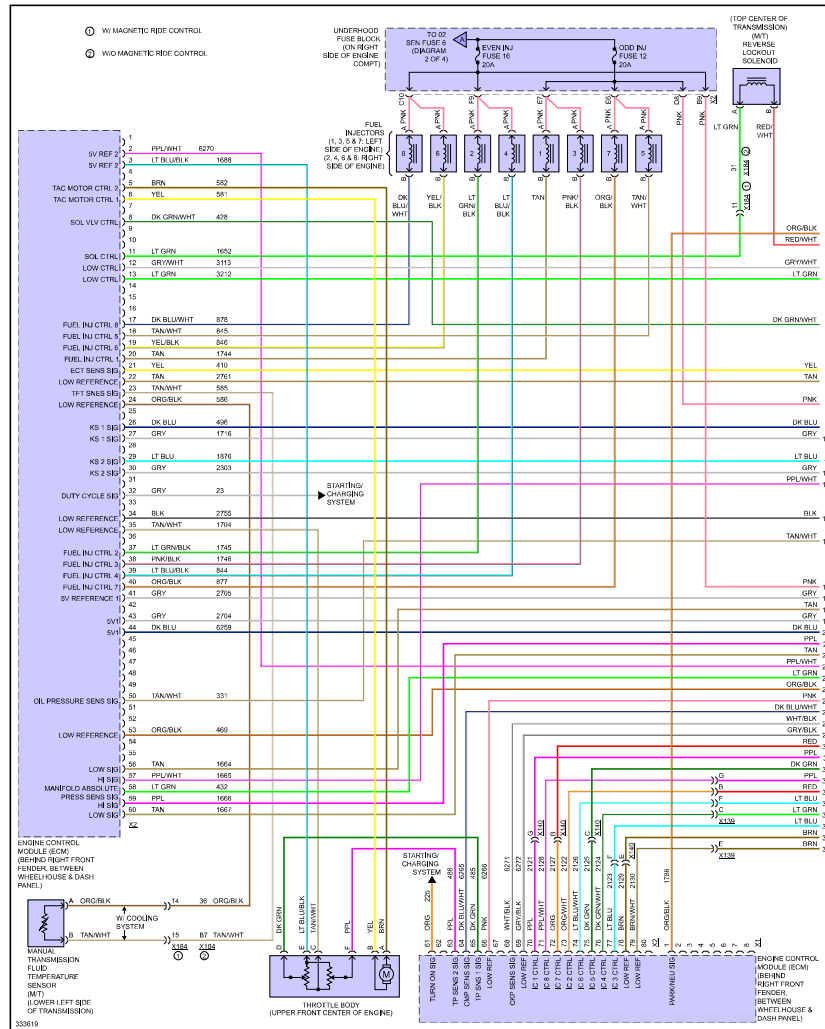

YMMS: 2012 Chevrolet Corvette Z06
Engine: 7.0L Eng
VIN:

Feb 7, 2022

License:
Odometer:

ENGINE PERFORMANCE > 7.0L VIN E

Fig 1: 7.0L VIN E, Engine Performance Circuit (1 of 4)

Fig 2: 7.0L VIN E, Engine Performance Circuit (2 of 4)

Fig 3: 7.0L VIN E, Engine Performance Circuit (3 of 4)

Fig 4: 7.0L VIN E, Engine Performance Circuit (4 of 4)