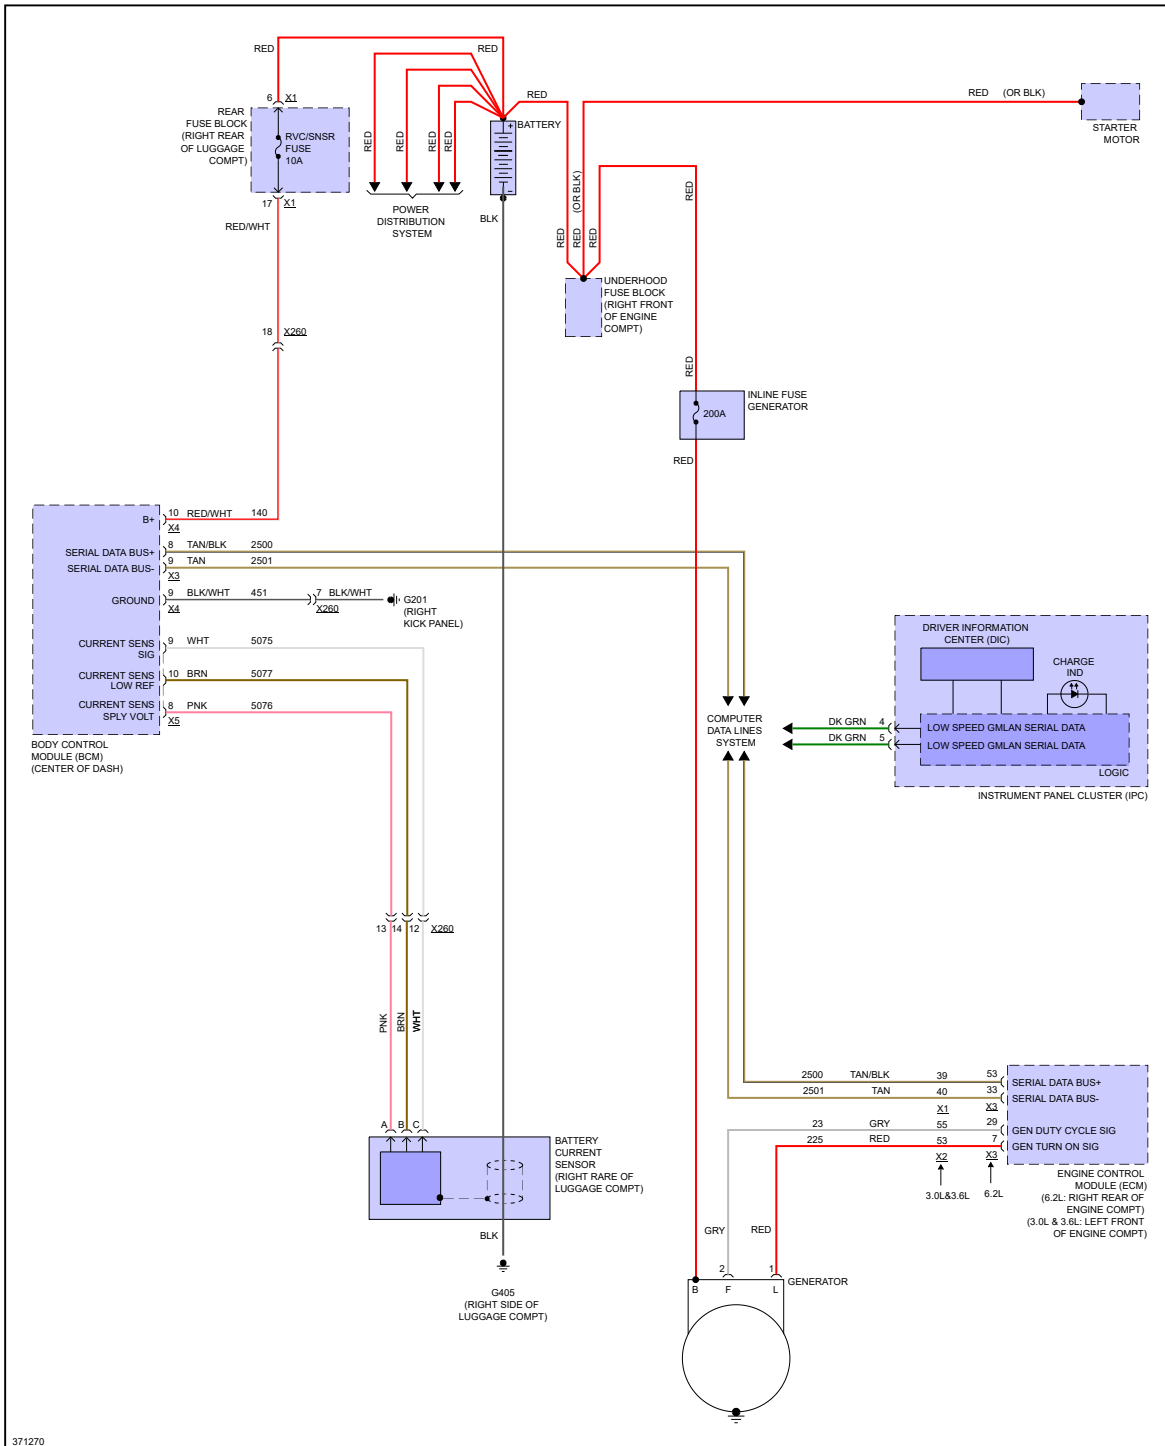

YMMS: 2013 Cadillac CTS V
 Engine: 6.2L Eng
 VIN:

Feb 7, 2022
 License:
 Odometer:

STARTING/CHARGING

Fig 1: Charging Circuit

Fig 2: Starting Circuit