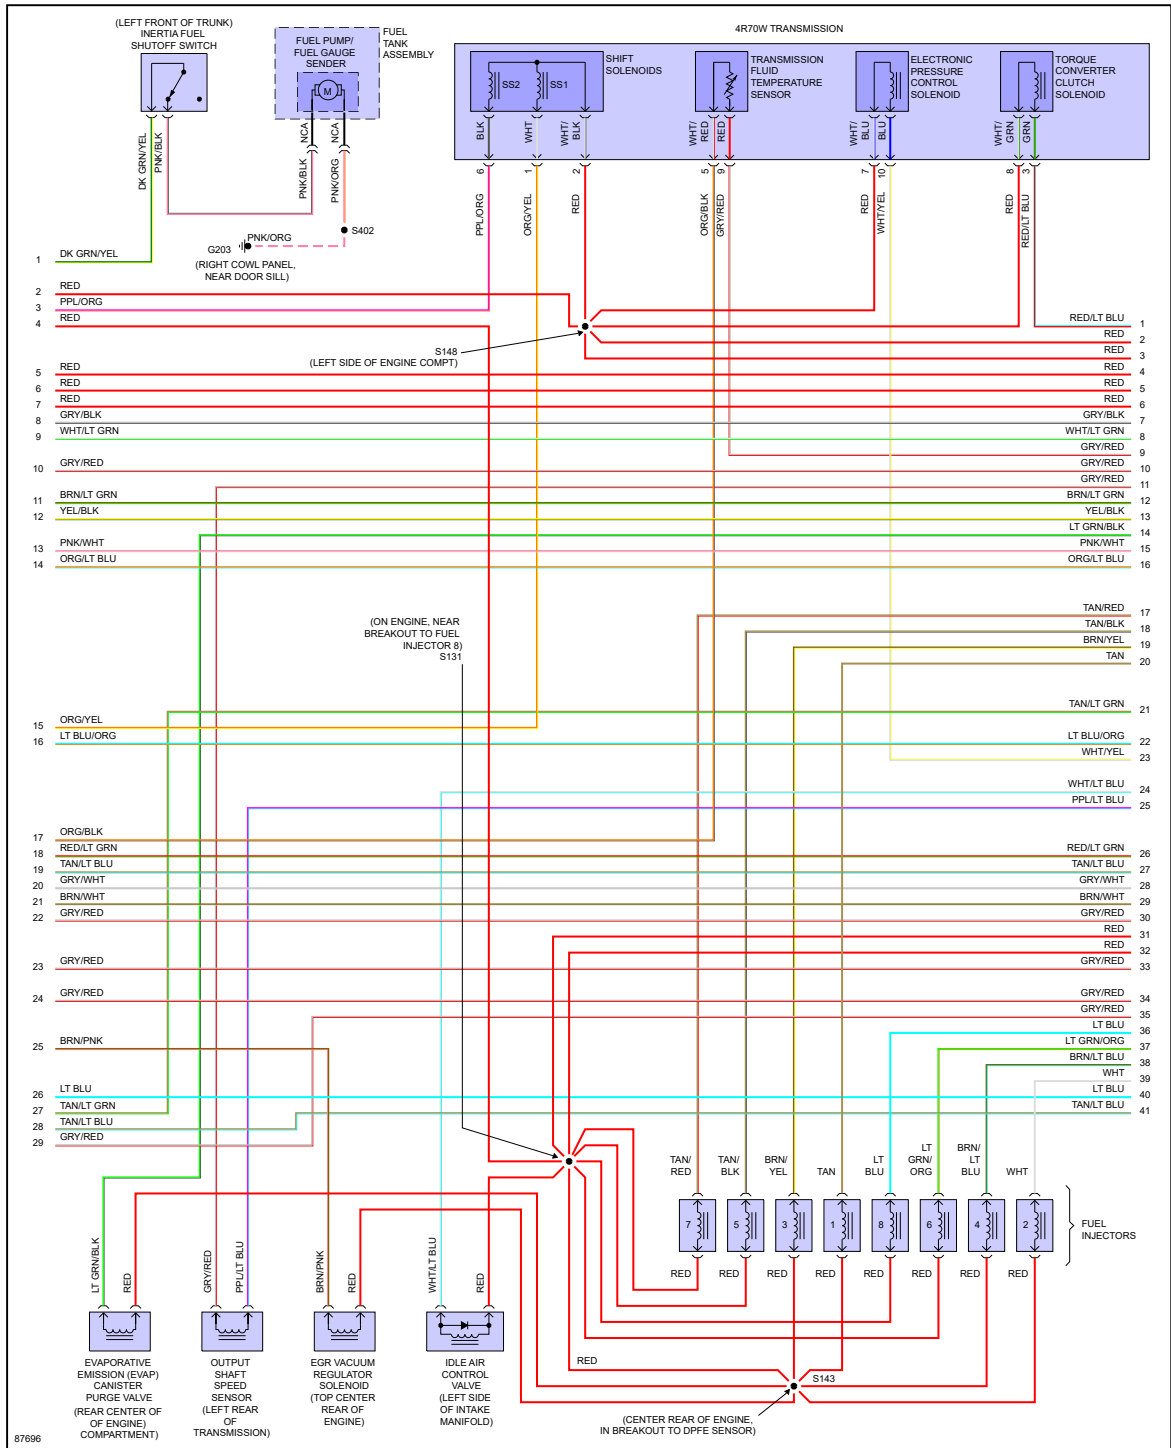

# P-Town Auto & Offroad, LLC

688 Harshaw Ave.  
Patagonia, AZ 85624  
(520) 394-0181 T

YMMS: 1997 Ford Crown Victoria Base  
Engine: 4.6L Eng  
VIN:

Apr 20, 2024  
License:  
Odometer:

**ENGINE PERFORMANCE > 4.6L**

Fig 1: 4.6L, Engine Performance Circuit (1 of 4)

Fig 2: 4.6L, Engine Performance Circuit (2 of 4)

Fig 3: 4.6L, Engine Performance Circuit (3 of 4)

Fig 4: 4.6L, Engine Performance Circuit (4 of 4)

*"If your car is beat down, bring it to P-Town!"*