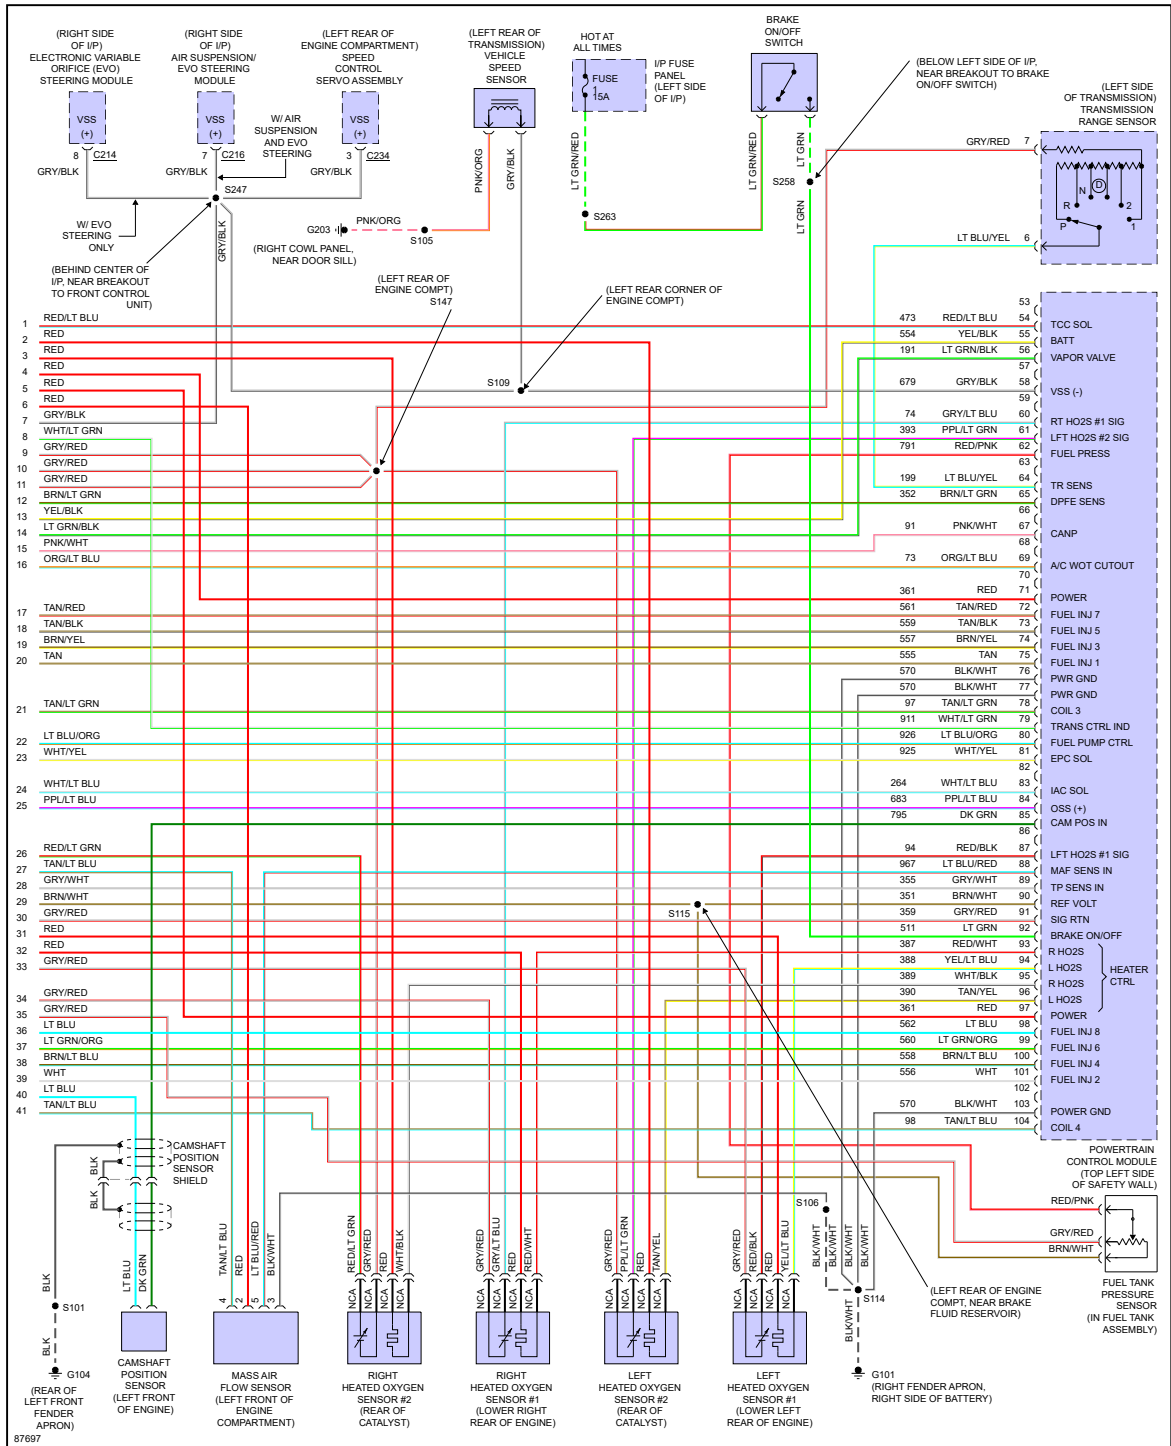

# P-Town Auto & Offroad, LLC

688 Harshaw Ave.  
Patagonia, AZ 85624  
(520) 394-0181 T

YMMS: 1997 Ford Crown Victoria Base  
Engine: 4.6L Eng  
VIN:

Apr 20, 2024  
License:  
Odometer:

**ENGINE PERFORMANCE > 4.6L**

Fig 1: 4.6L, Engine Performance Circuit (1 of 4)

Fig 2: 4.6L, Engine Performance Circuit (2 of 4)

Fig 3: 4.6L, Engine Performance Circuit (3 of 4)

Fig 4: 4.6L, Engine Performance Circuit (4 of 4)

*"If your car is beat down, bring it to P-Town!"*