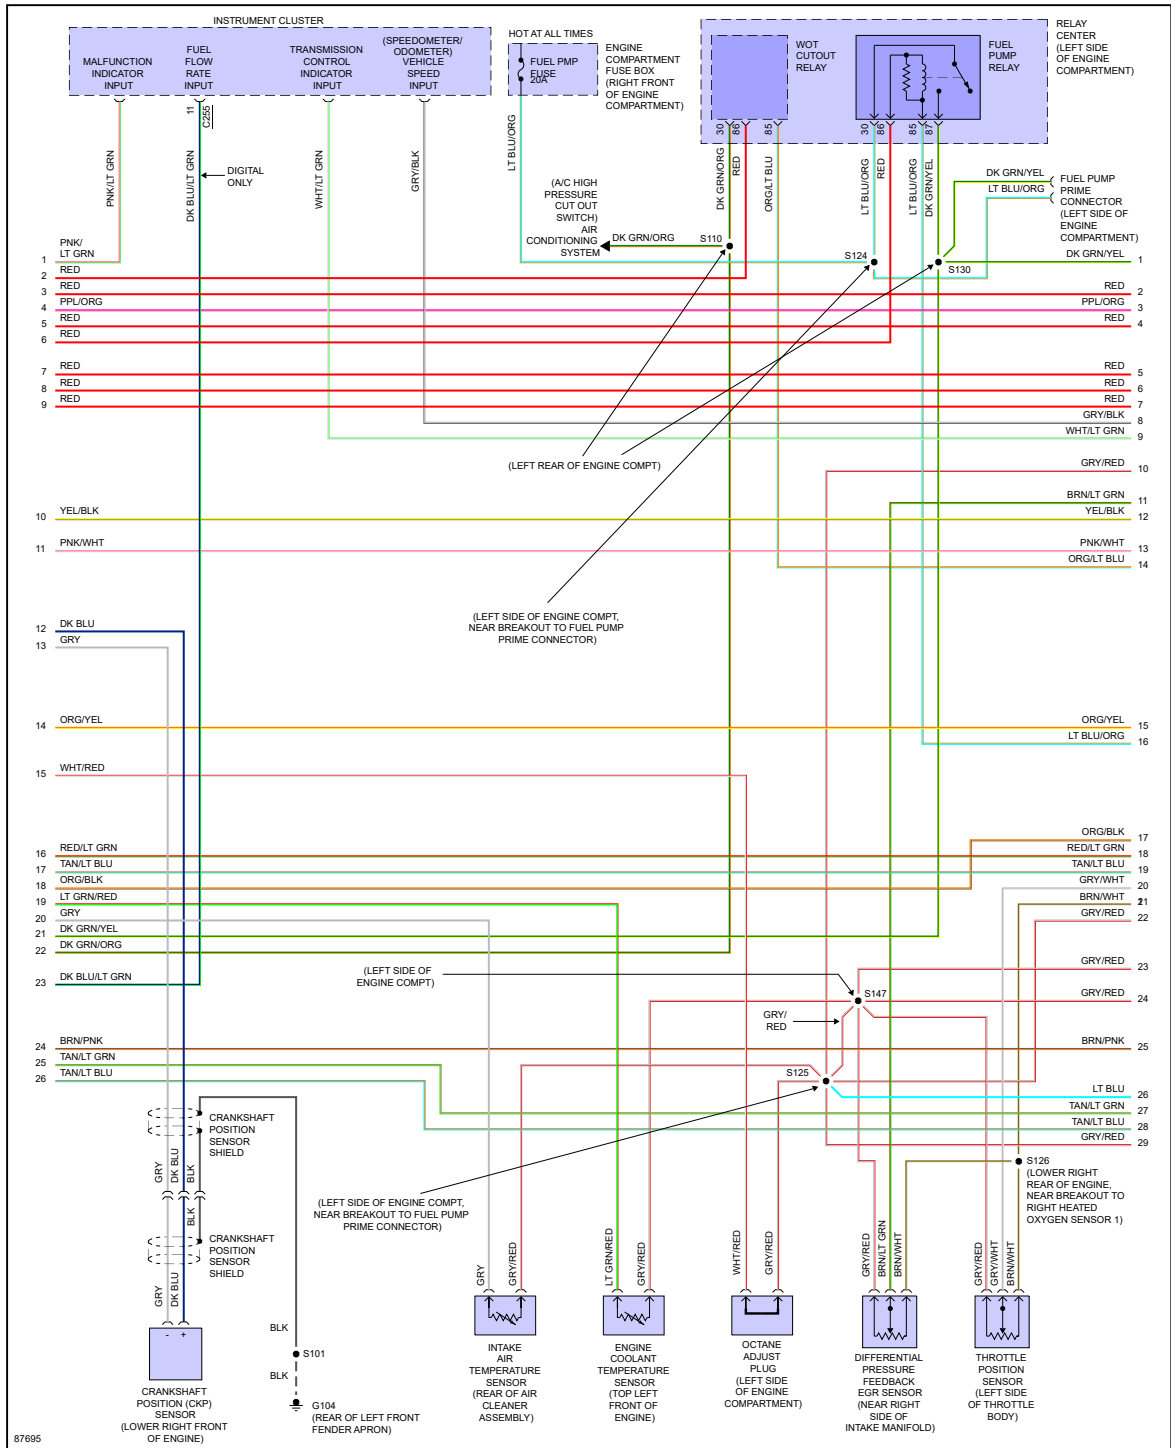

# P-Town Auto & Offroad, LLC

688 Harshaw Ave.  
Patagonia, AZ 85624  
(520) 394-0181 T

YMMS: 1997 Ford Crown Victoria Base  
Engine: 4.6L Eng  
VIN:

Apr 20, 2024  
License:  
Odometer:

**ENGINE PERFORMANCE > 4.6L**

Fig 1: 4.6L, Engine Performance Circuit (1 of 4)

Fig 2: 4.6L, Engine Performance Circuit (2 of 4)

Fig 3: 4.6L, Engine Performance Circuit (3 of 4)

Fig 4: 4.6L, Engine Performance Circuit (4 of 4)

*"If your car is beat down, bring it to P-Town!"*