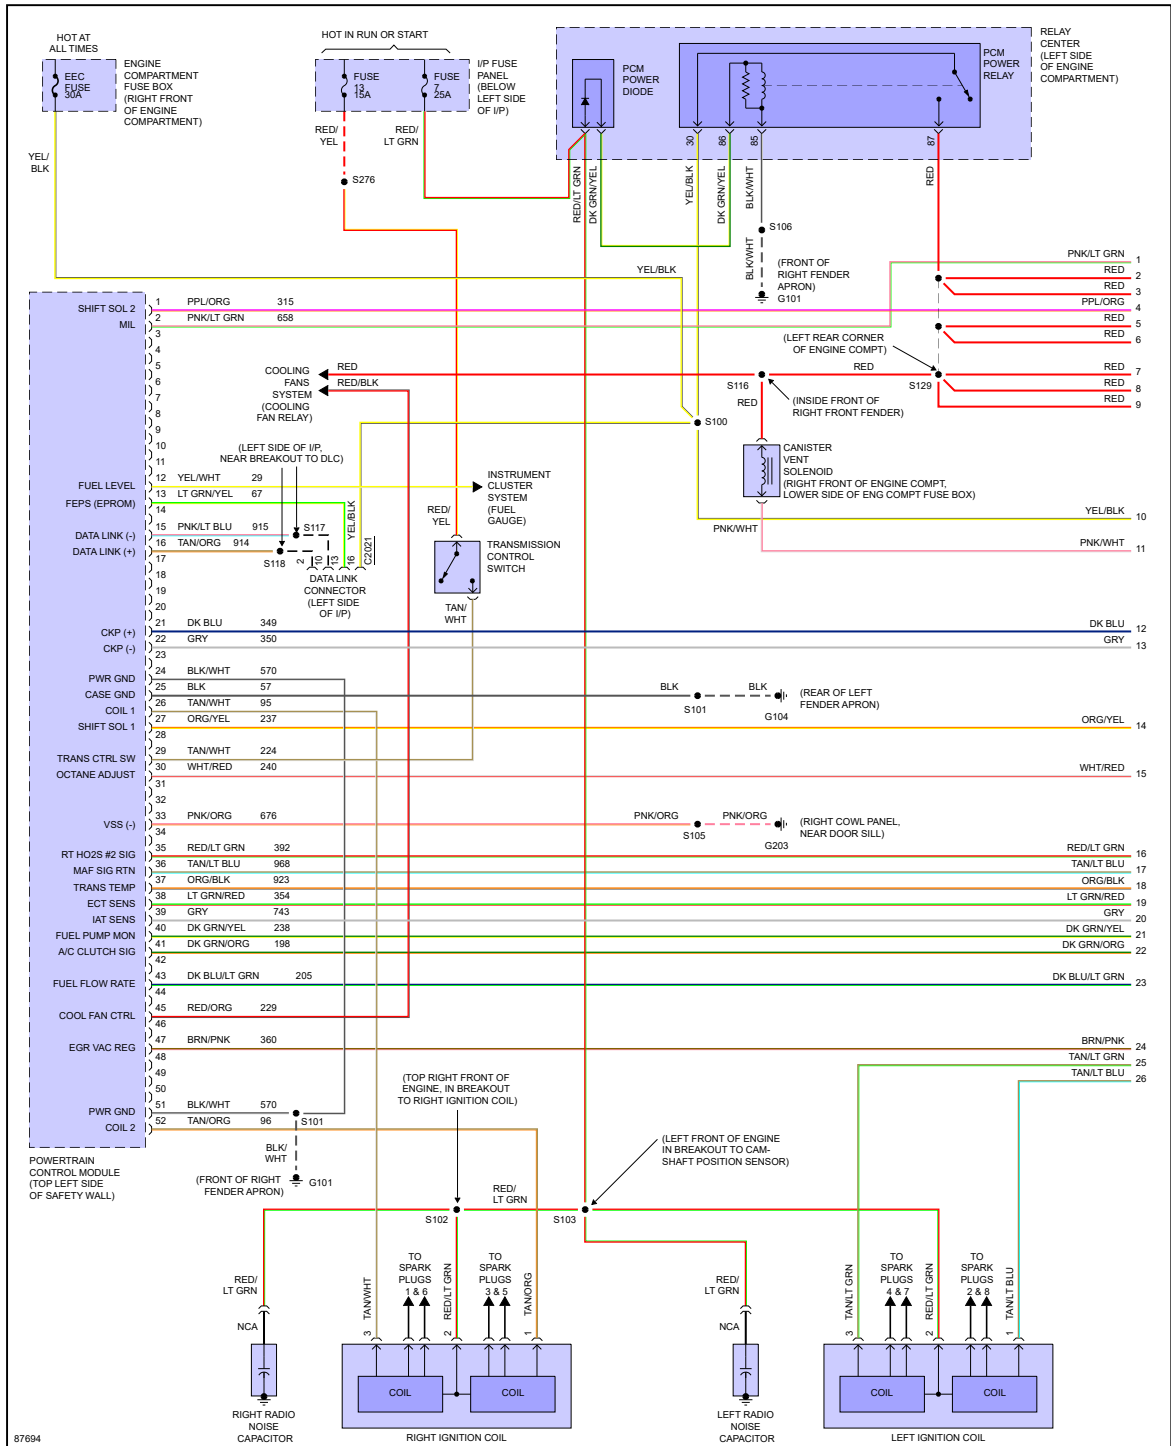

# P-Town Auto & Offroad, LLC

688 Harshaw Ave.  
Patagonia, AZ 85624  
(520) 394-0181 T

YMMS: 1997 Ford Crown Victoria Base  
Engine: 4.6L Eng  
VIN:

Apr 20, 2024  
License:  
Odometer:

**ENGINE PERFORMANCE > 4.6L**

Fig 1: 4.6L, Engine Performance Circuit (1 of 4)

Fig 2: 4.6L, Engine Performance Circuit (2 of 4)

Fig 3: 4.6L, Engine Performance Circuit (3 of 4)

Fig 4: 4.6L, Engine Performance Circuit (4 of 4)

*"If your car is beat down, bring it to P-Town!"*