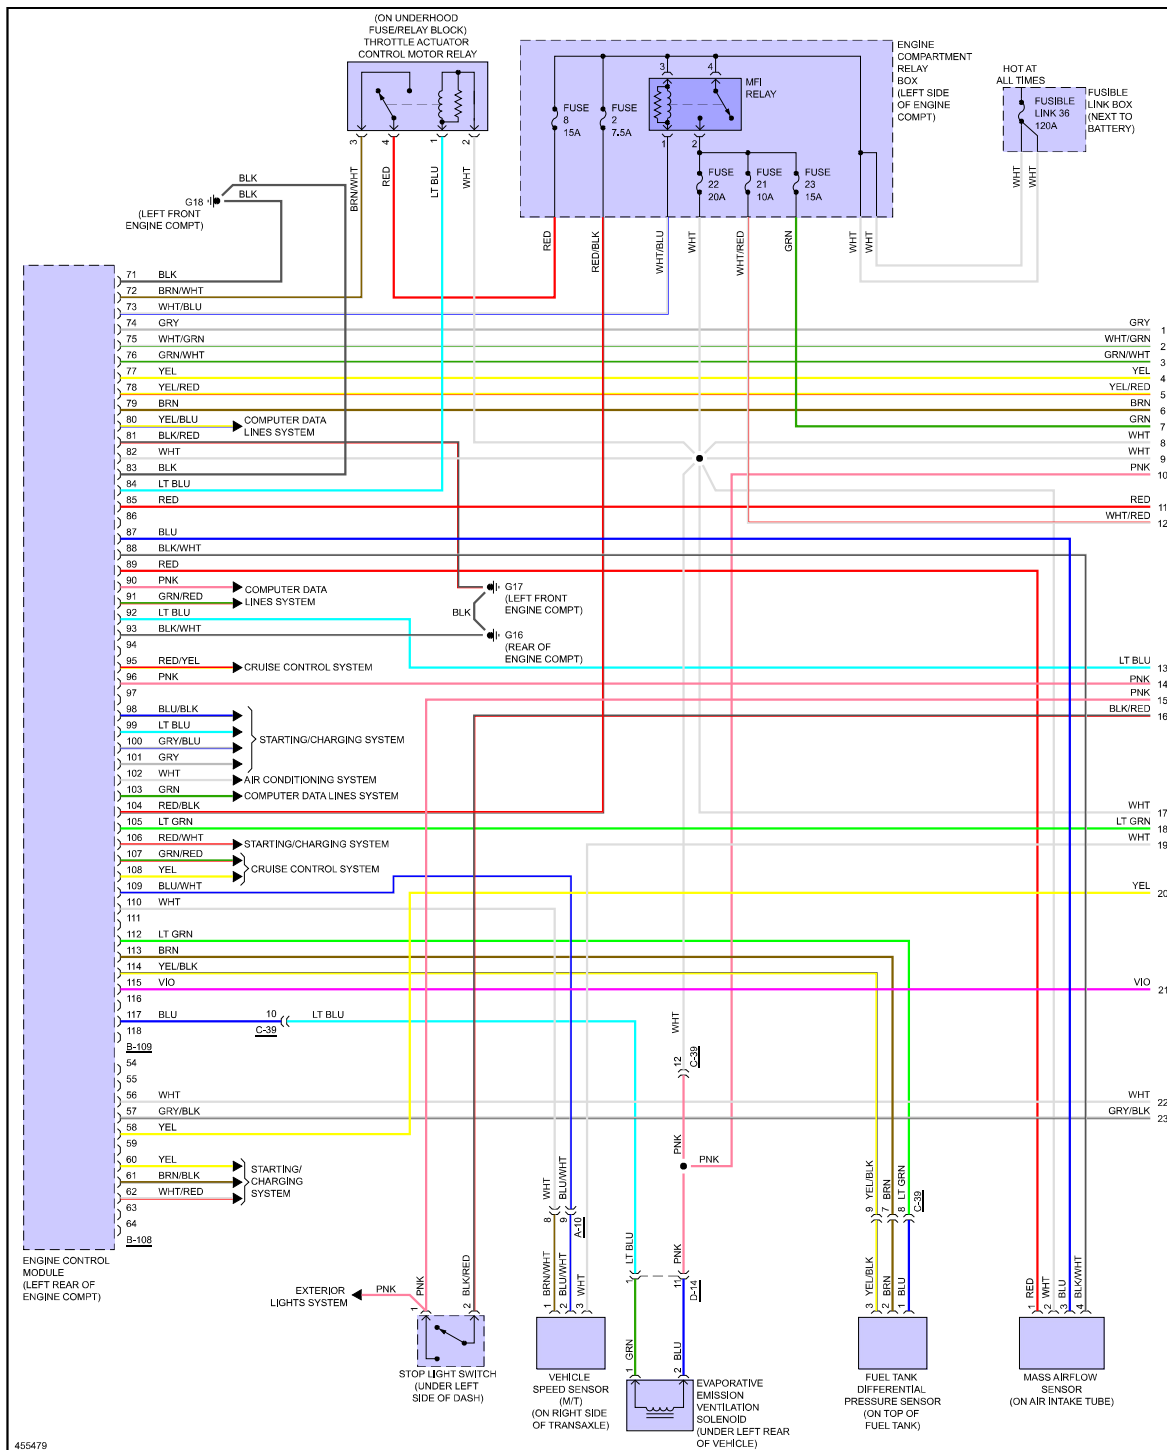

PRODEMAND

YMMS: 2014 Mitsubishi Lancer GT
Engine: 2.4L Eng
VIN:

May 26, 2023
License:
Odometer:

ENGINE PERFORMANCE > 2.4L

Fig 1: 2.4L, Engine Performance Circuit (1 of 4)

Fig 2: 2.4L, Engine Performance Circuit (2 of 4)

Fig 3: 2.4L, Engine Performance Circuit (3 of 4)

Fig 4: 2.4L, Engine Performance Circuit (4 of 4)