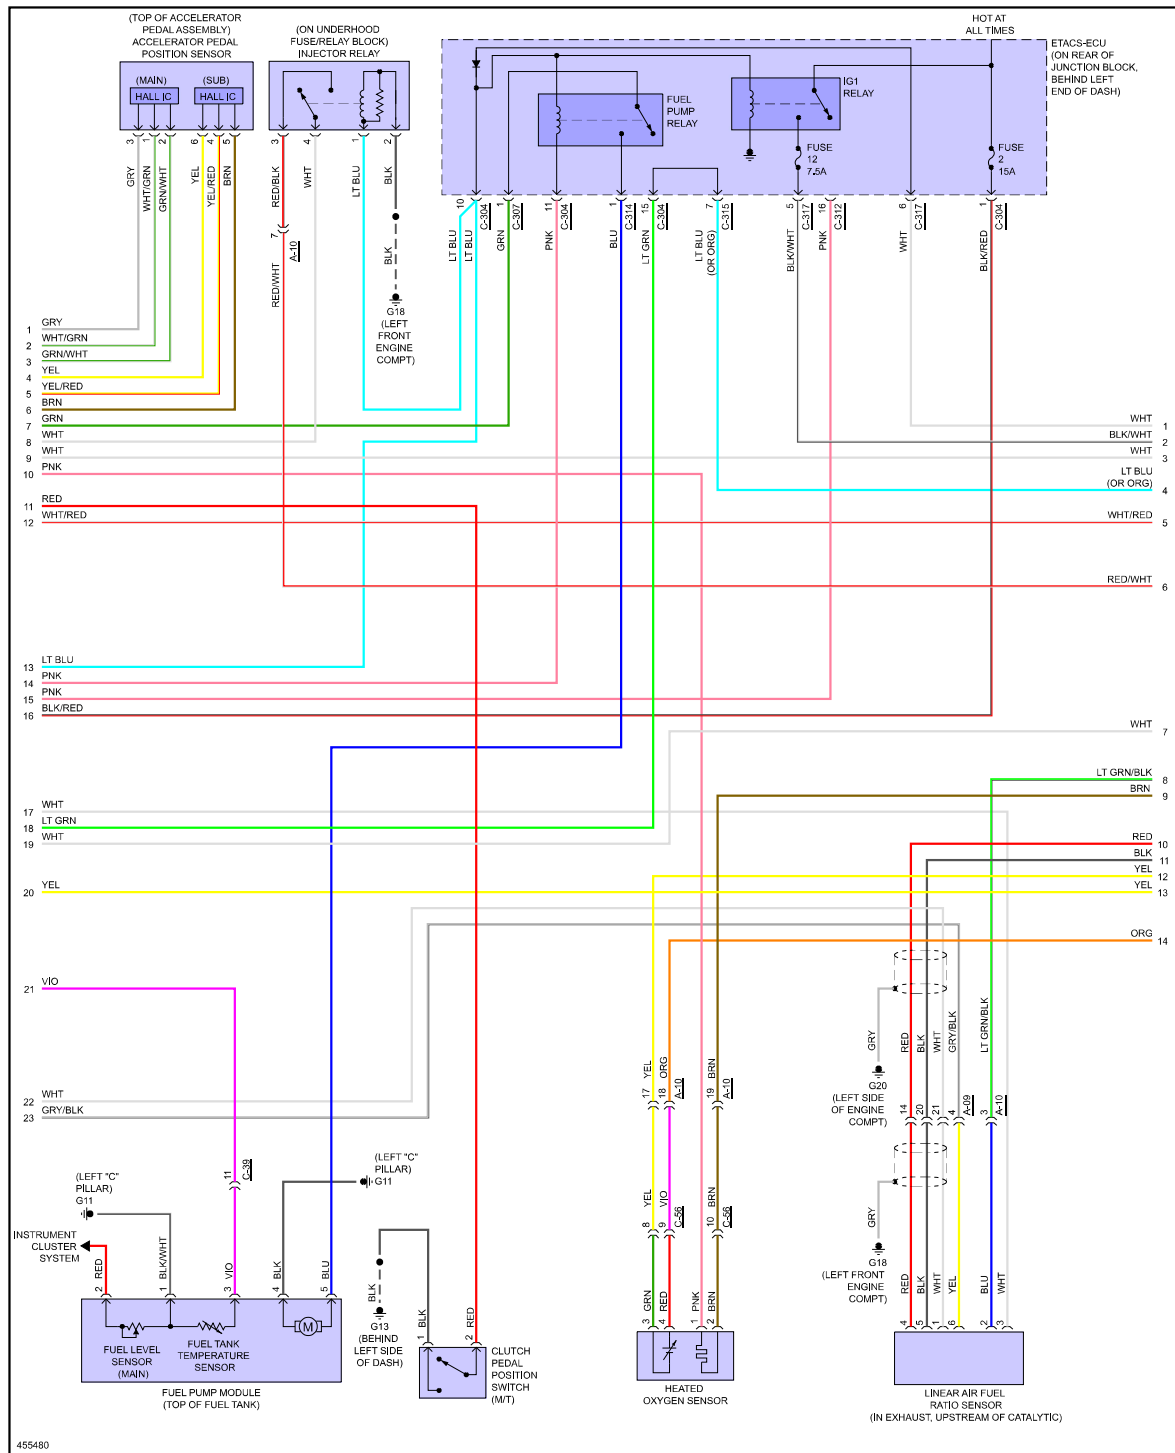

PRODEMAND

YMMS: 2014 Mitsubishi Lancer GT
Engine: 2.4L Eng
VIN:

May 26, 2023
License:
Odometer:

ENGINE PERFORMANCE > 2.4L

Fig 1: 2.4L, Engine Performance Circuit (1 of 4)

Fig 2: 2.4L, Engine Performance Circuit (2 of 4)

Fig 3: 2.4L, Engine Performance Circuit (3 of 4)

Fig 4: 2.4L, Engine Performance Circuit (4 of 4)