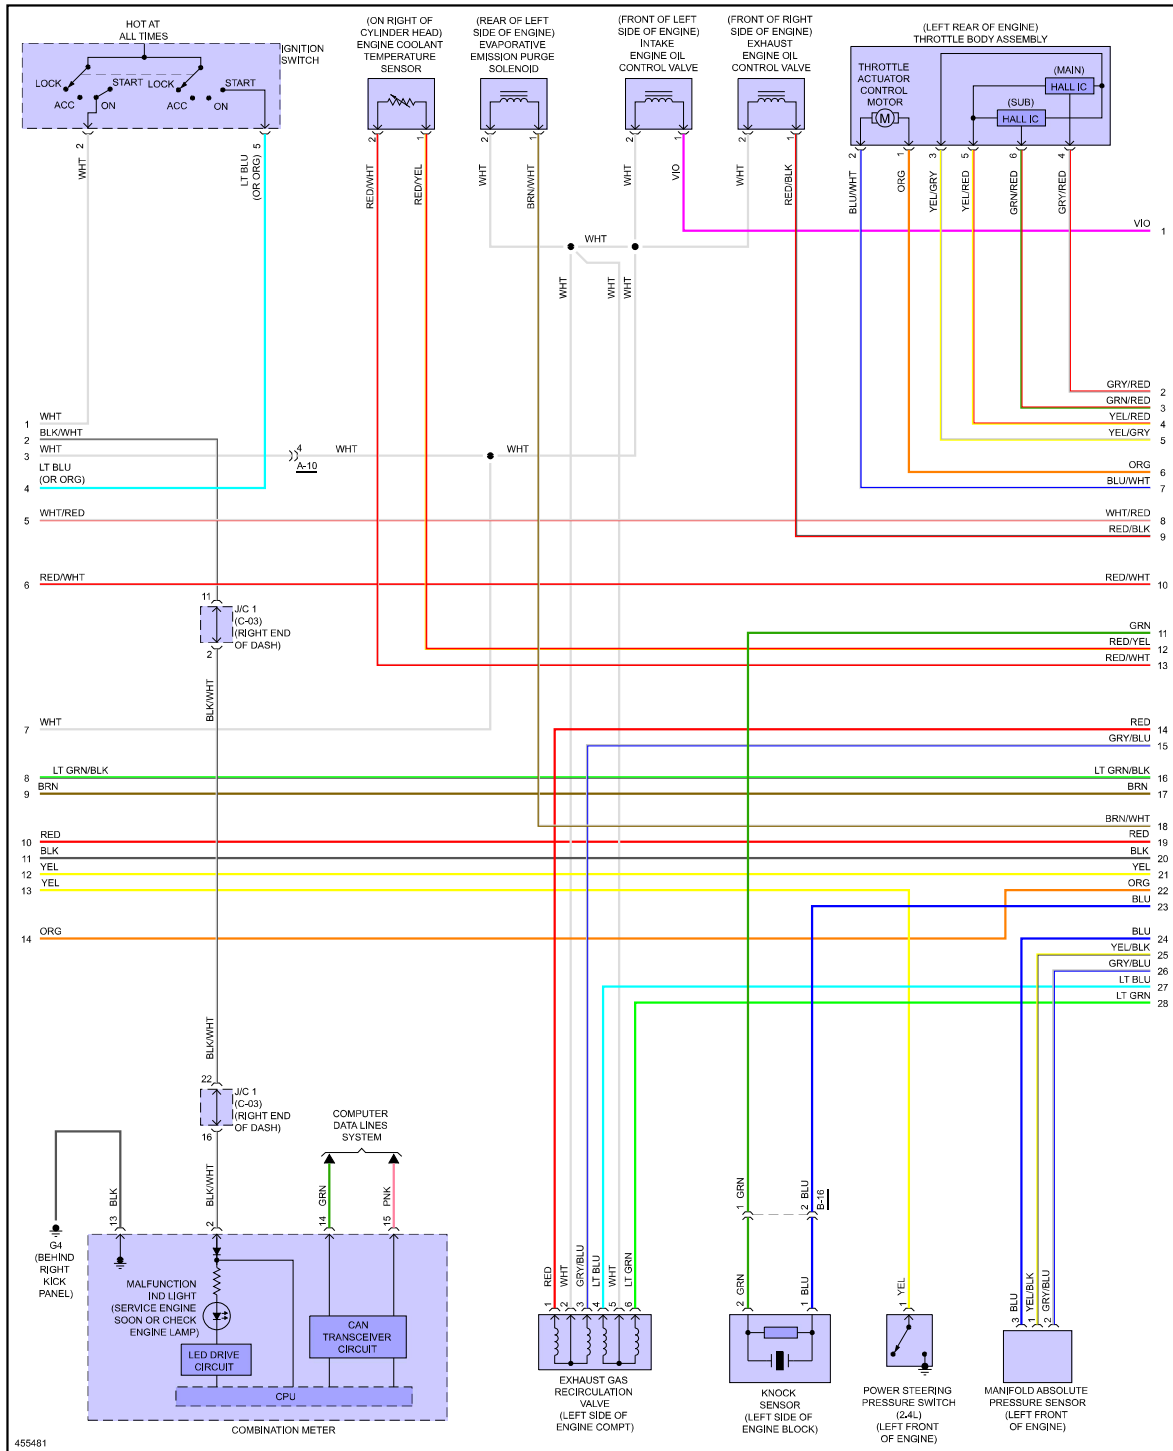

PRODEMAND

YMMS: 2014 Mitsubishi Lancer GT
Engine: 2.4L Eng
VIN:

May 26, 2023
License:
Odometer:

ENGINE PERFORMANCE > 2.4L

Fig 1: 2.4L, Engine Performance Circuit (1 of 4)

Fig 2: 2.4L, Engine Performance Circuit (2 of 4)

Fig 3: 2.4L, Engine Performance Circuit (3 of 4)

Fig 4: 2.4L, Engine Performance Circuit (4 of 4)