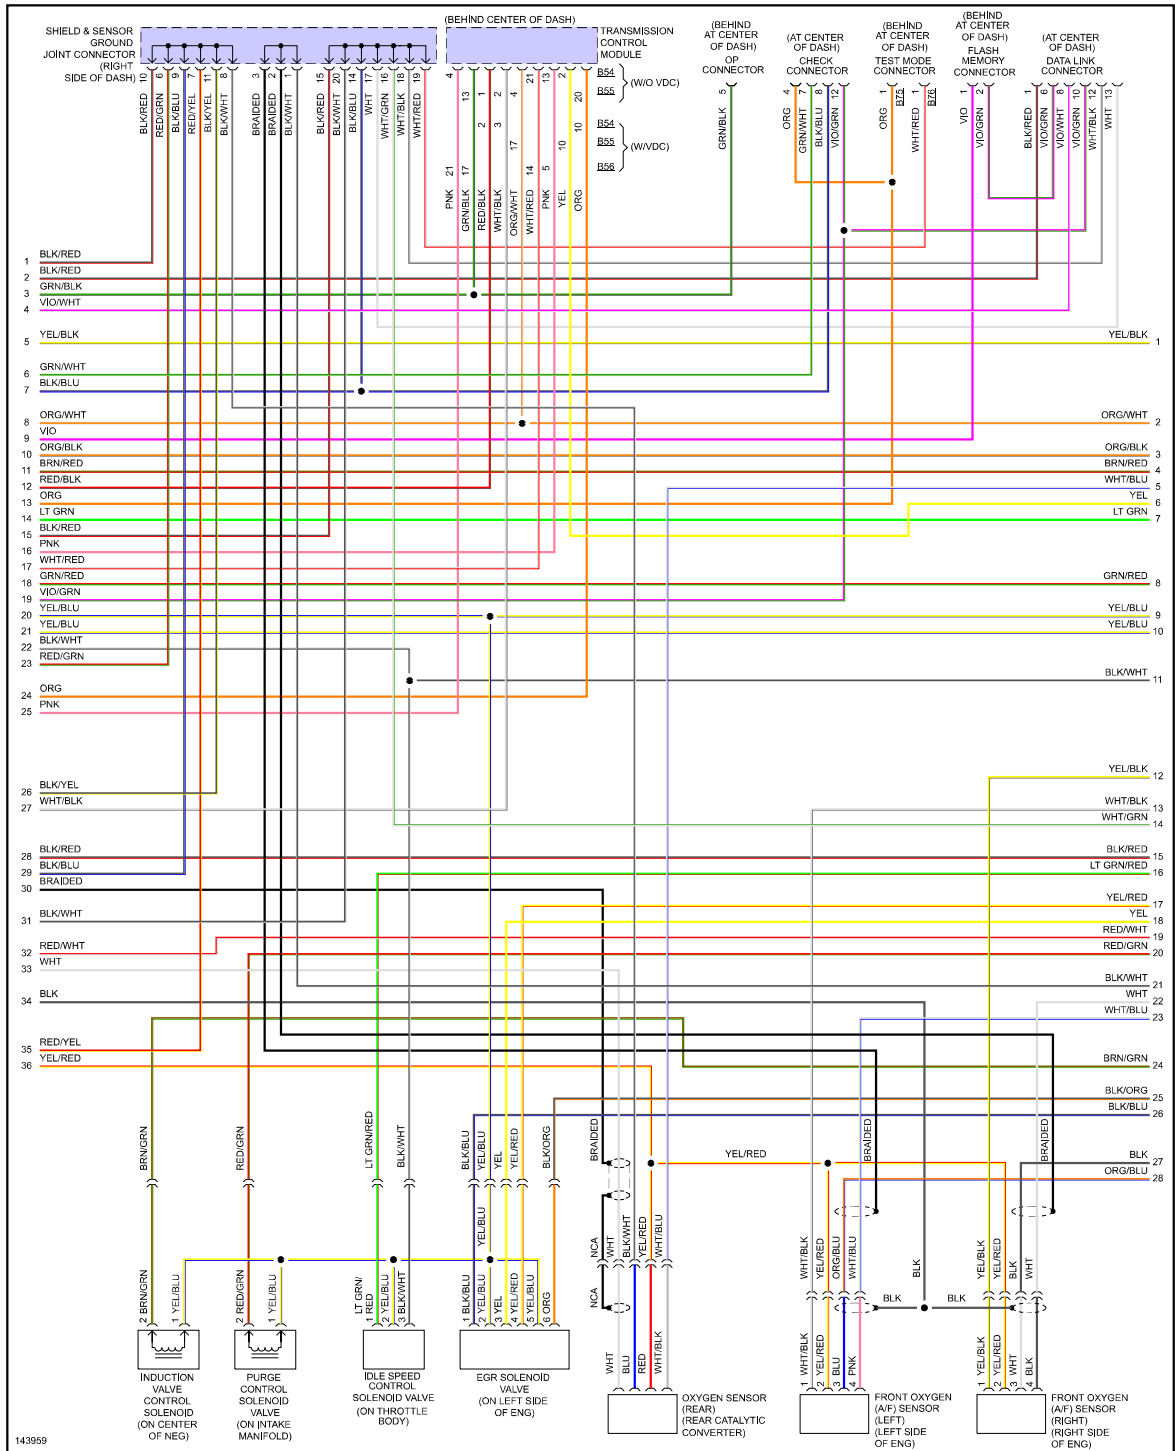

YMMS: 2001 Subaru Outback L.L. Bean Edition
 Engine: 3.0L Eng
 VIN:

Sep 8, 2022
 License:
 Odometer:

ENGINE PERFORMANCE > 3.0L

Fig 1: 3.0L, Engine Performance Circuits (1 of 4)

Fig 2: 3.0L, Engine Performance Circuits (2 of 4)

Fig 3: 3.0L, Engine Performance Circuits (3 of 4)

Fig 4: 3.0L, Engine Performance Circuits (4 of 4)