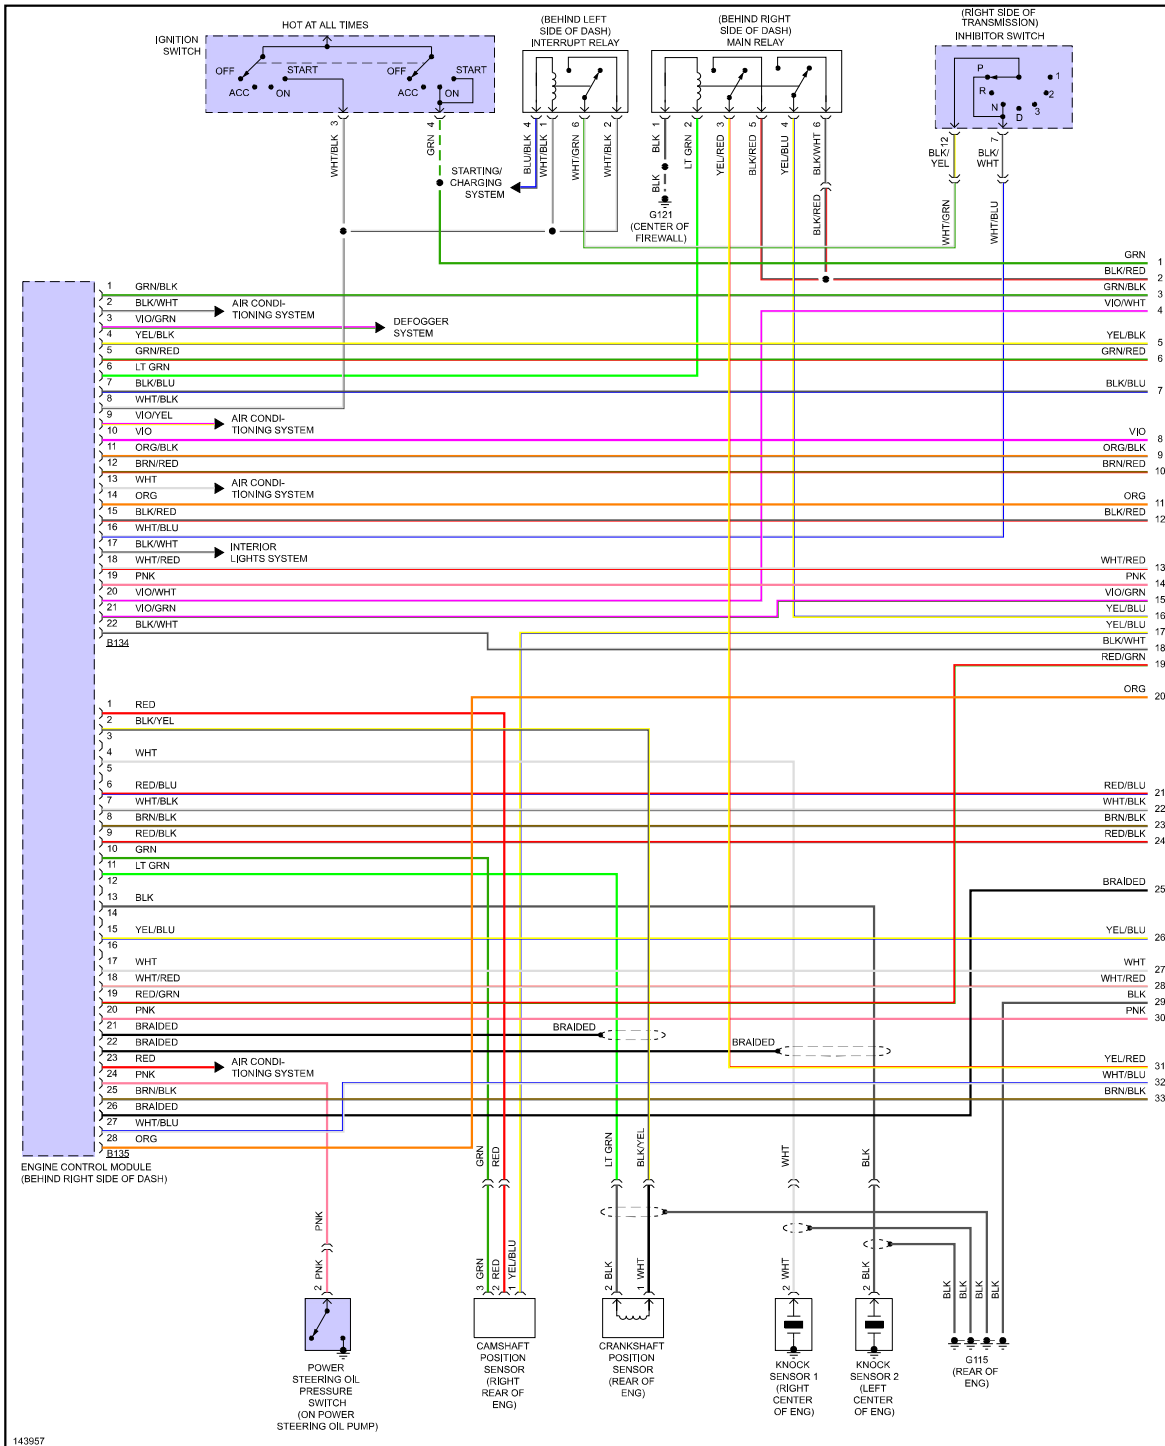

YMMS: 2001 Subaru Outback L.L. Bean Edition
 Engine: 3.0L Eng
 VIN:

Sep 8, 2022
 License:
 Odometer:

ENGINE PERFORMANCE > 3.0L

Fig 1: 3.0L, Engine Performance Circuits (1 of 4)

Fig 2: 3.0L, Engine Performance Circuits (2 of 4)

Fig 3: 3.0L, Engine Performance Circuits (3 of 4)

Fig 4: 3.0L, Engine Performance Circuits (4 of 4)