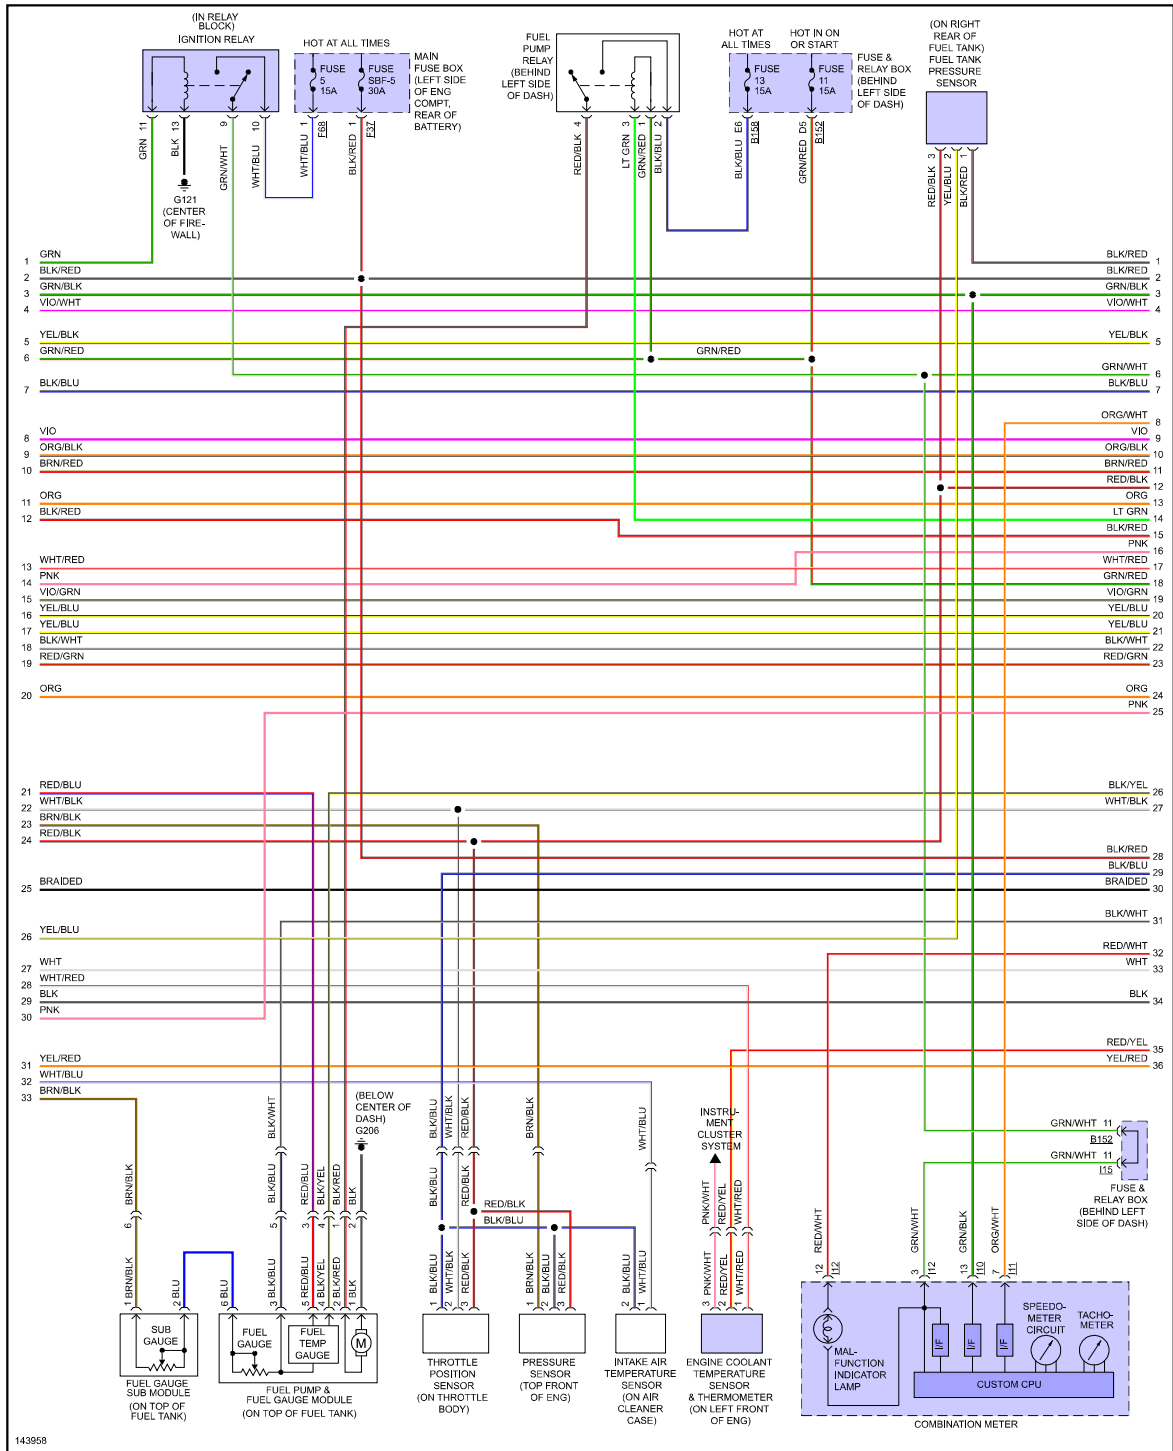

YMMS: 2001 Subaru Outback L.L. Bean Edition
 Engine: 3.0L Eng
 VIN:

Sep 8, 2022
 License:
 Odometer:

ENGINE PERFORMANCE > 3.0L

Fig 1: 3.0L, Engine Performance Circuits (1 of 4)

Fig 2: 3.0L, Engine Performance Circuits (2 of 4)

Fig 3: 3.0L, Engine Performance Circuits (3 of 4)

Fig 4: 3.0L, Engine Performance Circuits (4 of 4)