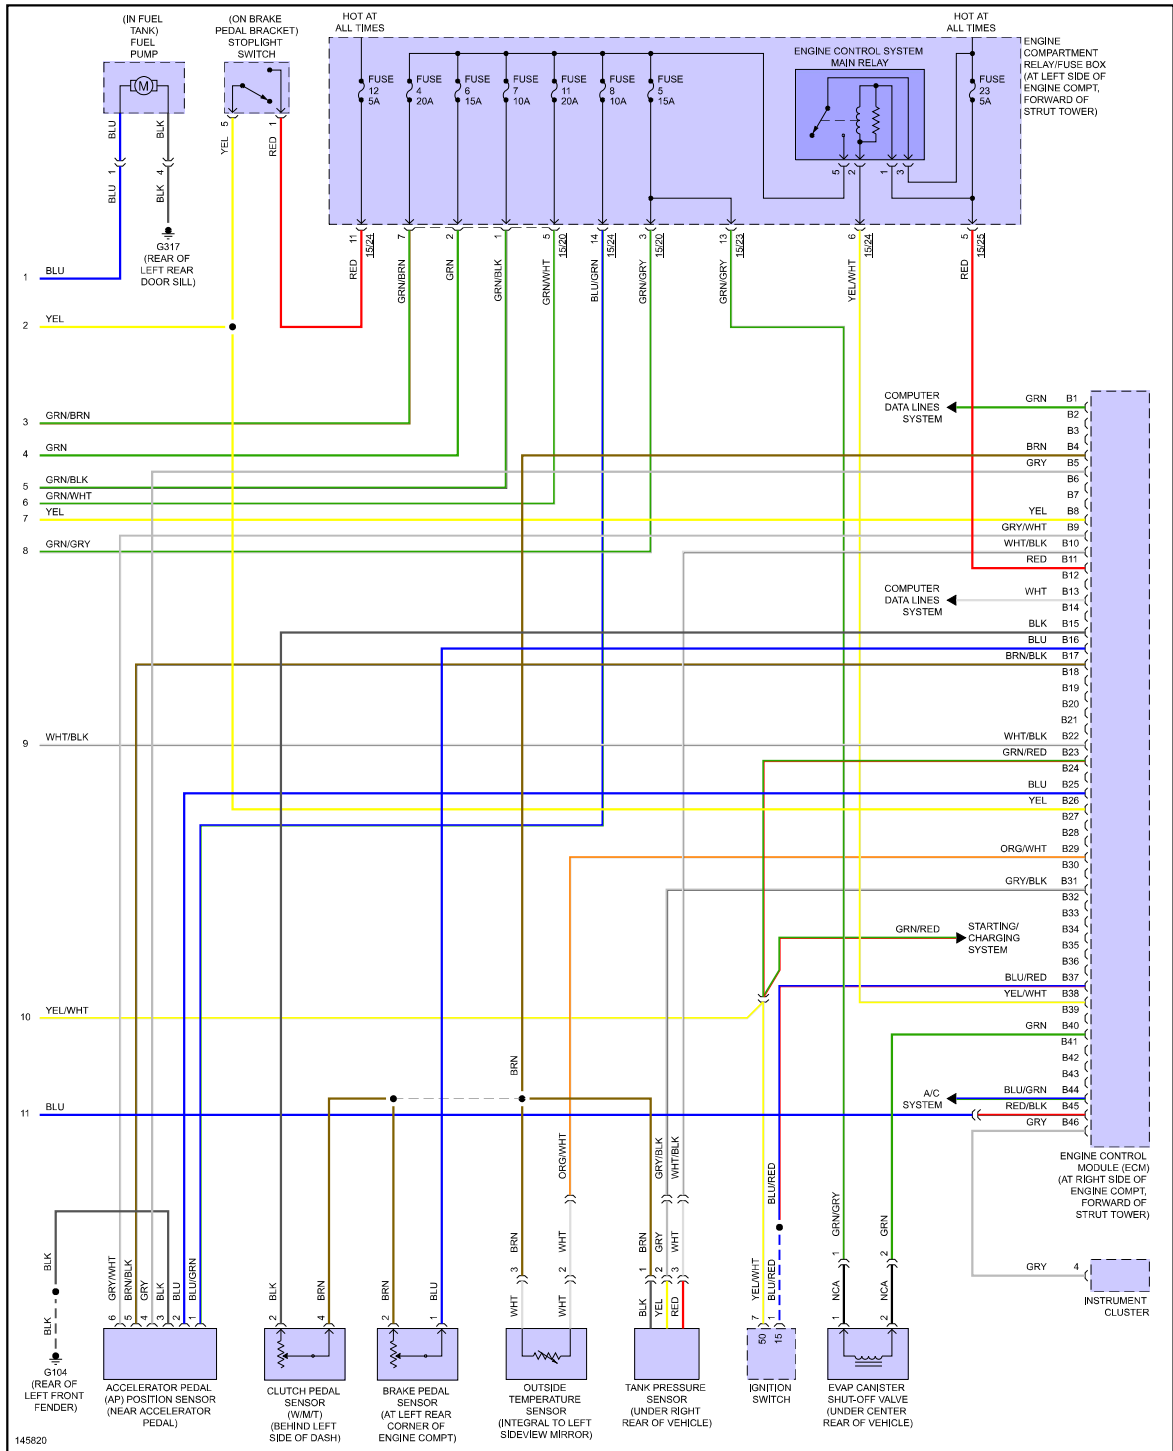

YMMS: 2001 Volvo V70 Base
 Engine: 2.4L Eng
 VIN:

Mar 29, 2022
 License:
 Odometer:

ENGINE PERFORMANCE > 2.4L

Fig 1: 2.4L Turbo, Engine Performance Circuits (1 of 3)

Fig 2: 2.4L Turbo, Engine Performance Circuits (2 of 3)

Fig 3: 2.4L Turbo, Engine Performance Circuits (3 of 3)

Fig 4: 2.4L, Engine Performance Circuits (1 of 3)

Fig 5: 2.4L, Engine Performance Circuits (2 of 3)

Fig 6: 2.4L, Engine Performance Circuits (3 of 3)