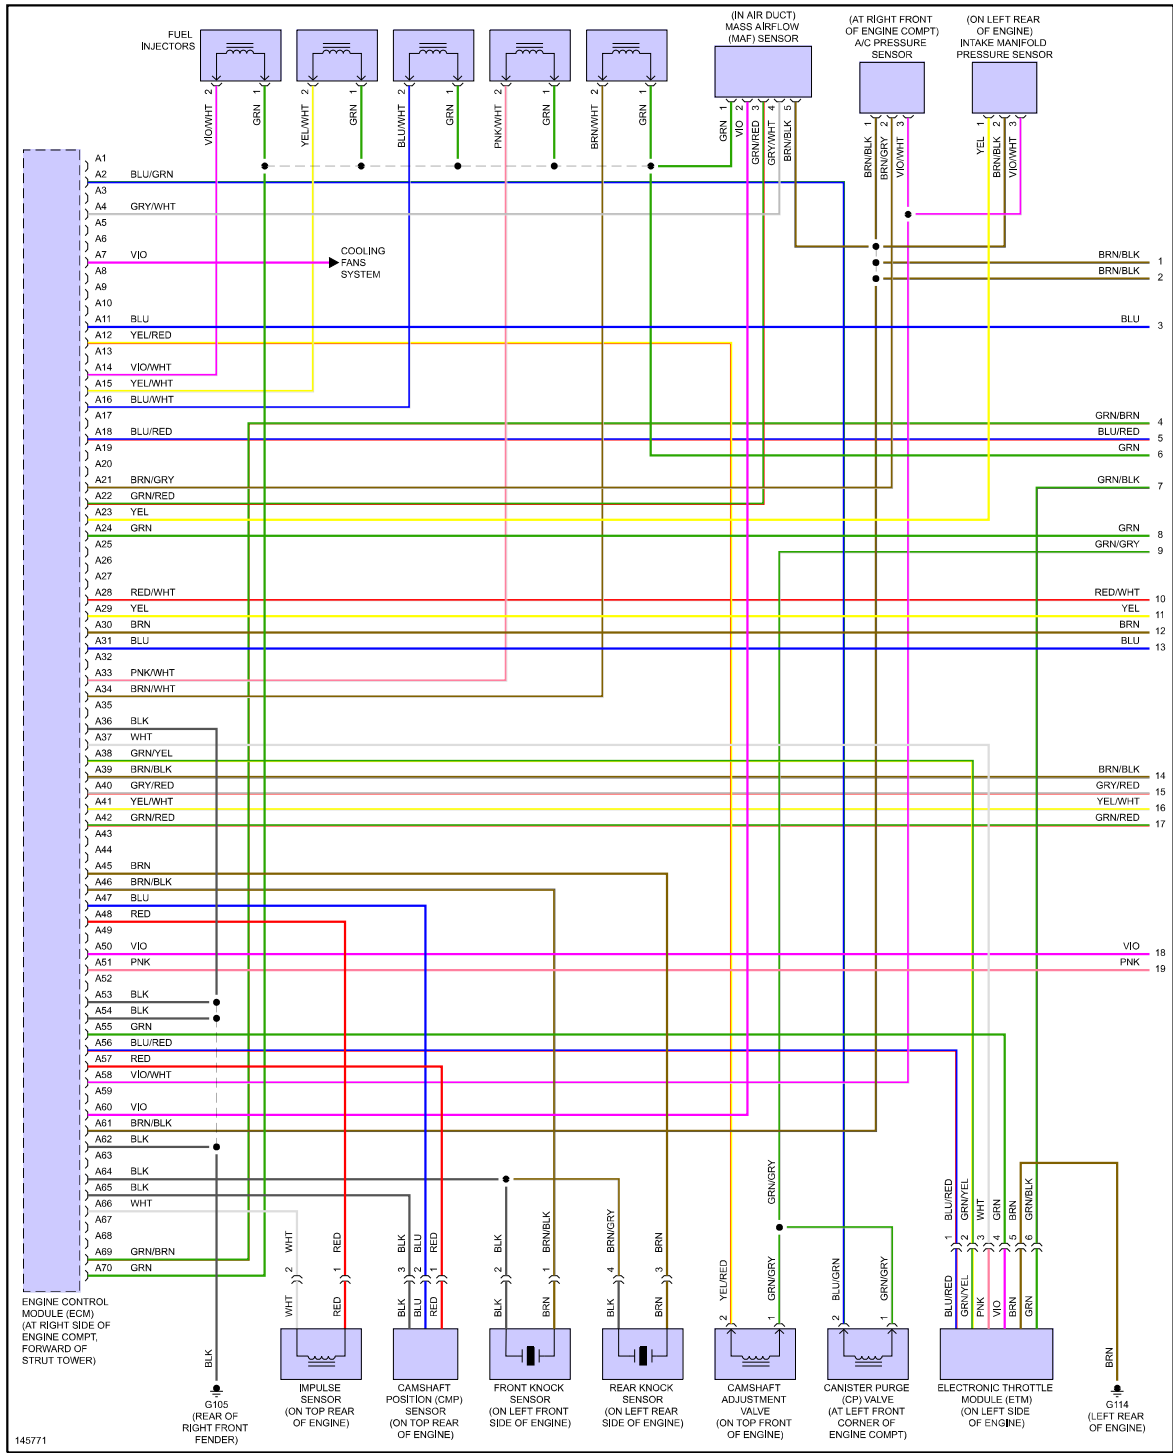

YMMS: 2001 Volvo V70 Base
 Engine: 2.4L Eng
 VIN:

Mar 29, 2022
 License:
 Odometer:

ENGINE PERFORMANCE > 2.4L

Fig 1: 2.4L Turbo, Engine Performance Circuits (1 of 3)

Fig 2: 2.4L Turbo, Engine Performance Circuits (2 of 3)

Fig 3: 2.4L Turbo, Engine Performance Circuits (3 of 3)

Fig 4: 2.4L, Engine Performance Circuits (1 of 3)

Fig 5: 2.4L, Engine Performance Circuits (2 of 3)

Fig 6: 2.4L, Engine Performance Circuits (3 of 3)