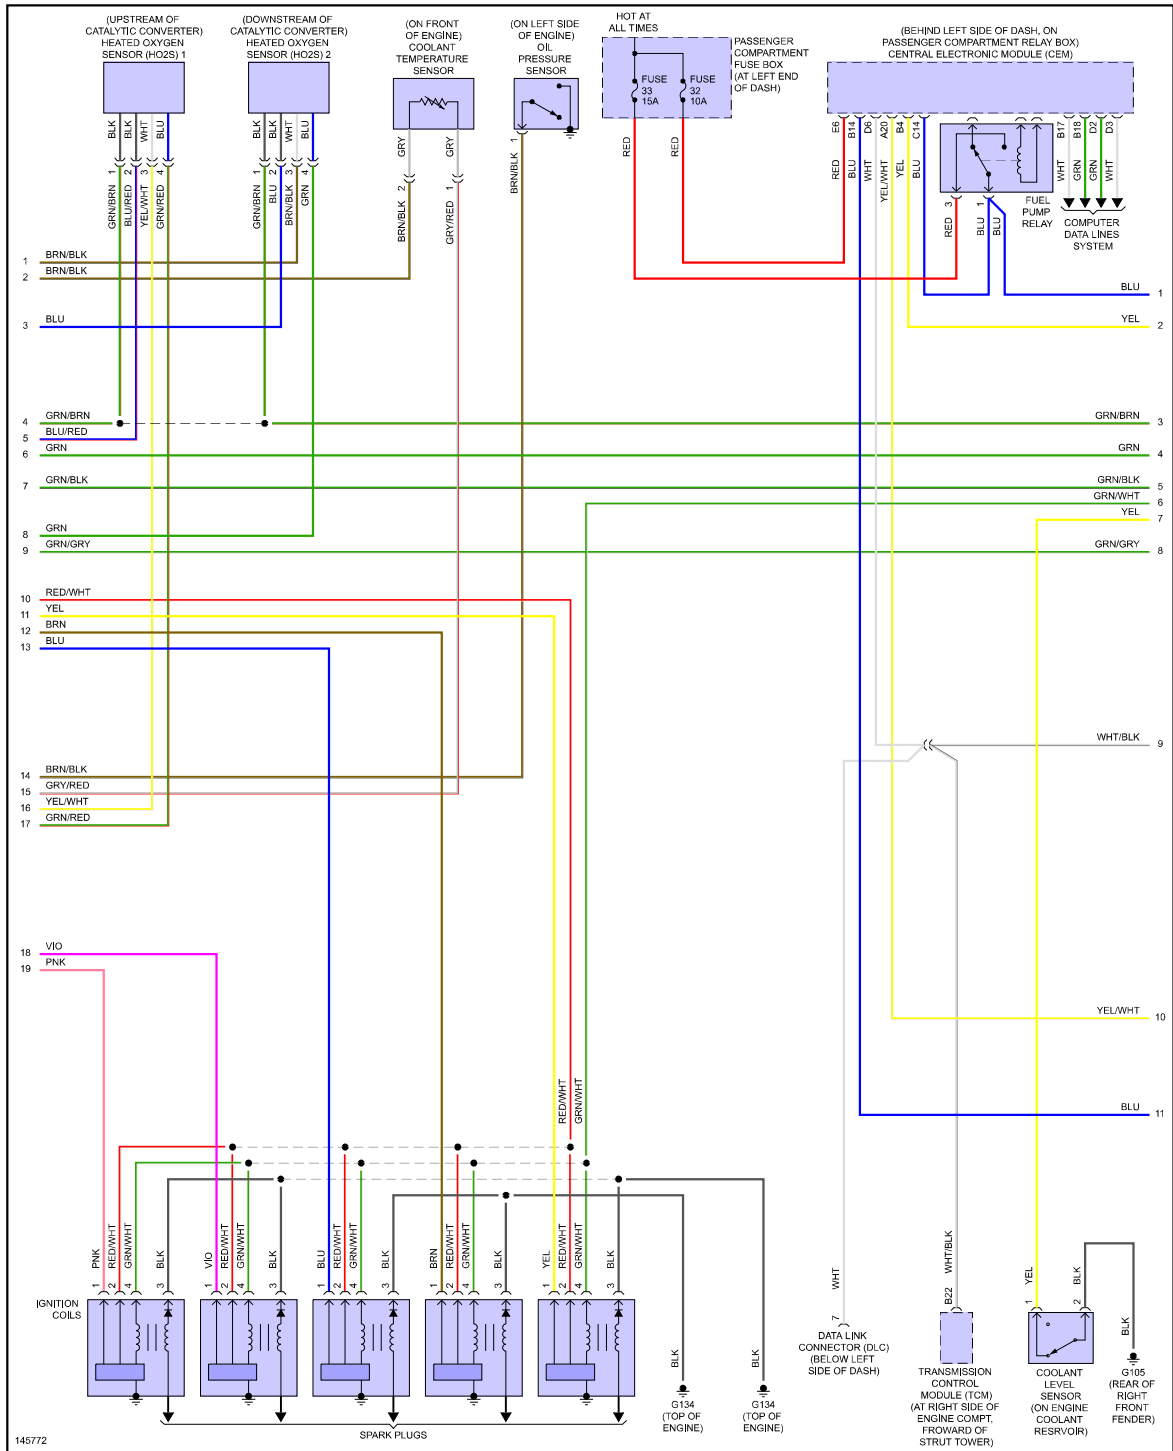

YMMS: 2001 Volvo V70 Base
 Engine: 2.4L Eng
 VIN:

Mar 29, 2022
 License:
 Odometer:

ENGINE PERFORMANCE > 2.4L

Fig 1: 2.4L Turbo, Engine Performance Circuits (1 of 3)

Fig 2: 2.4L Turbo, Engine Performance Circuits (2 of 3)

Fig 3: 2.4L Turbo, Engine Performance Circuits (3 of 3)

Fig 4: 2.4L, Engine Performance Circuits (1 of 3)

Fig 5: 2.4L, Engine Performance Circuits (2 of 3)

Fig 6: 2.4L, Engine Performance Circuits (3 of 3)