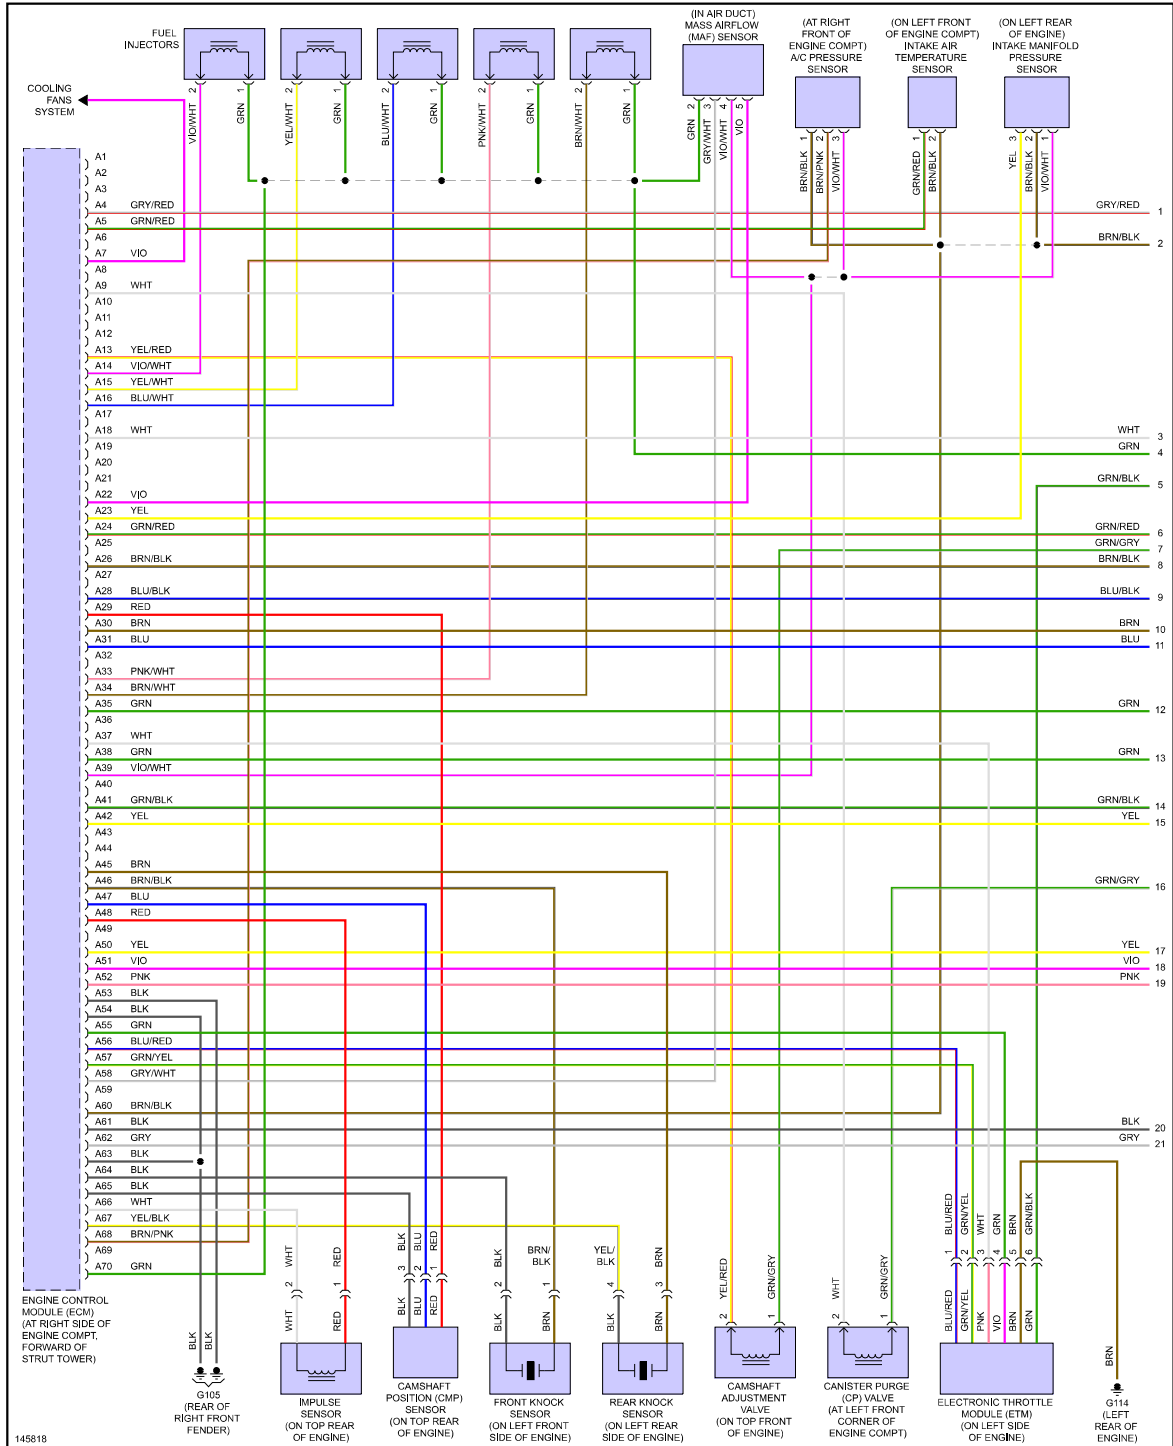

YMMS: 2001 Volvo V70 Base
 Engine: 2.4L Eng
 VIN:

Mar 29, 2022
 License:
 Odometer:

ENGINE PERFORMANCE > 2.4L

Fig 1: 2.4L Turbo, Engine Performance Circuits (1 of 3)

Fig 2: 2.4L Turbo, Engine Performance Circuits (2 of 3)

Fig 3: 2.4L Turbo, Engine Performance Circuits (3 of 3)

Fig 4: 2.4L, Engine Performance Circuits (1 of 3)

Fig 5: 2.4L, Engine Performance Circuits (2 of 3)

Fig 6: 2.4L, Engine Performance Circuits (3 of 3)