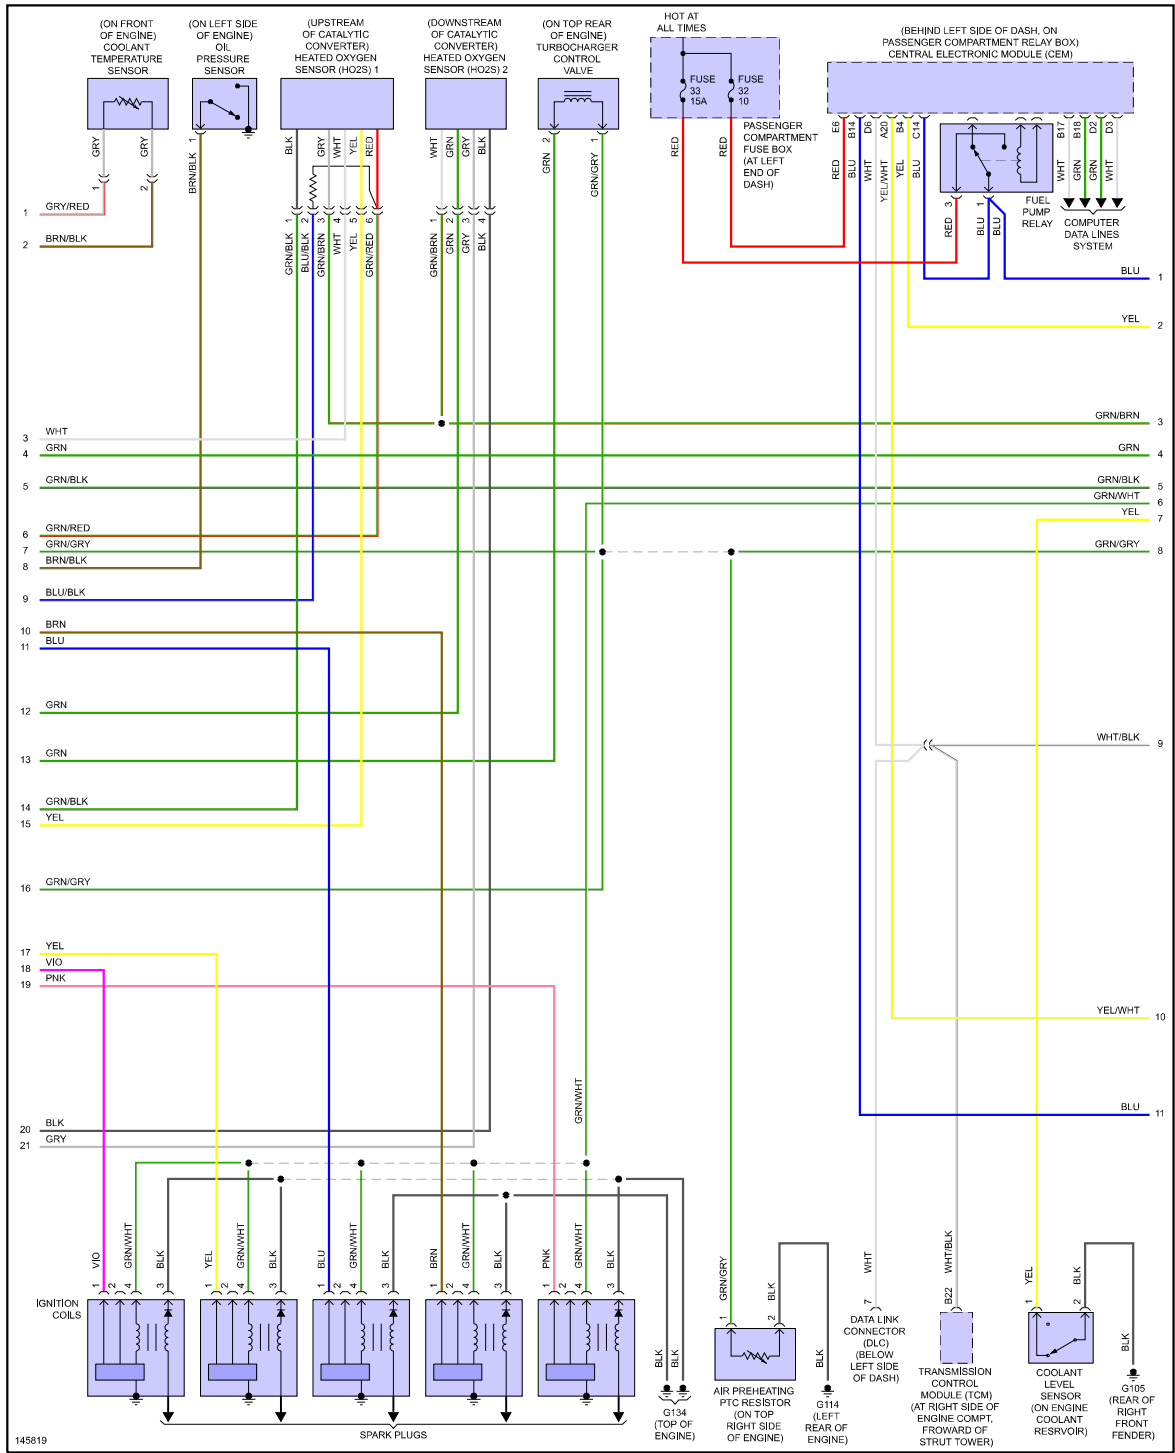

YMMS: 2001 Volvo V70 Base
 Engine: 2.4L Eng
 VIN:

Mar 29, 2022
 License:
 Odometer:

ENGINE PERFORMANCE > 2.4L

Fig 1: 2.4L Turbo, Engine Performance Circuits (1 of 3)

Fig 2: 2.4L Turbo, Engine Performance Circuits (2 of 3)

Fig 3: 2.4L Turbo, Engine Performance Circuits (3 of 3)

Fig 4: 2.4L, Engine Performance Circuits (1 of 3)

Fig 5: 2.4L, Engine Performance Circuits (2 of 3)

Fig 6: 2.4L, Engine Performance Circuits (3 of 3)