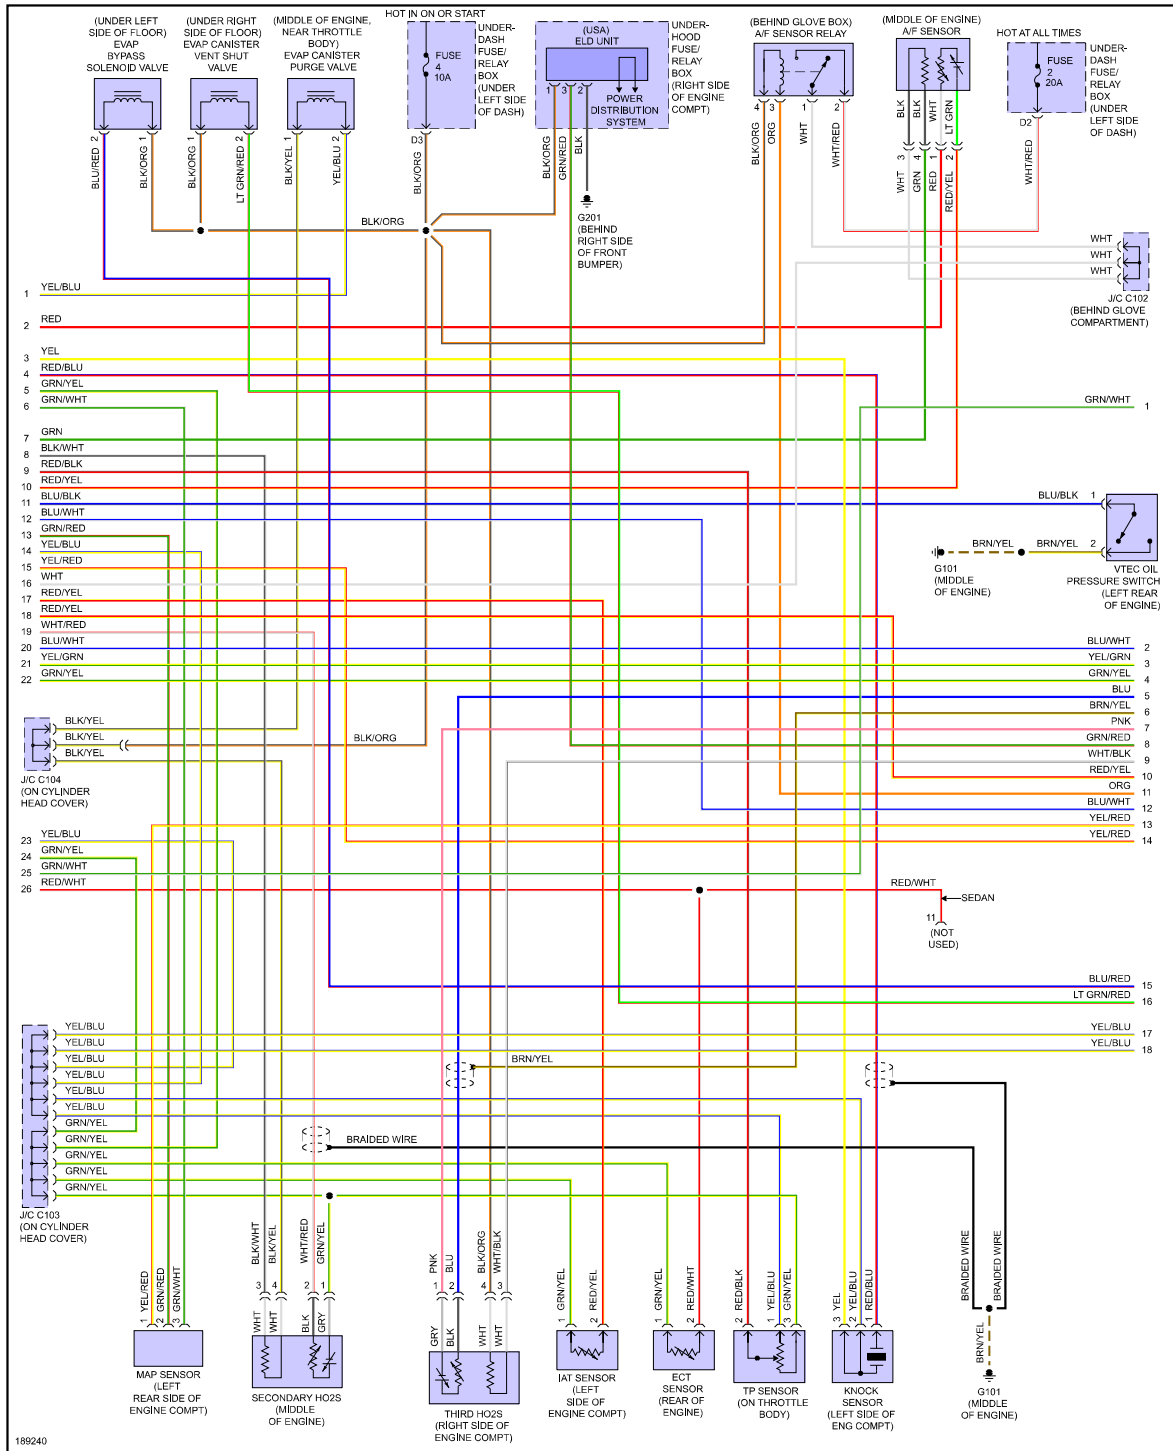

## ENGINE PERFORMANCE > 1.7L

Fig 1: 1.7L, Engine Performance Circuit, Except HX & GX (1 of 3)

Fig 2: 1.7L, Engine Performance Circuit, Except HX & GX (2 of 3)

189234

Fig 3: 1.7L, Engine Performance Circuit, Except HX & GX (3 of 3)

Fig 4: 1.7L, Engine Performance Circuit, GX (1 of 3)

Fig 5: 1.7L, Engine Performance Circuit, GX (2 of 3)

Fig 6: 1.7L, Engine Performance Circuit, GX (3 of 3)

Fig 7: 1.7L, Engine Performance Circuit, HX A/T (1 of 3)

Fig 8: 1.7L, Engine Performance Circuit, HX A/T (2 of 3)

Fig 9: 1.7L, Engine Performance Circuit, HX A/T (3 of 3)

Fig 10: 1.7L, Engine Performance Circuit, HX M/T (1 of 3)

Fig 11: 1.7L, Engine Performance Circuit, HX M/T (2 of 3)

Fig 12: 1.7L, Engine Performance Circuit, HX M/T (3 of 3)