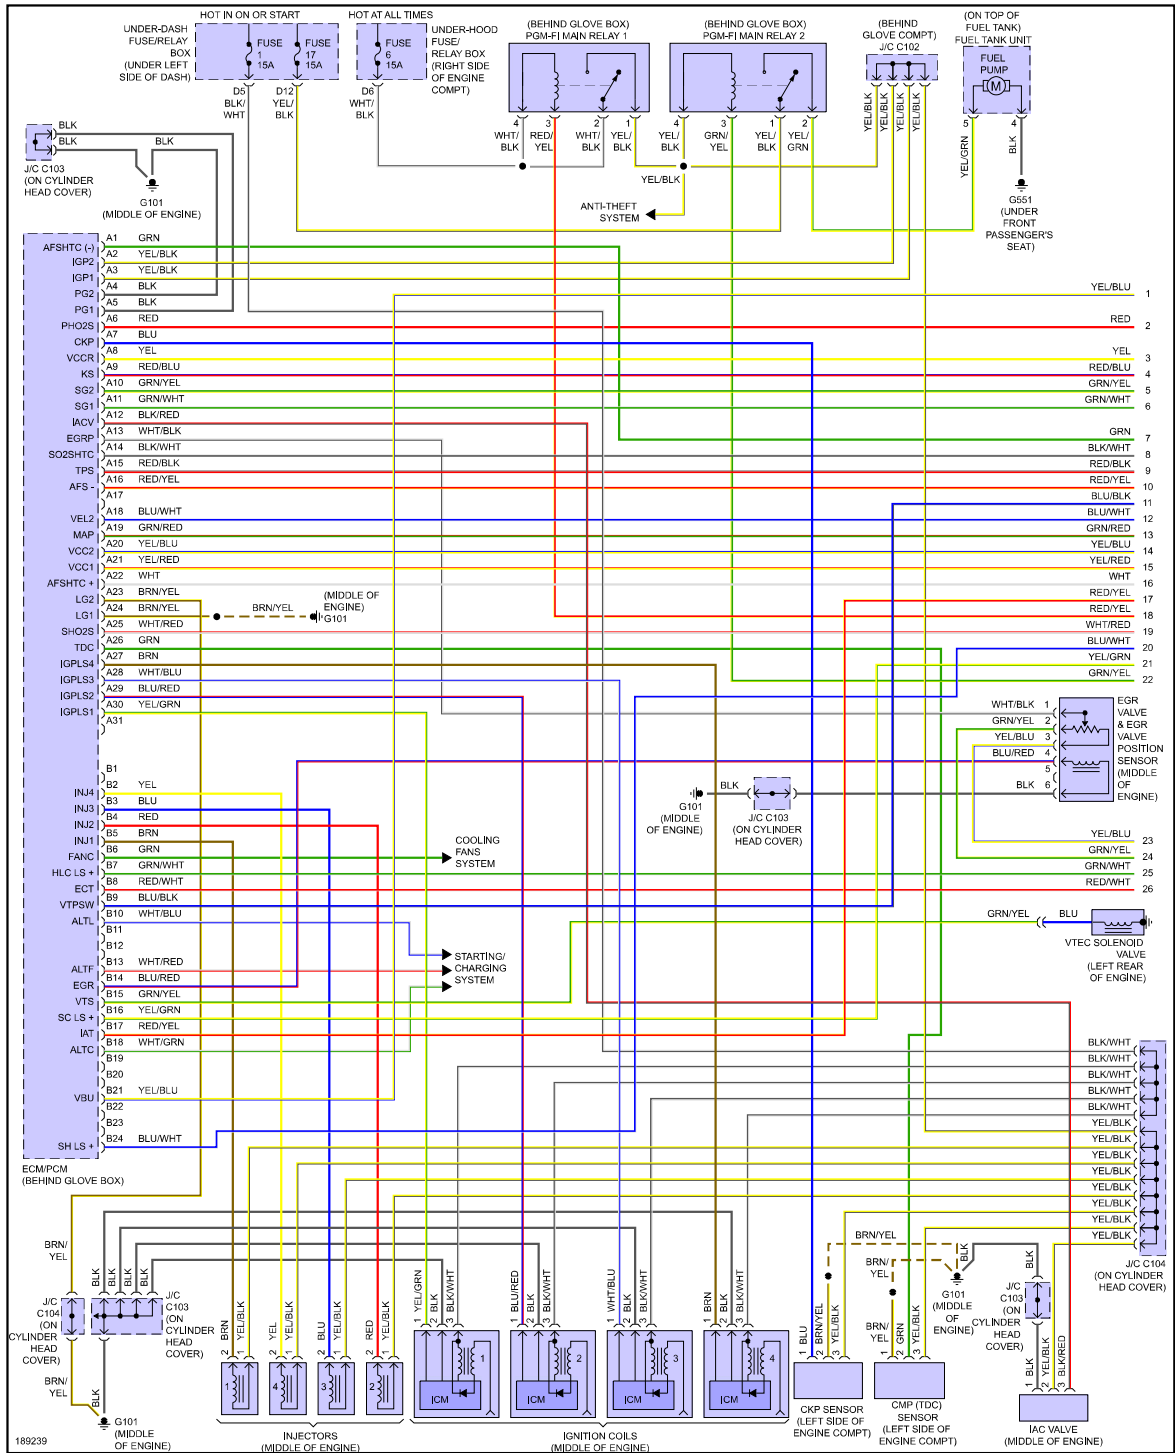

## ENGINE PERFORMANCE > 1.7L

Fig 1: 1.7L, Engine Performance Circuit, Except HX & GX (1 of 3)

Fig 2: 1.7L, Engine Performance Circuit, Except HX & GX (2 of 3)

189234

Fig 3: 1.7L, Engine Performance Circuit, Except HX & GX (3 of 3)

Fig 4: 1.7L, Engine Performance Circuit, GX (1 of 3)

Fig 5: 1.7L, Engine Performance Circuit, GX (2 of 3)

Fig 6: 1.7L, Engine Performance Circuit, GX (3 of 3)

Fig 7: 1.7L, Engine Performance Circuit, HX A/T (1 of 3)

Fig 8: 1.7L, Engine Performance Circuit, HX A/T (2 of 3)

Fig 9: 1.7L, Engine Performance Circuit, HX A/T (3 of 3)

Fig 10: 1.7L, Engine Performance Circuit, HX M/T (1 of 3)

Fig 11: 1.7L, Engine Performance Circuit, HX M/T (2 of 3)

Fig 12: 1.7L, Engine Performance Circuit, HX M/T (3 of 3)