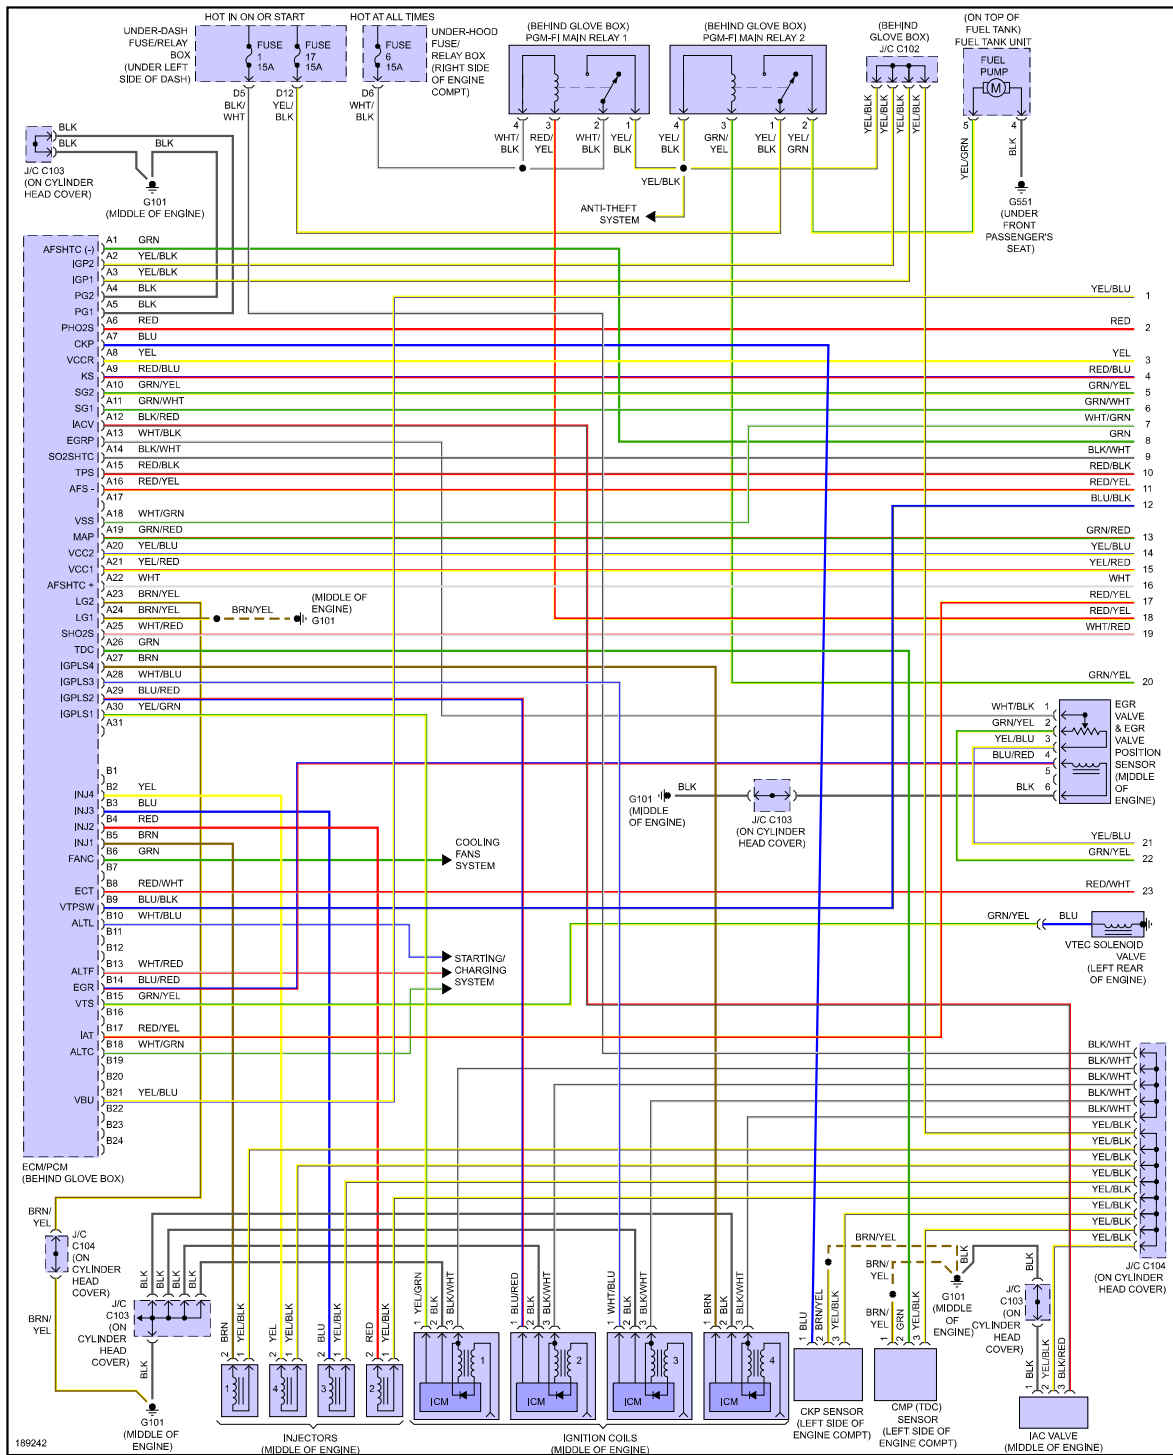

## ENGINE PERFORMANCE > 1.7L

Fig 1: 1.7L, Engine Performance Circuit, Except HX & GX (1 of 3)

Fig 2: 1.7L, Engine Performance Circuit, Except HX & GX (2 of 3)

189234

Fig 3: 1.7L, Engine Performance Circuit, Except HX & GX (3 of 3)

Fig 4: 1.7L, Engine Performance Circuit, GX (1 of 3)

Fig 5: 1.7L, Engine Performance Circuit, GX (2 of 3)

Fig 6: 1.7L, Engine Performance Circuit, GX (3 of 3)

Fig 7: 1.7L, Engine Performance Circuit, HX A/T (1 of 3)

Fig 8: 1.7L, Engine Performance Circuit, HX A/T (2 of 3)

Fig 9: 1.7L, Engine Performance Circuit, HX A/T (3 of 3)

Fig 10: 1.7L, Engine Performance Circuit, HX M/T (1 of 3)

Fig 11: 1.7L, Engine Performance Circuit, HX M/T (2 of 3)

Fig 12: 1.7L, Engine Performance Circuit, HX M/T (3 of 3)