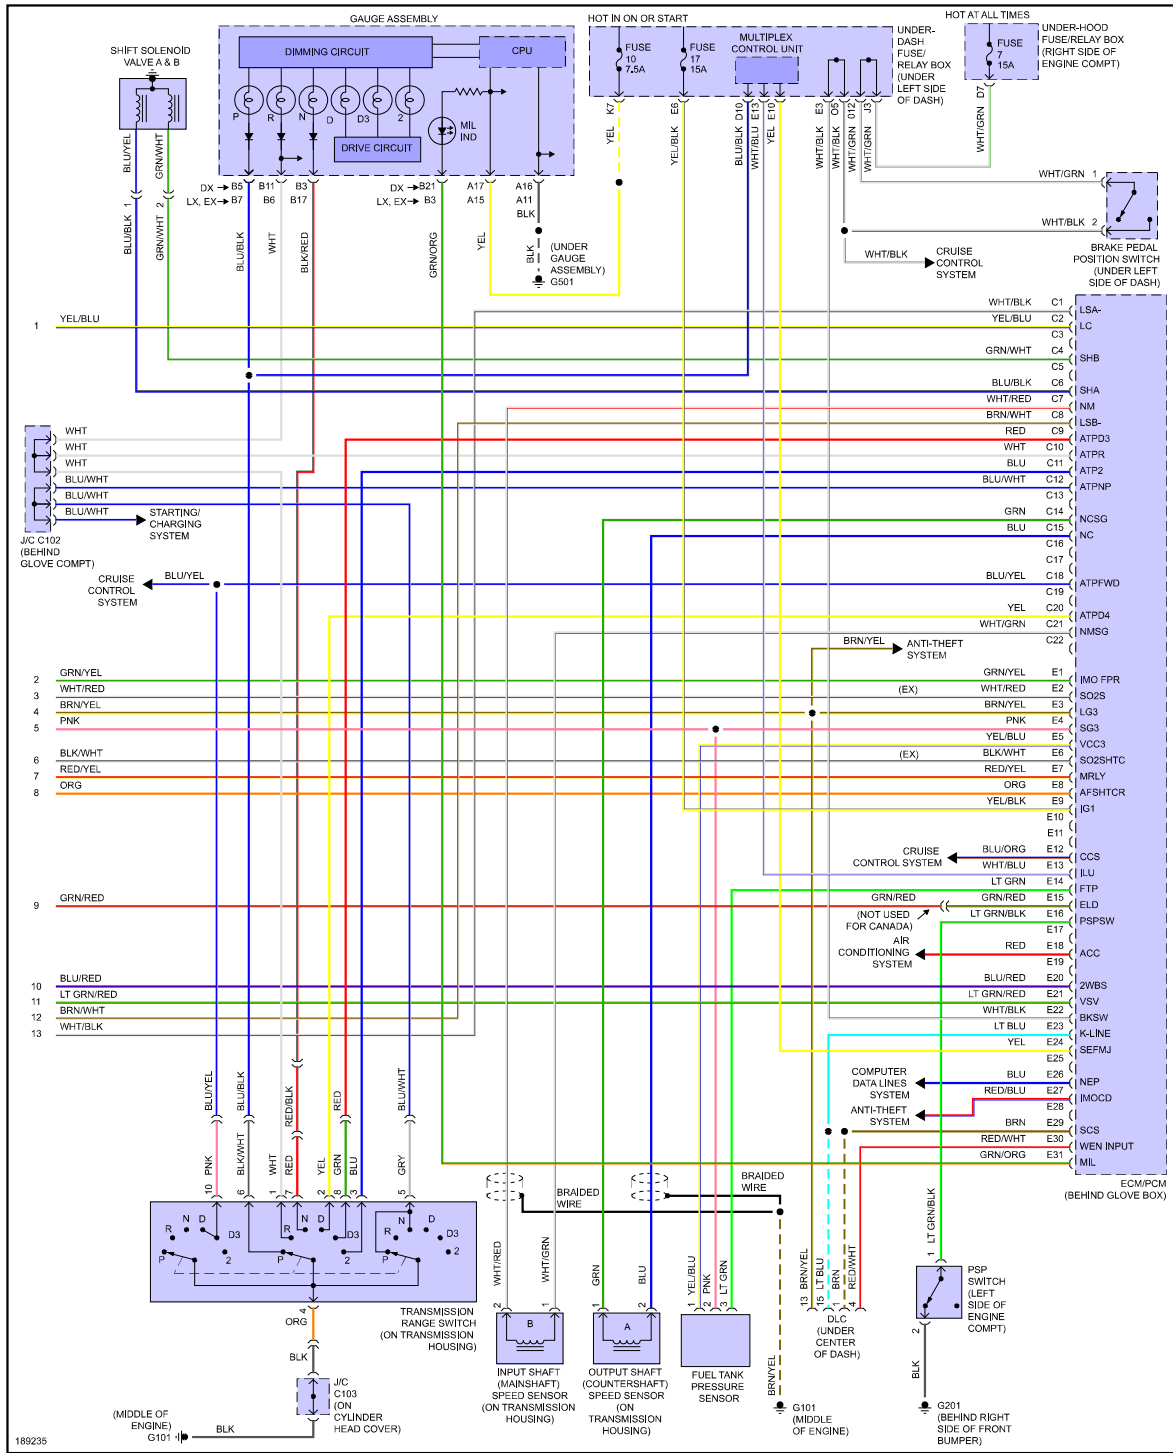

## ENGINE PERFORMANCE > 1.7L

Fig 1: 1.7L, Engine Performance Circuit, Except HX & GX (1 of 3)

Fig 2: 1.7L, Engine Performance Circuit, Except HX & GX (2 of 3)

189234

Fig 3: 1.7L, Engine Performance Circuit, Except HX & GX (3 of 3)

Fig 4: 1.7L, Engine Performance Circuit, GX (1 of 3)

Fig 5: 1.7L, Engine Performance Circuit, GX (2 of 3)

Fig 6: 1.7L, Engine Performance Circuit, GX (3 of 3)

Fig 7: 1.7L, Engine Performance Circuit, HX A/T (1 of 3)

Fig 8: 1.7L, Engine Performance Circuit, HX A/T (2 of 3)

Fig 9: 1.7L, Engine Performance Circuit, HX A/T (3 of 3)

Fig 10: 1.7L, Engine Performance Circuit, HX M/T (1 of 3)

Fig 11: 1.7L, Engine Performance Circuit, HX M/T (2 of 3)

Fig 12: 1.7L, Engine Performance Circuit, HX M/T (3 of 3)