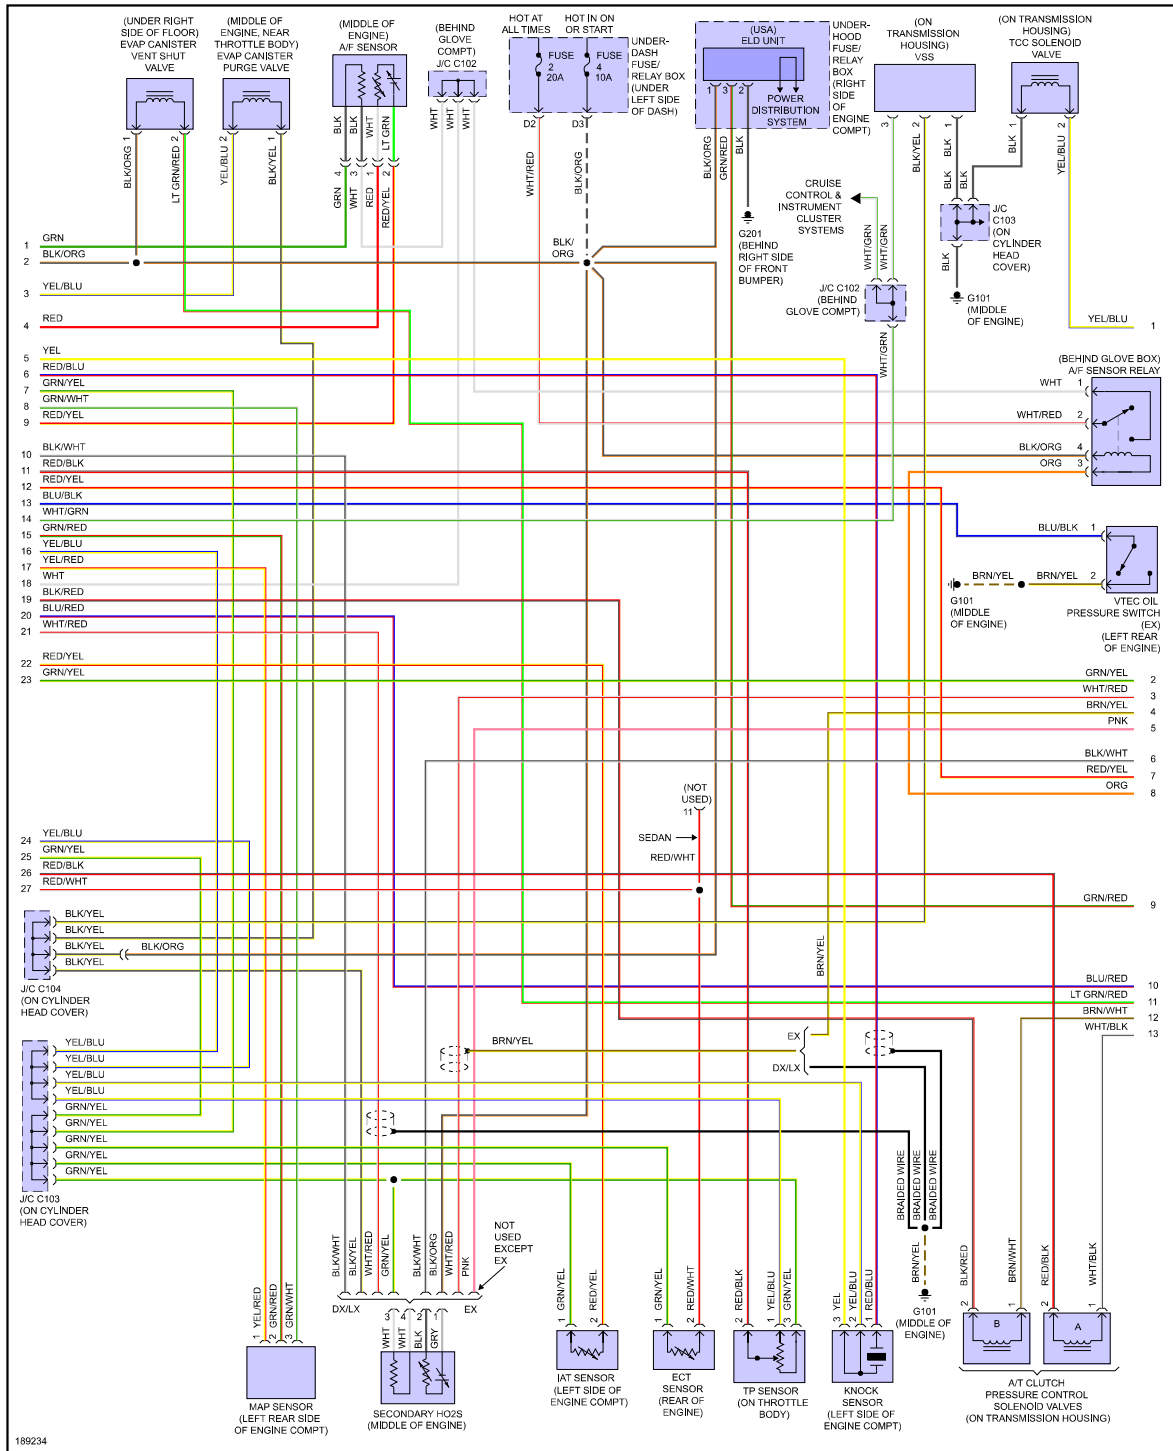

## ENGINE PERFORMANCE > 1.7L

Fig 1: 1.7L, Engine Performance Circuit, Except HX & GX (1 of 3)

Fig 2: 1.7L, Engine Performance Circuit, Except HX & GX (2 of 3)

189234

Fig 3: 1.7L, Engine Performance Circuit, Except HX & GX (3 of 3)

Fig 4: 1.7L, Engine Performance Circuit, GX (1 of 3)

Fig 5: 1.7L, Engine Performance Circuit, GX (2 of 3)

Fig 6: 1.7L, Engine Performance Circuit, GX (3 of 3)

Fig 7: 1.7L, Engine Performance Circuit, HX A/T (1 of 3)

Fig 8: 1.7L, Engine Performance Circuit, HX A/T (2 of 3)

Fig 9: 1.7L, Engine Performance Circuit, HX A/T (3 of 3)

Fig 10: 1.7L, Engine Performance Circuit, HX M/T (1 of 3)

Fig 11: 1.7L, Engine Performance Circuit, HX M/T (2 of 3)

Fig 12: 1.7L, Engine Performance Circuit, HX M/T (3 of 3)