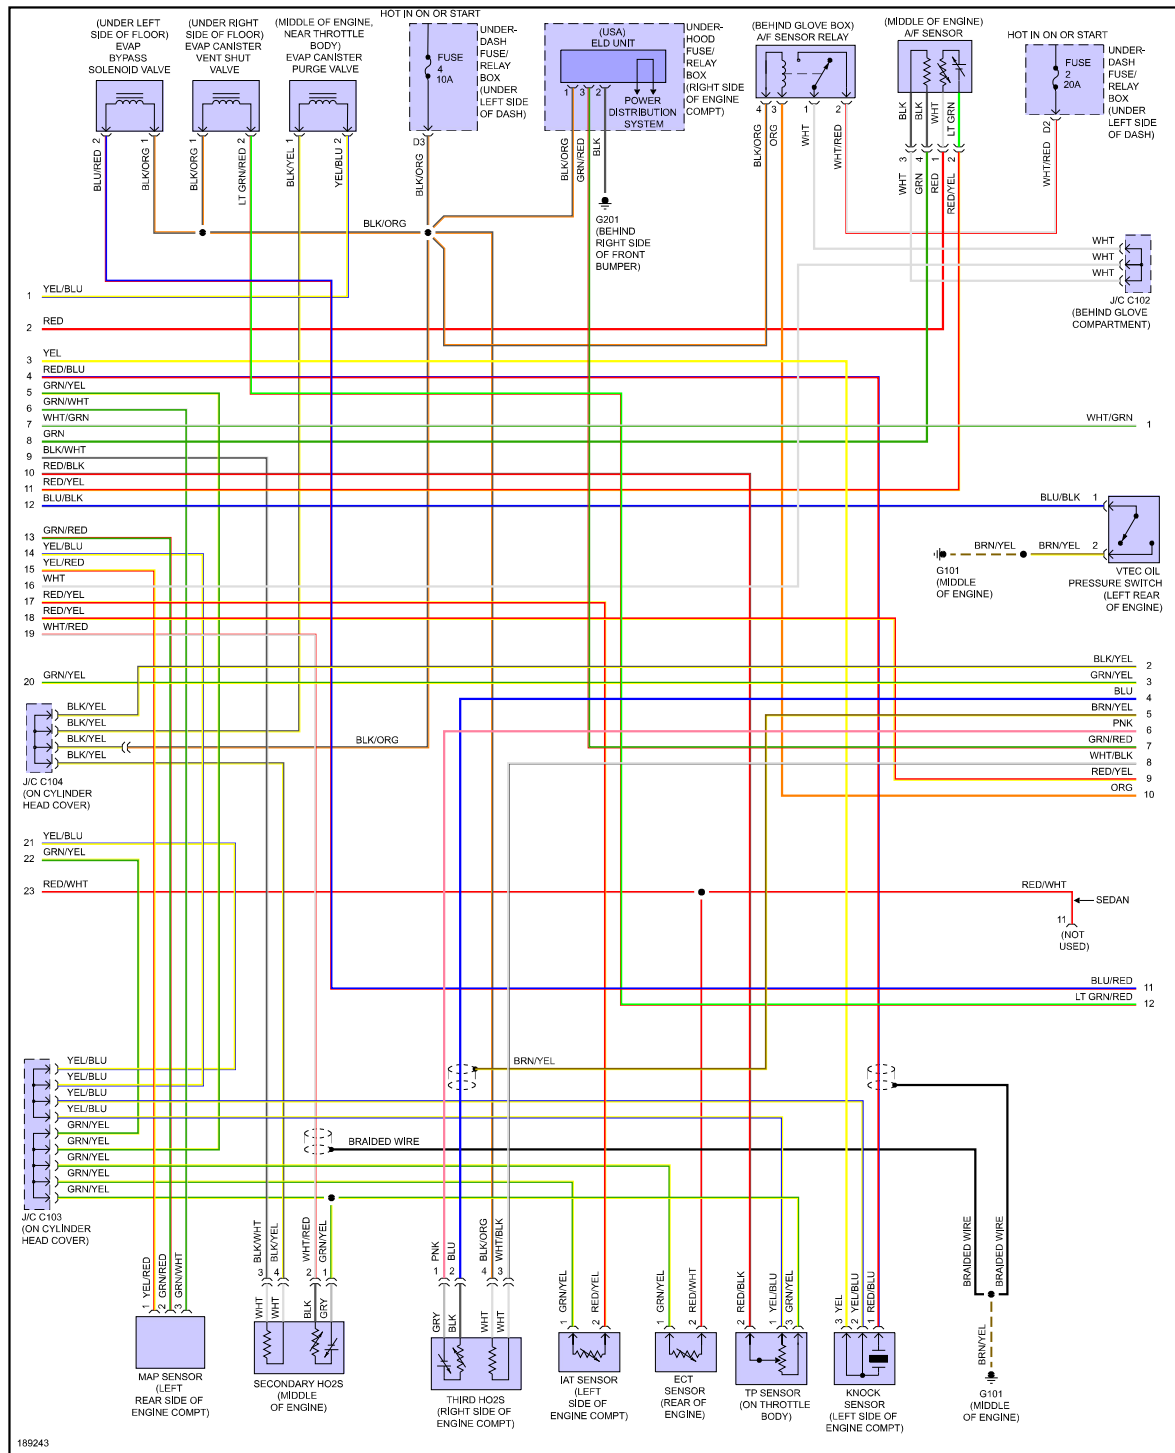

## ENGINE PERFORMANCE > 1.7L

Fig 1: 1.7L, Engine Performance Circuit, Except HX & GX (1 of 3)

Fig 2: 1.7L, Engine Performance Circuit, Except HX & GX (2 of 3)

189234

Fig 3: 1.7L, Engine Performance Circuit, Except HX & GX (3 of 3)

Fig 4: 1.7L, Engine Performance Circuit, GX (1 of 3)

Fig 5: 1.7L, Engine Performance Circuit, GX (2 of 3)

Fig 6: 1.7L, Engine Performance Circuit, GX (3 of 3)

Fig 7: 1.7L, Engine Performance Circuit, HX A/T (1 of 3)

Fig 8: 1.7L, Engine Performance Circuit, HX A/T (2 of 3)

Fig 9: 1.7L, Engine Performance Circuit, HX A/T (3 of 3)

Fig 10: 1.7L, Engine Performance Circuit, HX M/T (1 of 3)

Fig 11: 1.7L, Engine Performance Circuit, HX M/T (2 of 3)

Fig 12: 1.7L, Engine Performance Circuit, HX M/T (3 of 3)