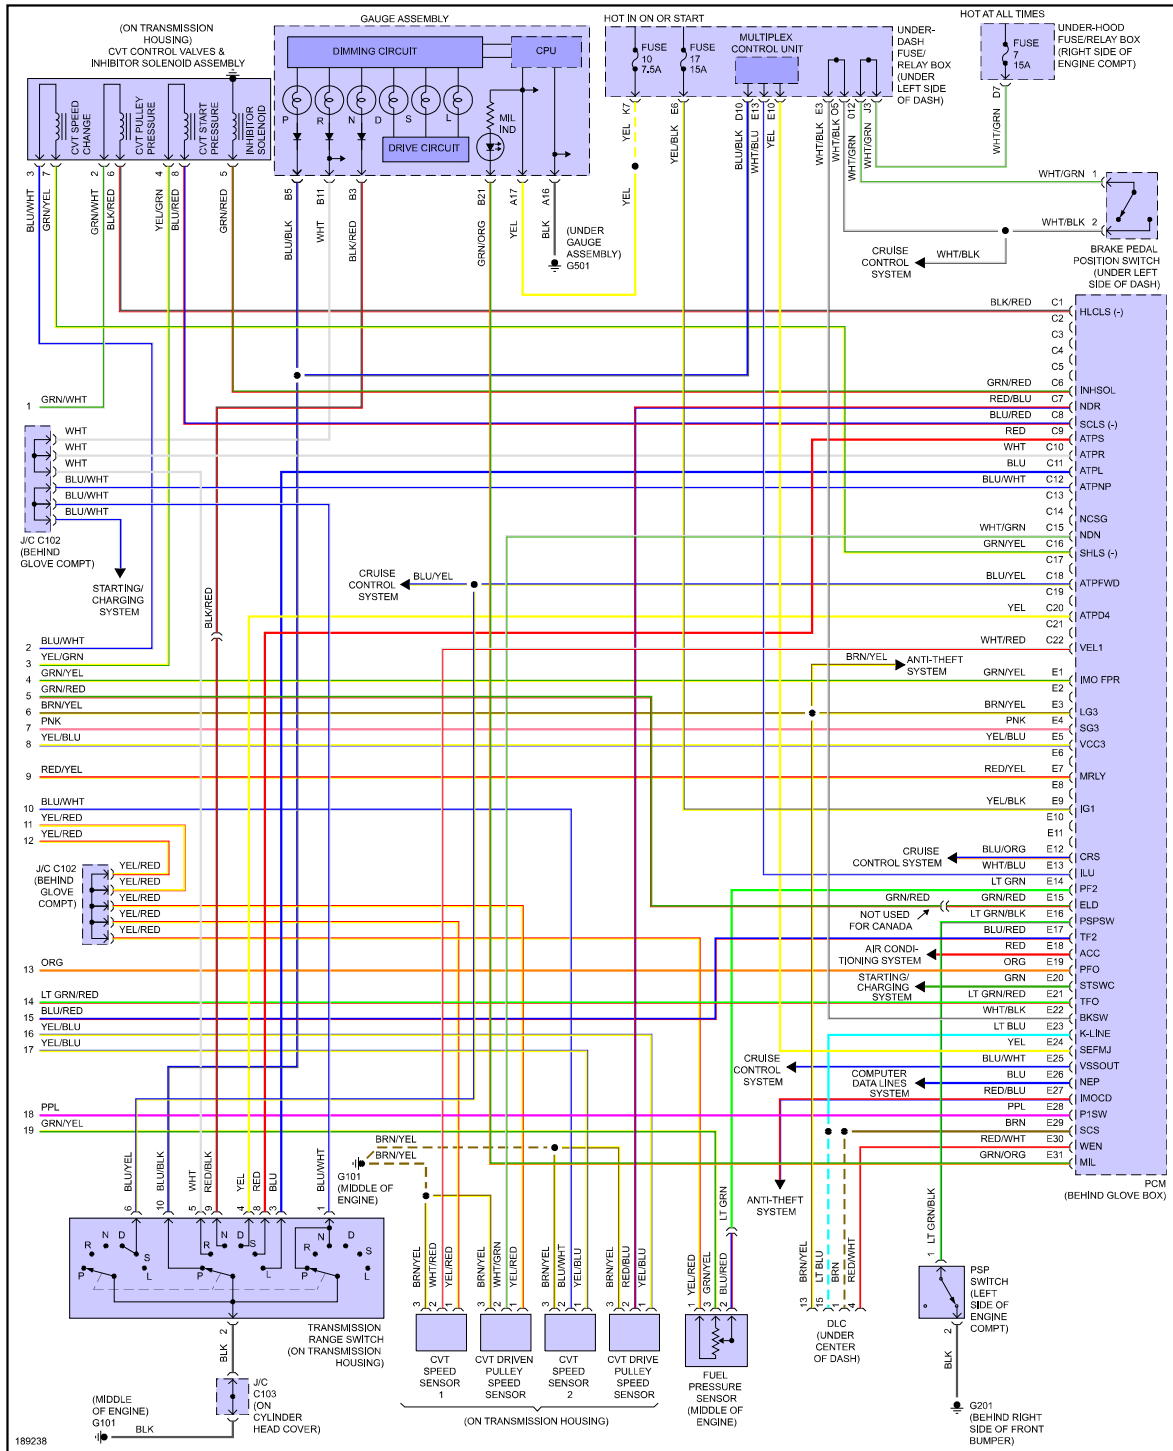

## ENGINE PERFORMANCE > 1.7L

Fig 1: 1.7L, Engine Performance Circuit, Except HX & GX (1 of 3)

Fig 2: 1.7L, Engine Performance Circuit, Except HX & GX (2 of 3)

189234

Fig 3: 1.7L, Engine Performance Circuit, Except HX & GX (3 of 3)

Fig 4: 1.7L, Engine Performance Circuit, GX (1 of 3)

Fig 5: 1.7L, Engine Performance Circuit, GX (2 of 3)

Fig 6: 1.7L, Engine Performance Circuit, GX (3 of 3)

Fig 7: 1.7L, Engine Performance Circuit, HX A/T (1 of 3)

Fig 8: 1.7L, Engine Performance Circuit, HX A/T (2 of 3)

Fig 9: 1.7L, Engine Performance Circuit, HX A/T (3 of 3)

Fig 10: 1.7L, Engine Performance Circuit, HX M/T (1 of 3)

Fig 11: 1.7L, Engine Performance Circuit, HX M/T (2 of 3)

Fig 12: 1.7L, Engine Performance Circuit, HX M/T (3 of 3)