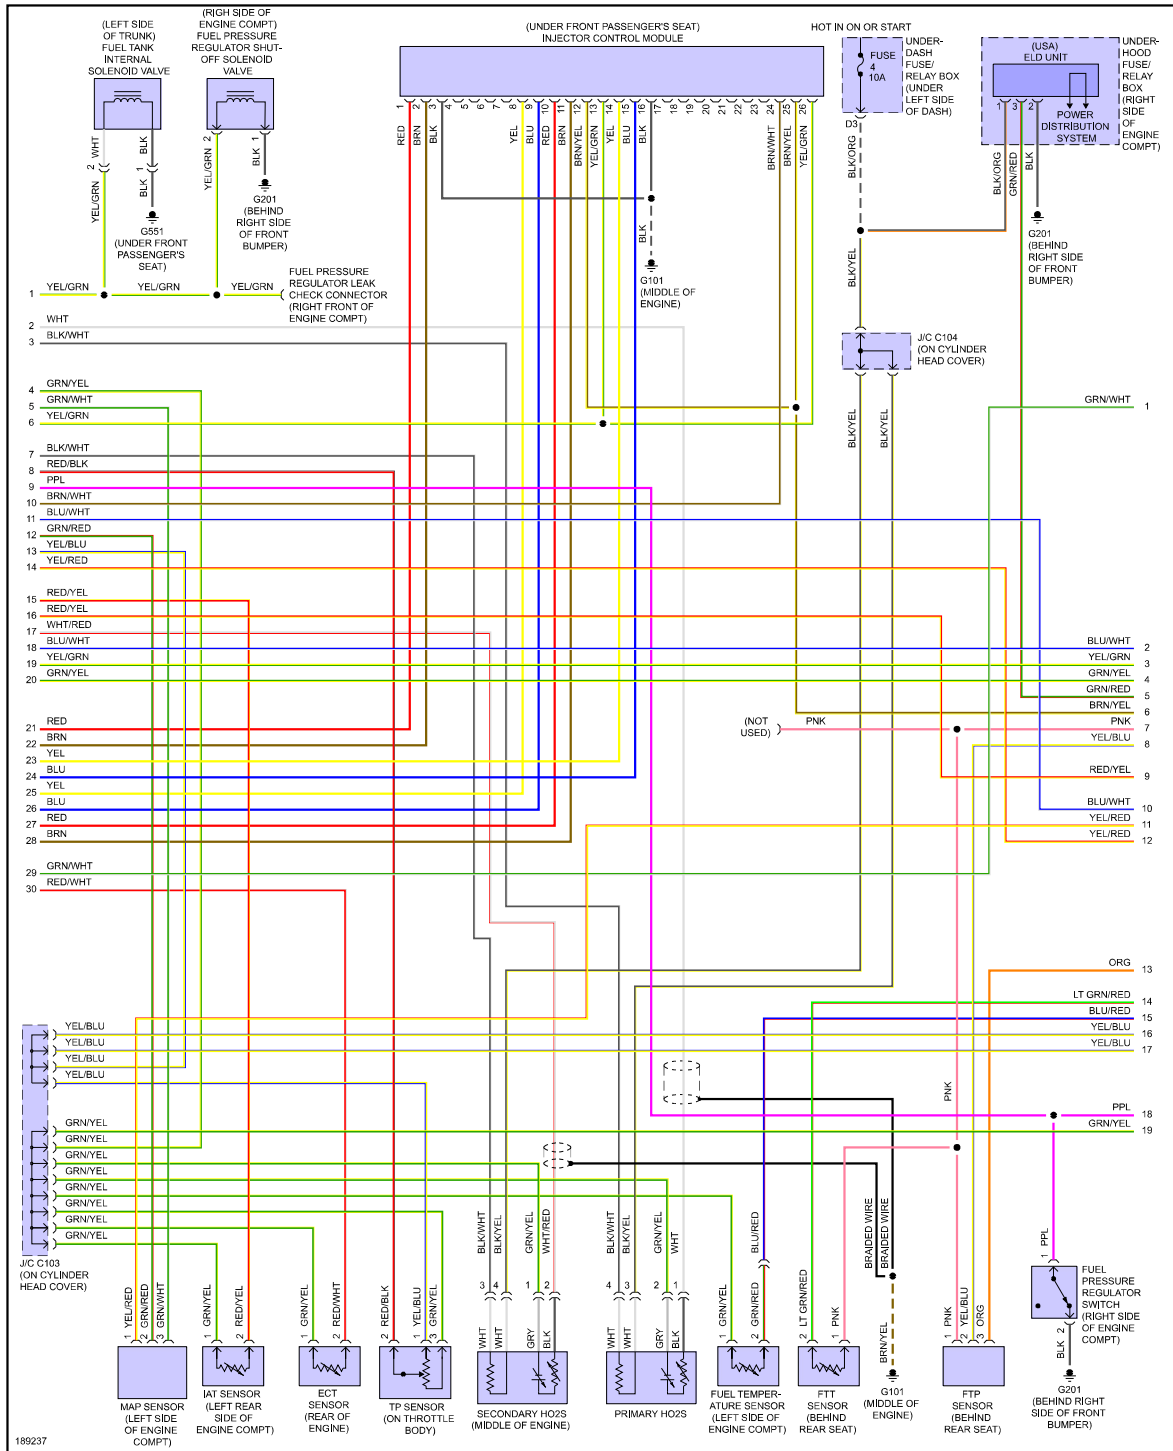

## ENGINE PERFORMANCE > 1.7L

Fig 1: 1.7L, Engine Performance Circuit, Except HX & GX (1 of 3)

Fig 2: 1.7L, Engine Performance Circuit, Except HX & GX (2 of 3)

189234

Fig 3: 1.7L, Engine Performance Circuit, Except HX & GX (3 of 3)

Fig 4: 1.7L, Engine Performance Circuit, GX (1 of 3)

Fig 5: 1.7L, Engine Performance Circuit, GX (2 of 3)

Fig 6: 1.7L, Engine Performance Circuit, GX (3 of 3)

Fig 7: 1.7L, Engine Performance Circuit, HX A/T (1 of 3)

Fig 8: 1.7L, Engine Performance Circuit, HX A/T (2 of 3)

Fig 9: 1.7L, Engine Performance Circuit, HX A/T (3 of 3)

Fig 10: 1.7L, Engine Performance Circuit, HX M/T (1 of 3)

Fig 11: 1.7L, Engine Performance Circuit, HX M/T (2 of 3)

Fig 12: 1.7L, Engine Performance Circuit, HX M/T (3 of 3)