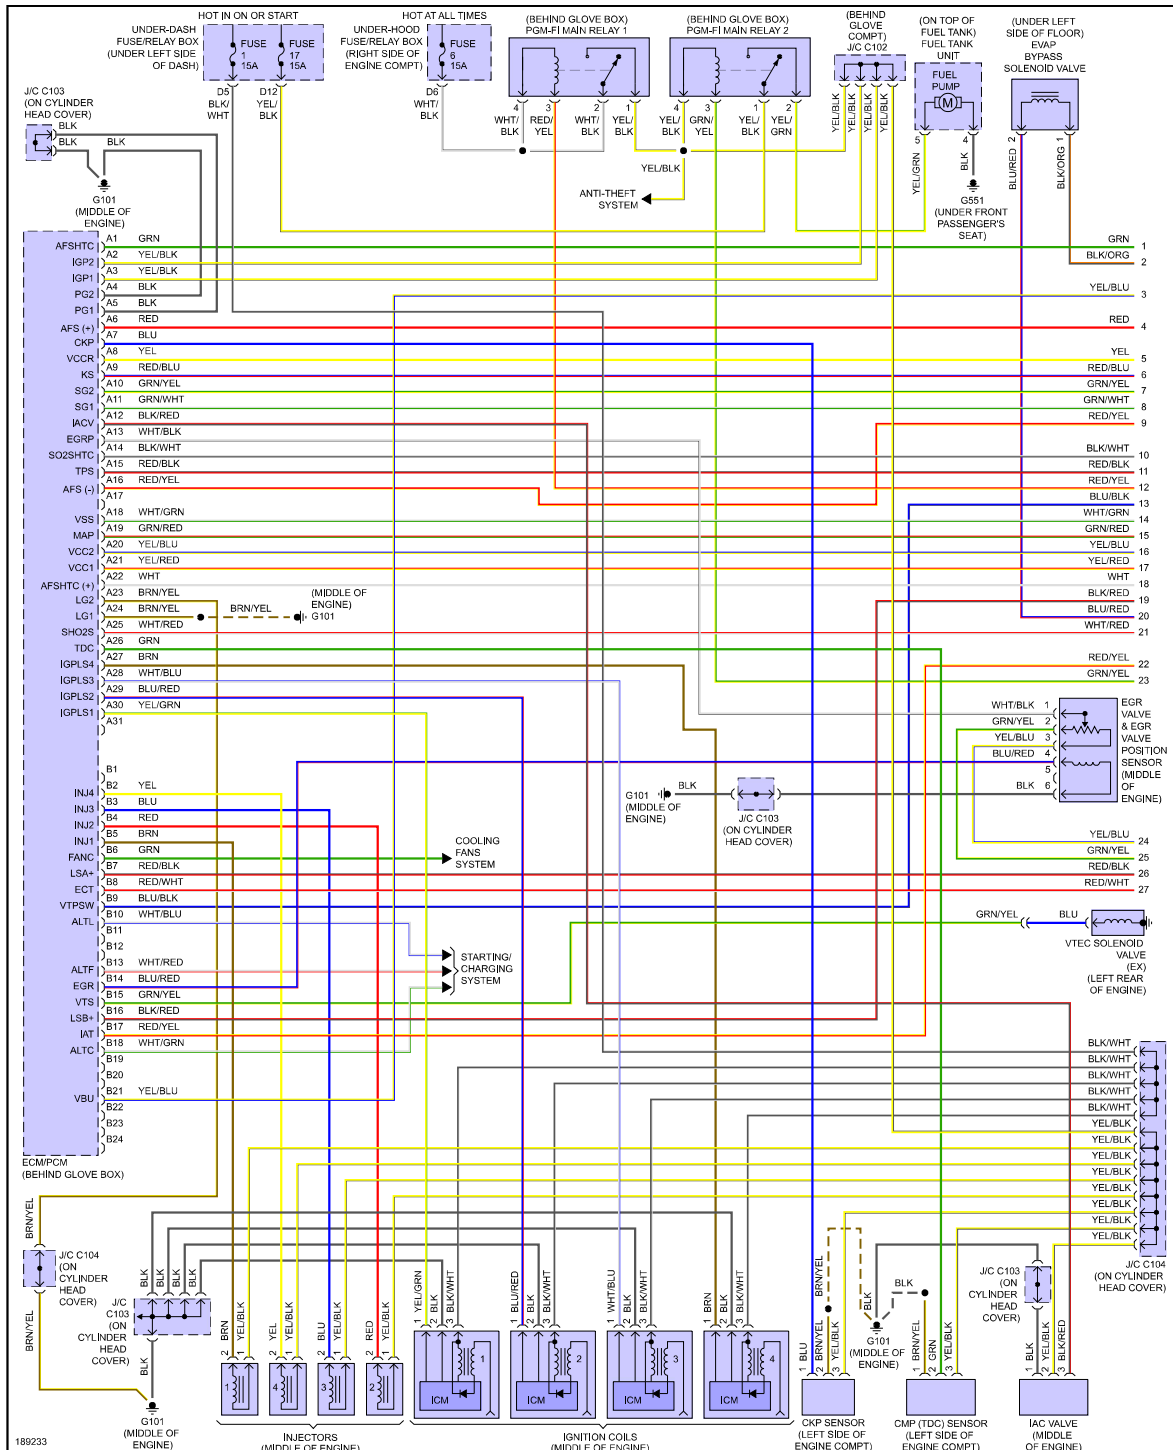

## ENGINE PERFORMANCE > 1.7L

Fig 1: 1.7L, Engine Performance Circuit, Except HX & GX (1 of 3)

Fig 2: 1.7L, Engine Performance Circuit, Except HX & GX (2 of 3)

189234

Fig 3: 1.7L, Engine Performance Circuit, Except HX & GX (3 of 3)

Fig 4: 1.7L, Engine Performance Circuit, GX (1 of 3)

Fig 5: 1.7L, Engine Performance Circuit, GX (2 of 3)

Fig 6: 1.7L, Engine Performance Circuit, GX (3 of 3)

Fig 7: 1.7L, Engine Performance Circuit, HX A/T (1 of 3)

Fig 8: 1.7L, Engine Performance Circuit, HX A/T (2 of 3)

Fig 9: 1.7L, Engine Performance Circuit, HX A/T (3 of 3)

Fig 10: 1.7L, Engine Performance Circuit, HX M/T (1 of 3)

Fig 11: 1.7L, Engine Performance Circuit, HX M/T (2 of 3)

Fig 12: 1.7L, Engine Performance Circuit, HX M/T (3 of 3)