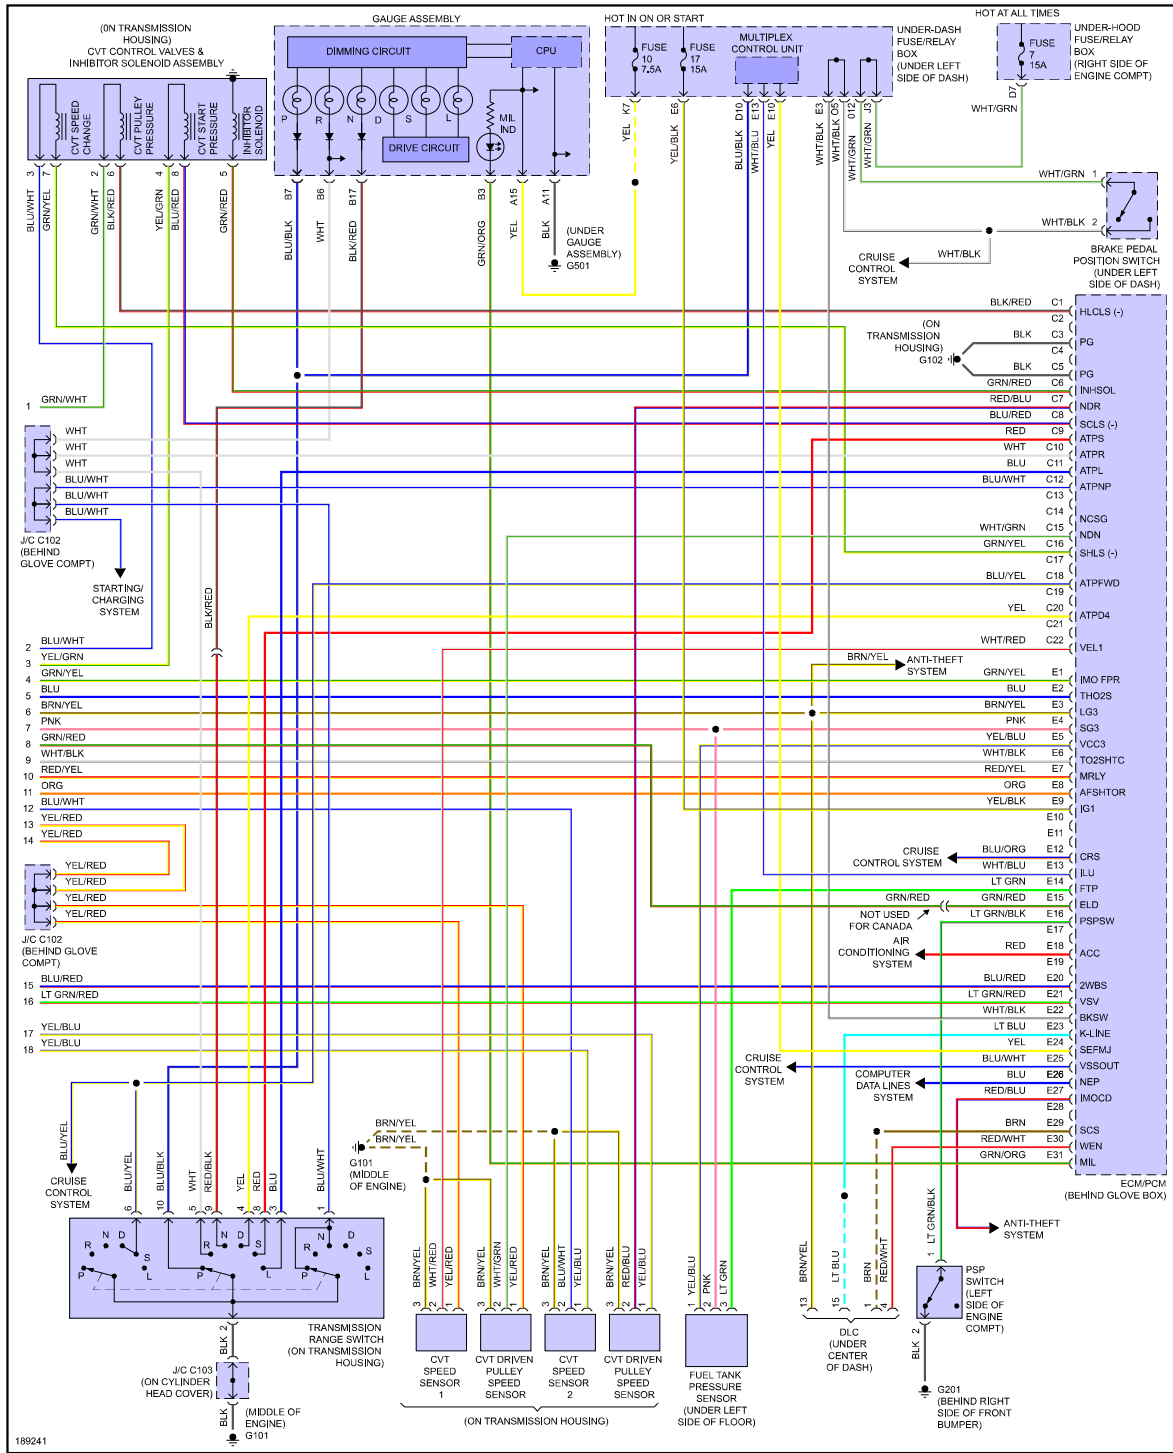

## ENGINE PERFORMANCE > 1.7L

Fig 1: 1.7L, Engine Performance Circuit, Except HX & GX (1 of 3)

Fig 2: 1.7L, Engine Performance Circuit, Except HX & GX (2 of 3)

189234

Fig 3: 1.7L, Engine Performance Circuit, Except HX & GX (3 of 3)

Fig 4: 1.7L, Engine Performance Circuit, GX (1 of 3)

Fig 5: 1.7L, Engine Performance Circuit, GX (2 of 3)

Fig 6: 1.7L, Engine Performance Circuit, GX (3 of 3)

Fig 7: 1.7L, Engine Performance Circuit, HX A/T (1 of 3)

Fig 8: 1.7L, Engine Performance Circuit, HX A/T (2 of 3)

Fig 9: 1.7L, Engine Performance Circuit, HX A/T (3 of 3)

Fig 10: 1.7L, Engine Performance Circuit, HX M/T (1 of 3)

Fig 11: 1.7L, Engine Performance Circuit, HX M/T (2 of 3)

Fig 12: 1.7L, Engine Performance Circuit, HX M/T (3 of 3)