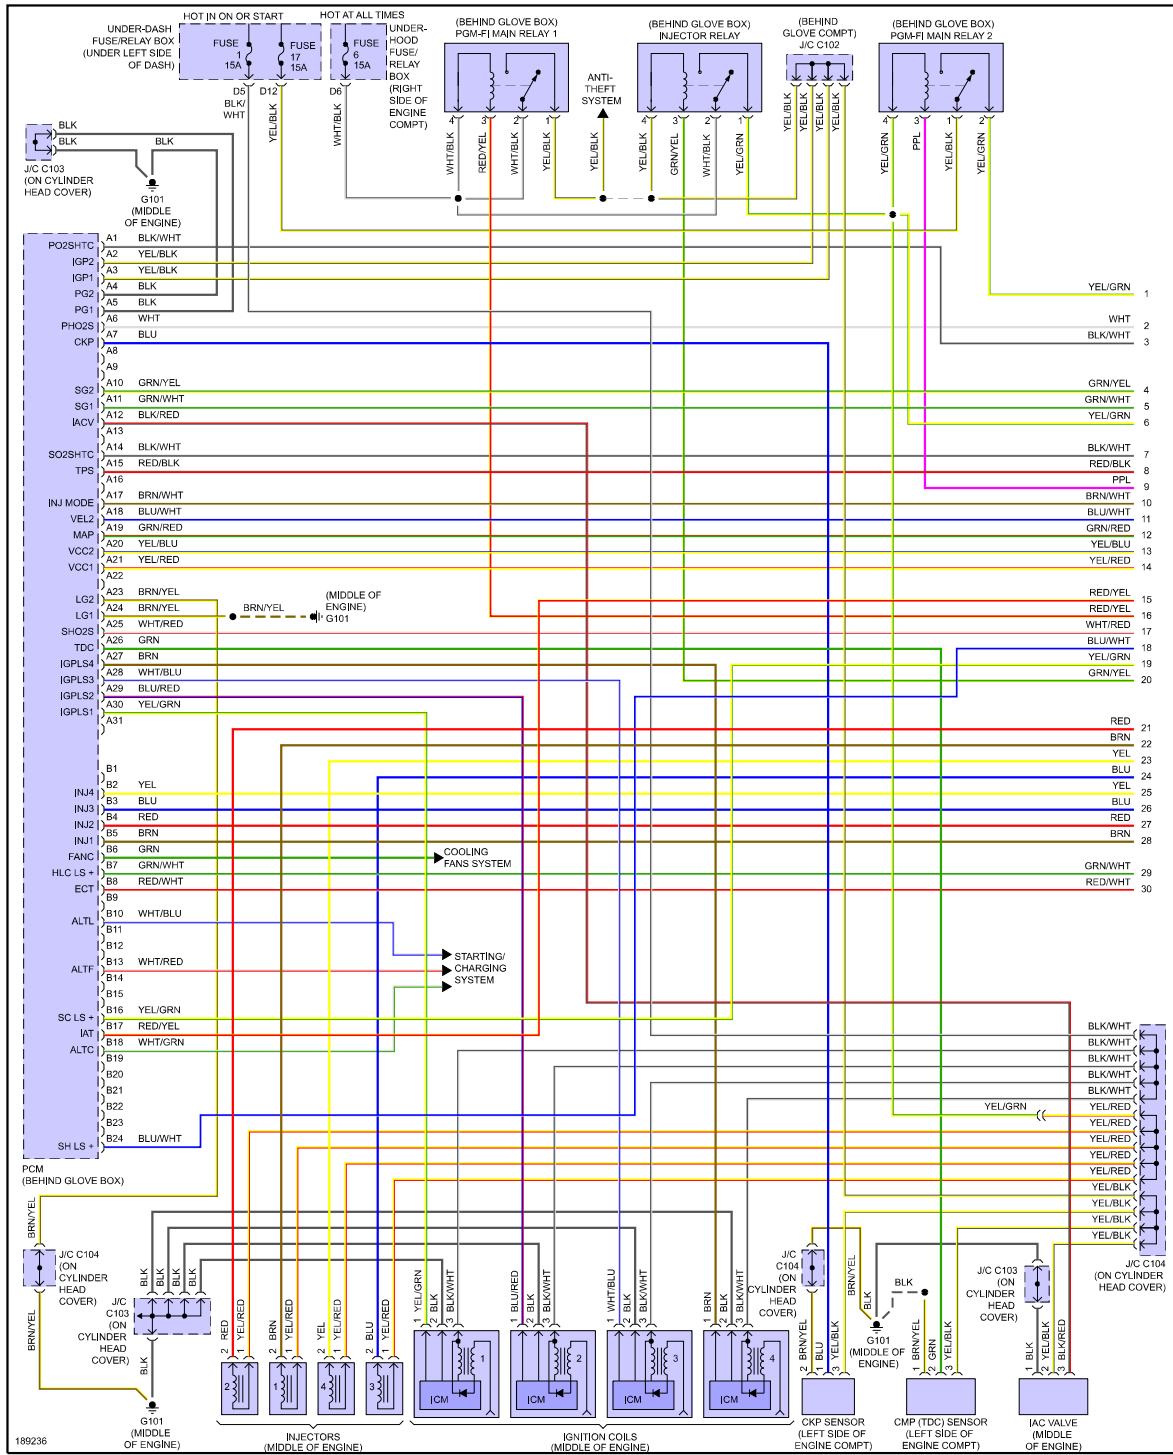

## ENGINE PERFORMANCE > 1.7L

Fig 1: 1.7L, Engine Performance Circuit, Except HX & GX (1 of 3)

Fig 2: 1.7L, Engine Performance Circuit, Except HX & GX (2 of 3)

189234

Fig 3: 1.7L, Engine Performance Circuit, Except HX & GX (3 of 3)

Fig 4: 1.7L, Engine Performance Circuit, GX (1 of 3)

Fig 5: 1.7L, Engine Performance Circuit, GX (2 of 3)

Fig 6: 1.7L, Engine Performance Circuit, GX (3 of 3)

Fig 7: 1.7L, Engine Performance Circuit, HX A/T (1 of 3)

Fig 8: 1.7L, Engine Performance Circuit, HX A/T (2 of 3)

Fig 9: 1.7L, Engine Performance Circuit, HX A/T (3 of 3)

Fig 10: 1.7L, Engine Performance Circuit, HX M/T (1 of 3)

Fig 11: 1.7L, Engine Performance Circuit, HX M/T (2 of 3)

Fig 12: 1.7L, Engine Performance Circuit, HX M/T (3 of 3)