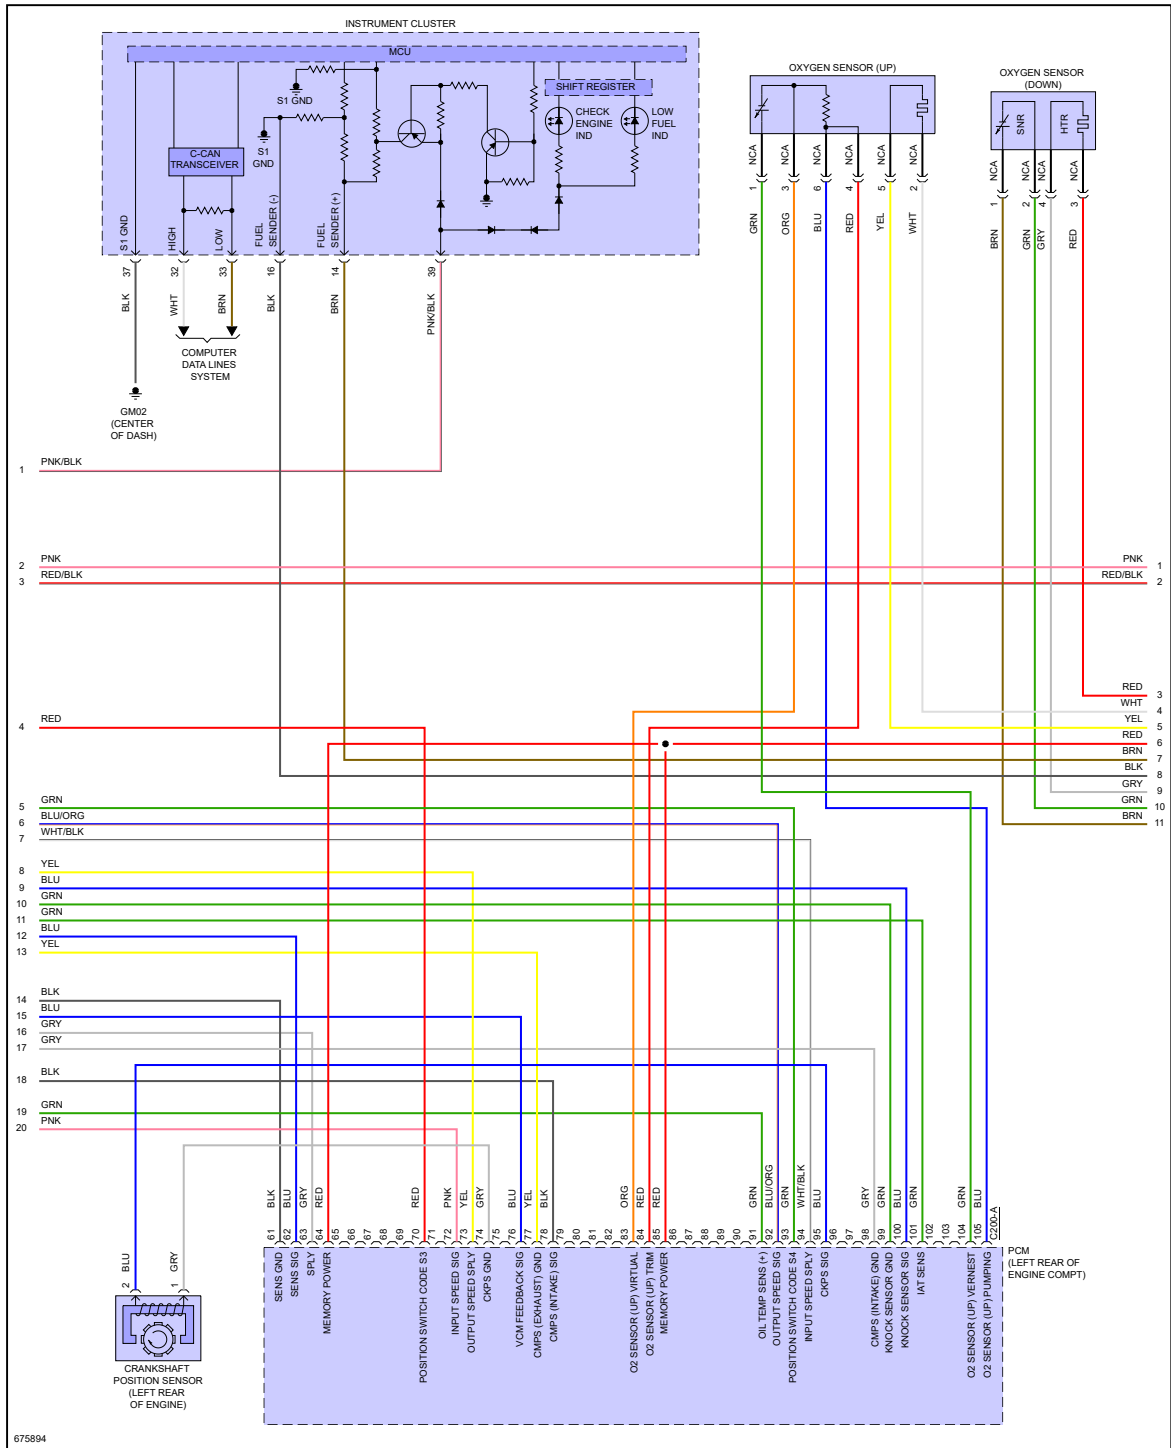

P-Town Auto & Offroad, LLC

688 Harshaw Ave.
Patagonia, AZ 85624
(520) 394-0181 T

YMMS: 2019 Hyundai Kona Limited
Engine: 1.6L Eng
VIN:

Jul 22, 2024

License:

Odometer:

ENGINE PERFORMANCE > 2.0L

Fig 1: 2.0L, Engine Performance Circuit (1 of 7)

Fig 2: 2.0L, Engine Performance Circuit (2 of 7)

Fig 3: 2.0L, Engine Performance Circuit (3 of 7)

Fig 4: 2.0L, Engine Performance Circuit (4 of 7)

Fig 5: 2.0L, Engine Performance Circuit (5 of 7)

Fig 6: 2.0L, Engine Performance Circuit (6 of 7)

Fig 7: 2.0L, Engine Performance Circuit (7 of 7)

"If your car is beat down, bring it to P-Town!"