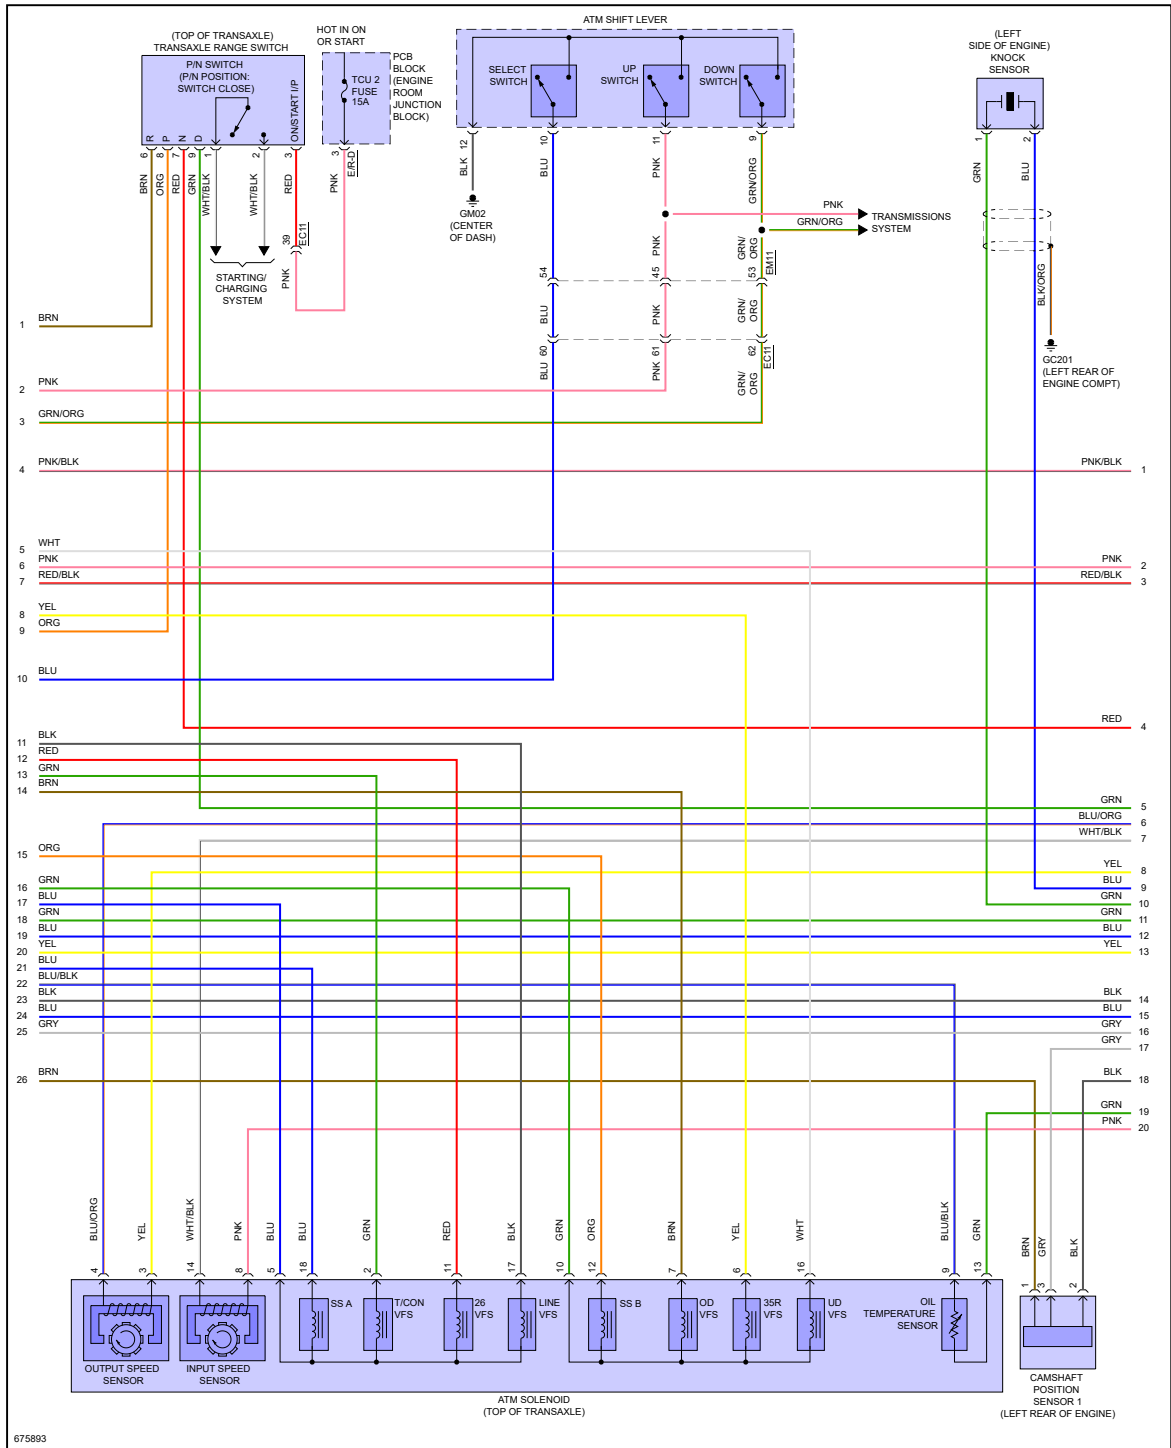

P-Town Auto & Offroad, LLC

688 Harshaw Ave.
Patagonia, AZ 85624
(520) 394-0181 T

YMMS: 2019 Hyundai Kona Limited
Engine: 1.6L Eng
VIN:

Jul 22, 2024

License:

Odometer:

ENGINE PERFORMANCE > 2.0L

Fig 1: 2.0L, Engine Performance Circuit (1 of 7)

Fig 2: 2.0L, Engine Performance Circuit (2 of 7)

Fig 3: 2.0L, Engine Performance Circuit (3 of 7)

Fig 4: 2.0L, Engine Performance Circuit (4 of 7)

Fig 5: 2.0L, Engine Performance Circuit (5 of 7)

Fig 6: 2.0L, Engine Performance Circuit (6 of 7)

Fig 7: 2.0L, Engine Performance Circuit (7 of 7)

"If your car is beat down, bring it to P-Town!"