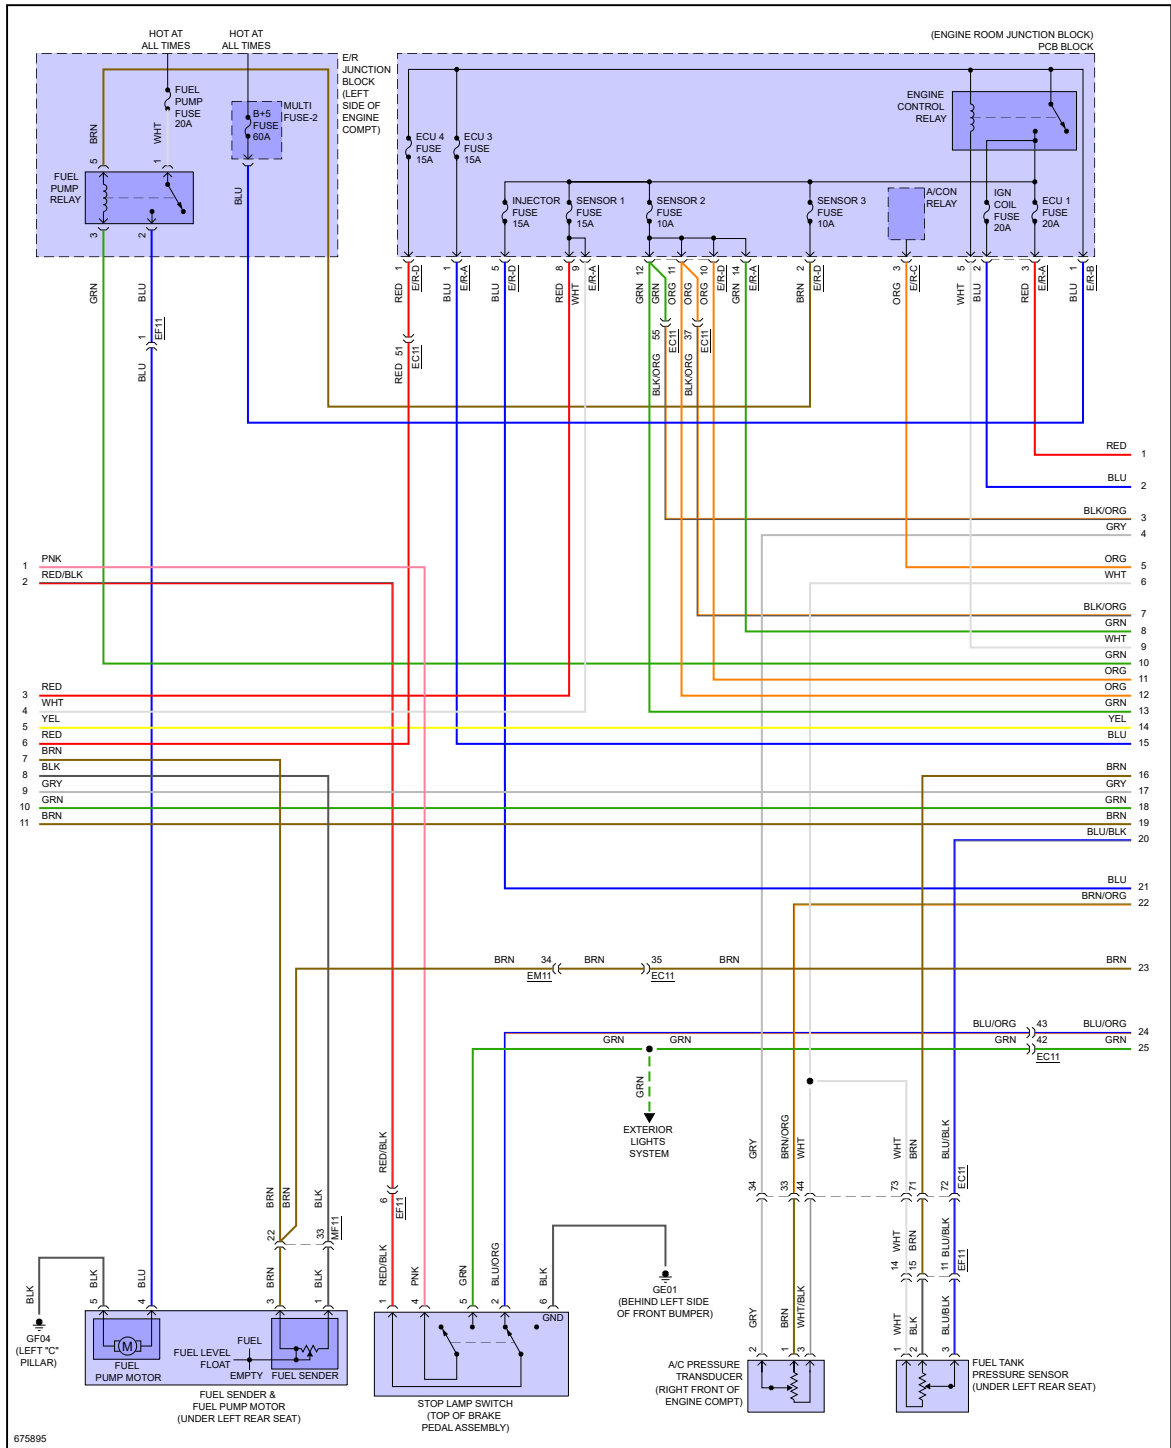

P-Town Auto & Offroad, LLC

688 Harshaw Ave.
Patagonia, AZ 85624
(520) 394-0181 T

YMMS: 2019 Hyundai Kona Limited
Engine: 1.6L Eng
VIN:

Jul 22, 2024

License:

Odometer:

ENGINE PERFORMANCE > 2.0L

Fig 1: 2.0L, Engine Performance Circuit (1 of 7)

Fig 2: 2.0L, Engine Performance Circuit (2 of 7)

Fig 3: 2.0L, Engine Performance Circuit (3 of 7)

Fig 4: 2.0L, Engine Performance Circuit (4 of 7)

Fig 5: 2.0L, Engine Performance Circuit (5 of 7)

Fig 6: 2.0L, Engine Performance Circuit (6 of 7)

Fig 7: 2.0L, Engine Performance Circuit (7 of 7)

"If your car is beat down, bring it to P-Town!"