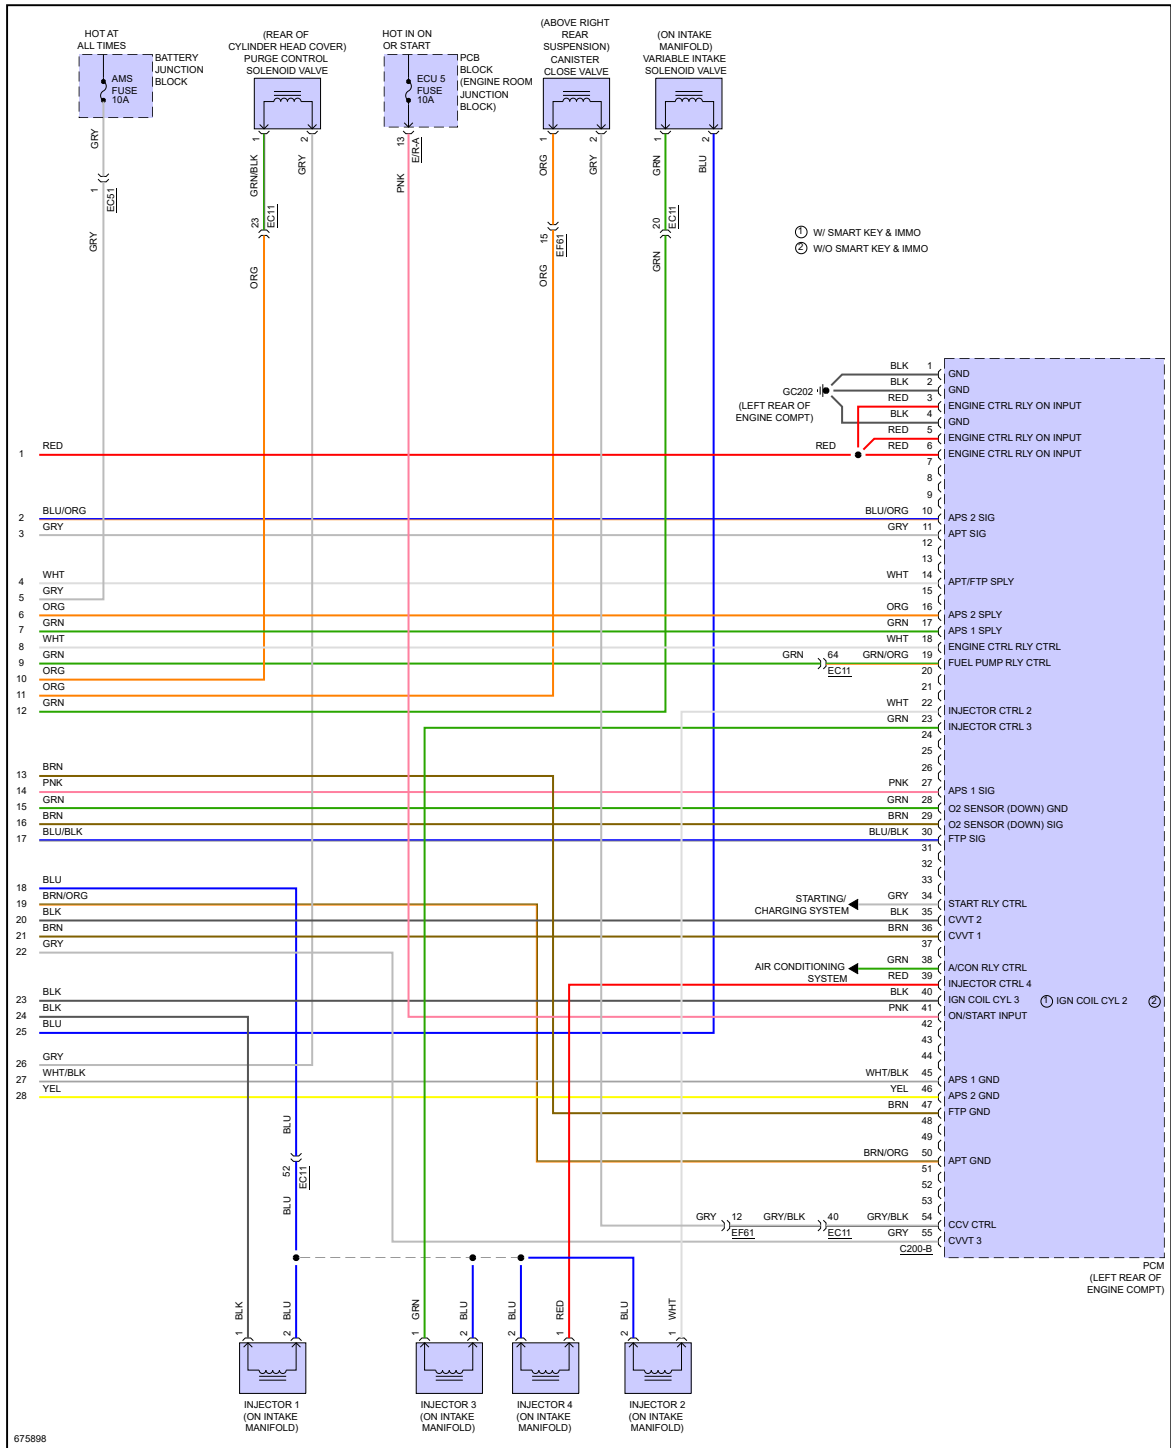

P-Town Auto & Offroad, LLC

688 Harshaw Ave.
Patagonia, AZ 85624
(520) 394-0181 T

YMMS: 2019 Hyundai Kona Limited
Engine: 1.6L Eng
VIN:

Jul 22, 2024

License:

Odometer:

ENGINE PERFORMANCE > 2.0L

Fig 1: 2.0L, Engine Performance Circuit (1 of 7)

Fig 2: 2.0L, Engine Performance Circuit (2 of 7)

Fig 3: 2.0L, Engine Performance Circuit (3 of 7)

Fig 4: 2.0L, Engine Performance Circuit (4 of 7)

Fig 5: 2.0L, Engine Performance Circuit (5 of 7)

Fig 6: 2.0L, Engine Performance Circuit (6 of 7)

Fig 7: 2.0L, Engine Performance Circuit (7 of 7)

"If your car is beat down, bring it to P-Town!"