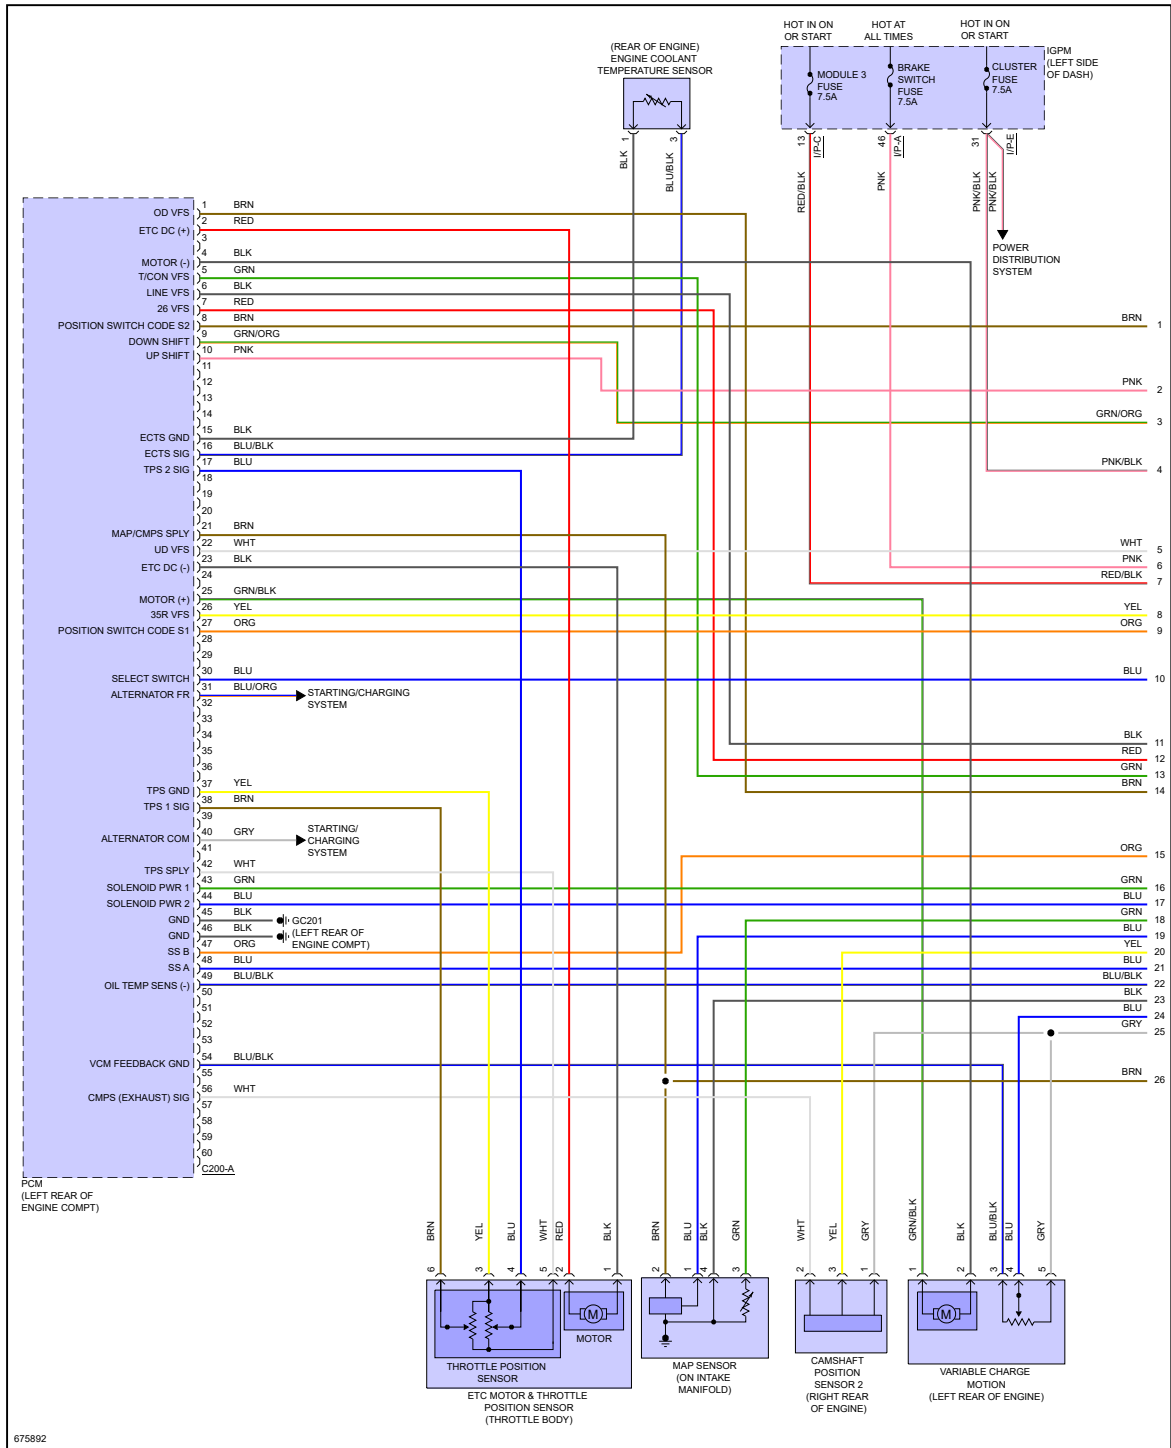

P-Town Auto & Offroad, LLC

688 Harshaw Ave.
Patagonia, AZ 85624
(520) 394-0181 T

YMMS: 2019 Hyundai Kona Limited
Engine: 1.6L Eng
VIN:

Jul 22, 2024

License:

Odometer:

ENGINE PERFORMANCE > 2.0L

Fig 1: 2.0L, Engine Performance Circuit (1 of 7)

Fig 2: 2.0L, Engine Performance Circuit (2 of 7)

Fig 3: 2.0L, Engine Performance Circuit (3 of 7)

Fig 4: 2.0L, Engine Performance Circuit (4 of 7)

Fig 5: 2.0L, Engine Performance Circuit (5 of 7)

Fig 6: 2.0L, Engine Performance Circuit (6 of 7)

Fig 7: 2.0L, Engine Performance Circuit (7 of 7)

"If your car is beat down, bring it to P-Town!"