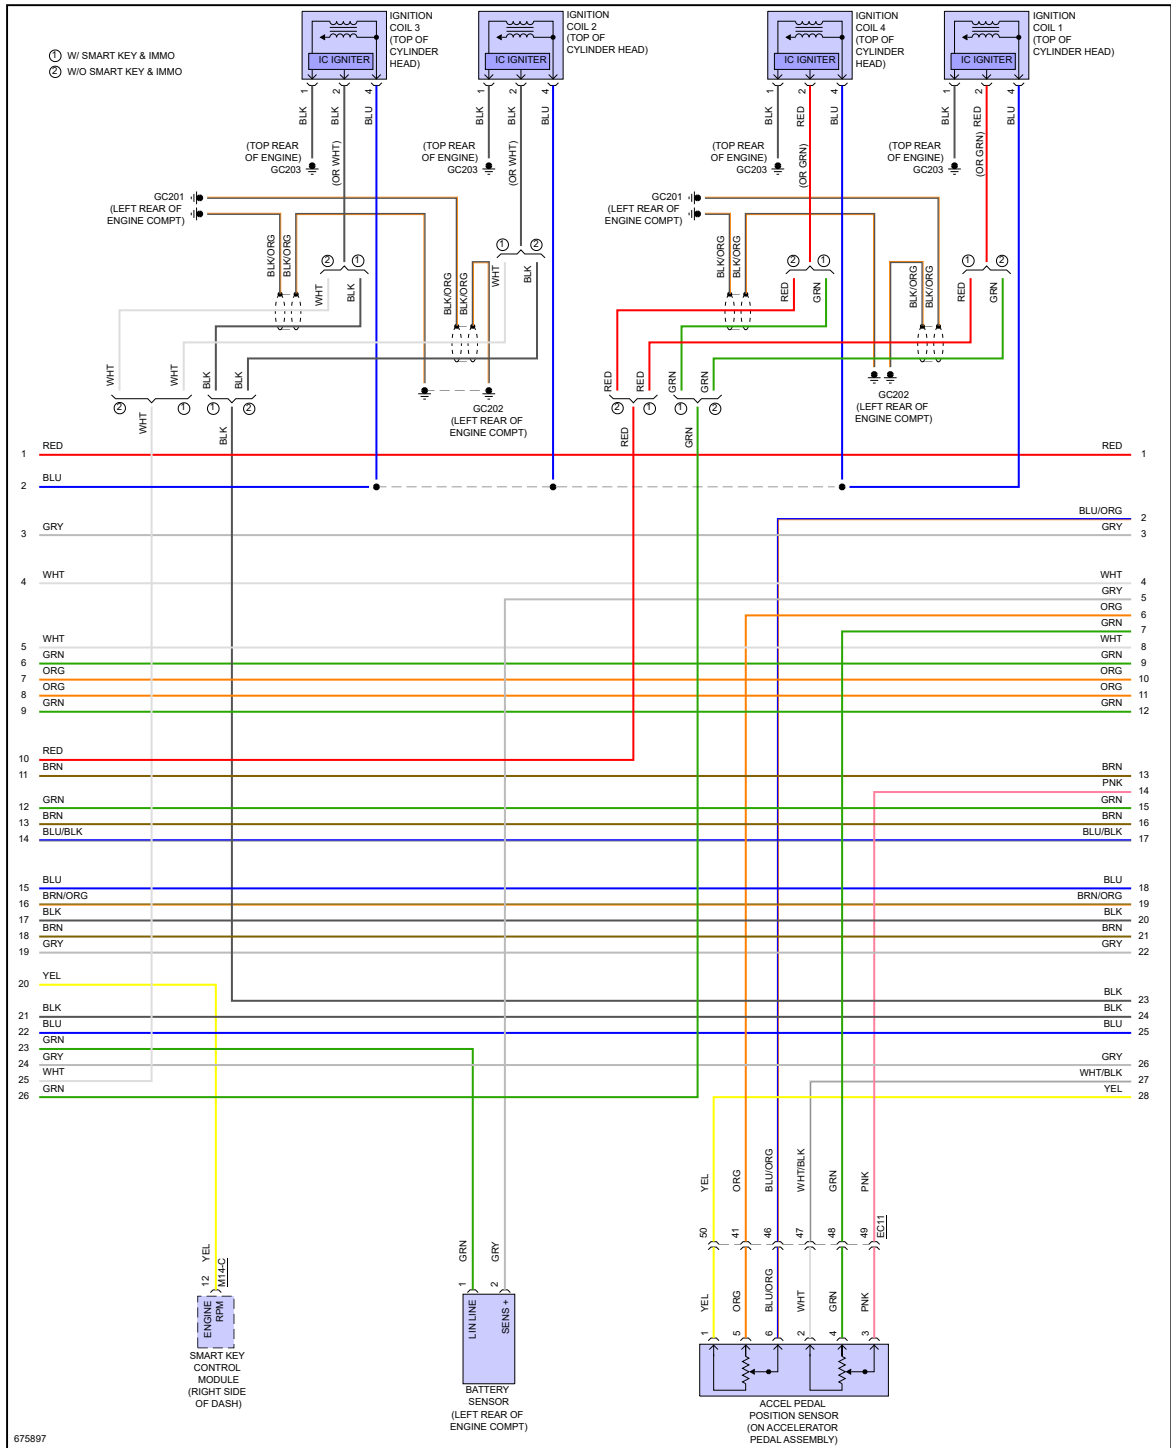

P-Town Auto & Offroad, LLC

688 Harshaw Ave.
Patagonia, AZ 85624
(520) 394-0181 T

YMMS: 2019 Hyundai Kona Limited
Engine: 1.6L Eng
VIN:

Jul 22, 2024

License:

Odometer:

ENGINE PERFORMANCE > 2.0L

Fig 1: 2.0L, Engine Performance Circuit (1 of 7)

Fig 2: 2.0L, Engine Performance Circuit (2 of 7)

Fig 3: 2.0L, Engine Performance Circuit (3 of 7)

Fig 4: 2.0L, Engine Performance Circuit (4 of 7)

Fig 5: 2.0L, Engine Performance Circuit (5 of 7)

Fig 6: 2.0L, Engine Performance Circuit (6 of 7)

Fig 7: 2.0L, Engine Performance Circuit (7 of 7)

"If your car is beat down, bring it to P-Town!"