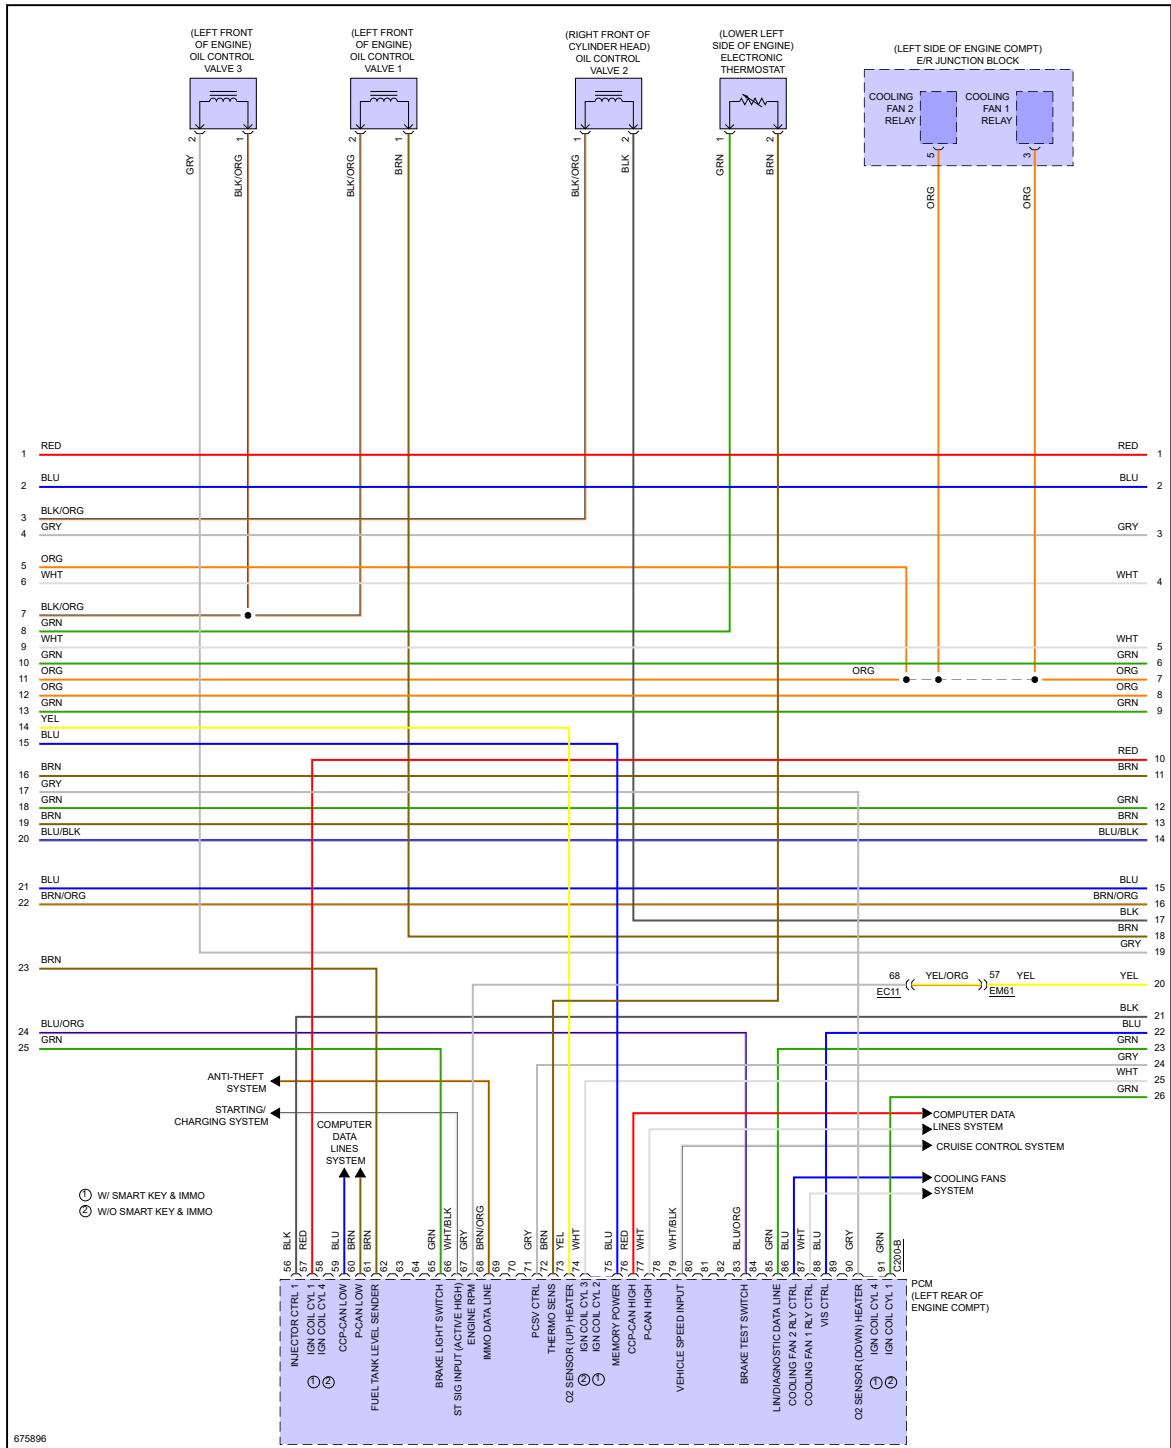

P-Town Auto & Offroad, LLC

688 Harshaw Ave.
Patagonia, AZ 85624
(520) 394-0181 T

YMMS: 2019 Hyundai Kona Limited
Engine: 1.6L Eng
VIN:

Jul 22, 2024

License:

Odometer:

ENGINE PERFORMANCE > 2.0L

Fig 1: 2.0L, Engine Performance Circuit (1 of 7)

Fig 2: 2.0L, Engine Performance Circuit (2 of 7)

Fig 3: 2.0L, Engine Performance Circuit (3 of 7)

Fig 4: 2.0L, Engine Performance Circuit (4 of 7)

Fig 5: 2.0L, Engine Performance Circuit (5 of 7)

Fig 6: 2.0L, Engine Performance Circuit (6 of 7)

Fig 7: 2.0L, Engine Performance Circuit (7 of 7)

"If your car is beat down, bring it to P-Town!"