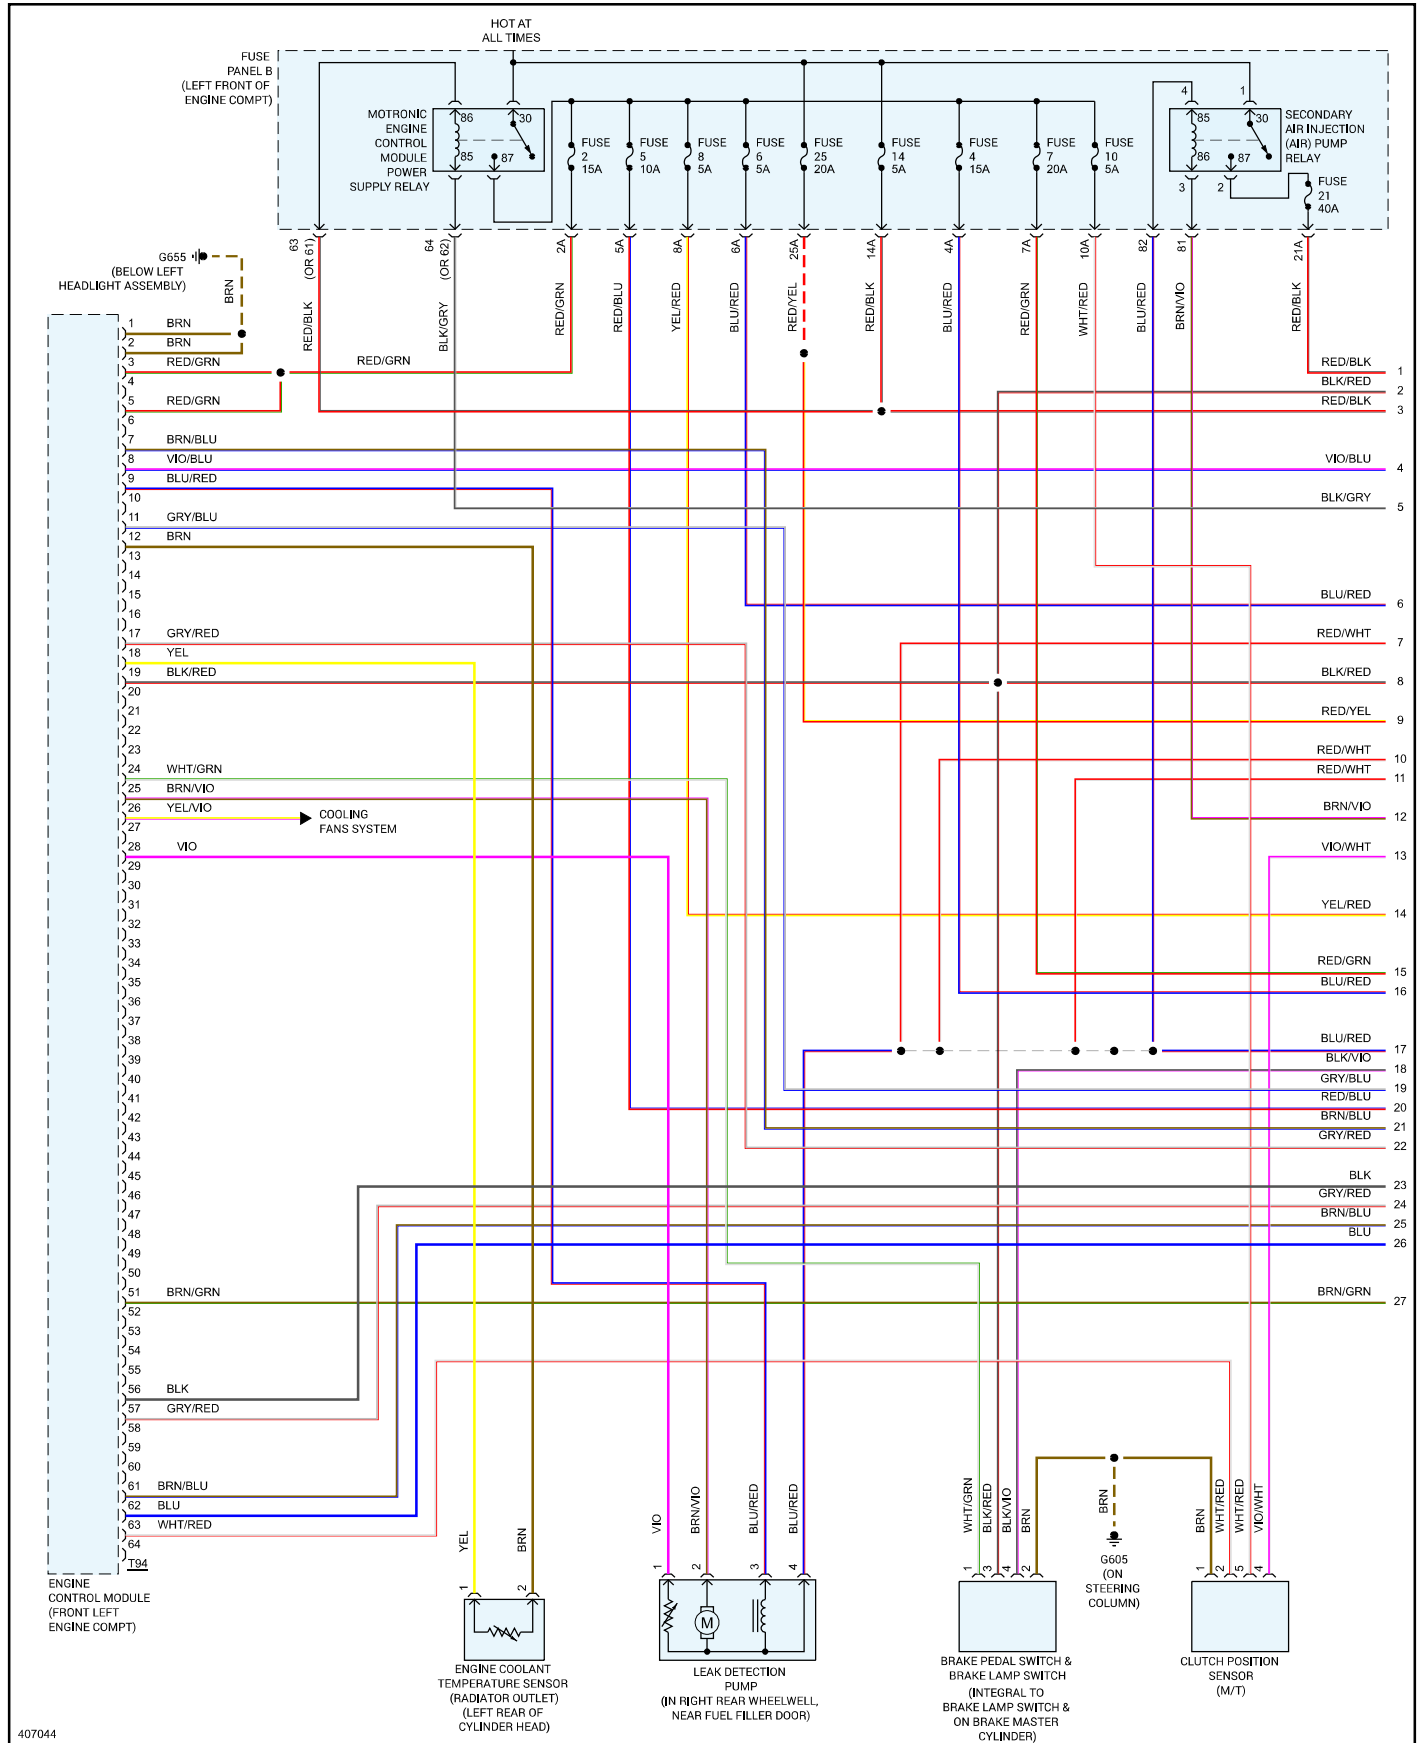

2013 Volkswagen Jetta Sedan (162) L5-2.5L (CBUA)

Vehicle > Powertrain Management > Diagrams > Electrical - Interactive Color (Non OE)

Engine Controls - Page 1 of 5

2013 Volkswagen Jetta Sedan (162) L5-2.5L (CBUA)

Vehicle > Powertrain Management > Diagrams > Electrical - Interactive Color (Non OE)

Engine Controls - Page 2 of 5

2013 Volkswagen Jetta Sedan (162) L5-2.5L (CBUA)

Vehicle > Powertrain Management > Diagrams > Electrical - Interactive Color (Non OE)

Engine Controls - Page 3 of 5

2013 Volkswagen Jetta Sedan (162) L5-2.5L (CUBA)

Vehicle > Powertrain Management > Diagrams > Electrical - Interactive Color (Non OE)

Engine Controls - Page 4 of 5

2013 Volkswagen Jetta Sedan (162) L5-2.5L (CBUA)

Vehicle > Powertrain Management > Diagrams > Electrical - Interactive Color (Non OE)

Engine Controls - Page 5 of 5