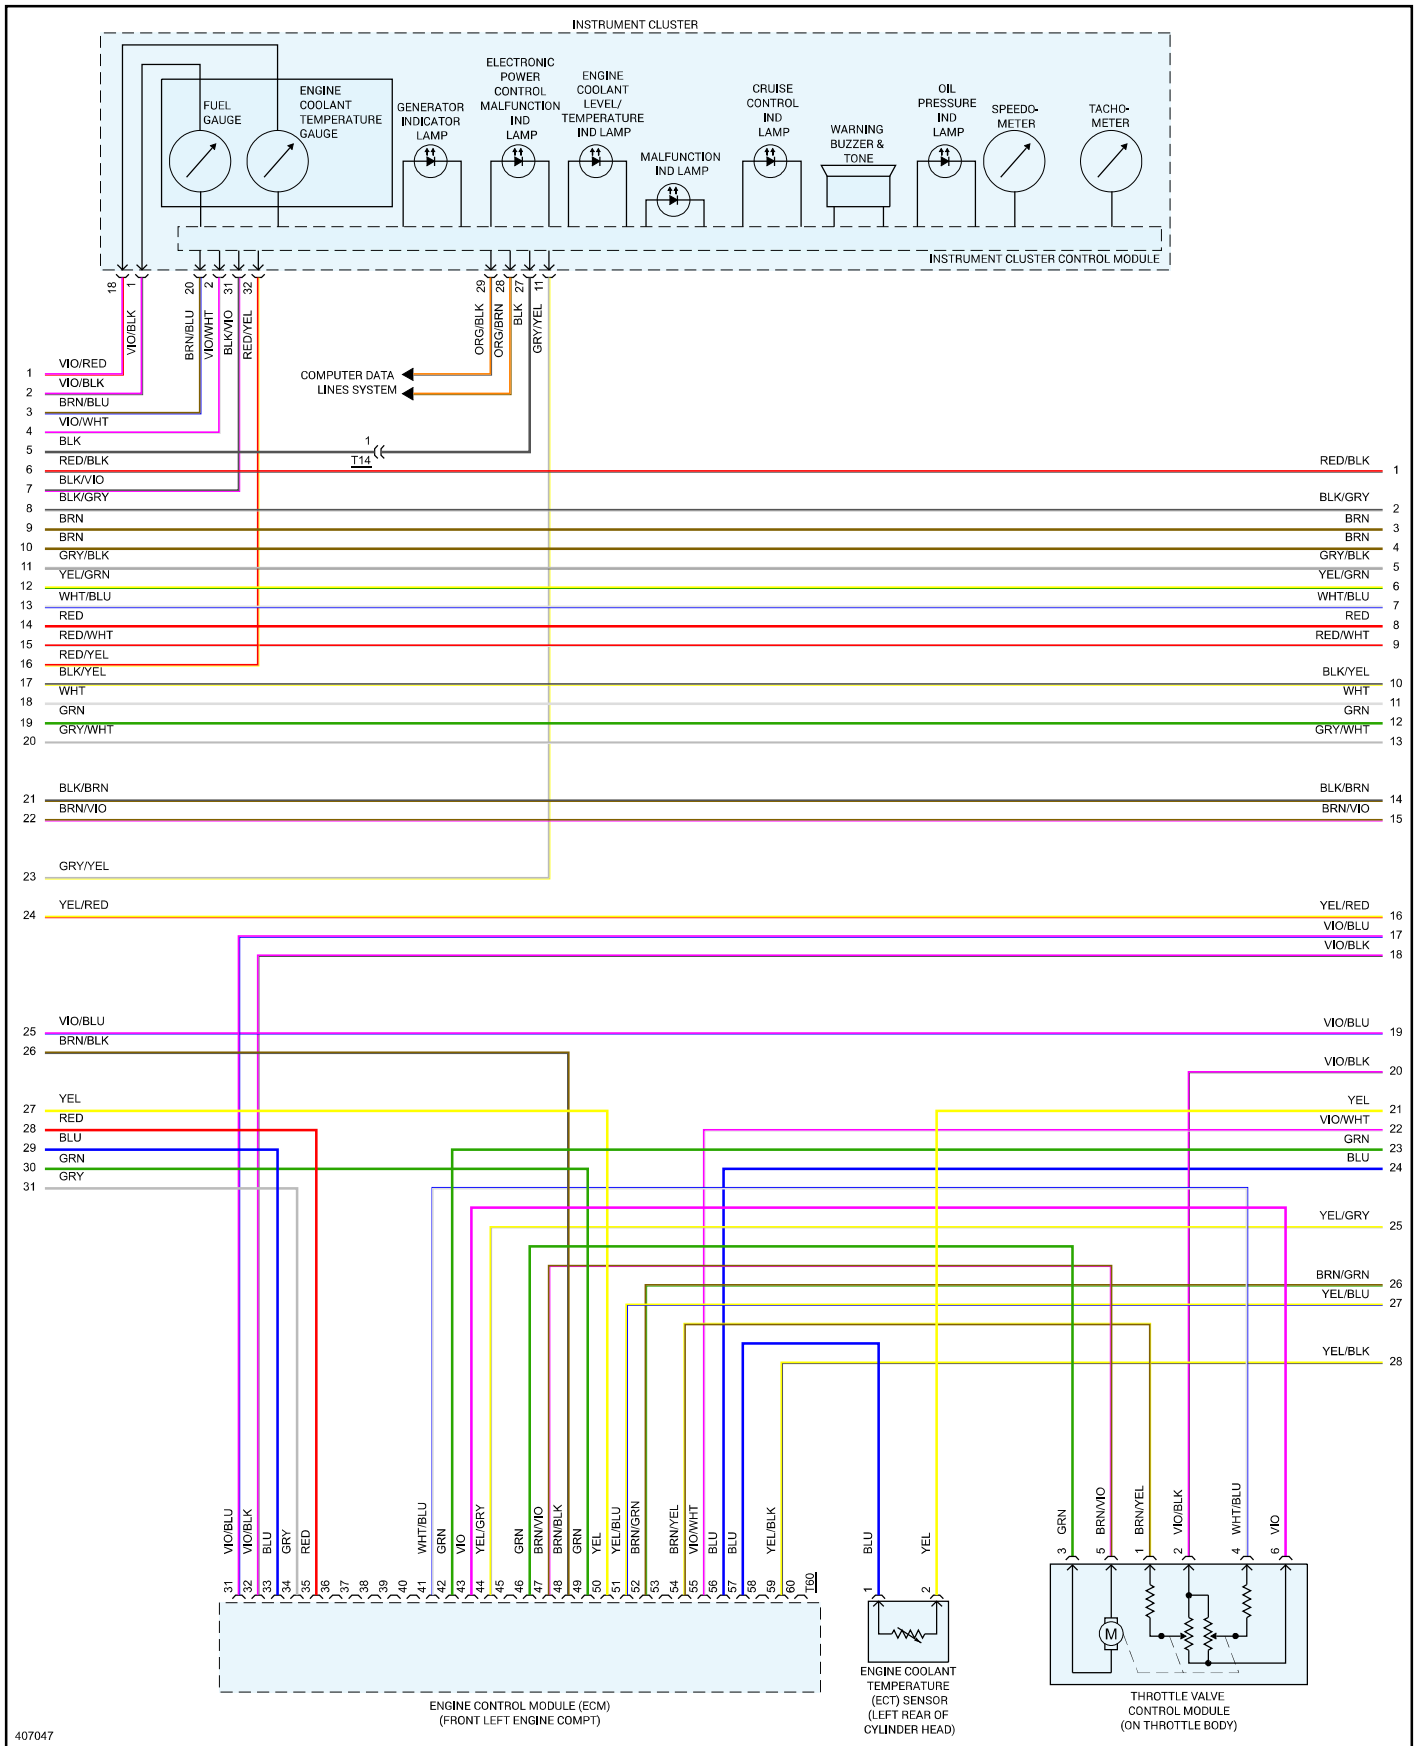

Vehicle > Powertrain Management > Diagrams > Electrical - Interactive Color (Non OE)

Engine Controls - Page 2 of 5

2013 Volkswagen Jetta Sedan (162) L5-2.5L (CBUA)

Vehicle > Powertrain Management > Diagrams > Electrical - Interactive Color (Non OE)

Engine Controls - Page 3 of 5

2013 Volkswagen Jetta Sedan (162) L5-2.5L (CUBA)

Vehicle > Powertrain Management > Diagrams > Electrical - Interactive Color (Non OE)

Engine Controls - Page 4 of 5

2013 Volkswagen Jetta Sedan (162) L5-2.5L (CBUA)

Vehicle > Powertrain Management > Diagrams > Electrical - Interactive Color (Non OE)

Engine Controls - Page 5 of 5