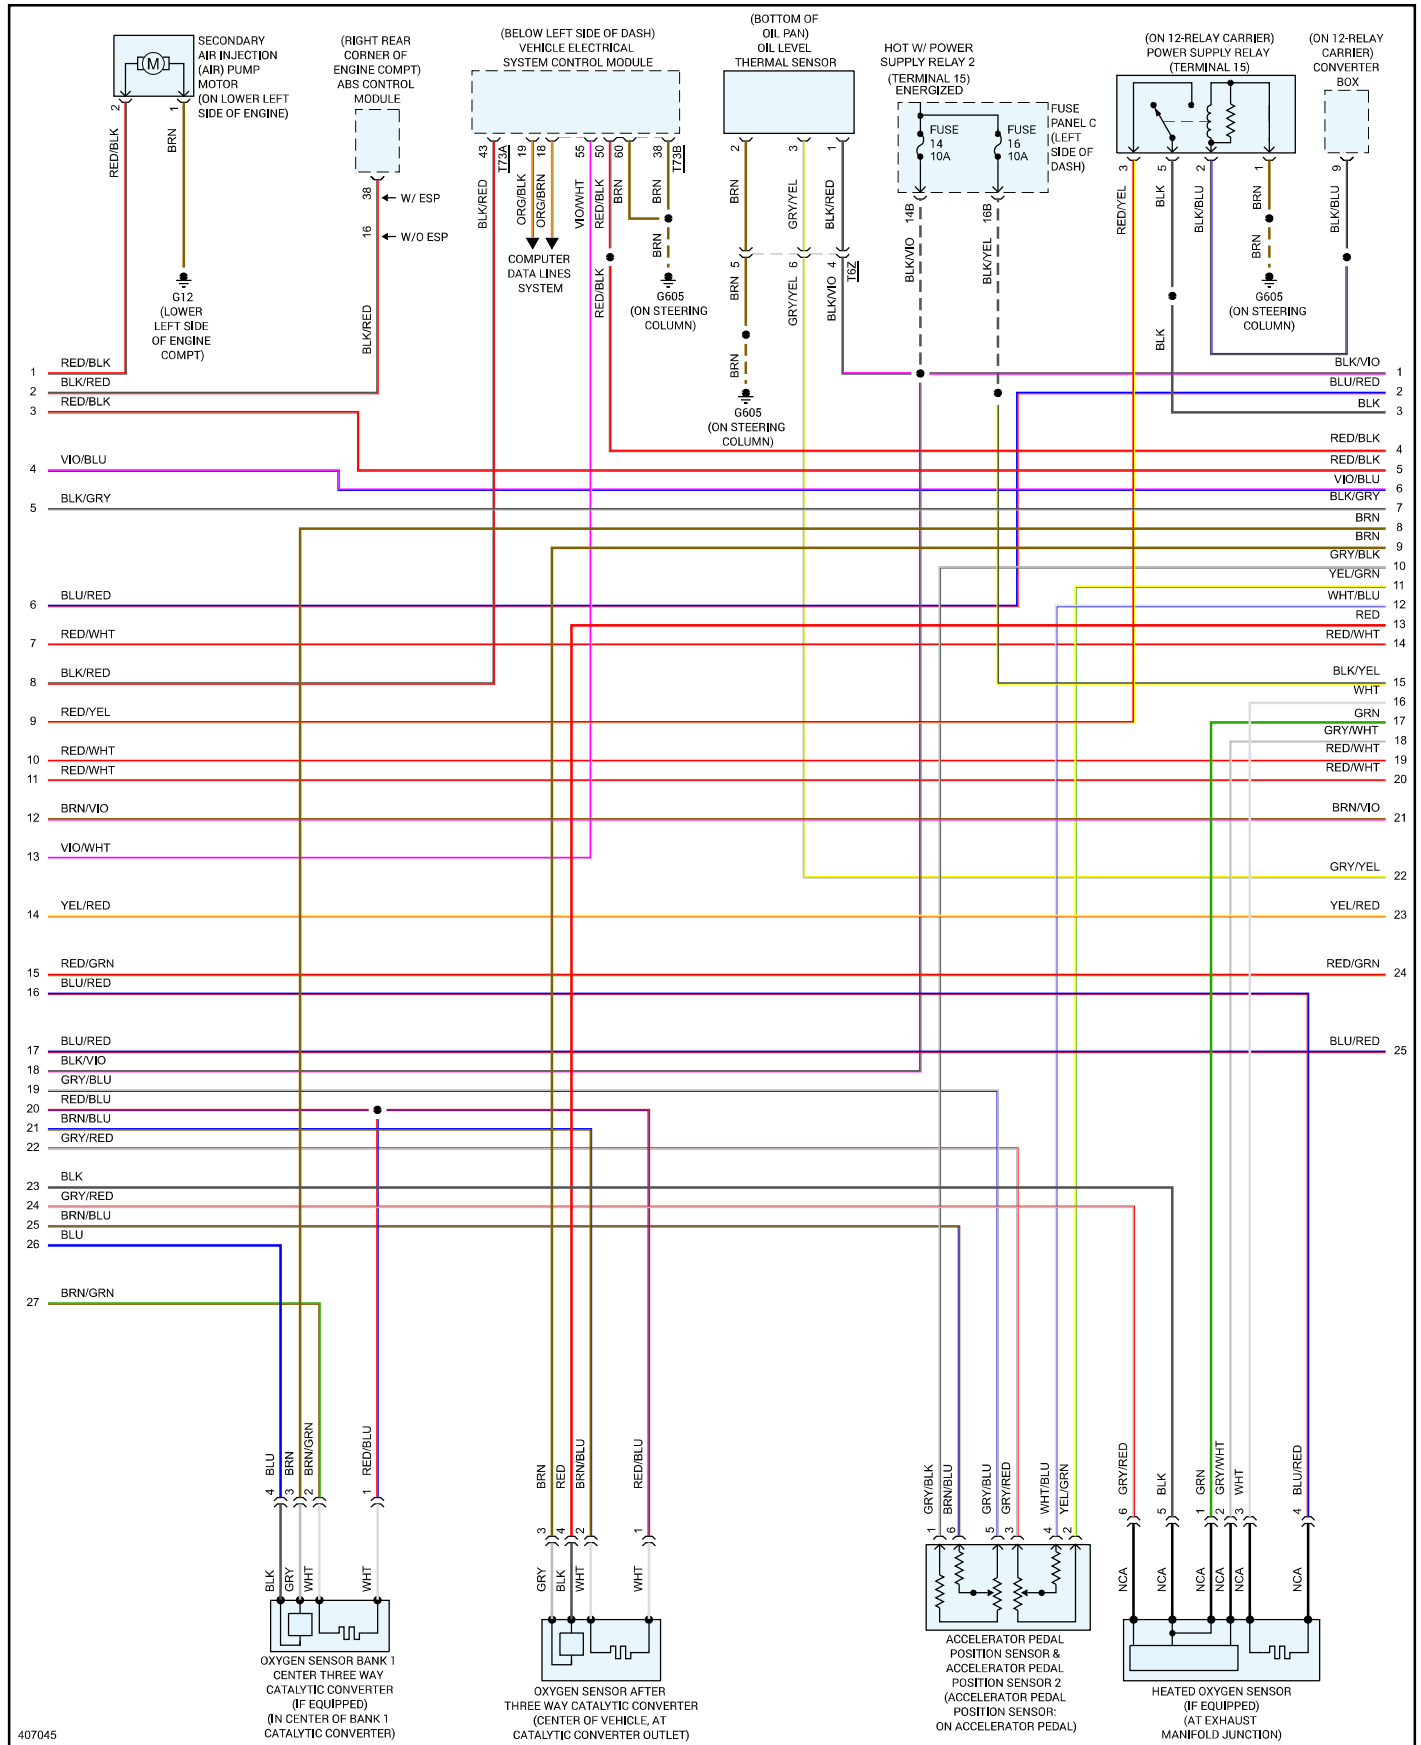

2013 Volkswagen Jetta Sedan (162) L5-2.5L (CBUA)

Vehicle > Powertrain Management > Diagrams > Electrical - Interactive Color (Non OE)

Engine Controls - Page 1 of 5

2013 Volkswagen Jetta Sedan (162) L5-2.5L (CBUA)

Vehicle > Powertrain Management > Diagrams > Electrical - Interactive Color (Non OE)

Engine Controls - Page 2 of 5

2013 Volkswagen Jetta Sedan (162) L5-2.5L (CBUA)

Vehicle > Powertrain Management > Diagrams > Electrical - Interactive Color (Non OE)

Engine Controls - Page 3 of 5

2013 Volkswagen Jetta Sedan (162) L5-2.5L (CUBA)

Vehicle > Powertrain Management > Diagrams > Electrical - Interactive Color (Non OE)

Engine Controls - Page 4 of 5

2013 Volkswagen Jetta Sedan (162) L5-2.5L (CBUA)

Vehicle > Powertrain Management > Diagrams > Electrical - Interactive Color (Non OE)

Engine Controls - Page 5 of 5