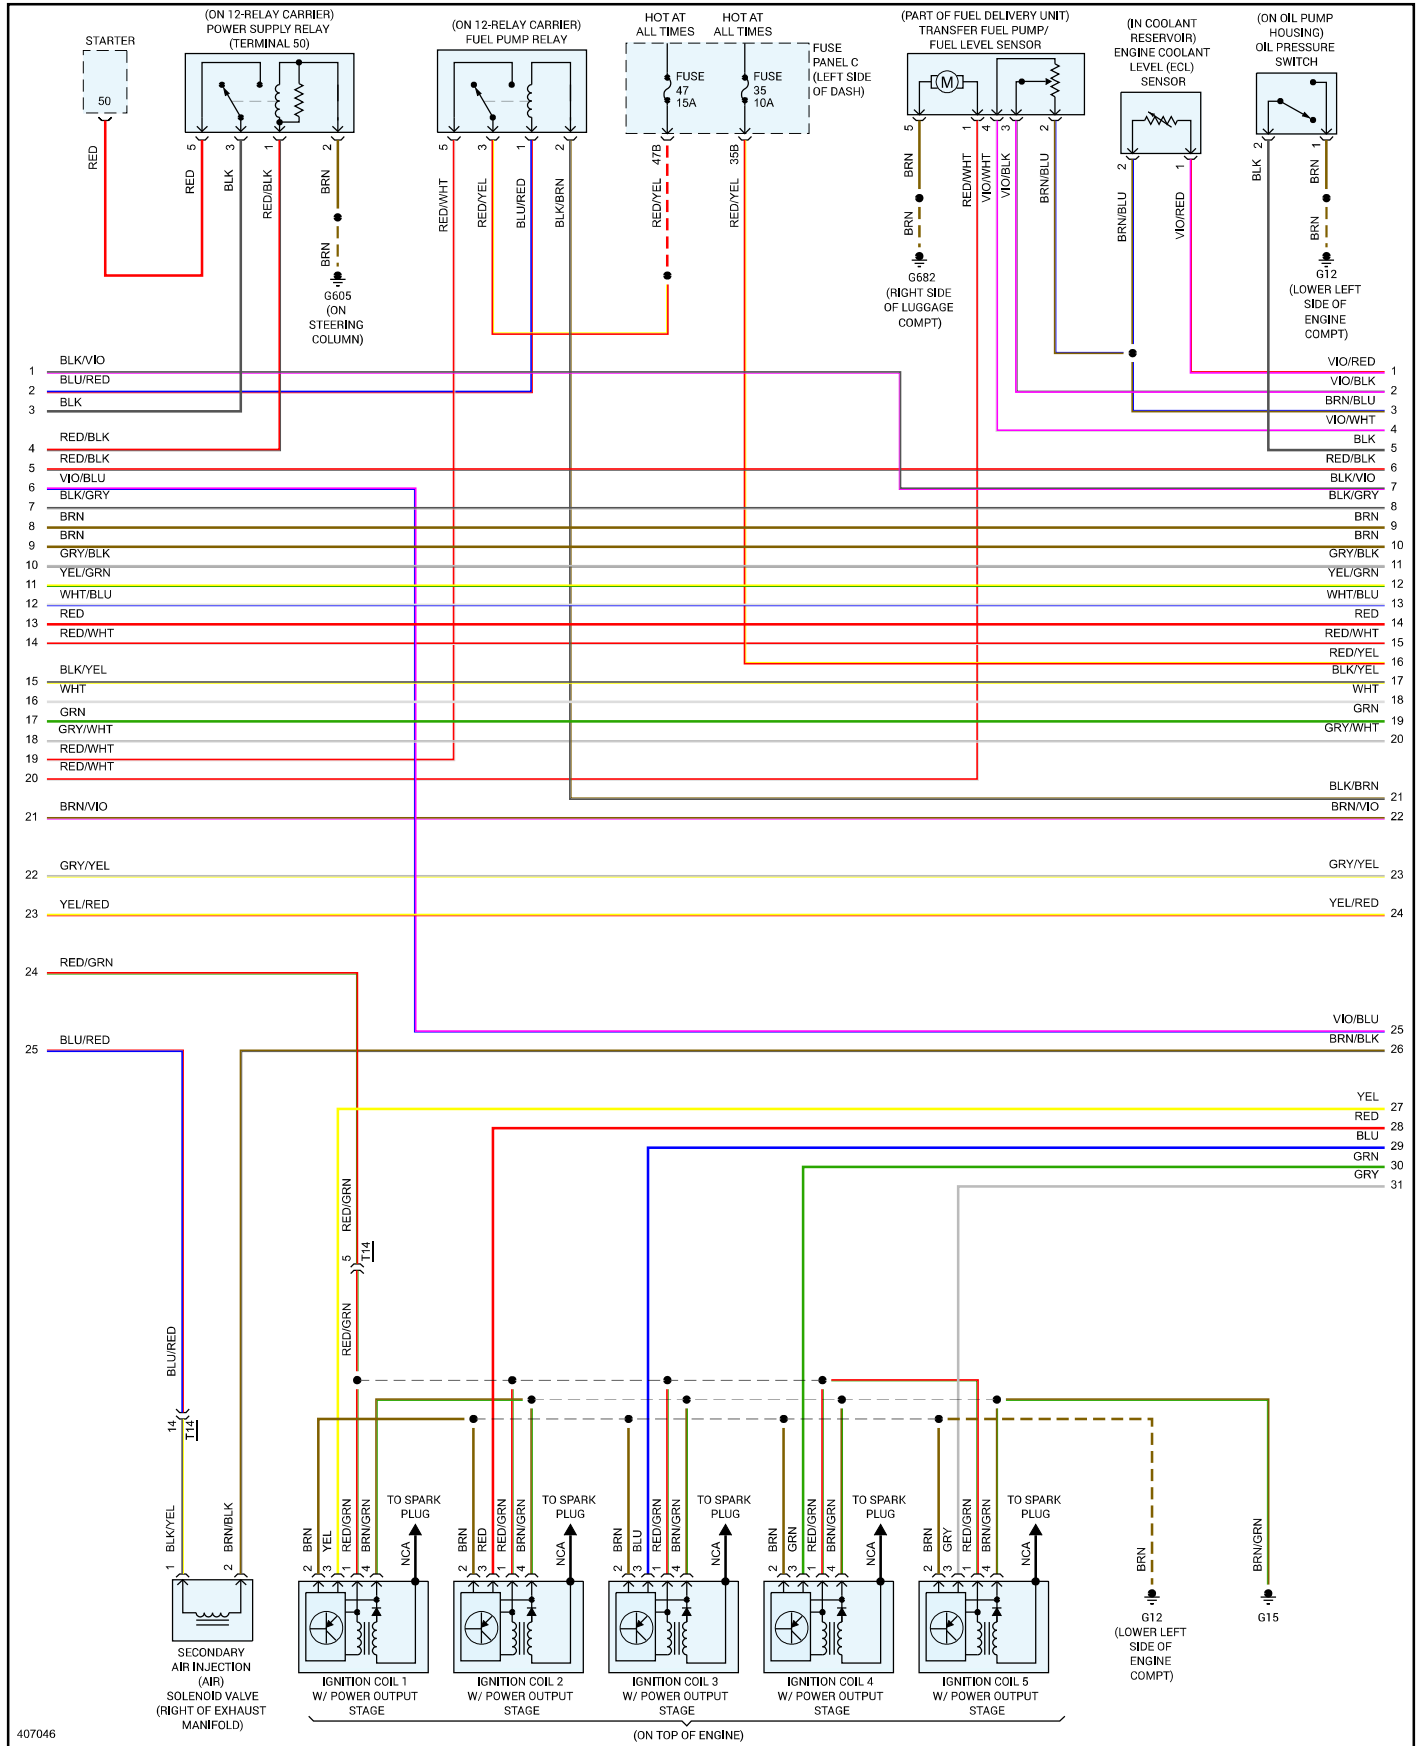

Vehicle > Powertrain Management > Diagrams > Electrical - Interactive Color (Non OE)

Engine Controls - Page 2 of 5

2013 Volkswagen Jetta Sedan (162) L5-2.5L (CBUA)

Vehicle > Powertrain Management > Diagrams > Electrical - Interactive Color (Non OE)

Engine Controls - Page 3 of 5

2013 Volkswagen Jetta Sedan (162) L5-2.5L (CUBA)

Vehicle > Powertrain Management > Diagrams > Electrical - Interactive Color (Non OE)

Engine Controls - Page 4 of 5

2013 Volkswagen Jetta Sedan (162) L5-2.5L (CBUA)

Vehicle > Powertrain Management > Diagrams > Electrical - Interactive Color (Non OE)

Engine Controls - Page 5 of 5