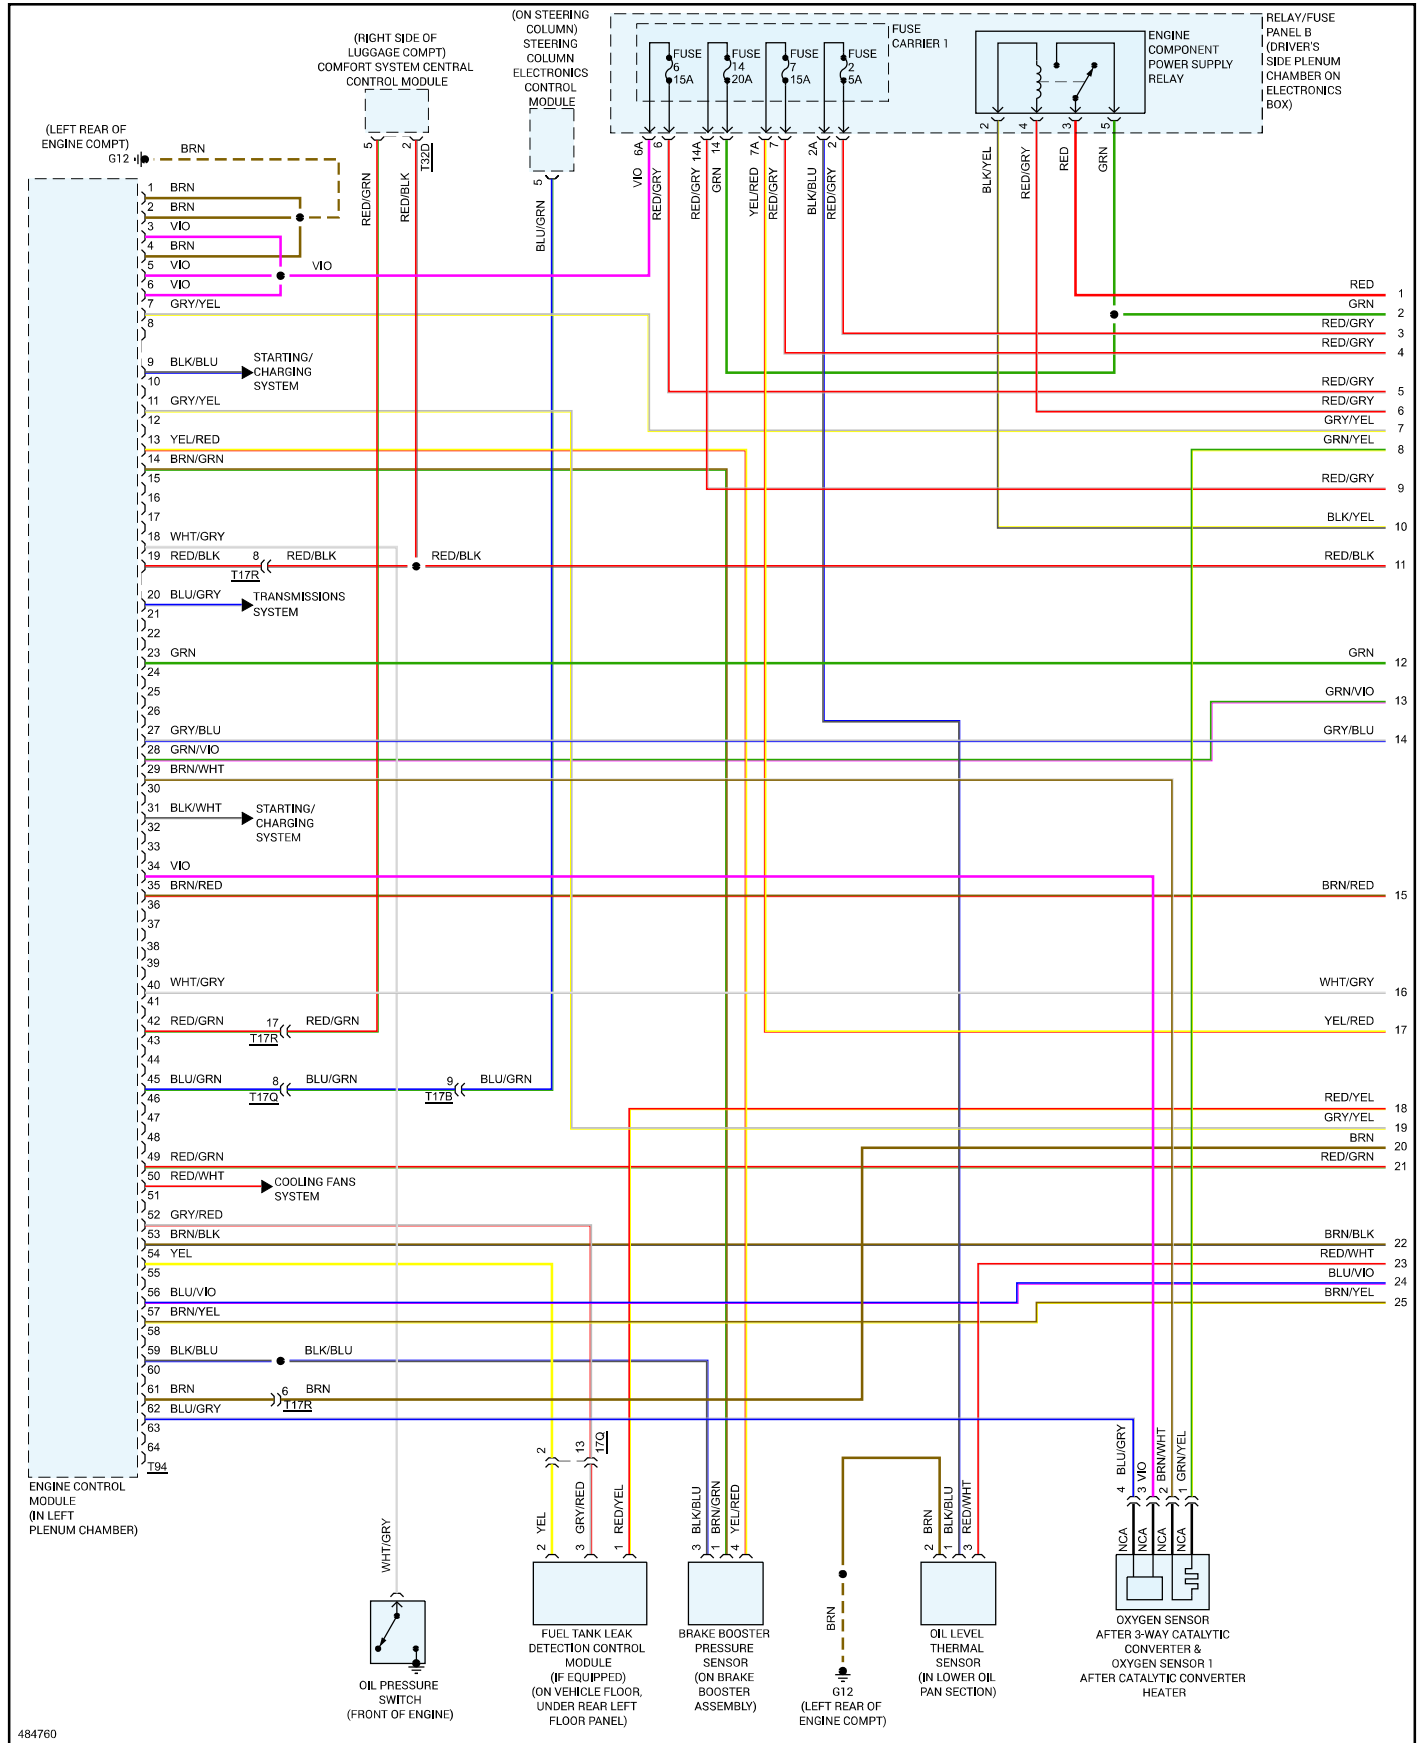

2017 Audi Q5 Quattro (8RB) L4-2.0L Turbo (CPMB) Flex Fuel

Vehicle > Powertrain Management > Diagrams > Electrical - Interactive Color (Non OE)

Engine Controls - Page 1 of 7

2017 Audi Q5 Quattro (8RB) L4-2.0L Turbo (CPMB) Flex Fuel

Vehicle > Powertrain Management > Diagrams > Electrical - Interactive Color (Non OE)

Engine Controls - Page 2 of 7

2017 Audi Q5 Quattro (8RB) L4-2.0L Turbo (CPMB) Flex Fuel

Vehicle > Powertrain Management > Diagrams > Electrical - Interactive Color (Non OE)

Engine Controls - Page 3 of 7

484762

2017 Audi Q5 Quattro (8RB) L4-2.0L Turbo (CPMB) Flex Fuel

Vehicle > Powertrain Management > Diagrams > Electrical - Interactive Color (Non OE)

Engine Controls - Page 4 of 7

2017 Audi Q5 Quattro (8RB) L4-2.0L Turbo (CPMB) Flex Fuel

Vehicle > Powertrain Management > Diagrams > Electrical - Interactive Color (Non OE)

Engine Controls - Page 5 of 7

2017 Audi Q5 Quattro (8RB) L4-2.0L Turbo (CPMB) Flex Fuel