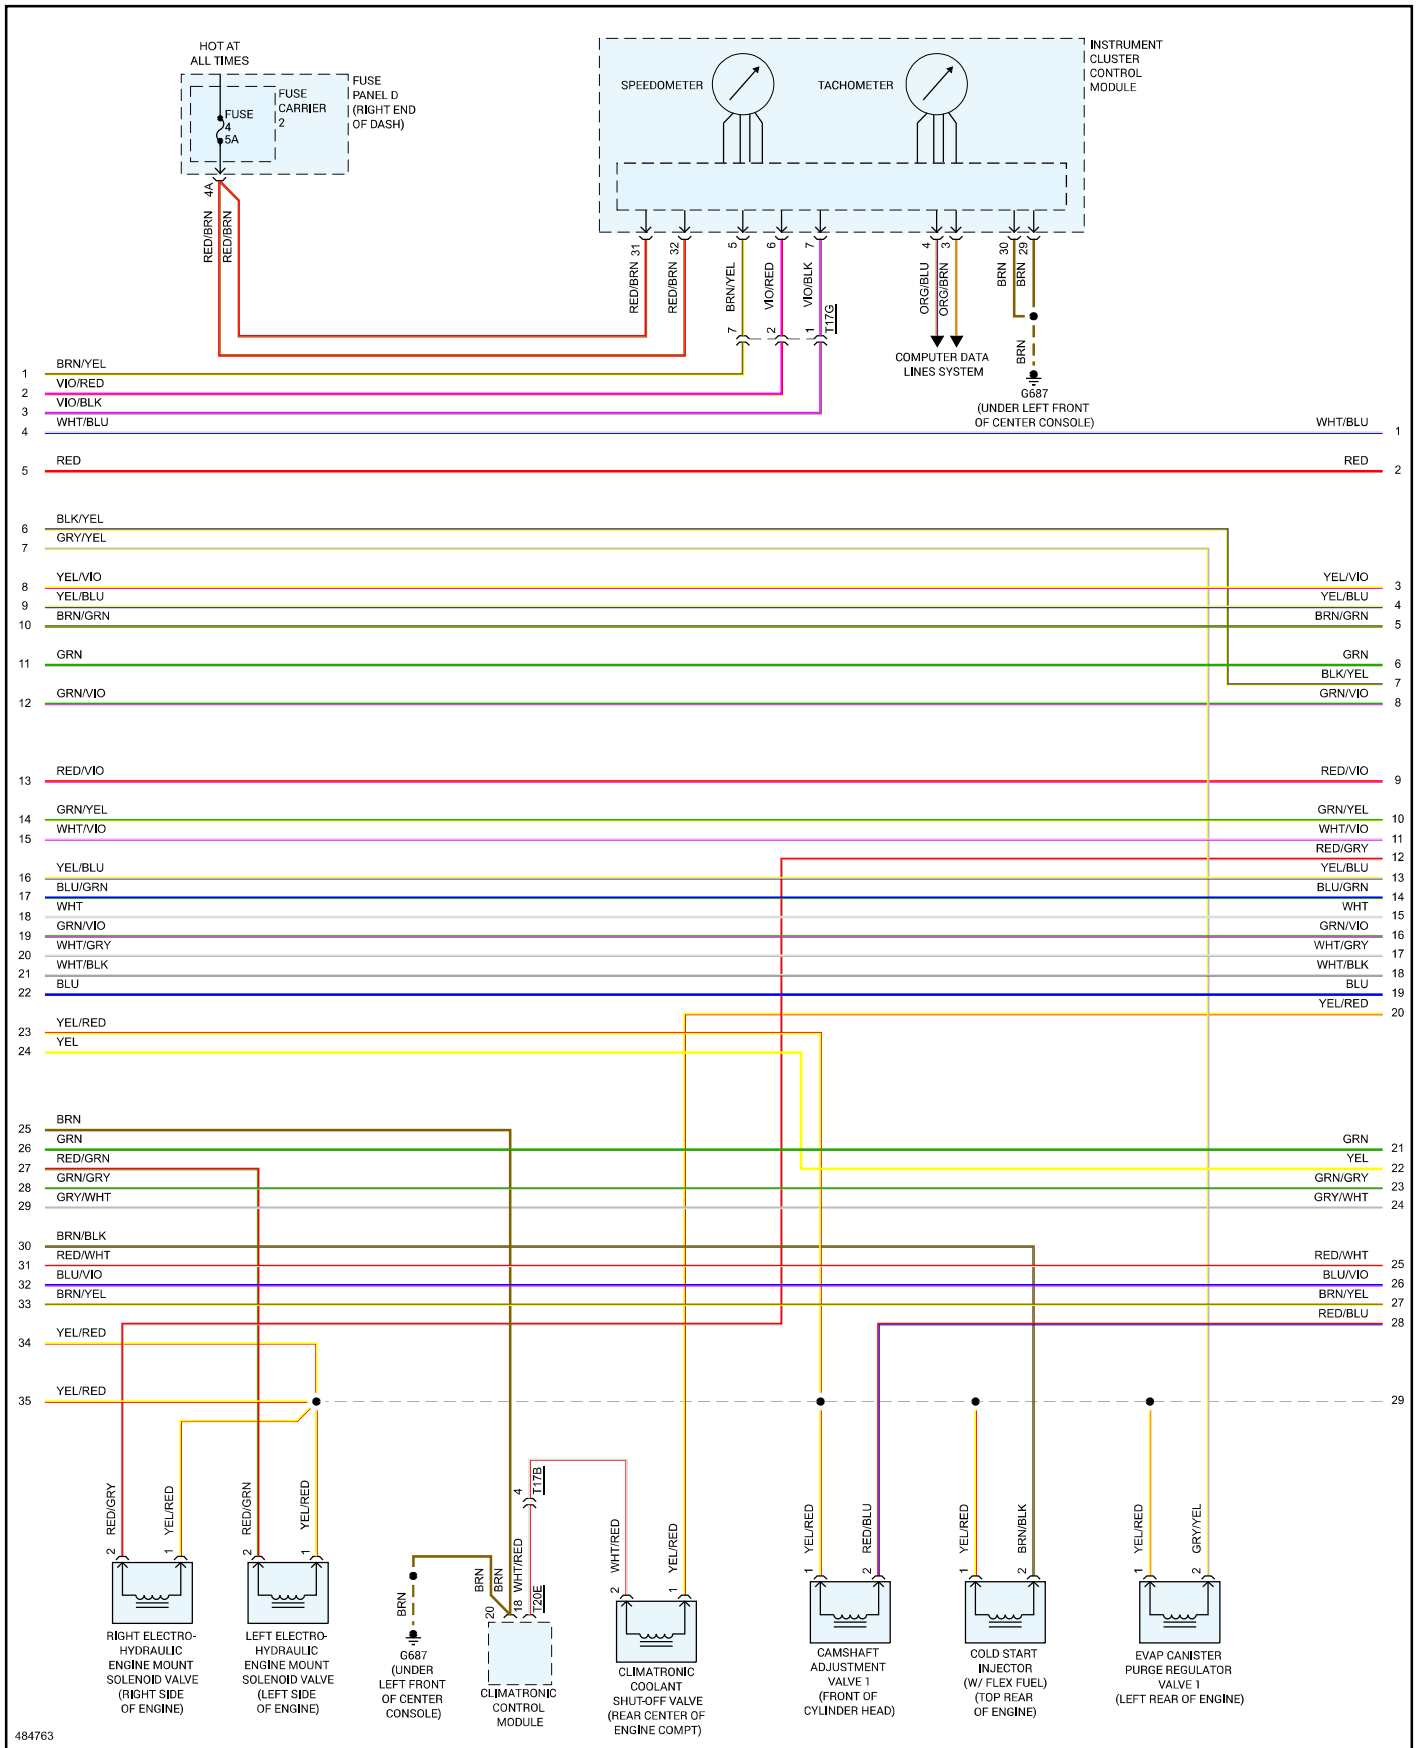

Vehicle > Powertrain Management > Diagrams > Electrical - Interactive Color (Non OE)

Engine Controls - Page 2 of 7

2017 Audi Q5 Quattro (8RB) L4-2.0L Turbo (CPMB) Flex Fuel

Vehicle > Powertrain Management > Diagrams > Electrical - Interactive Color (Non OE)

Engine Controls - Page 3 of 7

484762

2017 Audi Q5 Quattro (8RB) L4-2.0L Turbo (CPMB) Flex Fuel

Vehicle > Powertrain Management > Diagrams > Electrical - Interactive Color (Non OE)

Engine Controls - Page 4 of 7

2017 Audi Q5 Quattro (8RB) L4-2.0L Turbo (CPMB) Flex Fuel

Vehicle > Powertrain Management > Diagrams > Electrical - Interactive Color (Non OE)

Engine Controls - Page 5 of 7

2017 Audi Q5 Quattro (8RB) L4-2.0L Turbo (CPMB) Flex Fuel

Vehicle > Powertrain Management > Diagrams > Electrical - Interactive Color (Non OE)

Engine Controls - Page 6 of 7

484765

2017 Audi Q5 Quattro (8RB) L4-2.0L Turbo (CPMB) Flex Fuel

Vehicle > Powertrain Management > Diagrams > Electrical - Interactive Color (Non OE)