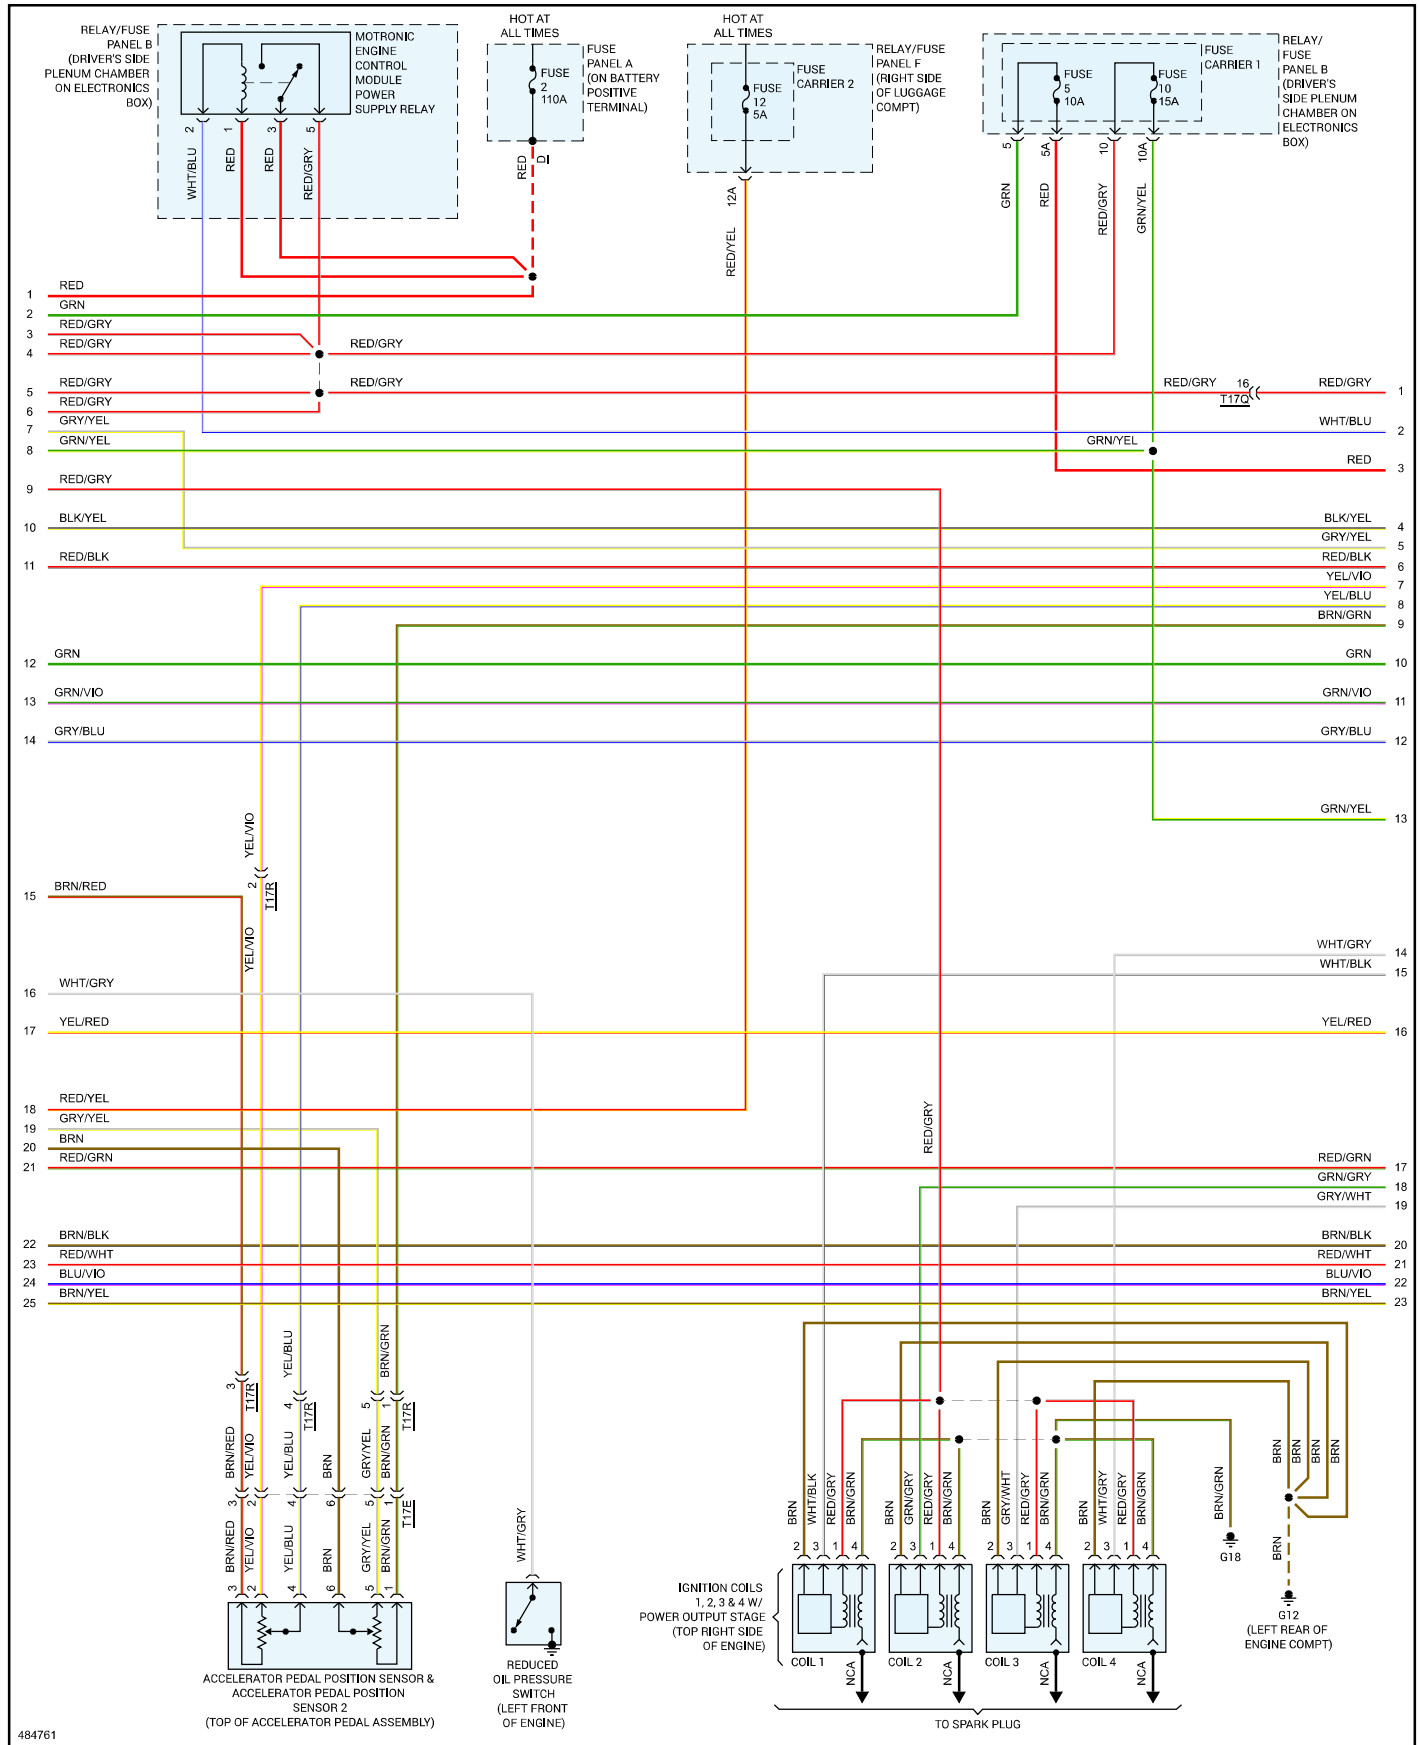

2017 Audi Q5 Quattro (8RB) L4-2.0L Turbo (CPMB) Flex Fuel

Vehicle > Powertrain Management > Diagrams > Electrical - Interactive Color (Non OE)

Engine Controls - Page 1 of 7

2017 Audi Q5 Quattro (8RB) L4-2.0L Turbo (CPMB) Flex Fuel

Vehicle > Powertrain Management > Diagrams > Electrical - Interactive Color (Non OE)

Engine Controls - Page 2 of 7

2017 Audi Q5 Quattro (8RB) L4-2.0L Turbo (CPMB) Flex Fuel

Vehicle > Powertrain Management > Diagrams > Electrical - Interactive Color (Non OE)

Engine Controls - Page 3 of 7

484762

2017 Audi Q5 Quattro (8RB) L4-2.0L Turbo (CPMB) Flex Fuel

Vehicle > Powertrain Management > Diagrams > Electrical - Interactive Color (Non OE)

Engine Controls - Page 4 of 7

2017 Audi Q5 Quattro (8RB) L4-2.0L Turbo (CPMB) Flex Fuel

Vehicle > Powertrain Management > Diagrams > Electrical - Interactive Color (Non OE)

Engine Controls - Page 5 of 7

2017 Audi Q5 Quattro (8RB) L4-2.0L Turbo (CPMB) Flex Fuel