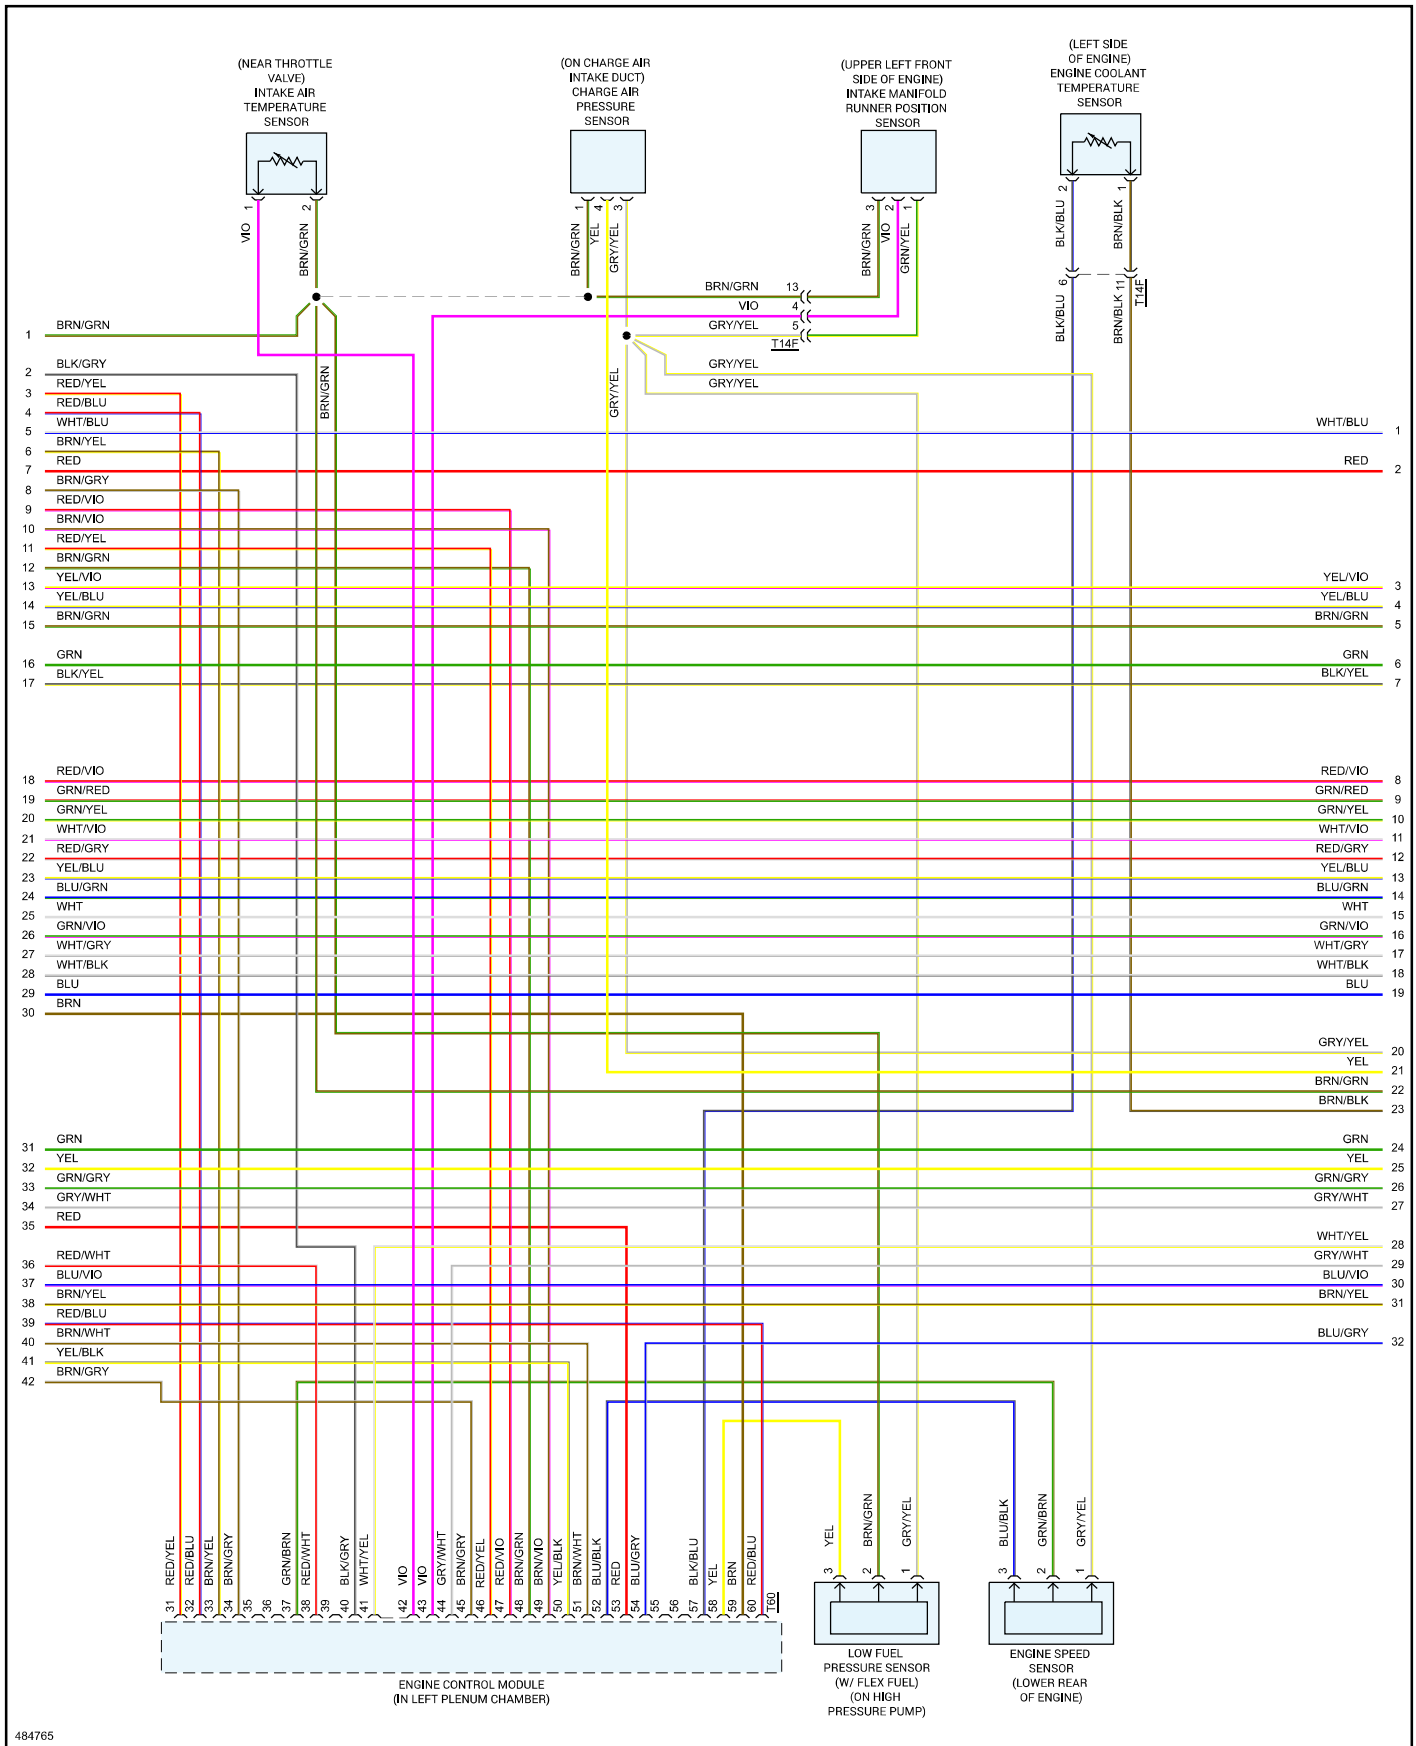

Vehicle > Powertrain Management > Diagrams > Electrical - Interactive Color (Non OE)

Engine Controls - Page 2 of 7

2017 Audi Q5 Quattro (8RB) L4-2.0L Turbo (CPMB) Flex Fuel

Vehicle > Powertrain Management > Diagrams > Electrical - Interactive Color (Non OE)

Engine Controls - Page 3 of 7

484762

2017 Audi Q5 Quattro (8RB) L4-2.0L Turbo (CPMB) Flex Fuel

Vehicle > Powertrain Management > Diagrams > Electrical - Interactive Color (Non OE)

Engine Controls - Page 4 of 7

2017 Audi Q5 Quattro (8RB) L4-2.0L Turbo (CPMB) Flex Fuel

Vehicle > Powertrain Management > Diagrams > Electrical - Interactive Color (Non OE)

Engine Controls - Page 5 of 7

2017 Audi Q5 Quattro (8RB) L4-2.0L Turbo (CPMB) Flex Fuel

Vehicle > Powertrain Management > Diagrams > Electrical - Interactive Color (Non OE)

Engine Controls - Page 6 of 7

484765

2017 Audi Q5 Quattro (8RB) L4-2.0L Turbo (CPMB) Flex Fuel

Vehicle > Powertrain Management > Diagrams > Electrical - Interactive Color (Non OE)