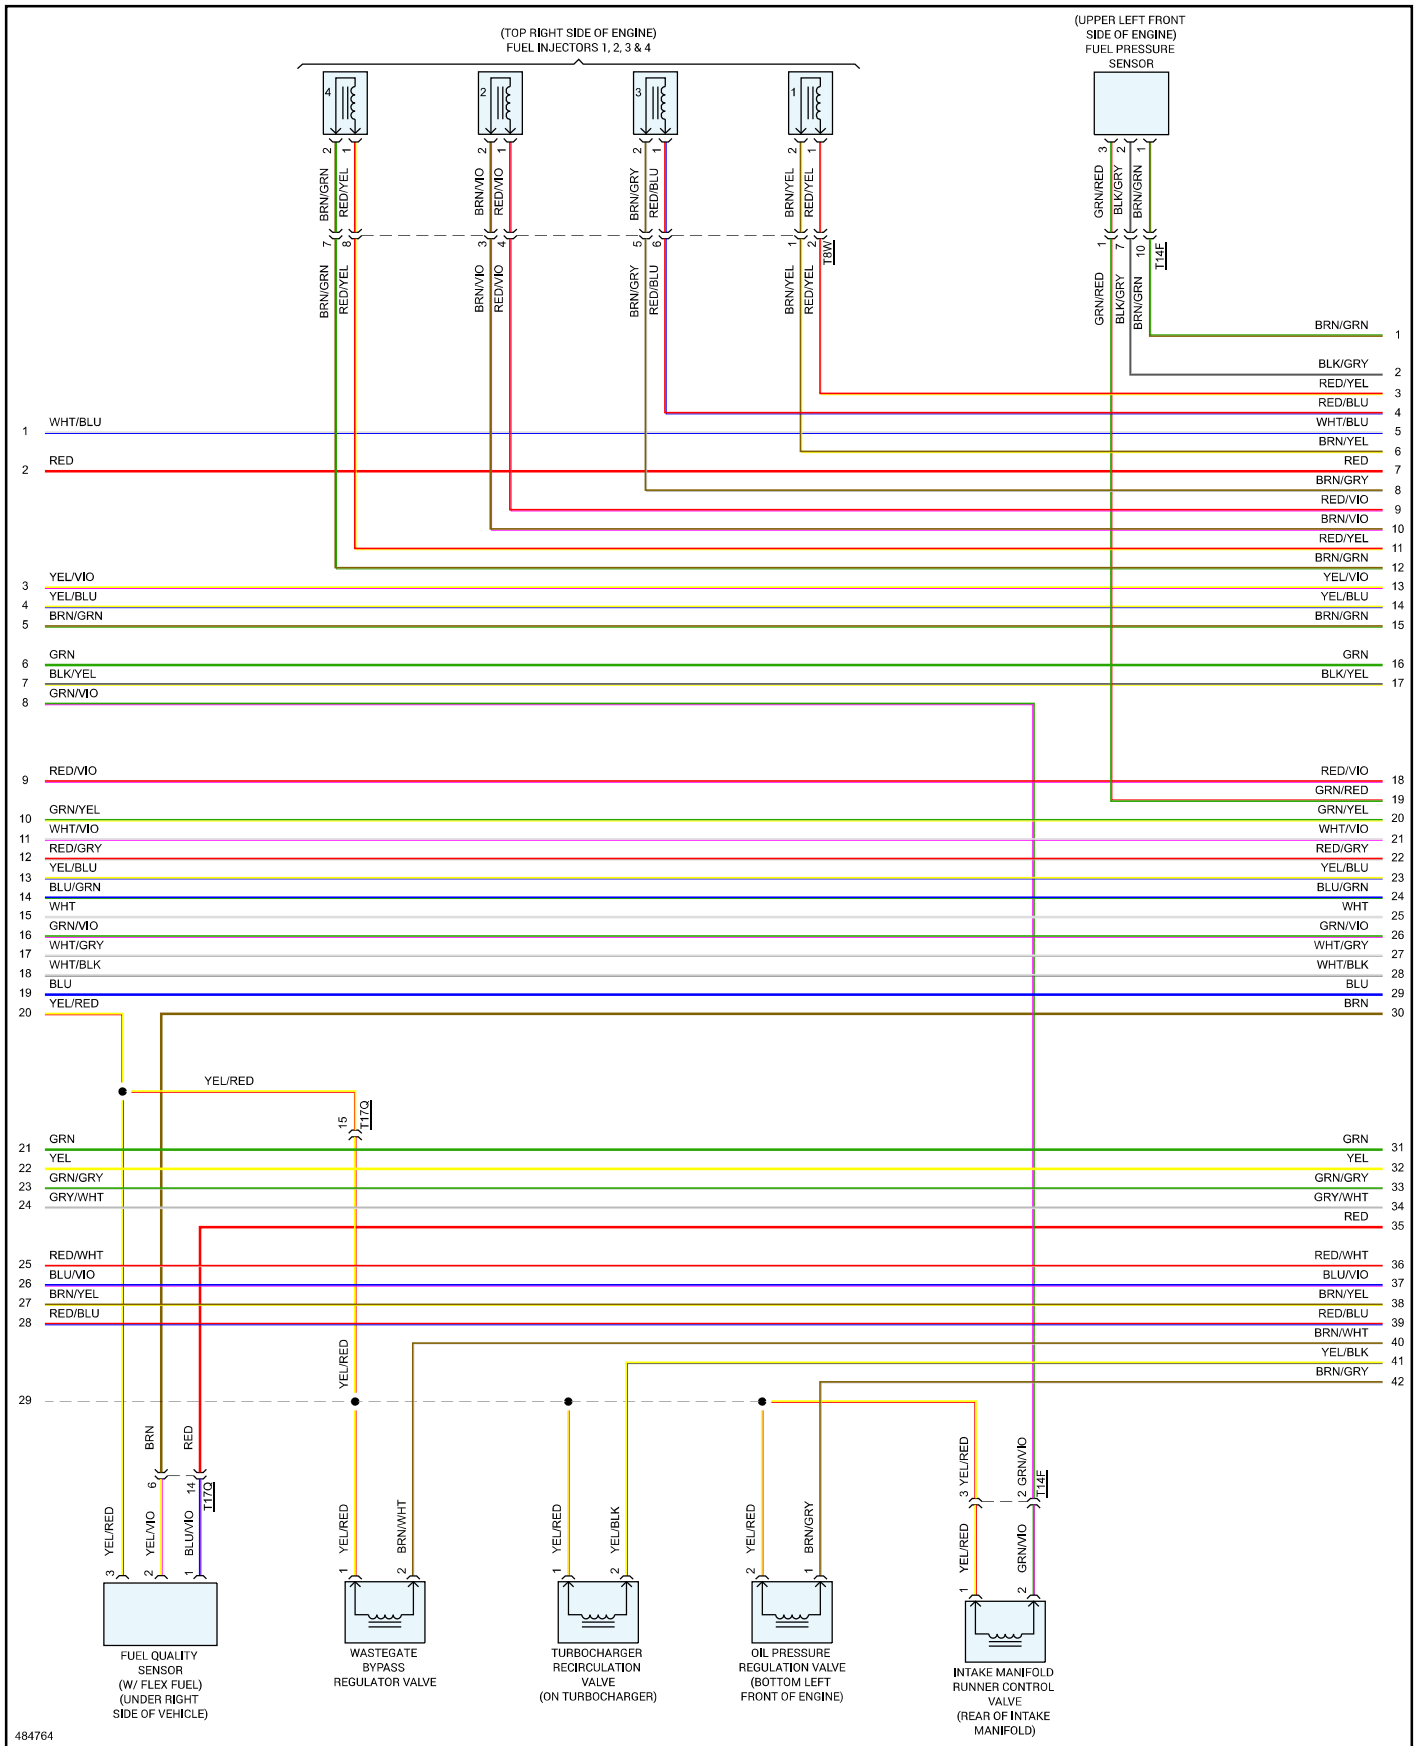

Vehicle > Powertrain Management > Diagrams > Electrical - Interactive Color (Non OE)

Engine Controls - Page 2 of 7

2017 Audi Q5 Quattro (8RB) L4-2.0L Turbo (CPMB) Flex Fuel

Vehicle > Powertrain Management > Diagrams > Electrical - Interactive Color (Non OE)

Engine Controls - Page 3 of 7

484762

2017 Audi Q5 Quattro (8RB) L4-2.0L Turbo (CPMB) Flex Fuel

Vehicle > Powertrain Management > Diagrams > Electrical - Interactive Color (Non OE)

Engine Controls - Page 4 of 7

2017 Audi Q5 Quattro (8RB) L4-2.0L Turbo (CPMB) Flex Fuel

Vehicle > Powertrain Management > Diagrams > Electrical - Interactive Color (Non OE)

Engine Controls - Page 5 of 7

2017 Audi Q5 Quattro (8RB) L4-2.0L Turbo (CPMB) Flex Fuel

Vehicle > Powertrain Management > Diagrams > Electrical - Interactive Color (Non OE)

Engine Controls - Page 6 of 7

484765

2017 Audi Q5 Quattro (8RB) L4-2.0L Turbo (CPMB) Flex Fuel

Vehicle > Powertrain Management > Diagrams > Electrical - Interactive Color (Non OE)