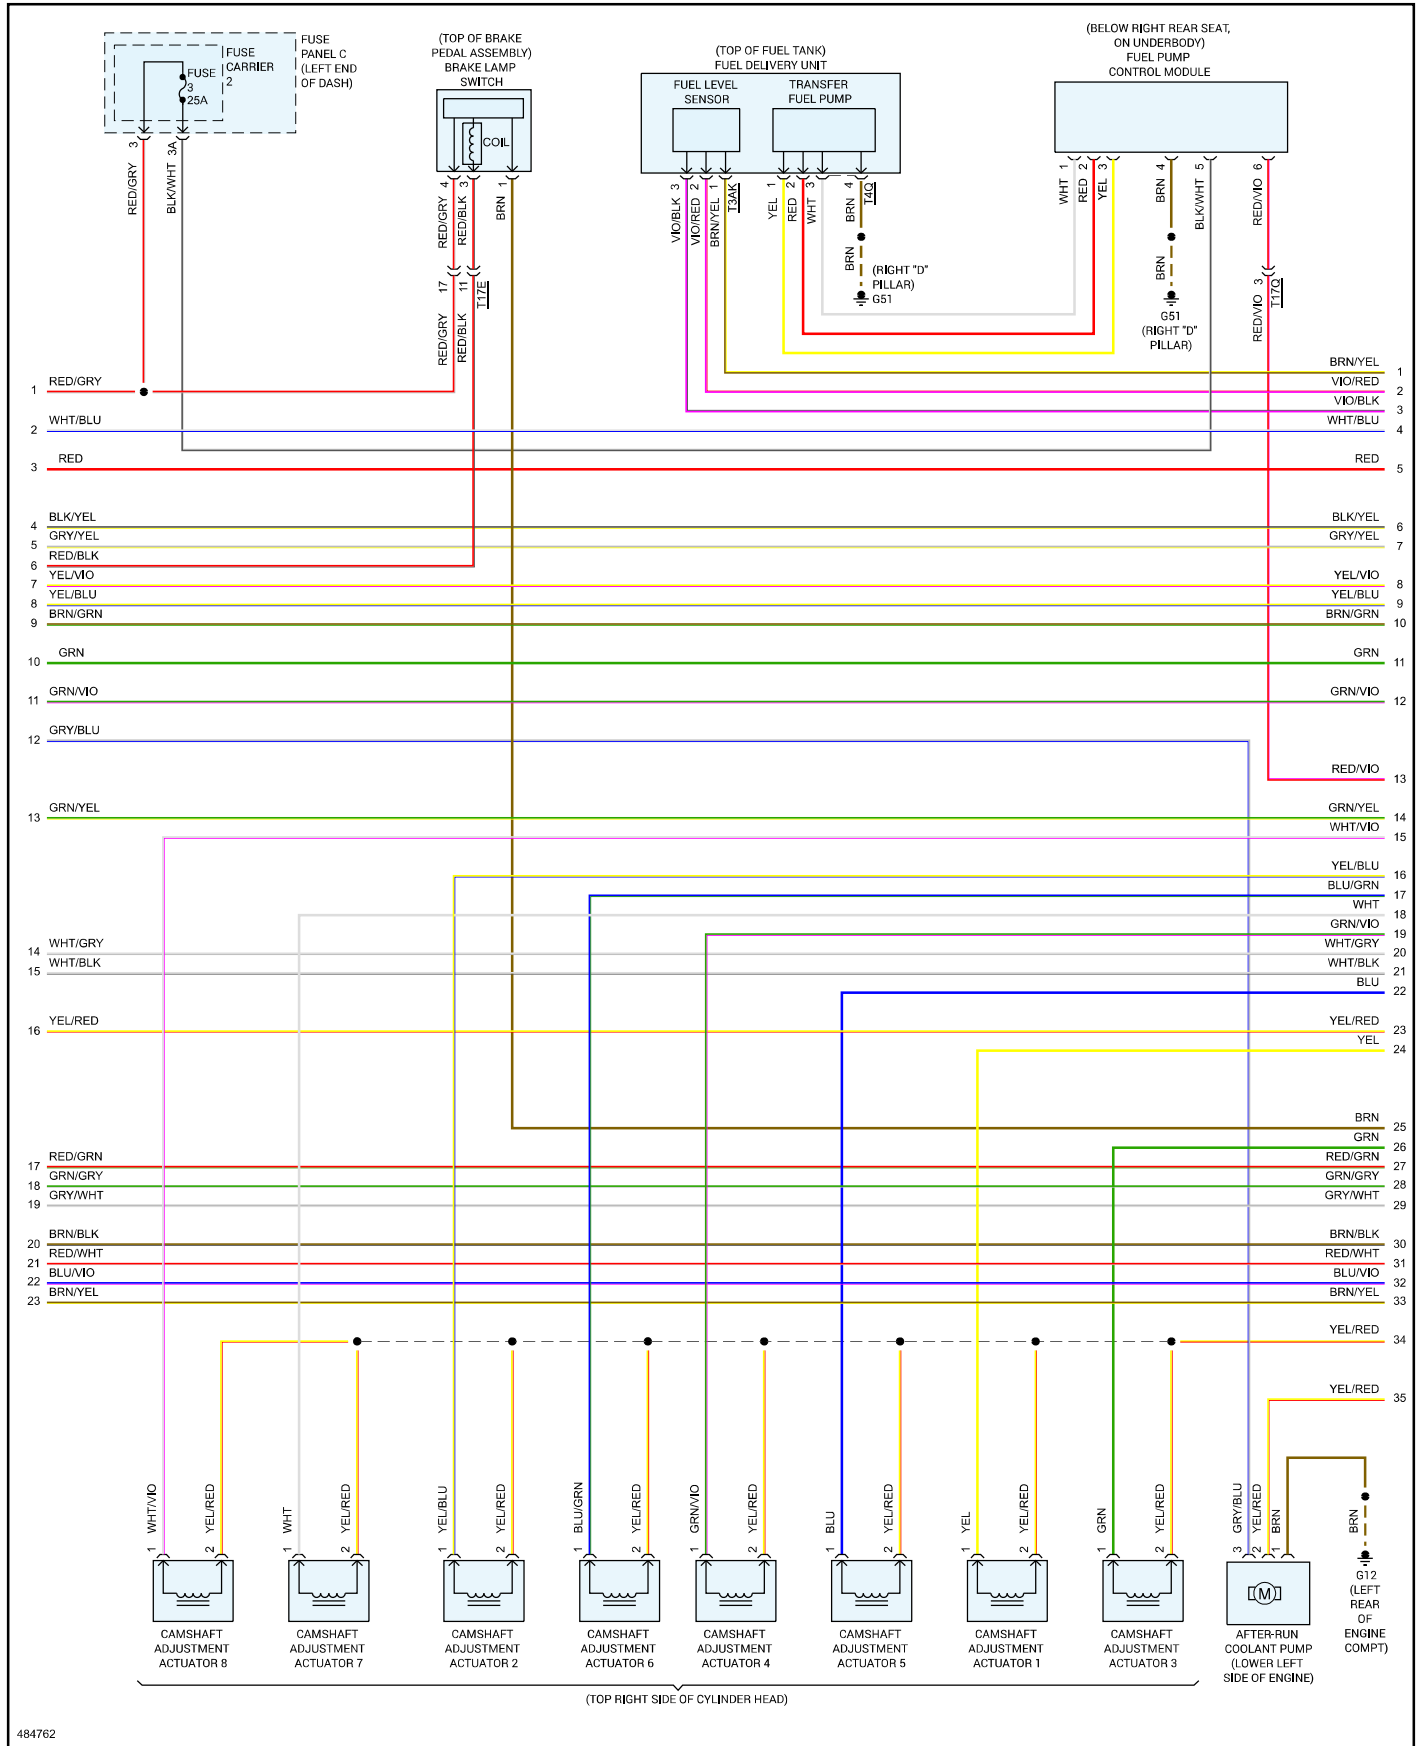

2017 Audi Q5 Quattro (8RB) L4-2.0L Turbo (CPMB) Flex Fuel

Vehicle > Powertrain Management > Diagrams > Electrical - Interactive Color (Non OE)

Engine Controls - Page 1 of 7

2017 Audi Q5 Quattro (8RB) L4-2.0L Turbo (CPMB) Flex Fuel

Vehicle > Powertrain Management > Diagrams > Electrical - Interactive Color (Non OE)

Engine Controls - Page 2 of 7

2017 Audi Q5 Quattro (8RB) L4-2.0L Turbo (CPMB) Flex Fuel

Vehicle > Powertrain Management > Diagrams > Electrical - Interactive Color (Non OE)

Engine Controls - Page 3 of 7

484762

2017 Audi Q5 Quattro (8RB) L4-2.0L Turbo (CPMB) Flex Fuel

Vehicle > Powertrain Management > Diagrams > Electrical - Interactive Color (Non OE)

Engine Controls - Page 4 of 7

2017 Audi Q5 Quattro (8RB) L4-2.0L Turbo (CPMB) Flex Fuel

Vehicle > Powertrain Management > Diagrams > Electrical - Interactive Color (Non OE)

Engine Controls - Page 5 of 7

2017 Audi Q5 Quattro (8RB) L4-2.0L Turbo (CPMB) Flex Fuel