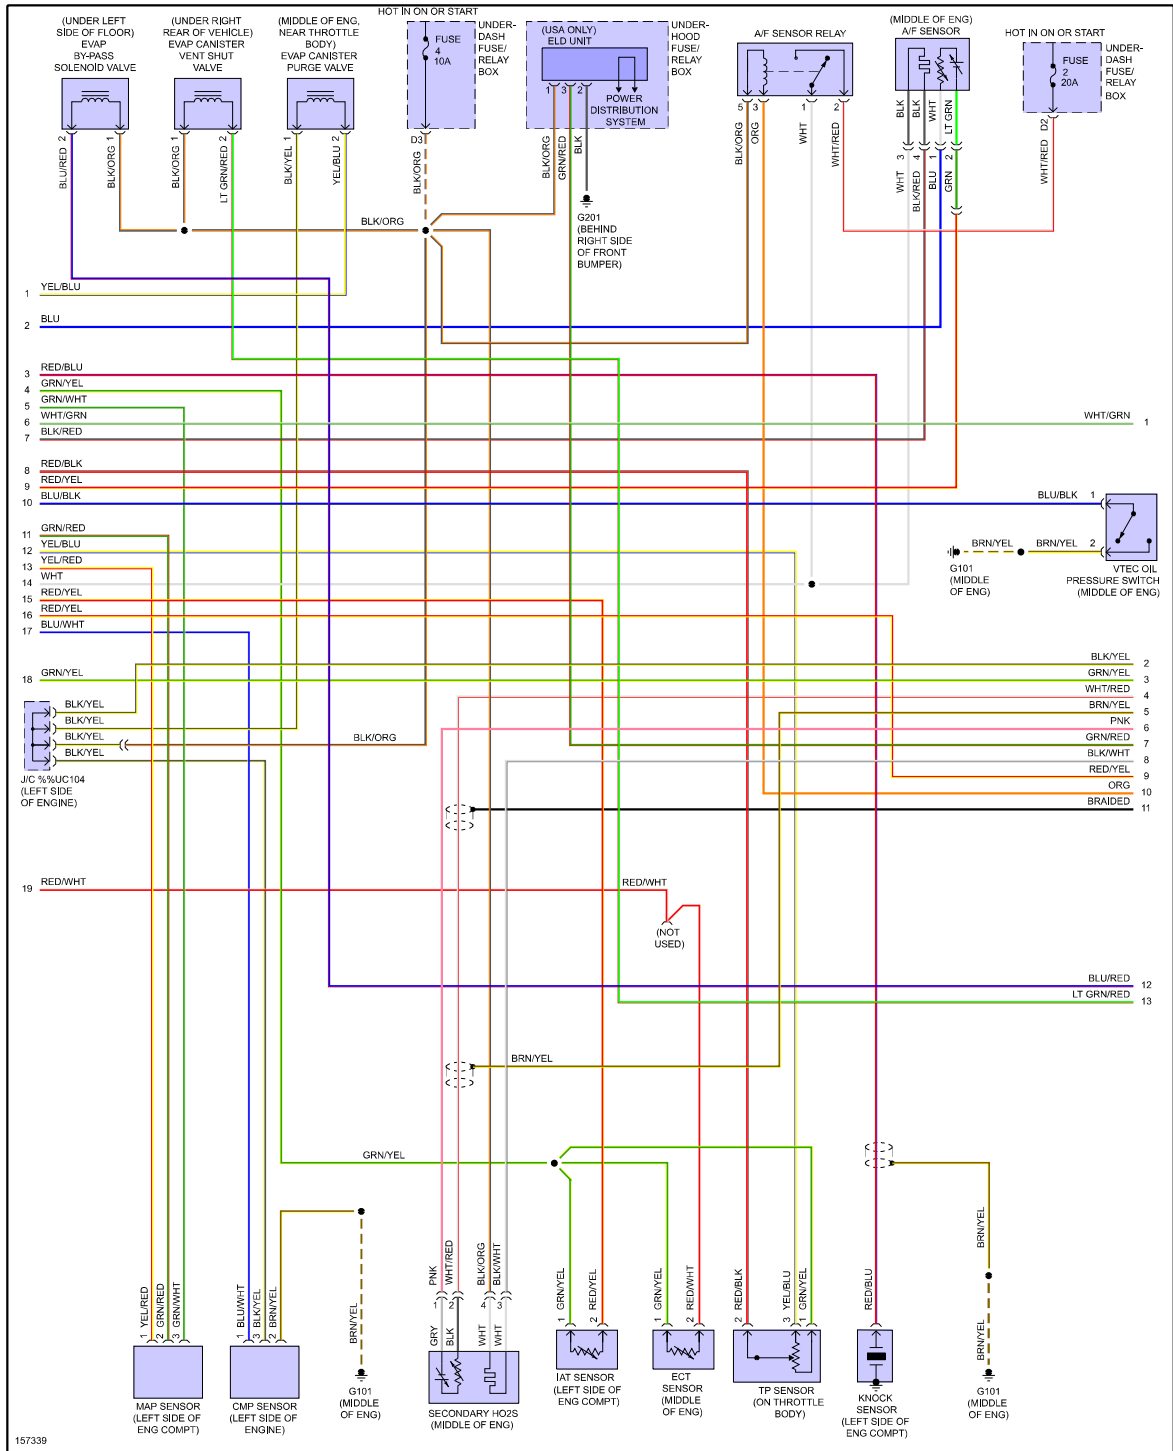

YMMS: 2004 Honda Civic Si
Engine: 2.0L Eng
VIN:

Sep 23, 2022
License:
Odometer:

ENGINE PERFORMANCE > 2.0L

Fig 1: 2.0L, Engine Performance Circuit (1 of 3)

Fig 2: 2.0L, Engine Performance Circuit (2 of 3)

Fig 3: 2.0L, Engine Performance Circuit (3 of 3)