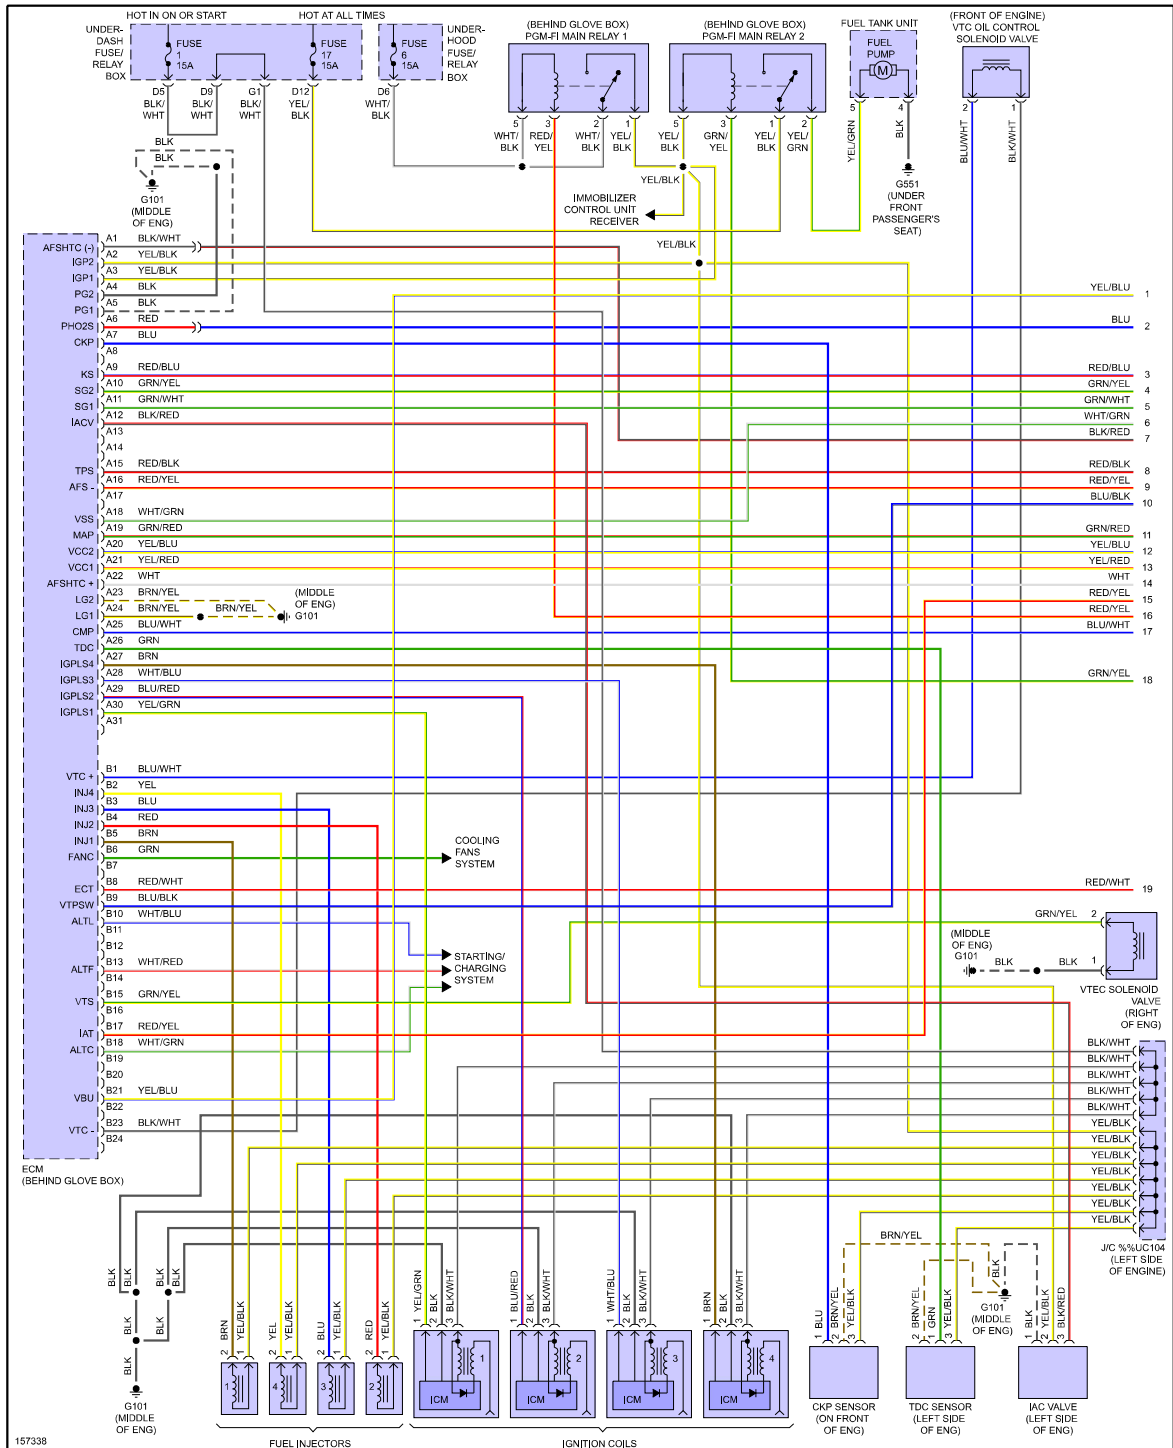

YMMS: 2004 Honda Civic Si
Engine: 2.0L Eng
VIN:

Sep 23, 2022
License:
Odometer:

ENGINE PERFORMANCE > 2.0L

Fig 1: 2.0L, Engine Performance Circuit (1 of 3)

Fig 2: 2.0L, Engine Performance Circuit (2 of 3)

Fig 3: 2.0L, Engine Performance Circuit (3 of 3)