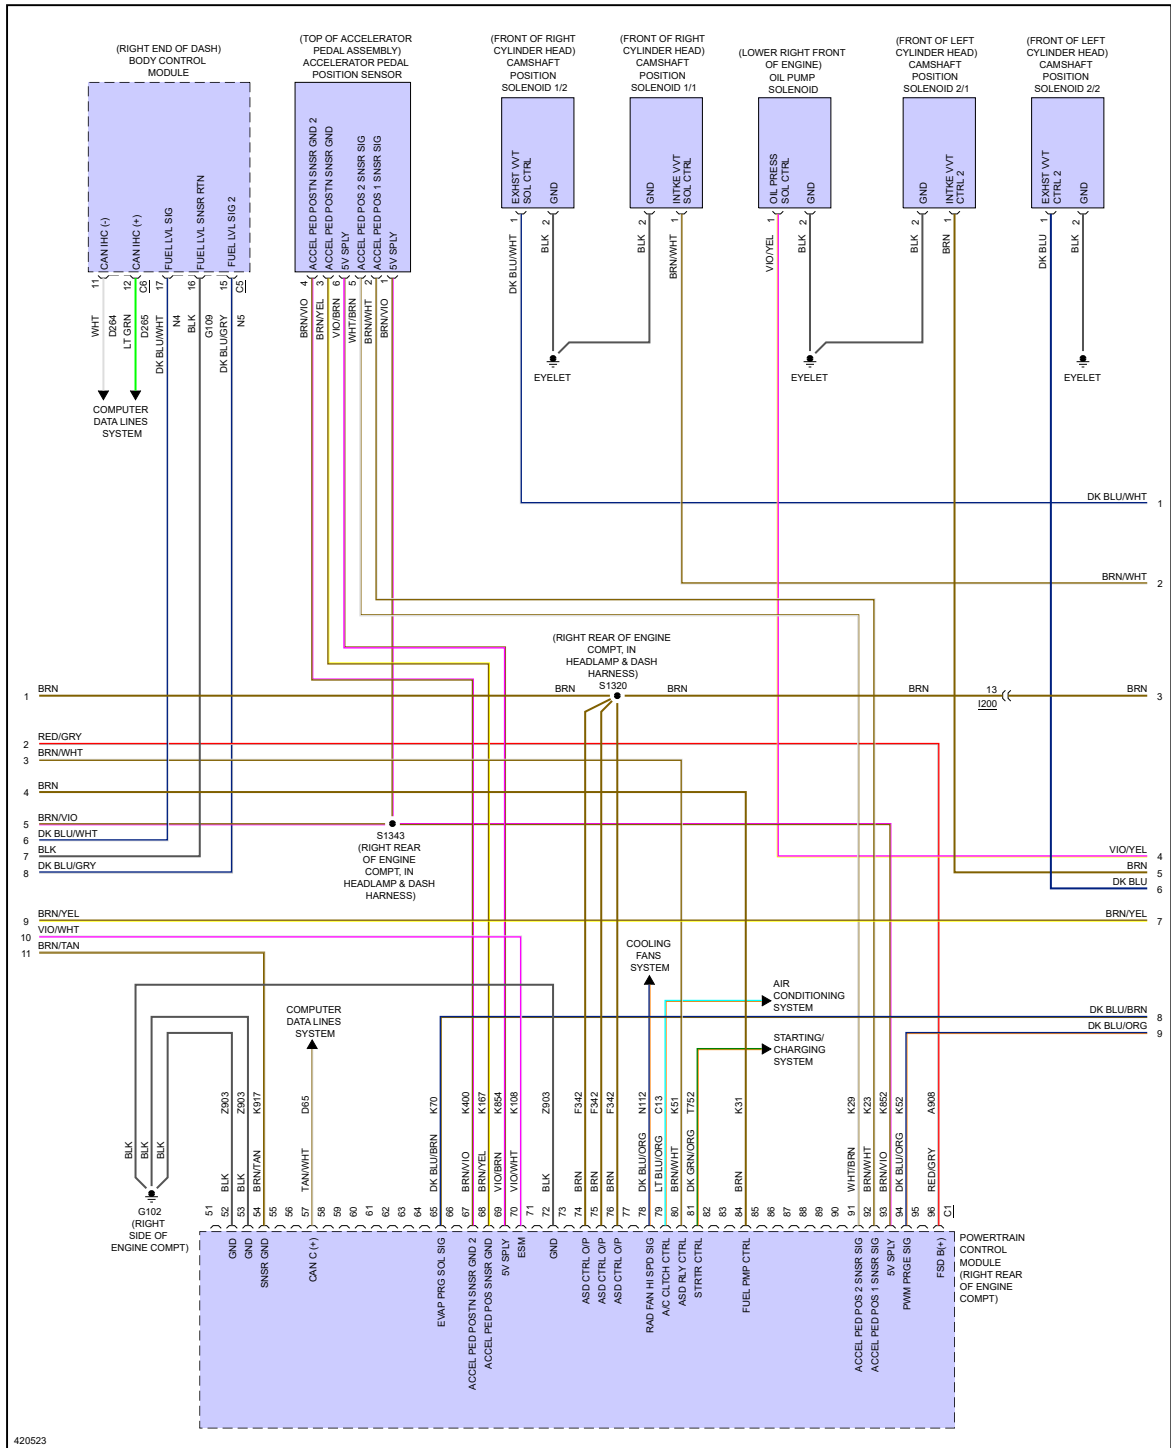

**ENGINE PERFORMANCE > 3.6L**

Fig 1: 3.6L, Engine Performance Circuit (1 of 5)

Fig 2: 3.6L, Engine Performance Circuit (2 of 5)

Fig 3: 3.6L, Engine Performance Circuit (3 of 5)

Fig 4: 3.6L, Engine Performance Circuit (4 of 5)

Fig 5: 3.6L, Engine Performance Circuit (5 of 5)

*"If your car is beat down, bring it to P-Town!"*