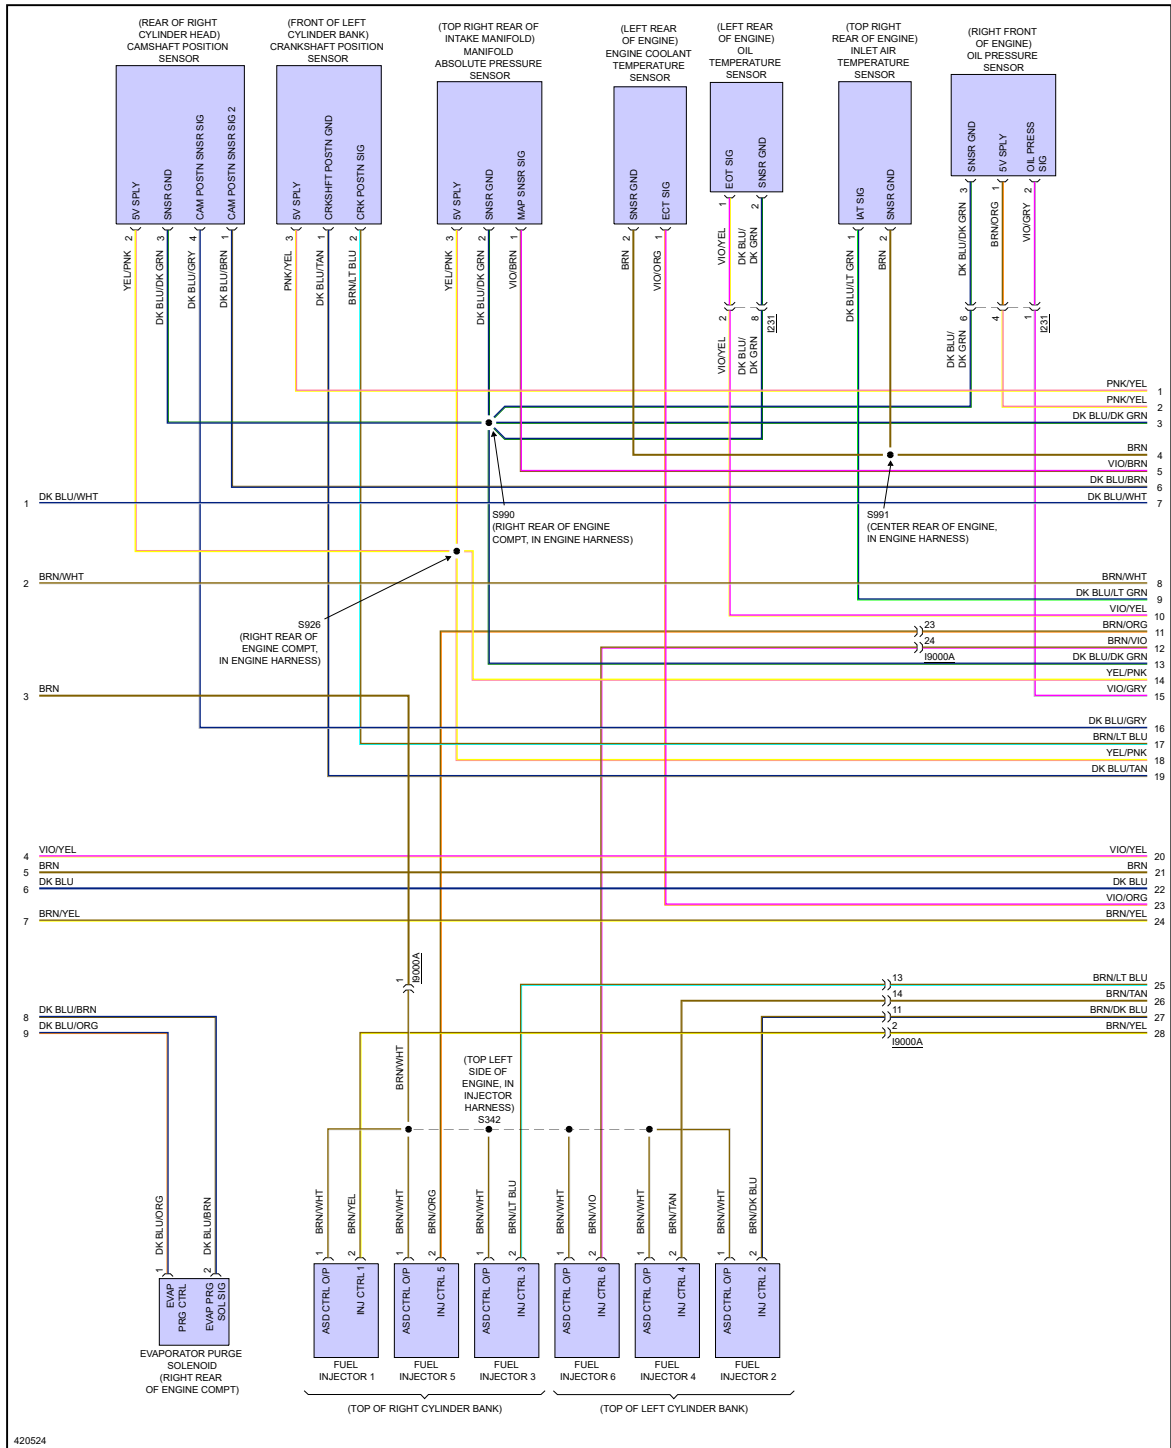

**ENGINE PERFORMANCE > 3.6L**

Fig 1: 3.6L, Engine Performance Circuit (1 of 5)

Fig 2: 3.6L, Engine Performance Circuit (2 of 5)

Fig 3: 3.6L, Engine Performance Circuit (3 of 5)

Fig 4: 3.6L, Engine Performance Circuit (4 of 5)

Fig 5: 3.6L, Engine Performance Circuit (5 of 5)

*"If your car is beat down, bring it to P-Town!"*