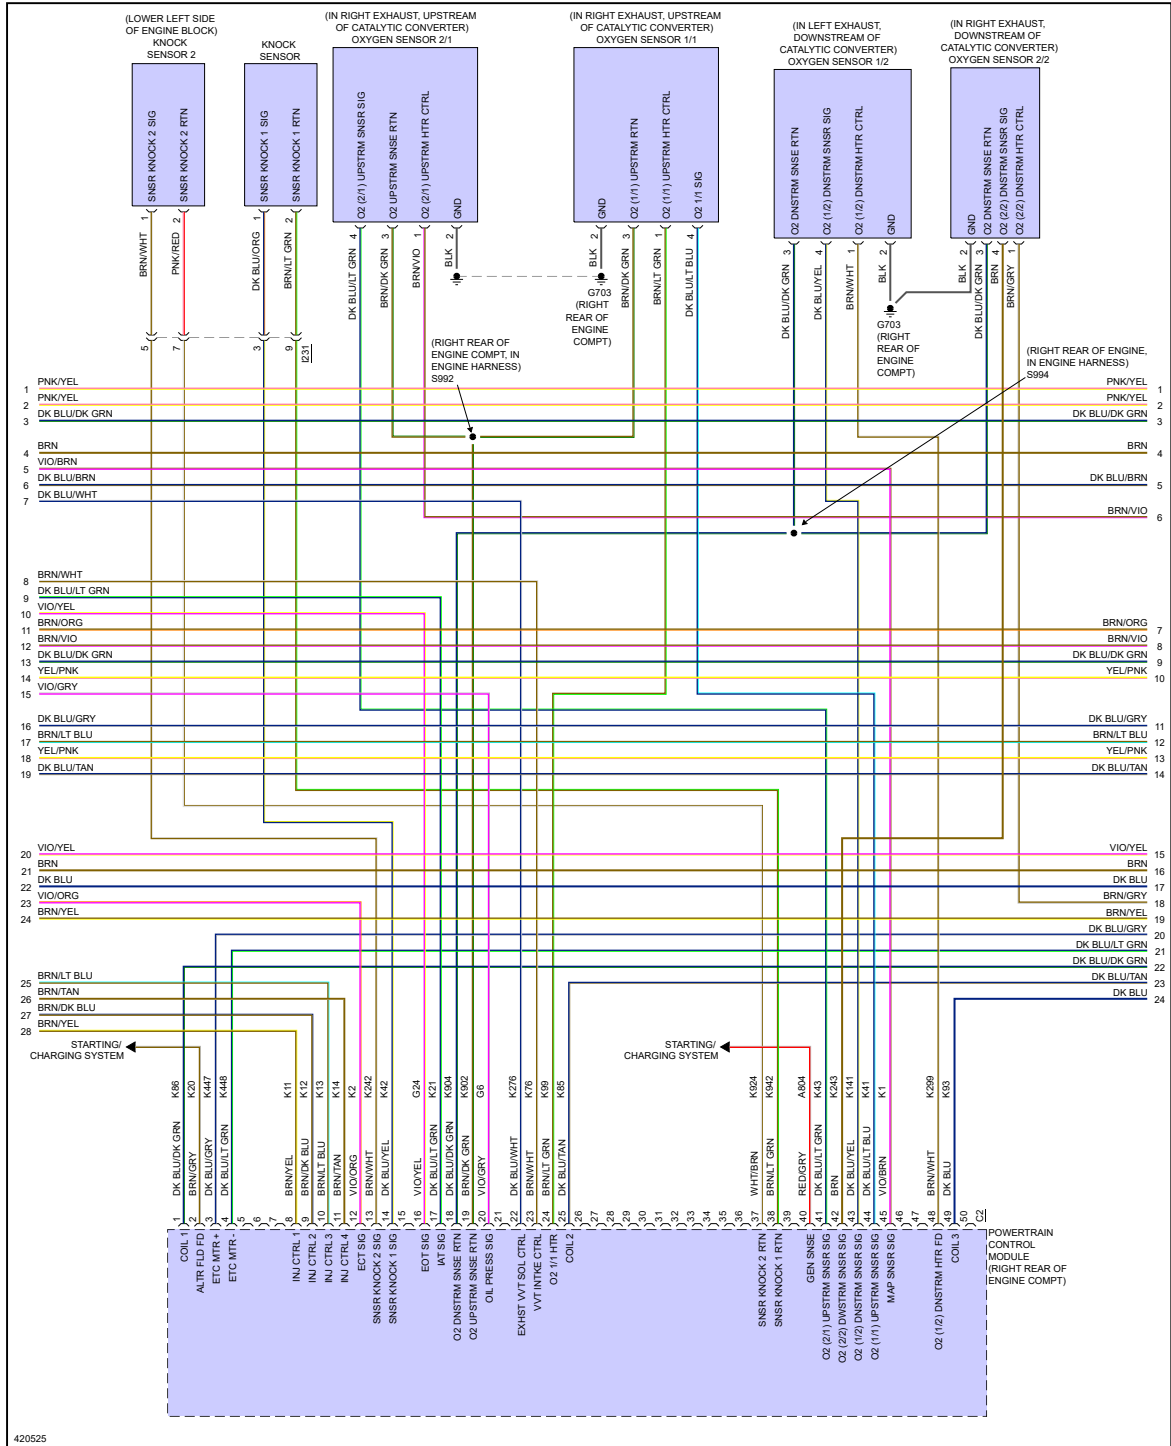

**ENGINE PERFORMANCE > 3.6L**

Fig 1: 3.6L, Engine Performance Circuit (1 of 5)

Fig 2: 3.6L, Engine Performance Circuit (2 of 5)

Fig 3: 3.6L, Engine Performance Circuit (3 of 5)

Fig 4: 3.6L, Engine Performance Circuit (4 of 5)

Fig 5: 3.6L, Engine Performance Circuit (5 of 5)

*"If your car is beat down, bring it to P-Town!"*