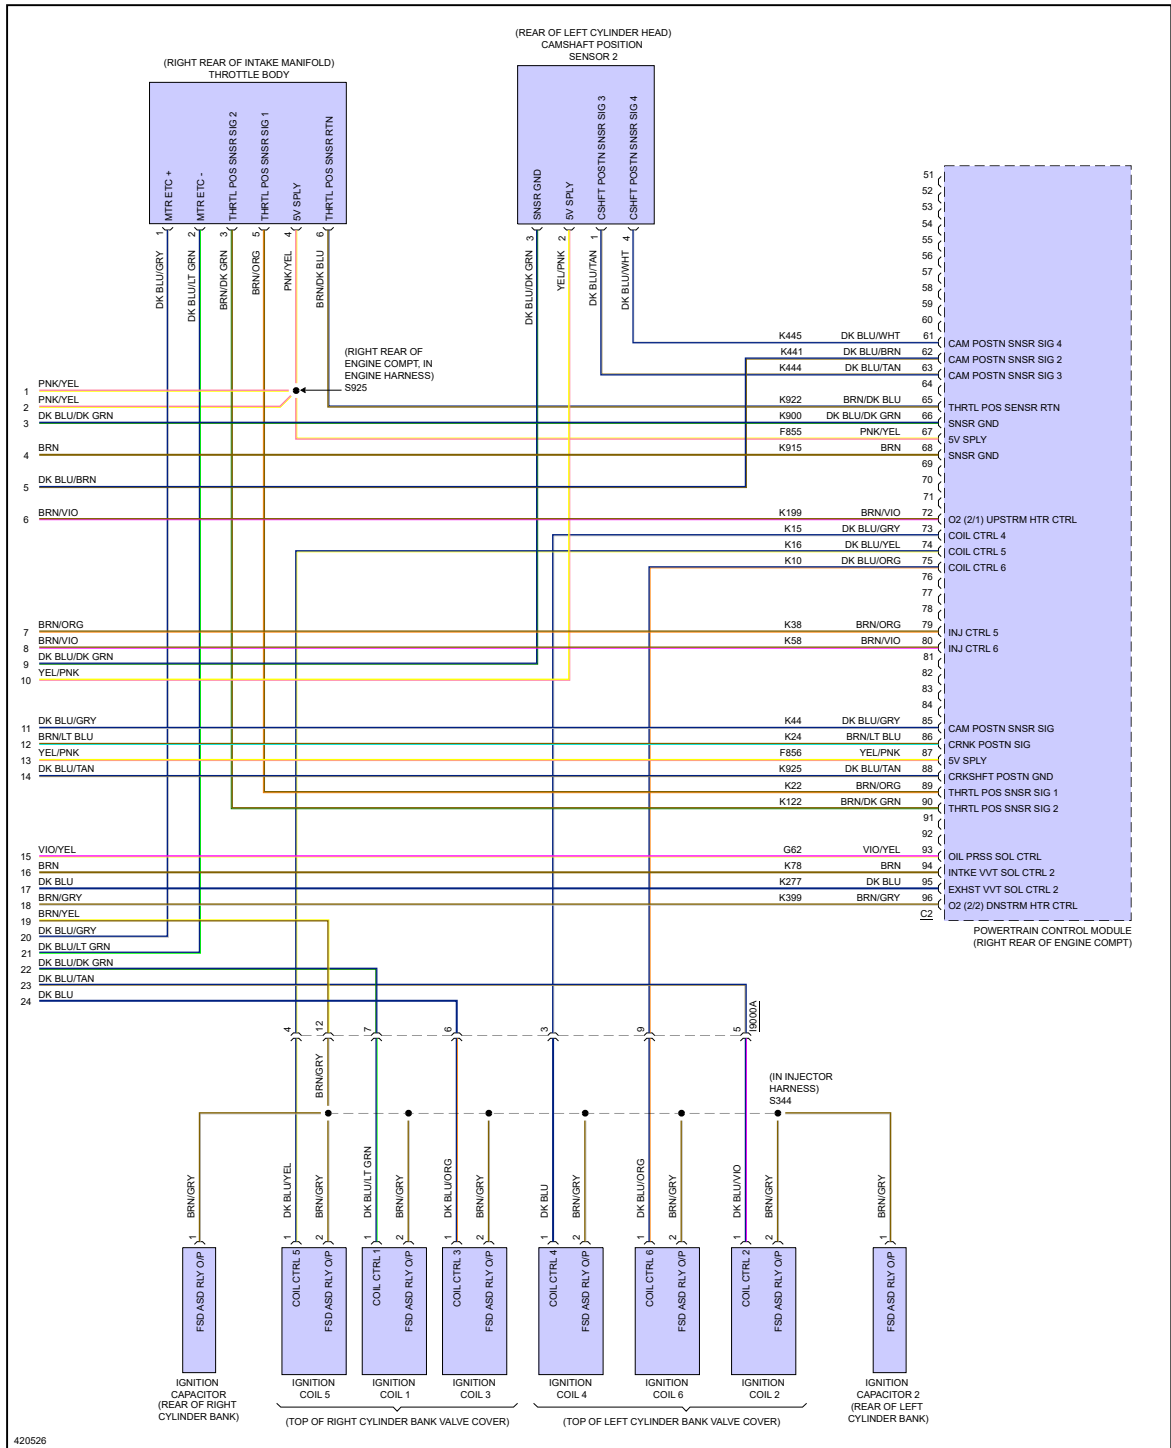

**ENGINE PERFORMANCE > 3.6L**

Fig 1: 3.6L, Engine Performance Circuit (1 of 5)

Fig 2: 3.6L, Engine Performance Circuit (2 of 5)

Fig 3: 3.6L, Engine Performance Circuit (3 of 5)

Fig 4: 3.6L, Engine Performance Circuit (4 of 5)

Fig 5: 3.6L, Engine Performance Circuit (5 of 5)

*"If your car is beat down, bring it to P-Town!"*