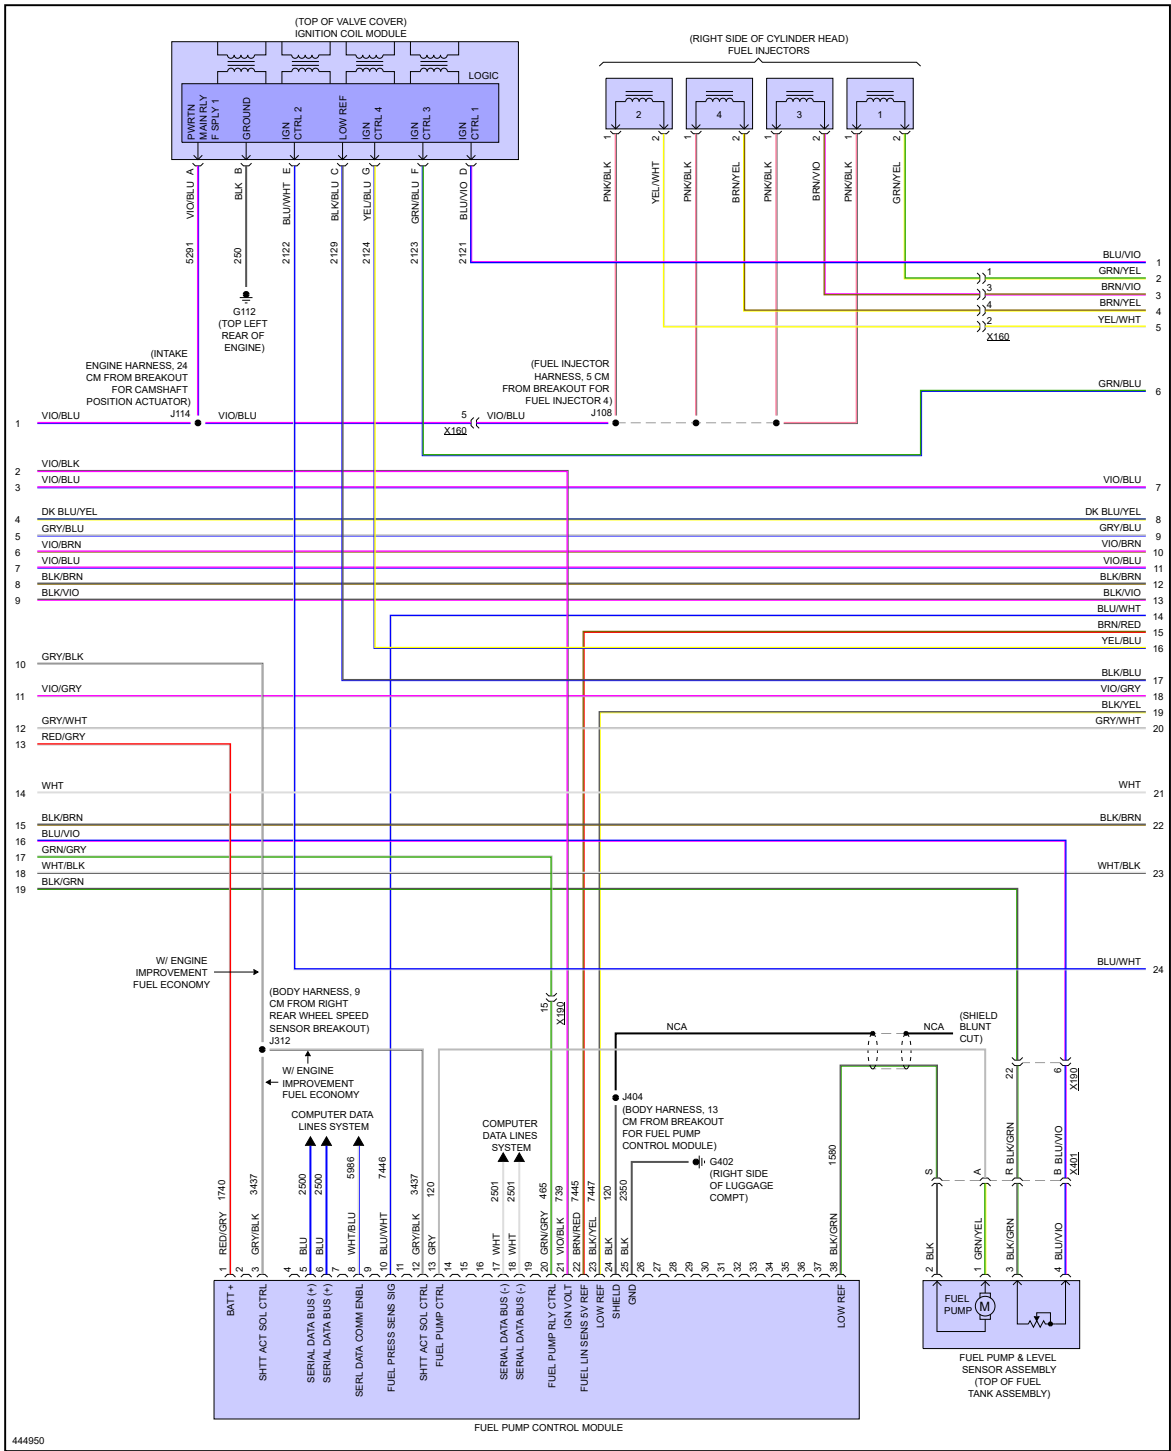

YMMS: 2014 Chevrolet Cruze LS
 Engine: 1.8L Eng
 VIN:

Feb 6, 2022

License:
 Odometer:

ENGINE PERFORMANCE > 1.8L VIN H

Fig 1: 1.8L VIN H, Engine Performance Circuit (1 of 7)

Fig 2: 1.8L VIN H, Engine Performance Circuit (2 of 7)

Fig 3: 1.8L VIN H, Engine Performance Circuit (3 of 7)

Fig 4: 1.8L VIN H, Engine Performance Circuit (4 of 7)

Fig 5: 1.8L VIN H, Engine Performance Circuit (5 of 7)

Fig 6: 1.8L VIN H, Engine Performance Circuit (6 of 7)

Fig 7: 1.8L VIN H, Engine Performance Circuit (7 of 7)