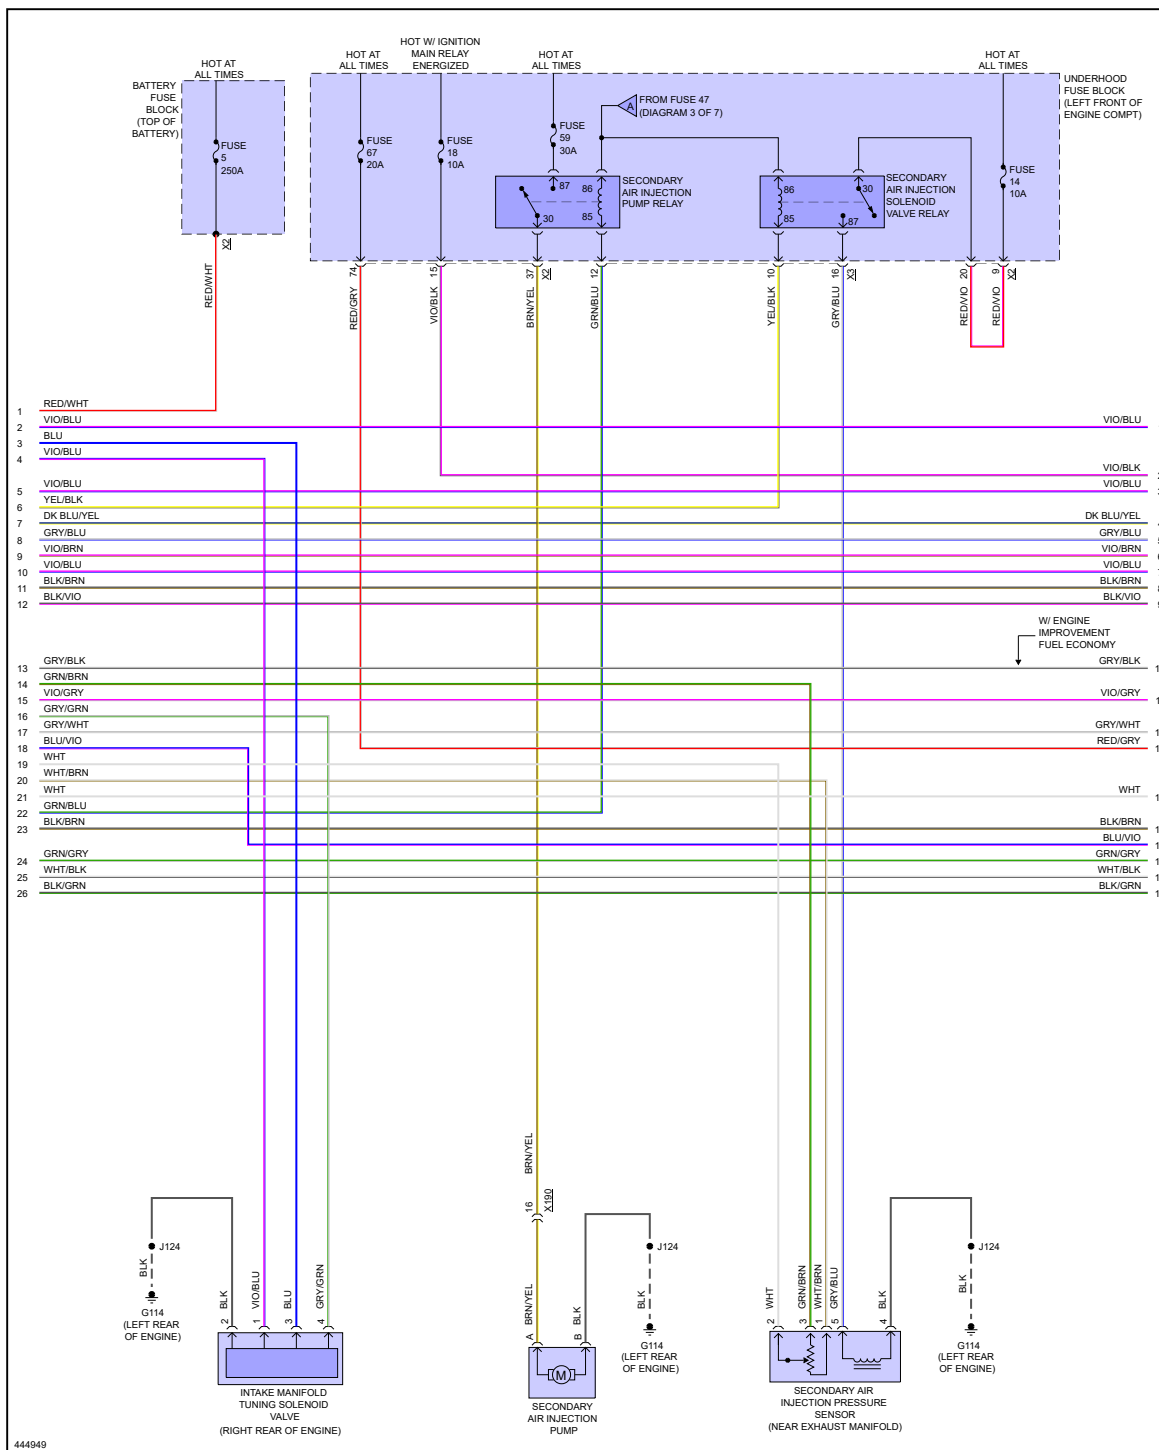

YMMS: 2014 Chevrolet Cruze LS
 Engine: 1.8L Eng
 VIN:

Feb 6, 2022

License:
 Odometer:

ENGINE PERFORMANCE > 1.8L VIN H

Fig 1: 1.8L VIN H, Engine Performance Circuit (1 of 7)

Fig 2: 1.8L VIN H, Engine Performance Circuit (2 of 7)

Fig 3: 1.8L VIN H, Engine Performance Circuit (3 of 7)

Fig 4: 1.8L VIN H, Engine Performance Circuit (4 of 7)

Fig 5: 1.8L VIN H, Engine Performance Circuit (5 of 7)

Fig 6: 1.8L VIN H, Engine Performance Circuit (6 of 7)

Fig 7: 1.8L VIN H, Engine Performance Circuit (7 of 7)