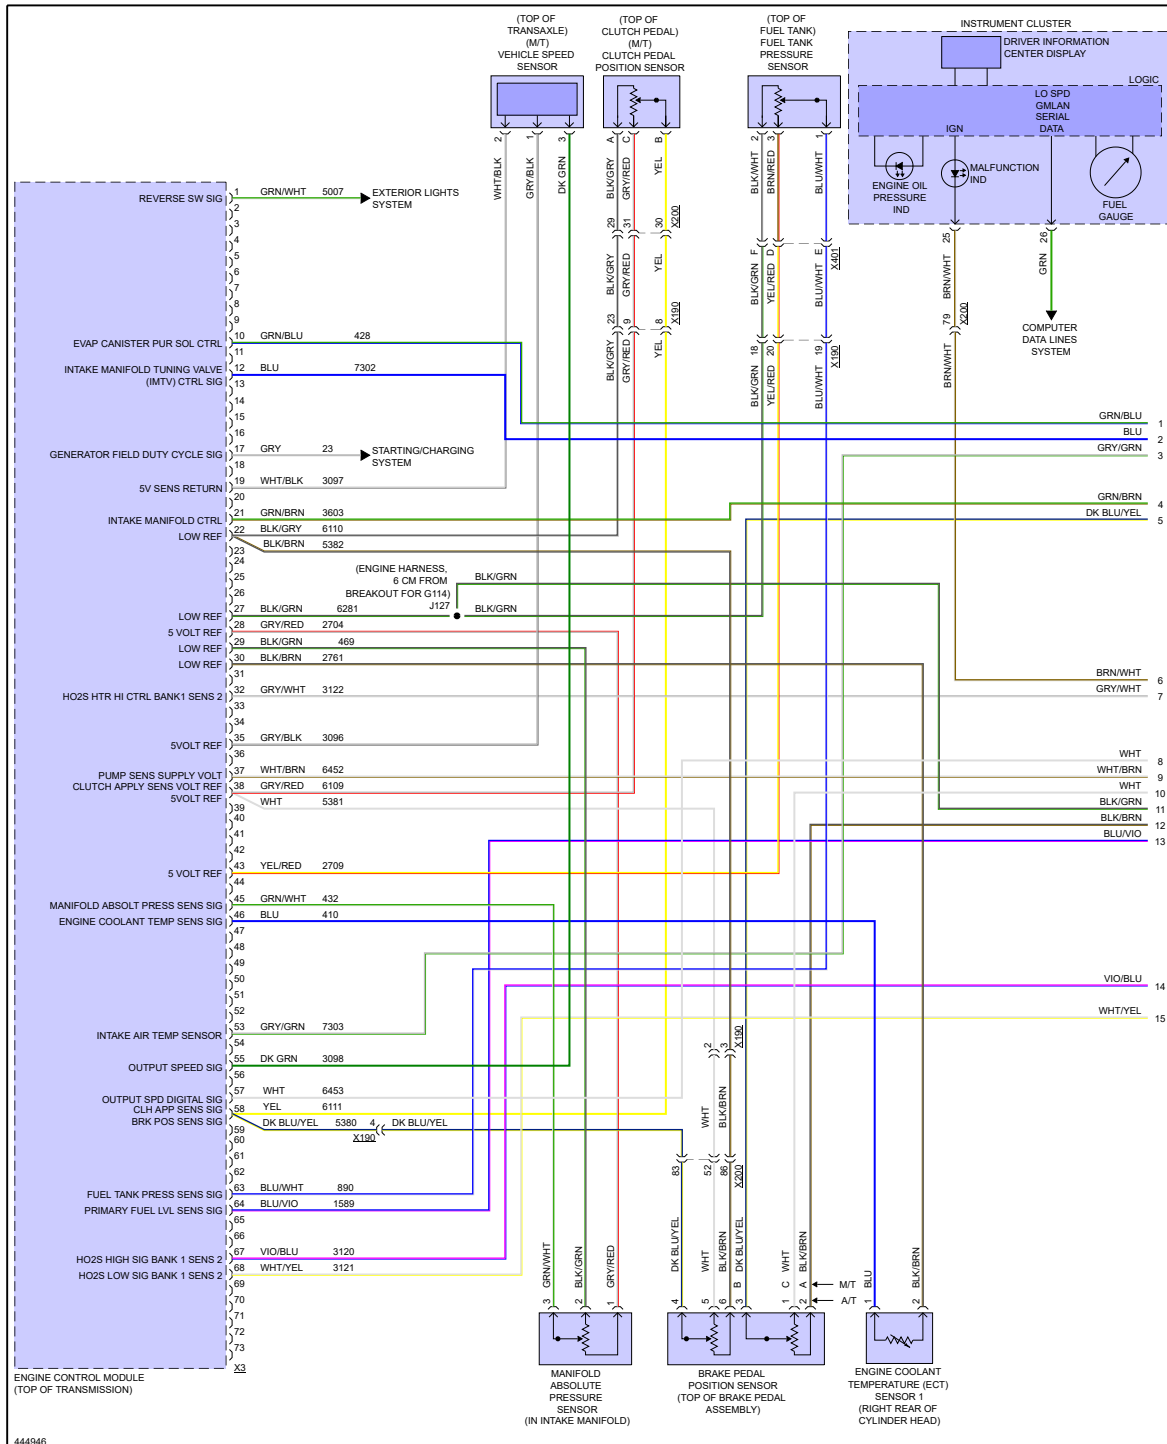

YMMS: 2014 Chevrolet Cruze LS
 Engine: 1.8L Eng
 VIN:

Feb 6, 2022

License:
 Odometer:

ENGINE PERFORMANCE > 1.8L VIN H

Fig 1: 1.8L VIN H, Engine Performance Circuit (1 of 7)

Fig 2: 1.8L VIN H, Engine Performance Circuit (2 of 7)

Fig 3: 1.8L VIN H, Engine Performance Circuit (3 of 7)

Fig 4: 1.8L VIN H, Engine Performance Circuit (4 of 7)

Fig 5: 1.8L VIN H, Engine Performance Circuit (5 of 7)

Fig 6: 1.8L VIN H, Engine Performance Circuit (6 of 7)

Fig 7: 1.8L VIN H, Engine Performance Circuit (7 of 7)