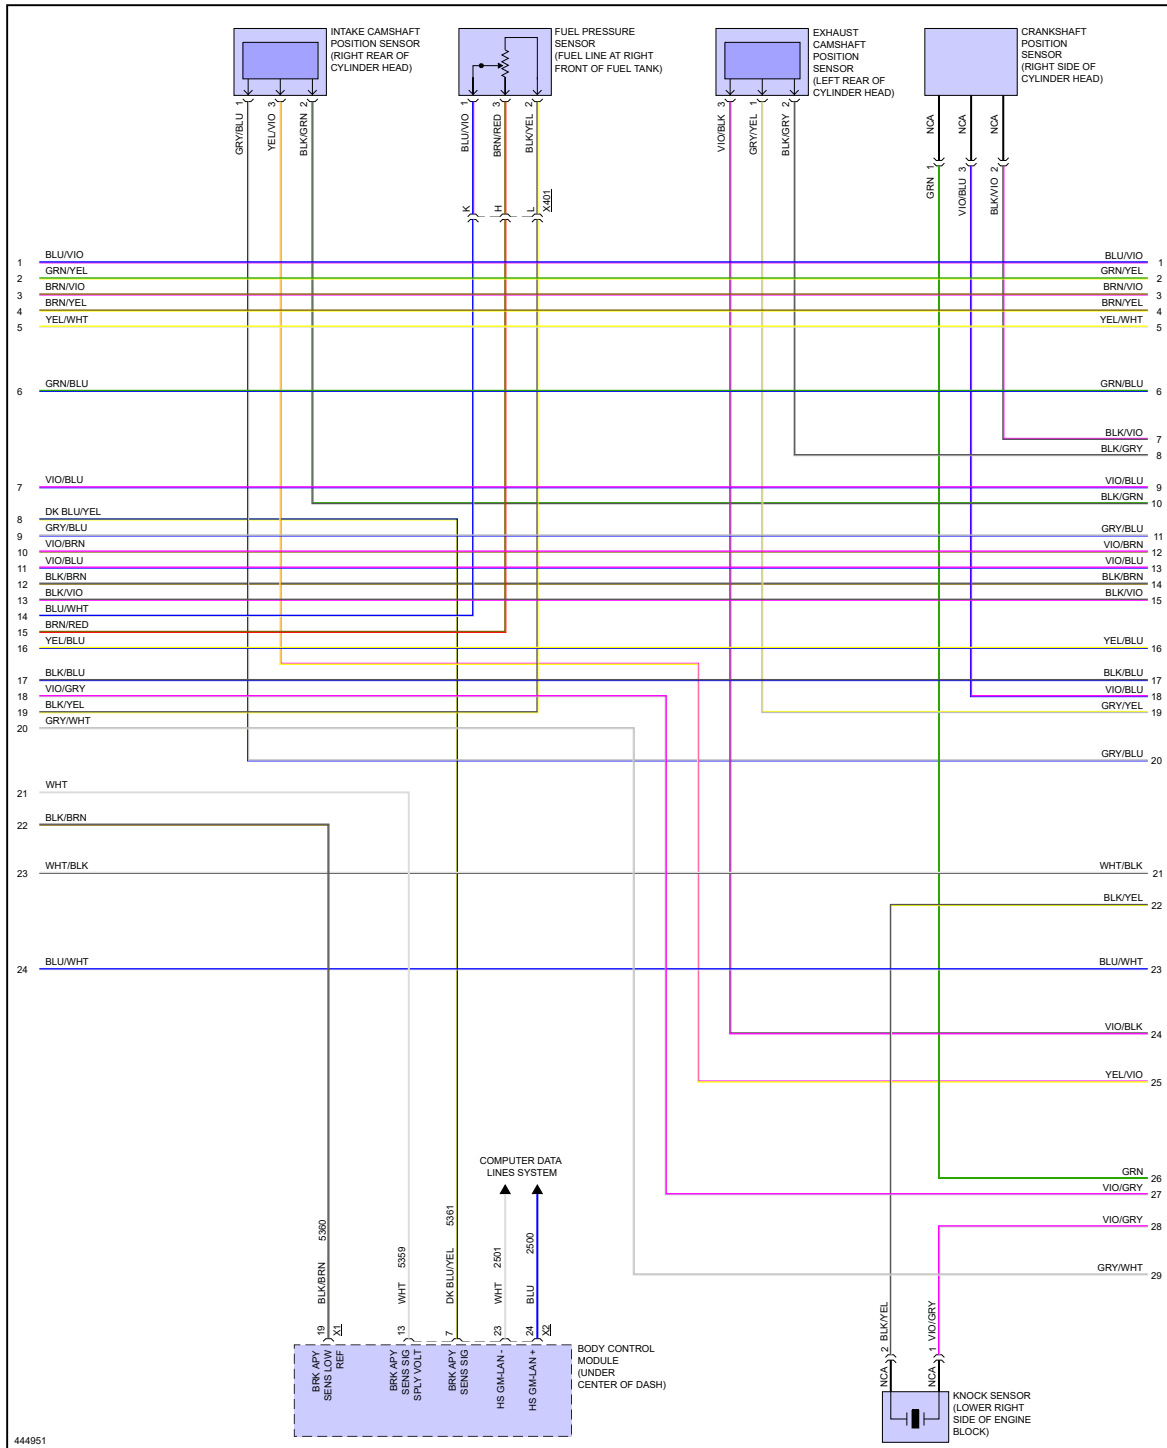

YMMS: 2014 Chevrolet Cruze LS
 Engine: 1.8L Eng
 VIN:

Feb 6, 2022

License:
 Odometer:

ENGINE PERFORMANCE > 1.8L VIN H

Fig 1: 1.8L VIN H, Engine Performance Circuit (1 of 7)

Fig 2: 1.8L VIN H, Engine Performance Circuit (2 of 7)

Fig 3: 1.8L VIN H, Engine Performance Circuit (3 of 7)

Fig 4: 1.8L VIN H, Engine Performance Circuit (4 of 7)

Fig 5: 1.8L VIN H, Engine Performance Circuit (5 of 7)

Fig 6: 1.8L VIN H, Engine Performance Circuit (6 of 7)

Fig 7: 1.8L VIN H, Engine Performance Circuit (7 of 7)