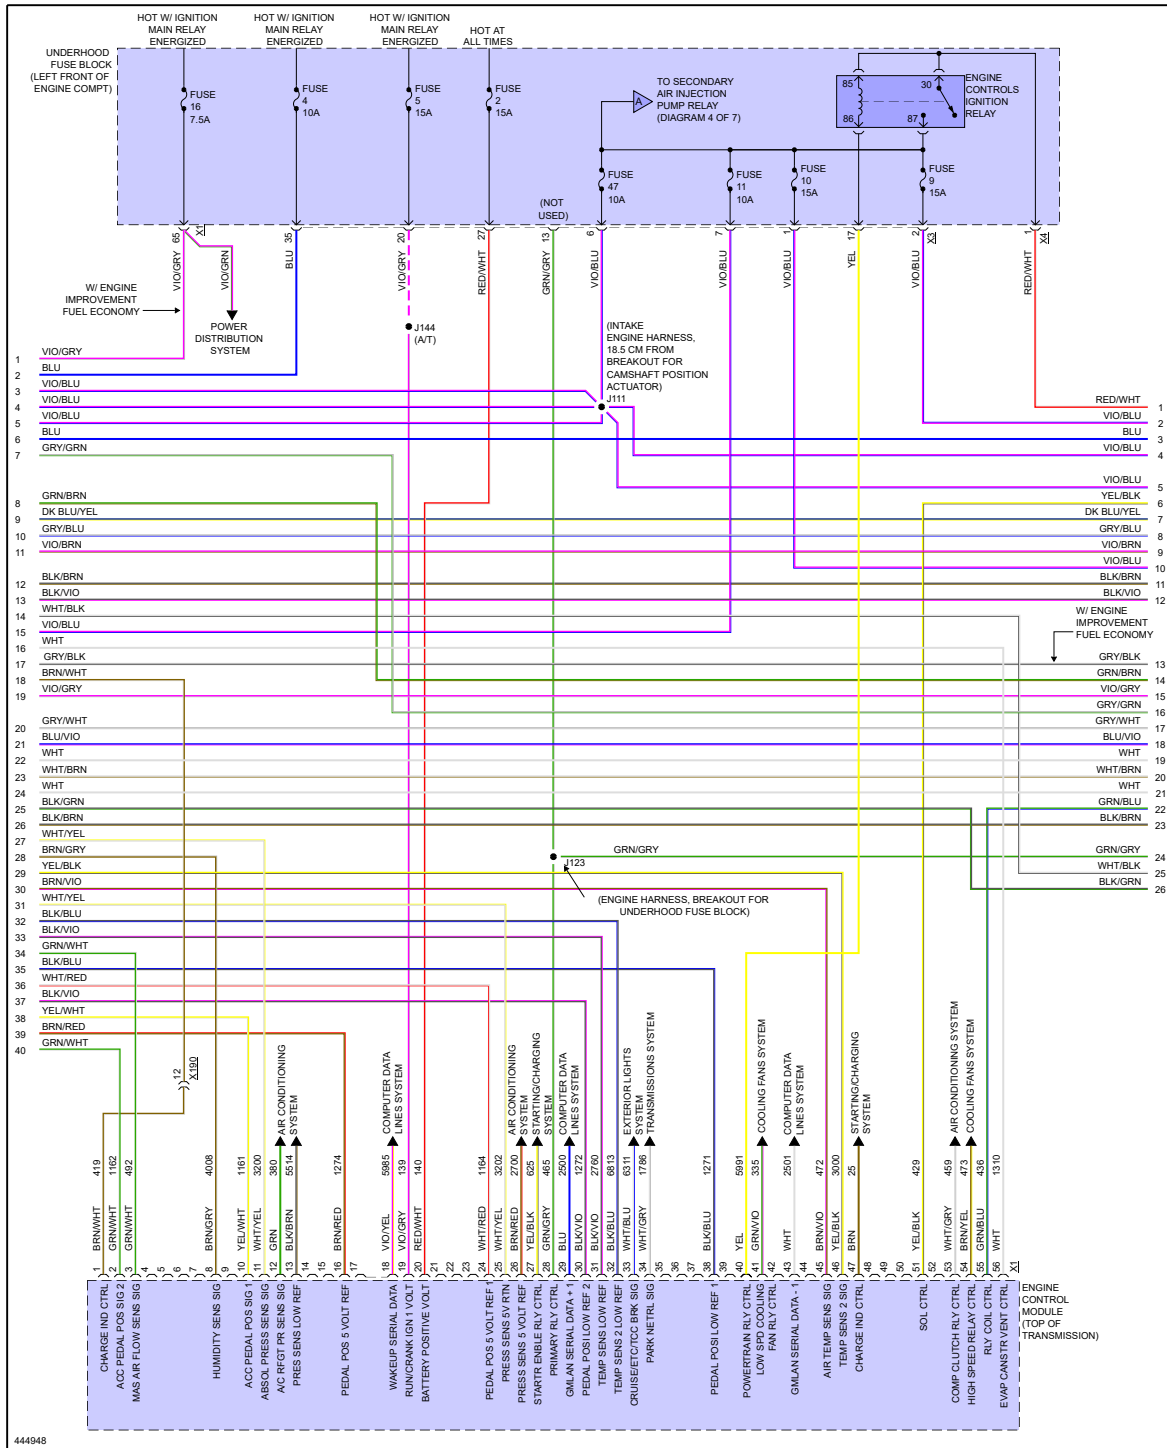

YMMS: 2014 Chevrolet Cruze LS
 Engine: 1.8L Eng
 VIN:

Feb 6, 2022

License:
 Odometer:

ENGINE PERFORMANCE > 1.8L VIN H

Fig 1: 1.8L VIN H, Engine Performance Circuit (1 of 7)

Fig 2: 1.8L VIN H, Engine Performance Circuit (2 of 7)

Fig 3: 1.8L VIN H, Engine Performance Circuit (3 of 7)

Fig 4: 1.8L VIN H, Engine Performance Circuit (4 of 7)

Fig 5: 1.8L VIN H, Engine Performance Circuit (5 of 7)

Fig 6: 1.8L VIN H, Engine Performance Circuit (6 of 7)

Fig 7: 1.8L VIN H, Engine Performance Circuit (7 of 7)