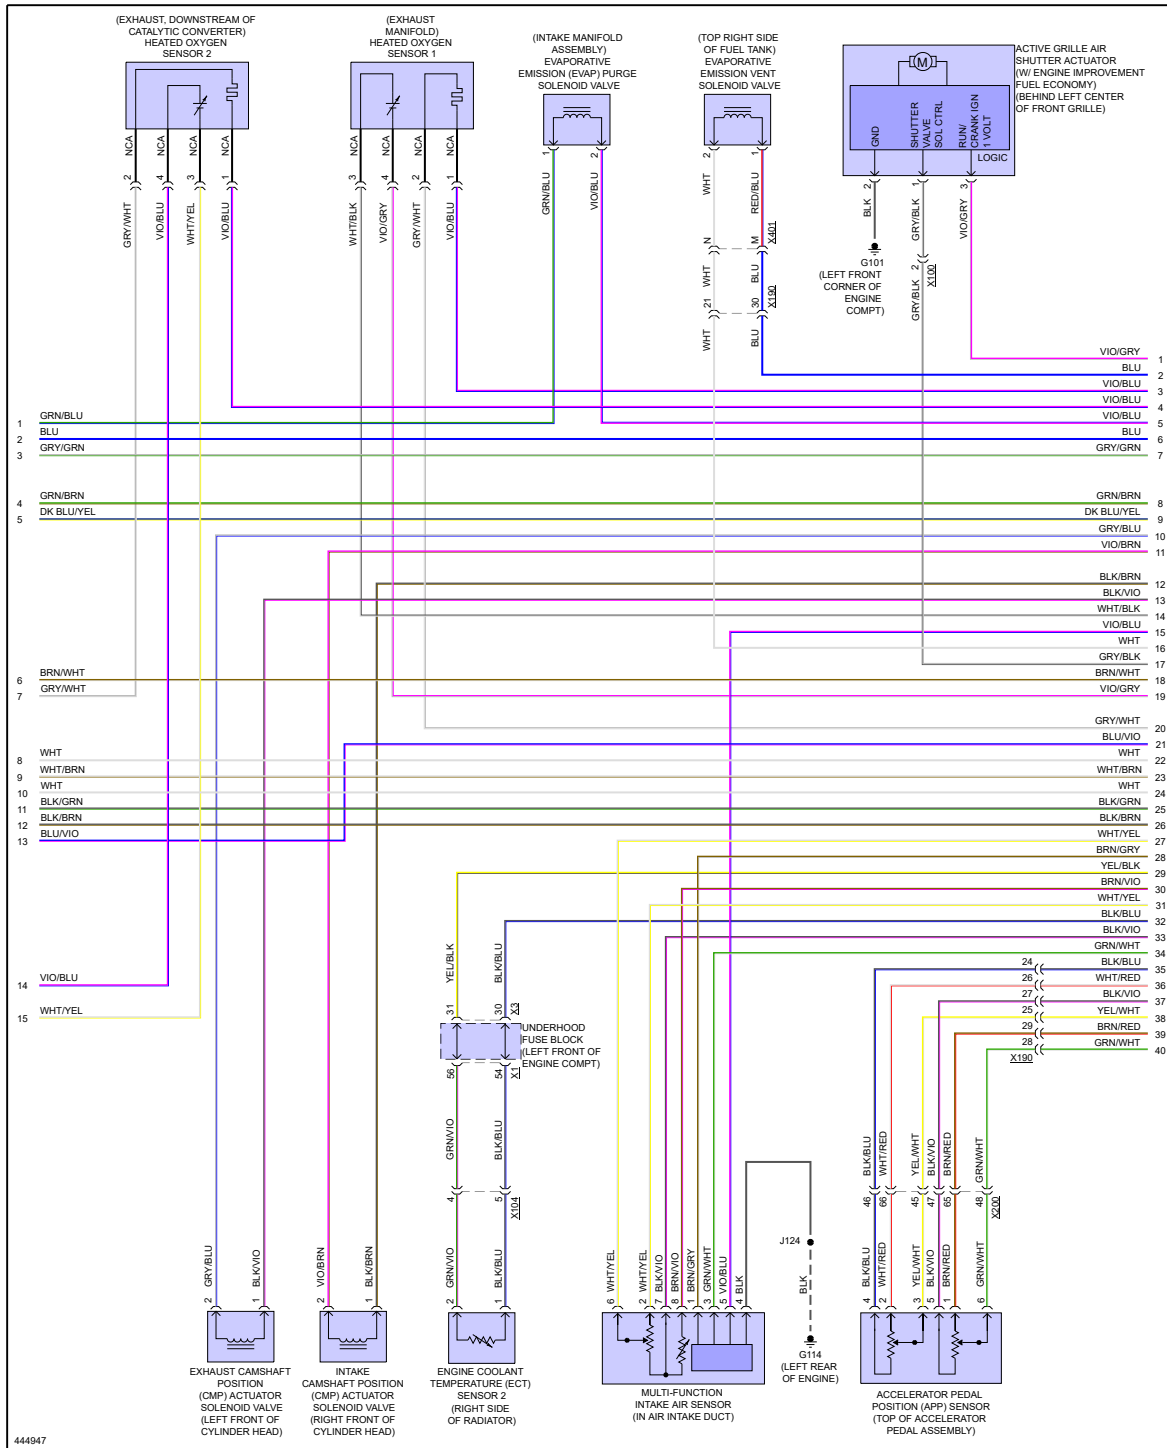

YMMS: 2014 Chevrolet Cruze LS
 Engine: 1.8L Eng
 VIN:

Feb 6, 2022

License:
 Odometer:

ENGINE PERFORMANCE > 1.8L VIN H

Fig 1: 1.8L VIN H, Engine Performance Circuit (1 of 7)

Fig 2: 1.8L VIN H, Engine Performance Circuit (2 of 7)

Fig 3: 1.8L VIN H, Engine Performance Circuit (3 of 7)

Fig 4: 1.8L VIN H, Engine Performance Circuit (4 of 7)

Fig 5: 1.8L VIN H, Engine Performance Circuit (5 of 7)

Fig 6: 1.8L VIN H, Engine Performance Circuit (6 of 7)

Fig 7: 1.8L VIN H, Engine Performance Circuit (7 of 7)