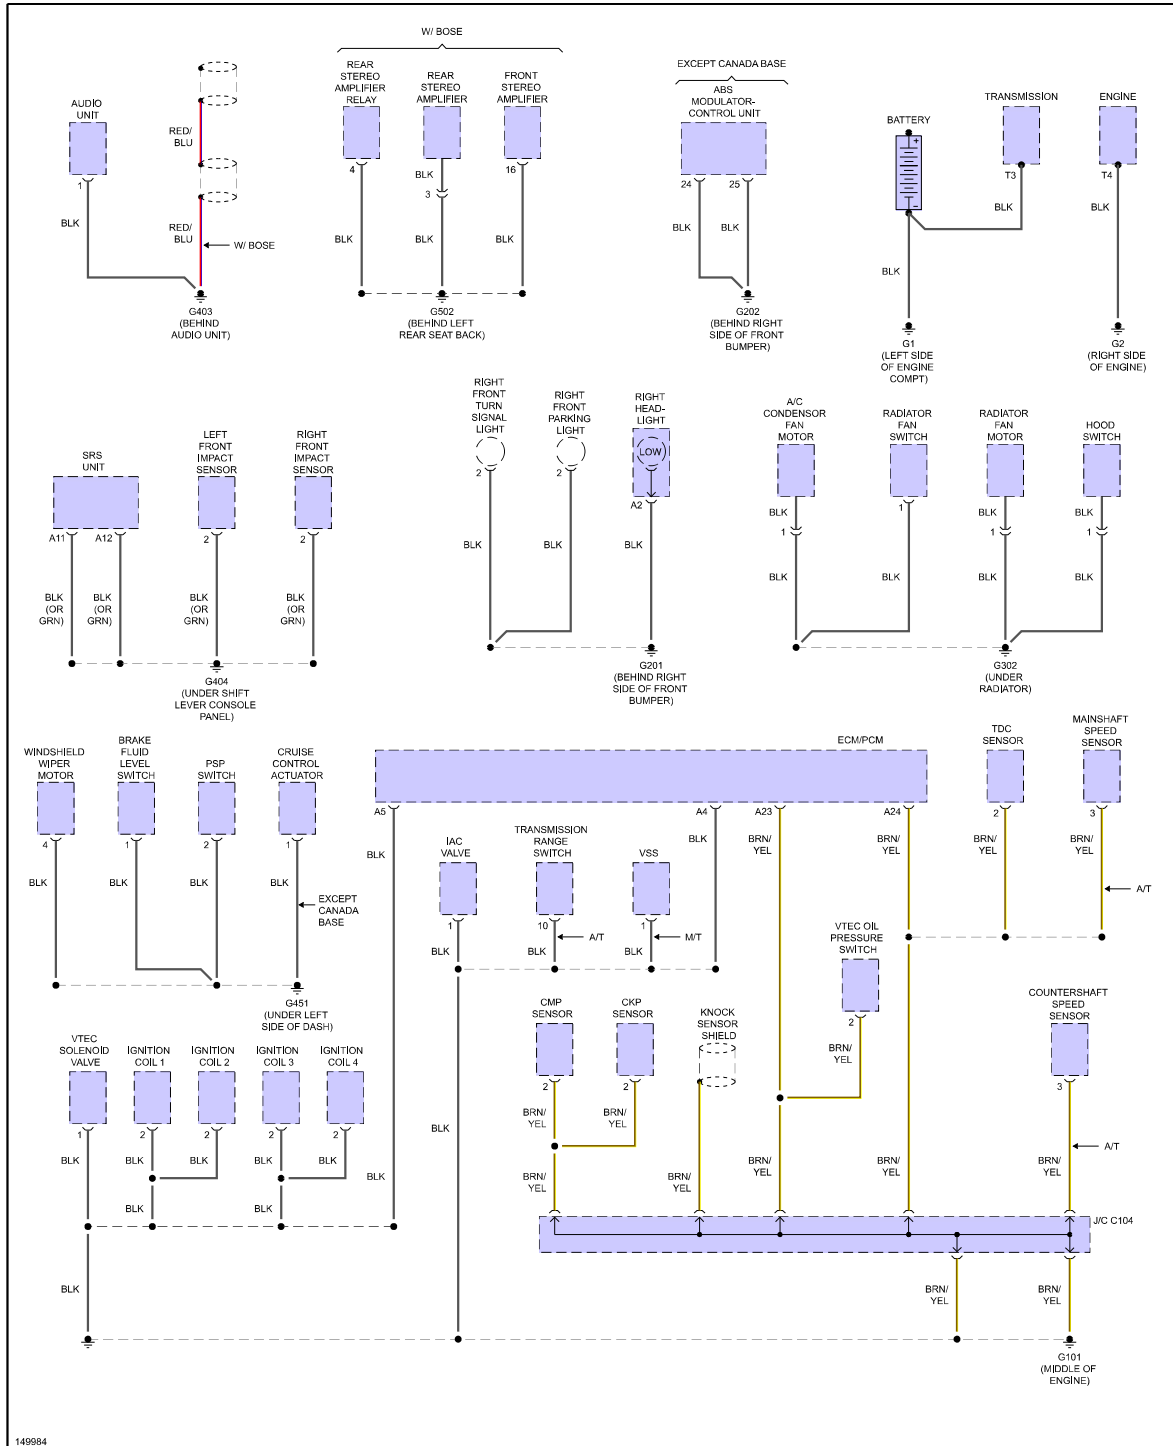

# PRODEMAND

YMMS: 2003 Acura RSX Base  
Engine: 2.0L Eng  
VIN:

Mar 8, 2023  
License:  
Odometer:

## GROUND DISTRIBUTION

Fig 1: Ground Distribution Circuit (1 of 3)

149984

Fig 2: Ground Distribution Circuit (2 of 3)

149986

Fig 3: Ground Distribution Circuit (3 of 3)