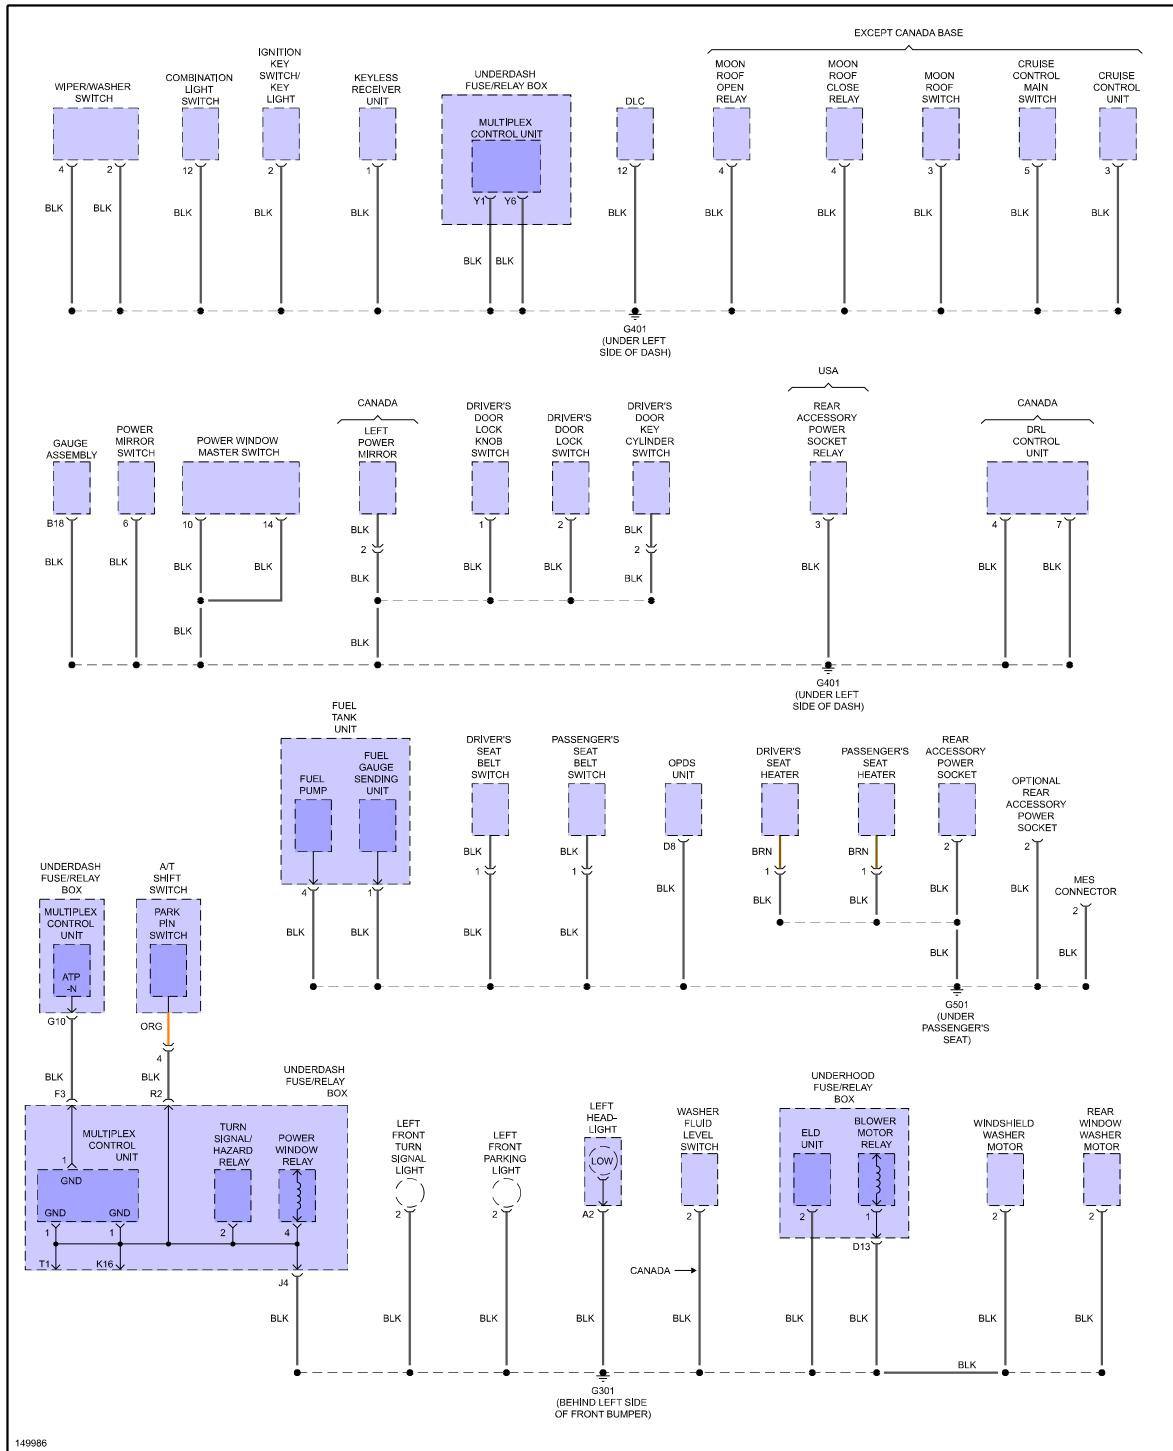

# PRODEMAND

YMMS: 2003 Acura RSX Base  
Engine: 2.0L Eng  
VIN:

Mar 8, 2023  
License:  
Odometer:

## GROUND DISTRIBUTION

Fig 1: Ground Distribution Circuit (1 of 3)

149984

Fig 2: Ground Distribution Circuit (2 of 3)

149986

Fig 3: Ground Distribution Circuit (3 of 3)