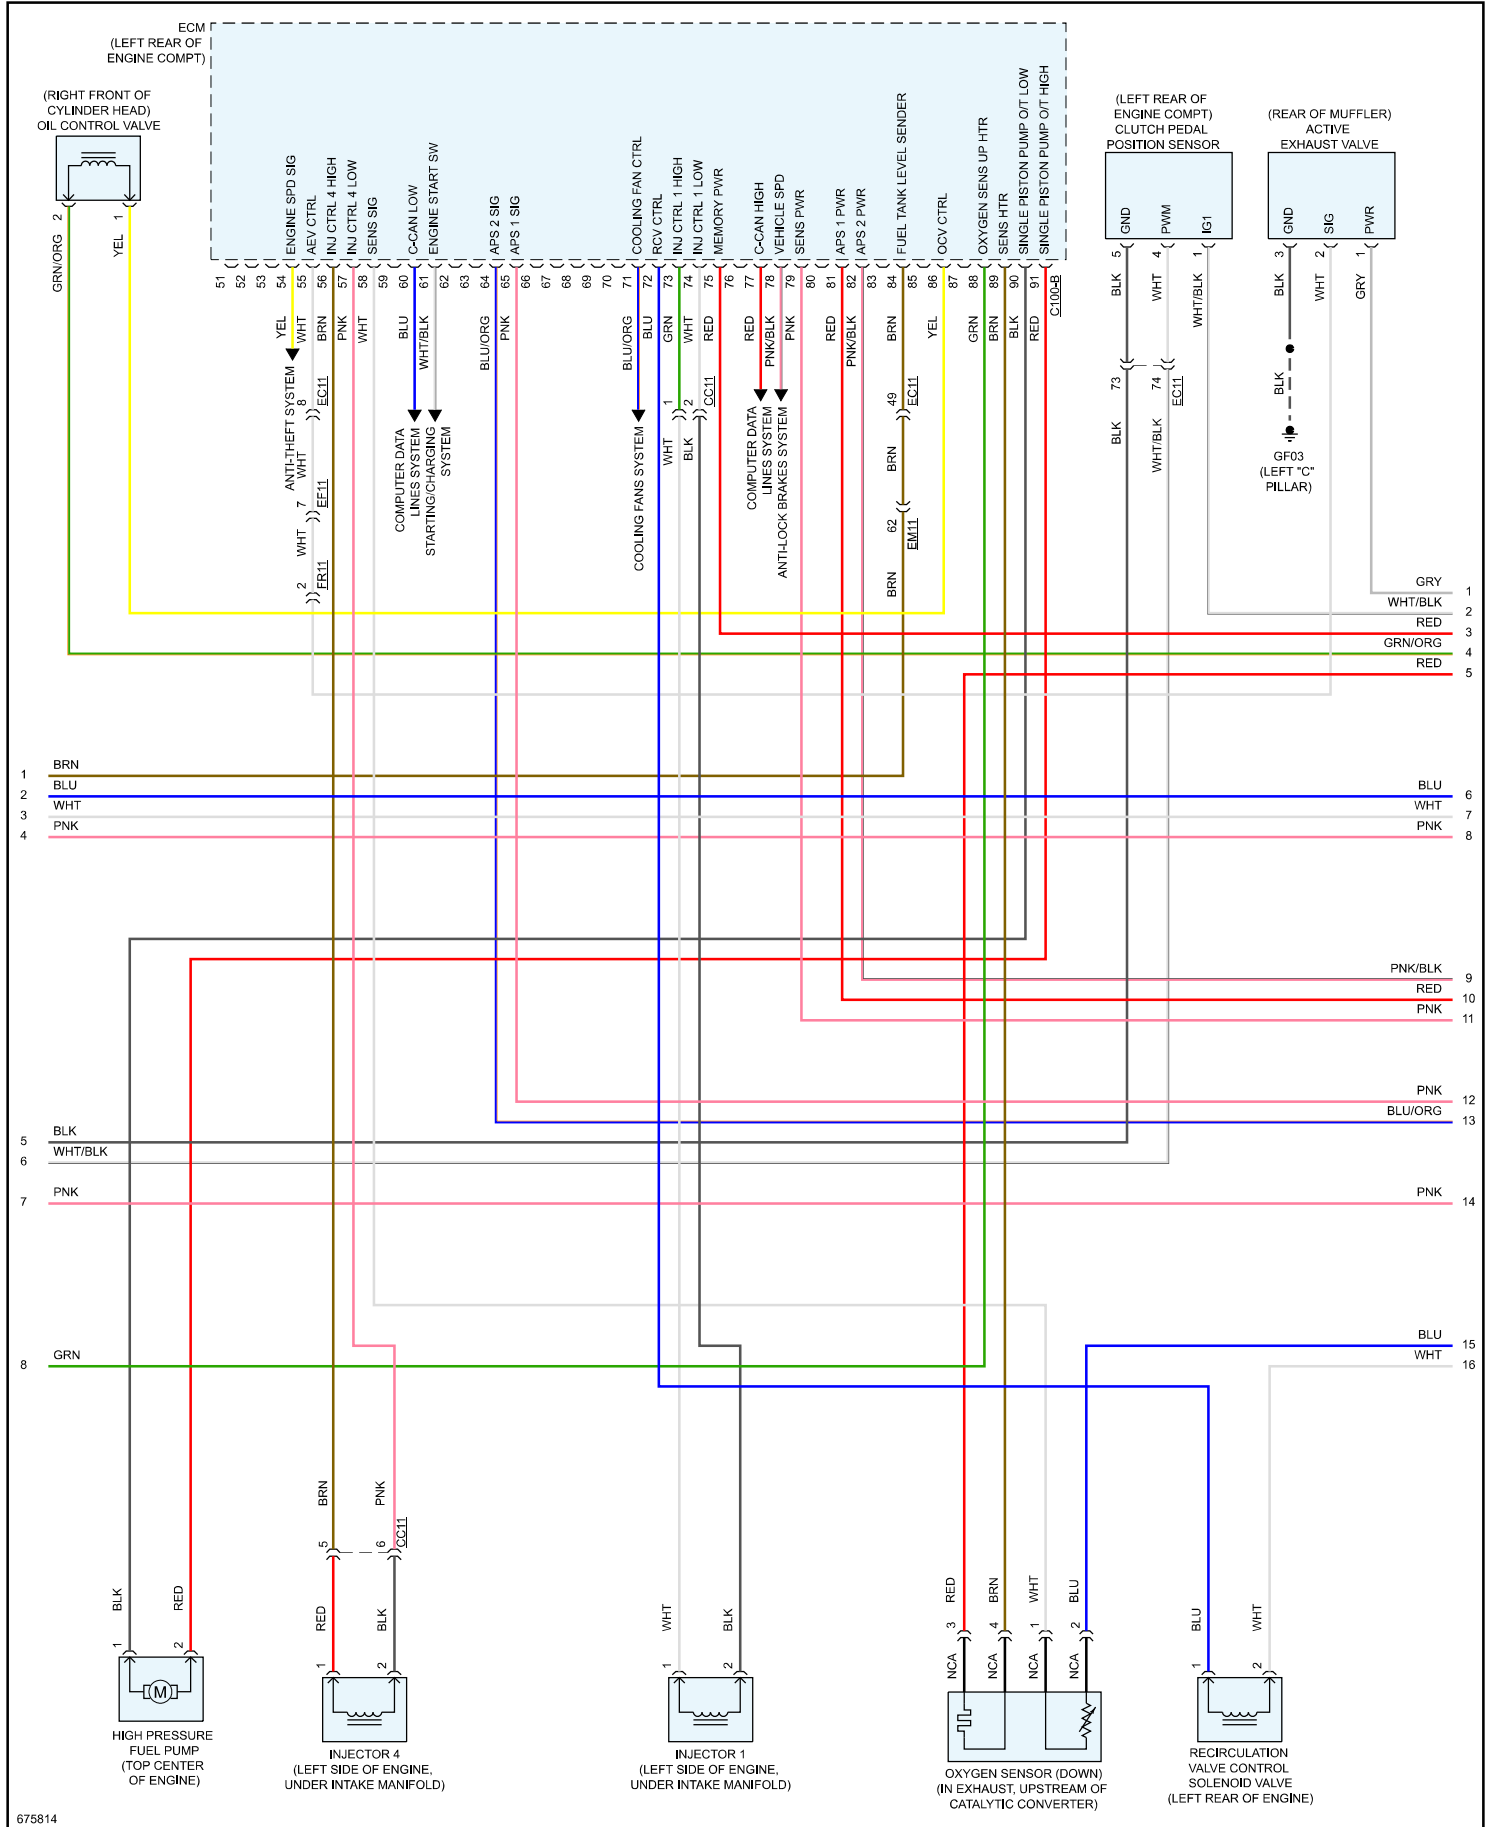

2020 Hyundai Veloster N L4-2.0L Turbo

Vehicle > Powertrain Management > Diagrams > Electrical - Interactive Color (Non OE)

Engine Controls - MFI Control Circuit - Page 4 of 7

2020 Hyundai Veloster N L4-2.0L Turbo

Vehicle > Powertrain Management > Diagrams > Electrical - Interactive Color (Non OE)

Engine Controls - MFI Control Circuit - Page 6 of 7