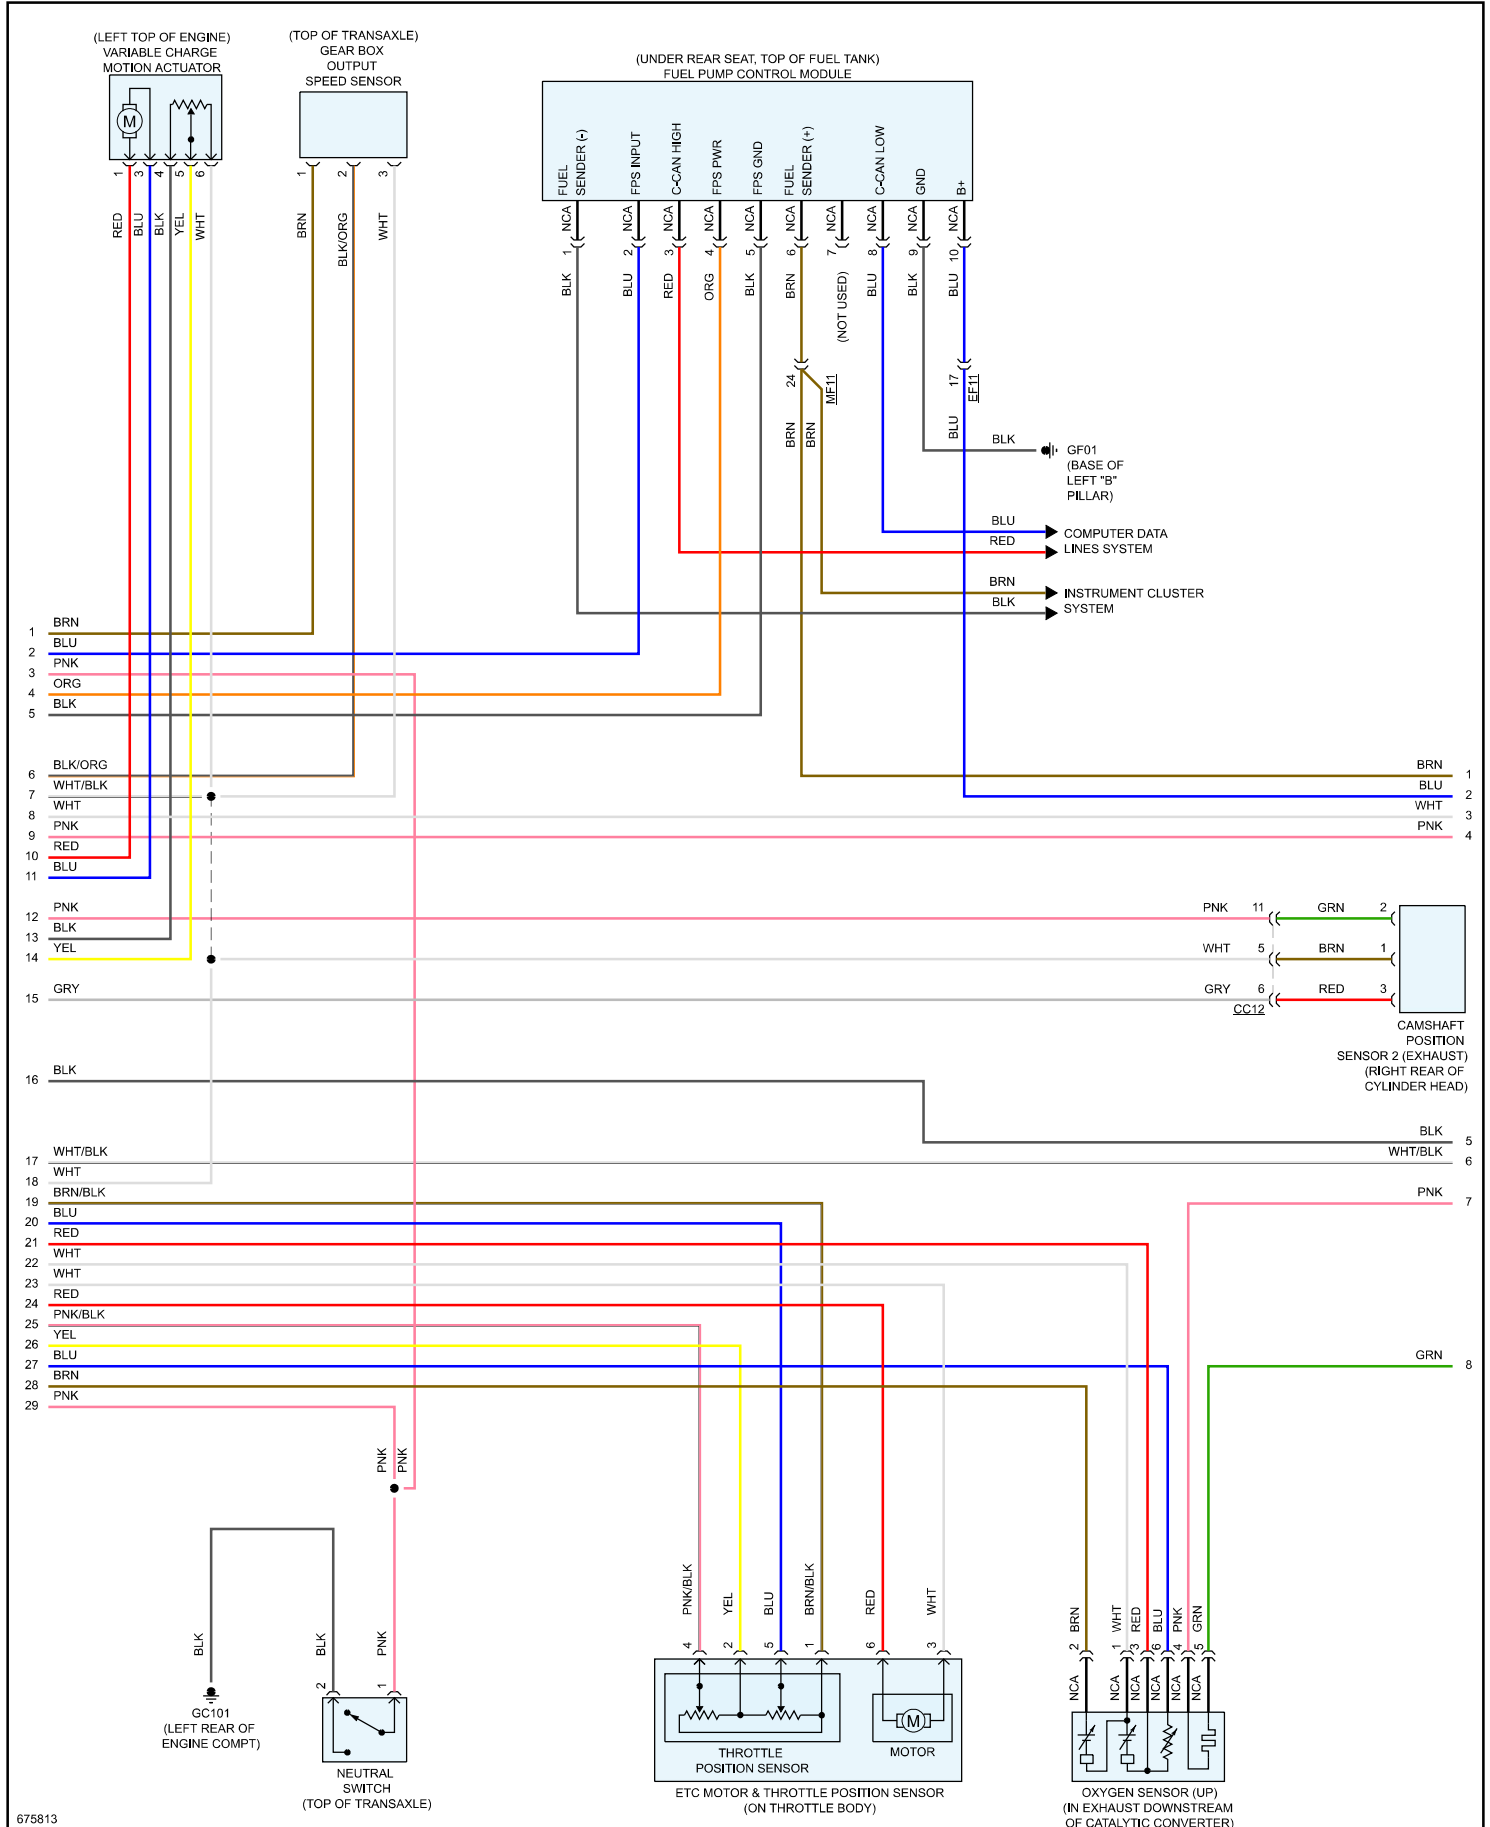

2020 Hyundai Veloster N L4-2.0L Turbo

Vehicle > Powertrain Management > Diagrams > Electrical - Interactive Color (Non OE)

Engine Controls - MFI Control Circuit - Page 4 of 7

2020 Hyundai Veloster N L4-2.0L Turbo

Vehicle > Powertrain Management > Diagrams > Electrical - Interactive Color (Non OE)

Engine Controls - MFI Control Circuit - Page 6 of 7