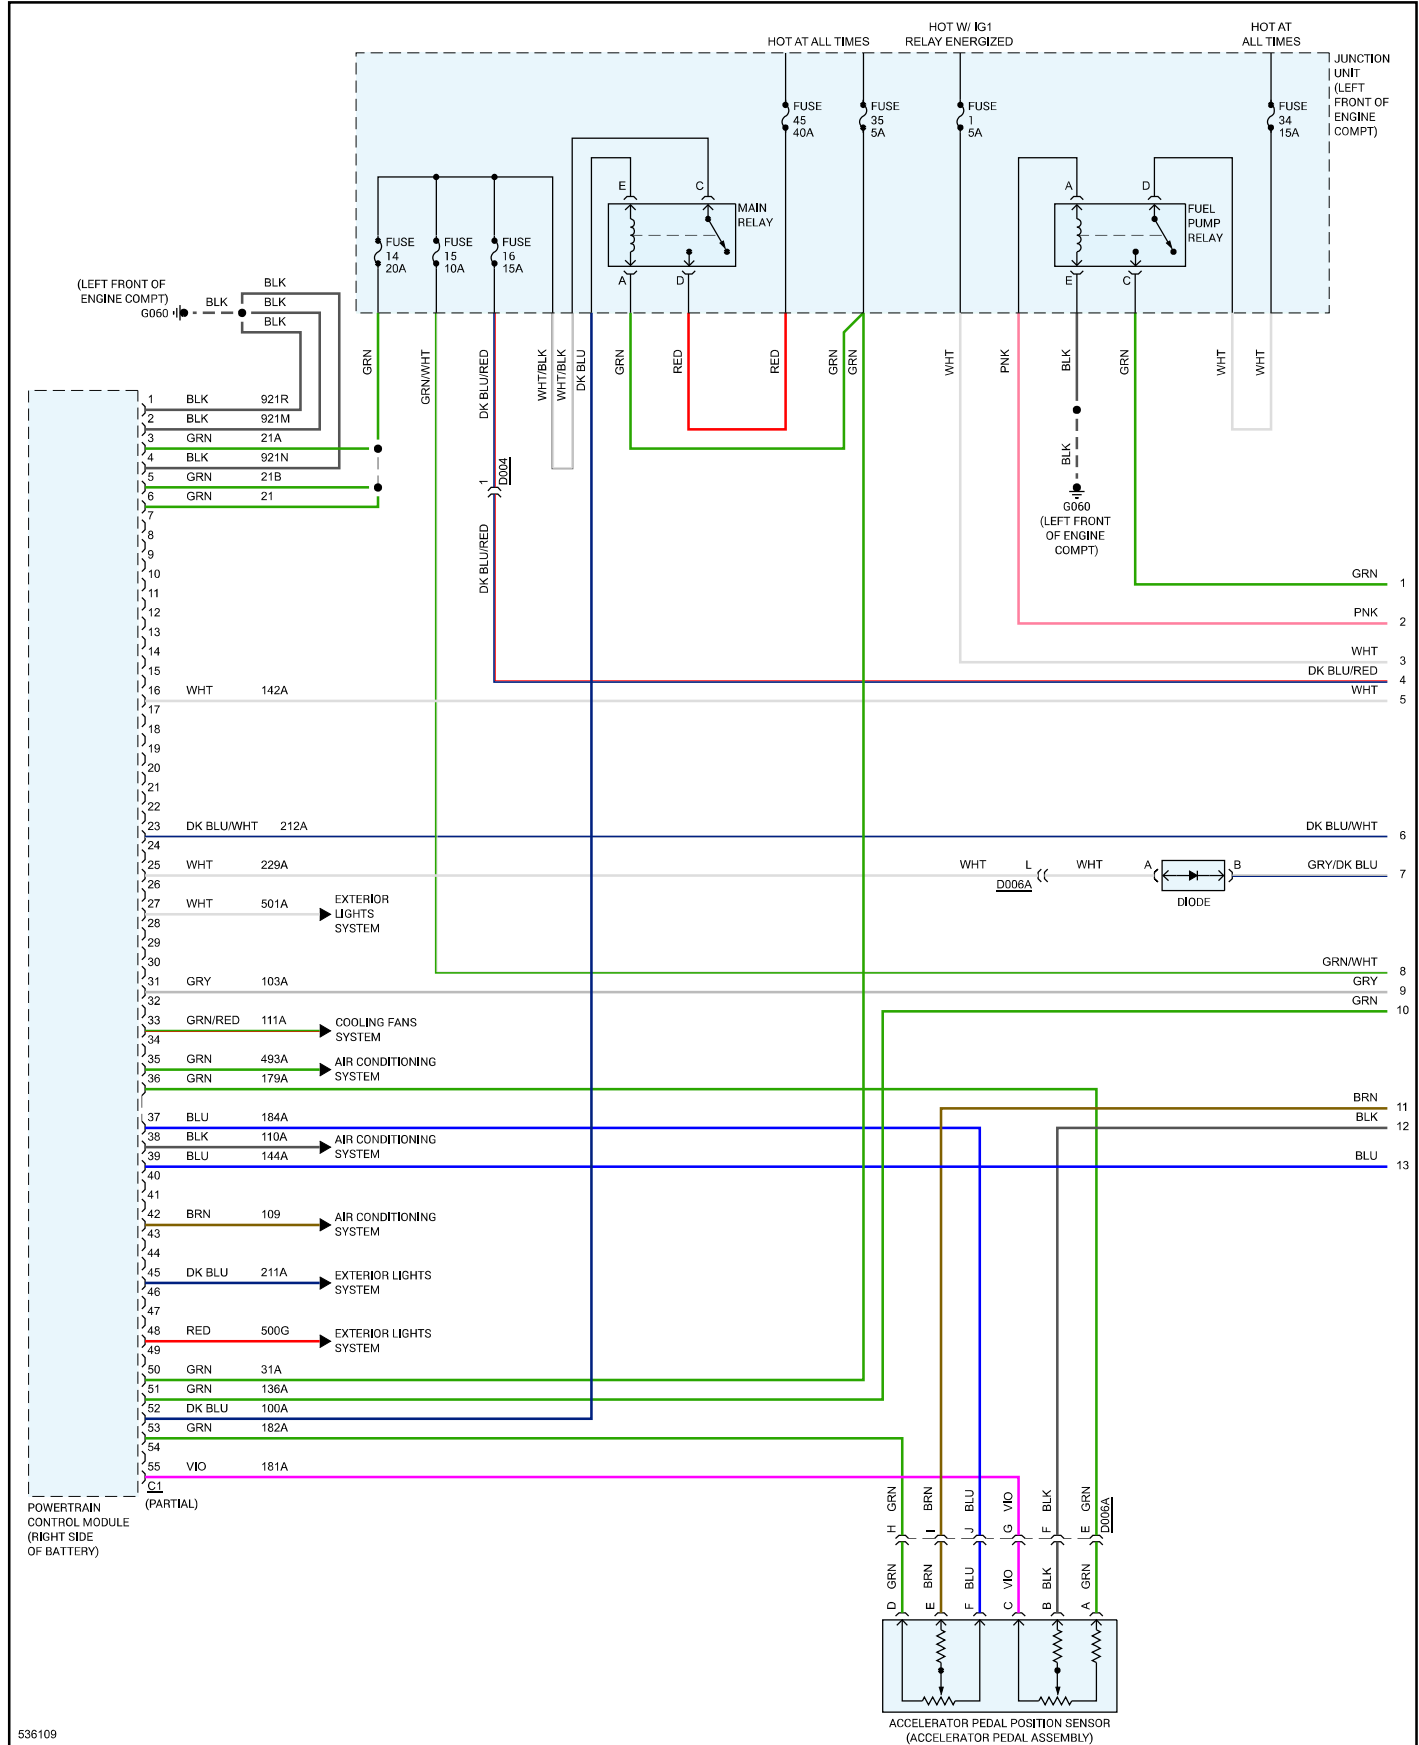

2017 Fiat 124 Spider L4-1.4L Turbo

Vehicle > Powertrain Management > Diagrams > Electrical - Interactive Color (Non OE)

Engine Controls - Page 1 of 5

2017 Fiat 124 Spider L4-1.4L Turbo

Vehicle > Powertrain Management > Diagrams > Electrical - Interactive Color (Non OE)

Engine Controls - Page 2 of 5

2017 Fiat 124 Spider L4-1.4L Turbo

Vehicle > Powertrain Management > Diagrams > Electrical - Interactive Color (Non OE)

Engine Controls - Page 3 of 5

2017 Fiat 124 Spider L4-1.4L Turbo

Vehicle > Powertrain Management > Diagrams > Electrical - Interactive Color (Non OE)

Engine Controls - Page 4 of 5

2017 Fiat 124 Spider L4-1.4L Turbo

Vehicle > Powertrain Management > Diagrams > Electrical - Interactive Color (Non OE)

Engine Controls - Page 5 of 5