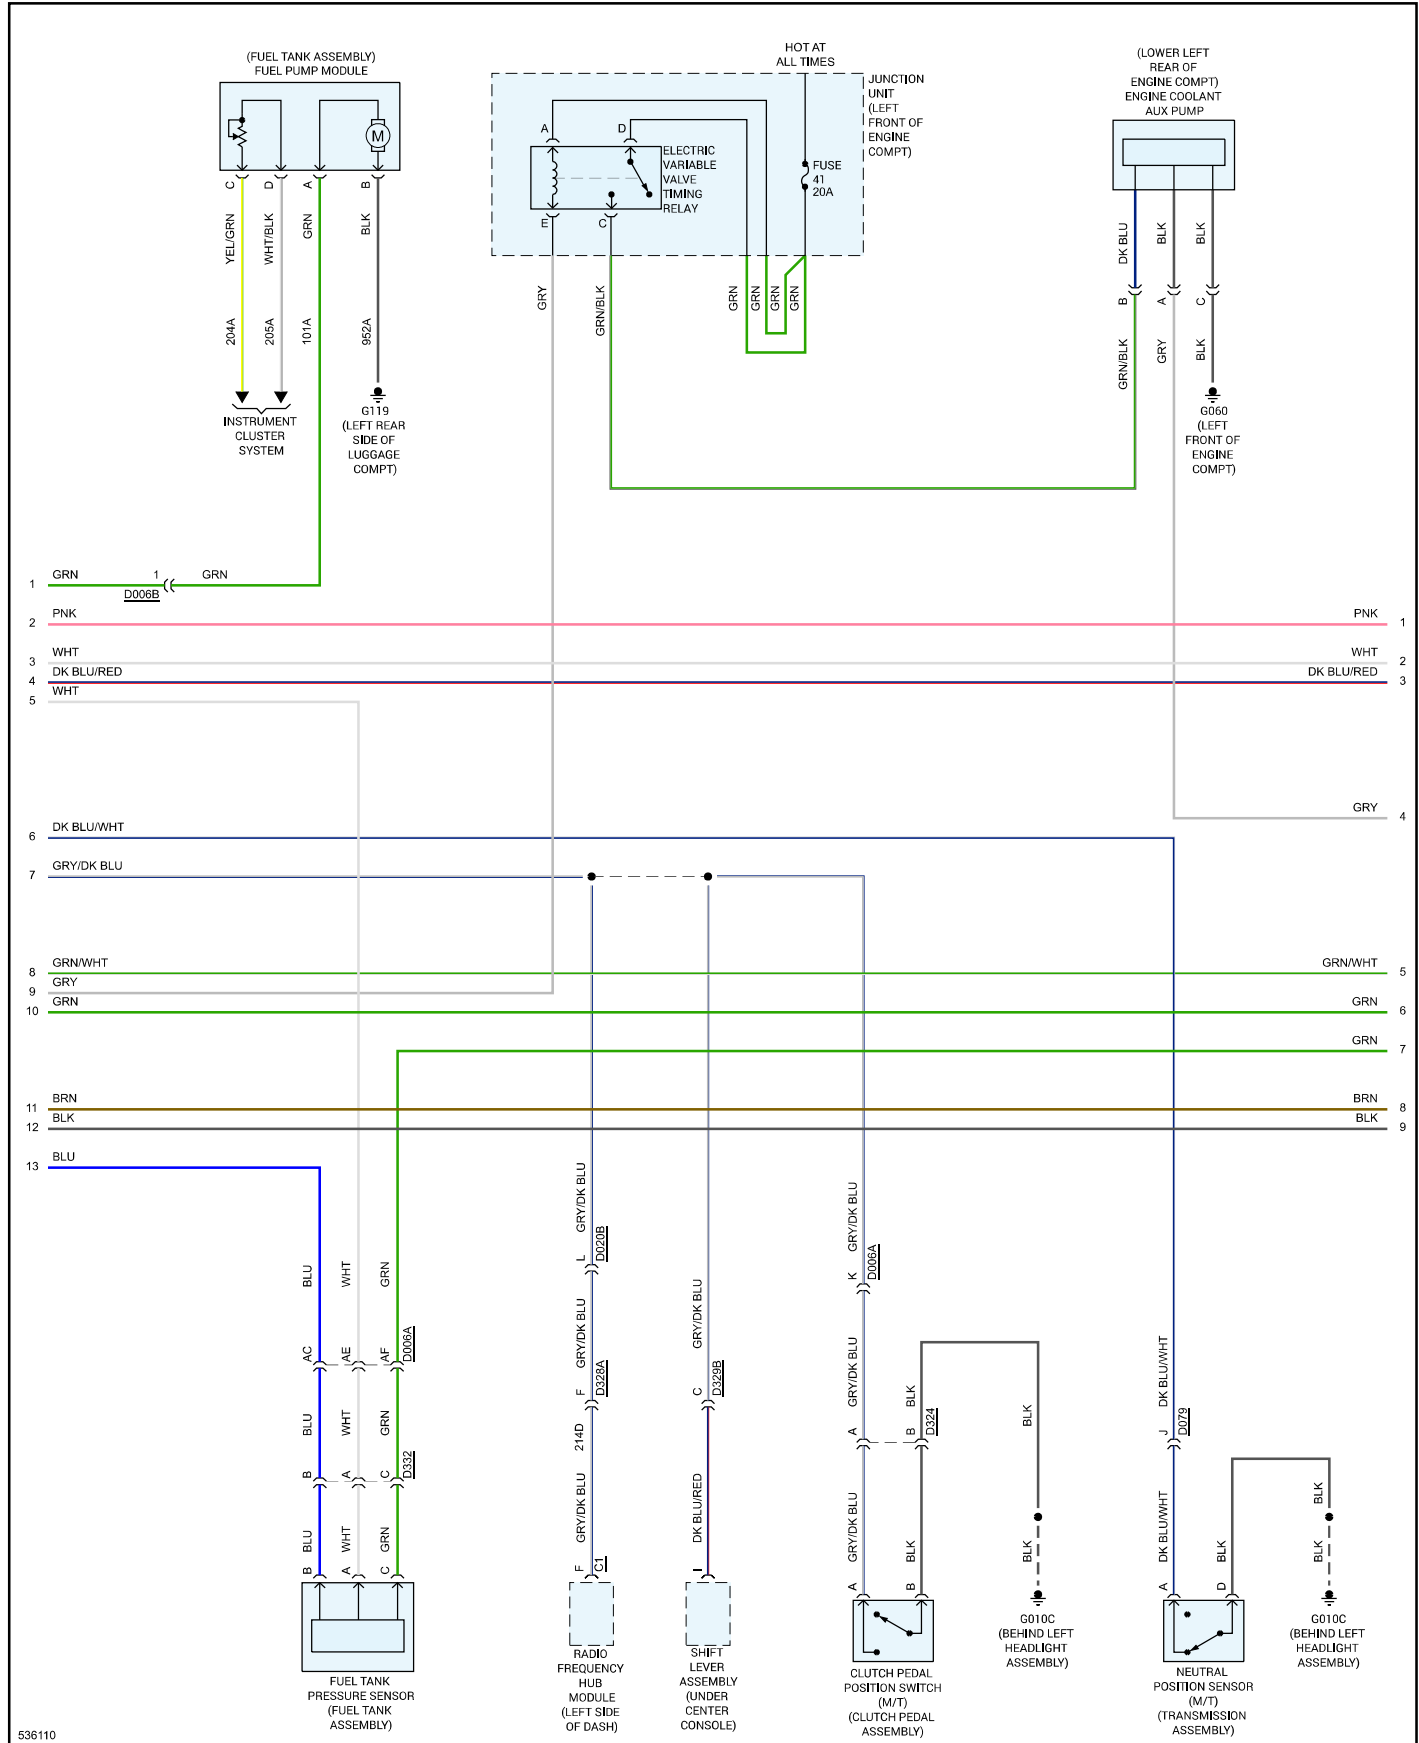

2017 Fiat 124 Spider L4-1.4L Turbo

Vehicle > Powertrain Management > Diagrams > Electrical - Interactive Color (Non OE)

Engine Controls - Page 1 of 5

2017 Fiat 124 Spider L4-1.4L Turbo

Vehicle > Powertrain Management > Diagrams > Electrical - Interactive Color (Non OE)

Engine Controls - Page 2 of 5

2017 Fiat 124 Spider L4-1.4L Turbo

Vehicle > Powertrain Management > Diagrams > Electrical - Interactive Color (Non OE)

Engine Controls - Page 3 of 5

2017 Fiat 124 Spider L4-1.4L Turbo

Vehicle > Powertrain Management > Diagrams > Electrical - Interactive Color (Non OE)

Engine Controls - Page 4 of 5

2017 Fiat 124 Spider L4-1.4L Turbo

Vehicle > Powertrain Management > Diagrams > Electrical - Interactive Color (Non OE)

Engine Controls - Page 5 of 5