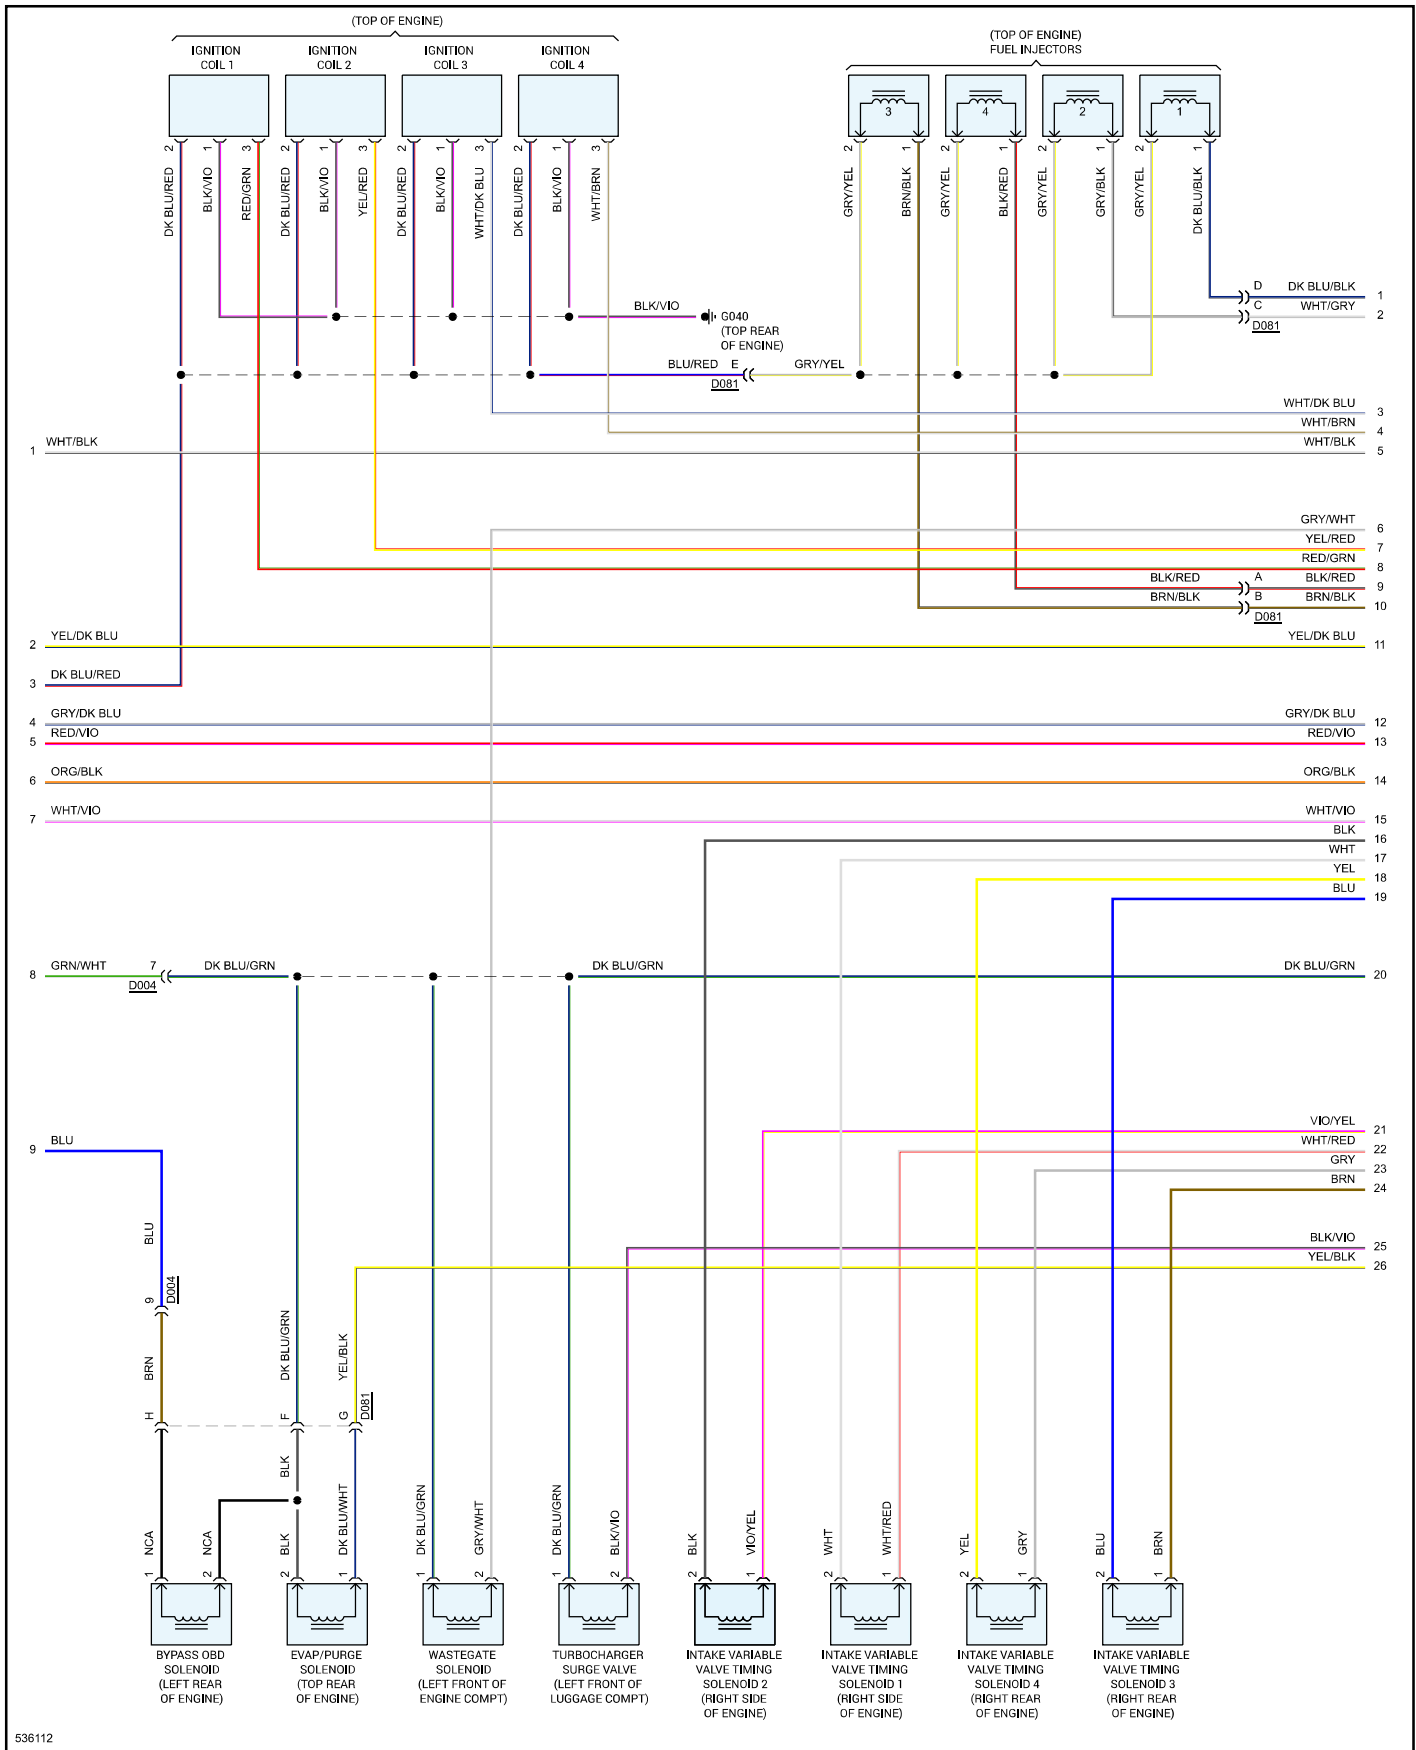

2017 Fiat 124 Spider L4-1.4L Turbo

Vehicle > Powertrain Management > Diagrams > Electrical - Interactive Color (Non OE)

Engine Controls - Page 1 of 5

2017 Fiat 124 Spider L4-1.4L Turbo

Vehicle > Powertrain Management > Diagrams > Electrical - Interactive Color (Non OE)

Engine Controls - Page 2 of 5

2017 Fiat 124 Spider L4-1.4L Turbo

Vehicle > Powertrain Management > Diagrams > Electrical - Interactive Color (Non OE)

Engine Controls - Page 3 of 5

2017 Fiat 124 Spider L4-1.4L Turbo

Vehicle > Powertrain Management > Diagrams > Electrical - Interactive Color (Non OE)

Engine Controls - Page 4 of 5

2017 Fiat 124 Spider L4-1.4L Turbo

Vehicle > Powertrain Management > Diagrams > Electrical - Interactive Color (Non OE)

Engine Controls - Page 5 of 5