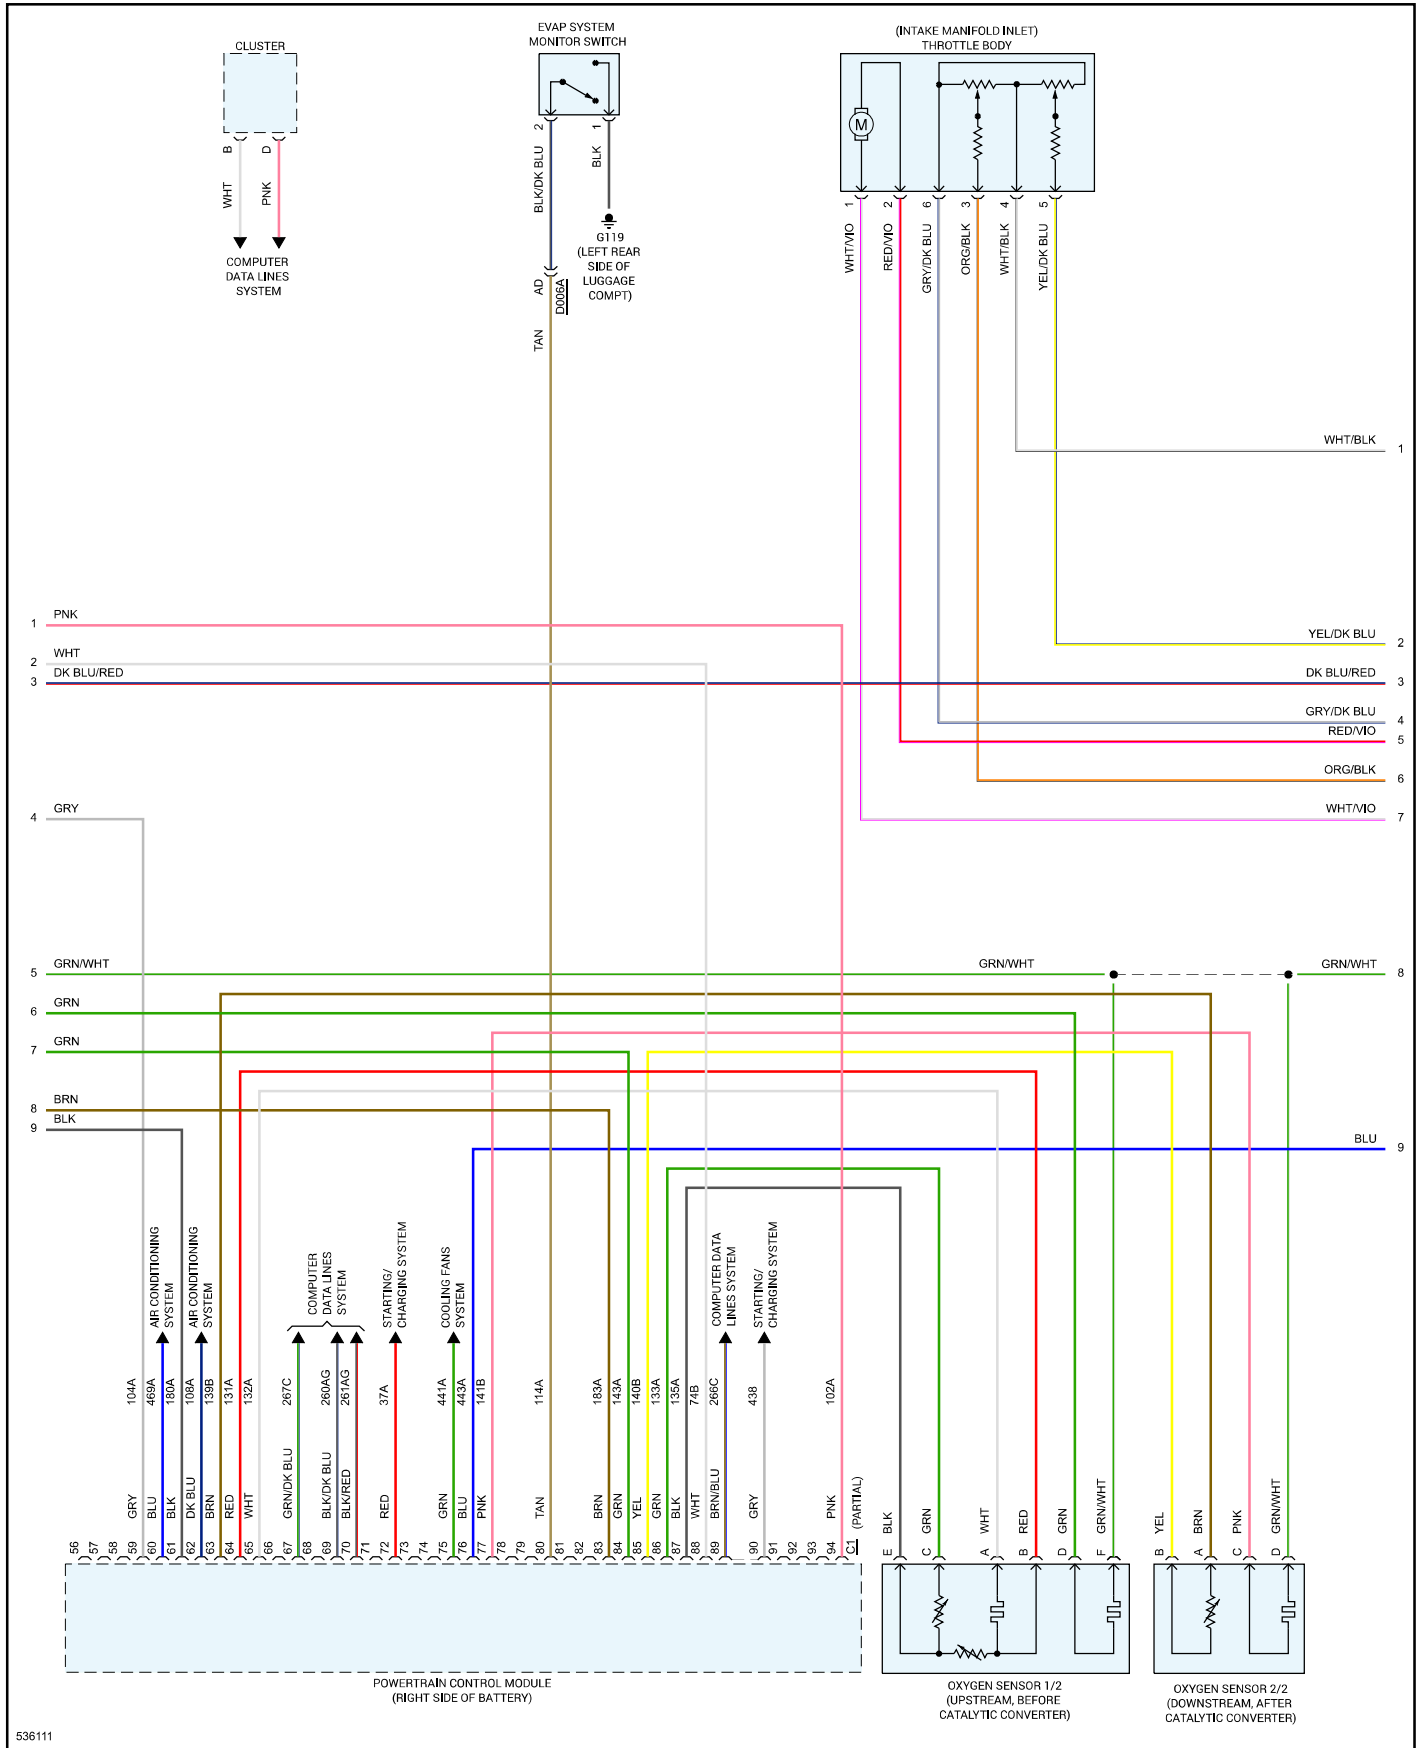

2017 Fiat 124 Spider L4-1.4L Turbo

Vehicle > Powertrain Management > Diagrams > Electrical - Interactive Color (Non OE)

Engine Controls - Page 1 of 5

2017 Fiat 124 Spider L4-1.4L Turbo

Vehicle > Powertrain Management > Diagrams > Electrical - Interactive Color (Non OE)

Engine Controls - Page 2 of 5

2017 Fiat 124 Spider L4-1.4L Turbo

Vehicle > Powertrain Management > Diagrams > Electrical - Interactive Color (Non OE)

Engine Controls - Page 3 of 5

2017 Fiat 124 Spider L4-1.4L Turbo

Vehicle > Powertrain Management > Diagrams > Electrical - Interactive Color (Non OE)

Engine Controls - Page 4 of 5

2017 Fiat 124 Spider L4-1.4L Turbo

Vehicle > Powertrain Management > Diagrams > Electrical - Interactive Color (Non OE)

Engine Controls - Page 5 of 5