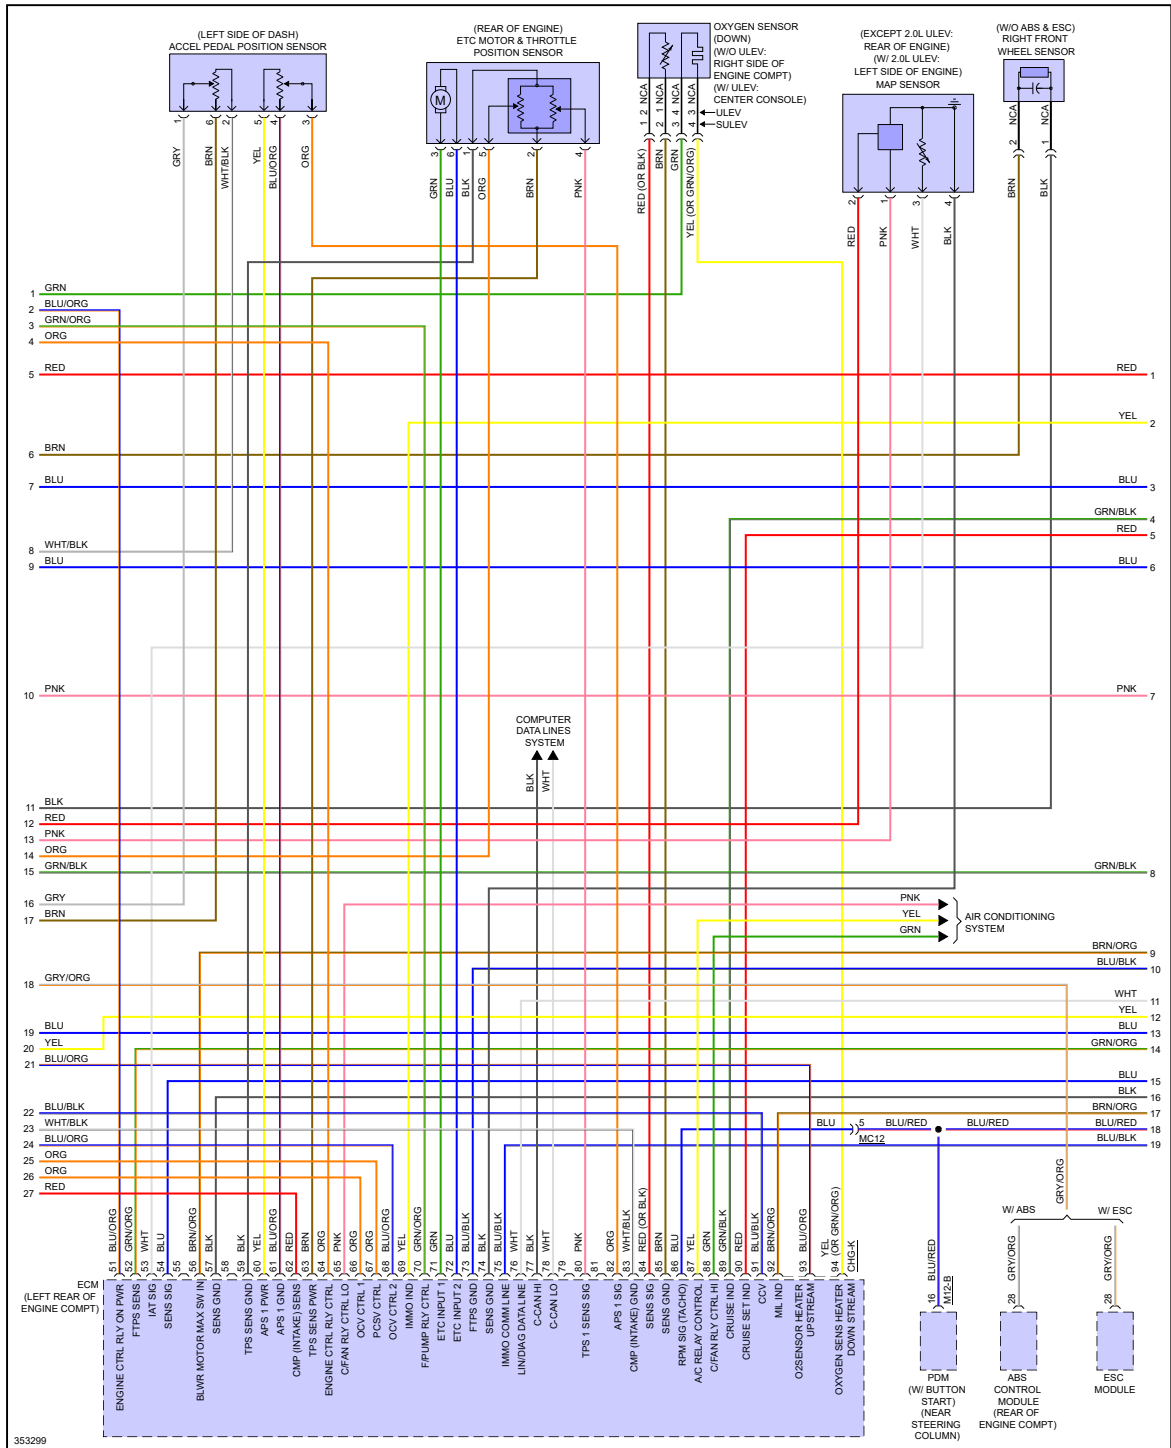

ENGINE PERFORMANCE > 2.0L

Fig 1: 2.0L, Engine Performance Circuit (1 of 6)

Fig 2: 2.0L, Engine Performance Circuit (2 of 6)

Fig 3: 2.0L, Engine Performance Circuit (3 of 6)

Fig 4: 2.0L, Engine Performance Circuit (4 of 6)

Fig 5: 2.0L, Engine Performance Circuit (5 of 6)

Fig 6: 2.0L, Engine Performance Circuit (6 of 6)

353302