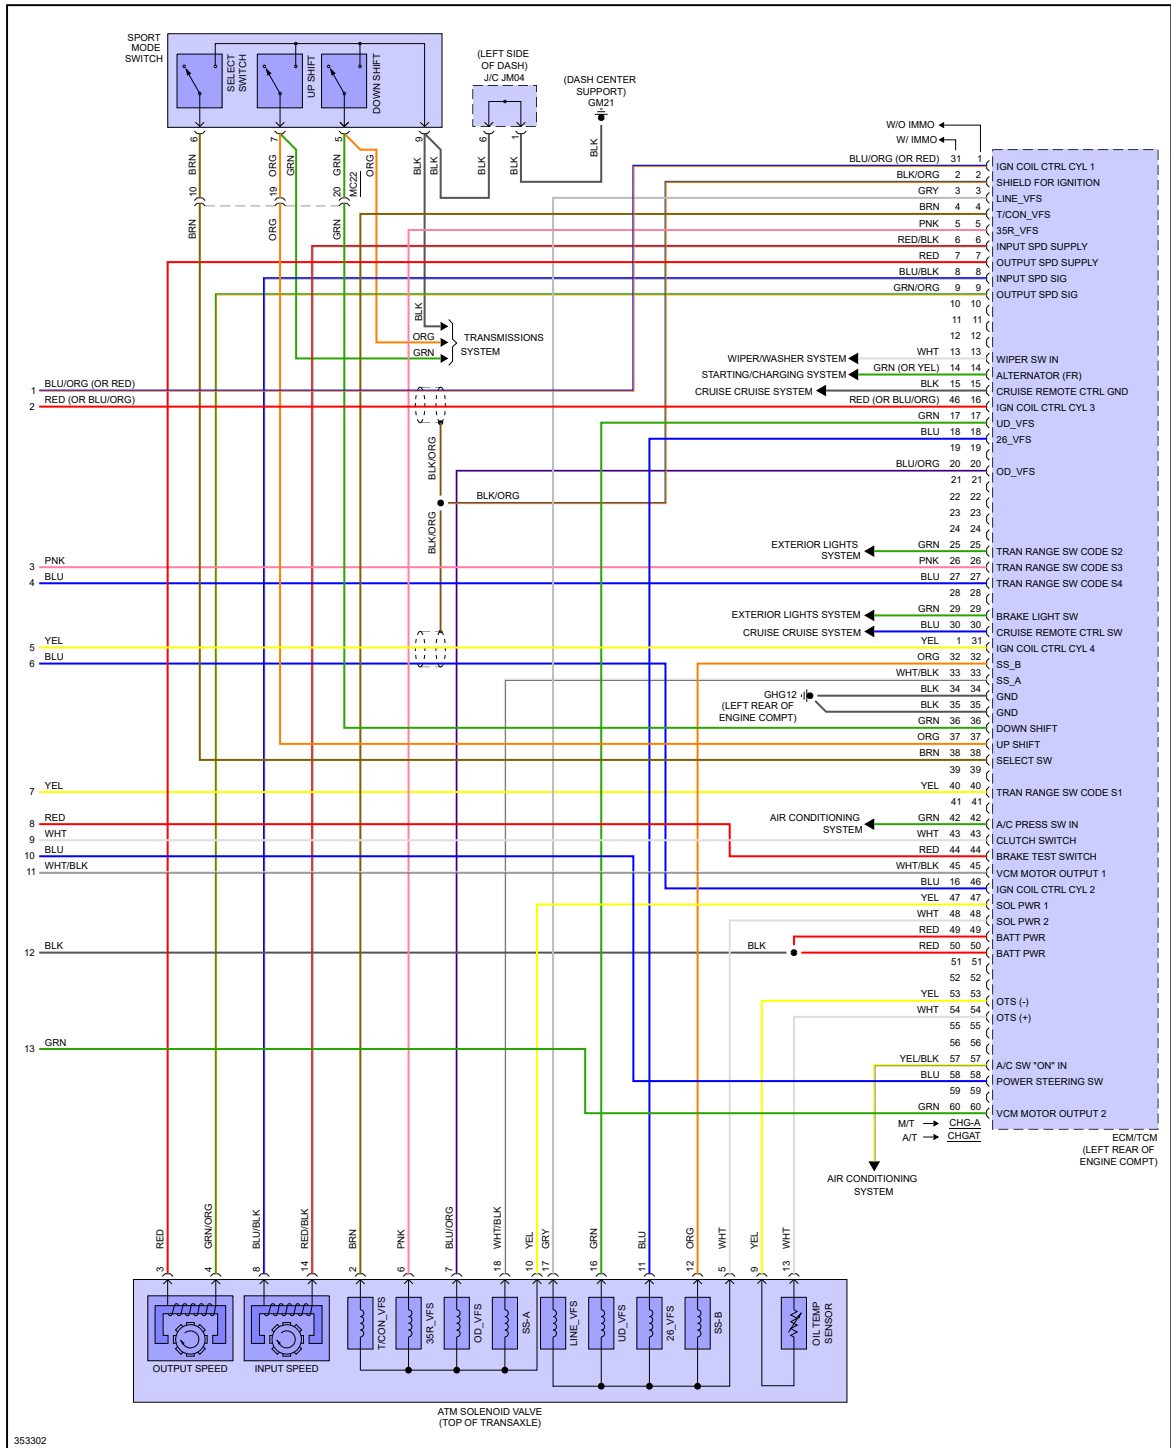

ENGINE PERFORMANCE > 2.0L

Fig 1: 2.0L, Engine Performance Circuit (1 of 6)

Fig 2: 2.0L, Engine Performance Circuit (2 of 6)

Fig 3: 2.0L, Engine Performance Circuit (3 of 6)

Fig 4: 2.0L, Engine Performance Circuit (4 of 6)

Fig 5: 2.0L, Engine Performance Circuit (5 of 6)

Fig 6: 2.0L, Engine Performance Circuit (6 of 6)

353302