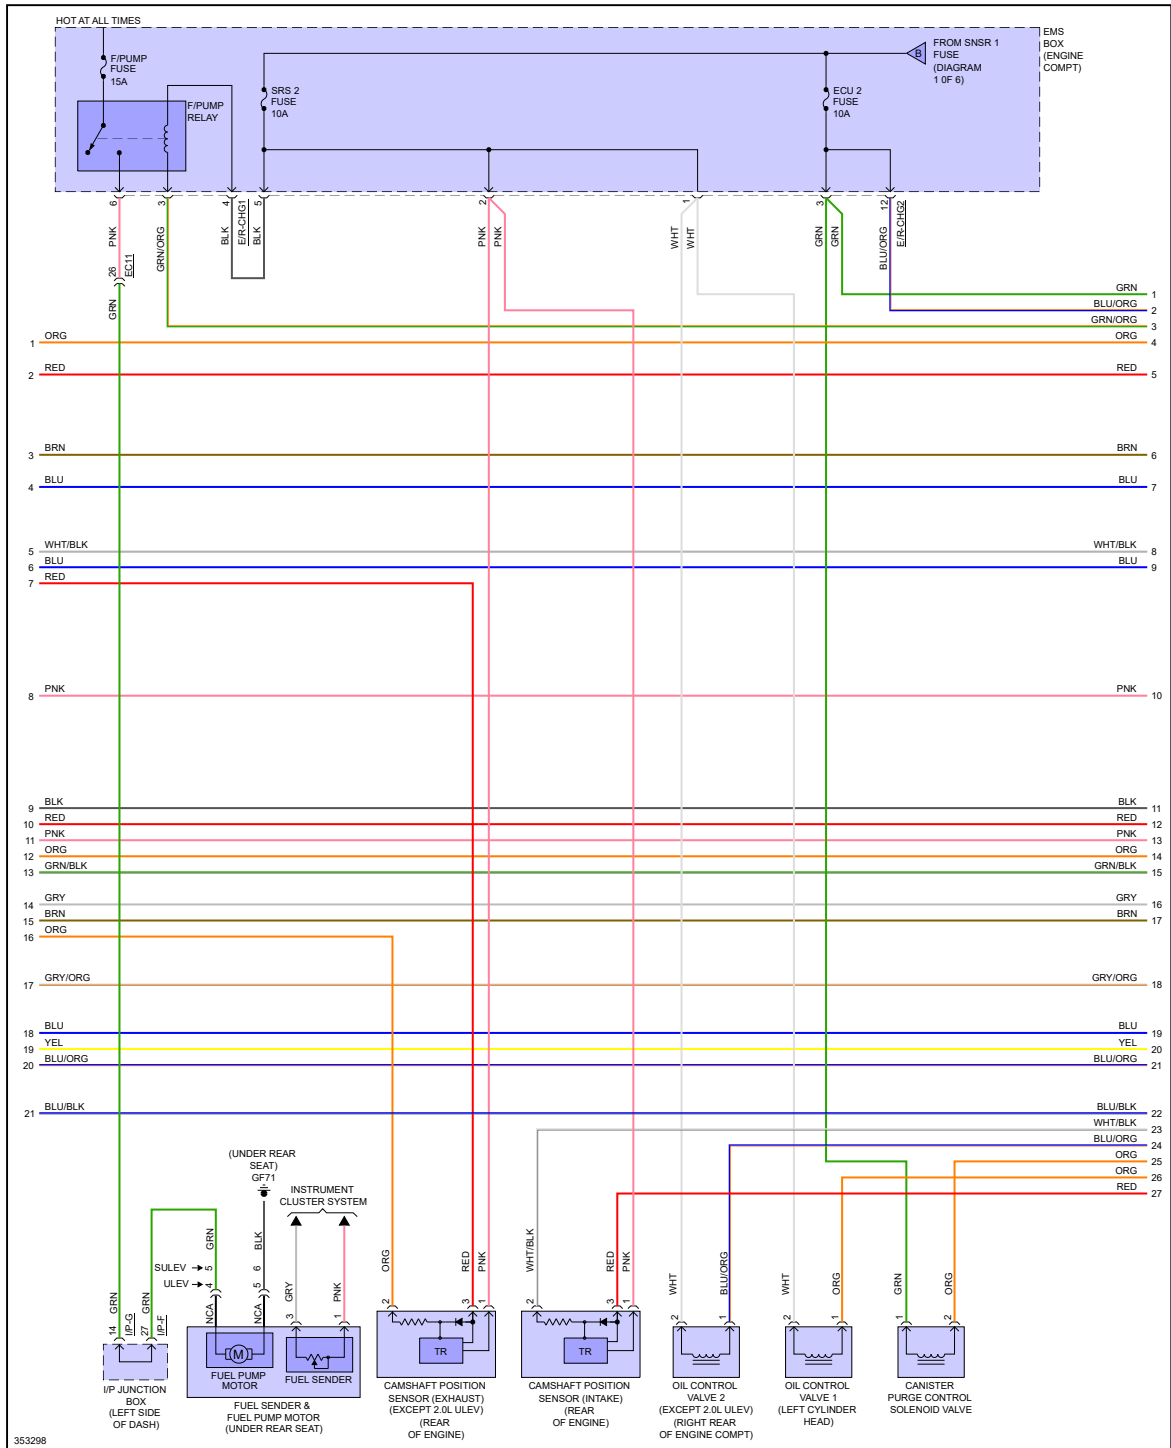

ENGINE PERFORMANCE > 2.0L

Fig 1: 2.0L, Engine Performance Circuit (1 of 6)

Fig 2: 2.0L, Engine Performance Circuit (2 of 6)

Fig 3: 2.0L, Engine Performance Circuit (3 of 6)

Fig 4: 2.0L, Engine Performance Circuit (4 of 6)

Fig 5: 2.0L, Engine Performance Circuit (5 of 6)

Fig 6: 2.0L, Engine Performance Circuit (6 of 6)

353302