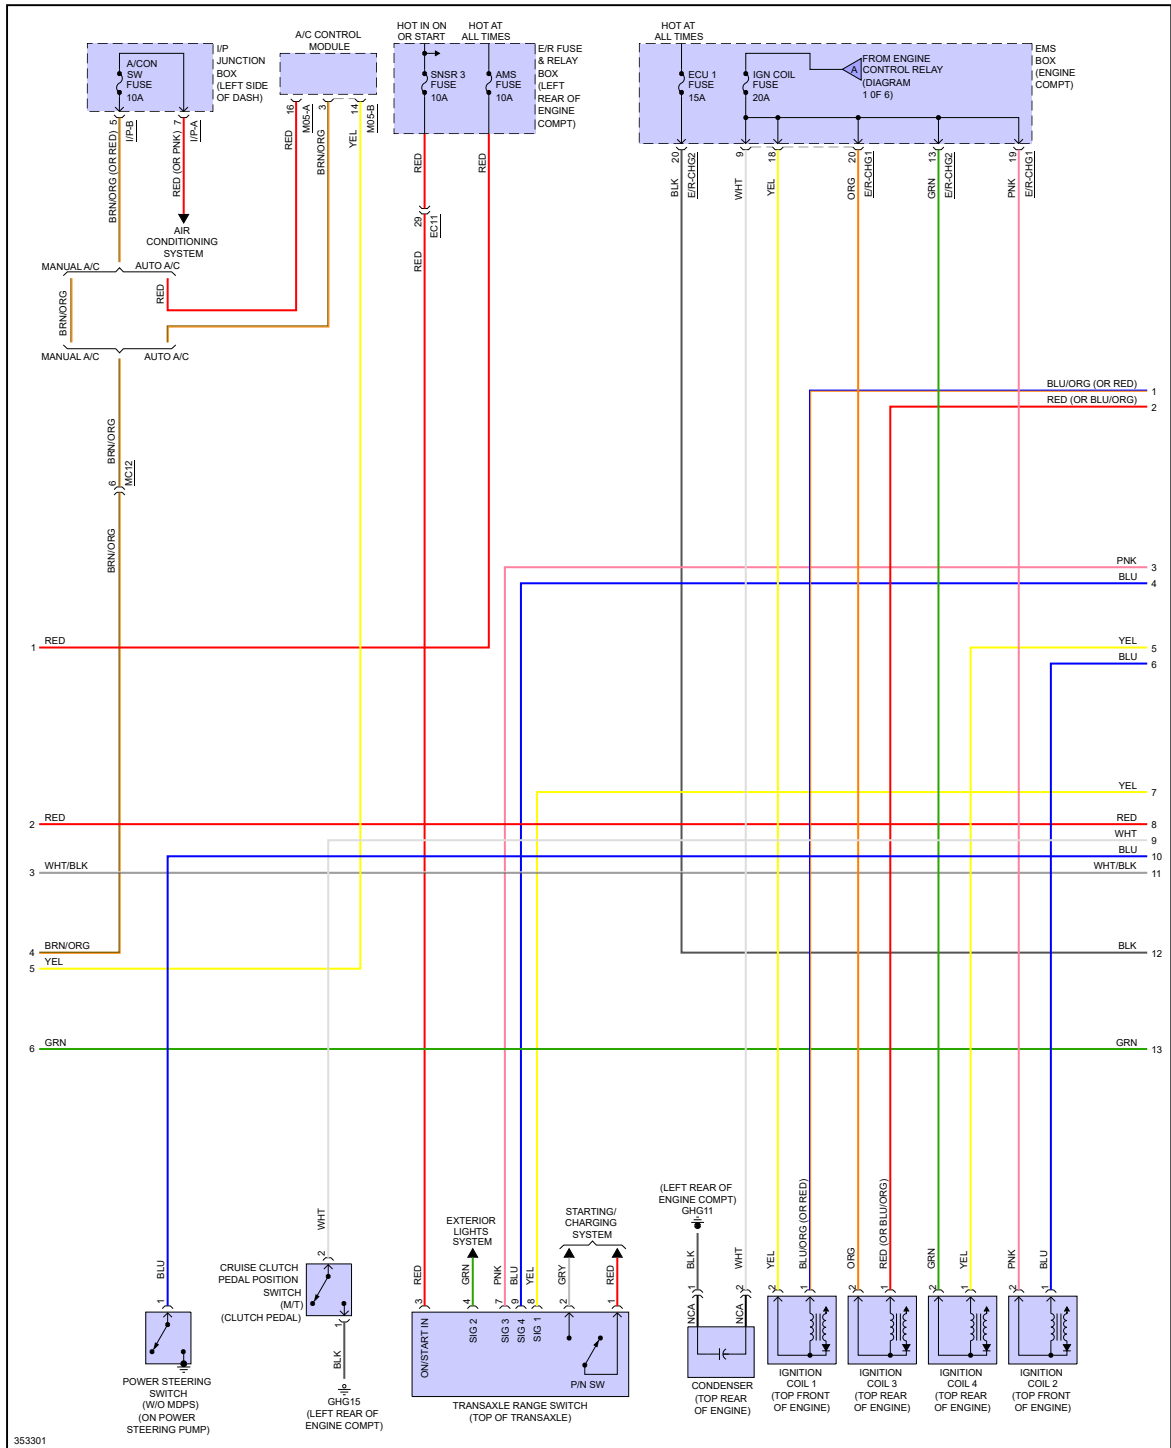

ENGINE PERFORMANCE > 2.0L

Fig 1: 2.0L, Engine Performance Circuit (1 of 6)

Fig 2: 2.0L, Engine Performance Circuit (2 of 6)

Fig 3: 2.0L, Engine Performance Circuit (3 of 6)

Fig 4: 2.0L, Engine Performance Circuit (4 of 6)

Fig 5: 2.0L, Engine Performance Circuit (5 of 6)

Fig 6: 2.0L, Engine Performance Circuit (6 of 6)

353302