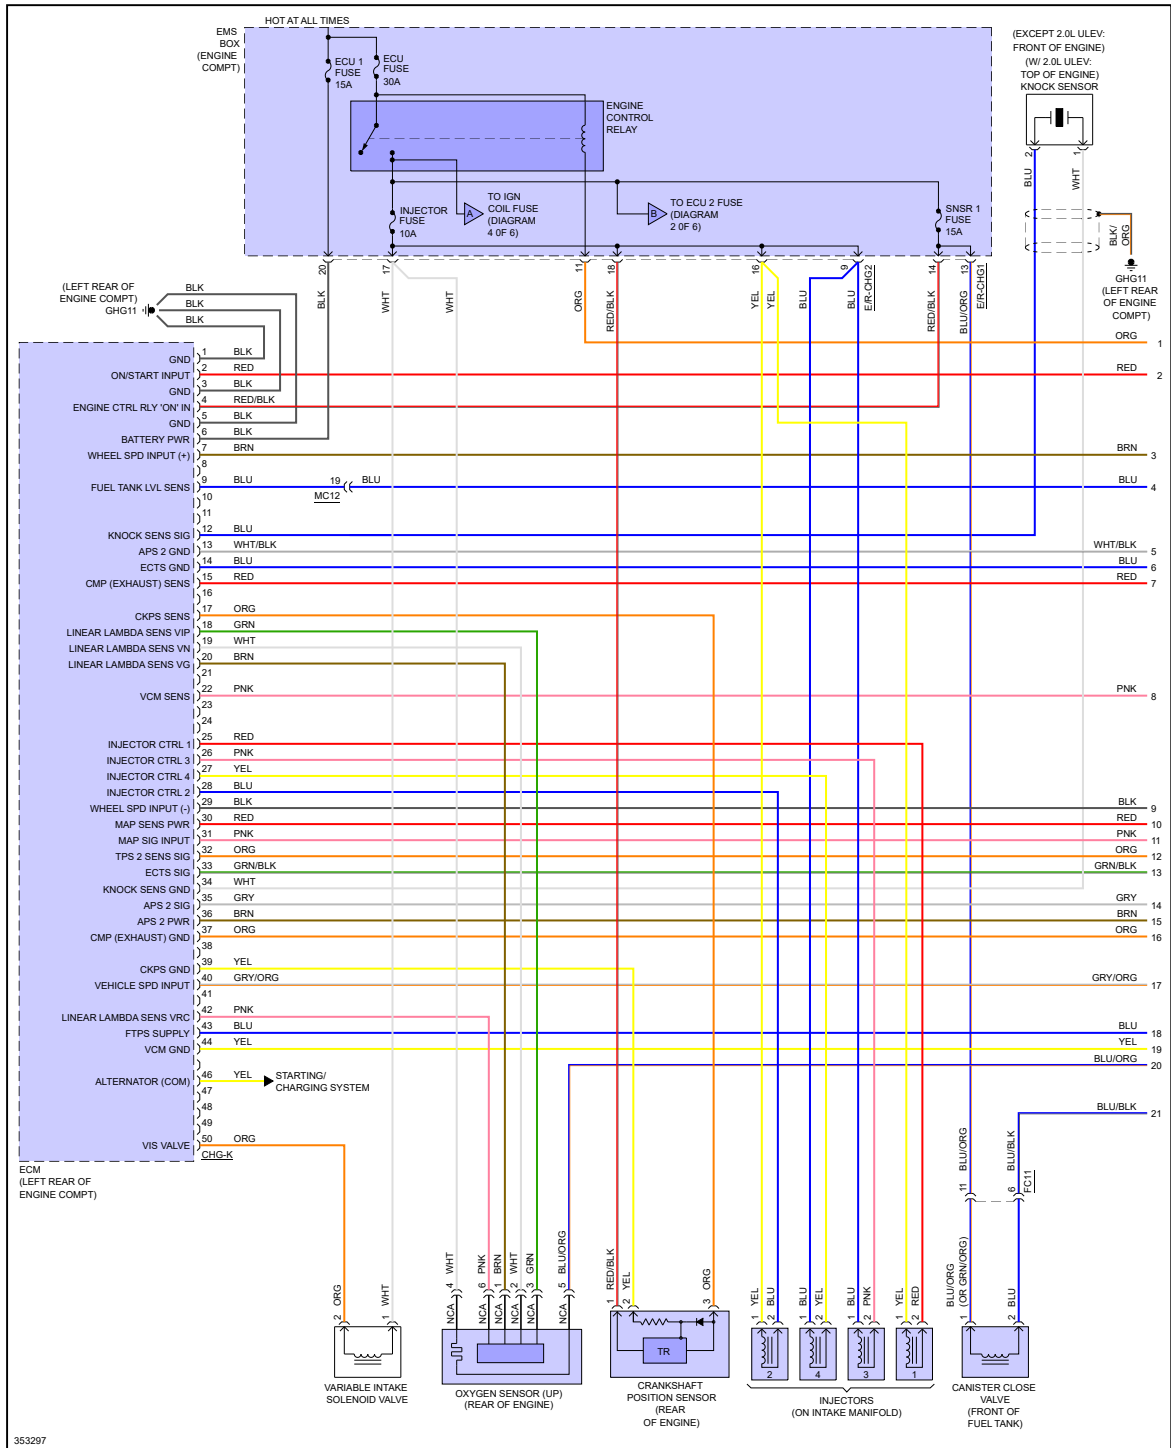

ENGINE PERFORMANCE > 2.0L

Fig 1: 2.0L, Engine Performance Circuit (1 of 6)

Fig 2: 2.0L, Engine Performance Circuit (2 of 6)

Fig 3: 2.0L, Engine Performance Circuit (3 of 6)

Fig 4: 2.0L, Engine Performance Circuit (4 of 6)

Fig 5: 2.0L, Engine Performance Circuit (5 of 6)

Fig 6: 2.0L, Engine Performance Circuit (6 of 6)

353302