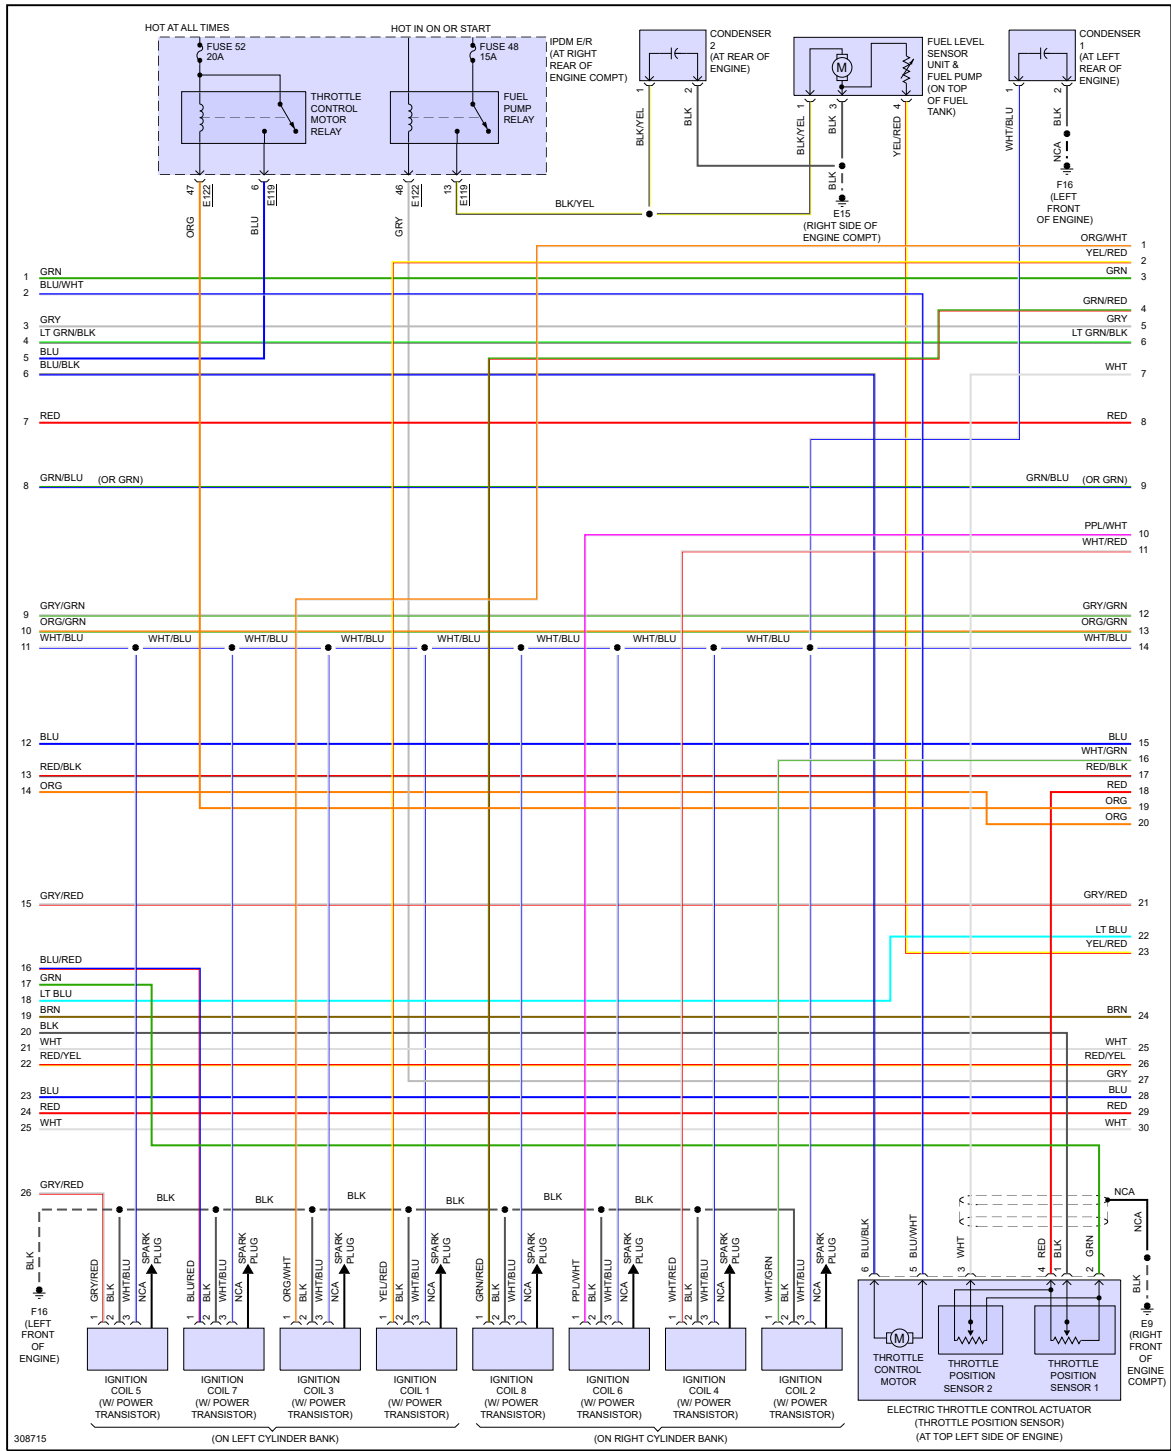

P-Town Auto & Offroad, LLC

688 Harshaw Ave.
Patagonia, AZ 85624
(520) 394-0181 T

YMMS: 2010 Nissan Armada SE

Engine: 5.6L Eng

VIN:

Jul 14, 2024

License:

Odometer:

ENGINE PERFORMANCE > 5.6L

Fig 1: 5.6L, Engine Performance Circuit (1 of 4)

Fig 2: 5.6L, Engine Performance Circuit (2 of 4)

Fig 3: 5.6L, Engine Performance Circuit (3 of 4)

Fig 4: 5.6L, Engine Performance Circuit (4 of 4)