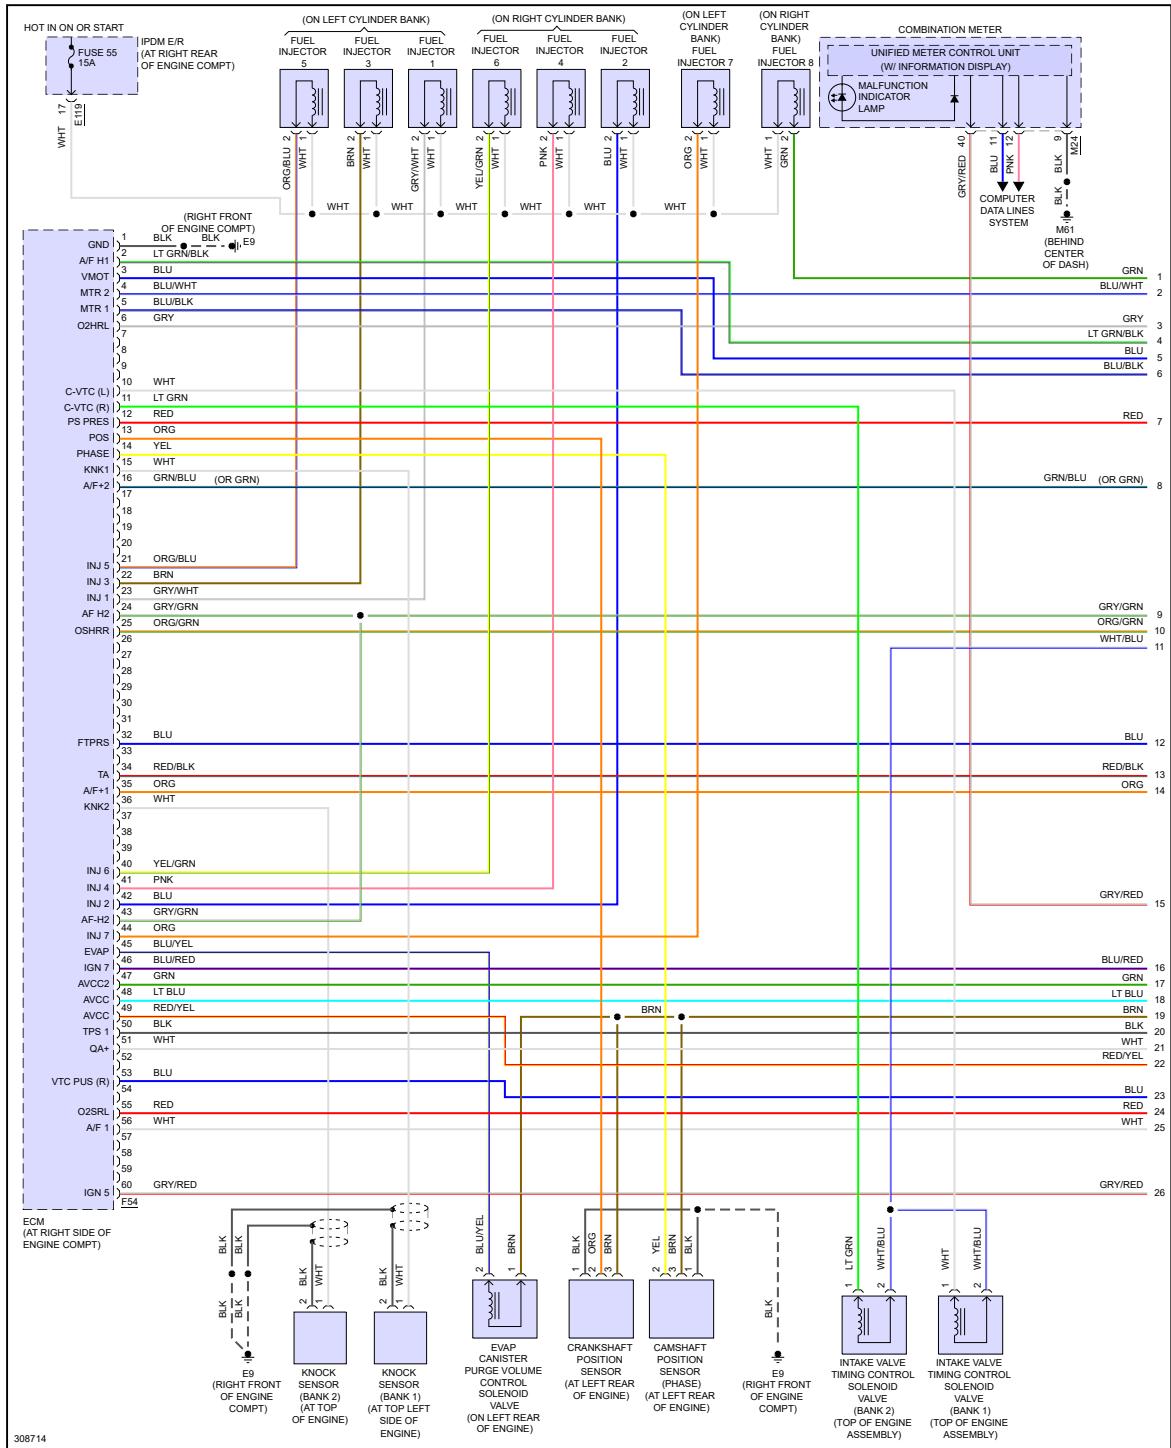

P-Town Auto & Offroad, LLC

688 Harshaw Ave.
Patagonia, AZ 85624
(520) 394-0181 T

YMMS: 2010 Nissan Armada SE

Engine: 5.6L Eng

VIN:

Jul 14, 2024

License:

Odometer:

ENGINE PERFORMANCE > 5.6L

Fig 1: 5.6L, Engine Performance Circuit (1 of 4)

Fig 2: 5.6L, Engine Performance Circuit (2 of 4)

Fig 3: 5.6L, Engine Performance Circuit (3 of 4)

Fig 4: 5.6L, Engine Performance Circuit (4 of 4)

"If your car is beat down, bring it to P-Town!"