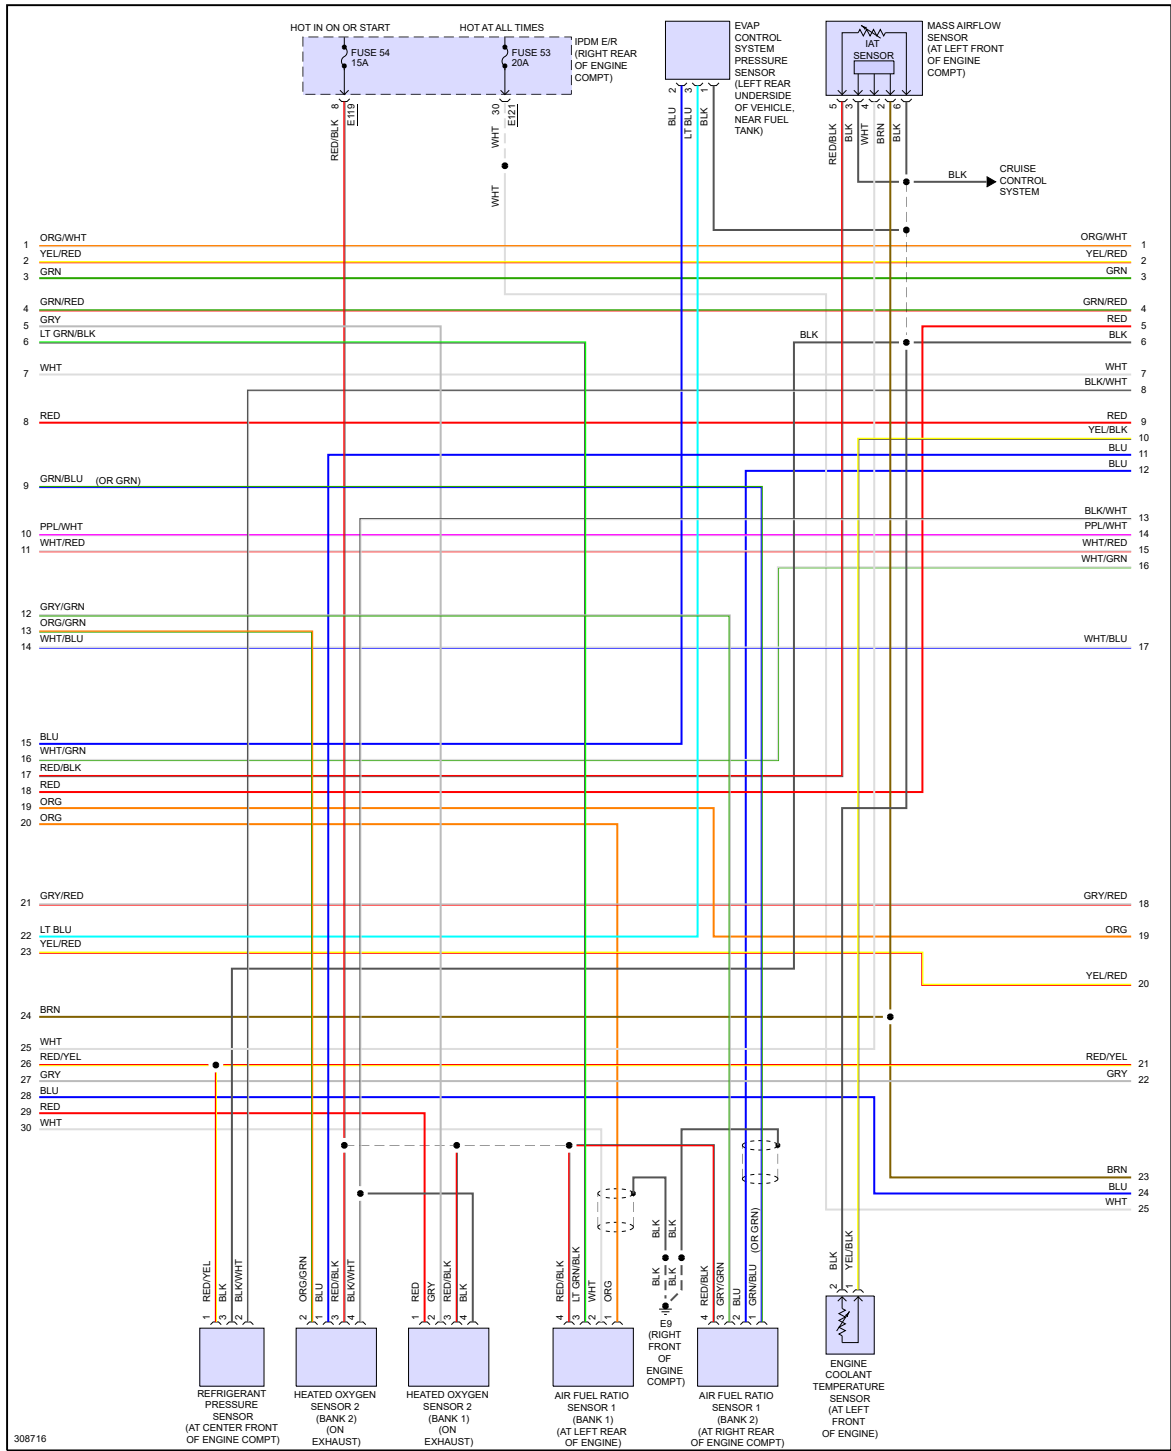

P-Town Auto & Offroad, LLC

688 Harshaw Ave.
Patagonia, AZ 85624
(520) 394-0181 T

YMMS: 2010 Nissan Armada SE

Engine: 5.6L Eng

VIN:

Jul 14, 2024

License:

Odometer:

ENGINE PERFORMANCE > 5.6L

Fig 1: 5.6L, Engine Performance Circuit (1 of 4)

Fig 2: 5.6L, Engine Performance Circuit (2 of 4)

Fig 3: 5.6L, Engine Performance Circuit (3 of 4)

Fig 4: 5.6L, Engine Performance Circuit (4 of 4)

"If your car is beat down, bring it to P-Town!"