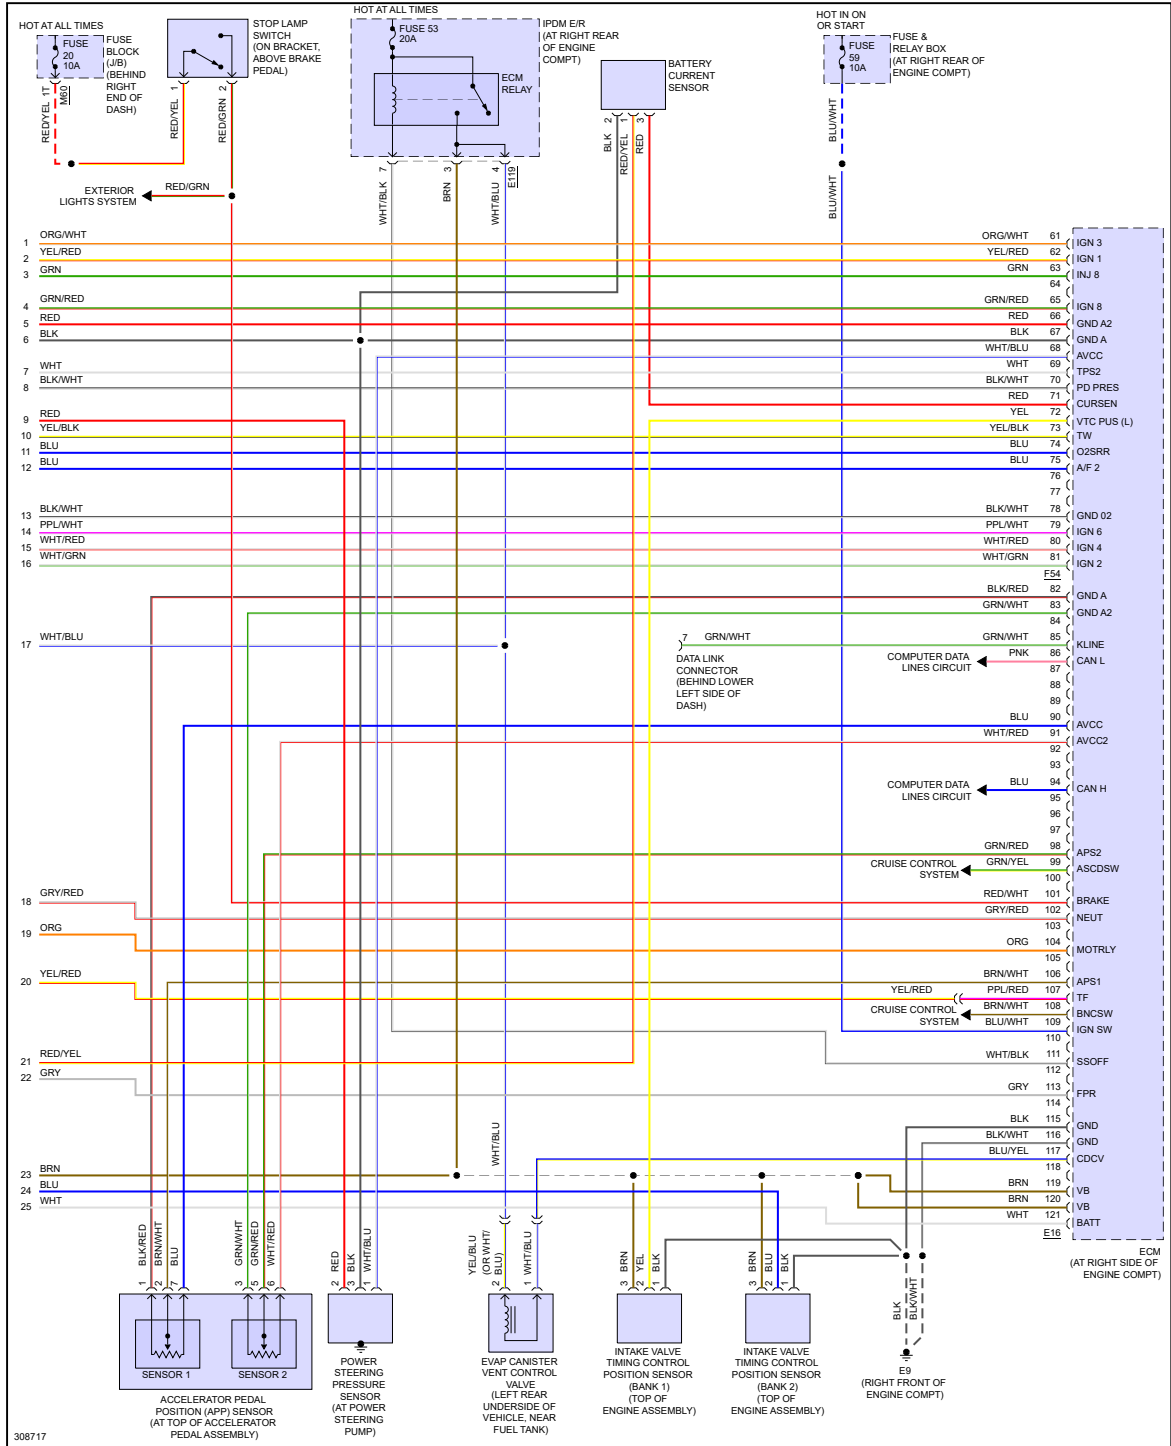

P-Town Auto & Offroad, LLC

688 Harshaw Ave.
Patagonia, AZ 85624
(520) 394-0181 T

YMMS: 2010 Nissan Armada SE

Engine: 5.6L Eng

VIN:

Jul 14, 2024

License:

Odometer:

ENGINE PERFORMANCE > 5.6L

Fig 1: 5.6L, Engine Performance Circuit (1 of 4)

Fig 2: 5.6L, Engine Performance Circuit (2 of 4)

Fig 3: 5.6L, Engine Performance Circuit (3 of 4)

Fig 4: 5.6L, Engine Performance Circuit (4 of 4)

"If your car is beat down, bring it to P-Town!"