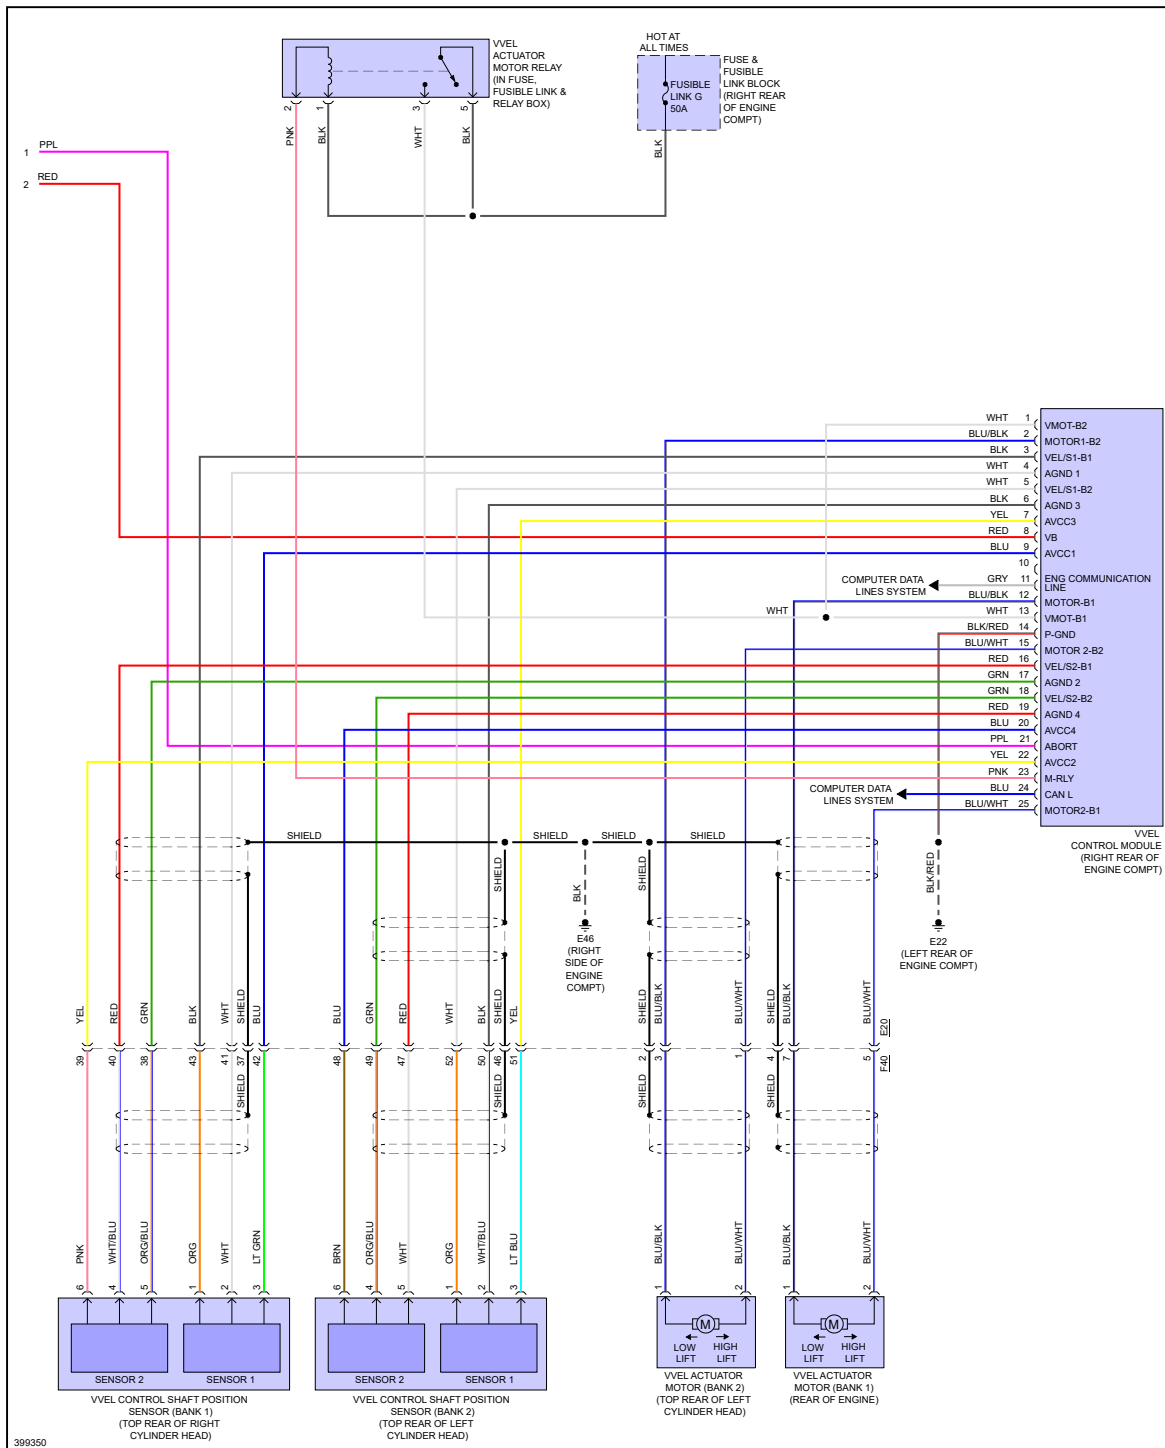

ENGINE PERFORMANCE > 3.7L

Fig 2: 3.7L, Engine Performance Circuit (2 of 6)

Fig 3: 3.7L, Engine Performance Circuit (3 of 6)

Fig 4: 3.7L, Engine Performance Circuit (4 of 6)

Fig 5: 3.7L, Engine Performance Circuit (5 of 6)

Fig 6: 3.7L, Engine Performance Circuit (6 of 6)

"If your car is beat down, bring it to P-Town!"