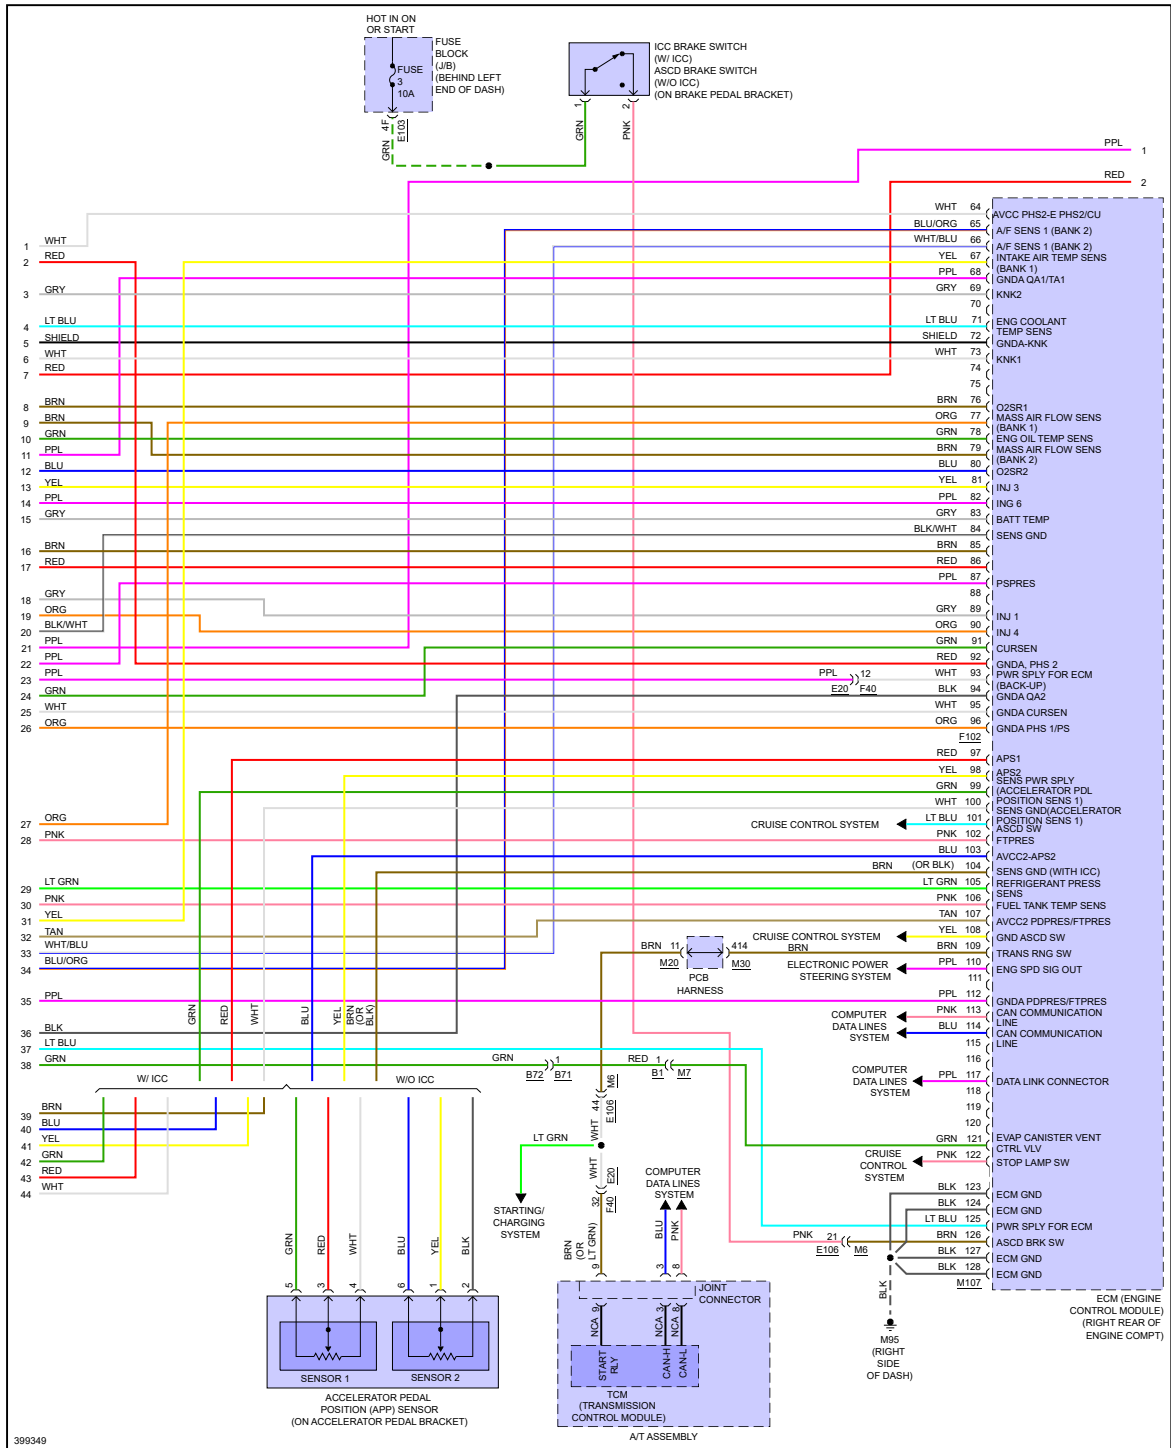

ENGINE PERFORMANCE > 3.7L

Fig 2: 3.7L, Engine Performance Circuit (2 of 6)

Fig 3: 3.7L, Engine Performance Circuit (3 of 6)

Fig 4: 3.7L, Engine Performance Circuit (4 of 6)

Fig 5: 3.7L, Engine Performance Circuit (5 of 6)

Fig 6: 3.7L, Engine Performance Circuit (6 of 6)

"If your car is beat down, bring it to P-Town!"