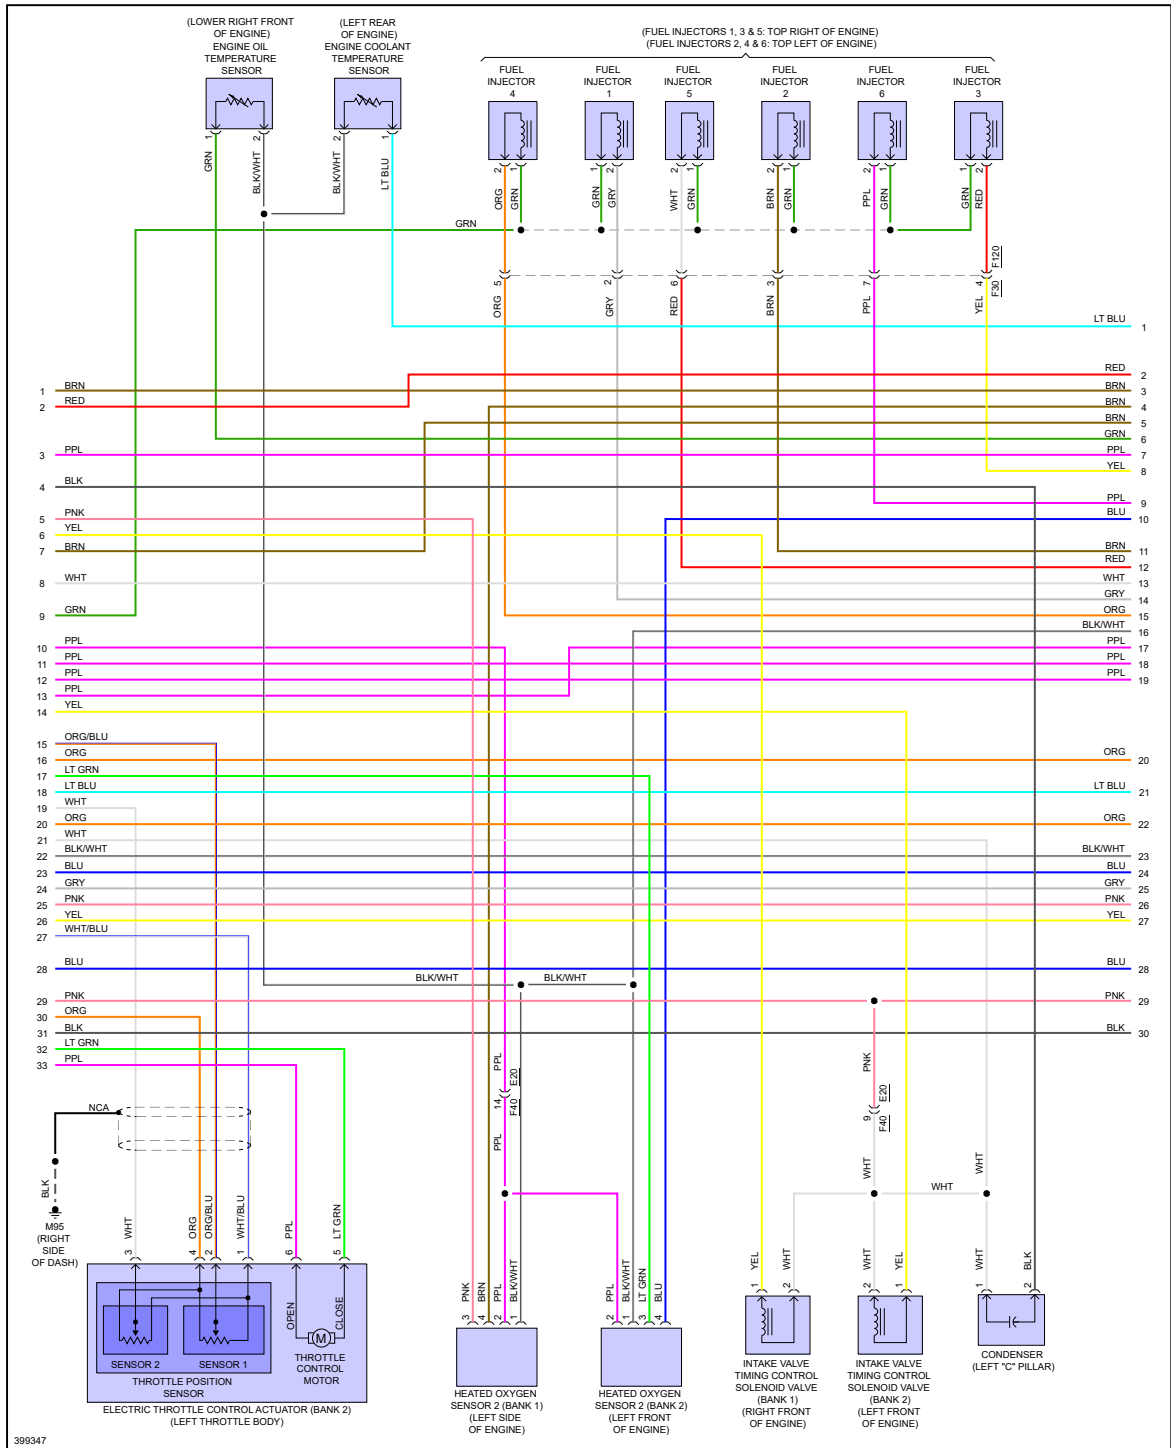

ENGINE PERFORMANCE > 3.7L

Fig 2: 3.7L, Engine Performance Circuit (2 of 6)

Fig 3: 3.7L, Engine Performance Circuit (3 of 6)

Fig 4: 3.7L, Engine Performance Circuit (4 of 6)

Fig 5: 3.7L, Engine Performance Circuit (5 of 6)

Fig 6: 3.7L, Engine Performance Circuit (6 of 6)

"If your car is beat down, bring it to P-Town!"