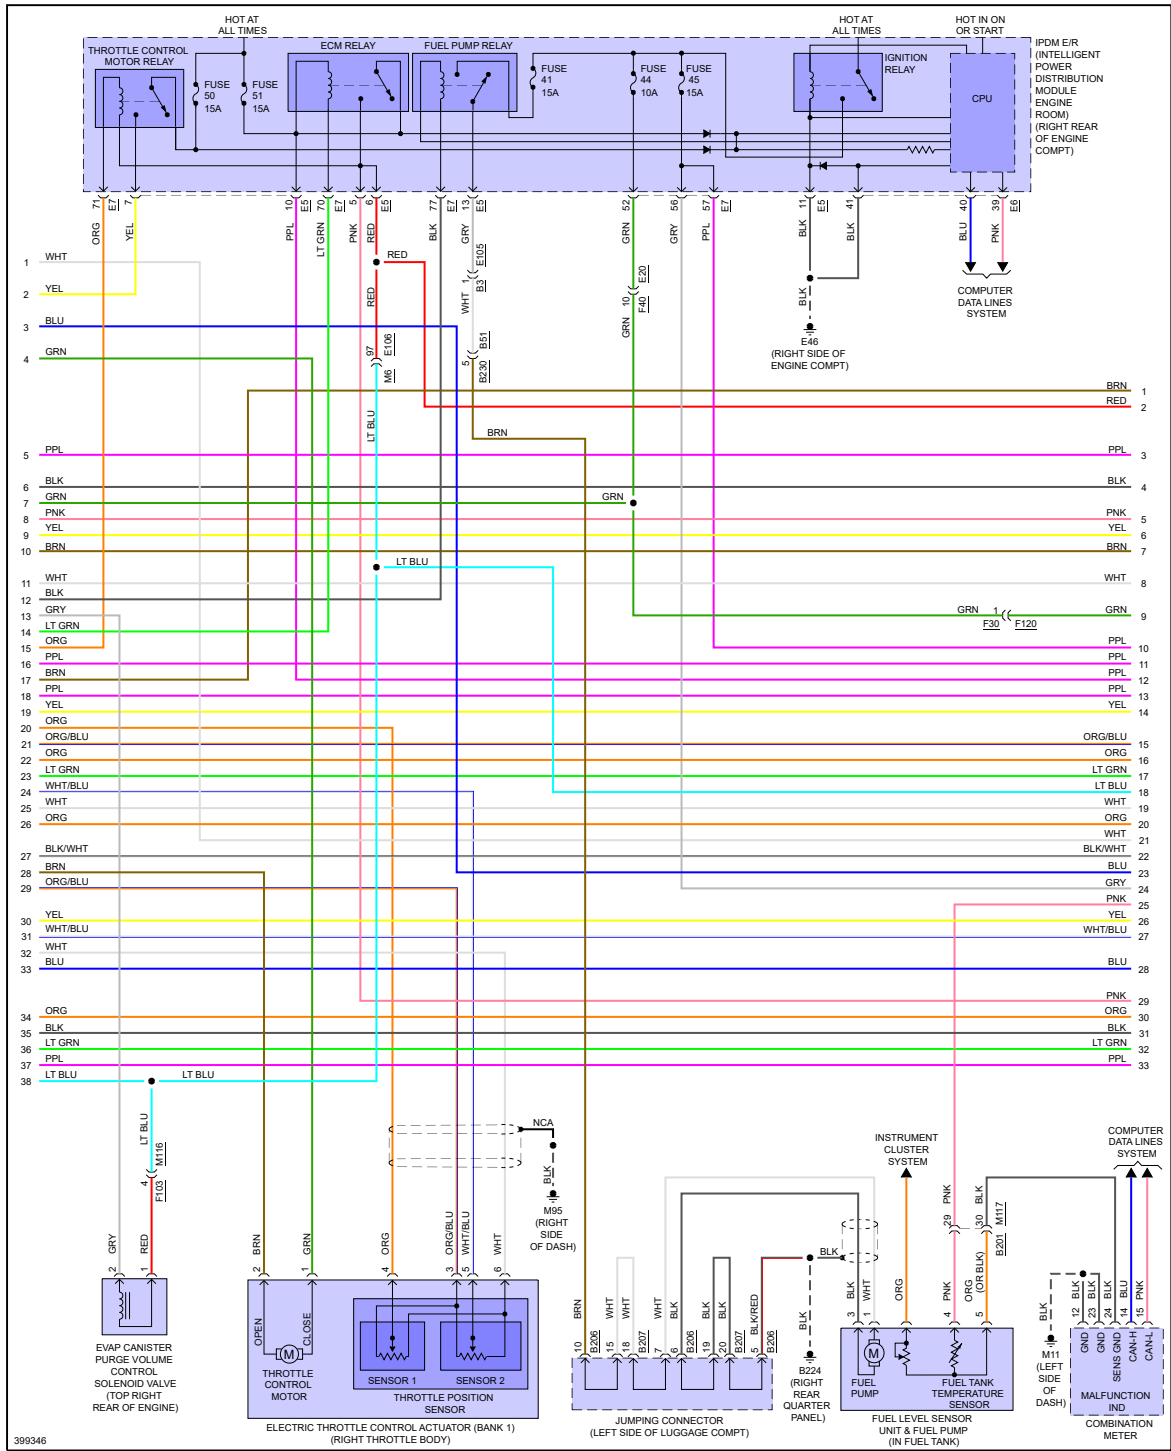

ENGINE PERFORMANCE > 3.7L

Fig 2: 3.7L, Engine Performance Circuit (2 of 6)

Fig 3: 3.7L, Engine Performance Circuit (3 of 6)

Fig 4: 3.7L, Engine Performance Circuit (4 of 6)

Fig 5: 3.7L, Engine Performance Circuit (5 of 6)

Fig 6: 3.7L, Engine Performance Circuit (6 of 6)

"If your car is beat down, bring it to P-Town!"