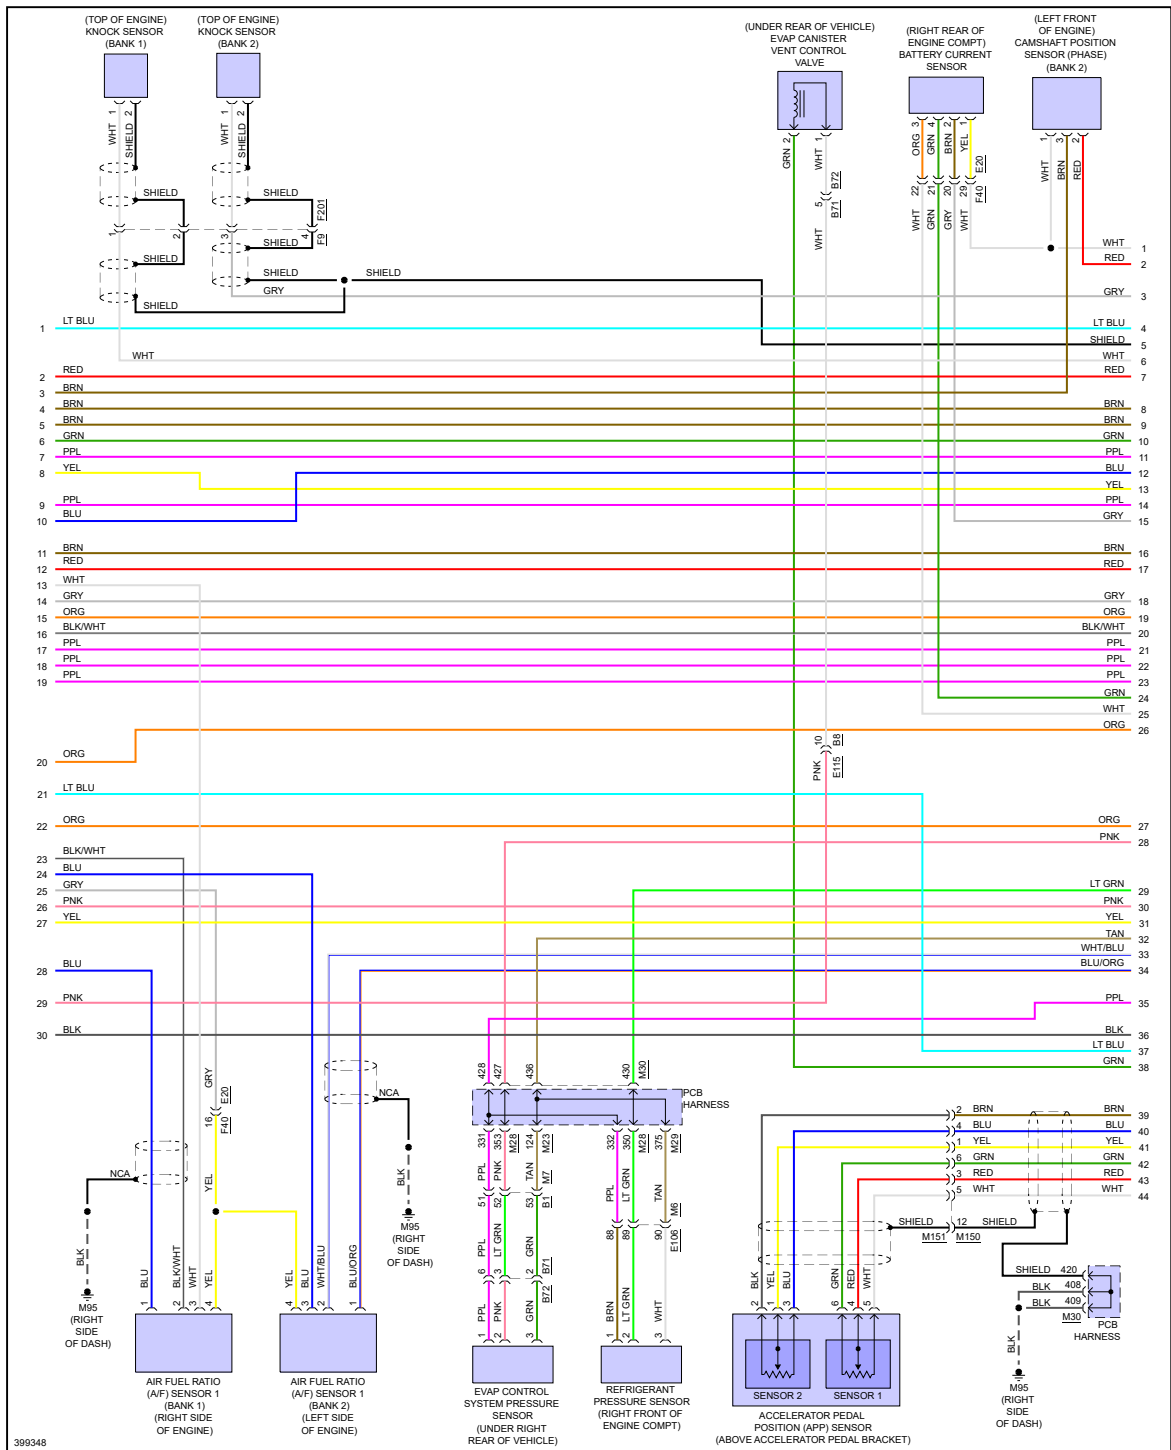

ENGINE PERFORMANCE > 3.7L

Fig 2: 3.7L, Engine Performance Circuit (2 of 6)

Fig 3: 3.7L, Engine Performance Circuit (3 of 6)

Fig 4: 3.7L, Engine Performance Circuit (4 of 6)

Fig 5: 3.7L, Engine Performance Circuit (5 of 6)

Fig 6: 3.7L, Engine Performance Circuit (6 of 6)

"If your car is beat down, bring it to P-Town!"